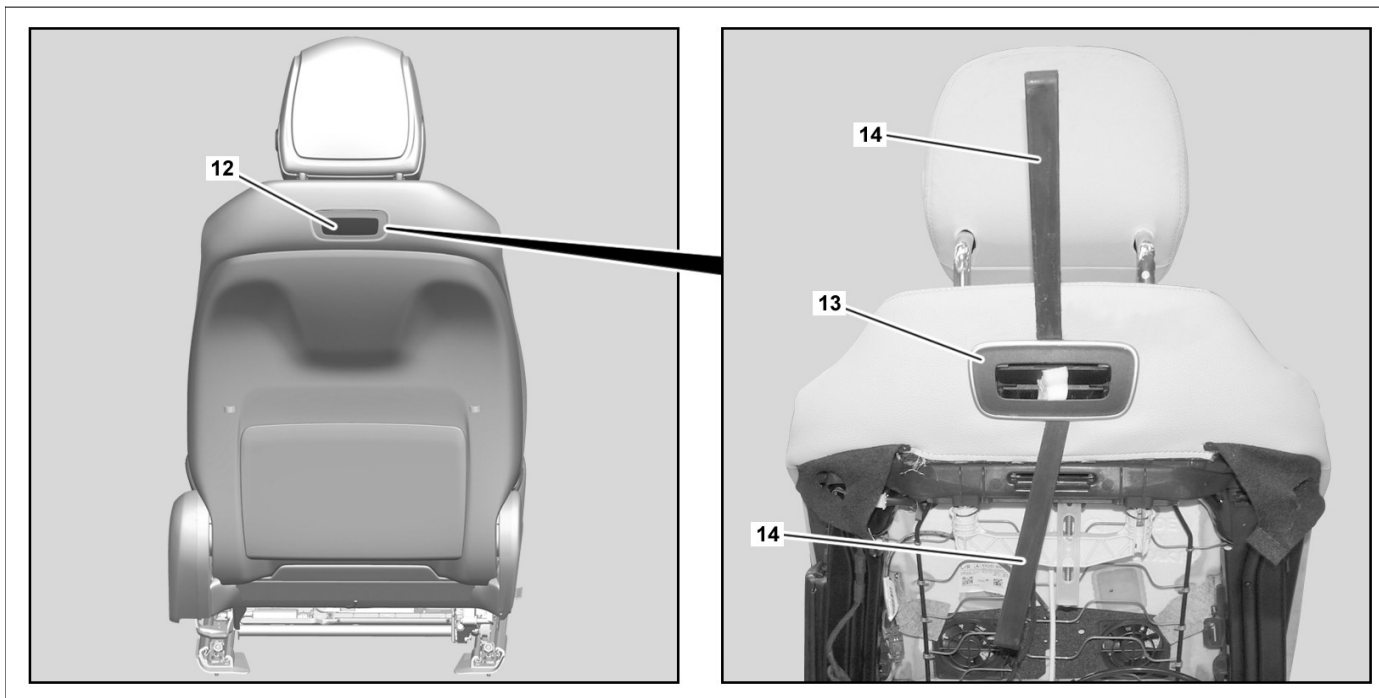

Model 205.0/1/2, 213, 253
except code 555 (AMG-Performance Seat)
Model 293

P91.10-4055-09

Shown on model 213 with code 866 (Preinstallation for Rear Seat Entertainment system)

12 Flap
13 Cover

14 Long wedge