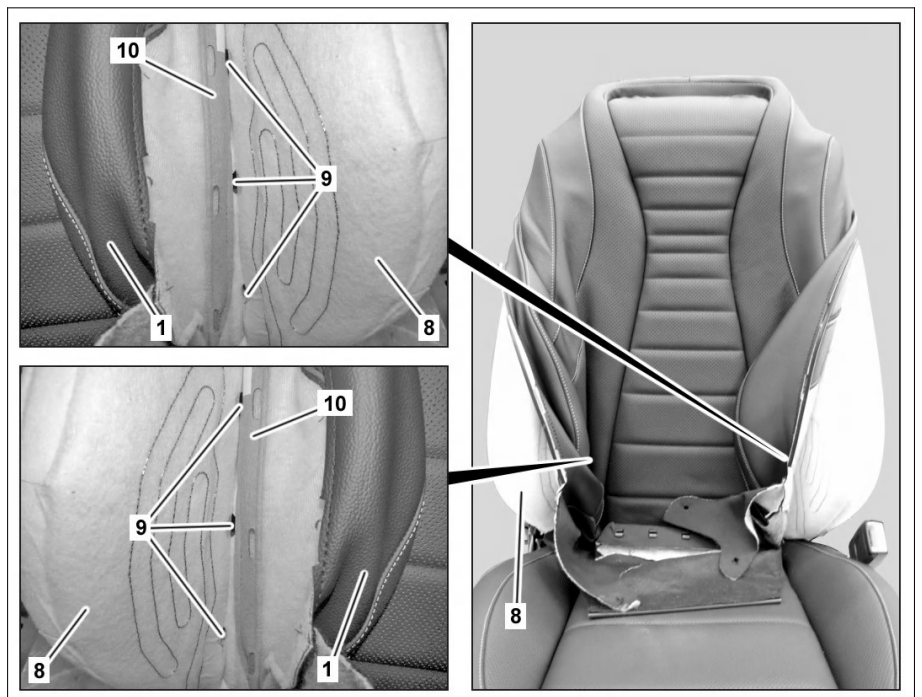

P91.18-2374-09

Shown on model 213 except code 432 (Left and right dynamic multicontour seat)

1 Cover

4 Tab

6 Terminal strip

Shown on model 213 with code 432 (Left and right dynamic multicontour seat) and with code 401 (Seat climate control for driver and front passenger)

- 15 Electrical connector
- 16 Electrical connector
- 17 Pneumatic line

P91.10-4082-11

Shown on model 213

- 1 Cover
- 8 Backrest padding
- 9 Catch hook
- 10 Staple wire

P91.18-2375-06

	Remove		
1	Remove seat backrest trim.		AR91.10-P-1912LW
2	Remove head restraint guides.		AR91.16-P-0050LW
3	Unlock flap (12) with a magnet, open and fix it in such a way that it remains open.	Model 205.0/1/2, 213, 253 with code 866 (Pre-installation for Rear Seat Entertainment System) except code 555 (AMG-Performance Seat) Model 293 with code 866 (Pre-installation for Rear Seat Entertainment System)	
4	Position long wedges (14) as shown, release the latch at right and left by applying a suitable screwdriver to the opening and remove the cover (13).	Model 205.0/1/2, 213, 253 with code 866 (Pre-installation for Rear Seat Entertainment System) except code 555 (AMG-Performance Seat) Model 293 with code 866 (Pre-installation for Rear Seat Entertainment System) ⚠ Position long wedges (14) carefully. Otherwise, the cover (1) may be damaged.	*115589035900
5	Unhook terminal strips (3).	☑ Long wedge ☑ Extraction hook	*140589023300