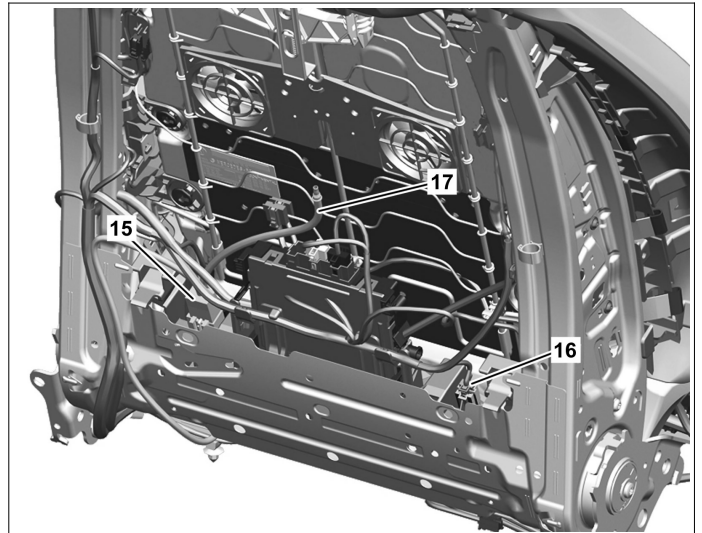

P91.18-2374-09

Shown on model 213 except code 432 (Left and right dynamic multicontour seat)

1 Cover

4 Tab

6 Terminal strip

Shown on model 213 with code 432 (Left and right dynamic multicontour seat) and with code 401 (Seat climate control for driver and front passenger)

- 15 Electrical connector
- 16 Electrical connector
- 17 Pneumatic line

P91.10-4082-11

Shown on model 213

- 1 Cover
- 8 Backrest padding
- 9 Catch hook
- 10 Staple wire

P91.18-2375-06

	Remove		
1	Remove seat backrest trim.		AR91.10-P-1912LW
2	Remove head restraint guides.		AR91.16-P-0050LW
3	Unlock flap (12) with a magnet, open and fix it in such a way that it remains open.	Model 205.0/1/2, 213, 253 with code 866 (Pre-installation for Rear Seat Entertainment System) except code 555 (AMG-Performance Seat) Model 293 with code 866 (Pre-installation for Rear Seat Entertainment System)	
4	Position long wedges (14) as shown, release the latch at right and left by applying a suitable screwdriver to the opening and remove the cover (13).	Model 205.0/1/2, 213, 253 with code 866 (Pre-installation for Rear Seat Entertainment System) except code 555 (AMG-Performance Seat) Model 293 with code 866 (Pre-installation for Rear Seat Entertainment System) ⚠ Position long wedges (14) carefully. Otherwise, the cover (1) may be damaged.	*115589035900
5	Unhook terminal strips (3).	☑ Long wedge ☑ Extraction hook	*140589023300