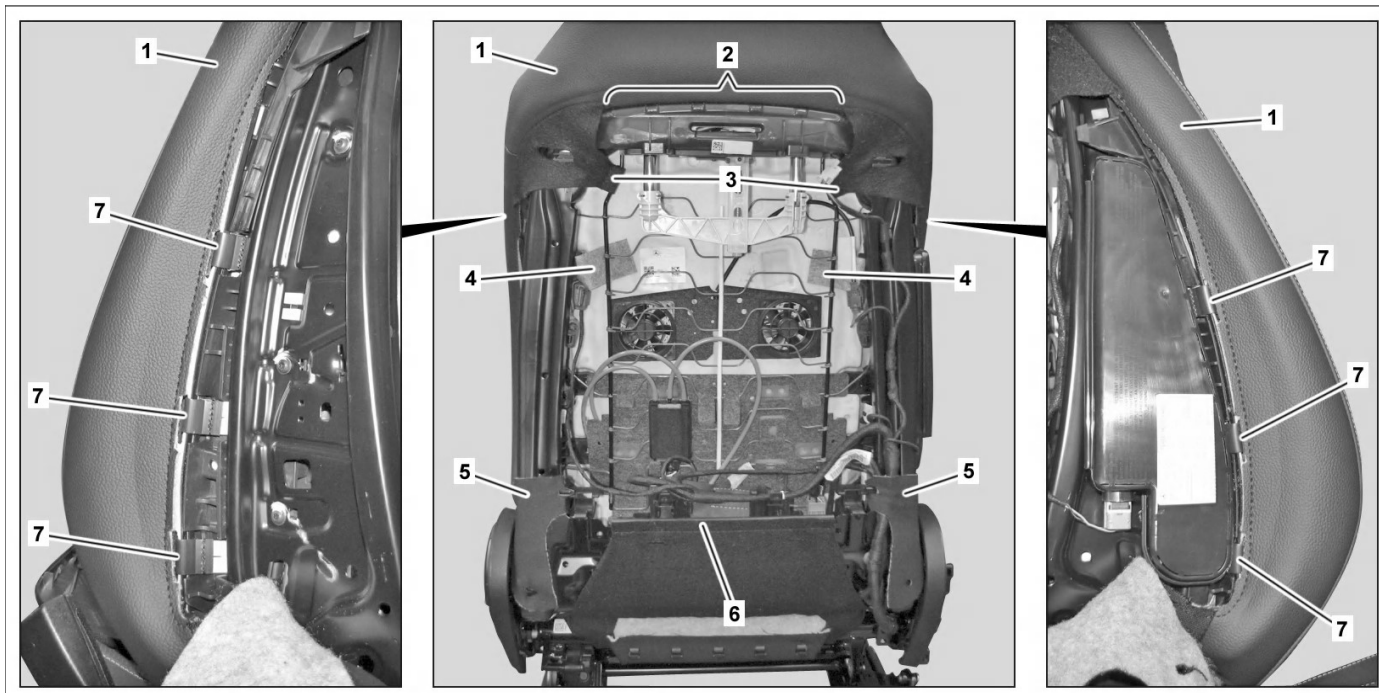

P91.18-2374-09

Shown on model 213 except code 432 (Left and right dynamic multicontour seat)

1 Cover

4 Tab

6 Terminal strip

Shown on model 213 with code 432 (Left and right dynamic multicontour seat) and with code 401 (Seat climate control for driver and front passenger)

- 15 Electrical connector
- 16 Electrical connector
- 17 Pneumatic line

P91.10-4082-11

Shown on model 213

- 1 Cover
- 8 Backrest padding
- 9 Catch hook
- 10 Staple wire

P91.18-2375-06

	Remove		
1	Remove seat backrest trim.		AR91.10-P-1912LW
2	Remove head restraint guides.		AR91.16-P-0050LW
3	Unlock flap (12) with a magnet, open and fix it in such a way that it remains open.	Model 205.0/1/2, 213, 253 with code 866 (Pre-installation for Rear Seat Entertainment System) except code 555 (AMG-Performance Seat) Model 293 with code 866 (Pre-installation for Rear Seat Entertainment System)	
4	Position long wedges (14) as shown, release the latch at right and left by applying a suitable screwdriver to the opening and remove the cover (13).	Model 205.0/1/2, 213, 253 with code 866 (Pre-installation for Rear Seat Entertainment System) except code 555 (AMG-Performance Seat) Model 293 with code 866 (Pre-installation for Rear Seat Entertainment System) ⚠ Position long wedges (14) carefully. Otherwise, the cover (1) may be damaged.	*115589035900
5	Unhook terminal strips (3).	☑ Long wedge ☑ Extraction hook	*140589023300