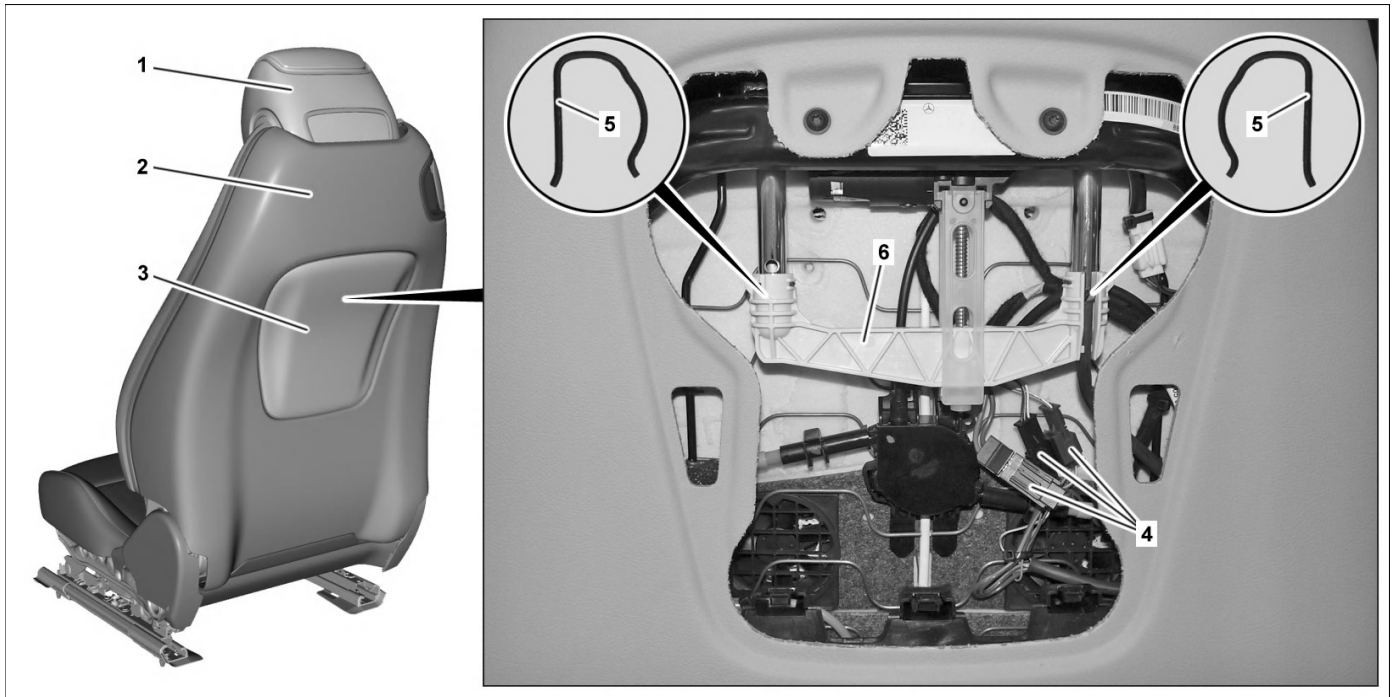

Model 205, 213, 253
 except code 555 (AMG-Performance Seat)
 Model 238
 Model 293

P91.16-3185-09

Shown on model 205.4 with code 275 (electrically adjustable driver seat with memory function) and code 403 (AIRSCARF system)

- 1 Head restraint
- 2 Backrest trim
- 3 Backrest trim
- 4 Electrical connectors
- 5 Fuse
- 6 Mount

Notes on safety-relevant components		AH00.00-Z-0019-01A
	Remove/install	
1.1	Remove seat backrest trim (2) at front seat.	<p>Model 205.0/1/2, 253 with code 241 (Memory switch for electrically adjustable front passenger seat, left) except code 555 (AMG-Performance Seat) Model 205.0/1/2, 253 with code 242 (Front passenger seat, electrically adjustable with memory function) except code 555 (AMG-Performance Seat) Model 205.0/1/2, 253 with code 275 (Driver's seat, electrically adjustable with memory function) except code 555 (AMG-Performance Seat) Model 213 with code 275 (Memory Package (driver's seat, steering column and mirror)) except code 555 (AMG-Performance Seat) Model 293 with code 241 (Memory switch for electrically adjustable front passenger seat, left) Model 293 with code 242 (Front passenger seat, electrically adjustable with memory function) Model 293 with code 275 (Driver's seat, electrically adjustable with memory function)</p>