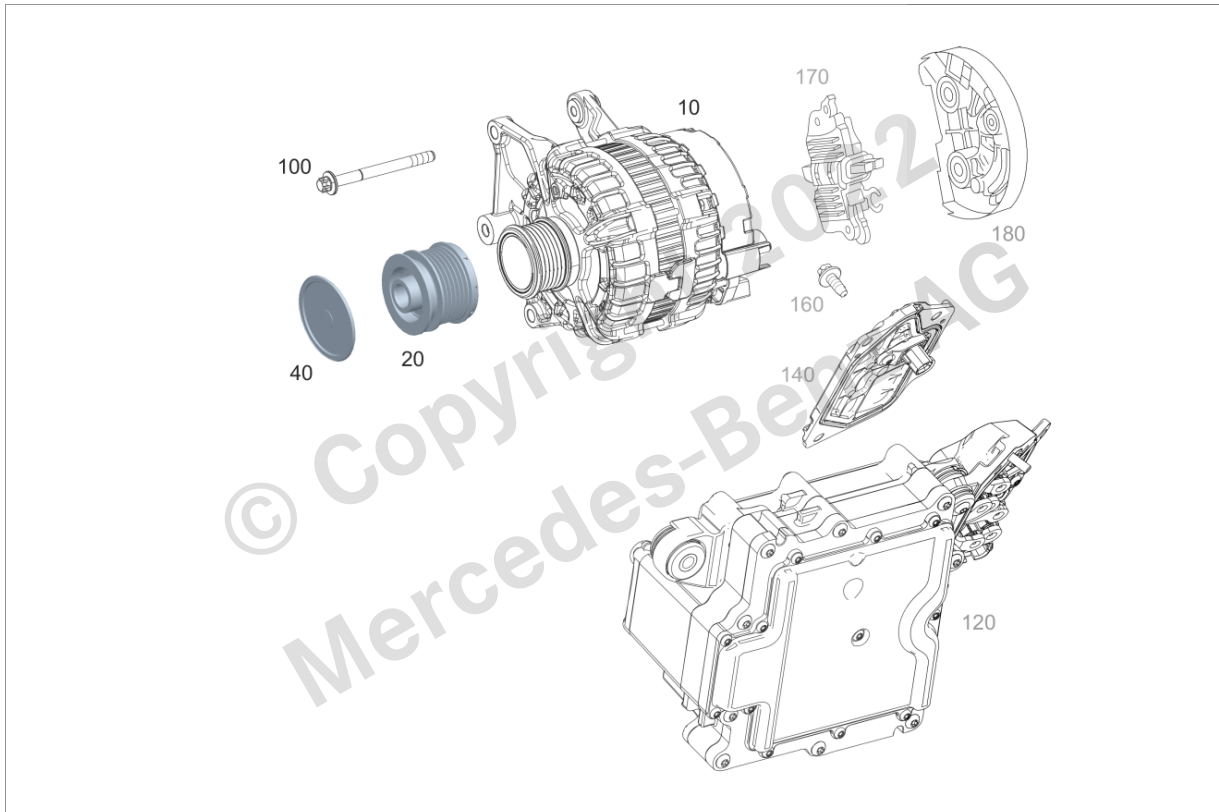

- Parts list -

Vehicle	WDDZF4KB8HA073592 (C213_FW)	E 300 4MATIC Sedan	
Color	799 - designo diamond white bright	Equipment	131 - black
FIN: WDD2130491A073592		Assortment class	PC
Group	54 Electrical equipment and instruments	Sub-group	026 Three-phase alternator

Image ID: drawing_PV000.002.962.397_version_003

Item	Part number	Designation/additional information	Qty
10	A 000 906 69 06 	THREE-PHASE ALTERNATOR [697] PART IS ONLY OR ALSO SUPPLIED AS RECONDITIONED PART Code: M274+(M20+-M013/M20+M014)+-(ME05/ME06/ME08/830);	1
20	A 274 155 02 15 	* BELT PULLEY, POLY-V-BELT ALTERNATOR Code: M274; Replaced by: A 274 155 03 15	1
20	A 274 155 00 00 	* BELT PULLEY, POLY-V-BELT ALTERNATOR TO A0009066906 Code: M274;	1
40	A 660 156 00 24 	* SHIELDING CAP Code: M274;	1
100	N 910143 008011	HEXALOBULAR BOLT MOUNTING, GENERATOR; M8X90 Code: M274+-(ME04/ME05/ME06/ME08);	2