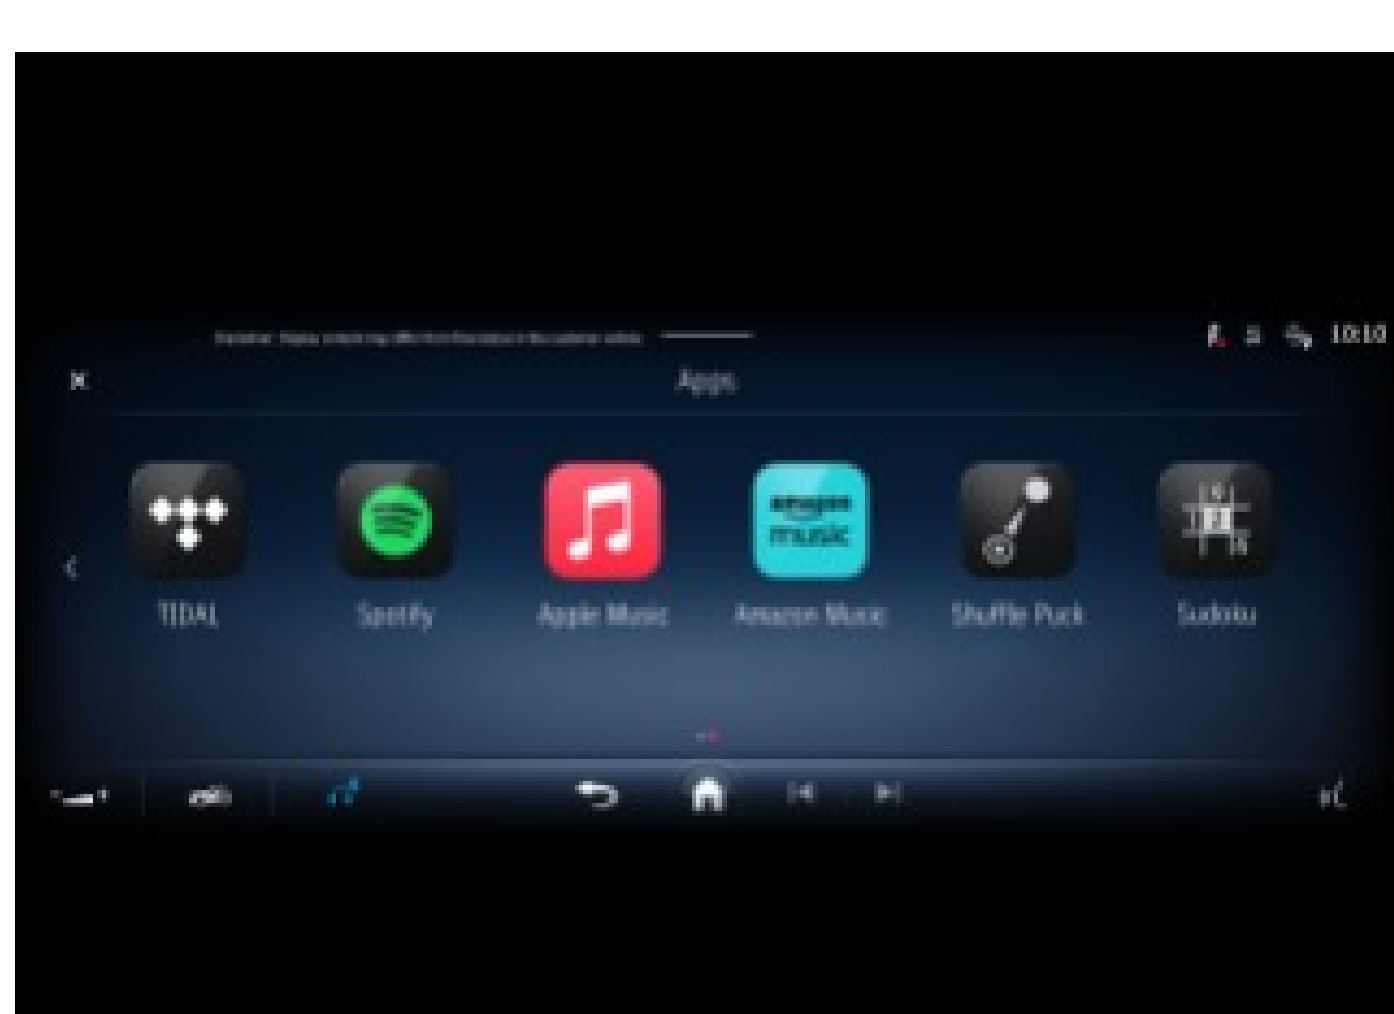

3rd Generation MBUX (Standard)