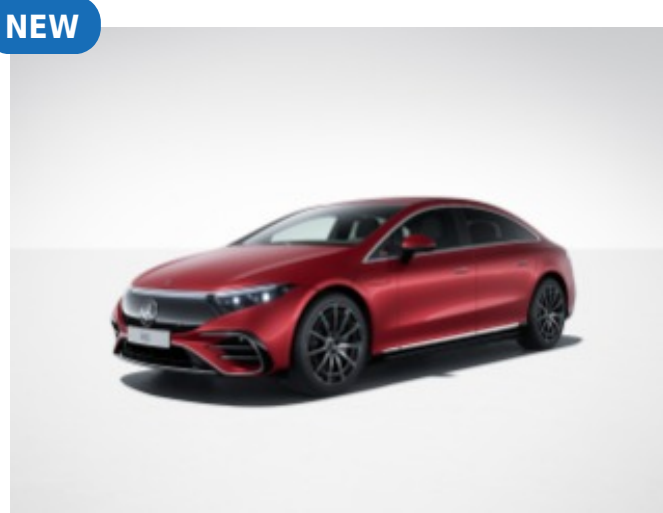

831 - Graphite Grey Metallic

922 - Cirrus Silver Metallic

NEW

771 - Sonoran Brown Metallic

MANUFAKTUR Paints

297 - MANUFAKTUR Selenite Grey magno

DISCONTINUED AS OF 12/1 PRODUCTION

NEW