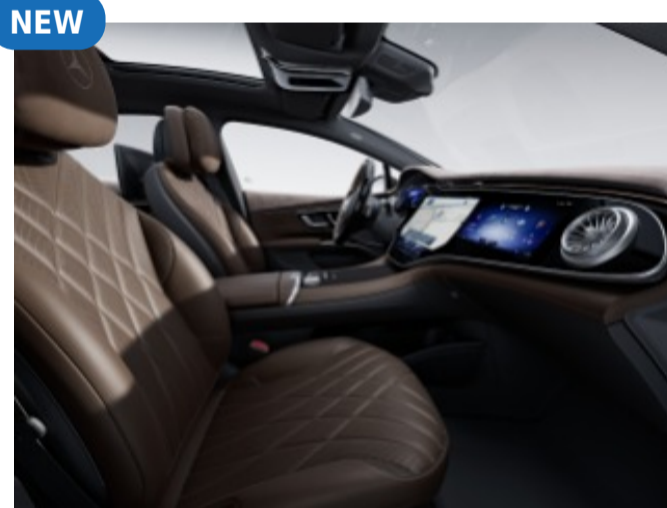

954 - MANUFAKTUR Signature Tobacco Brown Exclusive Nappa Leather

Requires MANUFAKTUR Signature Interior (DD2). Requires Exclusive (DY1) or Pinnacle (DY2). Not with AMG Line Interior (DG2). Not with MANUFAKTUR Interior Package (DD1), or MANUFAKTUR Emblem Package (DD3). Requires either Heated Steering Wheel (443) or Winter Package (DB0)