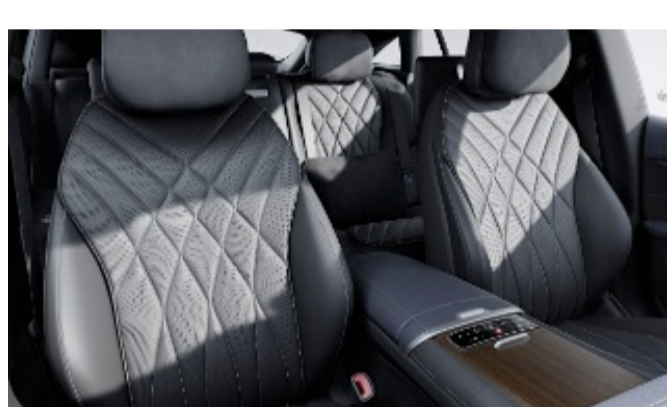

823 - Black / Biscaya Blue Nappa Leather Executive Seats

Requires Executive Interior Package (DB7)