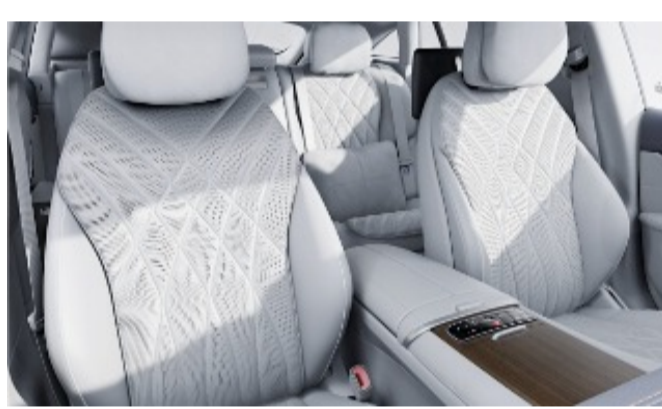

529 - MANUFAKTUR Neva Grey / Biscaya Blue Nappa Leather Executive Seats

Requires MANUFAKTUR Interior Package (DD1). Requires Executive Interior Package (DB7). Not with MANUFAKTUR Patagonia Red (993)