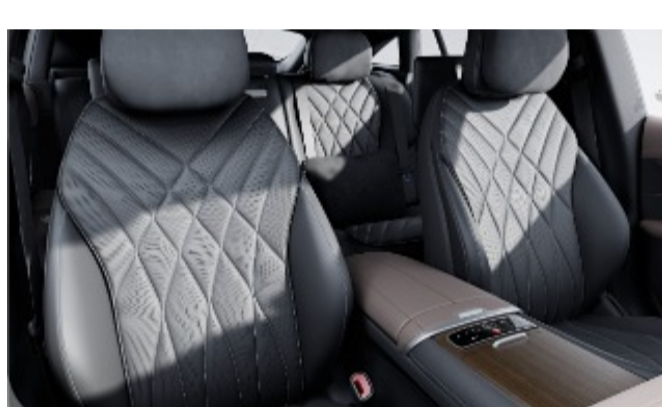

813 - Black / Sable Brown Nappa Leather Executive Seats

Requires Executive Interior Package (DB7)