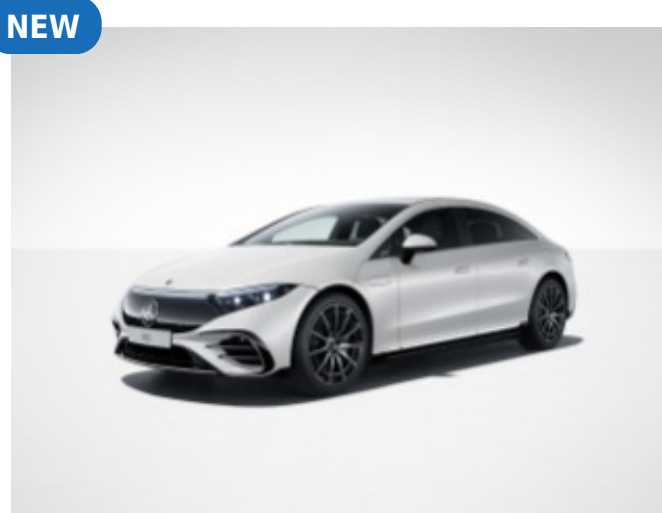

NEW

885 - MANUFAKTUR Moonlight White Metallic