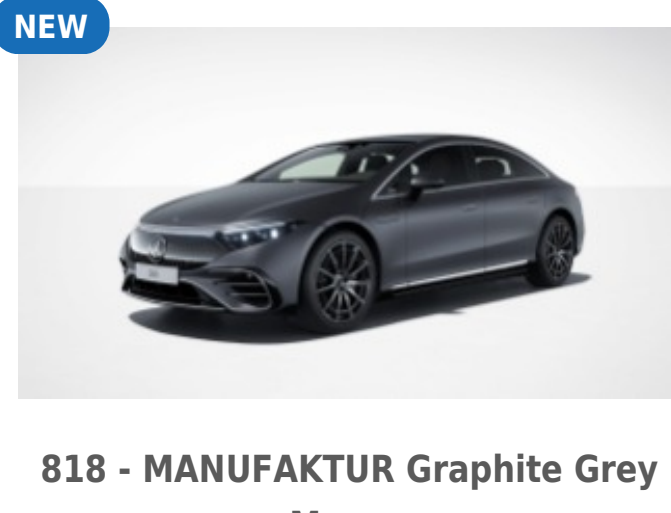

NEW

818 - MANUFAKTUR Graphite Grey Magno

Available as of 12/1 Production, Requires AMG Line Exterior (DG1)