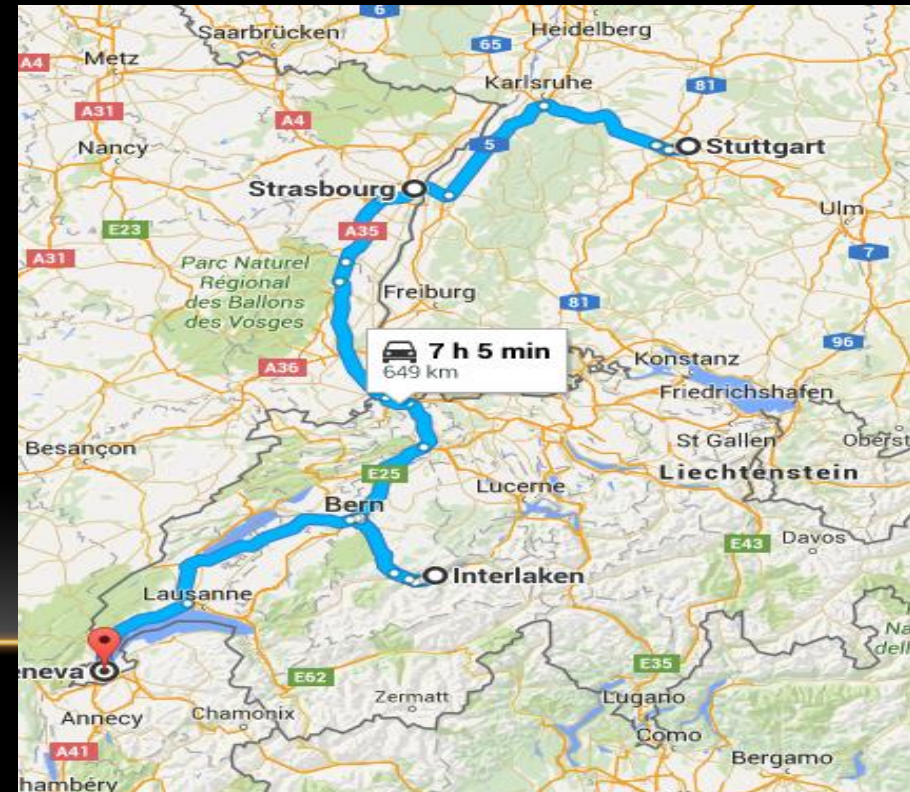

French Riviera

- 1 night Stuttgart
- 1 night Davos
- 1 night Lago di Como
- 2 nights Nice

915 km – 568 miles

Stuttgart – Davos : 3.38h

Davos – Lago di Como: 3.03h

Lago di Como - Nice: 4.34h

Alps Rally & Alsace Region

- 1 night Stuttgart
- 1 night Strasbourg
- 2 nights Interlaken
- 1 night Geneva

649 km – 403 miles

Stuttgart – Strasbourg: 1.40h

Strasbourg – Interlaken: 2.58h

Interlaken – Geneva: 2.25h

Bremen, Prague & Berlin

- 1 night Bremen
- 2 nights Prague
- 2 nights Berlin

969 km – 602 miles

Bremen – Prague: 5.56h

Prague – Berlin: 3.45h

French Riviera

DAVOS

Davos is located in the Swiss Alps, Graubunden Region. One of Switzerland biggest Ski resorts

LAKE COMO

Lake Como, in Northern Italy's Lombardy region, is an upscale resort area known for its dramatic scenery

NICE

Nice, capital of the French Riviera, skirts the pebbly shores of the Baie des Anges.