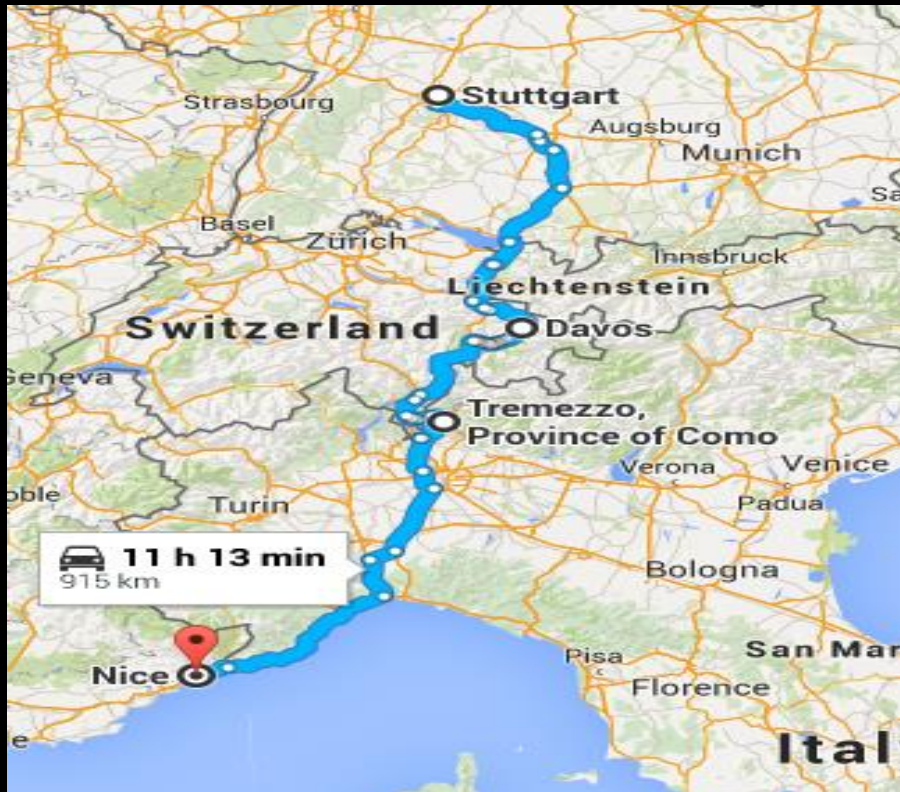

French Riviera

- 1 night Stuttgart
- 1 night Davos
- 1 night Lago di Como
- 2 nights Nice

915 km – 568 miles

Stuttgart – Davos : 3.38h

Davos – Lago di Como: 3.03h

Lago di Como - Nice: 4.34h

Alps Rally & Alsace Region

- 1 night Stuttgart
- 1 night Strasbourg
- 2 nights Interlaken
- 1 night Geneva

649 km – 403 miles

Stuttgart – Strasbourg: 1.40h

Strasbourg – Interlaken: 2.58h

Interlaken – Geneva: 2.25h

Bremen, Prague & Berlin

- 1 night Bremen
- 2 nights Prague
- 2 nights Berlin

969 km – 602 miles

Bremen – Prague: 5.56h

Prague – Berlin: 3.45h

French Riviera

DAVOS

Davos is located in the Swiss Alps, Graubunden Region. One of Switzerland biggest Ski resorts

LAKE COMO

Lake Como, in Northern Italy's Lombardy region, is an upscale resort area known for its dramatic scenery

NICE

Nice, capital of the French Riviera, skirts the pebbly shores of the Baie des Anges.