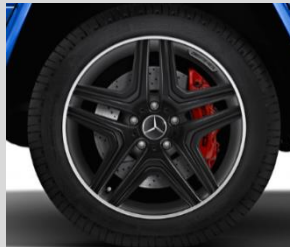

## Optional

R14 – AMG Cross-Spoke Wheels, Highly-Polished  
R01  
21”

R12 – AMG Cross-Spoke Wheels, Black  
R01  
21”

RM1 – AMG 5-Spoke Wheels  
R01  
20”

R10 – AMG Twin 5-Spoke Wheels  
R01  
20”

R11 – AMG 5-Spoke Wheels, Black  
R01  
20”