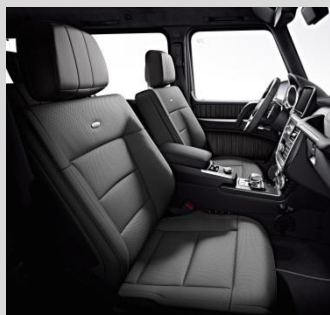

ZH2 *designo* Light Brown  
Grey/Black Headliner

ZK6 *designo* Sand  
Grey/Black Headliner

ZK8 *designo* Mystic Red  
Grey/Black Headliner

ZN9 *designo* Titanium  
Grey Pearl  
Grey/Black Headliner

*designo*  
Nappa Leather