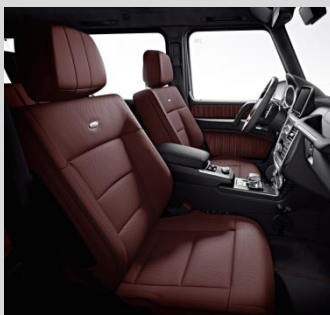

ZK8 *designo* Mystic Red
Grey/Black Headliner