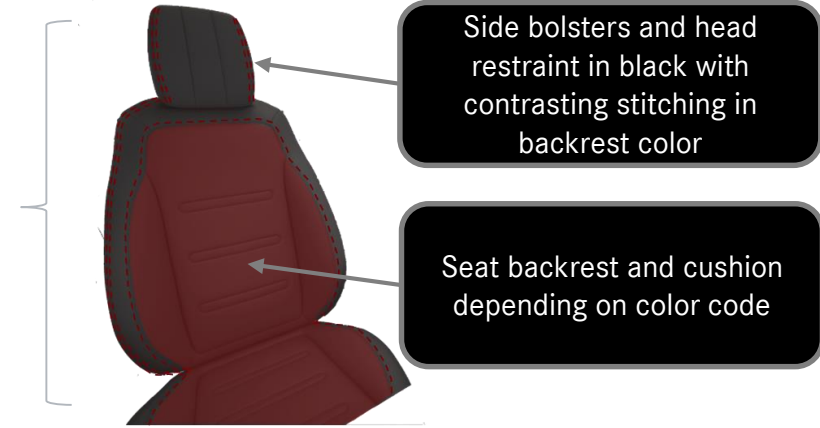

Interior Upholstery – *G manufaktur* Two-Tone Nappa Leather

G manufaktur
Interior Package
(DD4)
$TBD
+
Upholstery Code
$TBD

952
Yacht Blue / Black