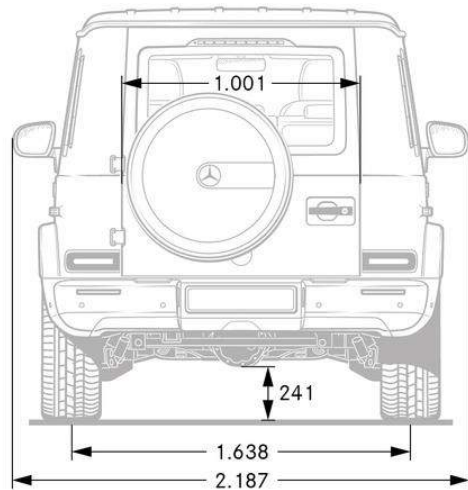

Specifications

	<i>G 550</i>
Engine Configuration	4.0L V8 biturbo engine
Power (hp)	416
Torque (lb-ft)	354
Displacement (cc)	3,982
Acceleration 0-60 mph (sec)	5.6
Fuel Economy (Cty/Hwy/Comb)	TBA
Top Speed (mph)	130
Fuel Requirement (Octane)	91
Compression	10.5:1
Transmission	9G-TRONIC Automatic Transmission
Transmission Speeds	9
Drive Configuration	All-wheel drive
Fuel Tank Size (gallons)	26.42
Trunk Size (cubic feet)	37.39
Curb Weight (lbs)	5,551
Maximum Load (lbs)	TBA
Vehicle Length (in.)	189.65
Vehicle Width w/ exterior mirrors (in.)	85.71
Vehicle Height (in.)	77.17
Wheelbase (in.)	113.78
Track Width Front/Rear (in.)	64.49
Towing Capacity (lbs)	

Specifications* – G 550