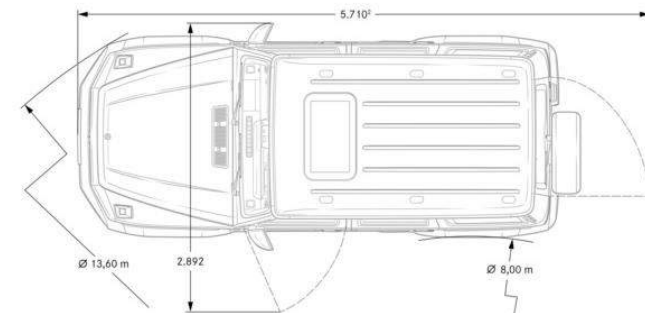

Specifications

	<i>G 550</i>
Engine Configuration	4.0L V8 biturbo engine
Power (hp)	416
Torque (lb-ft)	354
Displacement (cc)	3,982
Acceleration 0-60 mph (sec)	5.6
Fuel Economy (Cty/Hwy/Comb)	TBA
Top Speed (mph)	130
Fuel Requirement (Octane)	91
Compression	10.5:1
Transmission	9G-TRONIC Automatic Transmission
Transmission Speeds	9
Drive Configuration	All-wheel drive
Fuel Tank Size (gallons)	26.42
Trunk Size (cubic feet)	37.39
Curb Weight (lbs)	5,551
Maximum Load (lbs)	TBA
Vehicle Length (in.)	189.65
Vehicle Width w/ exterior mirrors (in.)	85.71
Vehicle Height (in.)	77.17
Wheelbase (in.)	113.78
Track Width Front/Rear (in.)	64.49
Towing Capacity (lbs)	

Specifications* – G 550