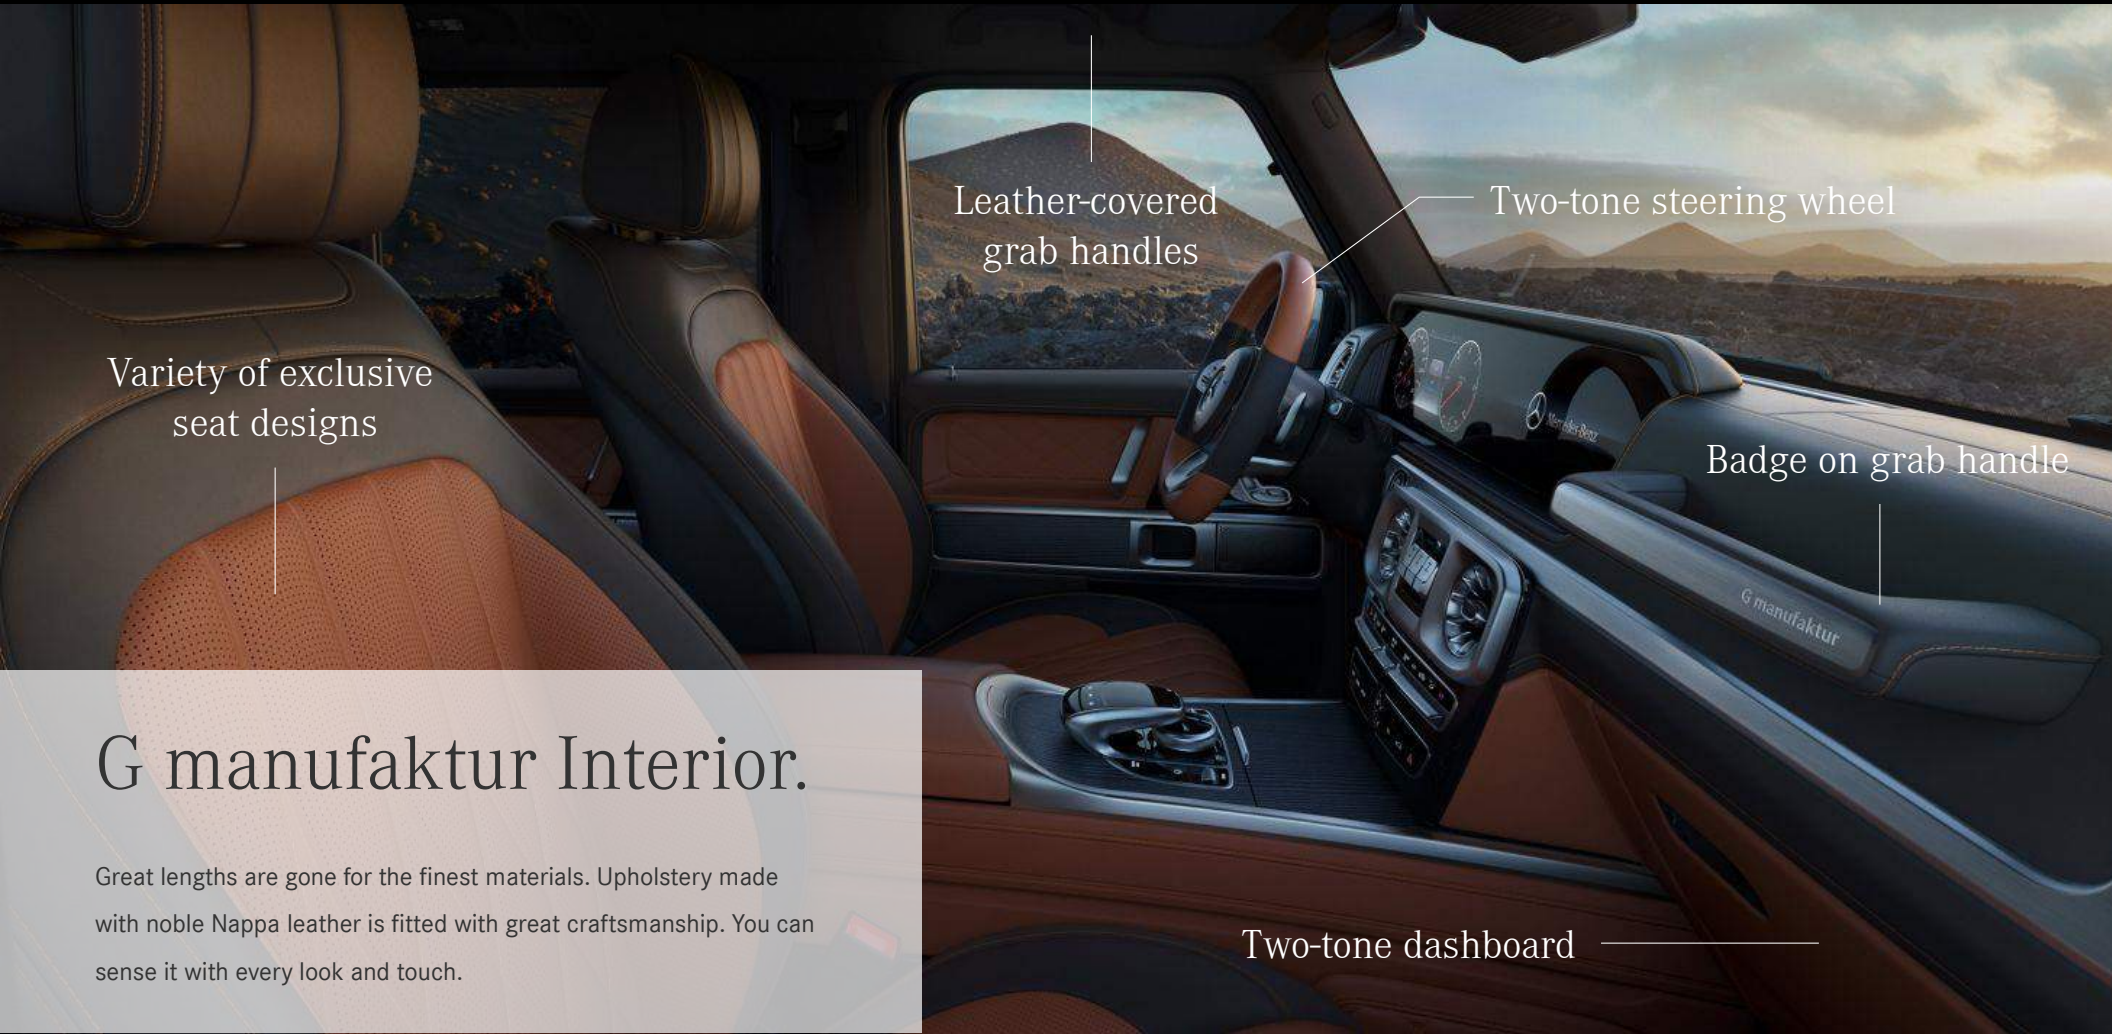

What's new

G manufaktur Exterior.

New G manufaktur paint colours combined with the noble black accents give the G-Class an extraordinary and confident look.

What's new

Variety of exclusive seat designs

Leather-covered grab handles