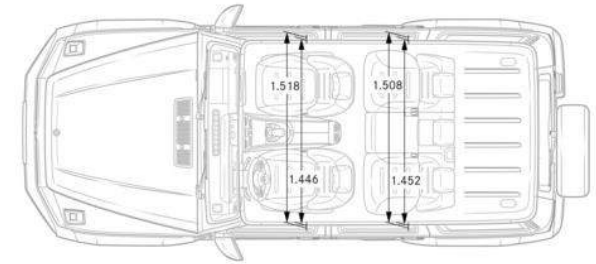

Specifications

	<i>G 550</i>
Engine Configuration	4.0L V8 biturbo engine
Power (hp)	416
Torque (lb-ft)	354
Displacement (cc)	3,982
Acceleration 0-60 mph (sec)	5.6
Fuel Economy (Cty/Hwy/Comb)	TBA
Top Speed (mph)	130
Fuel Requirement (Octane)	91
Compression	10.5:1
Transmission	9G-TRONIC Automatic Transmission
Transmission Speeds	9
Drive Configuration	All-wheel drive
Fuel Tank Size (gallons)	26.42
Trunk Size (cubic feet)	37.39
Curb Weight (lbs)	5,551
Maximum Load (lbs)	TBA
Vehicle Length (in.)	189.65
Vehicle Width w/ exterior mirrors (in.)	85.71
Vehicle Height (in.)	77.17
Wheelbase (in.)	113.78
Track Width Front/Rear (in.)	64.49
Towing Capacity (lbs)	

Specifications* – G 550