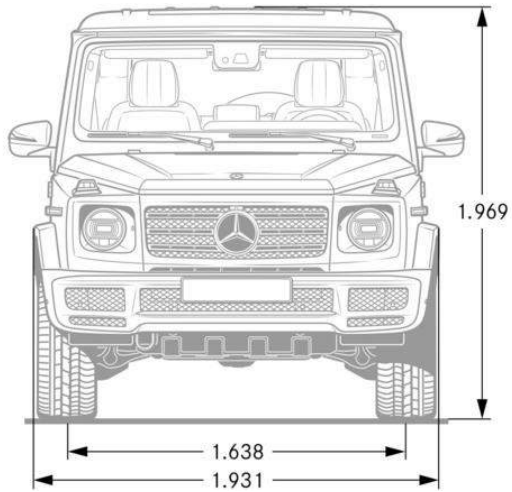

Specifications

	<i>G 550</i>
Engine Configuration	4.0L V8 biturbo engine
Power (hp)	416
Torque (lb-ft)	354
Displacement (cc)	3,982
Acceleration 0-60 mph (sec)	5.6
Fuel Economy (Cty/Hwy/Comb)	TBA
Top Speed (mph)	130
Fuel Requirement (Octane)	91
Compression	10.5:1
Transmission	9G-TRONIC Automatic Transmission
Transmission Speeds	9
Drive Configuration	All-wheel drive
Fuel Tank Size (gallons)	26.42
Trunk Size (cubic feet)	37.39
Curb Weight (lbs)	5,551
Maximum Load (lbs)	TBA
Vehicle Length (in.)	189.65
Vehicle Width w/ exterior mirrors (in.)	85.71
Vehicle Height (in.)	77.17
Wheelbase (in.)	113.78
Track Width Front/Rear (in.)	64.49
Towing Capacity (lbs)	

Specifications* – G 550