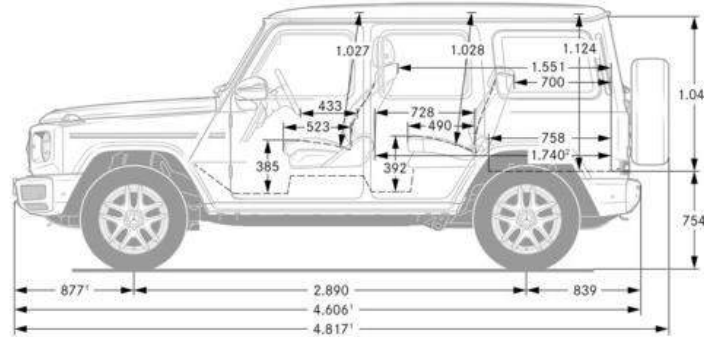

Specifications

	<i>G 550</i>
Engine Configuration	4.0L V8 biturbo engine
Power (hp)	416
Torque (lb-ft)	354
Displacement (cc)	3,982
Acceleration 0-60 mph (sec)	5.6
Fuel Economy (Cty/Hwy/Comb)	TBA
Top Speed (mph)	130
Fuel Requirement (Octane)	91
Compression	10.5:1
Transmission	9G-TRONIC Automatic Transmission
Transmission Speeds	9
Drive Configuration	All-wheel drive
Fuel Tank Size (gallons)	26.42
Trunk Size (cubic feet)	37.39
Curb Weight (lbs)	5,551
Maximum Load (lbs)	TBA
Vehicle Length (in.)	189.65
Vehicle Width w/ exterior mirrors (in.)	85.71
Vehicle Height (in.)	77.17
Wheelbase (in.)	113.78
Track Width Front/Rear (in.)	64.49
Towing Capacity (lbs)	

Specifications* – G 550