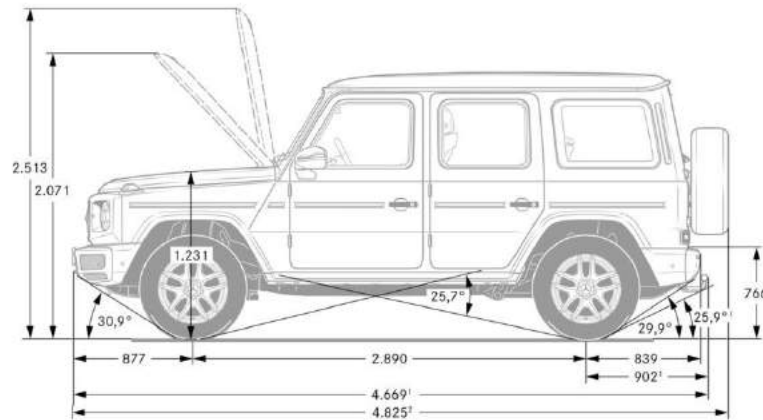

Specifications

	<i>G 550</i>
Engine Configuration	4.0L V8 biturbo engine
Power (hp)	416
Torque (lb-ft)	354
Displacement (cc)	3,982
Acceleration 0-60 mph (sec)	5.6
Fuel Economy (Cty/Hwy/Comb)	TBA
Top Speed (mph)	130
Fuel Requirement (Octane)	91
Compression	10.5:1
Transmission	9G-TRONIC Automatic Transmission
Transmission Speeds	9
Drive Configuration	All-wheel drive
Fuel Tank Size (gallons)	26.42
Trunk Size (cubic feet)	37.39
Curb Weight (lbs)	5,551
Maximum Load (lbs)	TBA
Vehicle Length (in.)	189.65
Vehicle Width w/ exterior mirrors (in.)	85.71
Vehicle Height (in.)	77.17
Wheelbase (in.)	113.78
Track Width Front/Rear (in.)	64.49
Towing Capacity (lbs)	

Specifications* – G 550