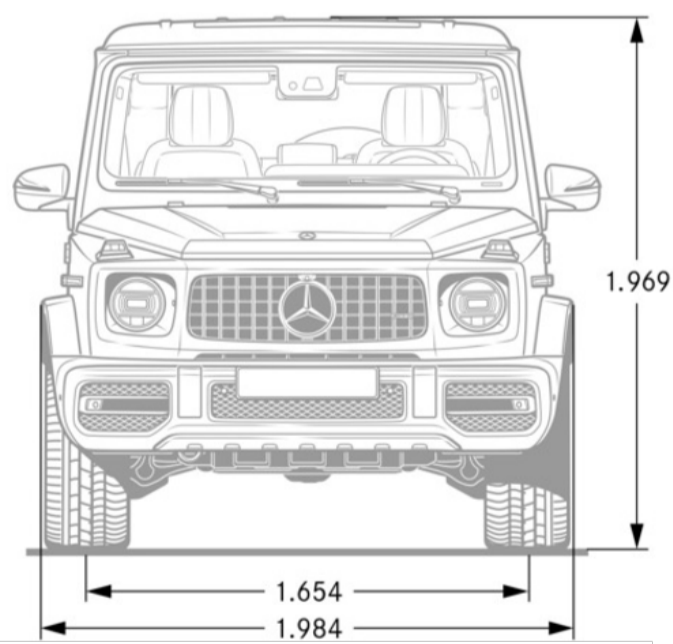

Specifications

G63W4

Chassis

Drivetrain

Transmission	AMG SPEEDSHIFT TCT 9G Automatic Transmission
Drive Configuration	All-wheel drive

Engine

Engine Configuration	Handcrafted AMG 4.0L V8 Biturbo Engine
Power (hp)	577
Fuel Requirement (Octane)	91
Torque (lb-ft)	627
Compression	8.6:1
Fuel Tank Size (gallons)	26.42
Displacement (cc)	3,982

Performance

Acceleration 0-60 mph (sec)	4.5
Top Speed (mph)	137/149 (w/ drivers package)

Fuel Economy

Fuel Economy	Cty/Hwy/Combined TBD

Exterior Dimensions

Vehicle Length (in.)	191.85
Vehicle Width with Mirrors (in.)	86.10
Vehicle Height (in.)	77.40
Wheelbase (in.)	113.78
Curb Weight (lbs.)	5,842

Wheels and Tires

Interior Dimensions

Trunk Size (cubic feet)	37.39