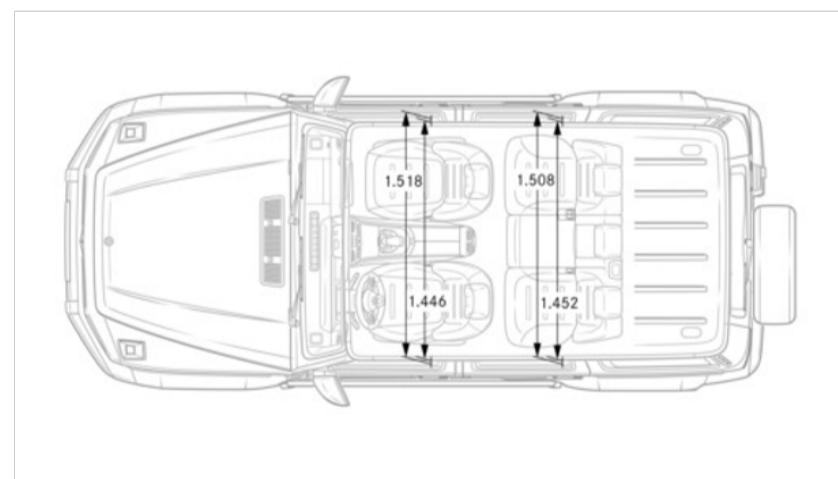

Specifications

G63W4

Chassis

Drivetrain

Transmission	AMG SPEEDSHIFT TCT 9G Automatic Transmission
Drive Configuration	All-wheel drive

Engine

Engine Configuration	Handcrafted AMG 4.0L V8 Biturbo Engine
Power (hp)	577
Fuel Requirement (Octane)	91
Torque (lb-ft)	627
Compression	8.6:1
Fuel Tank Size (gallons)	26.42
Displacement (cc)	3,982

Performance

Acceleration 0-60 mph (sec)	4.5
Top Speed (mph)	137/149 (w/ drivers package)

Fuel Economy

Fuel Economy	Cty/Hwy/Combined TBD

Exterior Dimensions

Vehicle Length (in.)	191.85
Vehicle Width with Mirrors (in.)	86.10
Vehicle Height (in.)	77.40
Wheelbase (in.)	113.78
Curb Weight (lbs.)	5,842

Wheels and Tires

Interior Dimensions

Trunk Size (cubic feet)	37.39