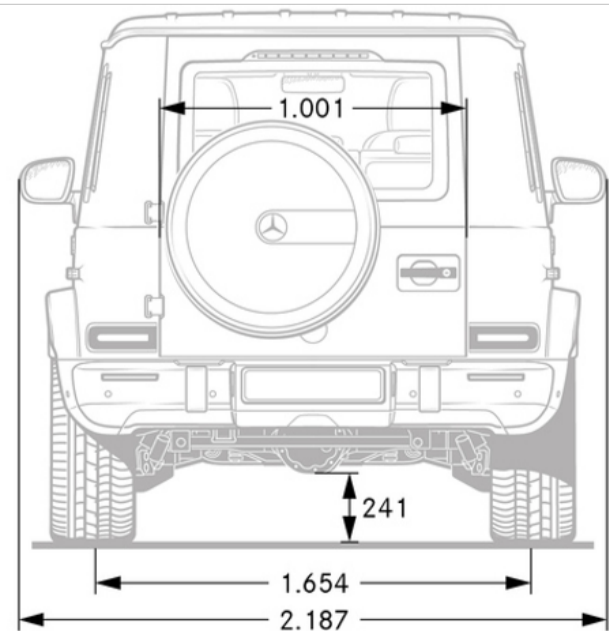

Specifications

G63W4

Chassis

Drivetrain

Transmission	AMG SPEEDSHIFT TCT 9G Automatic Transmission
Drive Configuration	All-wheel drive

Engine

Engine Configuration	Handcrafted AMG 4.0L V8 Biturbo Engine
Power (hp)	577
Fuel Requirement (Octane)	91
Torque (lb-ft)	627
Compression	8.6:1
Fuel Tank Size (gallons)	26.42
Displacement (cc)	3,982

Performance

Acceleration 0-60 mph (sec)	4.5
Top Speed (mph)	137/149 (w/ drivers package)

Fuel Economy

Fuel Economy	Cty/Hwy/Combined TBD

Exterior Dimensions

Vehicle Length (in.)	191.85
Vehicle Width with Mirrors (in.)	86.10
Vehicle Height (in.)	77.40
Wheelbase (in.)	113.78
Curb Weight (lbs.)	5,842

Wheels and Tires

Interior Dimensions

Trunk Size (cubic feet)	37.39