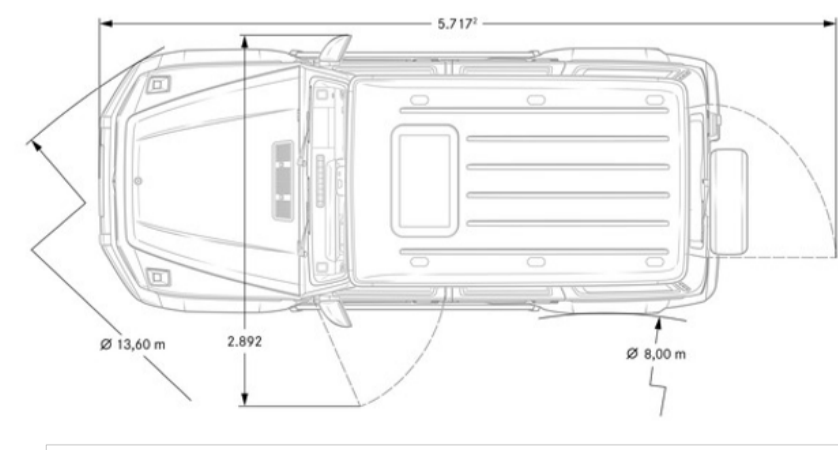

Performance

Acceleration 0-60 mph (sec)	4.5
Top Speed (mph)	137/149 (w/ drivers package)

Fuel Economy

Fuel Economy	Cty/Hwy/Combined TBD
---------------------	----------------------

Exterior Dimensions

Vehicle Length (in.)	191.85
Vehicle Width with Mirrors (in.)	86.10
Vehicle Height (in.)	77.40
Wheelbase (in.)	113.78
Curb Weight (lbs.)	5,842

Wheels and Tires

Interior Dimensions

Trunk Size (cubic feet)	37.39
--------------------------------	-------

Options In Detail

Steering Wheels

AMG Performance Steering Wheel in Black Nappa Leather (VL9)

Standard