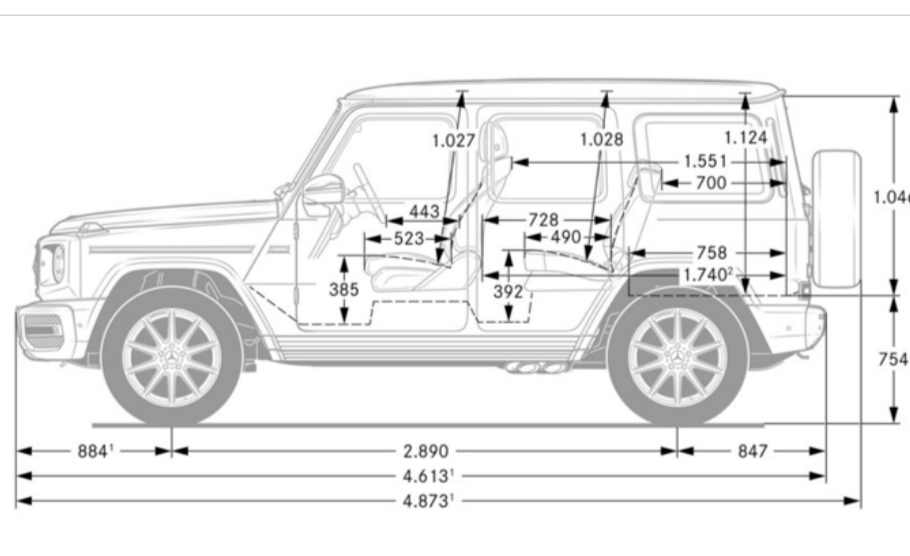

Specifications

G63W4

Chassis

Drivetrain

Transmission	AMG SPEEDSHIFT TCT 9G Automatic Transmission
Drive Configuration	All-wheel drive

Engine

Engine Configuration	Handcrafted AMG 4.0L V8 Biturbo Engine
Power (hp)	577
Fuel Requirement (Octane)	91
Torque (lb-ft)	627
Compression	8.6:1
Fuel Tank Size (gallons)	26.42
Displacement (cc)	3,982

Performance

Acceleration 0-60 mph (sec)	4.5
Top Speed (mph)	137/149 (w/ drivers package)

Fuel Economy

Fuel Economy	Cty/Hwy/Combined TBD

Exterior Dimensions

Vehicle Length (in.)	191.85
Vehicle Width with Mirrors (in.)	86.10
Vehicle Height (in.)	77.40
Wheelbase (in.)	113.78
Curb Weight (lbs.)	5,842

Wheels and Tires

Interior Dimensions

Trunk Size (cubic feet)	37.39