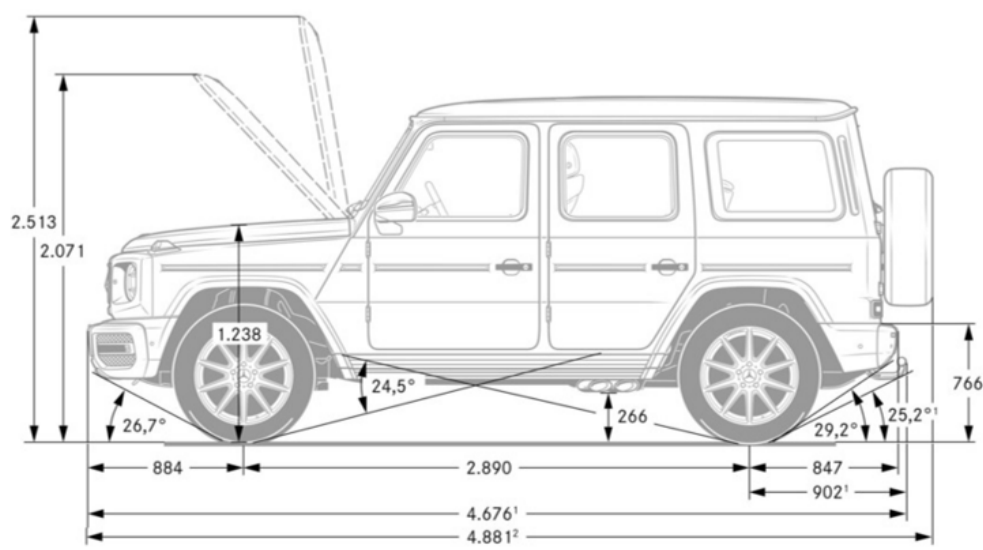

Specifications

G63W4

Chassis

Drivetrain

Transmission	AMG SPEEDSHIFT TCT 9G Automatic Transmission
Drive Configuration	All-wheel drive

Engine

Engine Configuration	Handcrafted AMG 4.0L V8 Biturbo Engine
Power (hp)	577
Fuel Requirement (Octane)	91
Torque (lb-ft)	627
Compression	8.6:1
Fuel Tank Size (gallons)	26.42
Displacement (cc)	3,982

Performance

Acceleration 0-60 mph (sec)	4.5
Top Speed (mph)	137/149 (w/ drivers package)

Fuel Economy

Fuel Economy	Cty/Hwy/Combined TBD

Exterior Dimensions

Vehicle Length (in.)	191.85
Vehicle Width with Mirrors (in.)	86.10
Vehicle Height (in.)	77.40
Wheelbase (in.)	113.78
Curb Weight (lbs.)	5,842

Wheels and Tires

Interior Dimensions

Trunk Size (cubic feet)	37.39