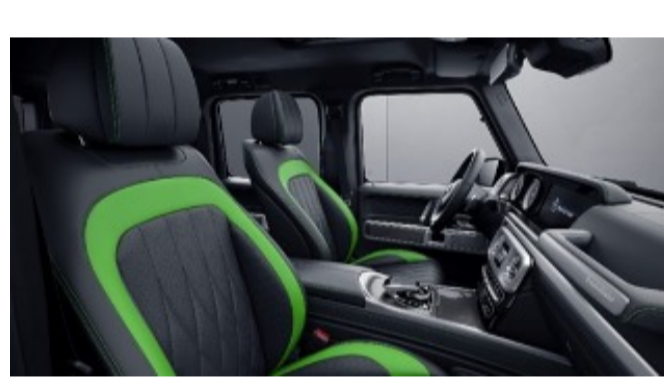

G manufaktur Nappa Leather w/ Contrast A-Band