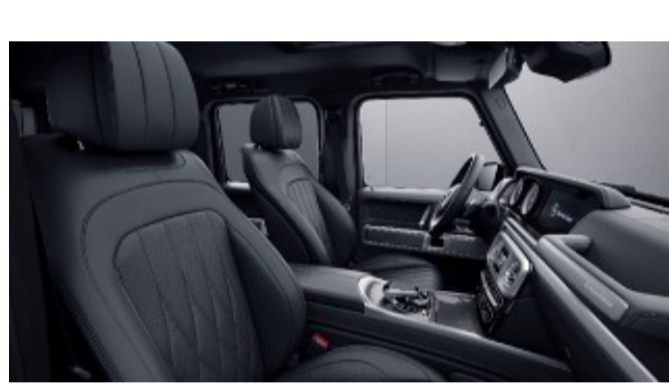

G manufaktur Exclusive Nappa Leather w/ Contrast Stitching

902 - Black w/ Yacht Blue Stitching
Requires G manufaktur Interior Package Plus (DD5)