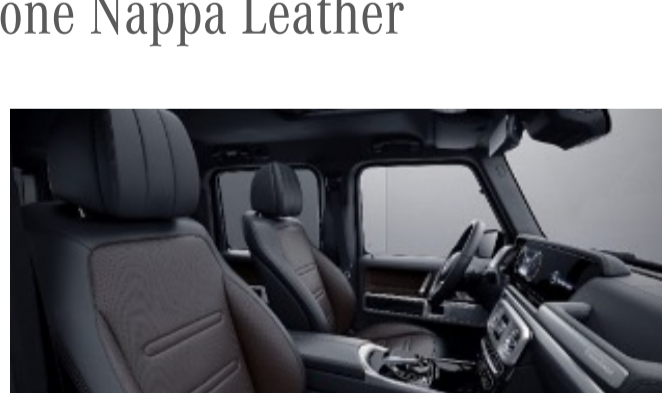

G manufaktur Two Tone Nappa Leather