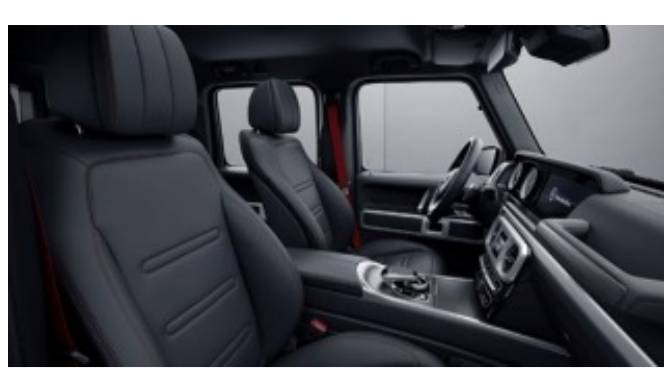

201A - Black w/ red stitching
Requires AMG Line (DG1)