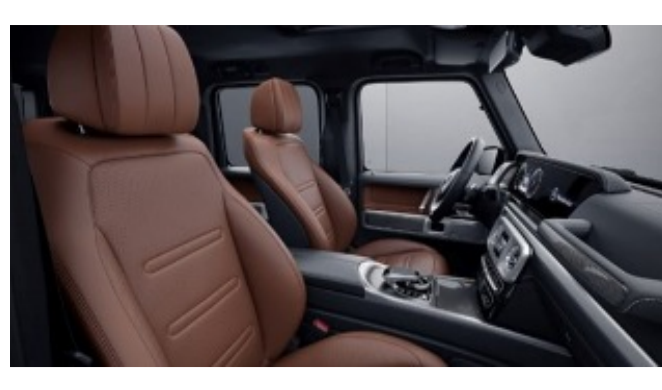

214 - Nut Brown/Black