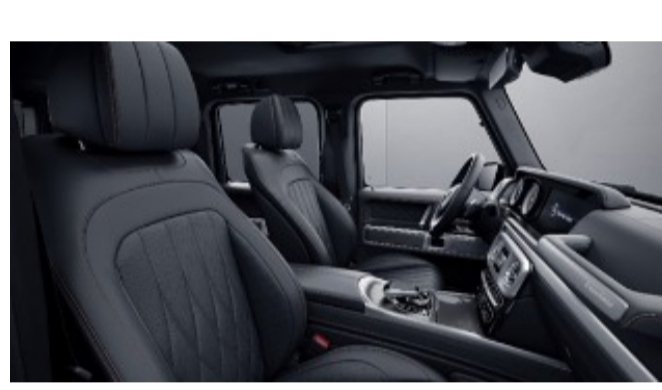

904 - Black w/ Bronze Stitching
Requires G manufaktur Interior Package Plus (DD5)