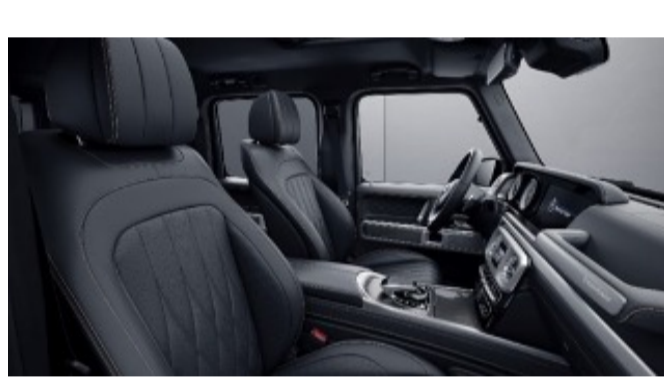

Upholstery

Leather

Nappa Leather

Exclusive Nappa Leather

G manufaktur Nappa Leather w/ Contrast Stitching

G manufaktur Exclusive Nappa Leather w/ Contrast Stitching

G manufaktur Nappa Leather w/ Contrast A-Band

G manufaktur Single Tone Nappa Leather

G manufaktur Exclusive Single Tone Nappa Leather

G manufaktur Two Tone Nappa Leather

G manufaktur Exclusive Two Tone Nappa Leather