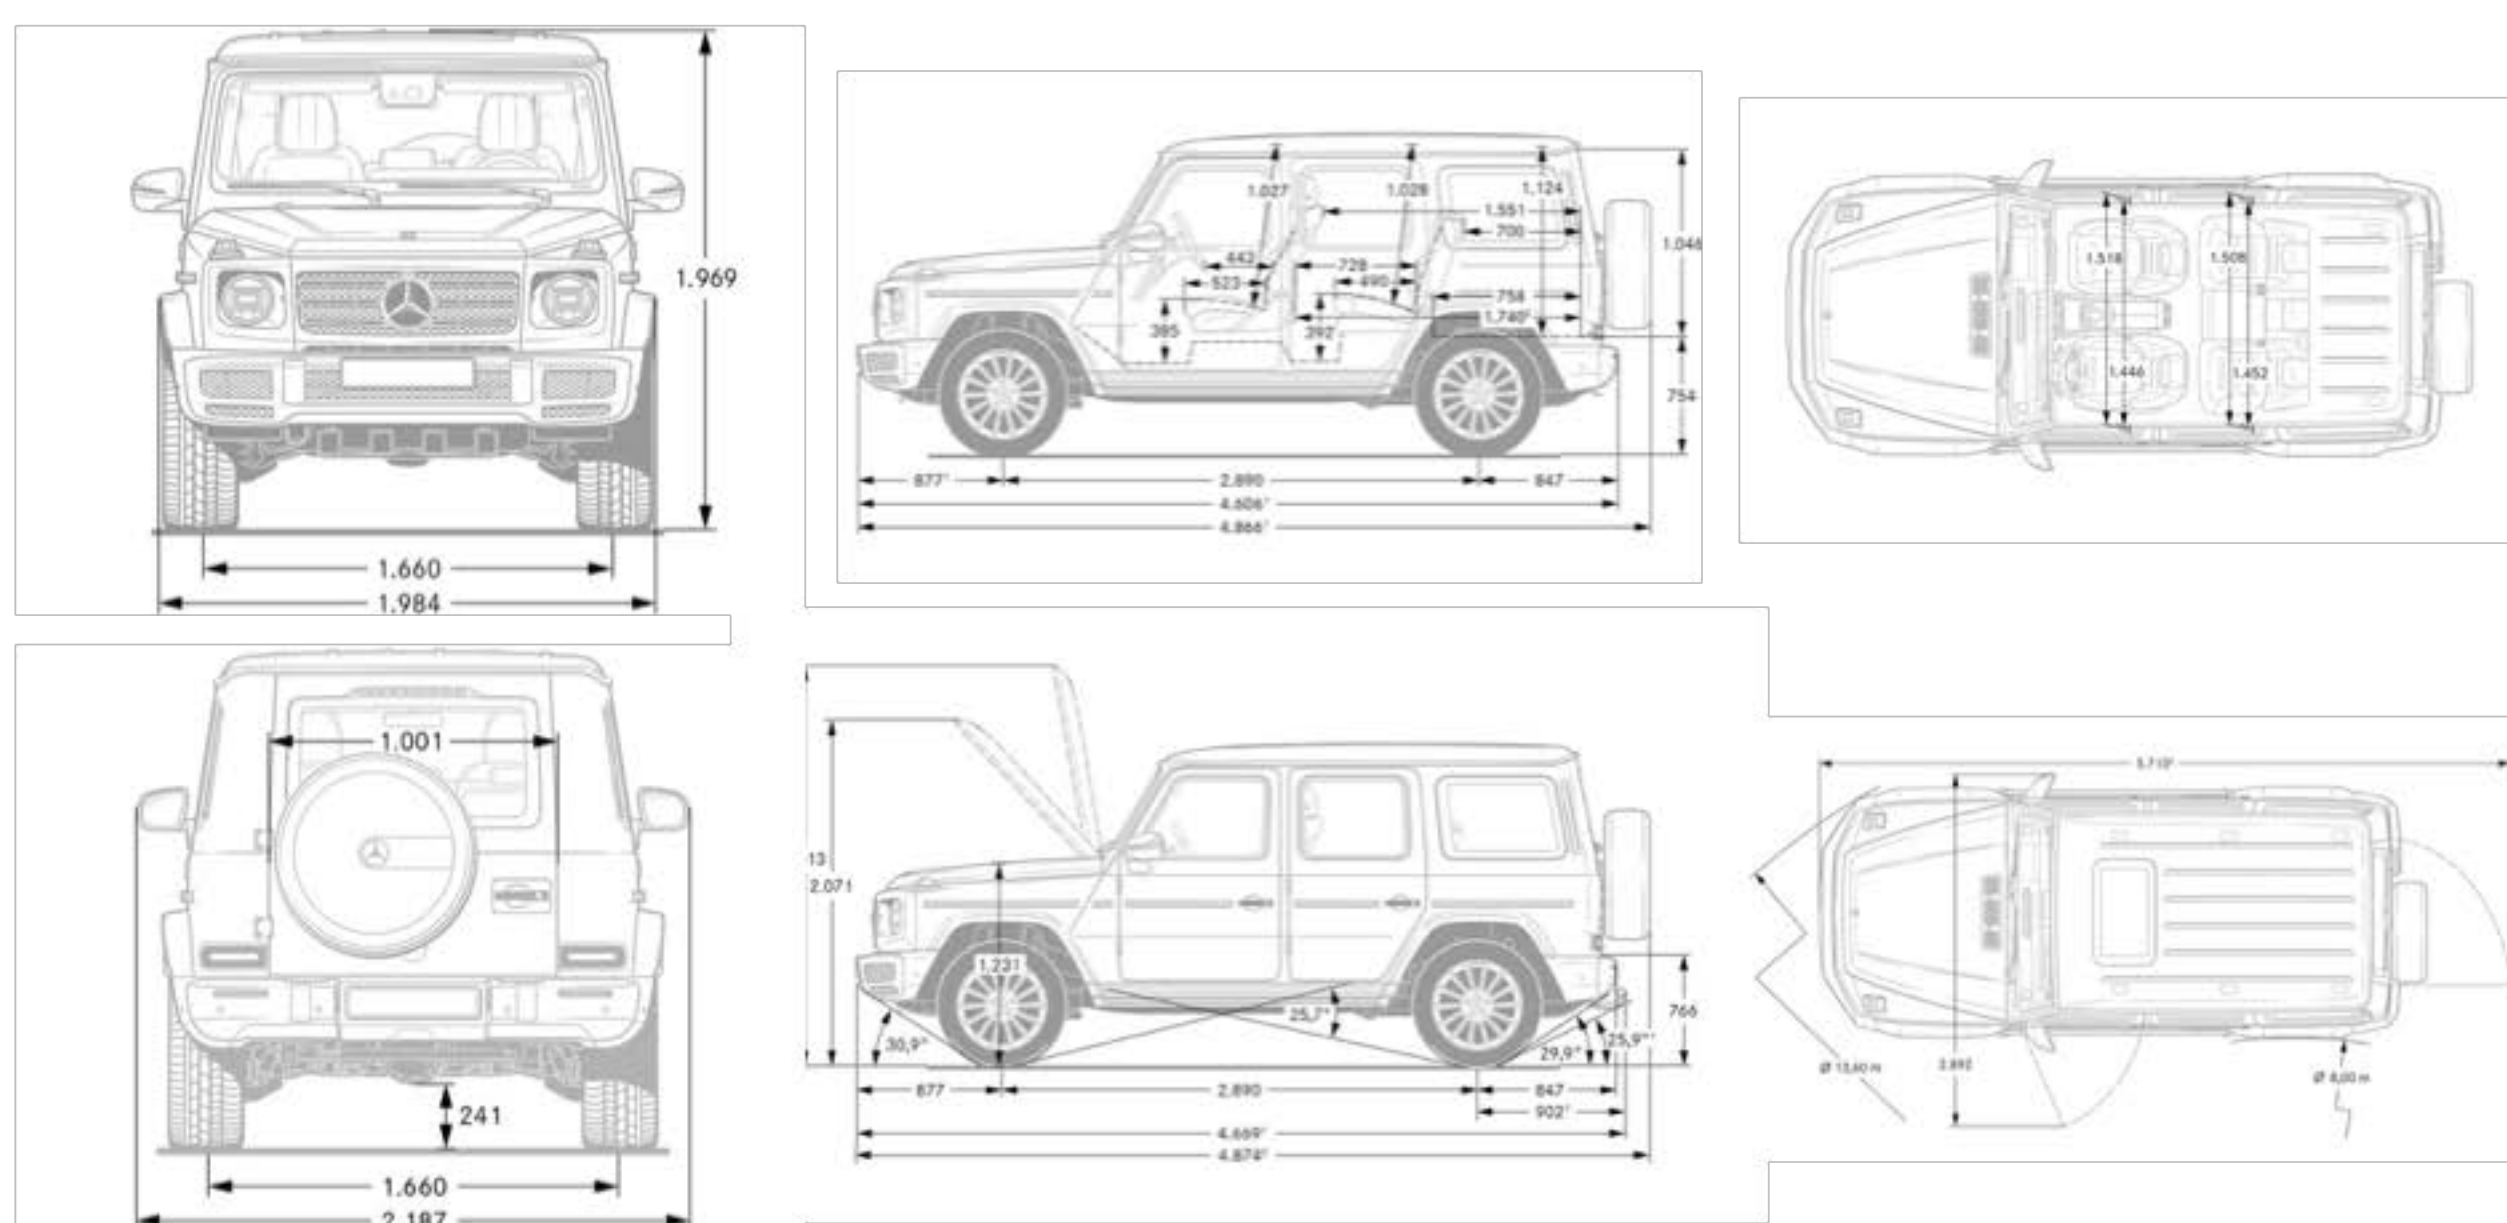

G550 w/ AMG Line