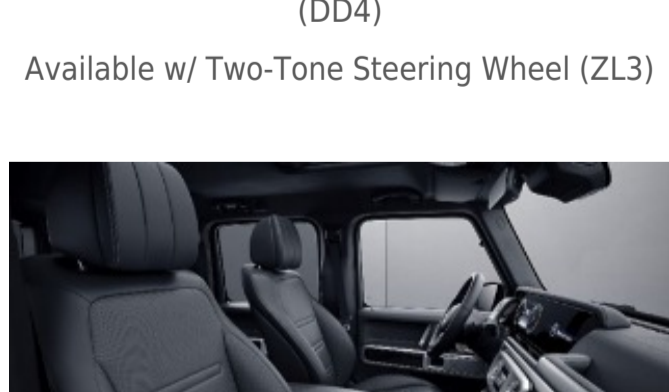

G manufaktur Two Tone Nappa Leather