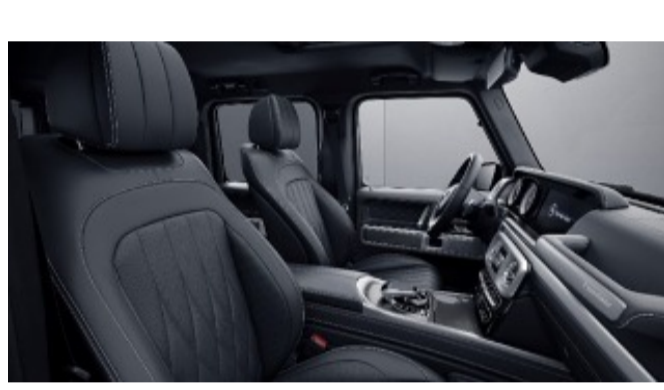

903 - Black w/ White Stitching
Requires G manufaktur Interior Package Plus (DD5)