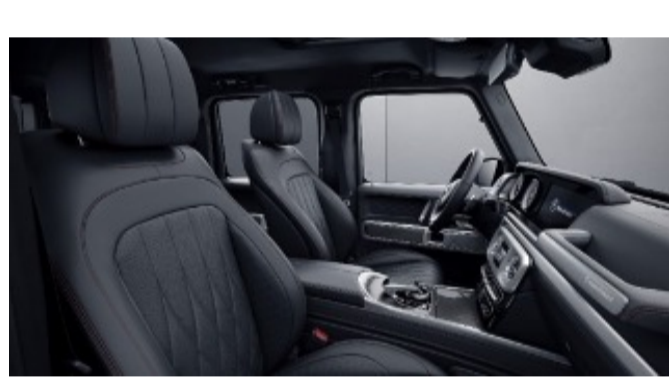

Upholstery

Leather

Nappa Leather

Exclusive Nappa Leather

G manufaktur Nappa Leather w/ Contrast Stitching

G manufaktur Exclusive Nappa Leather w/ Contrast Stitching

G manufaktur Nappa Leather w/ Contrast A-Band

G manufaktur Single Tone Nappa Leather

G manufaktur Exclusive Single Tone Nappa Leather

G manufaktur Two Tone Nappa Leather

G manufaktur Exclusive Two Tone Nappa Leather