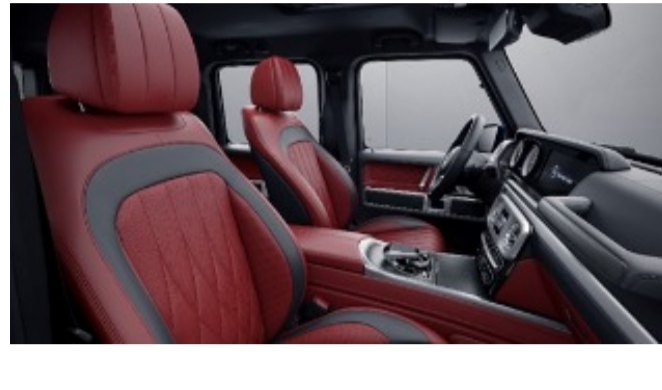

Exclusive Nappa Leather