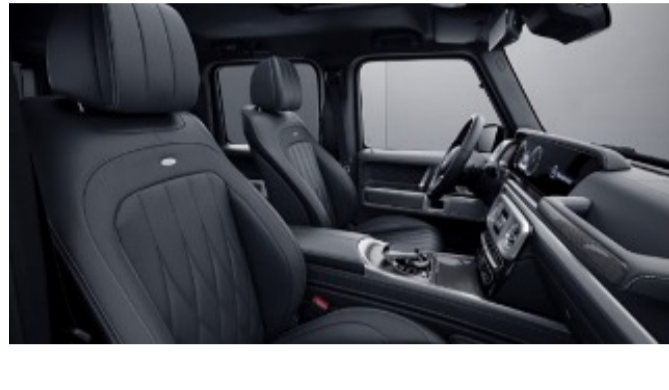

Exclusive Nappa Leather