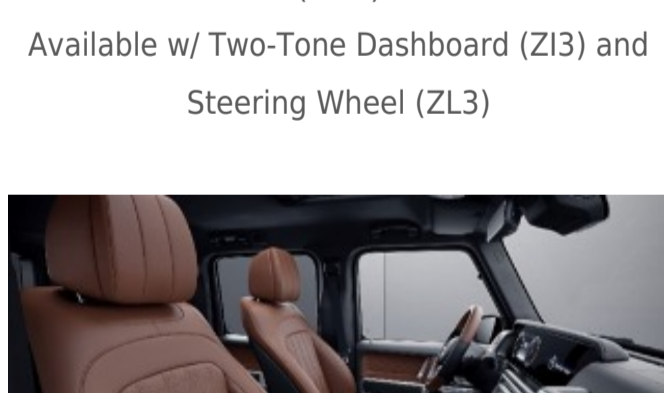

G manufaktur Exclusive Single Tone Nappa Leather