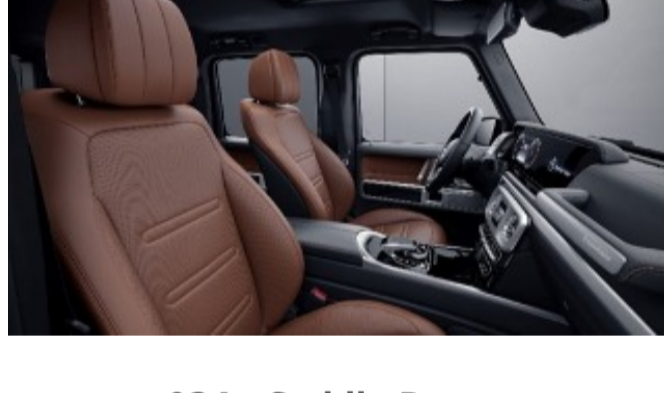

G manufaktur Single Tone Nappa Leather