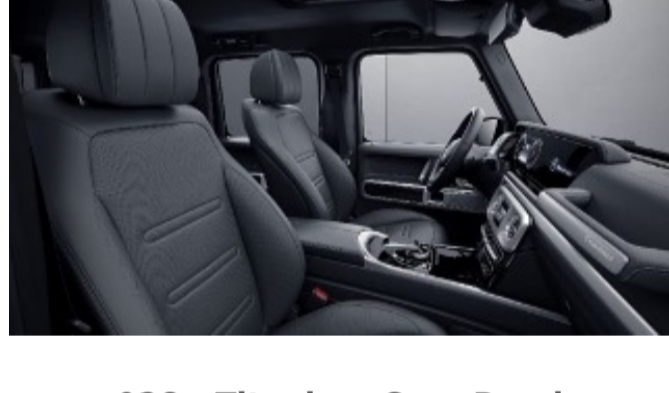

G manufaktur Single Tone Nappa Leather