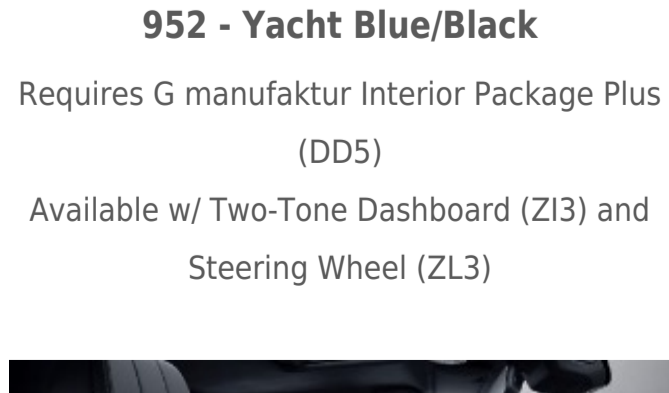

G manufaktur Exclusive Two Tone Nappa Leather