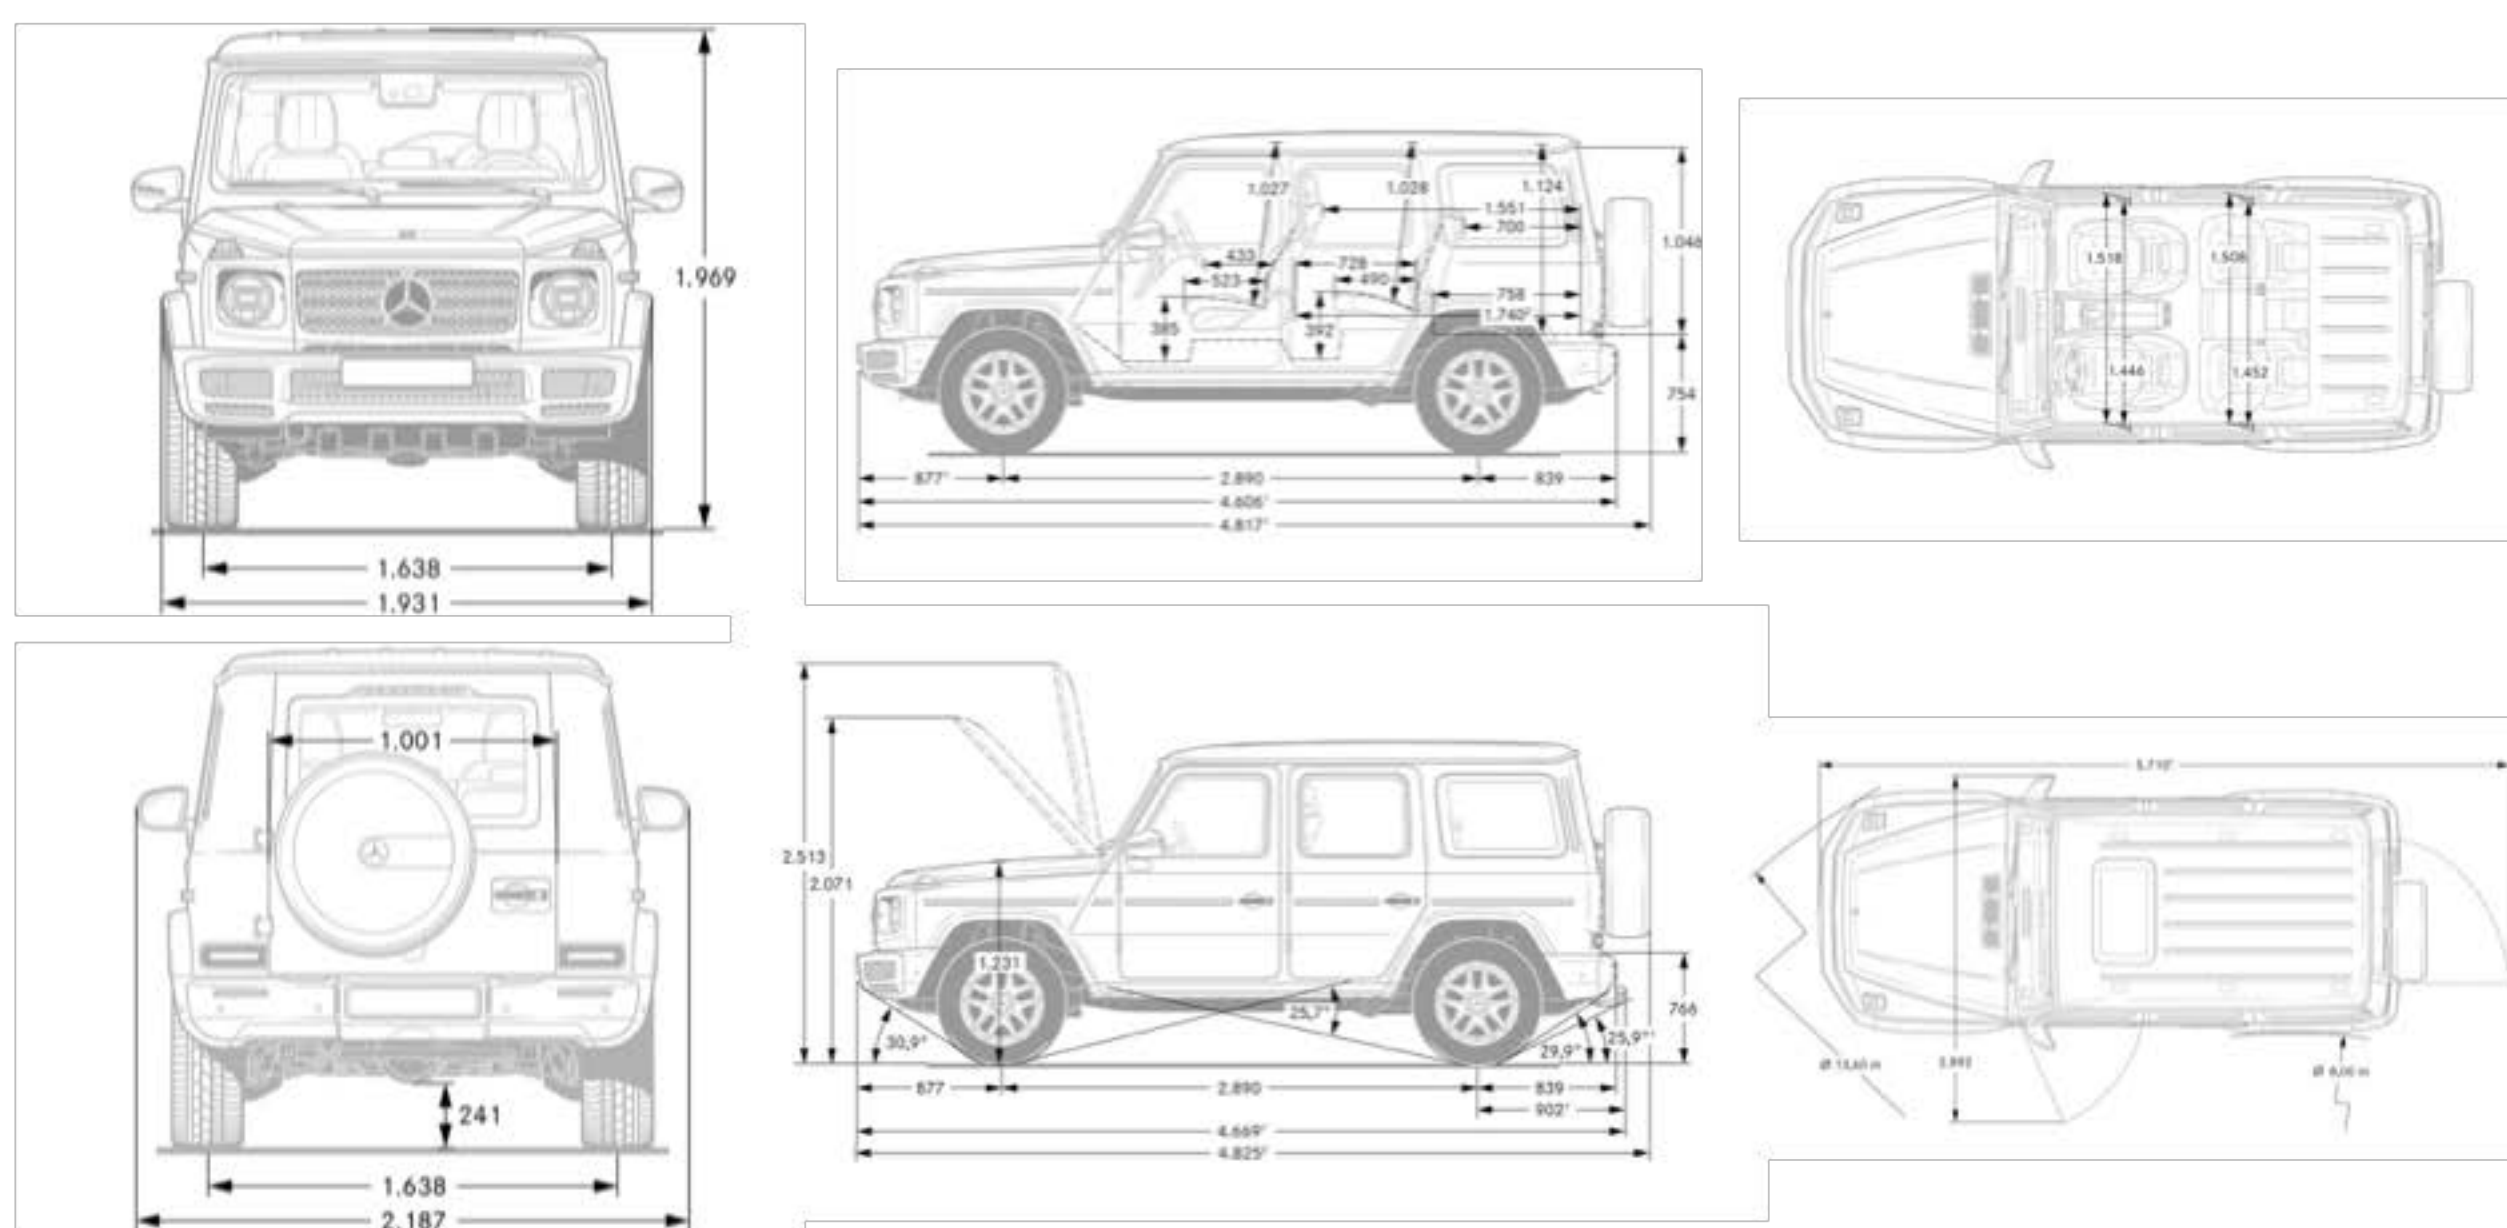

Specifications

G550W4

Chassis

Drivetrain

Transmission	9G-TRONIC Automatic Transmission
Transmission Speeds	9
Drive Configuration	All-wheel drive

Engine

Engine Configuration	4.0L V8 biturbo engine
Power (hp)	416
Fuel Requirement (Octane)	91
Torque (lb-ft)	450
Compression	10.5 : 1
Fuel Tank Size (gallons)	26.42
Displacement (cc)	3,982

Performance

Acceleration 0-60 mph (sec)	5.6
Top Speed (mph)	130

Fuel Economy

Fuel Economy	13 mpg Cty/ 17 mpg Hwy/ 14 mpg Combined

Exterior Dimensions

Vehicle Length (in.)	189.65
Vehicle Width with Mirrors (in.)	86.10
Vehicle Height (in.)	77.52
Wheelbase (in.)	113.78
Track Width Front/Rear (in.)	64.49
Curb Weight (lbs.)	5,553.7

Interior Dimensions

Trunk Size (cubic feet)	38.14

G550