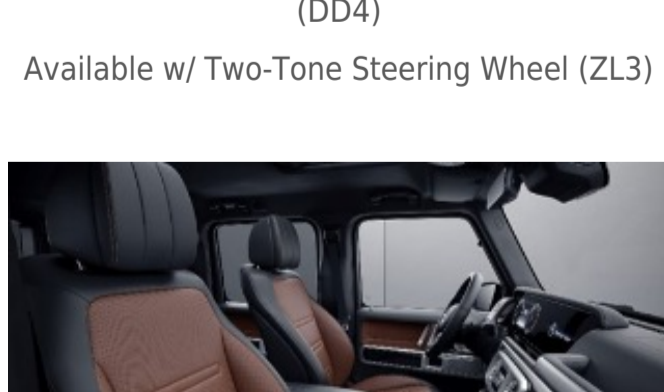

G manufaktur Two Tone Nappa Leather