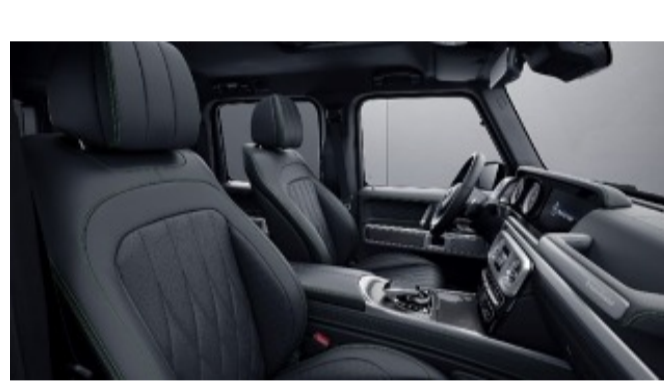

906 - Black w/ Lime Green Stitching
Requires G manufaktur Interior Package Plus (DD5)