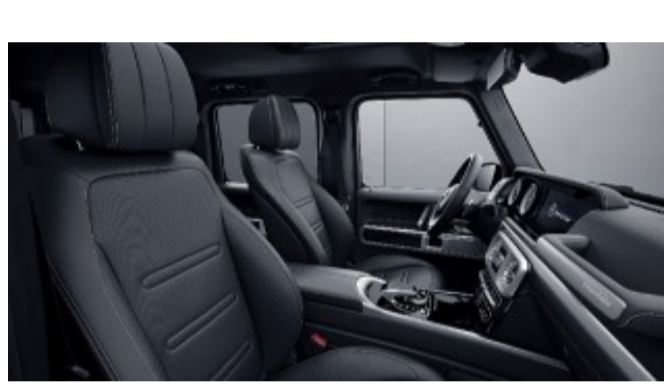

909 - Black w/ Gold Stitching
Requires G manufaktur Interior Package (DD4)