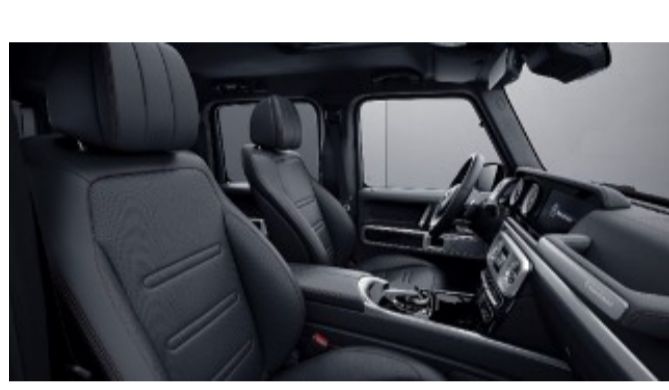

909 - Black w/ Gold Stitching
Requires G manufaktur Interior Package (DD4)