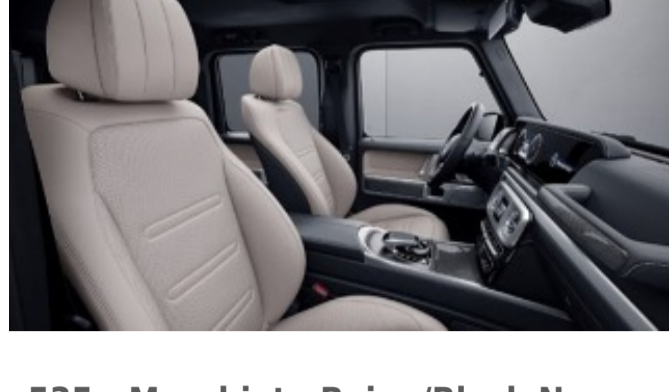

Upholstery

Leather

Nappa Leather

Exclusive Nappa Leather

G manufaktur Nappa Leather w/ Contrast Stitching

G manufaktur Exclusive Nappa Leather w/ Contrast Stitching

G manufaktur Nappa Leather w/ Contrast A-Band

G manufaktur Single Tone Nappa Leather

G manufaktur Exclusive Single Tone Nappa Leather

G manufaktur Two Tone Nappa Leather

G manufaktur Exclusive Two Tone Nappa Leather