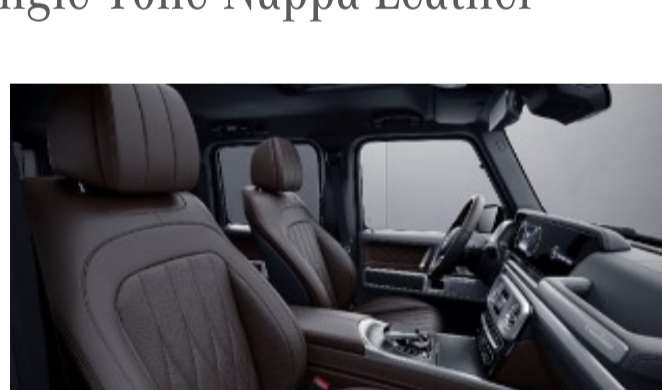

G manufaktur Exclusive Single Tone Nappa Leather