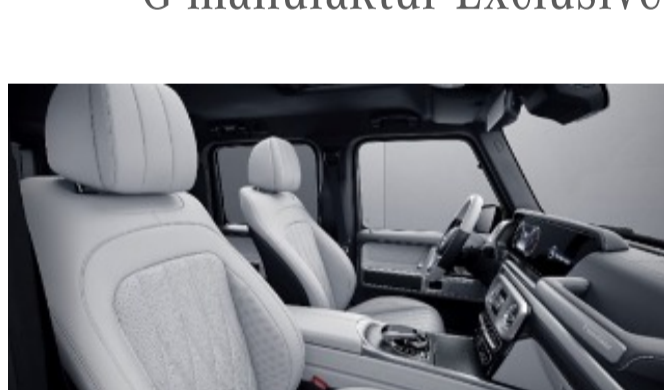

G manufaktur Exclusive Single Tone Nappa Leather