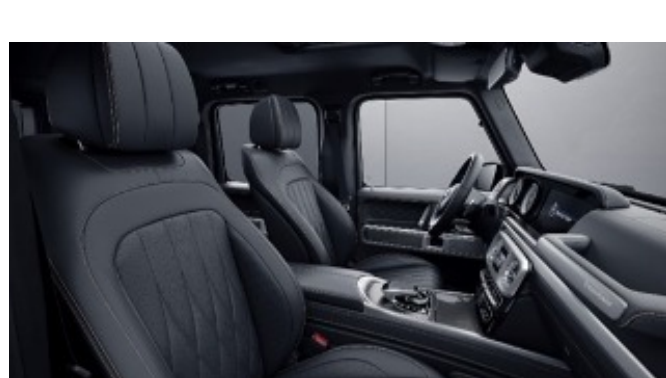

909 - Black w/ gold stitching

Requires G manufaktur Interior Package Plus (DD5)