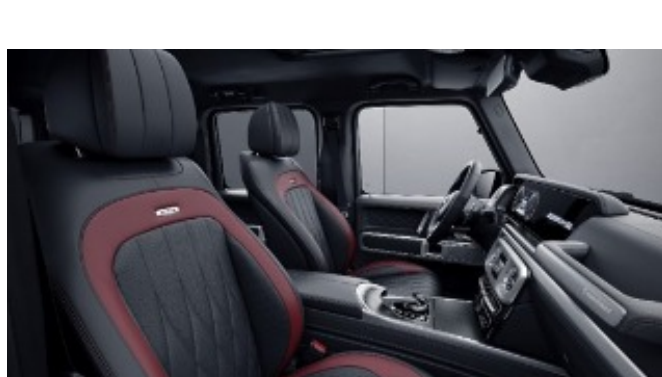

917A - Black w/ bengal red A-Band

Requires G manufaktur Interior Package Plus (DD5)