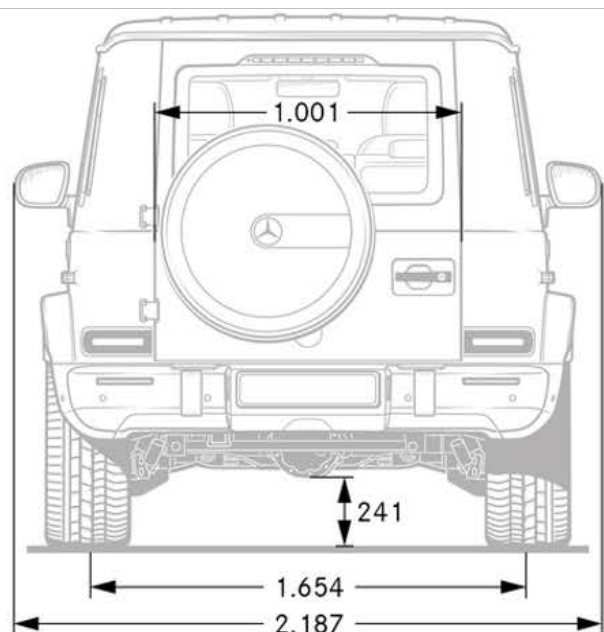

Specifications

G63W4

Chassis

Drivetrain

Transmission	AMG SPEEDSHIFT TCT 9G Automatic Transmission
Drive Configuration	All-wheel drive

Engine

Engine Configuration	Handcrafted AMG 4.0L V8 Biturbo Engine
Power (hp)	577
Fuel Requirement (Octane)	91
Torque (lb-ft)	627
Compression	8.6:1
Fuel Tank Size (gallons)	26.42
Displacement (cc)	3,982

Performance

Acceleration 0-60 mph (sec)	4.5
Top Speed (mph)	137/149 (w/ drivers package)

Fuel Economy

Fuel Economy	Cty/Hwy/Combined TBD

Exterior Dimensions

Vehicle Length (in.)	191.85
Vehicle Width with Mirrors (in.)	86.10
Vehicle Height (in.)	77.40
Wheelbase (in.)	113.78
Curb Weight (lbs.)	5,842

Wheels and Tires

Interior Dimensions

Trunk Size (cubic feet)	37.39