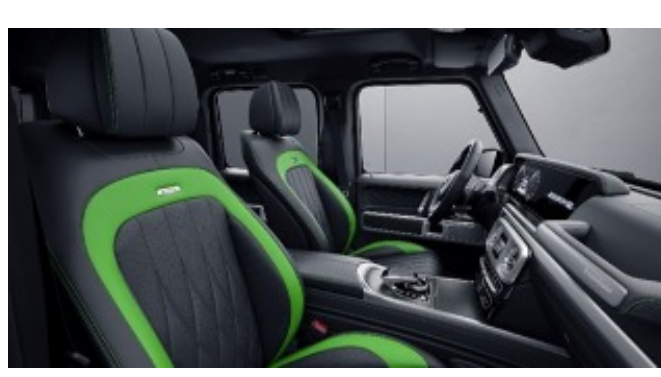

916A - Black w/ lime green A-Band

Requires G manufaktur Interior Package Plus (DD5)