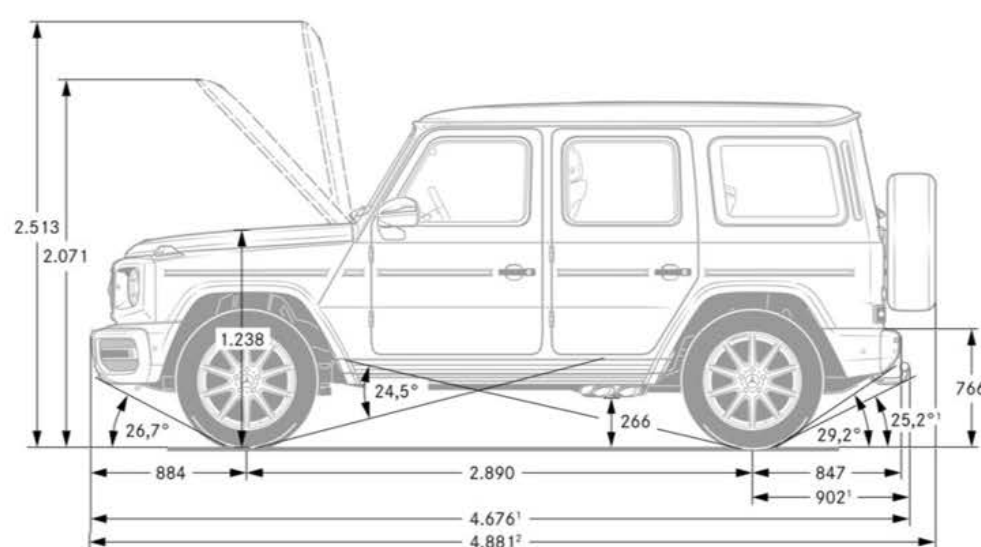

Specifications

G63W4

Chassis

Drivetrain

Transmission	AMG SPEEDSHIFT TCT 9G Automatic Transmission
Drive Configuration	All-wheel drive

Engine

Engine Configuration	Handcrafted AMG 4.0L V8 Biturbo Engine
Power (hp)	577
Fuel Requirement (Octane)	91
Torque (lb-ft)	627
Compression	8.6:1
Fuel Tank Size (gallons)	26.42
Displacement (cc)	3,982

Performance

Acceleration 0-60 mph (sec)	4.5
Top Speed (mph)	137/149 (w/ drivers package)

Fuel Economy

Fuel Economy	Cty/Hwy/Combined TBD

Exterior Dimensions

Vehicle Length (in.)	191.85
Vehicle Width with Mirrors (in.)	86.10
Vehicle Height (in.)	77.40
Wheelbase (in.)	113.78
Curb Weight (lbs.)	5,842

Wheels and Tires

Interior Dimensions

Trunk Size (cubic feet)	37.39