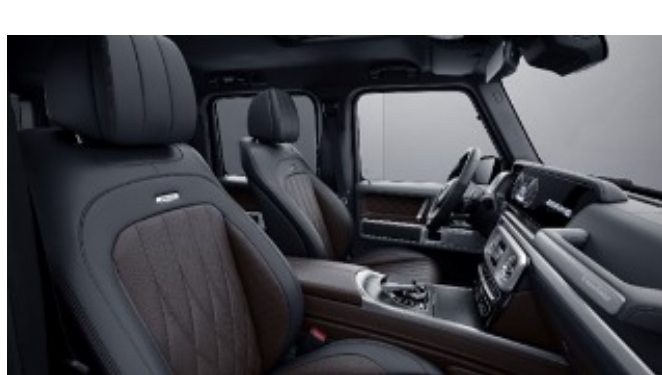

G manufaktur Exclusive Two Tone Nappa Leather

952 - Yacht Blue/Black

Requires G manufaktur Interior Package Plus (DD5)

953A - Platinum White/Black

Requires G manufaktur Interior Package Plus (DD5)

954 - Espresso Brown/Black