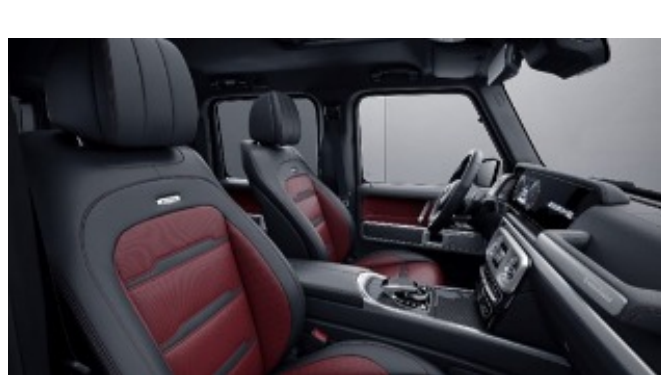

G manufaktur Two Tone Nappa Leather

952 - Yacht Blue/Black

Requires G manufaktur Interior Package (DD4)

953 - Platinum White/Black

Requires G manufaktur Interior Package (DD4)

954 - Espresso Brown/Black

Requires G manufaktur Interior Package (DD4)