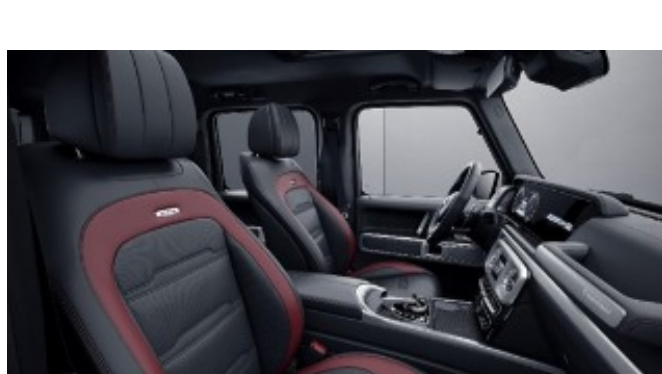

917 - Black w/ bengal red A-Band

Requires G manufaktur Interior Package Plus (DD4)