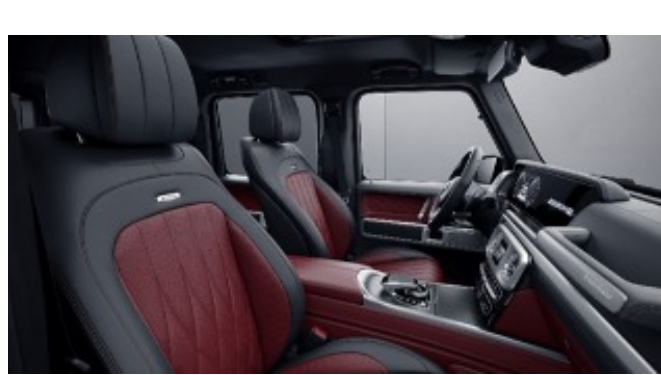

957 - Bengal Red/Black

Requires G manufaktur Interior Package Plus (DD5)