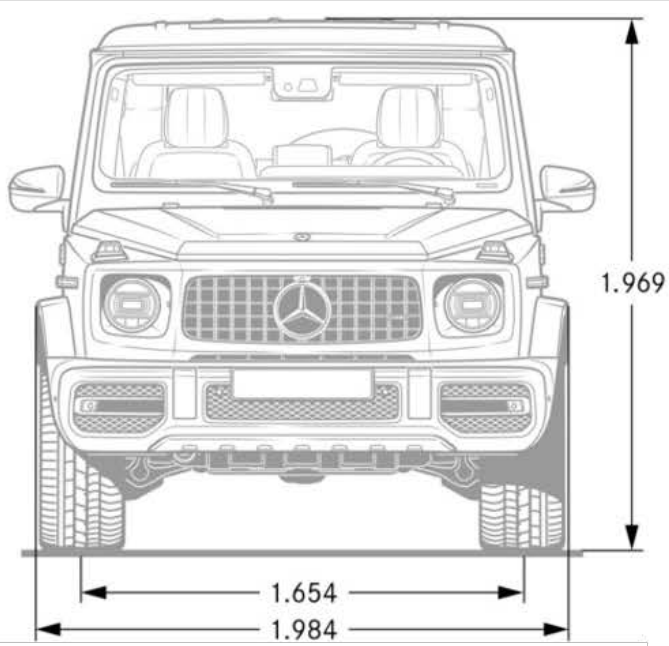

Specifications

G63W4

Chassis

Drivetrain

Transmission	AMG SPEEDSHIFT TCT 9G Automatic Transmission
Drive Configuration	All-wheel drive

Engine

Engine Configuration	Handcrafted AMG 4.0L V8 Biturbo Engine
Power (hp)	577
Fuel Requirement (Octane)	91
Torque (lb-ft)	627
Compression	8.6:1
Fuel Tank Size (gallons)	26.42
Displacement (cc)	3,982

Performance

Acceleration 0-60 mph (sec)	4.5
Top Speed (mph)	137/149 (w/ drivers package)

Fuel Economy

Fuel Economy	Cty/Hwy/Combined TBD

Exterior Dimensions

Vehicle Length (in.)	191.85
Vehicle Width with Mirrors (in.)	86.10
Vehicle Height (in.)	77.40
Wheelbase (in.)	113.78
Curb Weight (lbs.)	5,842

Wheels and Tires

Interior Dimensions

Trunk Size (cubic feet)	37.39