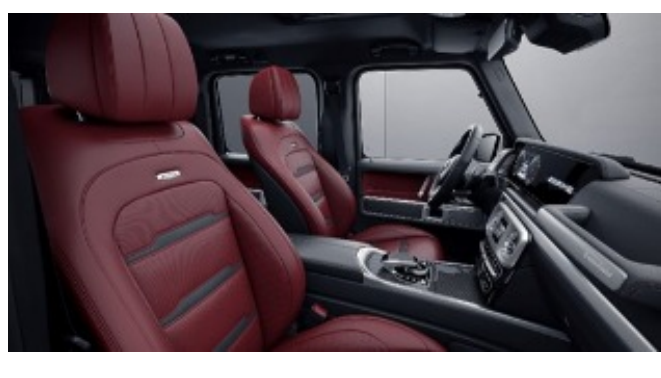

G manufaktur Single Tone Nappa Leather

922 - Yacht Blue

Requires G manufaktur Interior Package (DD4)

923 - Platinum White

Requires G manufaktur Interior Package (DD4)

924 - Espresso Brown

Requires G manufaktur Interior Package (DD4)