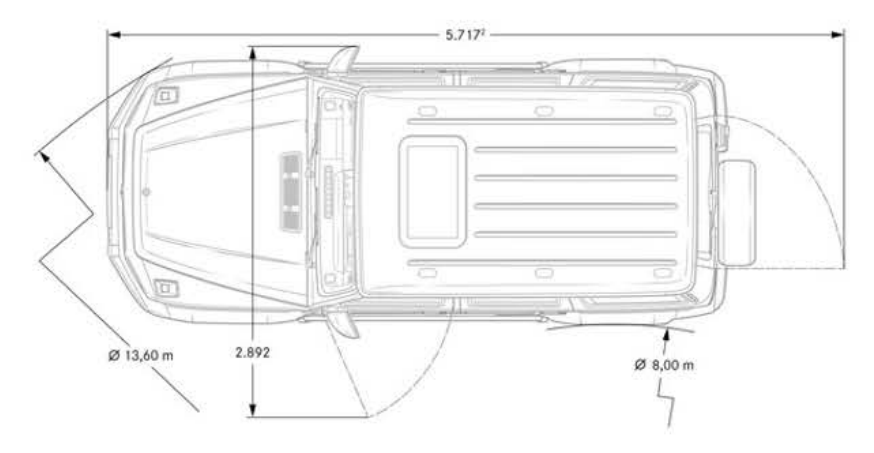

Performance

Acceleration 0-60 mph (sec)	4.5
Top Speed (mph)	137/149 (w/ drivers package)

Fuel Economy

Fuel Economy	Cty/Hwy/Combined TBD
---------------------	----------------------

Exterior Dimensions

Vehicle Length (in.)	191.85
Vehicle Width with Mirrors (in.)	86.10
Vehicle Height (in.)	77.40
Wheelbase (in.)	113.78
Curb Weight (lbs.)	5,842

Wheels and Tires

Interior Dimensions

Trunk Size (cubic feet)	37.39
--------------------------------	-------

Options In Detail

Steering Wheels

AMG Performance Steering Wheel in Black Nappa Leather (VL9)

Standard