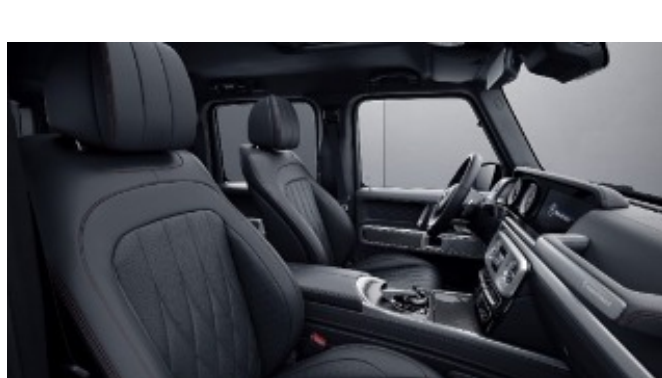

907 - Black w/ red stitching

Requires G manufaktur Interior Package Plus (DD5)