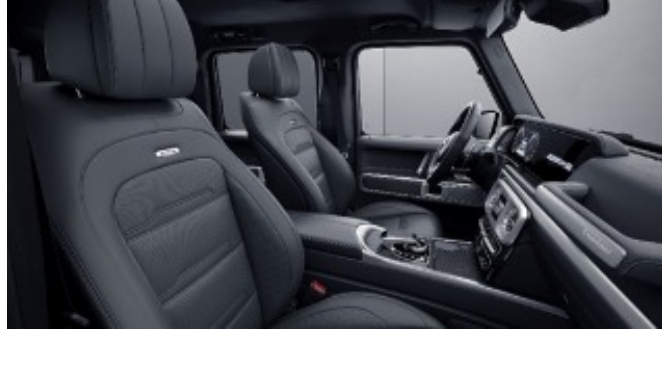

928 - Titanium Grey Pearl

Requires G manufaktur Interior Package (DD4)