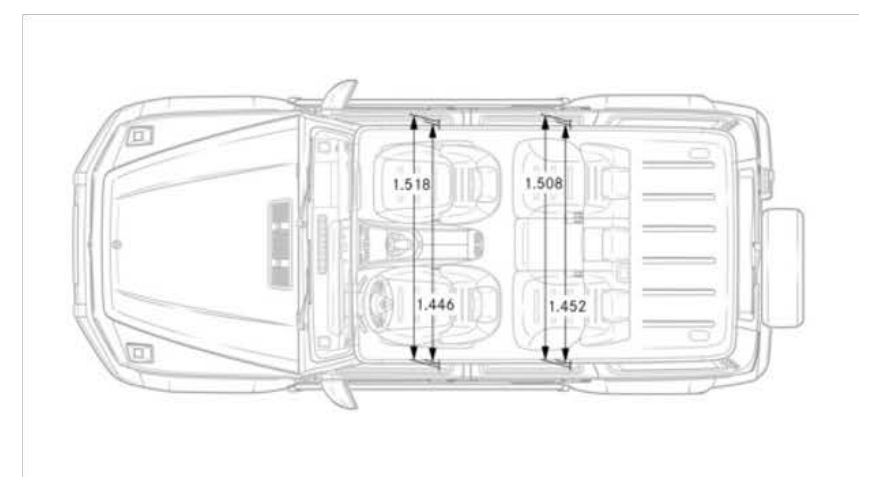

Specifications

G63W4

Chassis

Drivetrain

Transmission	AMG SPEEDSHIFT TCT 9G Automatic Transmission
Drive Configuration	All-wheel drive

Engine

Engine Configuration	Handcrafted AMG 4.0L V8 Biturbo Engine
Power (hp)	577
Fuel Requirement (Octane)	91
Torque (lb-ft)	627
Compression	8.6:1
Fuel Tank Size (gallons)	26.42
Displacement (cc)	3,982

Performance

Acceleration 0-60 mph (sec)	4.5
Top Speed (mph)	137/149 (w/ drivers package)

Fuel Economy

Fuel Economy	Cty/Hwy/Combined TBD

Exterior Dimensions

Vehicle Length (in.)	191.85
Vehicle Width with Mirrors (in.)	86.10
Vehicle Height (in.)	77.40
Wheelbase (in.)	113.78
Curb Weight (lbs.)	5,842

Wheels and Tires

Interior Dimensions

Trunk Size (cubic feet)	37.39