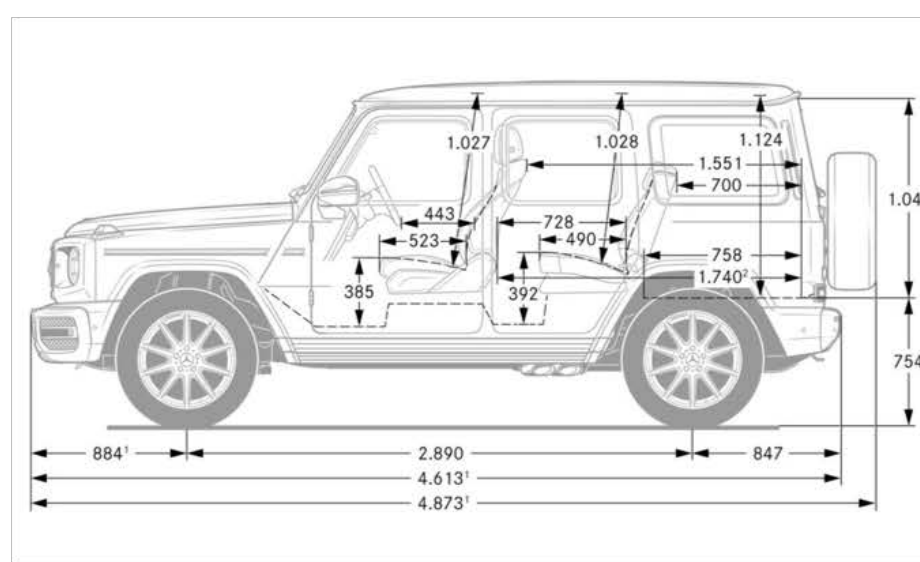

Specifications

G63W4

Chassis

Drivetrain

Transmission	AMG SPEEDSHIFT TCT 9G Automatic Transmission
Drive Configuration	All-wheel drive

Engine

Engine Configuration	Handcrafted AMG 4.0L V8 Biturbo Engine
Power (hp)	577
Fuel Requirement (Octane)	91
Torque (lb-ft)	627
Compression	8.6:1
Fuel Tank Size (gallons)	26.42
Displacement (cc)	3,982

Performance

Acceleration 0-60 mph (sec)	4.5
Top Speed (mph)	137/149 (w/ drivers package)

Fuel Economy

Fuel Economy	Cty/Hwy/Combined TBD

Exterior Dimensions

Vehicle Length (in.)	191.85
Vehicle Width with Mirrors (in.)	86.10
Vehicle Height (in.)	77.40
Wheelbase (in.)	113.78
Curb Weight (lbs.)	5,842

Wheels and Tires

Interior Dimensions

Trunk Size (cubic feet)	37.39