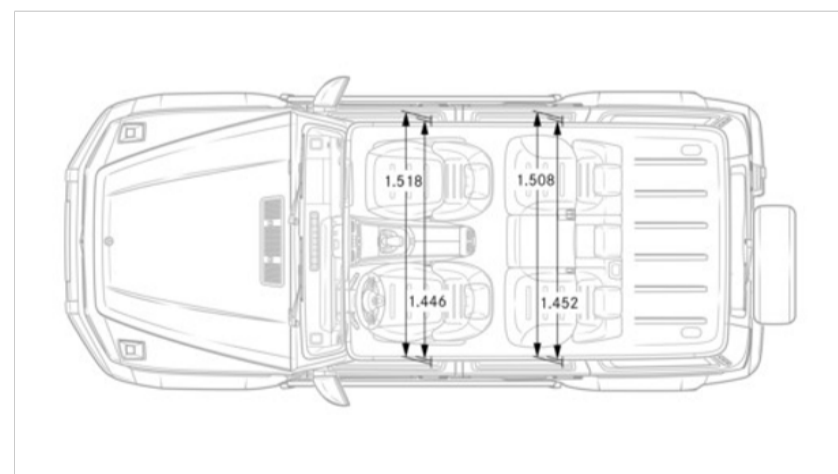

Specifications

G63W4

Chassis

Drivetrain

Transmission	AMG SPEEDSHIFT TCT 9G Automatic Transmission
Drive Configuration	All-wheel drive

Engine

Engine Configuration	Handcrafted AMG 4.0L V8 Biturbo Engine
Power (hp)	577
Fuel Requirement (Octane)	91
Torque (lb-ft)	627
Compression	8.6:1
Fuel Tank Size (gallons)	26.42
Displacement (cc)	3,982

Performance

Acceleration 0-60 mph (sec)	4.5
Top Speed (mph)	137/149 (w/ drivers package)

Fuel Economy

Fuel Economy	Cty/Hwy/Combined TBD

Exterior Dimensions

Vehicle Length (in.)	191.85
Vehicle Width with Mirrors (in.)	86.10
Vehicle Height (in.)	77.40
Wheelbase (in.)	113.78
Curb Weight (lbs.)	5,842

Wheels and Tires

Interior Dimensions

Trunk Size (cubic feet)	37.39