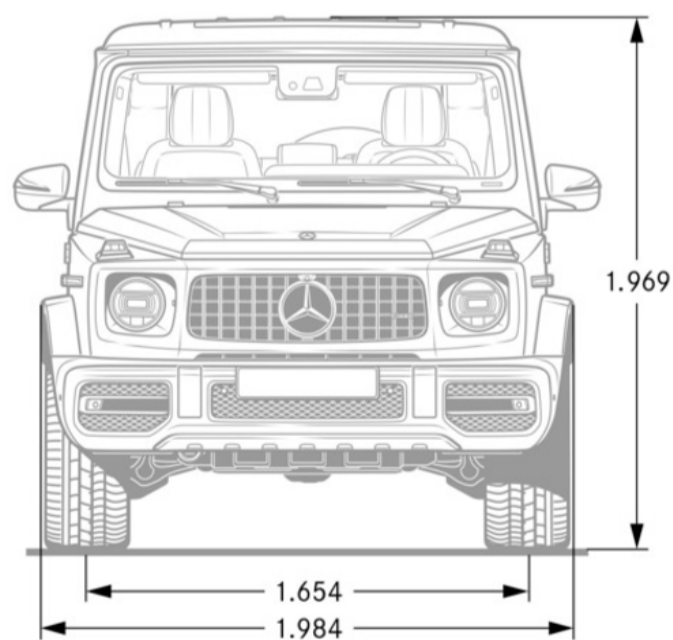

Specifications

G63W4

Chassis

Drivetrain

Transmission	AMG SPEEDSHIFT TCT 9G Automatic Transmission
Drive Configuration	All-wheel drive

Engine

Engine Configuration	Handcrafted AMG 4.0L V8 Biturbo Engine
Power (hp)	577
Fuel Requirement (Octane)	91
Torque (lb-ft)	627
Compression	8.6:1
Fuel Tank Size (gallons)	26.42
Displacement (cc)	3,982

Performance

Acceleration 0-60 mph (sec)	4.5
Top Speed (mph)	137/149 (w/ drivers package)

Fuel Economy

Fuel Economy	Cty/Hwy/Combined TBD

Exterior Dimensions

Vehicle Length (in.)	191.85
Vehicle Width with Mirrors (in.)	86.10
Vehicle Height (in.)	77.40
Wheelbase (in.)	113.78
Curb Weight (lbs.)	5,842

Wheels and Tires

Interior Dimensions

Trunk Size (cubic feet)	37.39