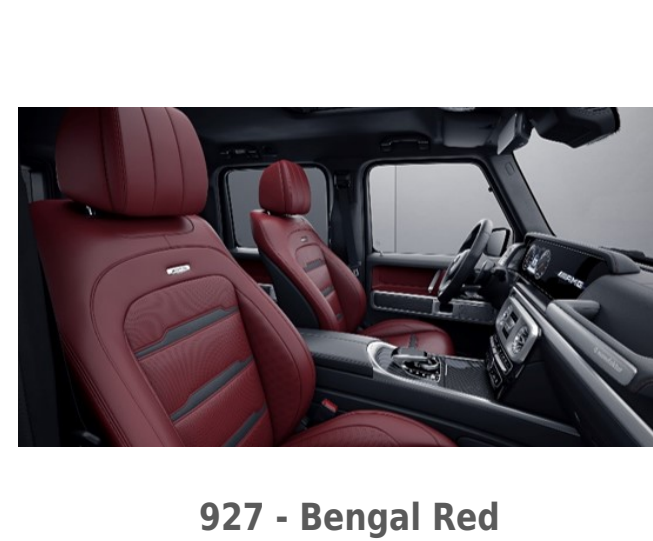

916A - Black w/ lime green A-Band