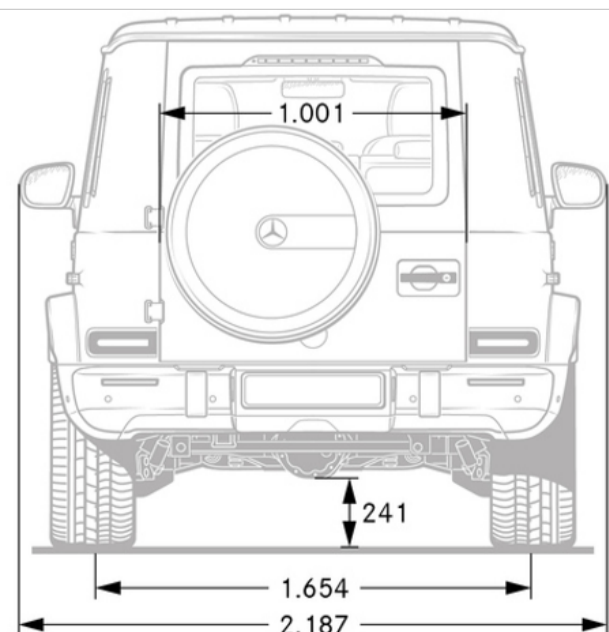

Specifications

G63W4

Chassis

Drivetrain

Transmission	AMG SPEEDSHIFT TCT 9G Automatic Transmission
Drive Configuration	All-wheel drive

Engine

Engine Configuration	Handcrafted AMG 4.0L V8 Biturbo Engine
Power (hp)	577
Fuel Requirement (Octane)	91
Torque (lb-ft)	627
Compression	8.6:1
Fuel Tank Size (gallons)	26.42
Displacement (cc)	3,982

Performance

Acceleration 0-60 mph (sec)	4.5
Top Speed (mph)	137/149 (w/ drivers package)

Fuel Economy

Fuel Economy	Cty/Hwy/Combined TBD

Exterior Dimensions

Vehicle Length (in.)	191.85
Vehicle Width with Mirrors (in.)	86.10
Vehicle Height (in.)	77.40
Wheelbase (in.)	113.78
Curb Weight (lbs.)	5,842

Wheels and Tires

Interior Dimensions

Trunk Size (cubic feet)	37.39