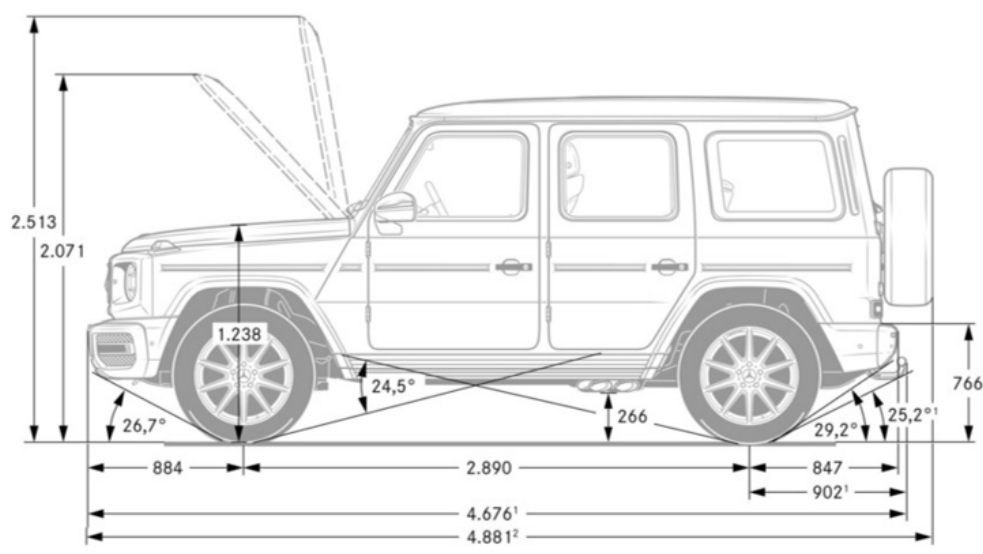

Specifications

G63W4

Chassis

Drivetrain

Transmission	AMG SPEEDSHIFT TCT 9G Automatic Transmission
Drive Configuration	All-wheel drive

Engine

Engine Configuration	Handcrafted AMG 4.0L V8 Biturbo Engine
Power (hp)	577
Fuel Requirement (Octane)	91
Torque (lb-ft)	627
Compression	8.6:1
Fuel Tank Size (gallons)	26.42
Displacement (cc)	3,982

Performance

Acceleration 0-60 mph (sec)	4.5
Top Speed (mph)	137/149 (w/ drivers package)

Fuel Economy

Fuel Economy	Cty/Hwy/Combined TBD

Exterior Dimensions

Vehicle Length (in.)	191.85
Vehicle Width with Mirrors (in.)	86.10
Vehicle Height (in.)	77.40
Wheelbase (in.)	113.78
Curb Weight (lbs.)	5,842

Wheels and Tires

Interior Dimensions

Trunk Size (cubic feet)	37.39