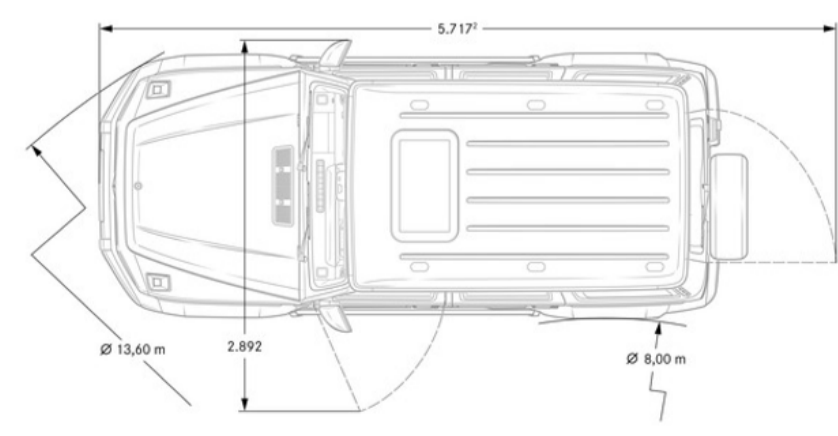

Specifications

G63W4

Chassis

Drivetrain

Transmission	AMG SPEEDSHIFT TCT 9G Automatic Transmission
Drive Configuration	All-wheel drive

Engine

Engine Configuration	Handcrafted AMG 4.0L V8 Biturbo Engine
Power (hp)	577
Fuel Requirement (Octane)	91
Torque (lb-ft)	627
Compression	8.6:1
Fuel Tank Size (gallons)	26.42
Displacement (cc)	3,982

Performance

Acceleration 0-60 mph (sec)	4.5
Top Speed (mph)	137/149 (w/ drivers package)

Fuel Economy

Fuel Economy	Cty/Hwy/Combined TBD

Exterior Dimensions

Vehicle Length (in.)	191.85
Vehicle Width with Mirrors (in.)	86.10
Vehicle Height (in.)	77.40
Wheelbase (in.)	113.78
Curb Weight (lbs.)	5,842

Wheels and Tires

Interior Dimensions

Trunk Size (cubic feet)	37.39