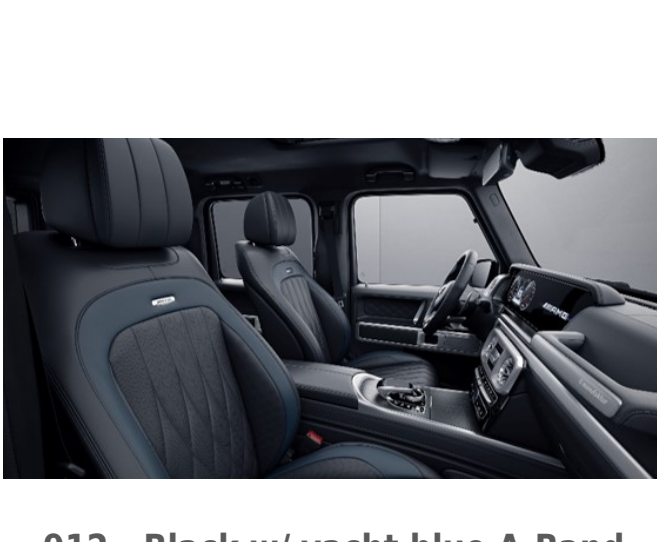

912 - Black w/ yacht blue A-Band

Requires G manufaktur Interior Package (DD4)