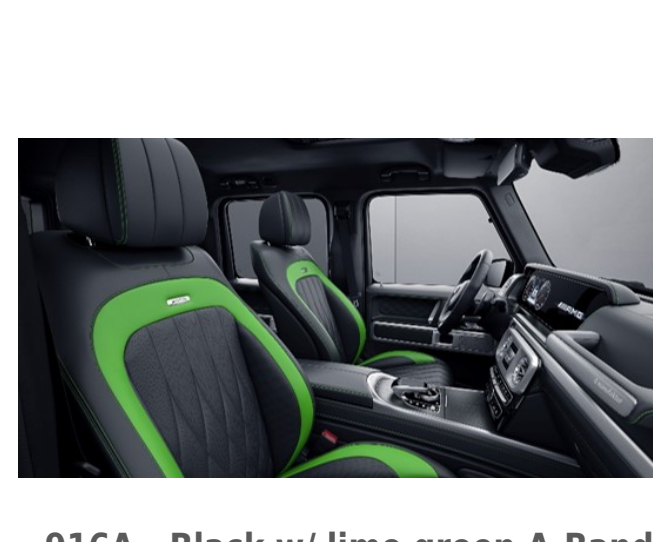

916 - Black w/ lime green A-Band