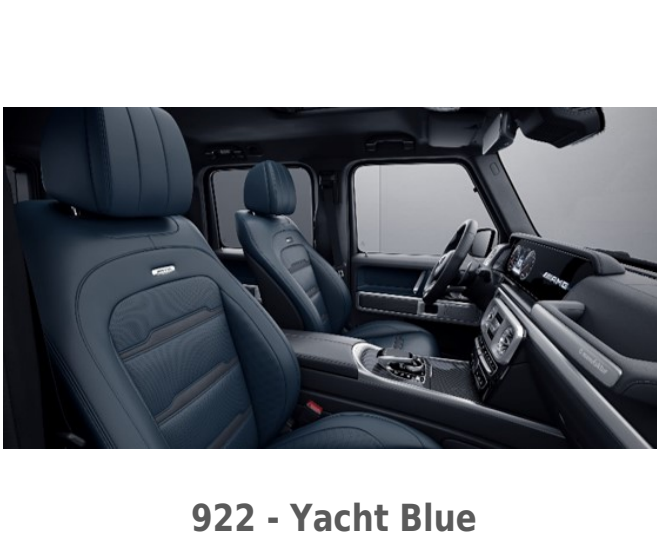

912 - Black w/ yacht blue A-Band