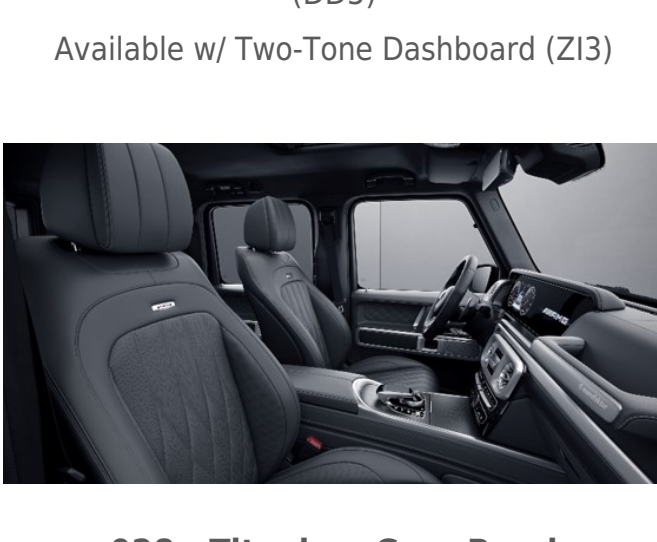

G manufaktur Single Tone Nappa Leather

922 - Yacht Blue

Requires G manufaktur Interior Package (DD4)