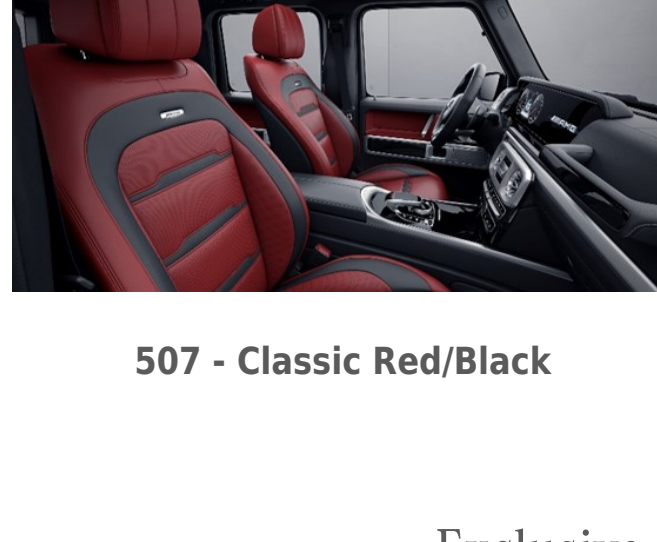

507 - Classic Red/Black