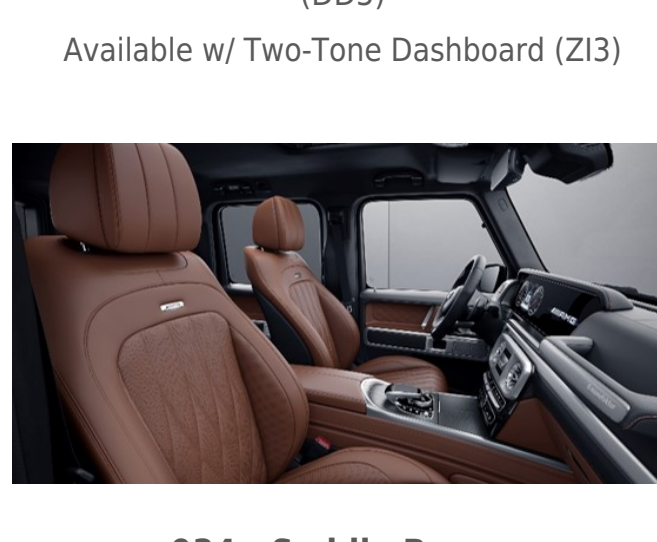

923 - Platinum White

Requires G manufaktur Interior Package (DD4)