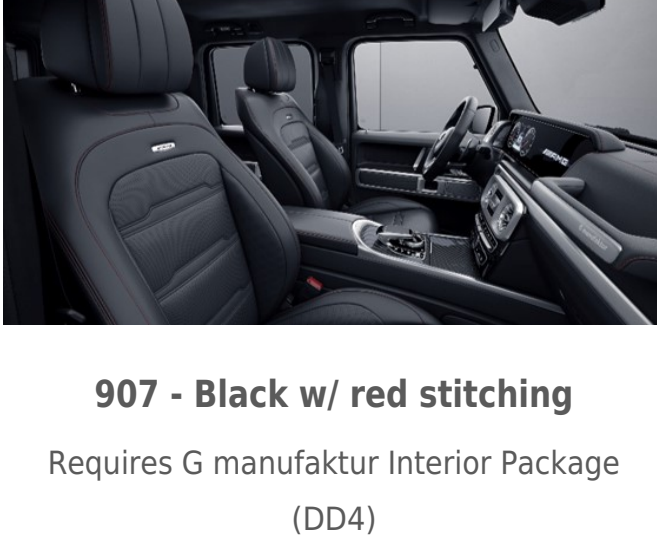

G manufaktur Nappa Leather w/ Contrast Stitching

902 - Black w/ yacht blue stitching

Requires G manufaktur Interior Package (DD4)