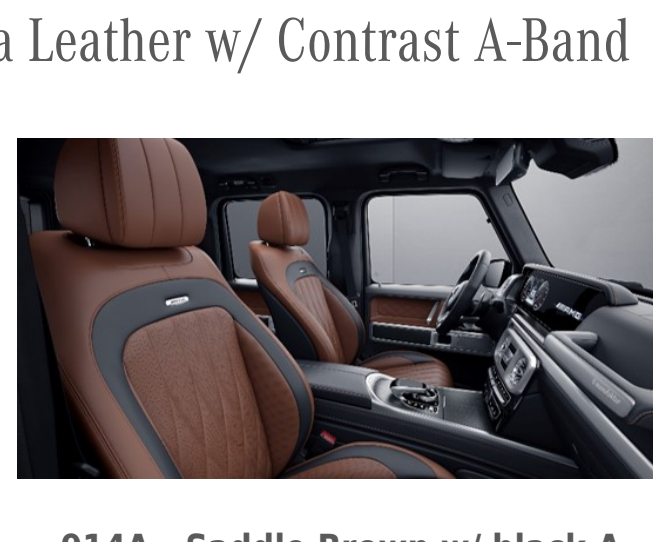

914 - Saddle Brown w/ black A-Band