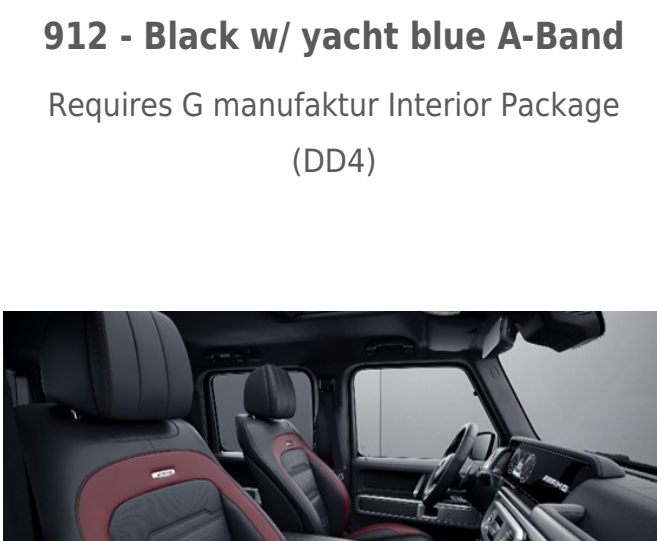

907 - Black w/ red A-Band