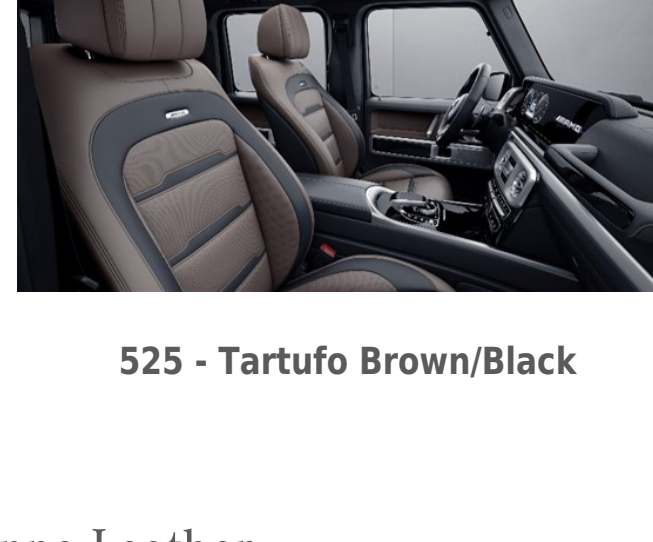

525 - Tartufo Brown/Black