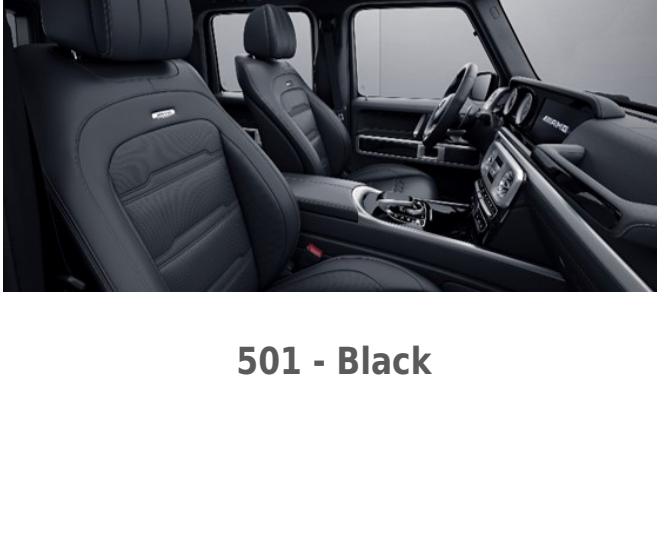

Upholstery

Nappa Leather

501 - Black