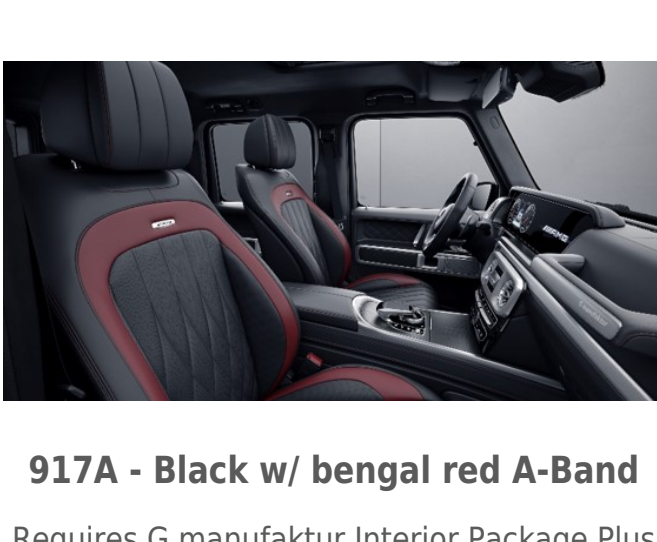

917 - Black w/ bengal red A-Band

G manufaktur Exclusive Nappa Leather w/ Contrast A-Band