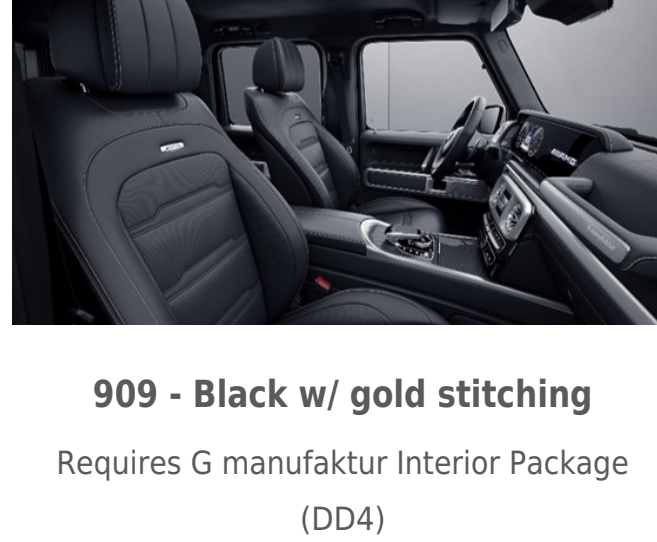

903 - Black w/ white stitching

Requires G manufaktur Interior Package (DD4)