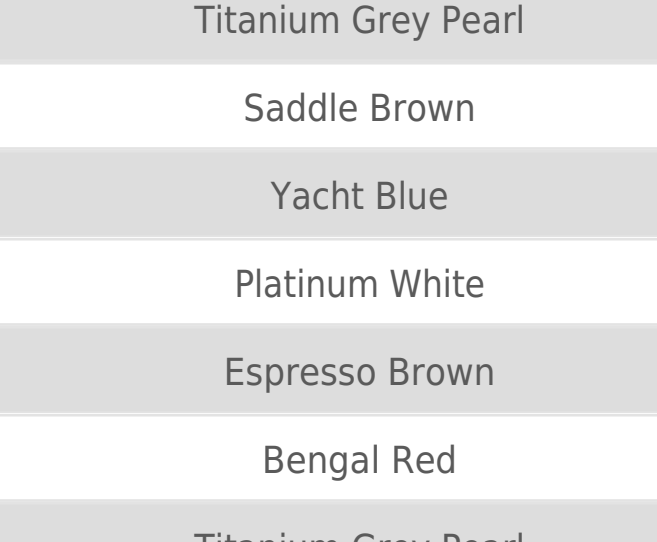

953A - Platinum White/Black

Available w/ Two-Tone Dashboard (Z13)