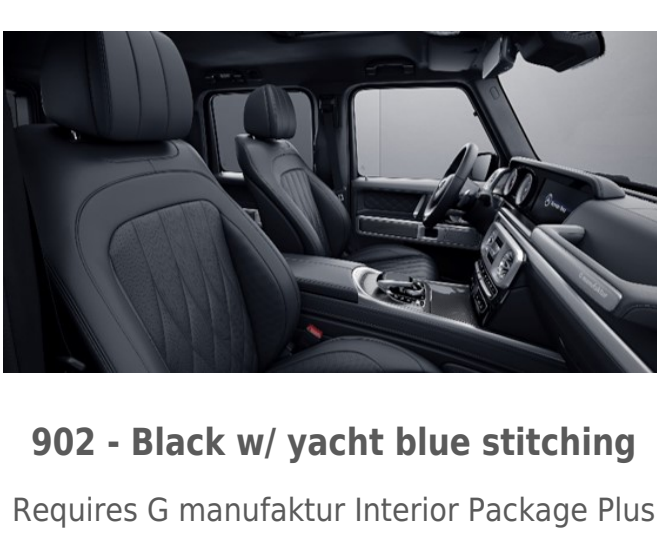

907 - Black w/ red stitching

Requires G manufaktur Interior Package (DD4)