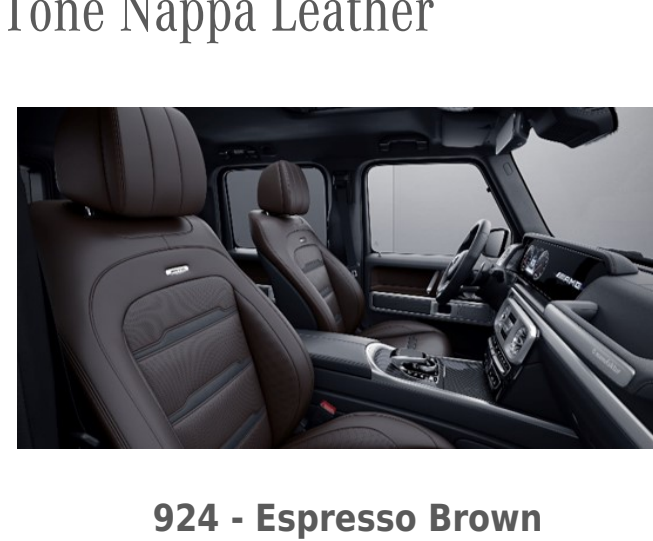

914A - Saddle Brown w/ black A-Band