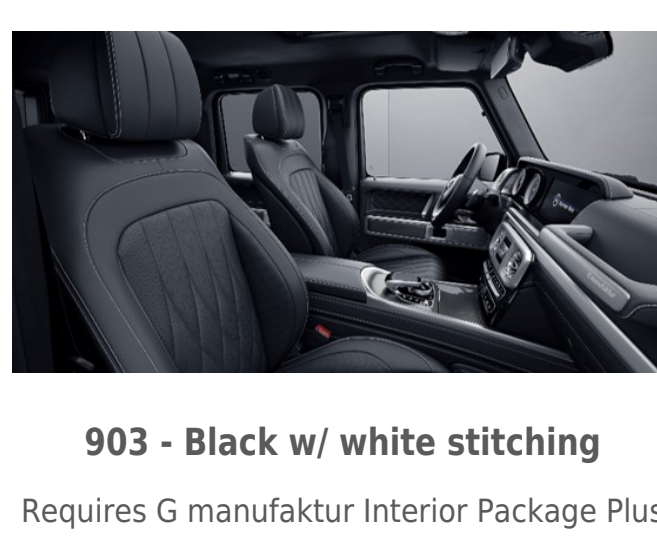

909 - Black w/ gold stitching

Requires G manufaktur Interior Package (DD4)