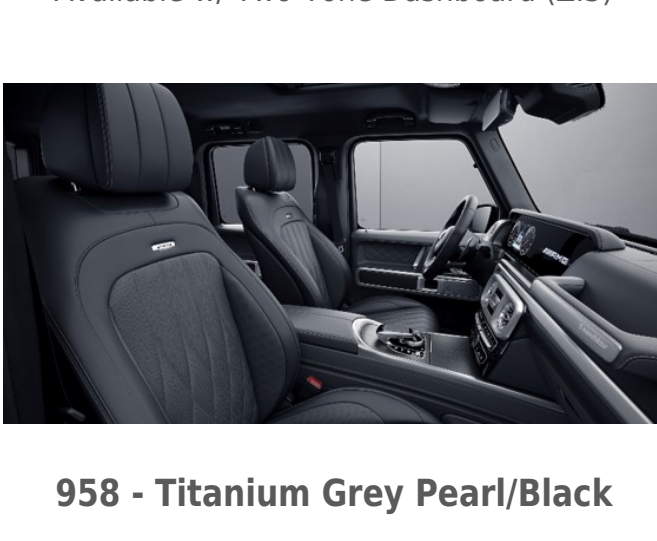

928 - Titanium Grey Pearl

Available w/ Two-Tone Dashboard (Z13)