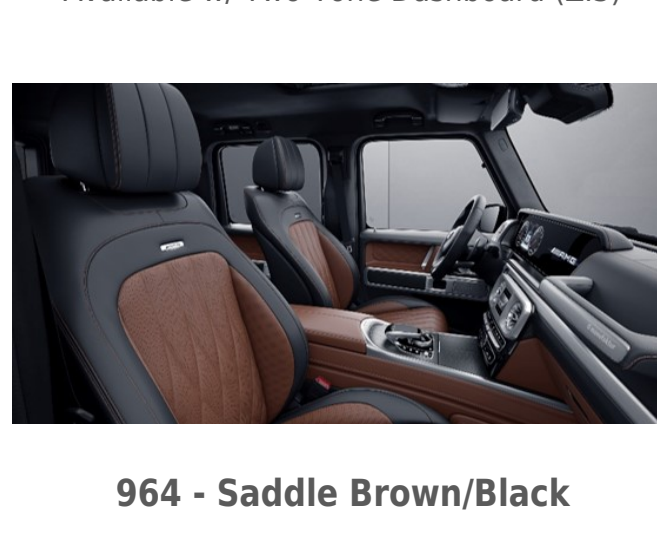

934 - Saddle Brown

Available w/ Two-Tone Dashboard (Z13)