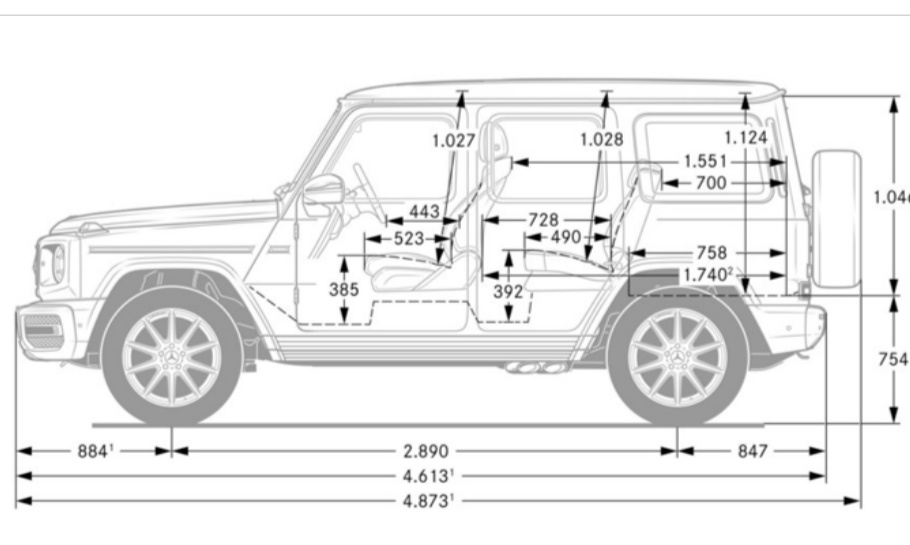

Specifications

G63W4

Chassis

Drivetrain

Transmission	AMG SPEEDSHIFT TCT 9G Automatic Transmission
Drive Configuration	All-wheel drive

Engine

Engine Configuration	Handcrafted AMG 4.0L V8 Biturbo Engine
Power (hp)	577
Fuel Requirement (Octane)	91
Torque (lb-ft)	627
Compression	8.6:1
Fuel Tank Size (gallons)	26.42
Displacement (cc)	3,982

Performance

Acceleration 0-60 mph (sec)	4.5
Top Speed (mph)	137/149 (w/ drivers package)

Fuel Economy

Fuel Economy	Cty/Hwy/Combined TBD

Exterior Dimensions

Vehicle Length (in.)	191.85
Vehicle Width with Mirrors (in.)	86.10
Vehicle Height (in.)	77.40
Wheelbase (in.)	113.78
Curb Weight (lbs.)	5,842

Wheels and Tires

Interior Dimensions

Trunk Size (cubic feet)	37.39