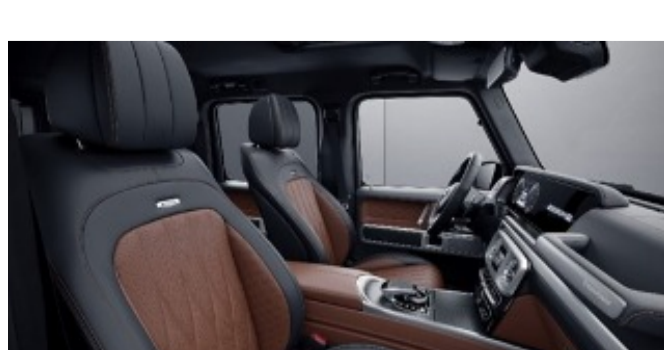

964 - Saddle Brown/Black

Requires G manufaktur Interior Package Plus (DD5)
Available w/ Two-Tone Dashboard (Z13)