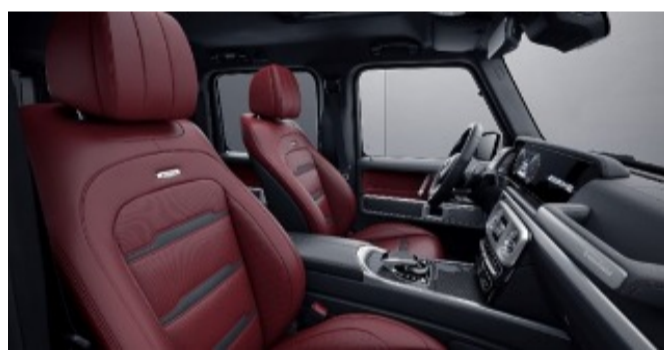

927 - Bengal Red

Requires G manufaktur Interior Package (DD4)