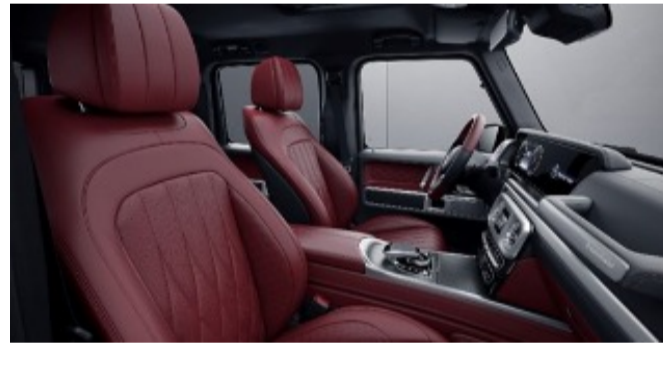

927 - Bengal Red