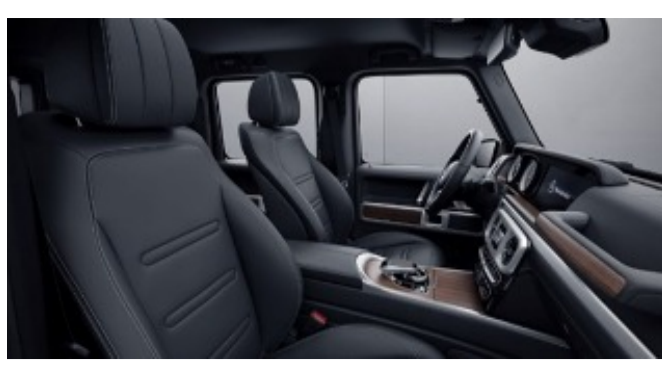

Upholstery

Leather

201 - Black

Not compatible with AMG Line (DG1)
Standard