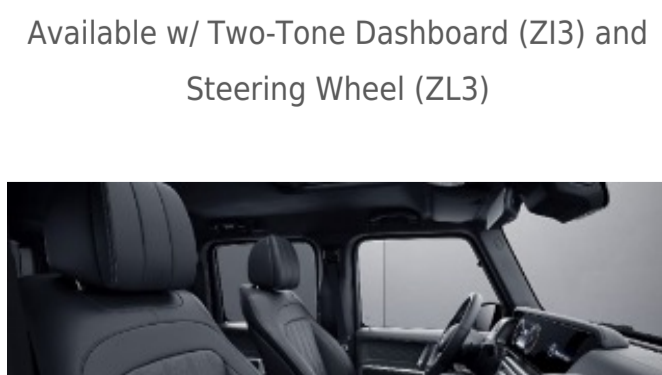

958 - Titanium Grey Pearl/Black