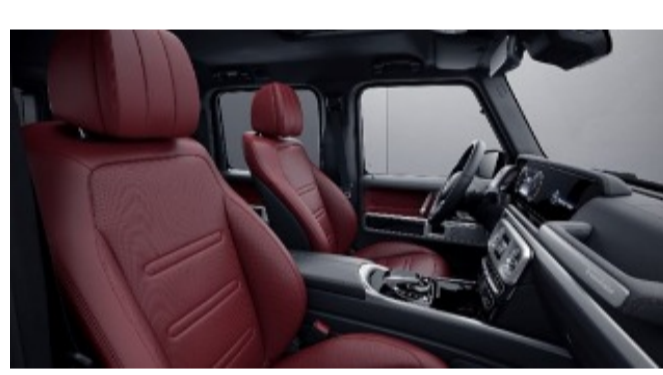

927 - Bengal Red