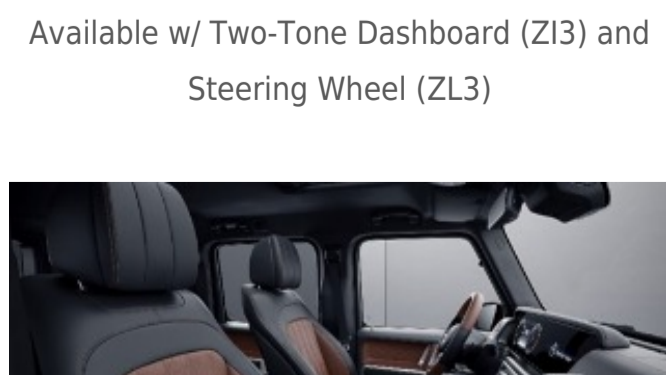

964 - Saddle Brown/Black