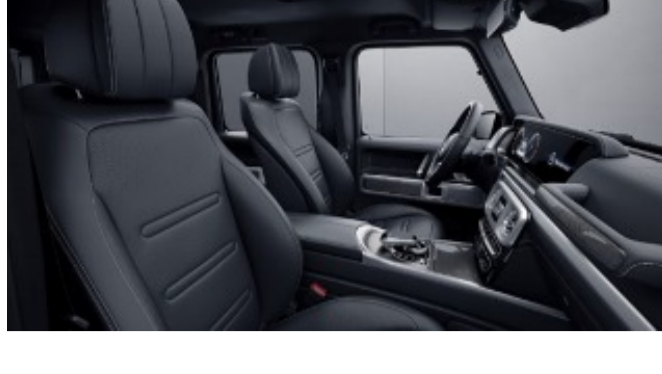

501 - Black

Requires Exclusive Interior Package (DB2)