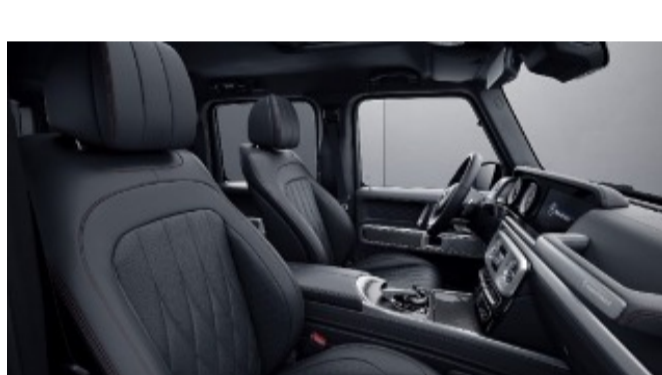

907 - Black w/ Red Stitching

Requires G manufaktur Interior Package Plus (DD5)