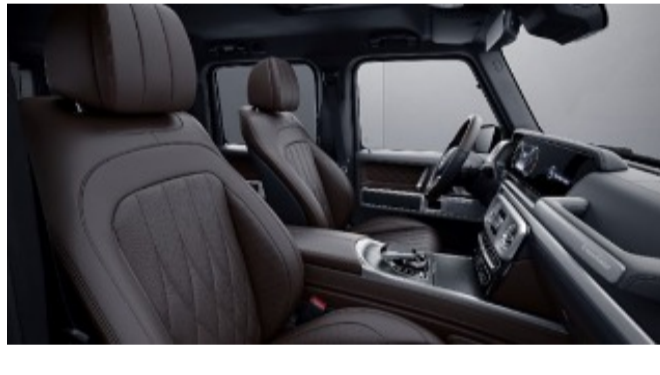

924 - Espresso Brown