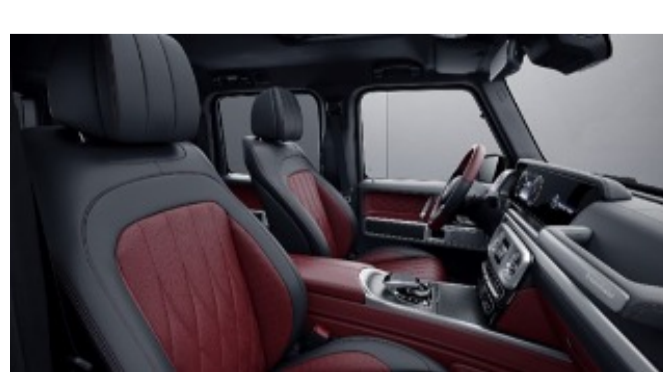

957 - Bengal Red/Black