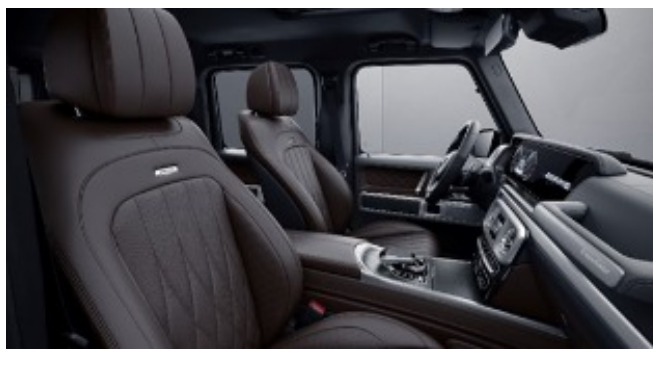

924 - Espresso Brown

Requires G manufaktur Interior Package Plus (DD5)

Available w/ Two-Tone Dashboard (ZI3)