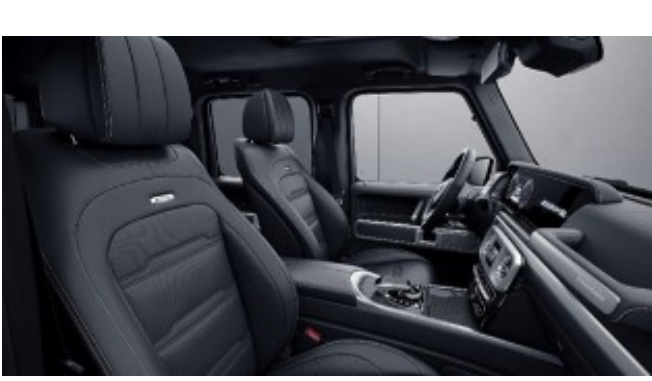

909 - Black w/ gold stitching

Requires G manufaktur Interior Package (DD4)