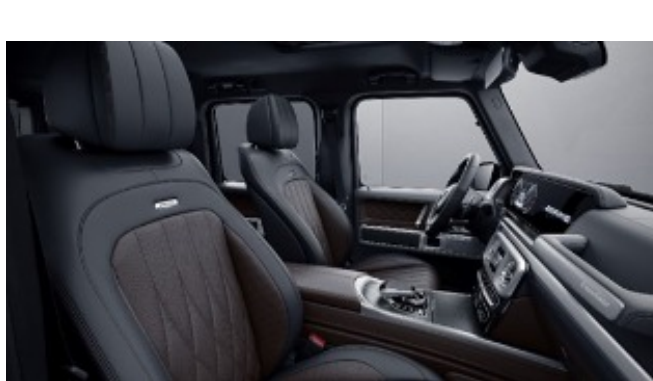

954 - Espresso Brown/Black

Requires G manufaktur Interior Package Plus (DD5)

Available w/ Two-Tone Dashboard (ZI3)