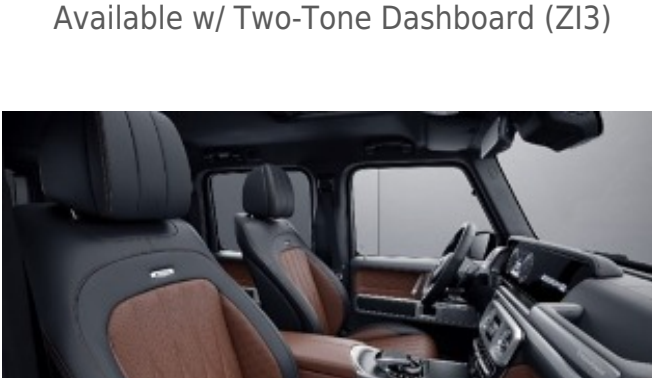

964 - Saddle Brown/Black

Requires G manufaktur Interior Package Plus (DD5)

Available w/ Two-Tone Dashboard (ZI3)