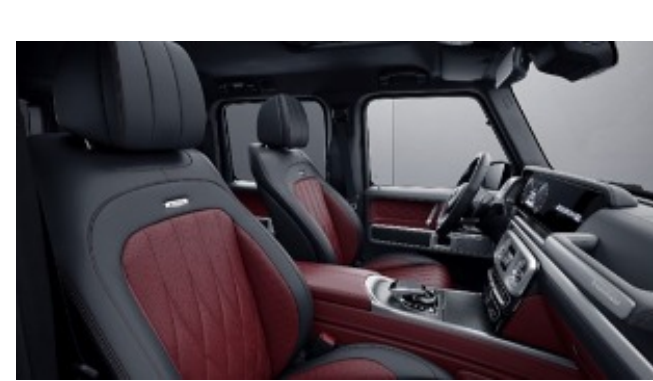

957 - Bengal Red/Black

Requires G manufaktur Interior Package Plus (DD5)

Available w/ Two-Tone Dashboard (ZI3)