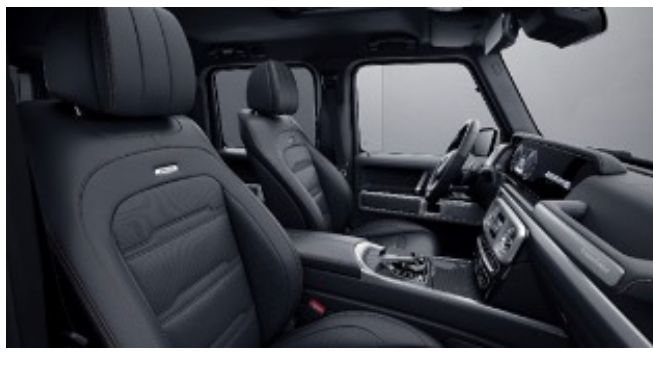

## G manufaktur Nappa Leather w/ Contrast Stitching

902 - Black w/ yacht blue stitching

Requires G manufaktur Interior Package (DD4)

903 - Black w/ white stitching

Requires G manufaktur Interior Package (DD4)