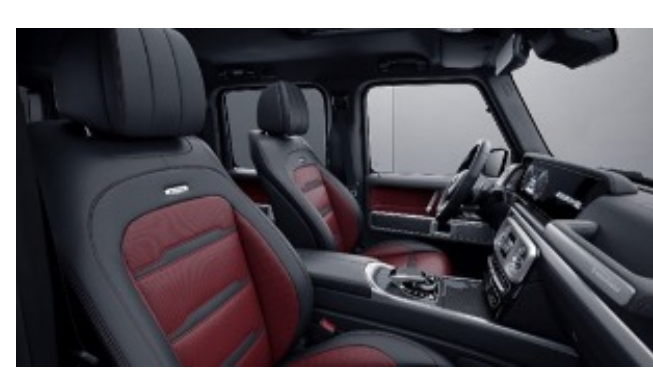

957 - Bengal Red/Black

Requires G manufaktur Interior Package (DD4)