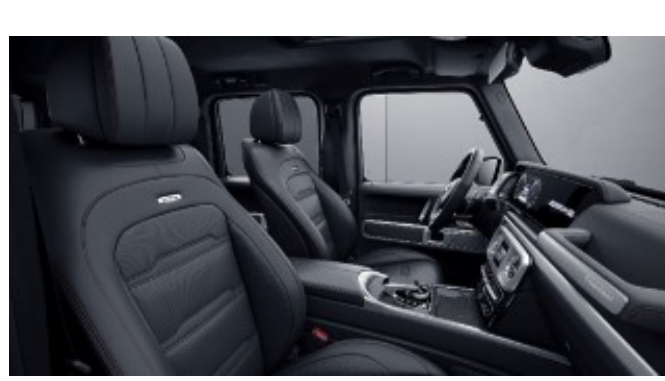

907 - Black w/ red stitching

Requires G manufaktur Interior Package (DD4)