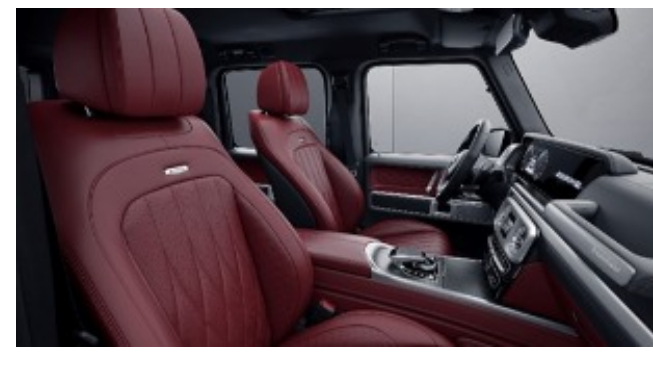

927 - Bengal Red

Requires G manufaktur Interior Package Plus (DD5)

Available w/ Two-Tone Dashboard (ZI3)