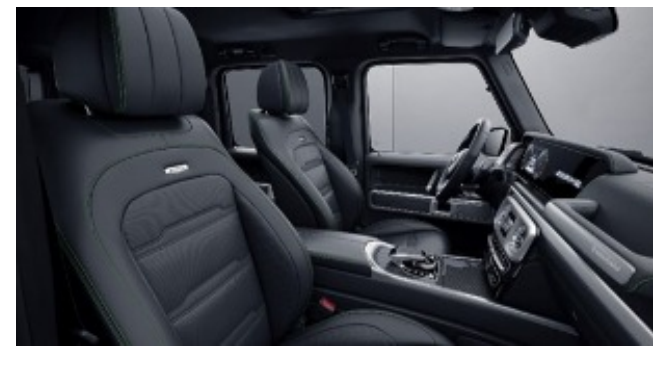

906 - Black w/ lime green stitching

Requires G manufaktur Interior Package (DD4)