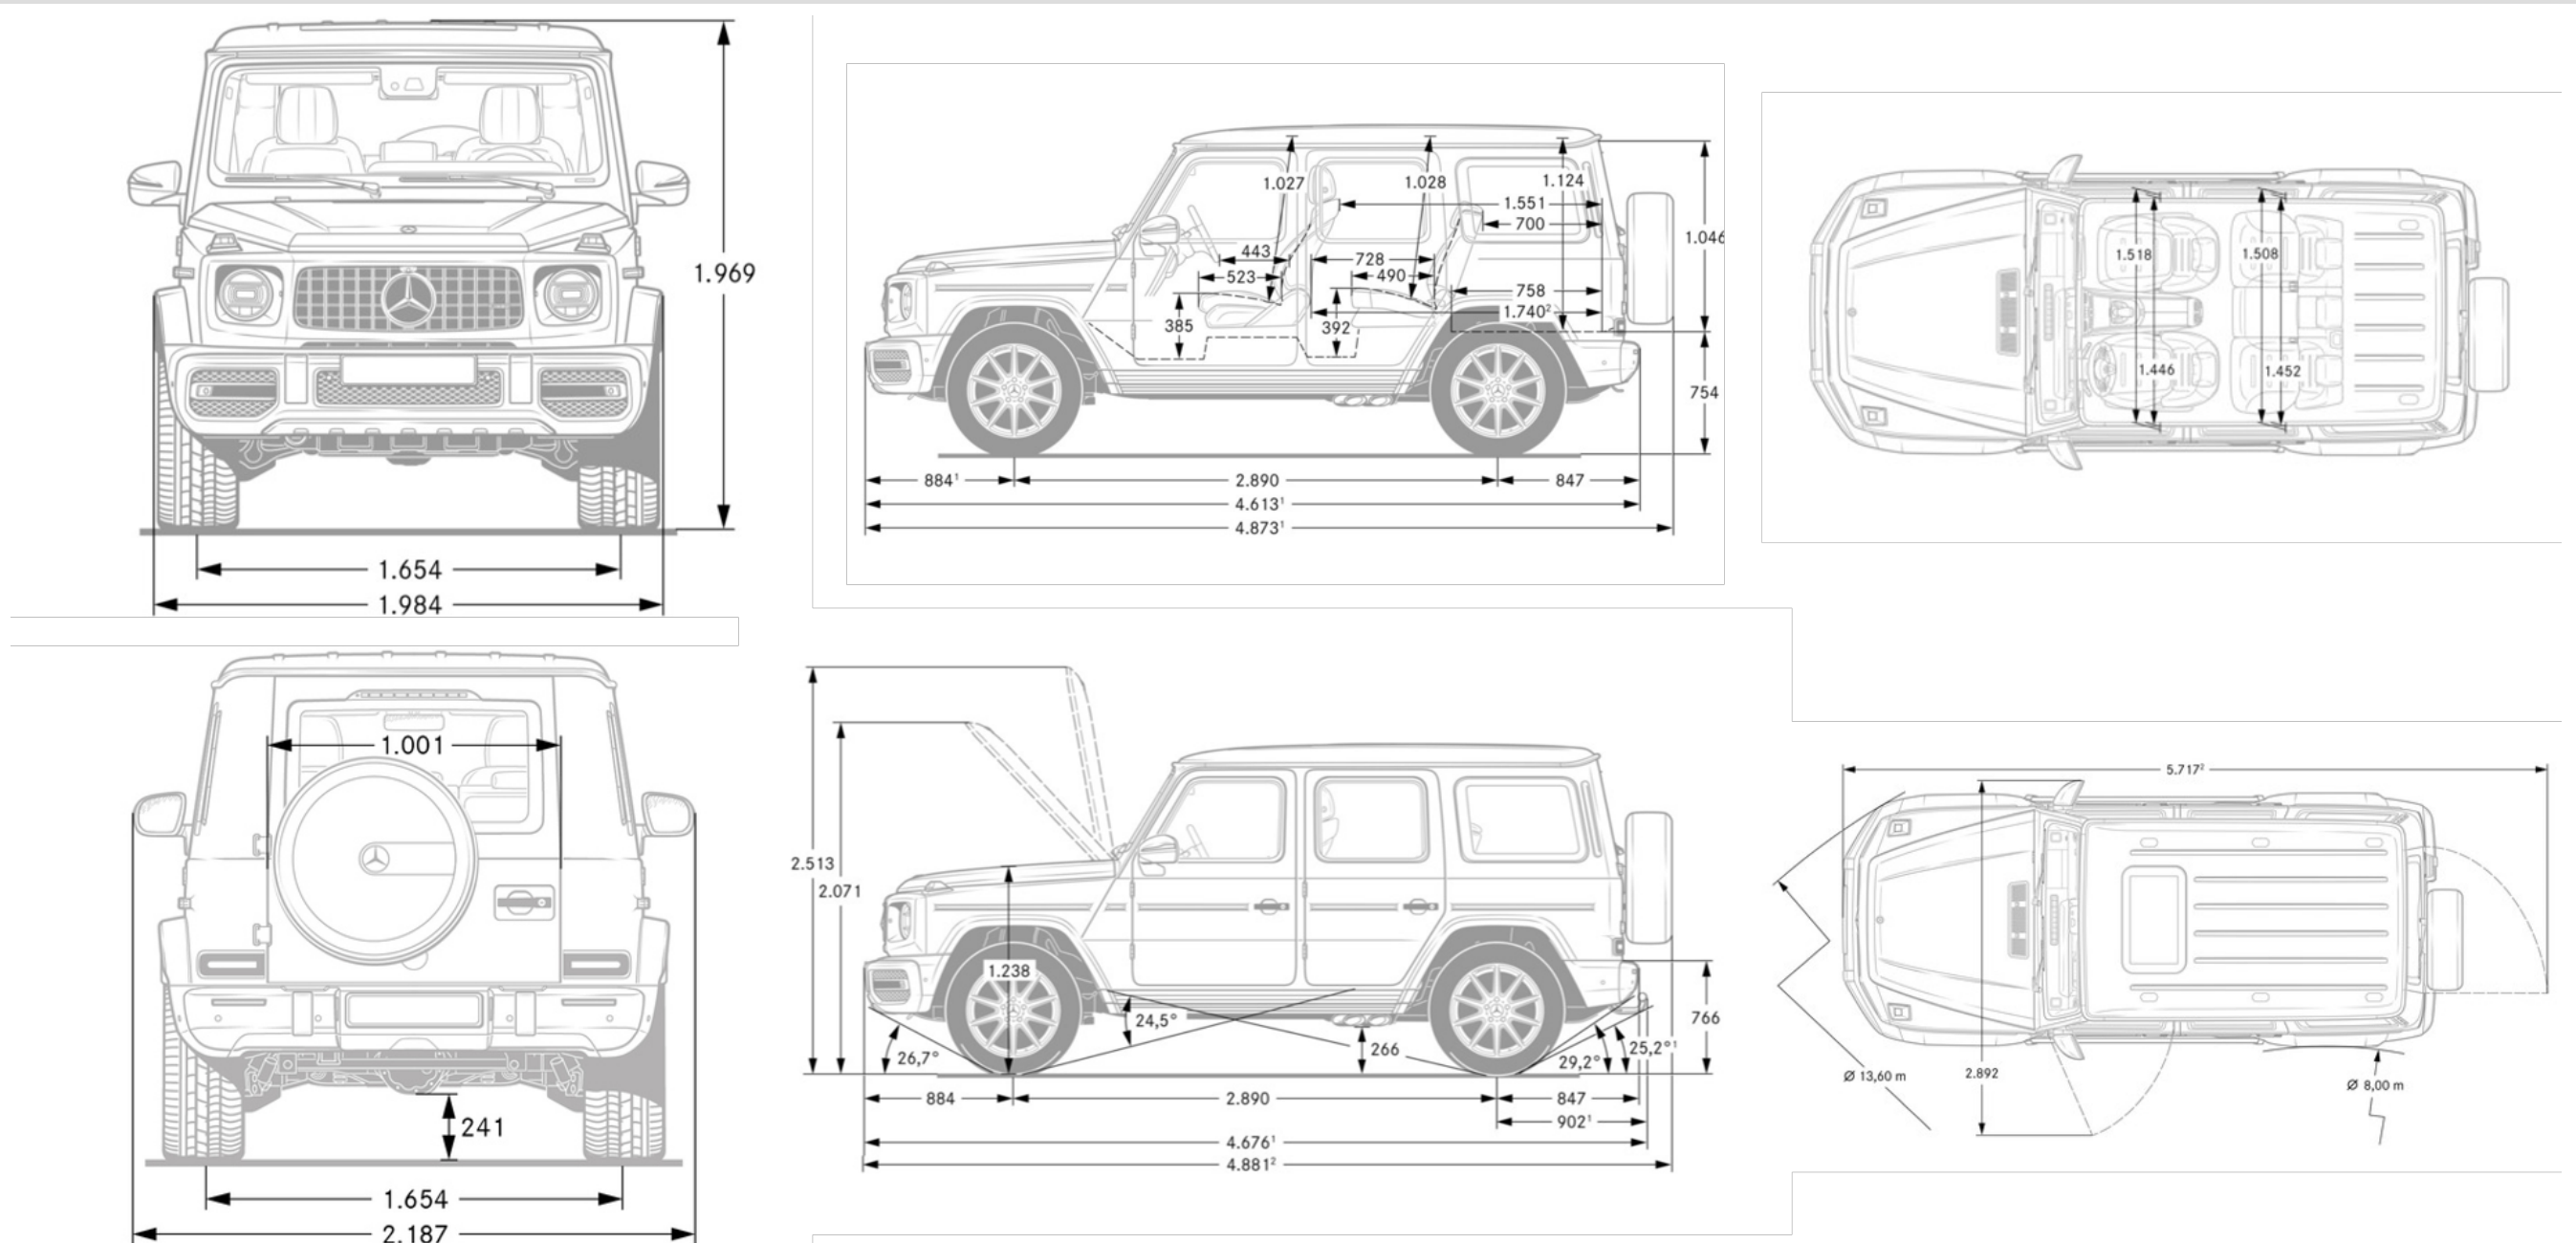

Specifications

G63W4

Chassis

Drivetrain

Transmission	AMG SPEEDSHIFT TCT 9G Automatic Transmission
Drive Configuration	All-wheel drive

Engine

Engine Configuration	Handcrafted AMG 4.0L V8 Biturbo Engine
Power (hp)	577
Fuel Requirement (Octane)	91
Torque (lb-ft)	627
Compression	8.6:1
Fuel Tank Size (gallons)	26.42
Displacement (cc)	3,982

Performance

Acceleration 0-60 mph (sec)	4.5
Top Speed (mph)	137/149 (w/ drivers package)
Top Speed (mph)	137/149 (w/ drivers package)

Fuel Economy

Fuel Economy	Cty/Hwy/Combined TBD

Exterior Dimensions

Vehicle Length (in.)	191.85
Vehicle Width with Mirrors (in.)	86.10
Vehicle Height (in.)	77.40
Wheelbase (in.)	113.78
Curb Weight (lbs.)	5,842

Wheels and Tires

Interior Dimensions

Trunk Size (cubic feet)	37.39