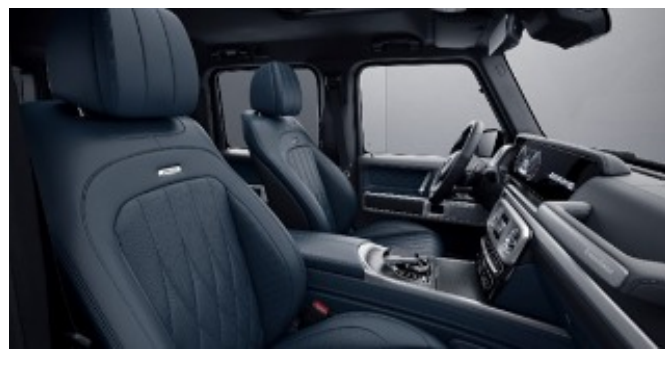

## G manufaktur Exclusive Single Tone Nappa Leather

922 - Yacht Blue

Requires G manufaktur Interior Package Plus (DD5)

Available w/ Two-Tone Dashboard (ZI3)

923 - Platinum White

Requires G manufaktur Interior Package Plus (DD5)