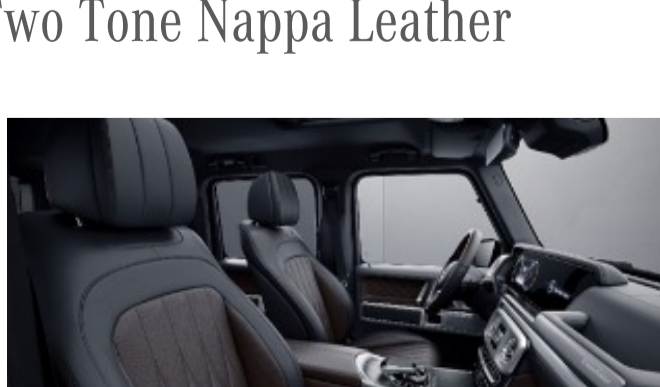

954A - Espresso Brown/Black