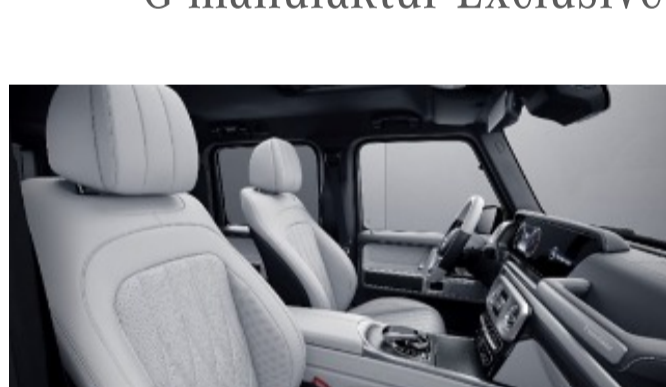

923 - Platinum White