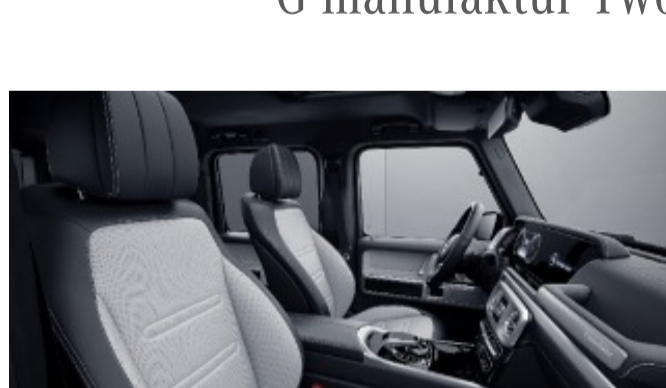

953 - Platinum White/Black