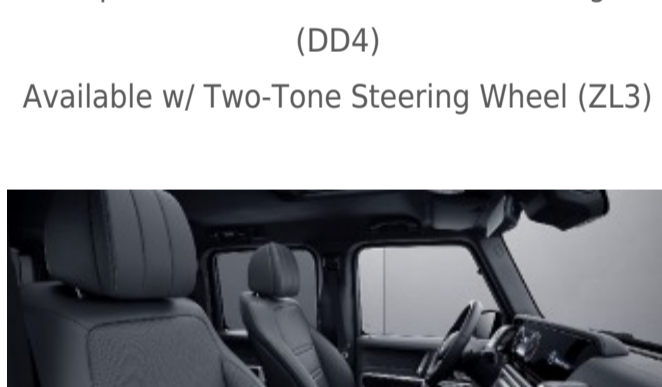

928 - Titanium Grey Pearl