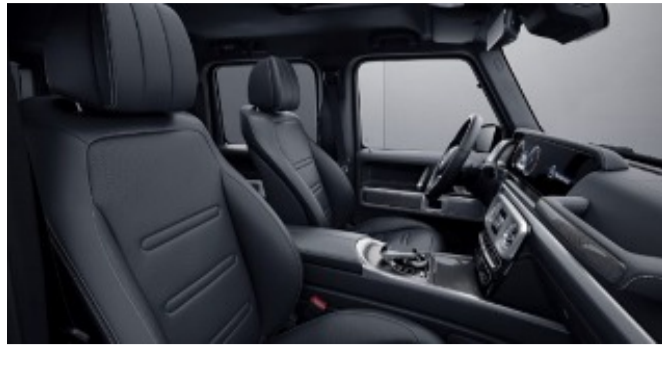

501 - Black

Requires Exclusive Interior Package (DB2)