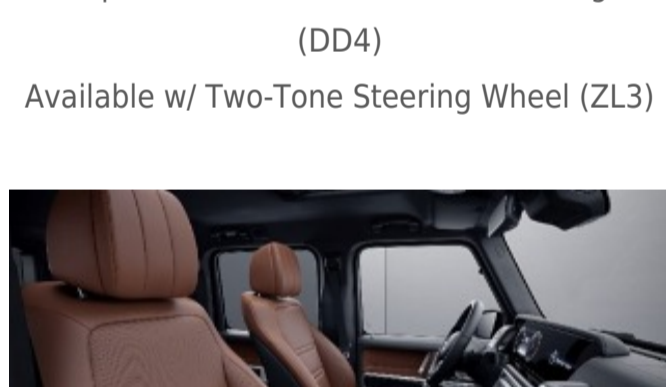

934 - Saddle Brown

G manufaktur Exclusive Single Tone Nappa Leather