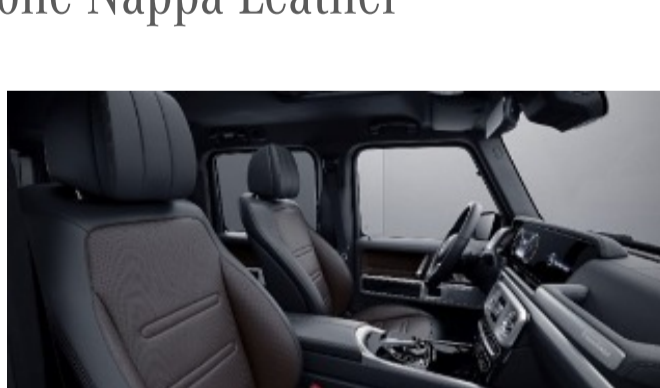

954 - Espresso Brown/Black