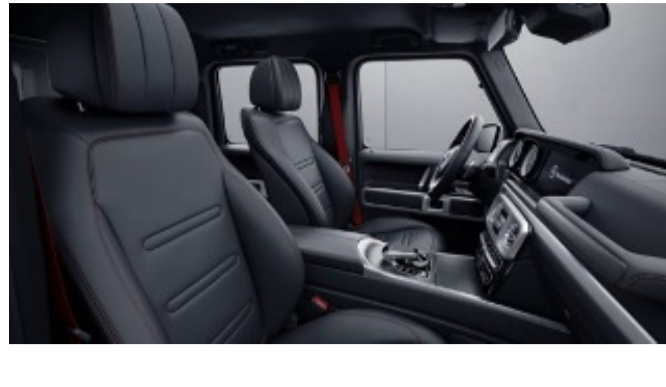

501A - Black Nappa leather w/ red stitching

Requires Exclusive Interior Package (DB2);
Requires AMG Line (DG1)