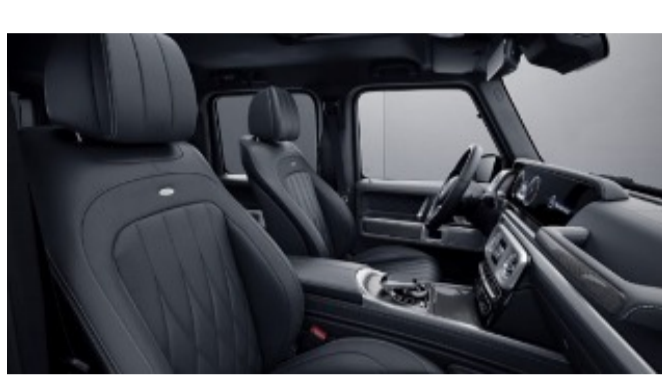

Exclusive Nappa Leather

801 - Black