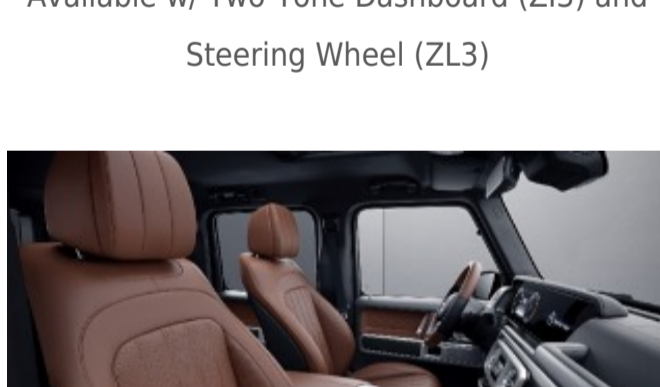

934 - Saddle Brown

G manufaktur Two Tone Nappa Leather