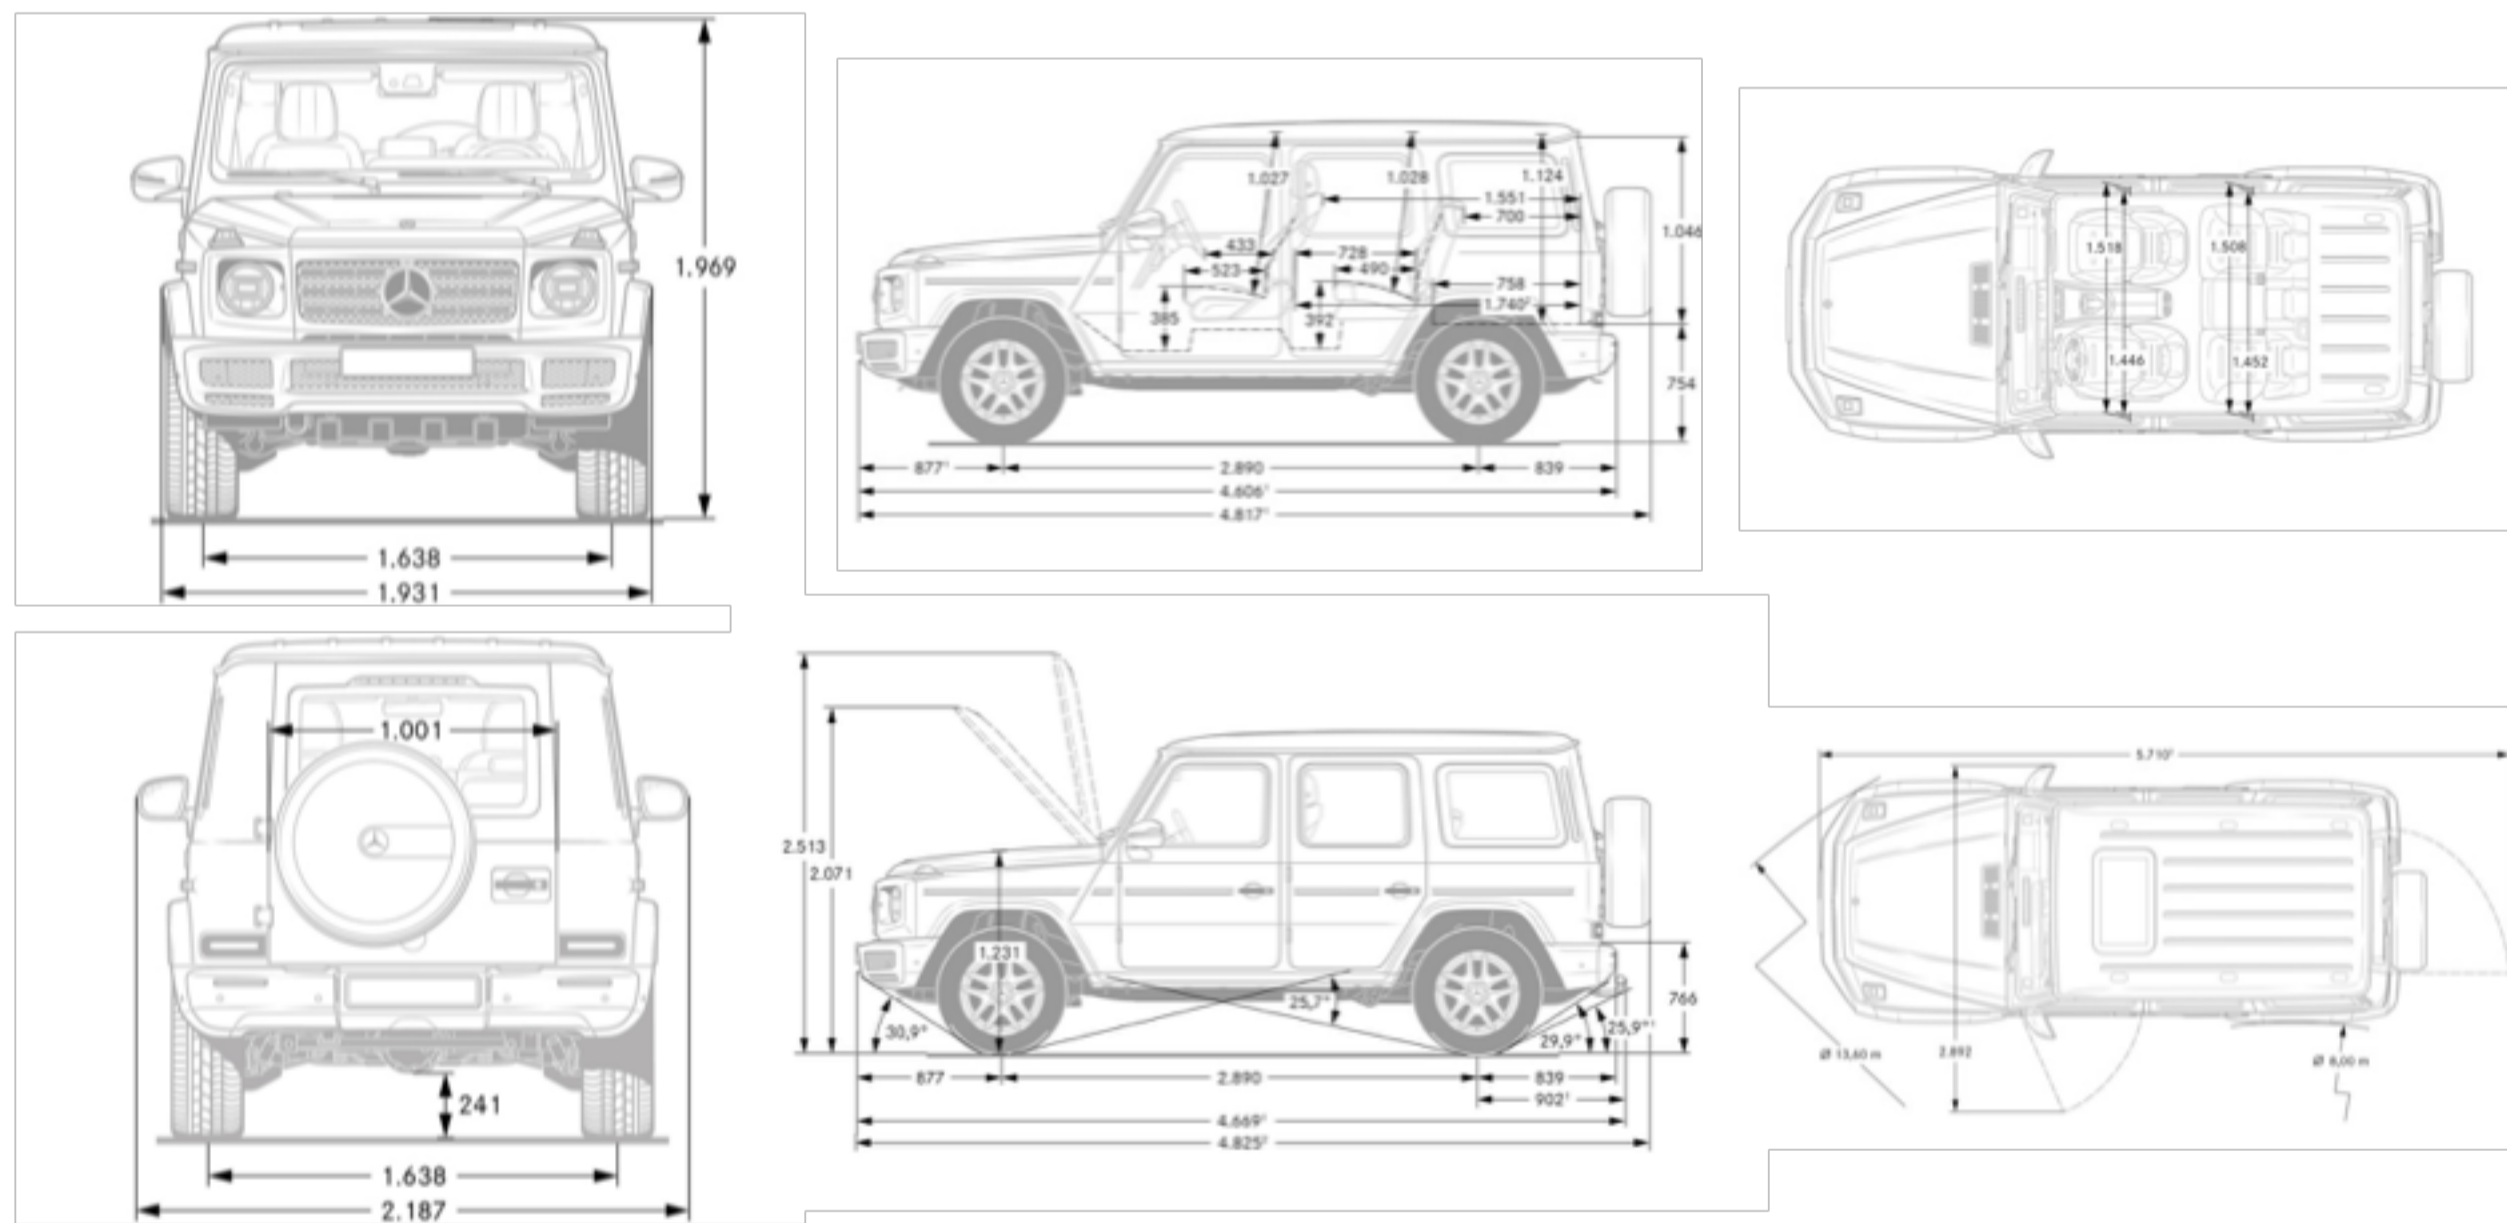

Specifications

G550W4

Drivetrain

Transmission	9G-TRONIC Automatic Transmission
Transmission Speeds	9
Drive Configuration	All-wheel drive

Engine

Engine Configuration	4.0L V8 biturbo engine
Power (hp)	416
Fuel Requirement (Octane)	91
Torque (lb-ft)	450
Compression	10.5 : 1
Fuel Tank Size (gallons)	26.42
Displacement (cc)	3,982

Performance

Acceleration 0-60 mph (sec)	5.6
Top Speed (mph)	130

Fuel Economy

Fuel Economy	TBD

Exterior Dimensions

Vehicle Length (in.)	189.65
Vehicle Width with Mirrors (in.)	86.10
Vehicle Height (in.)	77.52
Wheelbase (in.)	113.78
Track Width Front/Rear (in.)	64.49
Curb Weight (lbs.)	TBD

Interior Dimensions

Trunk Size (cubic feet)	38.14

G550