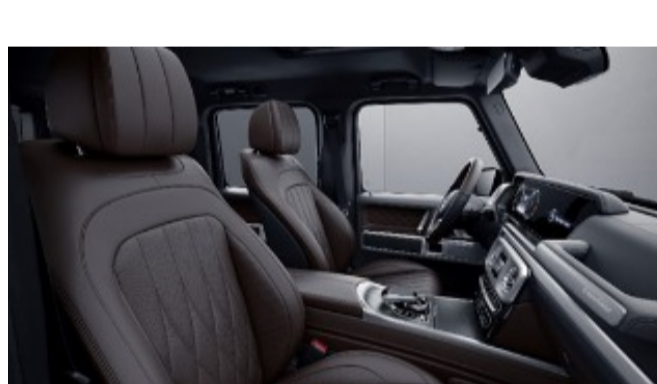

924 - Espresso Brown