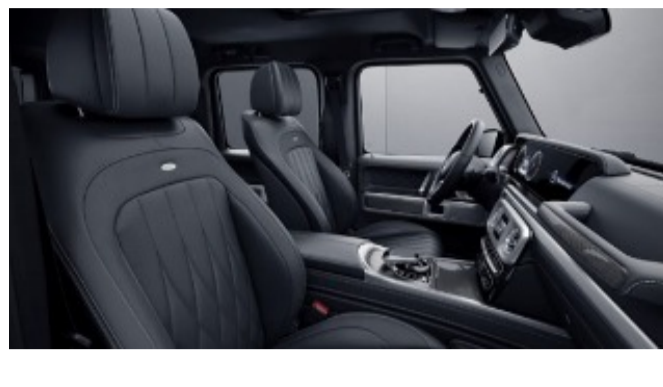

Exclusive Nappa Leather

801 - Black

Requires Exclusive Interior Package Plus (DB3)
Not available w/ Sport Steering Wheel (L5B)