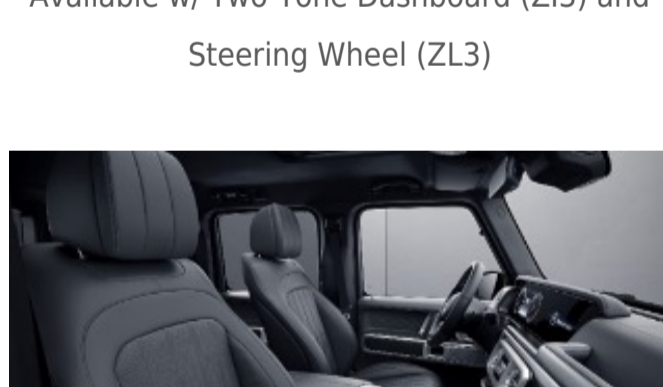

928 - Titanium Grey Pearl