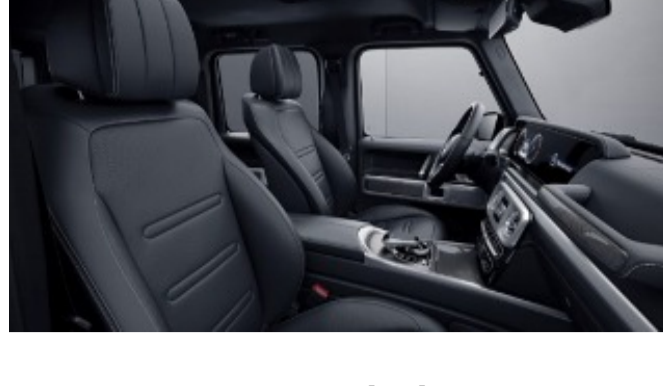

501 - Black

Requires Exclusive Interior Package (DB2)