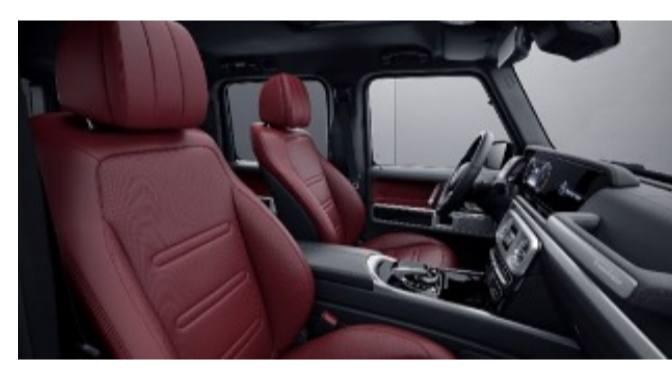

927 - Bengal Red

Requires G manufaktur Interior Package (DD4)
Available w/ Two-Tone Steering Wheel (ZL3)