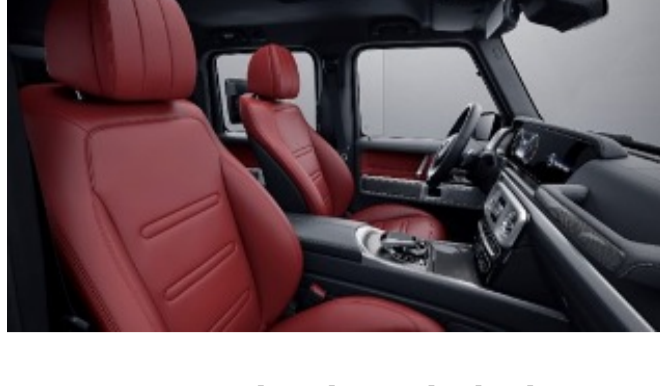

537 - Classic Red/Black

Requires Exclusive Interior Package (DB2)