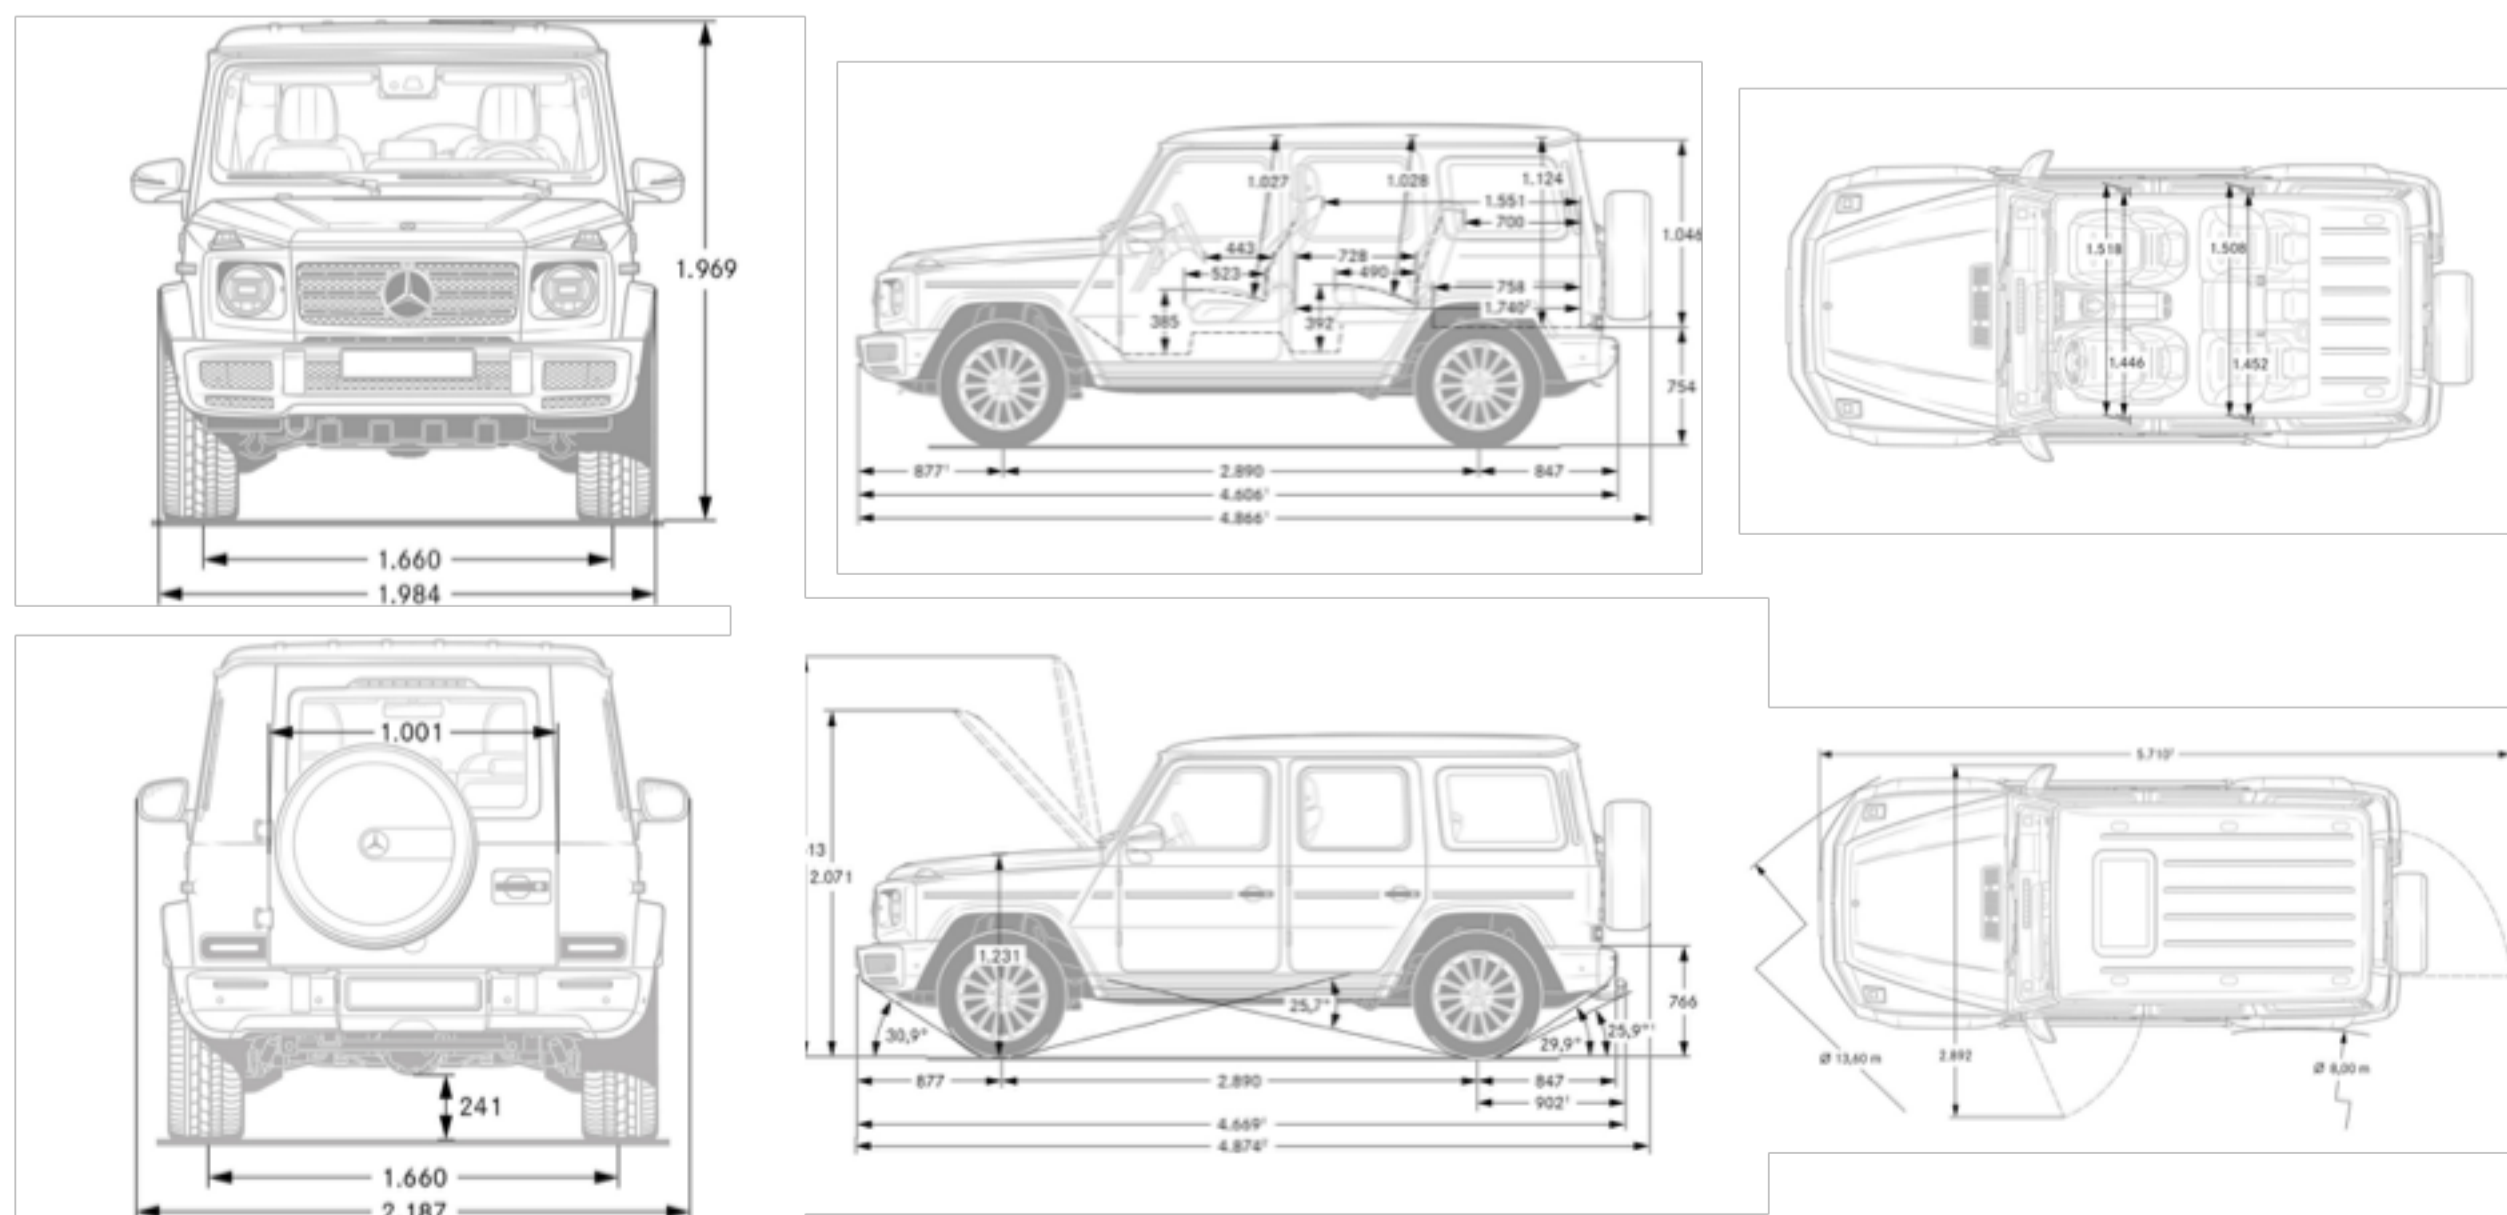

G550 w/ AMG Line