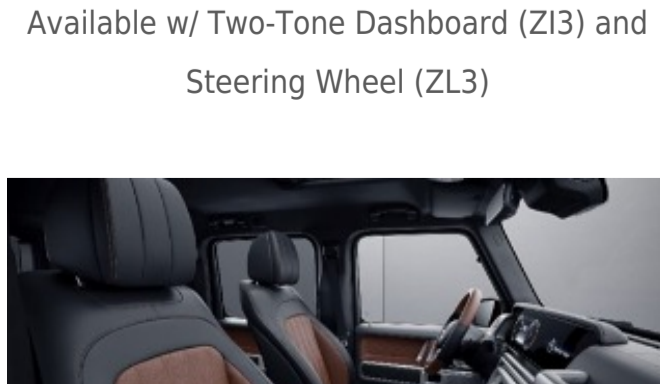

964 - Saddle Brown/Black