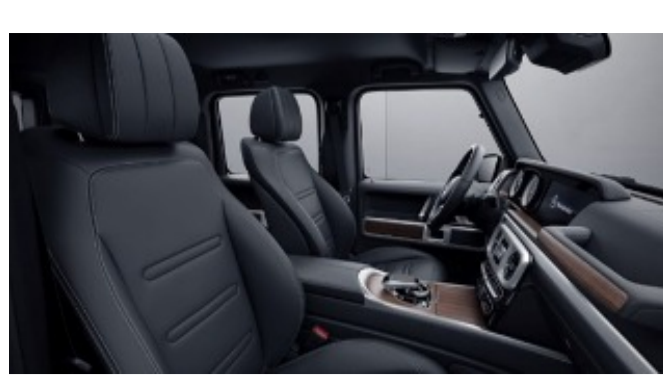

Upholstery

Leather

201 - Black

Not compatible with AMG Line (DG1)
Standard