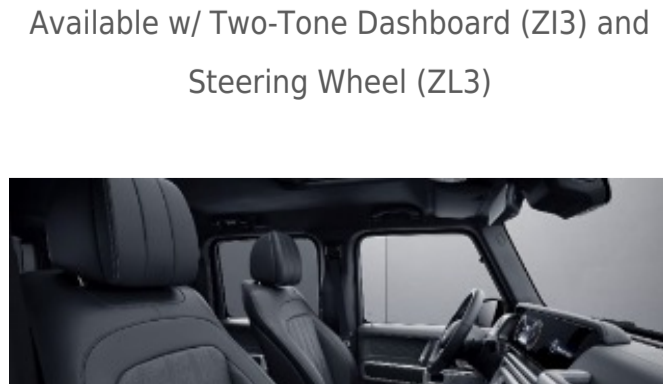

958 - Titanium Grey Pearl/Black