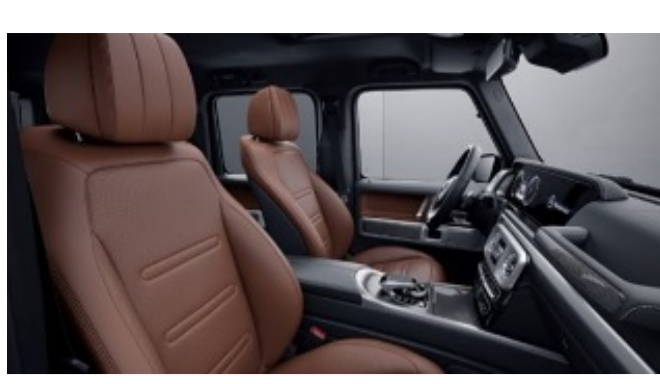

214 - Nut Brown/Black

Not compatible with AMG Line (DG1)