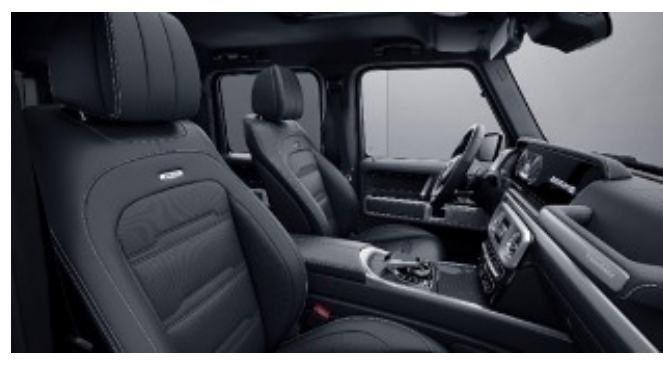

903 - Black w/ white stitching

Requires MANUFAKTUR Interior Package (DD4)