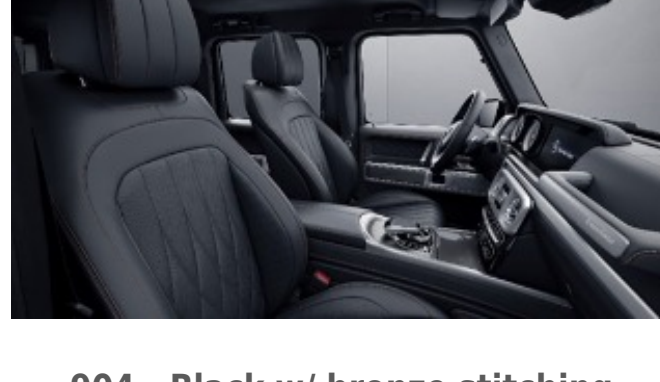

## MANUFAKTUR Signature Exclusive Nappa Leather w/ Contrast Stitching

**902 - Black w/ yacht blue stitching**

Requires MANUFAKTUR Interior Package Plus (DD5)

**903 - Black w/ white stitching**

Requires MANUFAKTUR Interior Package Plus (DD5)