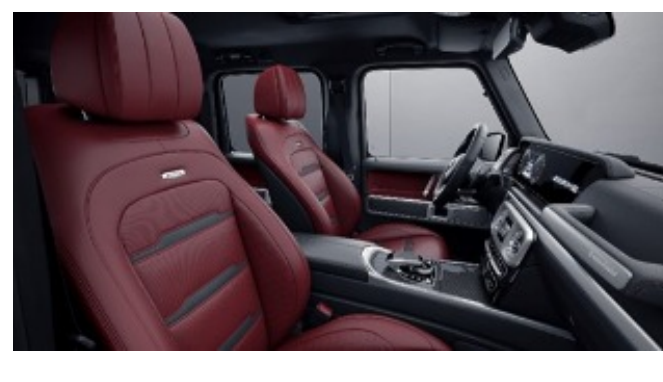

927 - Bengal Red

Requires MANUFAKTUR Interior Package Plus (DD4)