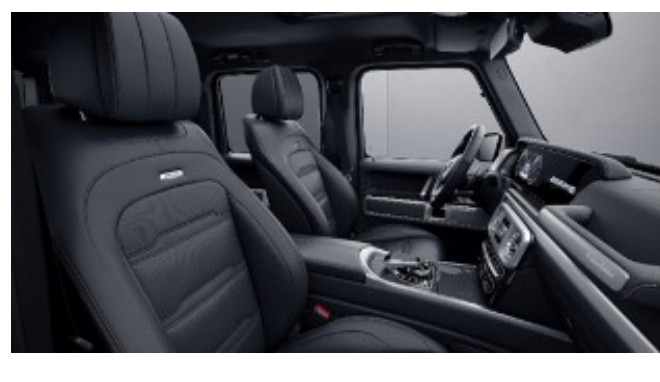

## MANUFAKTUR Signature Nappa Leather w/ Contrast Stitching

**902 - Black w/ yacht blue stitching**

Requires MANUFAKTUR Interior Package (DD4)

**903 - Black w/ white stitching**

Requires MANUFAKTUR Interior Package (DD4)