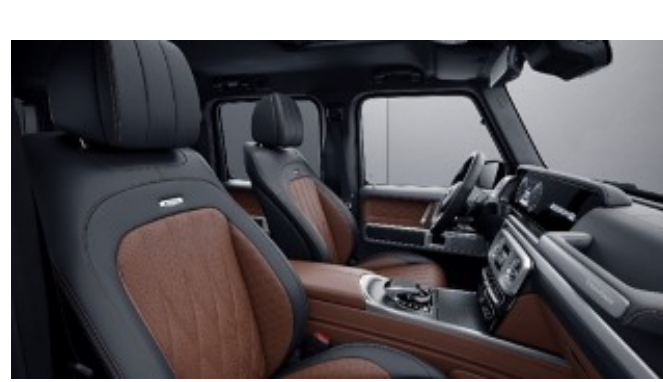

964 - Saddle Brown/Black

Requires MANUFAKTUR Interior Package Plus (DD5); Available w/ Two-Tone Dashboard (Z13)