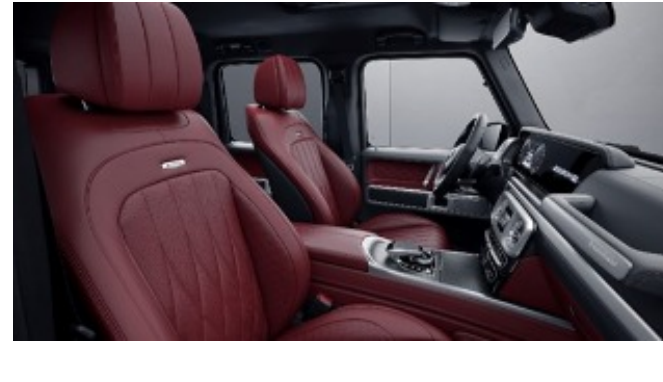

927 - Bengal Red

Requires MANUFAKTUR Interior Package Plus (DD5); Available w/ Two-Tone Dashboard (Z13)