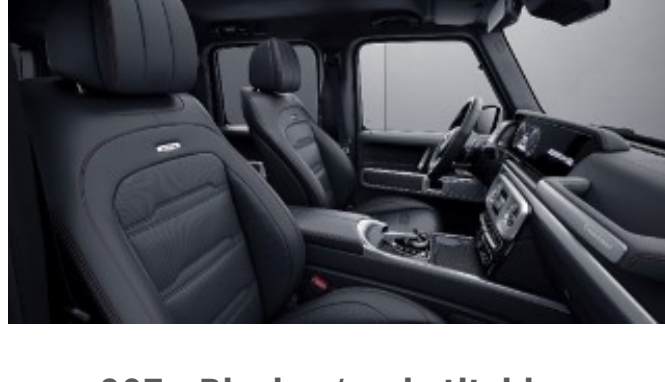

907 - Black w/ red stitching

Requires MANUFAKTUR Interior Package (DD4)