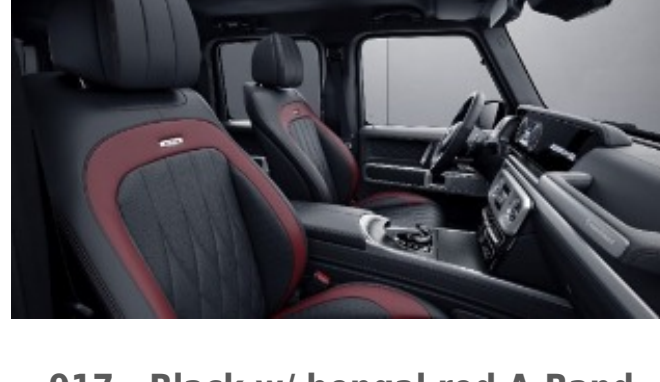

## MANUFAKTUR Signature Exclusive Nappa Leather w/ Contrast A-Band

**912 - Black w/ yacht blue A-Band**

Requires MANUFAKTUR Interior Package Plus (DD5)

**916 - Black w/ lime green A-Band**

Requires MANUFAKTUR Interior Package Plus (DD5)