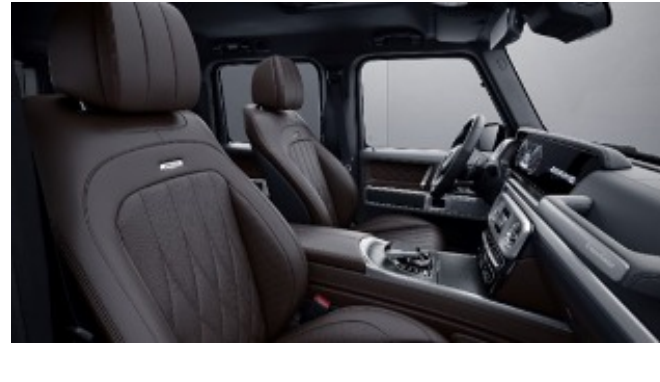

## MANUFAKTUR Signature Exclusive Single Tone Nappa Leather

**922 - Yacht Blue**

Requires MANUFAKTUR Interior Package Plus (DD5); Available w/ Two-Tone Dashboard (Z13)

**923 - Platinum White**

Requires MANUFAKTUR Interior Package Plus (DD5); Available w/ Two-Tone Dashboard (Z13)