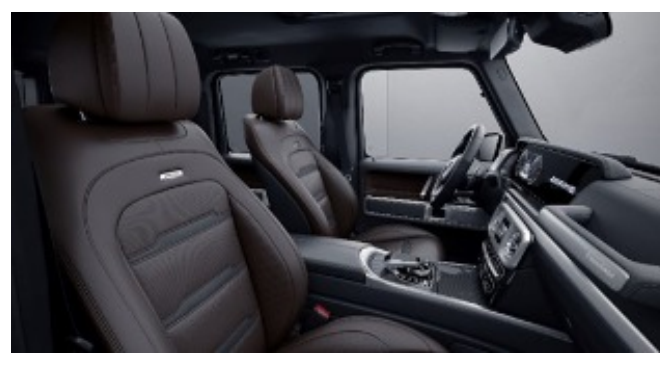

## MANUFAKTUR Signature Single Tone Nappa Leather

**922 - Yacht Blue**

Requires MANUFAKTUR Interior Package Plus (DD4)

**923 - Platinum White**

Requires MANUFAKTUR Interior Package Plus (DD4)

**924 - Espresso Brown**