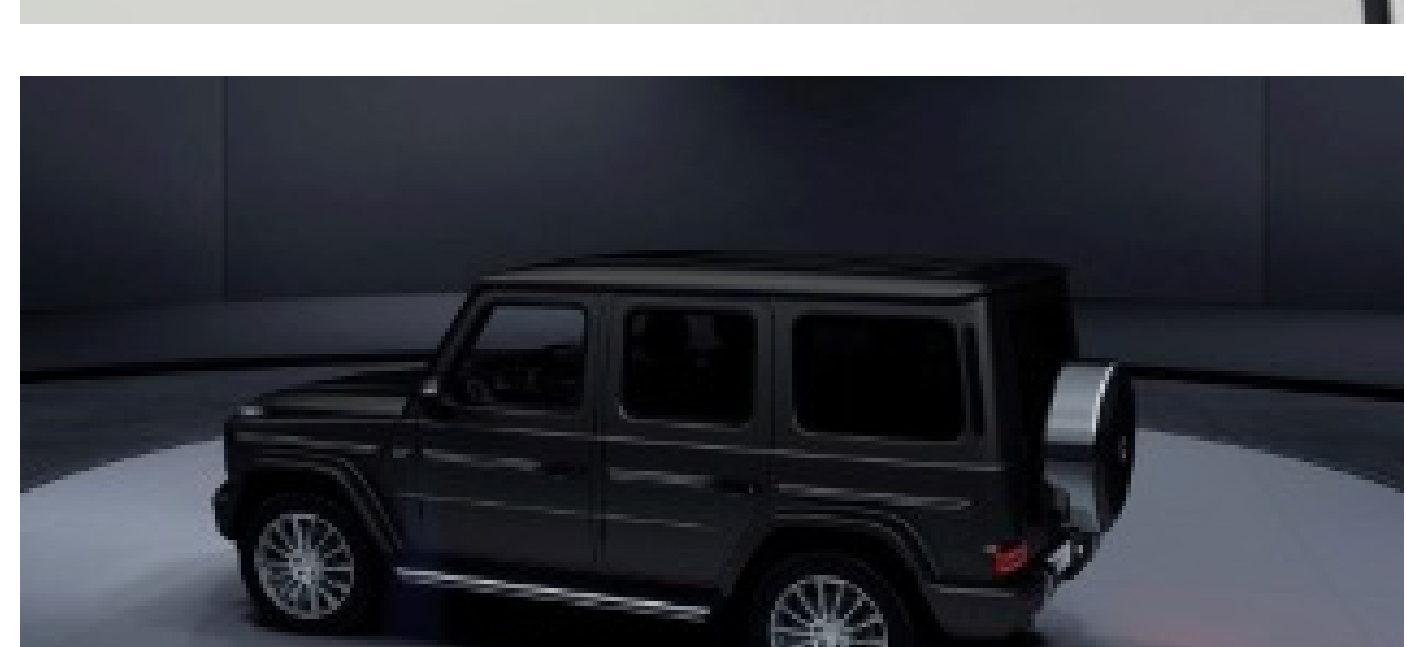

MANUFAKTUR Logo Package

Attention to detail that you can see and feel! Every time you open the door, you will feel the legendary letter "G" on the elegant door knobs with embossed logo.

Package includes:

- Door knob with embossed logo
- Logo projector in the outside mirror displays the lettering "G - STRONGER THAN TIME"