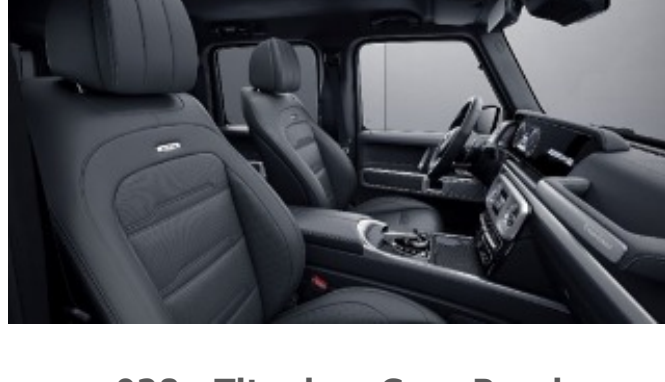

928 - Titanium Grey Pearl

Requires MANUFAKTUR Interior Package Plus (DD4)