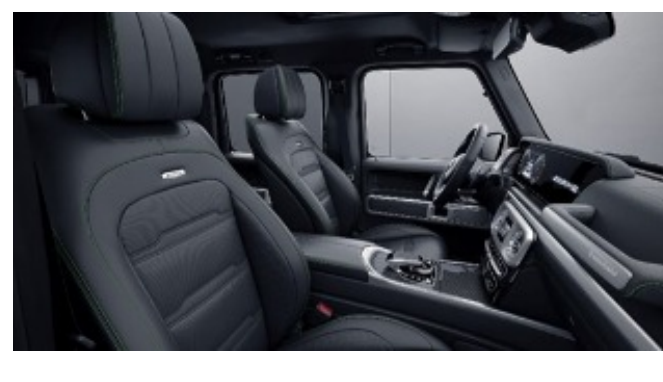

906 - Black w/ lime green stitching

Requires MANUFAKTUR Interior Package (DD4)