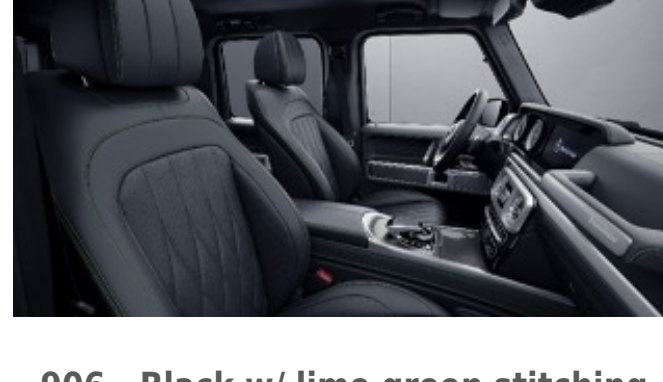

906 - Black w/ lime green stitching

Requires MANUFAKTUR Interior Package Plus (DD5)