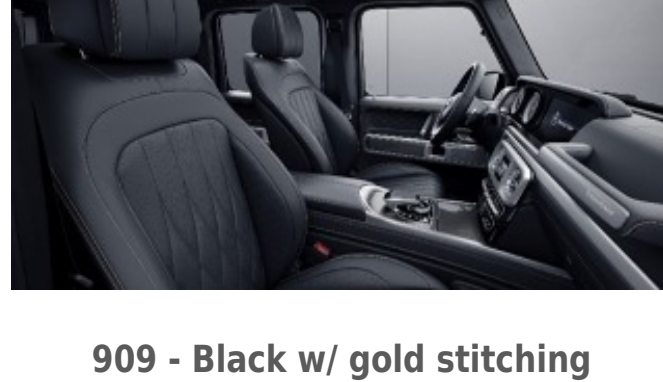

909 - Black w/ gold stitching

Requires MANUFAKTUR Interior Package Plus (DD5)