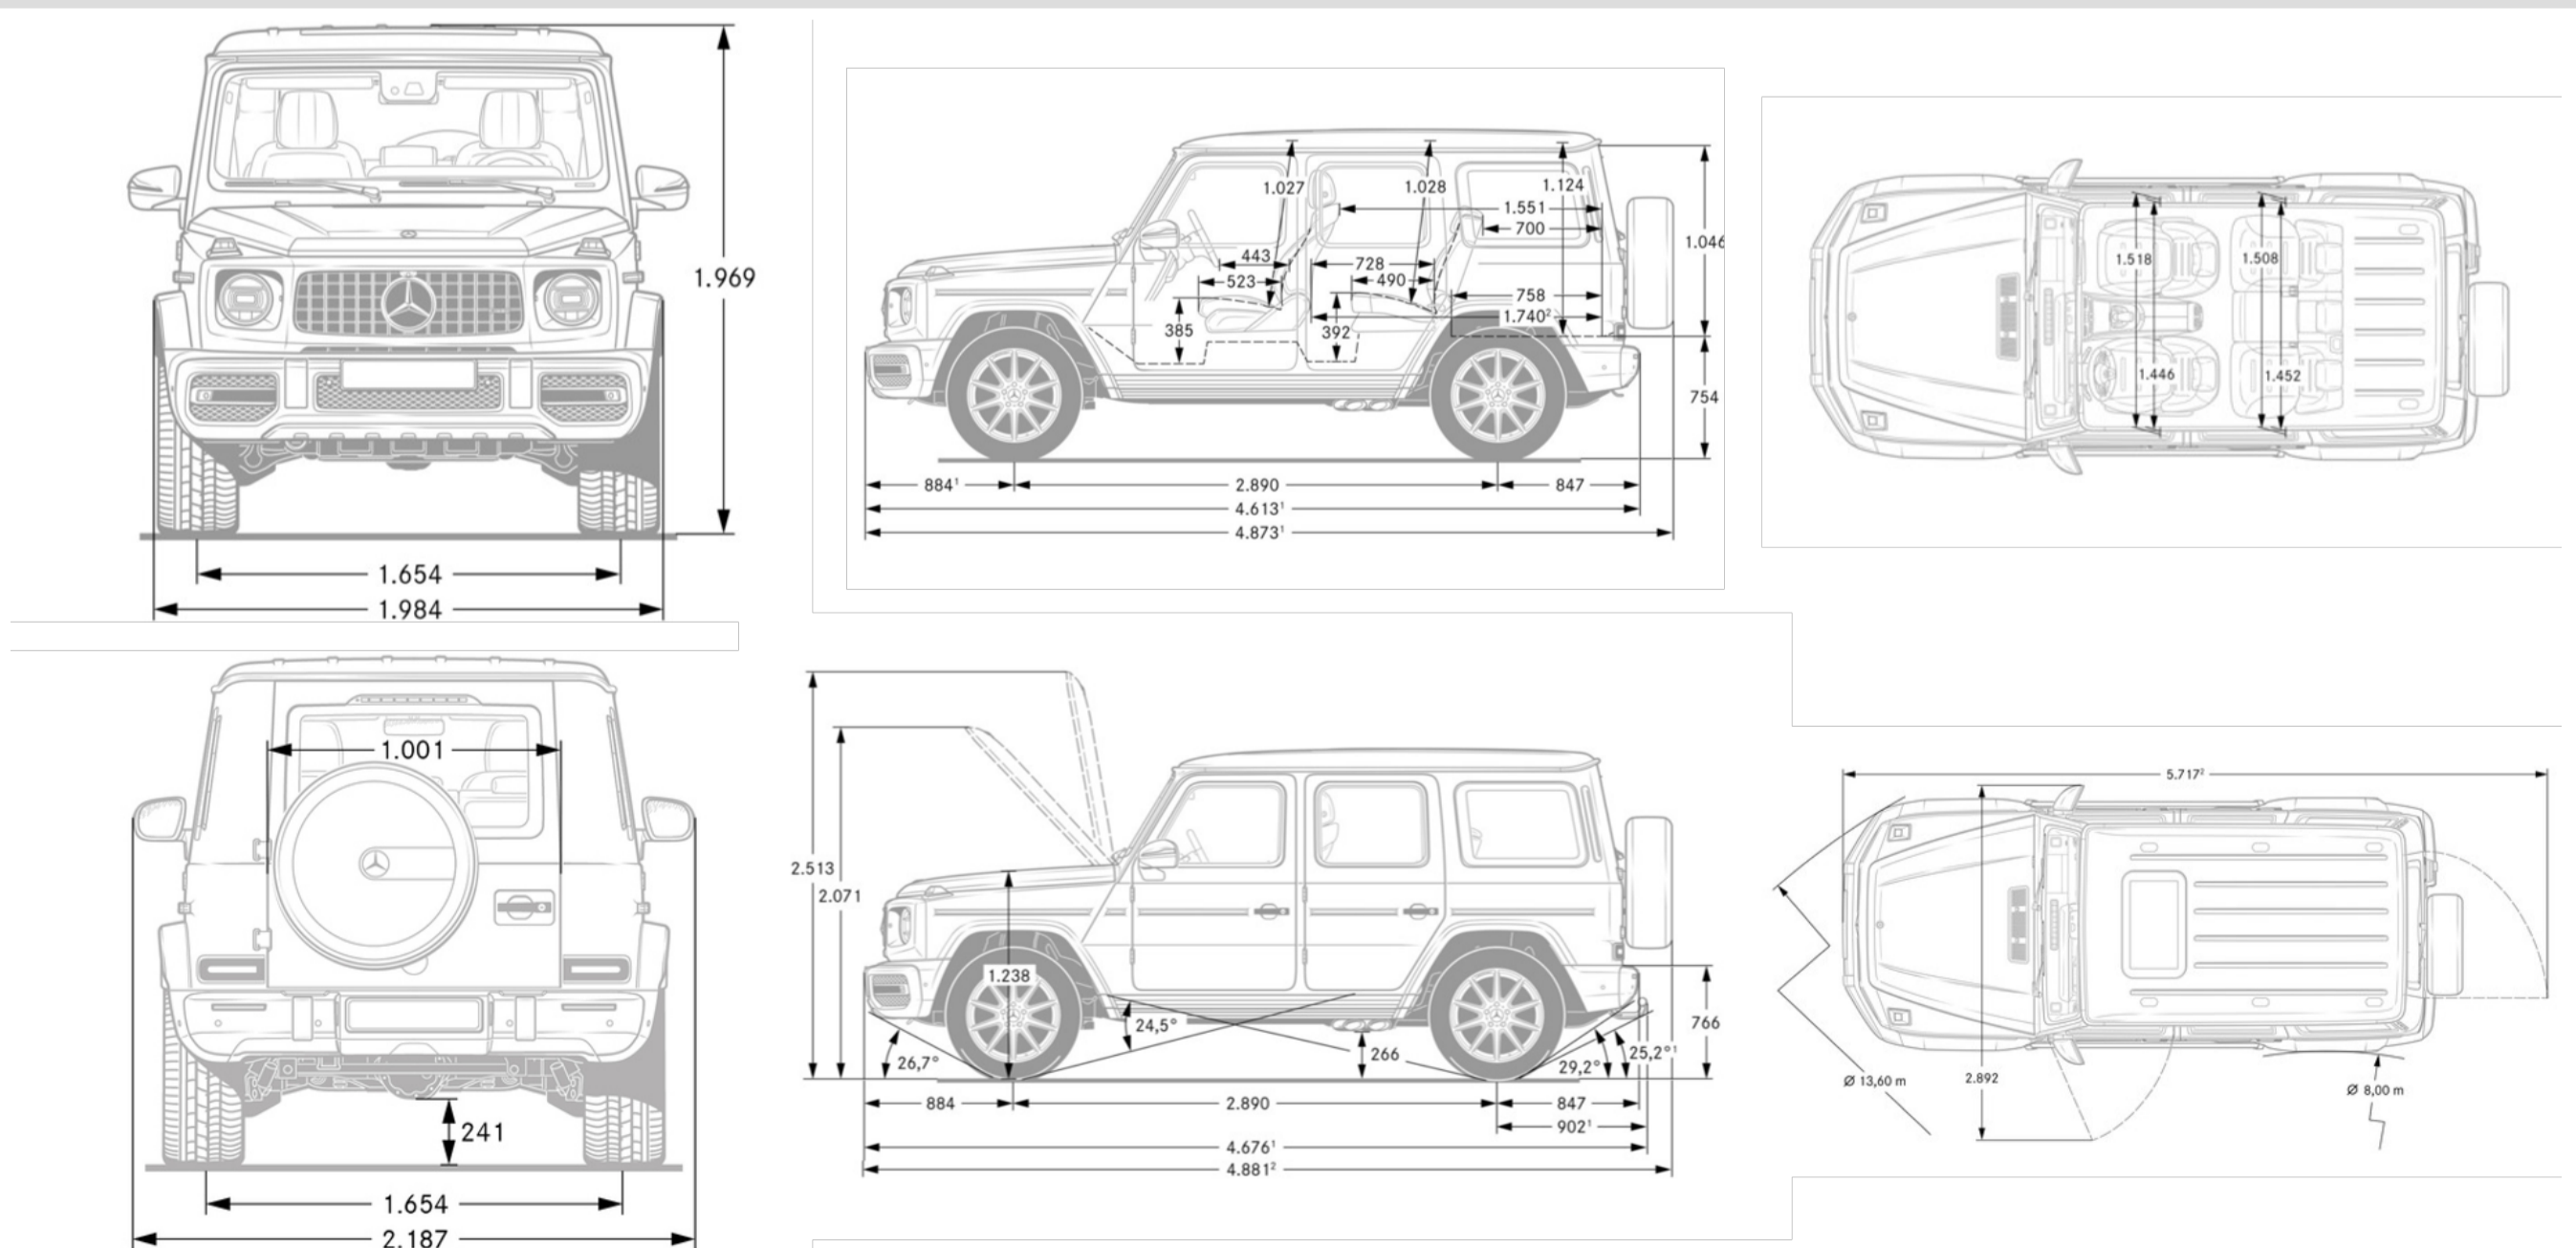

Specifications

G63W4

Chassis

Drivetrain

Transmission	AMG SPEEDSHIFT TCT 9G Automatic Transmission
Drive Configuration	All-wheel drive

Engine

Engine Configuration	Handcrafted AMG 4.0L V8 Biturbo Engine
Power (hp)	577
Fuel Requirement (Octane)	91
Torque (lb-ft)	627
Compression	8.6:1
Fuel Tank Size (gallons)	26.42
Displacement (cc)	3,982

Performance

Acceleration 0-60 mph (sec)	4.5
Top Speed (mph)	137/149 (w/ drivers package)
Top Speed (mph)	137/149 (w/ drivers package)

Fuel Economy

Fuel Economy	City: 13 mpg Hwy: 16 mpg

Exterior Dimensions

Vehicle Length (in.)	191.85
Vehicle Width with Mirrors (in.)	86.10
Vehicle Height (in.)	77.40
Wheelbase (in.)	113.78
Curb Weight (lbs.)	5,842

Wheels and Tires

Interior Dimensions

Trunk Size (cubic feet)	37.39