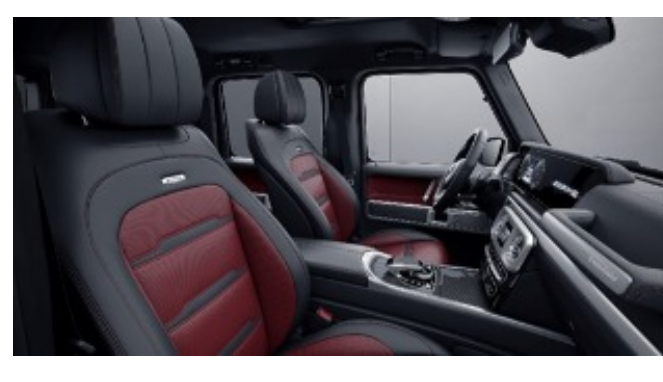

957 - Bengal Red/Black

Requires MANUFAKTUR Interior Package (DD4)