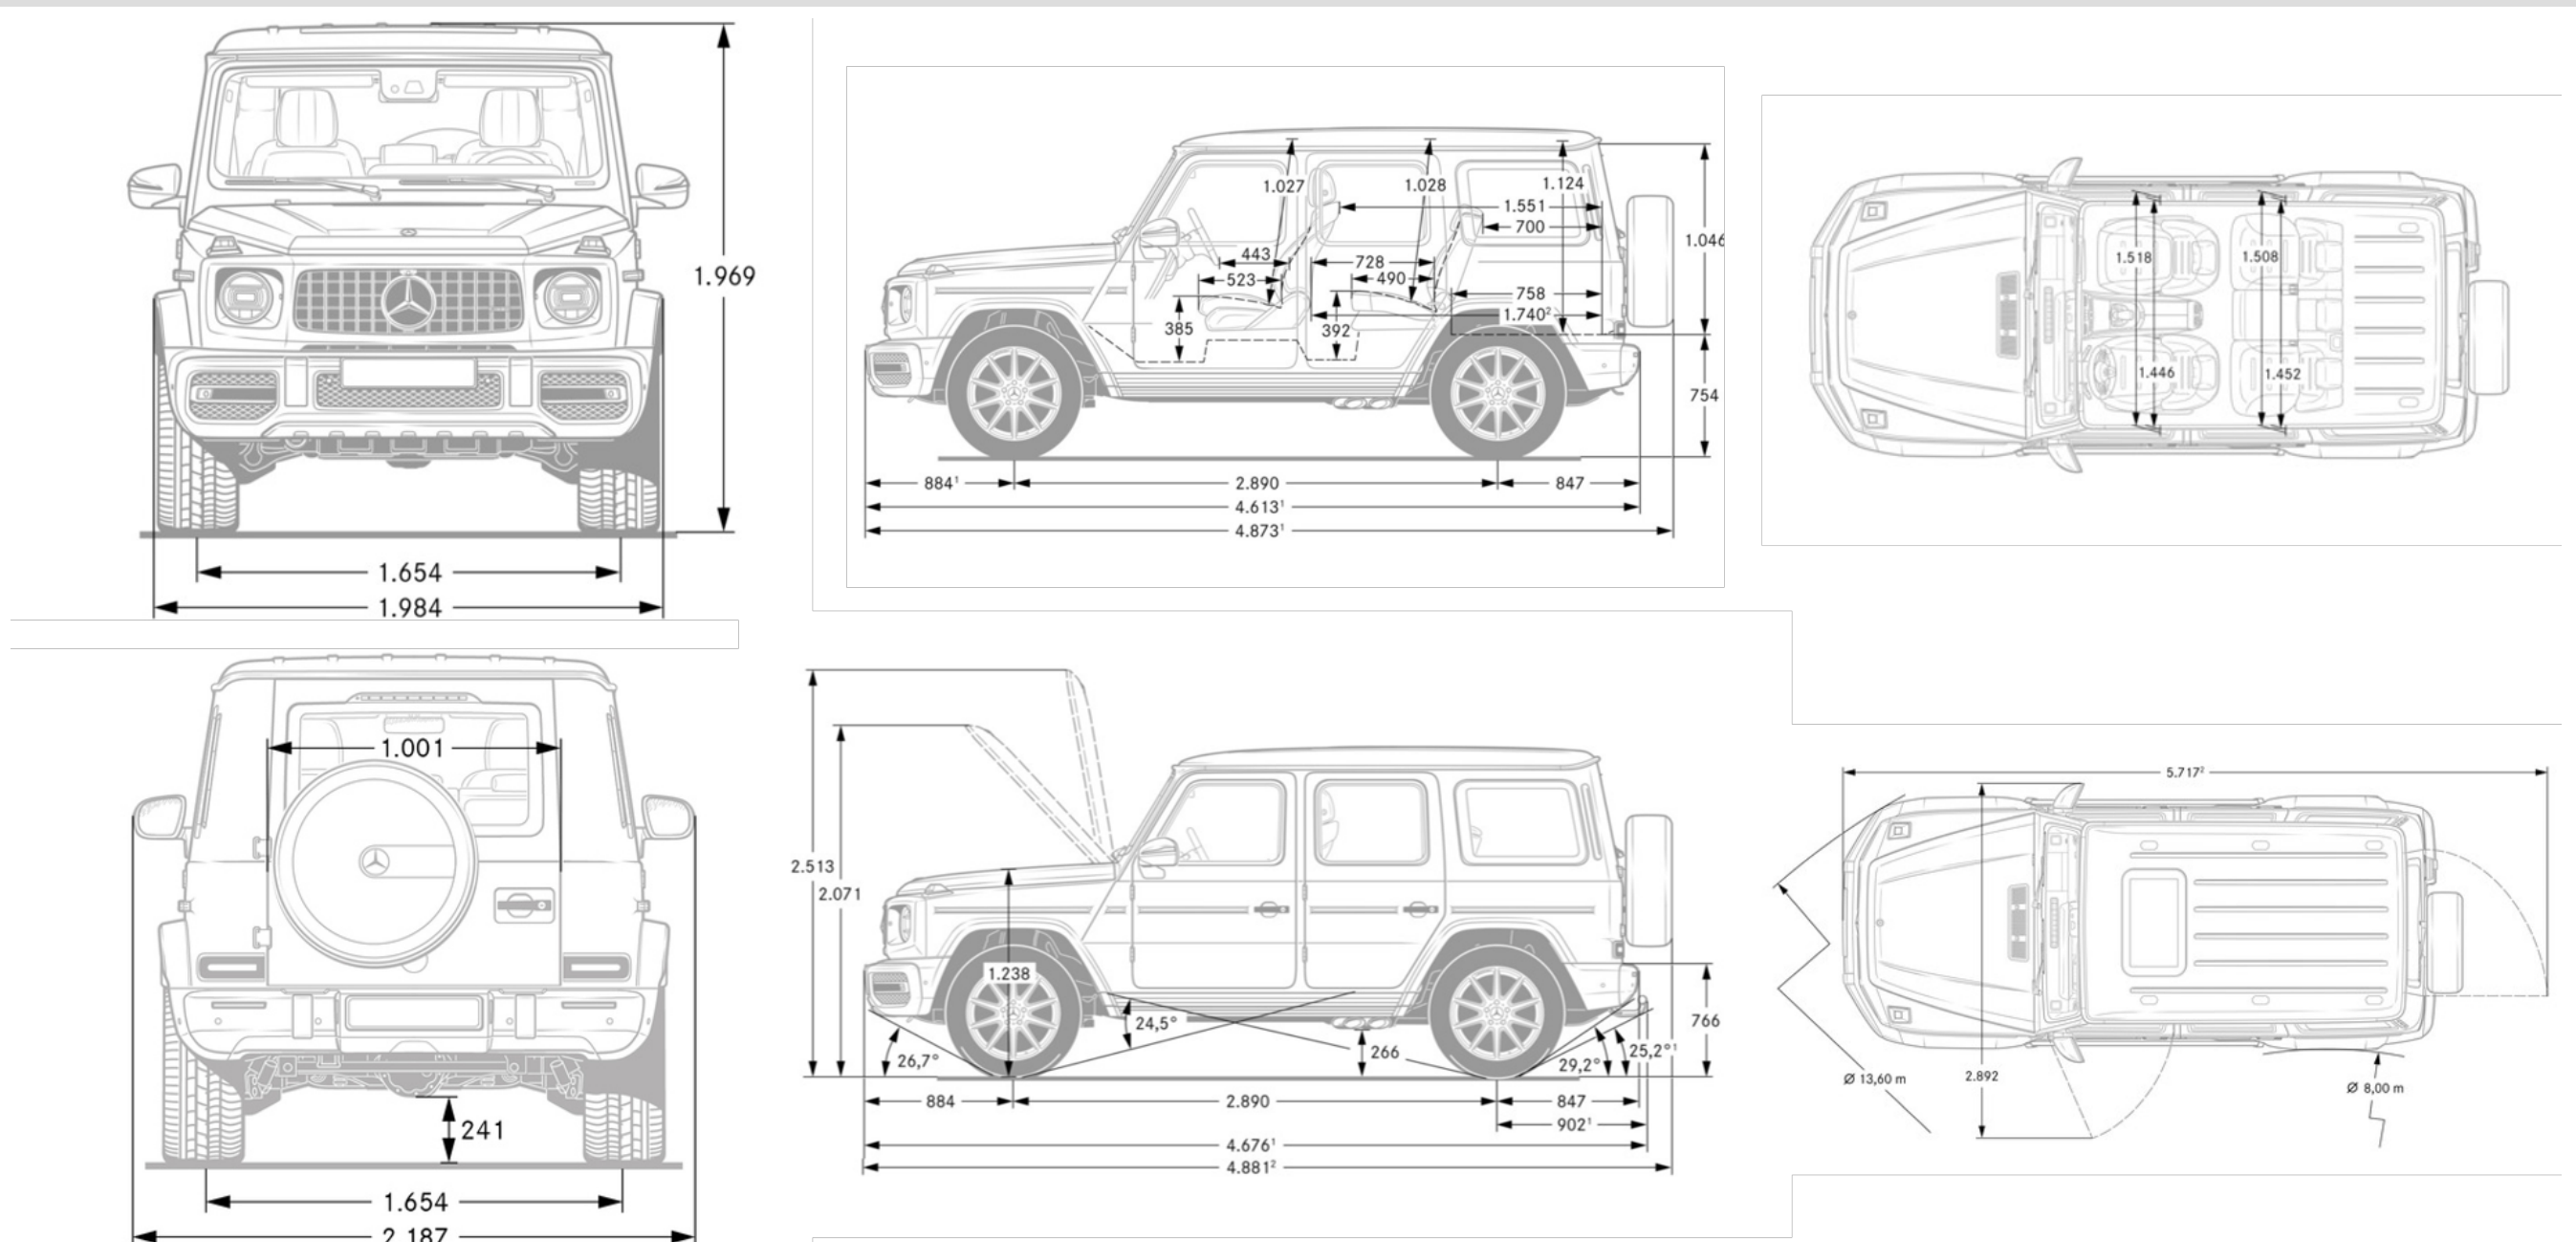

Chassis

Drivetrain

Transmission	AMG SPEEDSHIFT TCT 9G Automatic Transmission
Drive Configuration	All-wheel drive

Engine

Engine Configuration	Handcrafted AMG 4.0L V8 Biturbo Engine
Power (hp)	577
Fuel Requirement (Octane)	91
Torque (lb-ft)	627
Compression	8.6:1
Fuel Tank Size (gallons)	26.42
Displacement (cc)	3,982

Performance

Acceleration 0-60 mph (sec)	5.0
Top Speed (mph)	130
Top Speed (mph)	TBD (w/ drivers package)

Fuel Economy

Fuel Economy	TBA

Exterior Dimensions

Vehicle Length (in.)	194.45
Vehicle Width with Mirrors (in.)	89.96
Vehicle Height (in.)	88.78
Wheelbase (in.)	113.07
Curb Weight (lbs.)	6,315

Wheels and Tires

Interior Dimensions

Trunk Size (cubic feet)	TBD