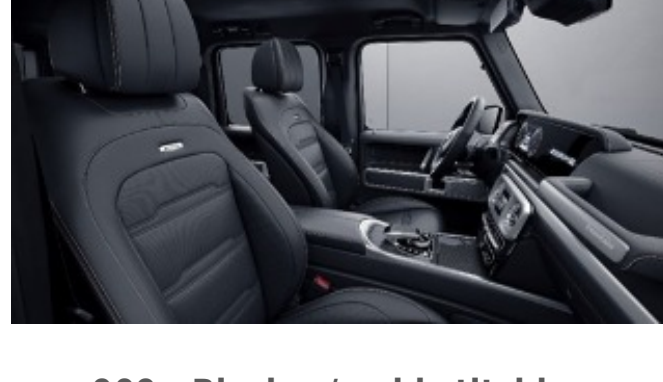

909 - Black w/ gold stitching

Requires MANUFAKTUR Interior Package (DD4)