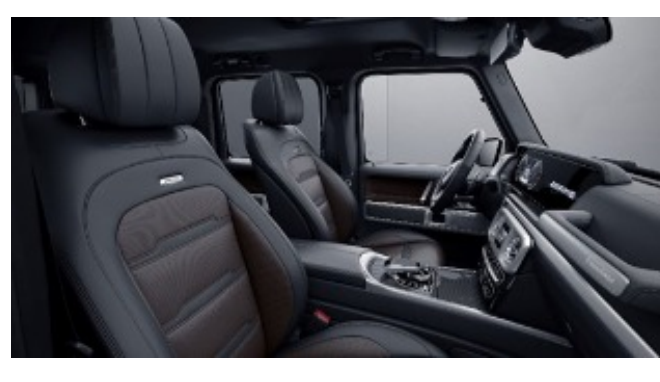

## MANUFAKTUR Signature Two Tone Nappa Leather

**952 - Yacht Blue/Black**

Requires MANUFAKTUR Interior Package (DD4)

**953 - Platinum White/Black**

Requires MANUFAKTUR Interior Package (DD4)

**954 - Espresso Brown/Black**