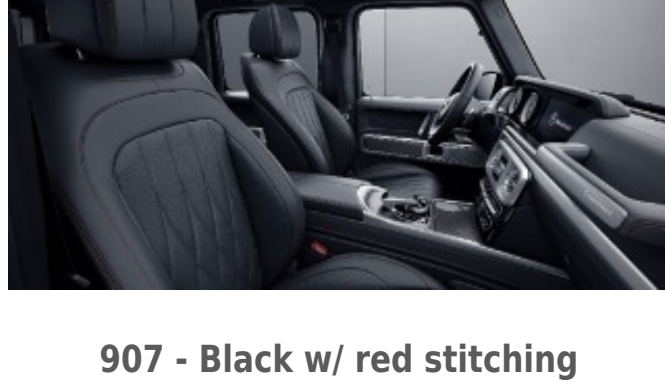

907 - Black w/ red stitching

Requires MANUFAKTUR Interior Package Plus (DD5)