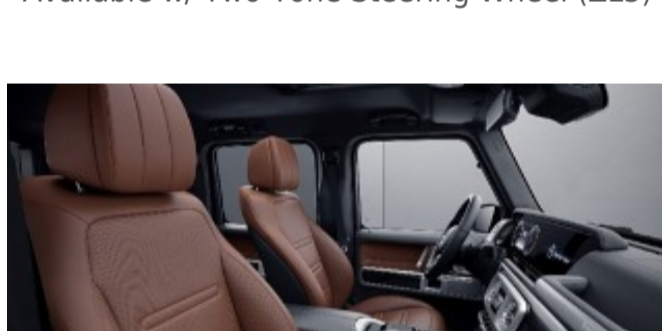

934 - Saddle Brown

Requires MANUFAKTUR Interior Package (DD4)

Available w/ Two-Tone Steering Wheel (ZL3)