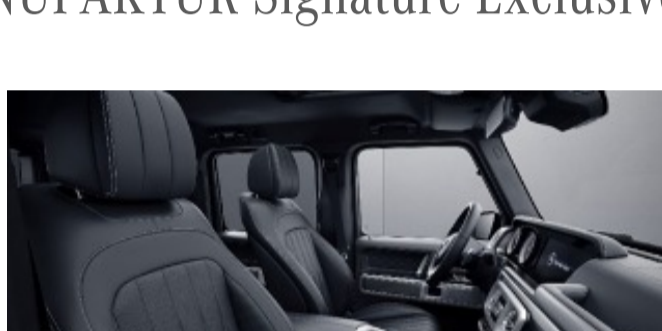

903 - Black w/ White Stitching