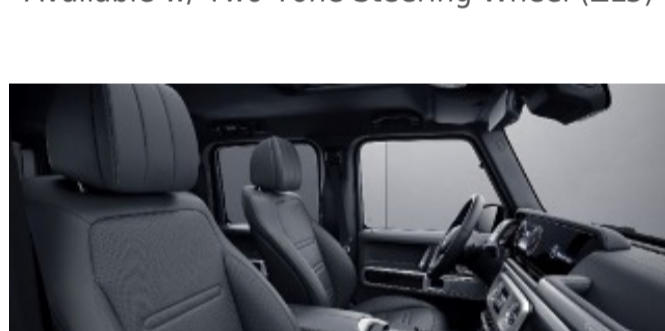

928 - Titanium Grey Pearl

Requires MANUFAKTUR Interior Package (DD4)

Available w/ Two-Tone Steering Wheel (ZL3)