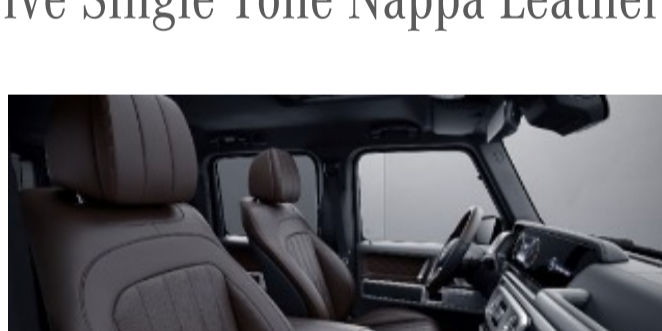

924 - Espresso Brown