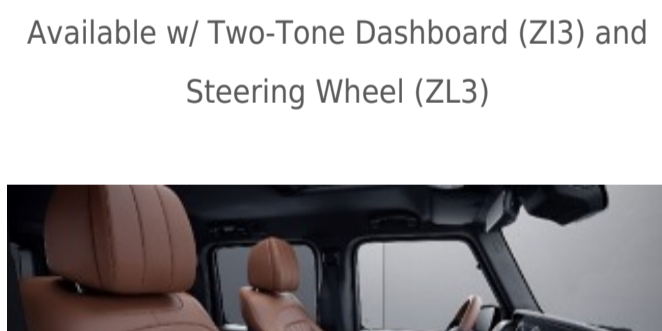

934 - Saddle Brown