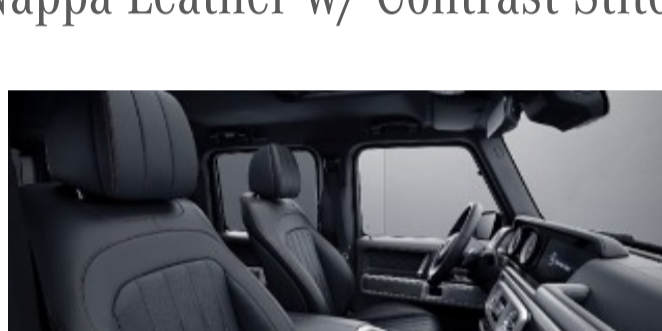

904 - Black w/ Bronze Stitching