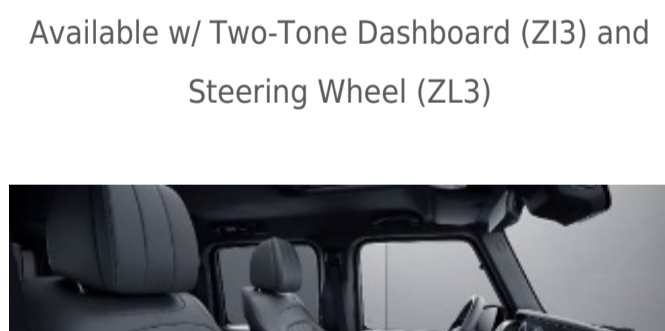

928 - Titanium Grey Pearl