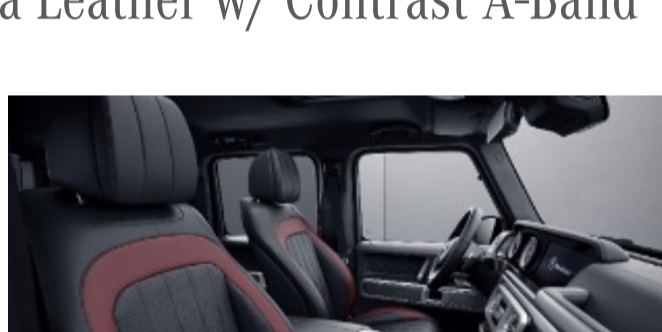

917 - Black w/ Bengal Red A-Band