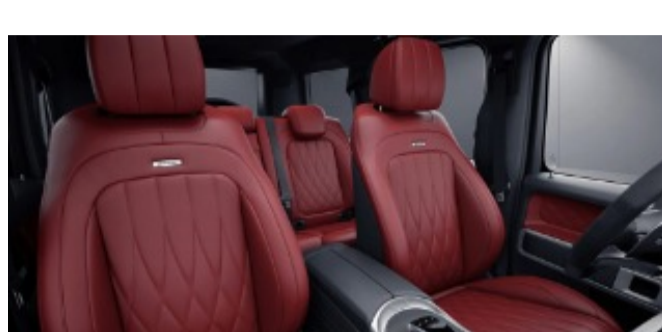

827 - Classic Red/Black

Not available w/ Sport Steering Wheel (L5B)