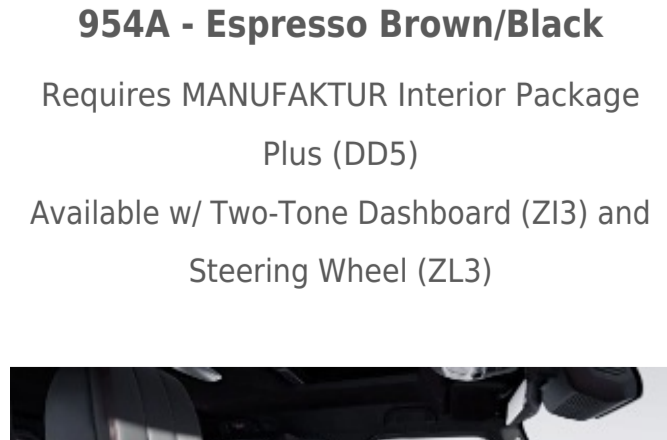

967 - Red Pepper/Black