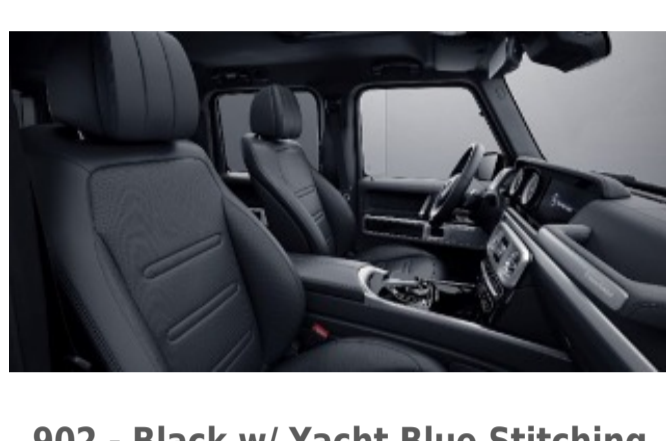

MANUFAKTUR Signature Nappa Leather w/ Contrast Stitching

902 - Black w/ Yacht Blue Stitching

Requires MANUFAKTUR Interior Package (DD4)