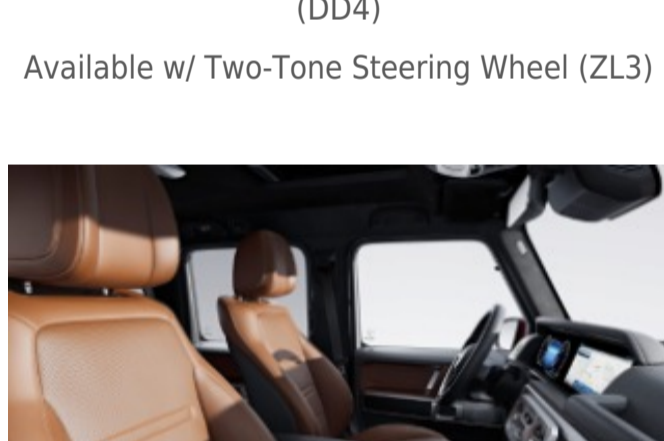

934 - Saddle Brown