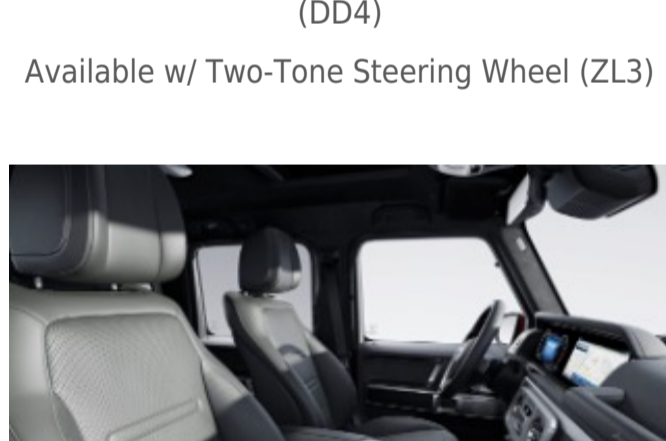

928 - Titanium Grey Pearl