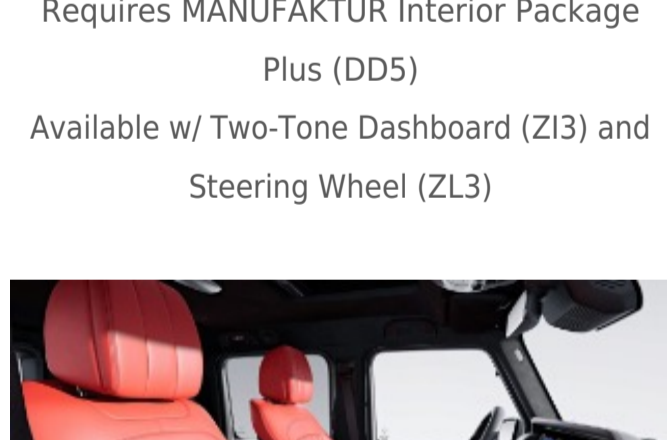

937 - Red Pepper