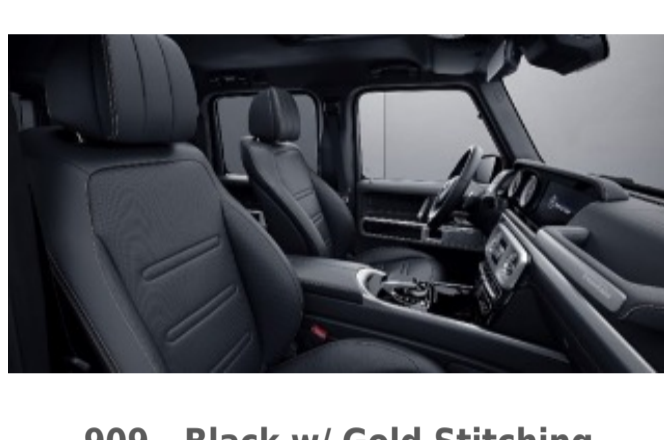

909 - Black w/ Gold Stitching

Requires MANUFAKTUR Interior Package (DD4)