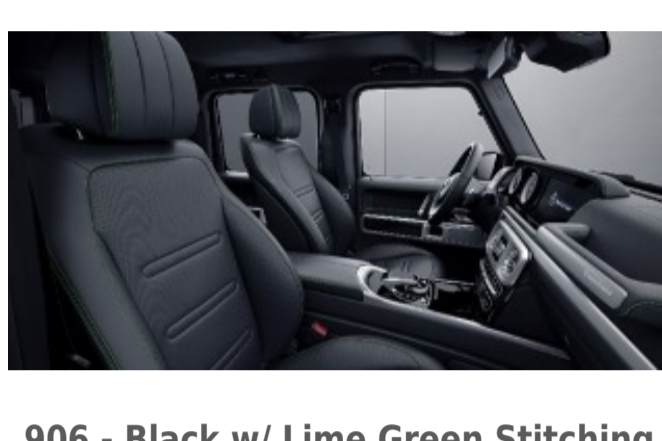

906 - Black w/ Lime Green Stitching

Requires MANUFAKTUR Interior Package (DD4)