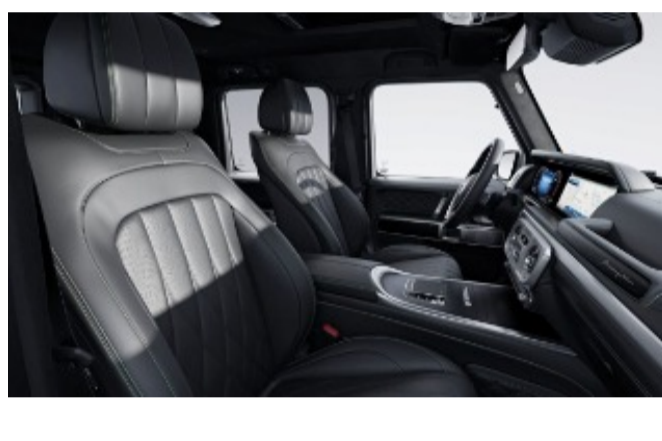

906 - Black w/ Lime Green Stitching

Requires MANUFAKTUR Interior Package Plus (DD5)