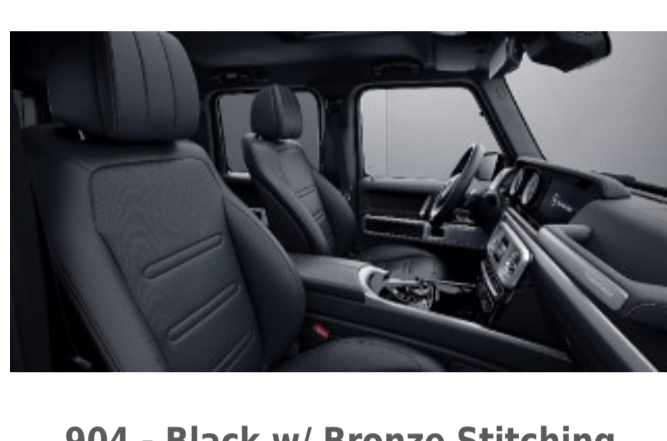

904 - Black w/ Bronze Stitching

Requires MANUFAKTUR Interior Package (DD4)