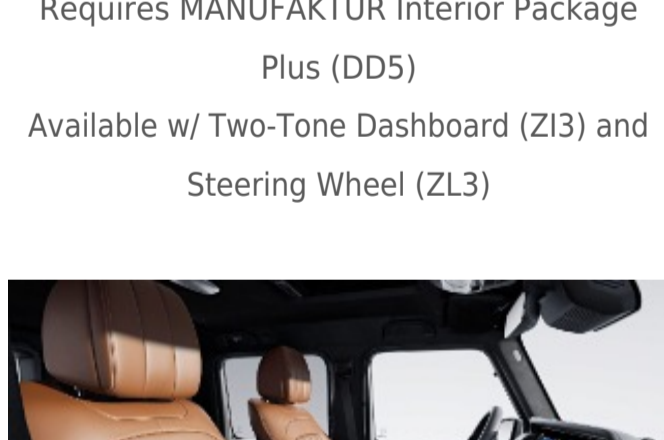

934 - Saddle Brown