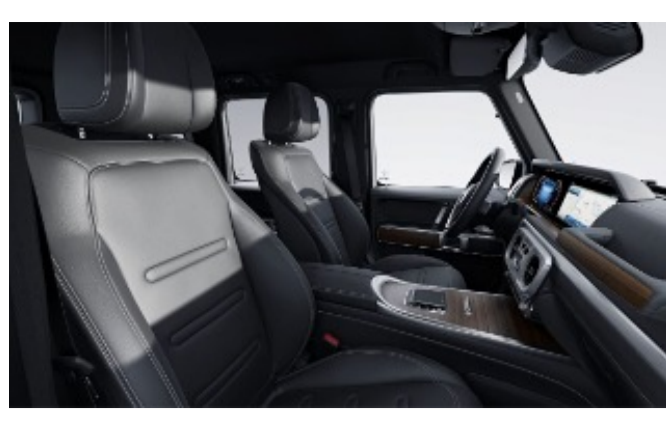

Upholstery

Leather

201 - Black

Not compatible with AMG Line (DG1)
Standard