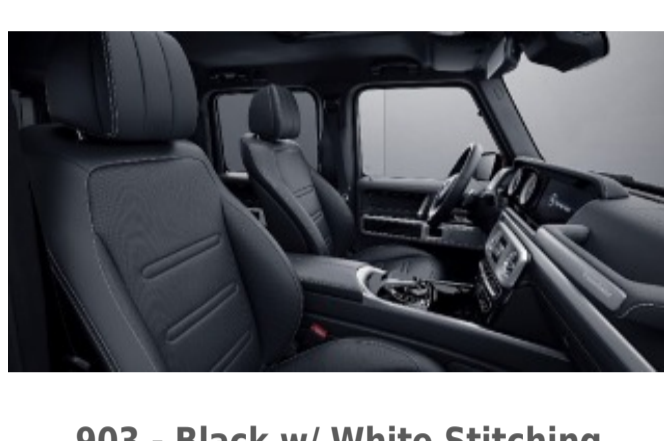

903 - Black w/ White Stitching

Requires MANUFAKTUR Interior Package (DD4)