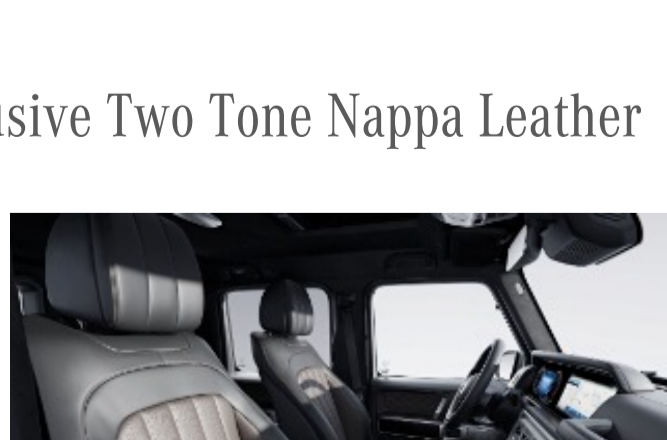

954A - Espresso Brown/Black