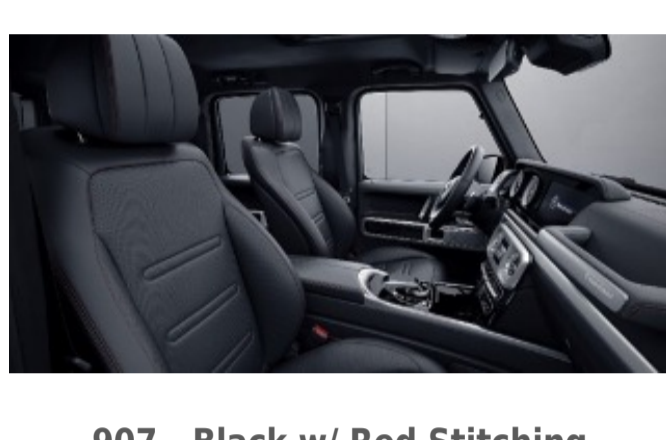

907 - Black w/ Red Stitching

Requires MANUFAKTUR Interior Package (DD4)