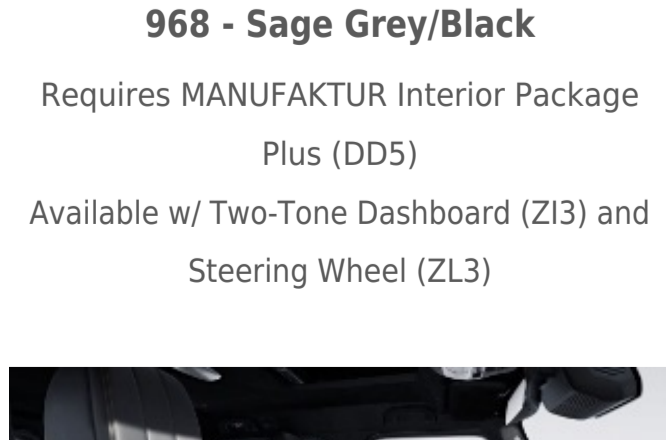

955 - Catalana Beige/Black