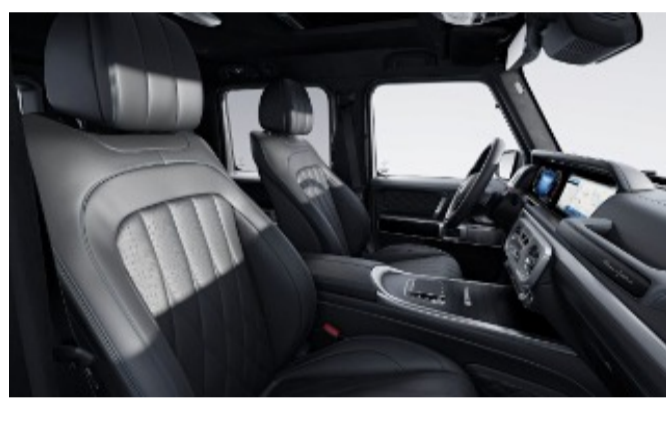

MANUFAKTUR Signature Exclusive Nappa Leather w/ Contrast Stitching

902 - Black w/ Yacht Blue Stitching

Requires MANUFAKTUR Interior Package Plus (DD5)