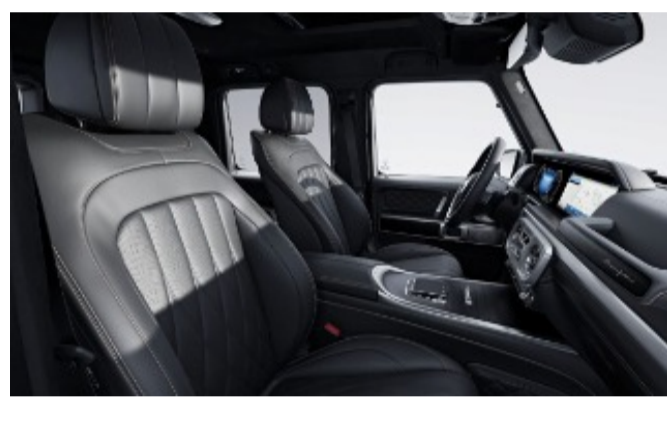

904 - Black w/ Bronze Stitching

Requires MANUFAKTUR Interior Package Plus (DD5)