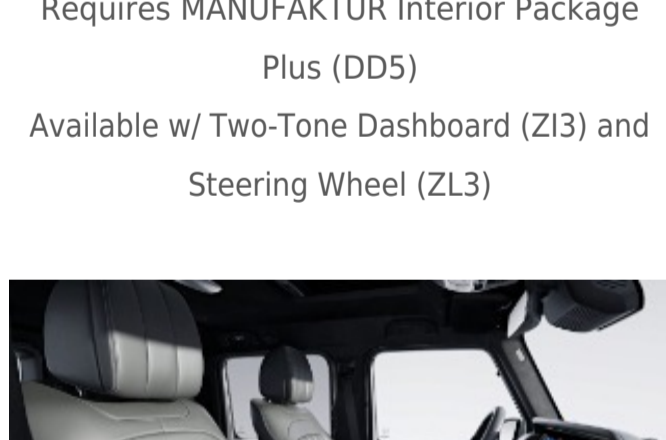

928 - Titanium Grey Pearl