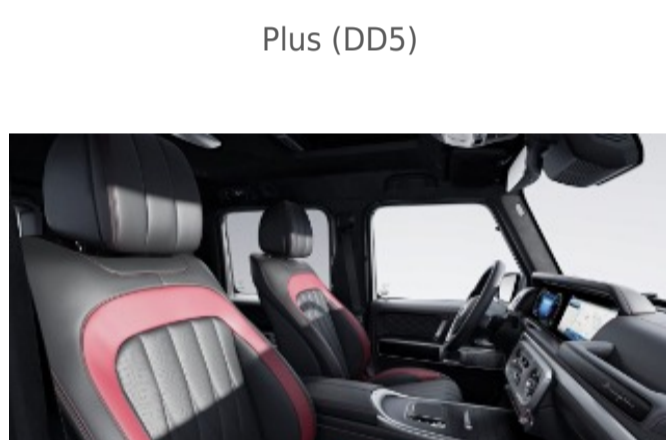

917 - Black w/ Bengal Red A-Band

Requires MANUFAKTUR Interior Package Plus (DD5)