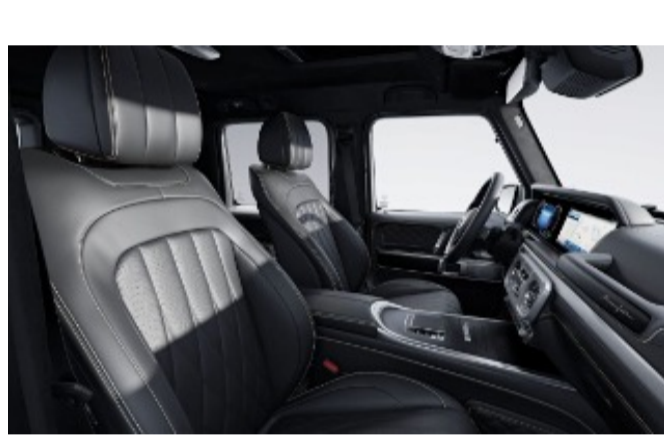

909 - Black w/ Gold Stitching

Requires MANUFAKTUR Interior Package Plus (DD5)