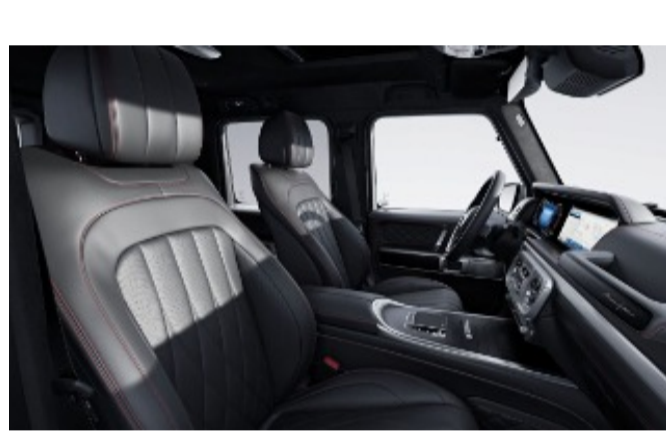

907 - Black w/ Red Stitching

Requires MANUFAKTUR Interior Package Plus (DD5)