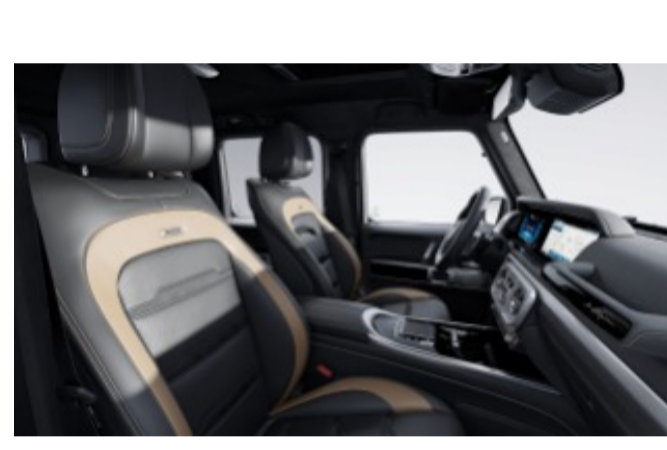

915 - Black w/ Catalana Beige A-Band

Requires MANUFAKTUR Interior Package (DD4)