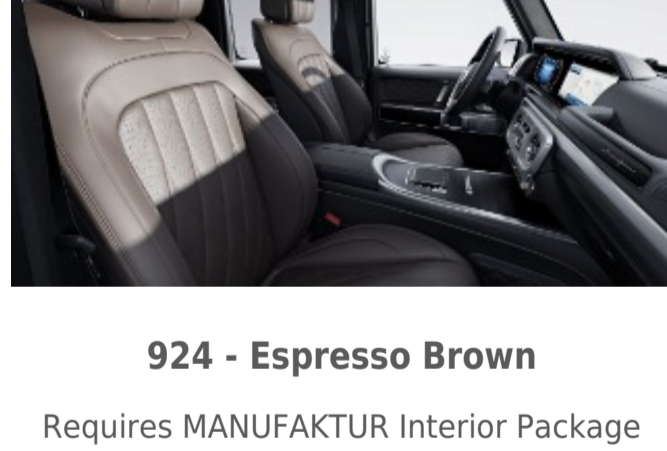

924 - Espresso Brown

Requires MANUFAKTUR Interior Package Plus (DD5)