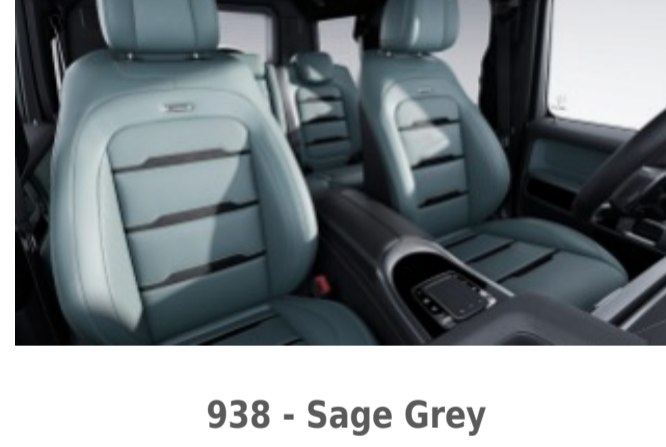

938 - Sage Grey

Requires MANUFAKTUR Interior Package (DD4)

Available w/ Two-Tone Steering Wheel (ZL3)