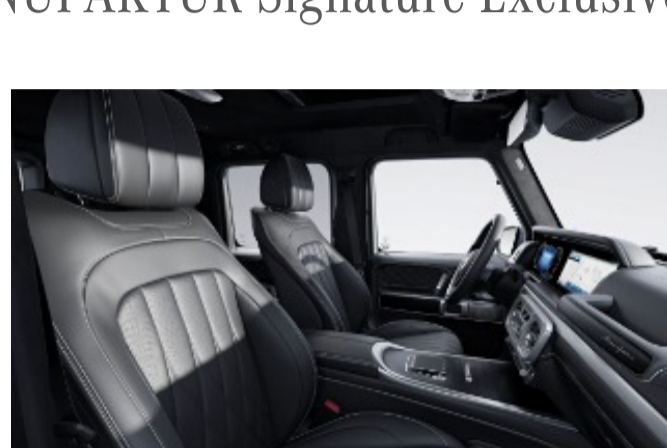

903 - Black w/ White Stitching

Requires MANUFAKTUR Interior Package Plus (DD5)