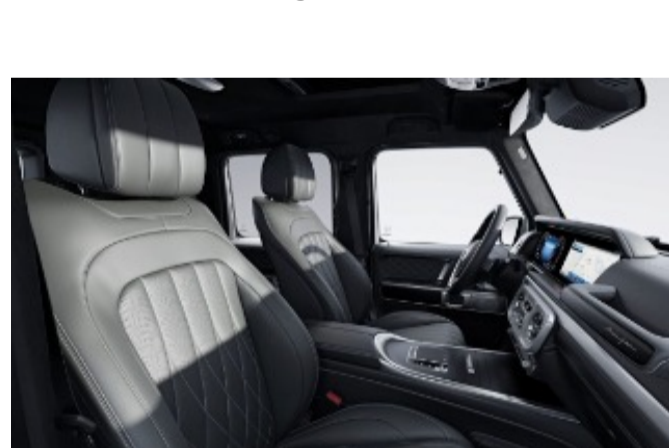

928 - Titanium Grey Pearl

Requires MANUFAKTUR Interior Package Plus (DD5)