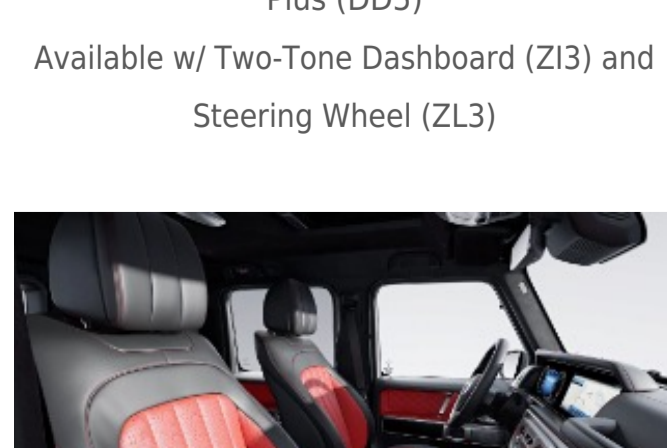

967 - Red Pepper/Black

Requires MANUFAKTUR Interior Package Plus (DD5)

Available w/ Two