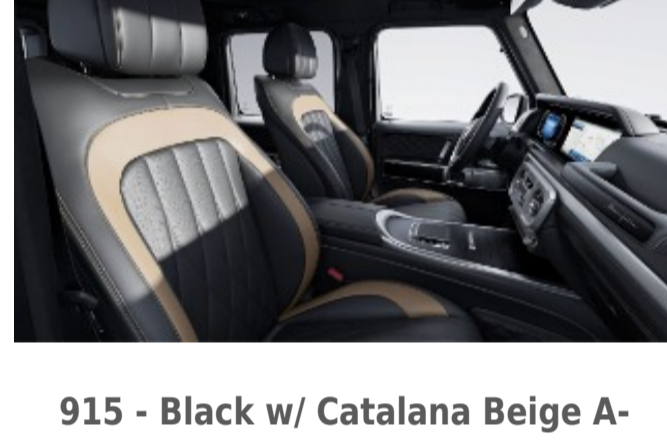

915 - Black w/ Catalana Beige A-Band

Requires MANUFAKTUR Interior Package Plus (DD5)