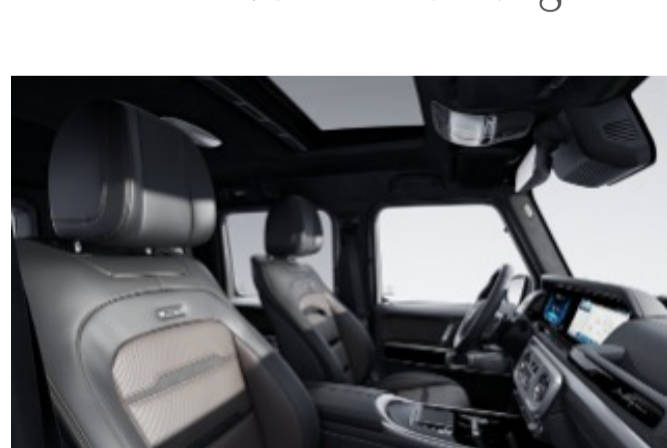

954 - Espresso Brown/Black

Requires MANUFAKTUR Interior Package (DD4)

Available w/ Two-Tone Steering Wheel (ZL3)