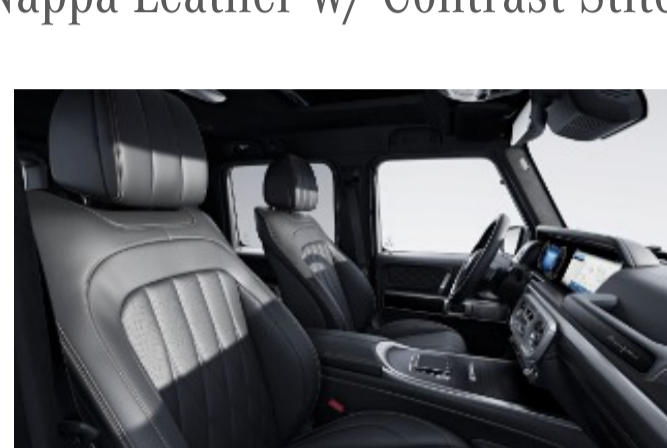

904 - Black w/ Bronze Stitching

Requires MANUFAKTUR Interior Package Plus (DD5)