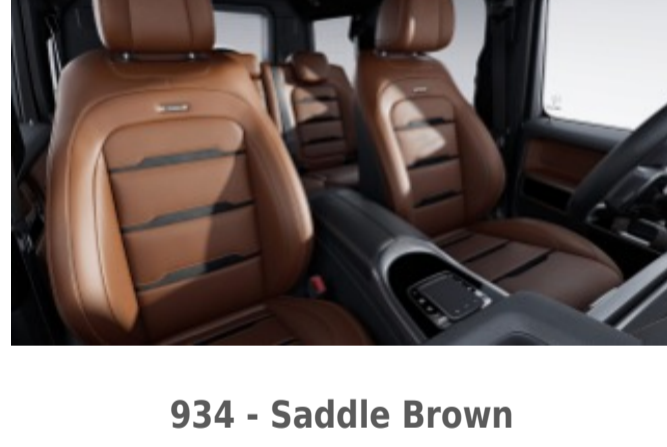

934 - Saddle Brown

Requires MANUFAKTUR Interior Package (DD4)

Available w/ Two-Tone Steering Wheel (ZL3)