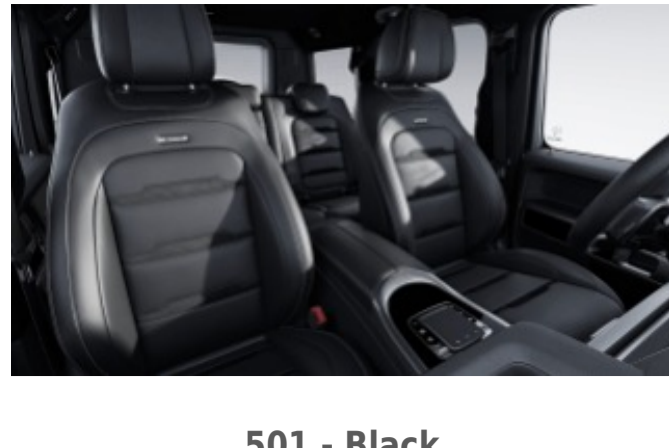

Upholstery

Nappa Leather

501 - Black