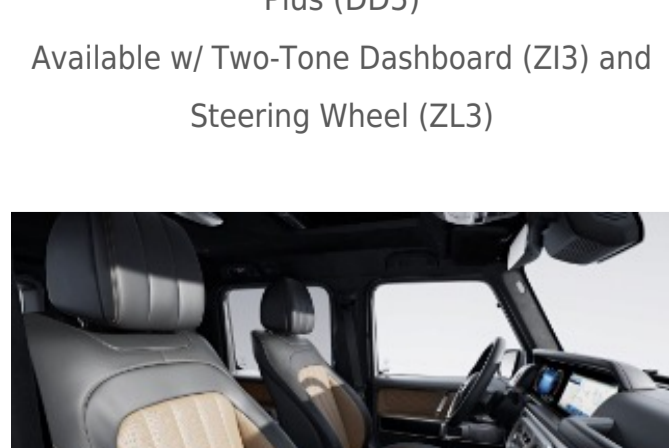

955 - Catalana Beige/Black

Requires MANUFAKTUR Interior Package Plus (DD5)