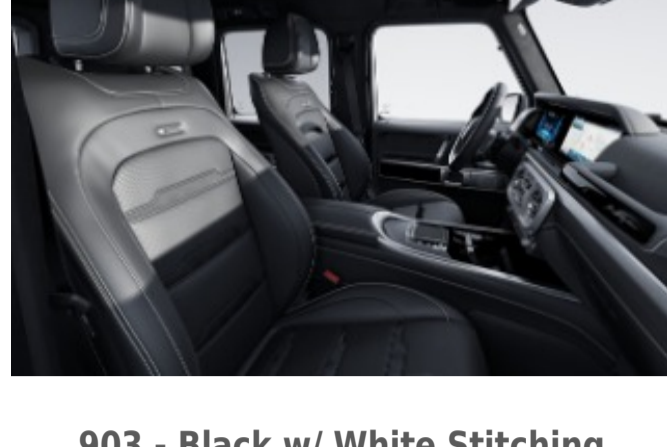

903 - Black w/ White Stitching

Requires MANUFAKTUR Interior Package (DD4)