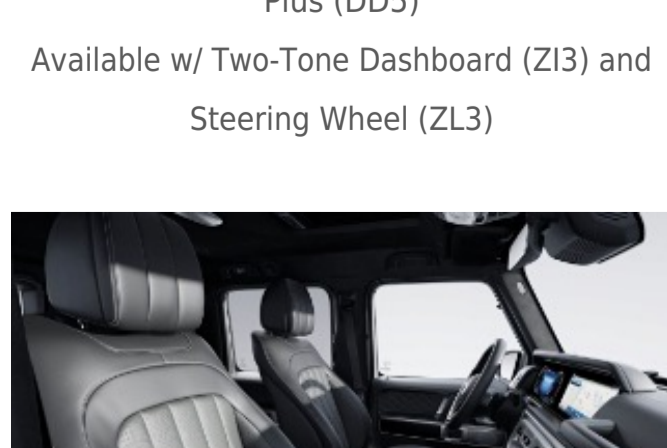

958 - Titanium Grey Pearl/Black

Requires MANUFAKTUR Interior Package Plus (DD5)