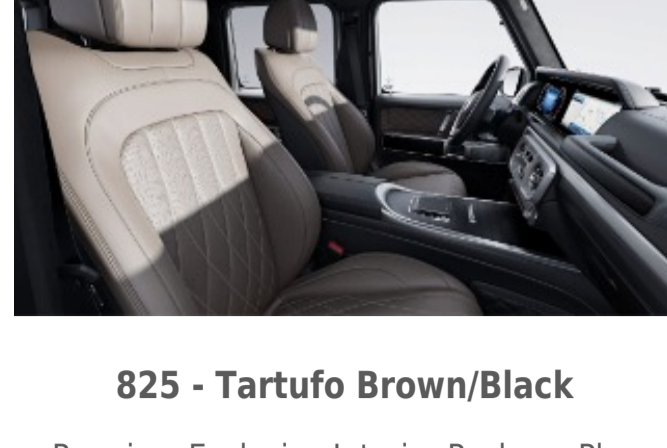

825 - Tartufo Brown/Black

Requires Exclusive Interior Package Plus (DB3)