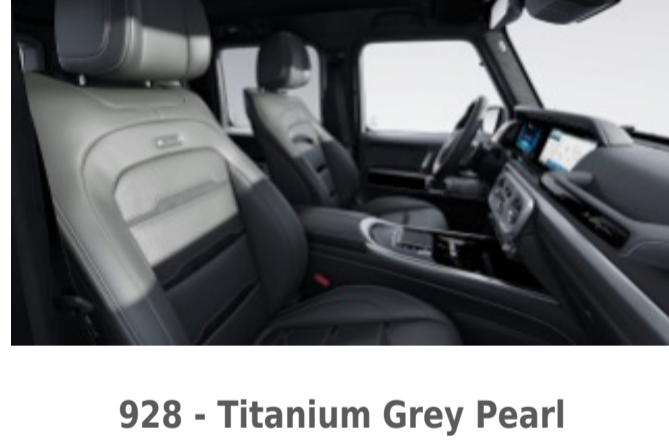

928 - Titanium Grey Pearl

Requires MANUFAKTUR Interior Package (DD4)

Available w/ Two-Tone Steering Wheel (ZL3)