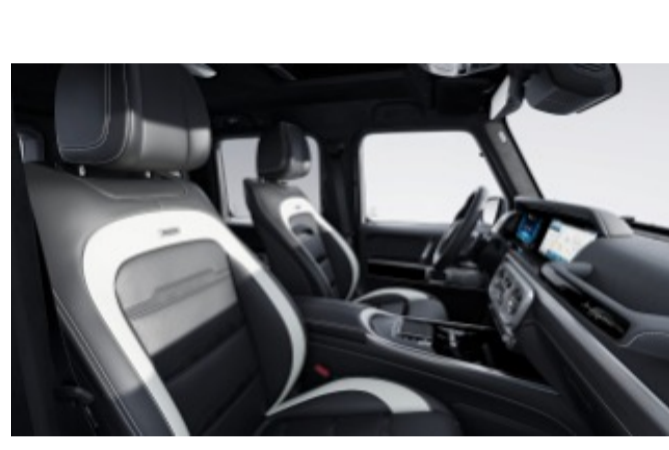

MANUFAKTUR Signature Nappa Leather w/ Contrast A-Band

913 - Black w/ Platinum White A-Band

Requires MANUFAKTUR Interior Package (DD4)