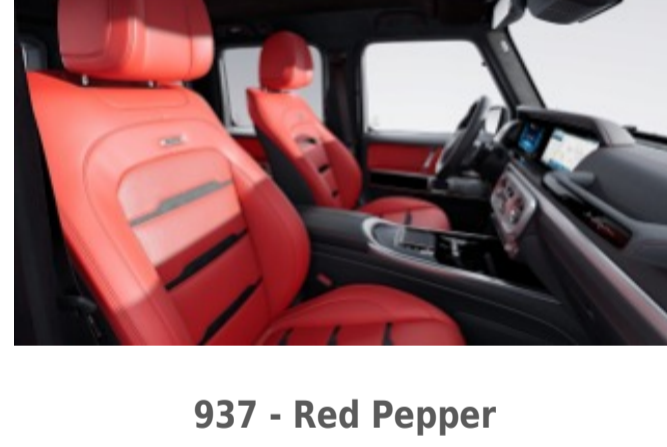

937 - Red Pepper

Requires MANUFAKTUR Interior Package (DD4)

Available w/ Two-Tone Steering Wheel (ZL3)