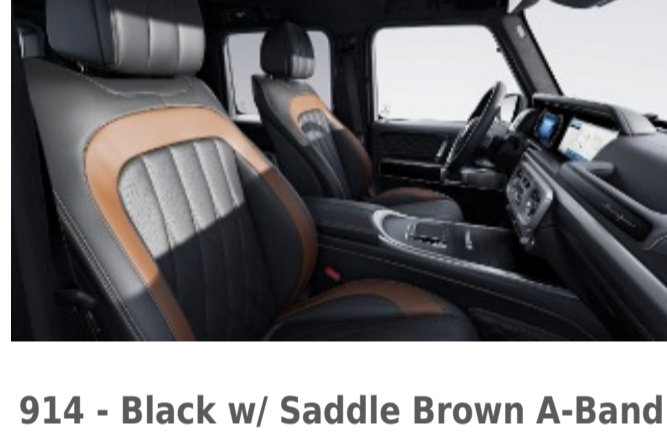

914 - Black w/ Saddle Brown A-Band

Requires MANUFAKTUR Interior Package Plus (DD5)