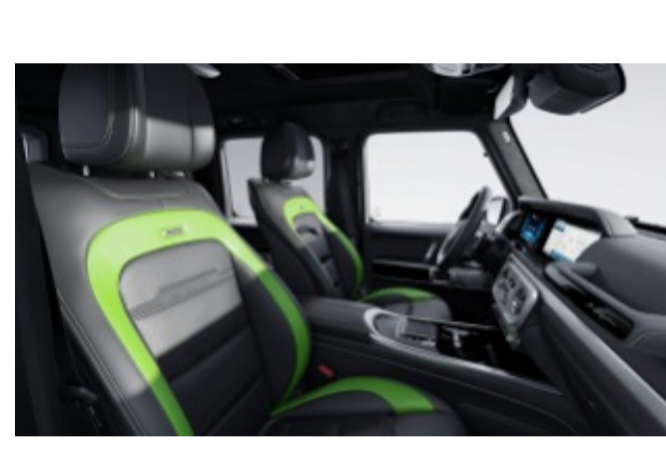

916 - Black w/ Lime Green A-Band

Requires MANUFAKTUR Interior Package (DD4)