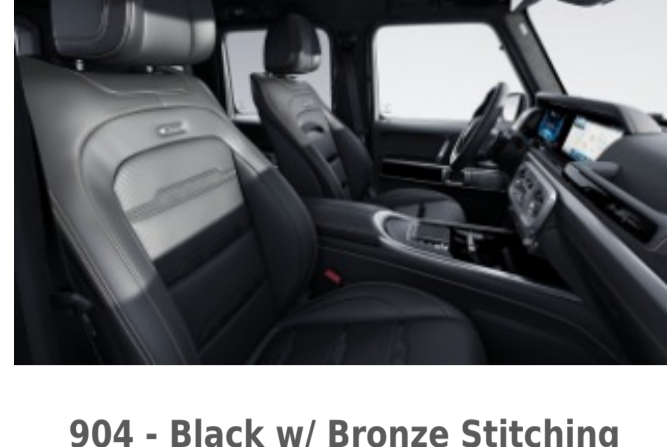

904 - Black w/ Bronze Stitching

Requires MANUFAKTUR Interior Package (DD4)