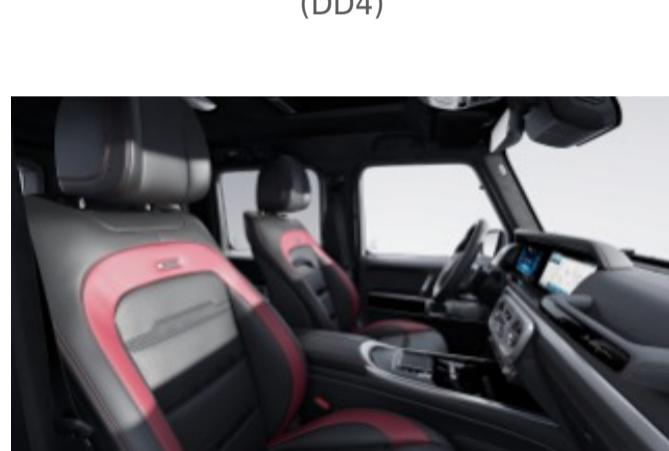

917 - Black w/ Bengal Red A-Band

Requires MANUFAKTUR Interior Package (DD4)