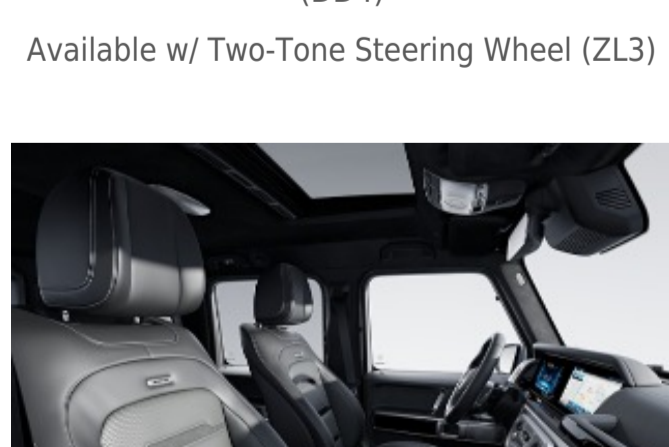

958 - Titanium Grey Pearl/Black

Requires MANUFAKTUR Interior Package (DD4)

Available w/ Two-Tone Steering Wheel (ZL3)