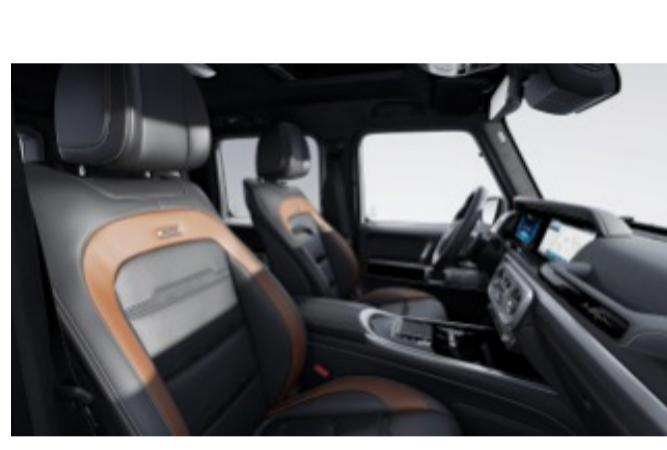

914 - Black w/ Saddle Brown A-Band

Requires MANUFAKTUR Interior Package (DD4)