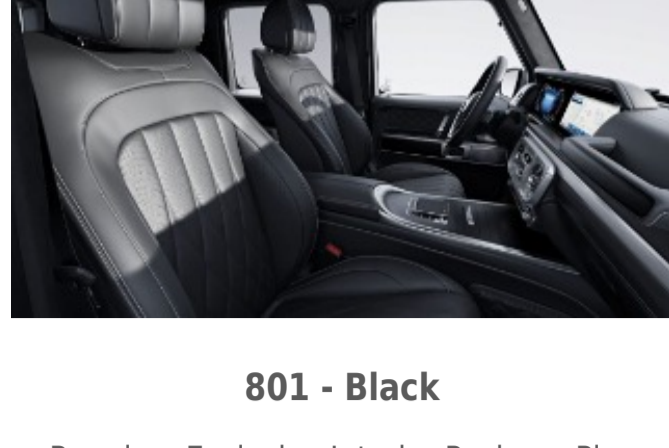

801 - Black

Requires Exclusive Interior Package Plus (DB3)