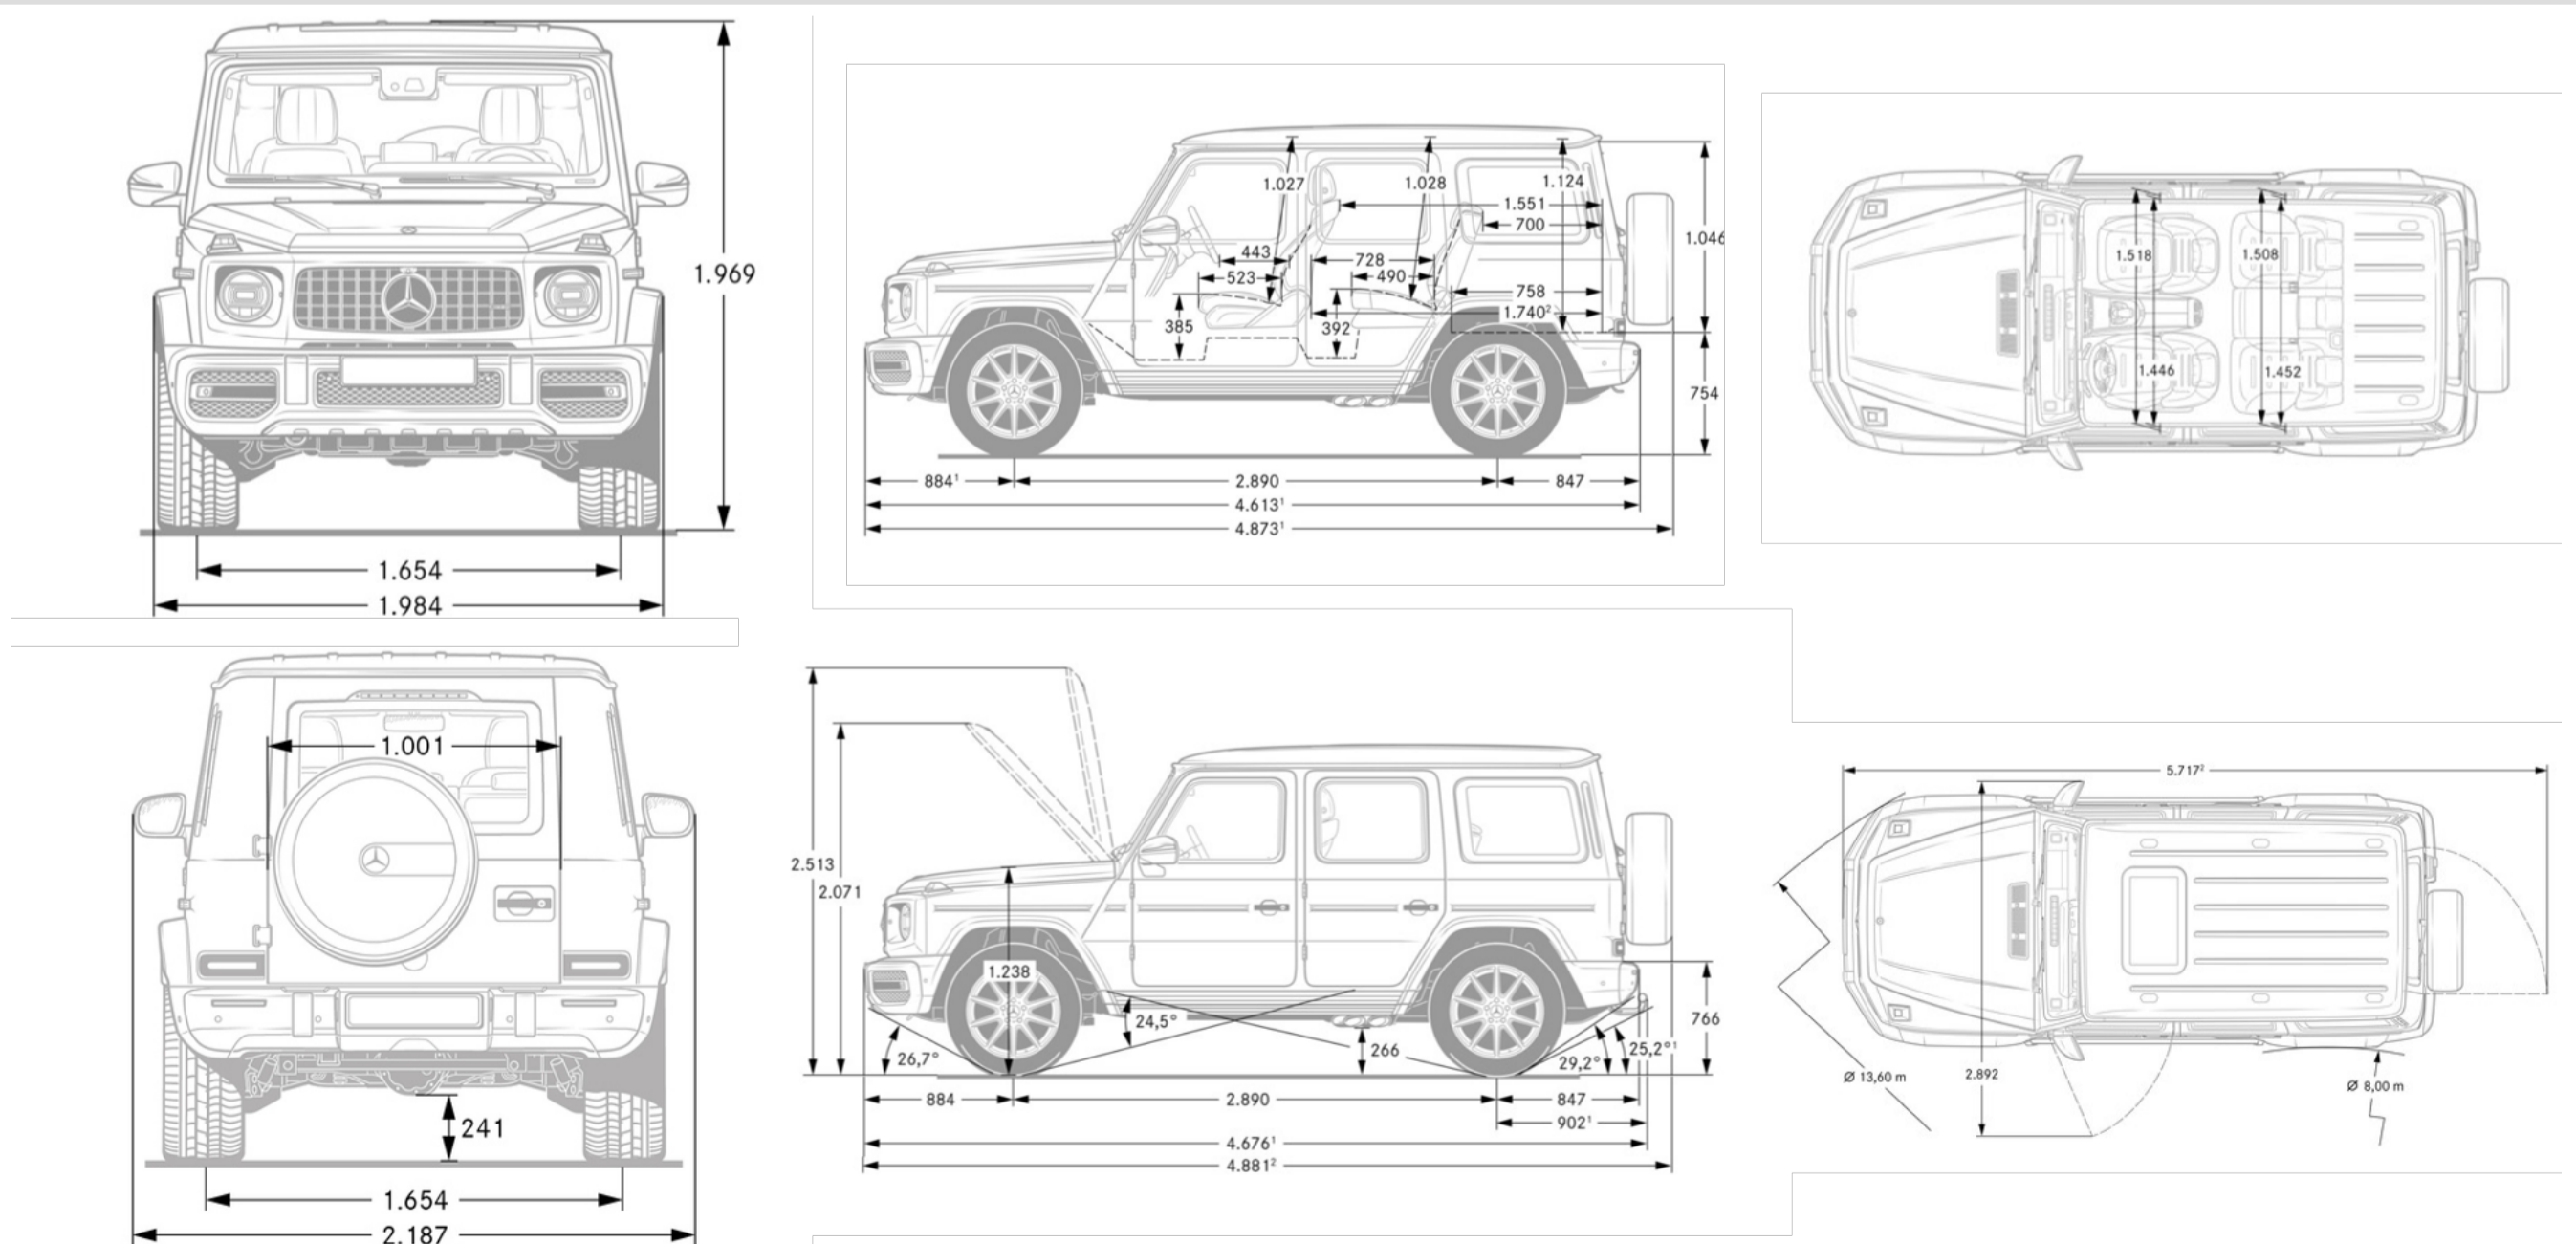

Vehicle Length (in.)	191.85
Vehicle Width with Mirrors (in.)	86.10
Vehicle Height (in.)	77.40
Wheelbase (in.)	113.78
Curb Weight (lbs.)	5,842

Wheels and Tires

Interior Dimensions

Trunk Size (cubic feet)	37.39
-------------------------	-------