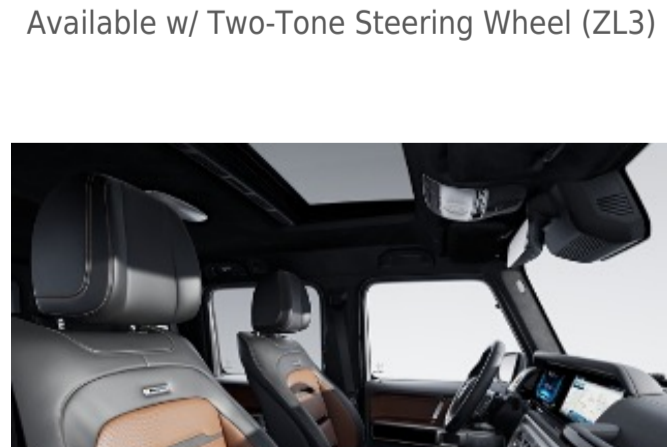

964 - Saddle Brown/Black

Requires MANUFAKTUR Interior Package (DD4)

Available w/ Two-Tone Steering Wheel (ZL3)