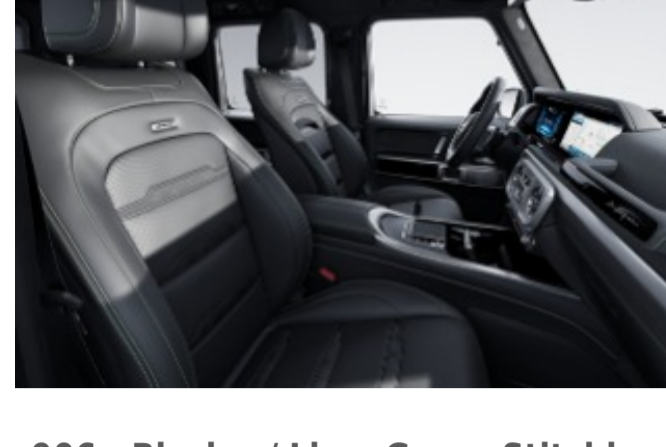

906 - Black w/ Lime Green Stitching

Requires MANUFAKTUR Interior Package (DD4)