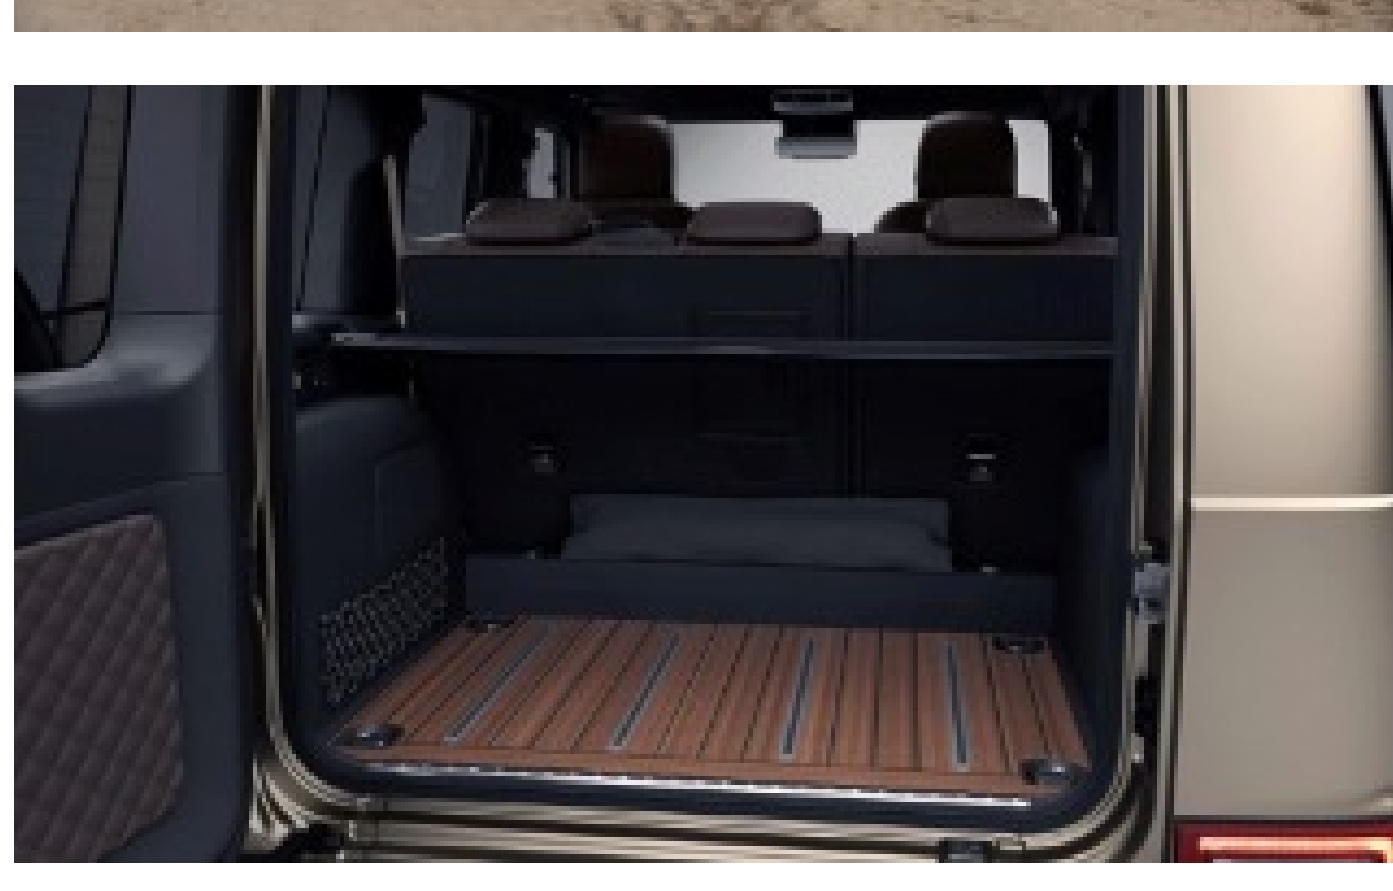

to highlight a few!

G PROFESSIONAL Package (DV8)

With a clear off-road focus, the G PROFESSIONAL is equipped to handle the most arduous terrain

- PROFESSIONAL Roof Rack
- PROFESSIONAL Line Exterior
- PROFESSIONAL Line Spare Wheel Holder
- MANUFAKTUR Cherry Wood Luggage Compartment
- 18" 5-Spoke Wheels, Matte Black
- Bull Bar and Mirrors in Black