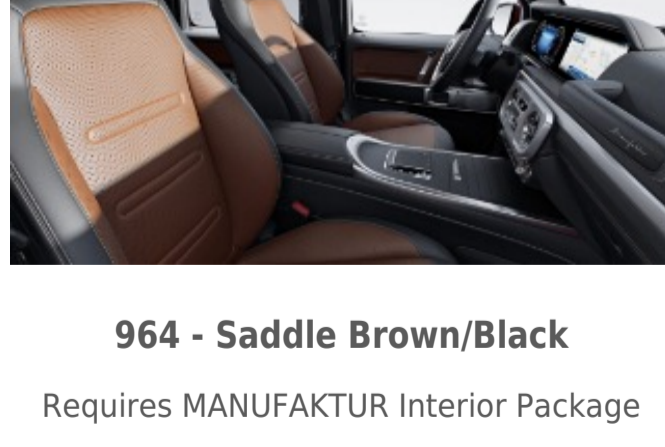

957 - Bengal Red/Black