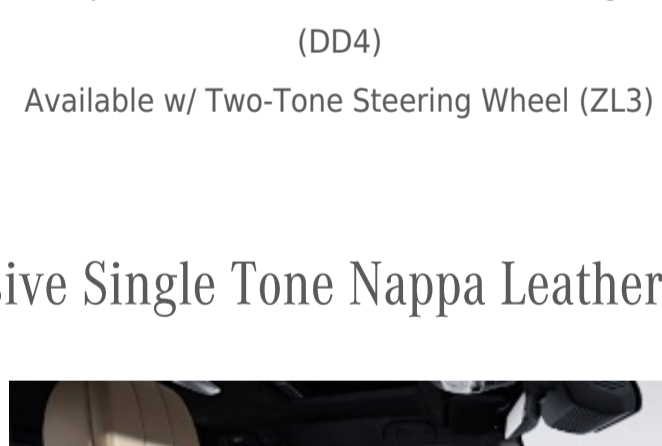

925 - Catalana Beige