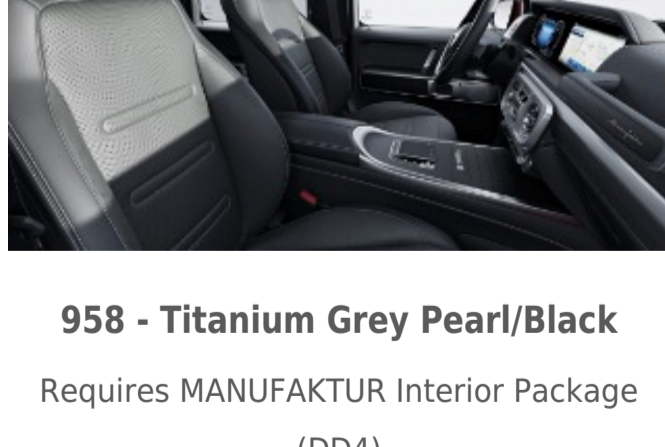

MANUFAKTUR Signature Exclusive Two Tone Nappa Leather

953 - Platinum White/Black