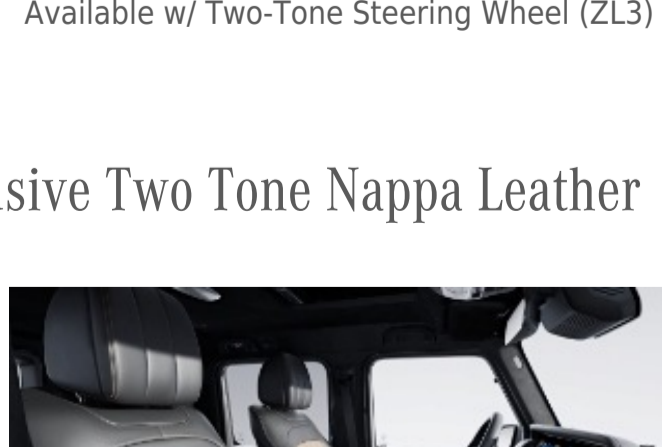

967 - Red Pepper/Black