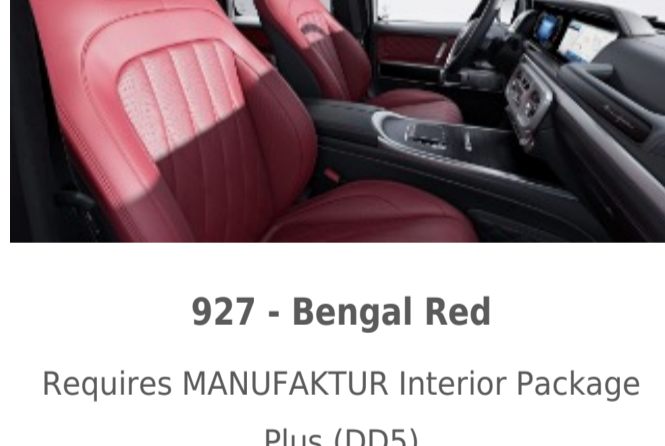

938 - Sage Grey

MANUFAKTUR Signature Two Tone Nappa Leather