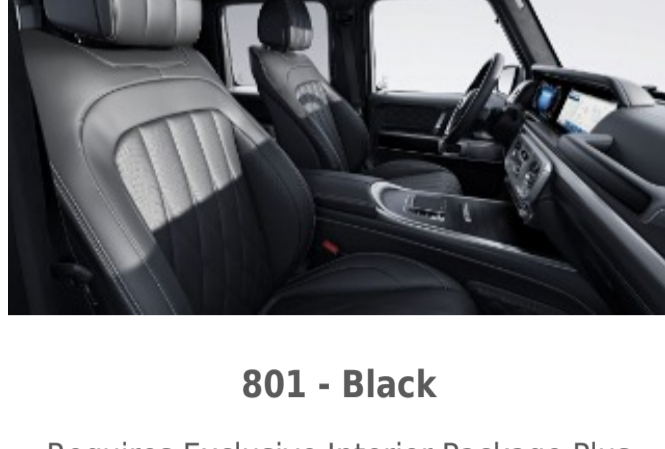

801 - Black

Requires Exclusive Interior Package Plus (DB3)