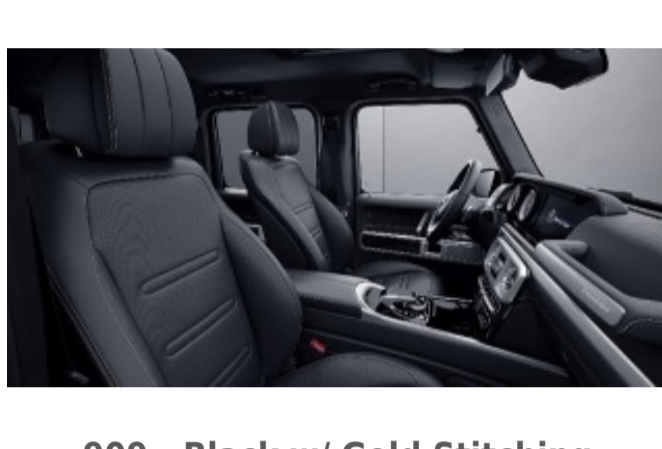

Upholstery

Leather

201 - Black

Not compatible with AMG Line (DG1)
Standard

214 - Nut Brown/Black

Not compatible with AMG Line (DG1)

215 - Macchiato Beige/Black leather

Not compatible with AMG Line (DG1)

Nappa Leather

501 - Black

Requires Exclusive Interior Package (DB2)

545 - Tartufo Brown/Black

Requires Exclusive Interior Package (DB2)

575 - Macchiato Beige/Black Nappa leather

Requires Exclusive Interior Package (DB2)

Exclusive Nappa Leather

801 - Black

Requires Exclusive Interior Package Plus (DB3)

808 - Macchiato Beige/Magma Grey

Requires Exclusive Interior Package Plus (DB3)

825 - Tartufo Brown/Black

Requires Exclusive Interior Package Plus (DB3)

MANUFAKTUR Signature Nappa Leather w/ Contrast Stitching

902 - Black w/ Yacht Blue Stitching

Requires MANUFAKTUR Interior Package (DD4)

903 - Black w/ White Stitching

Requires MANUFAKTUR Interior Package (DD4)

904 - Black w/ Bronze Stitching

Requires MANUFAKTUR Interior Package (DD4)

906 - Black w/ Lime Green Stitching

Requires MANUFAKTUR Interior Package (DD4)

907 - Black w/ Red Stitching

Requires MANUFAKTUR Interior Package (DD4)

909 - Black w/ Gold Stitching

Requires MANUFAKTUR Interior Package (DD4)

MANUFAKTUR Signature Exclusive Nappa Leather w/ Contrast Stitching

902 - Black w/ Yacht Blue Stitching

Requires MANUFAKTUR Interior Package Plus (DD5)

903 - Black w/ White Stitching

Requires MANUFAKTUR Interior Package Plus (DD5)

904 - Black w/ Bronze Stitching

Requires MANUFAKTUR Interior Package Plus (DD5)

906 - Black w/ Lime Green Stitching

Requires MANUFAKTUR Interior Package Plus (DD5)

907 - Black w/ Red Stitching

Requires MANUFAKTUR Interior Package Plus (DD5)

909 - Black w/ Gold Stitching

Requires MANUFAKTUR Interior Package Plus (DD5)