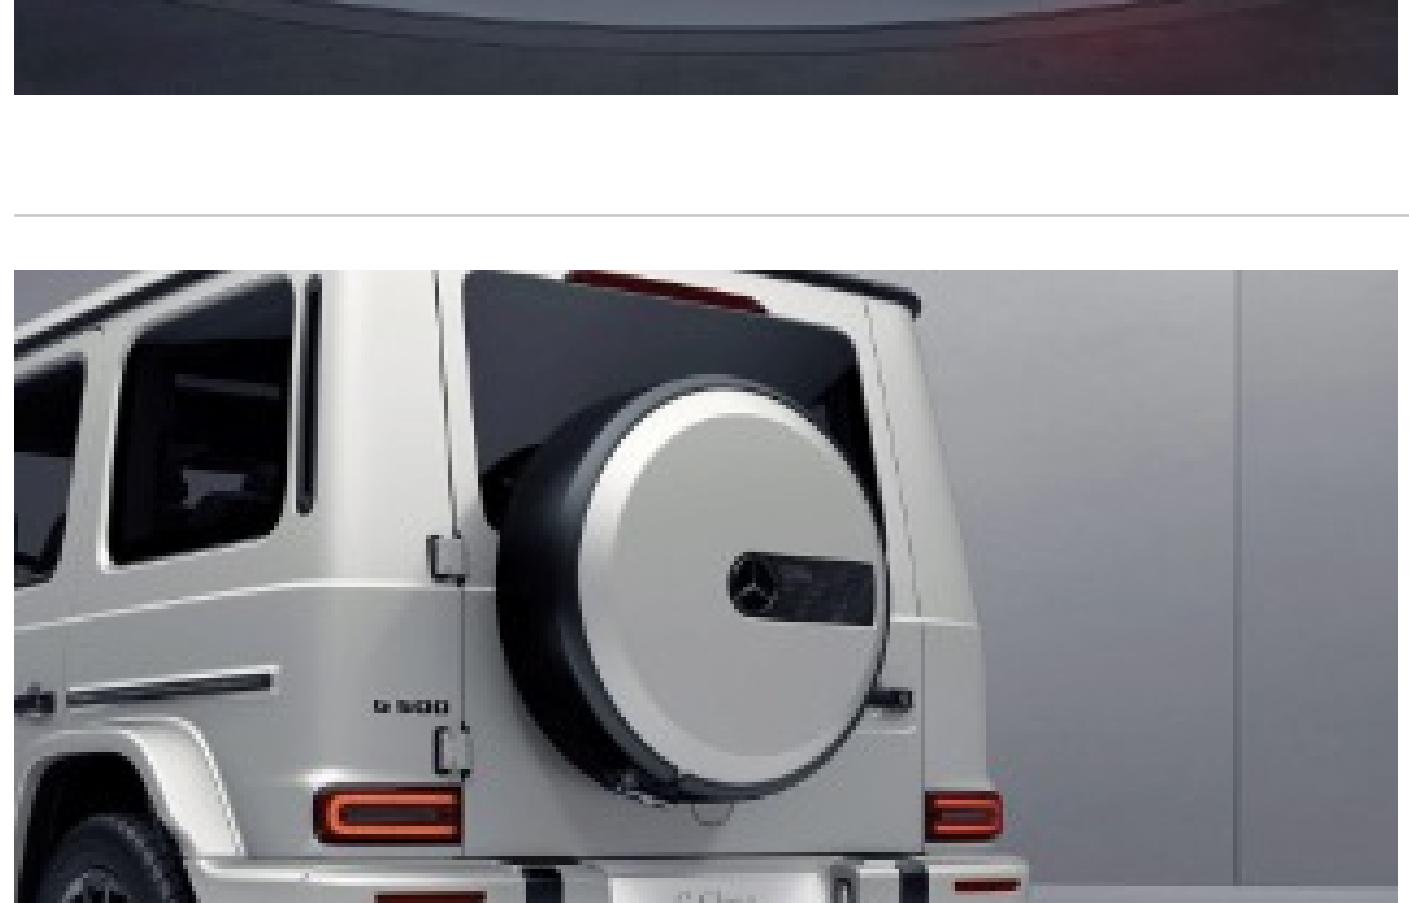

MANUFAKTUR Logo Package (GK1)

Attention to detail that you can see and feel! Every time you open the door, you will feel the legendary letter "G" on the elegant door knobs with embossed logo.

Package includes:

- Door knob with embossed logo
- Logo projector in the outside mirror displays the lettering "G - STRONGER THAN TIME"

MANUFAKTUR Schöckl Design package (HK1)

Since 1979, the G-Class has been proving its off-road capabilities on the Schöckl near Graz. With this package, you can demonstrate your enthusiasm for legendary off-road expertise

Package includes:

- Schöckl spare wheel cover insert
- Schöckl exterior protective strip
- Schöckl front door sill panels