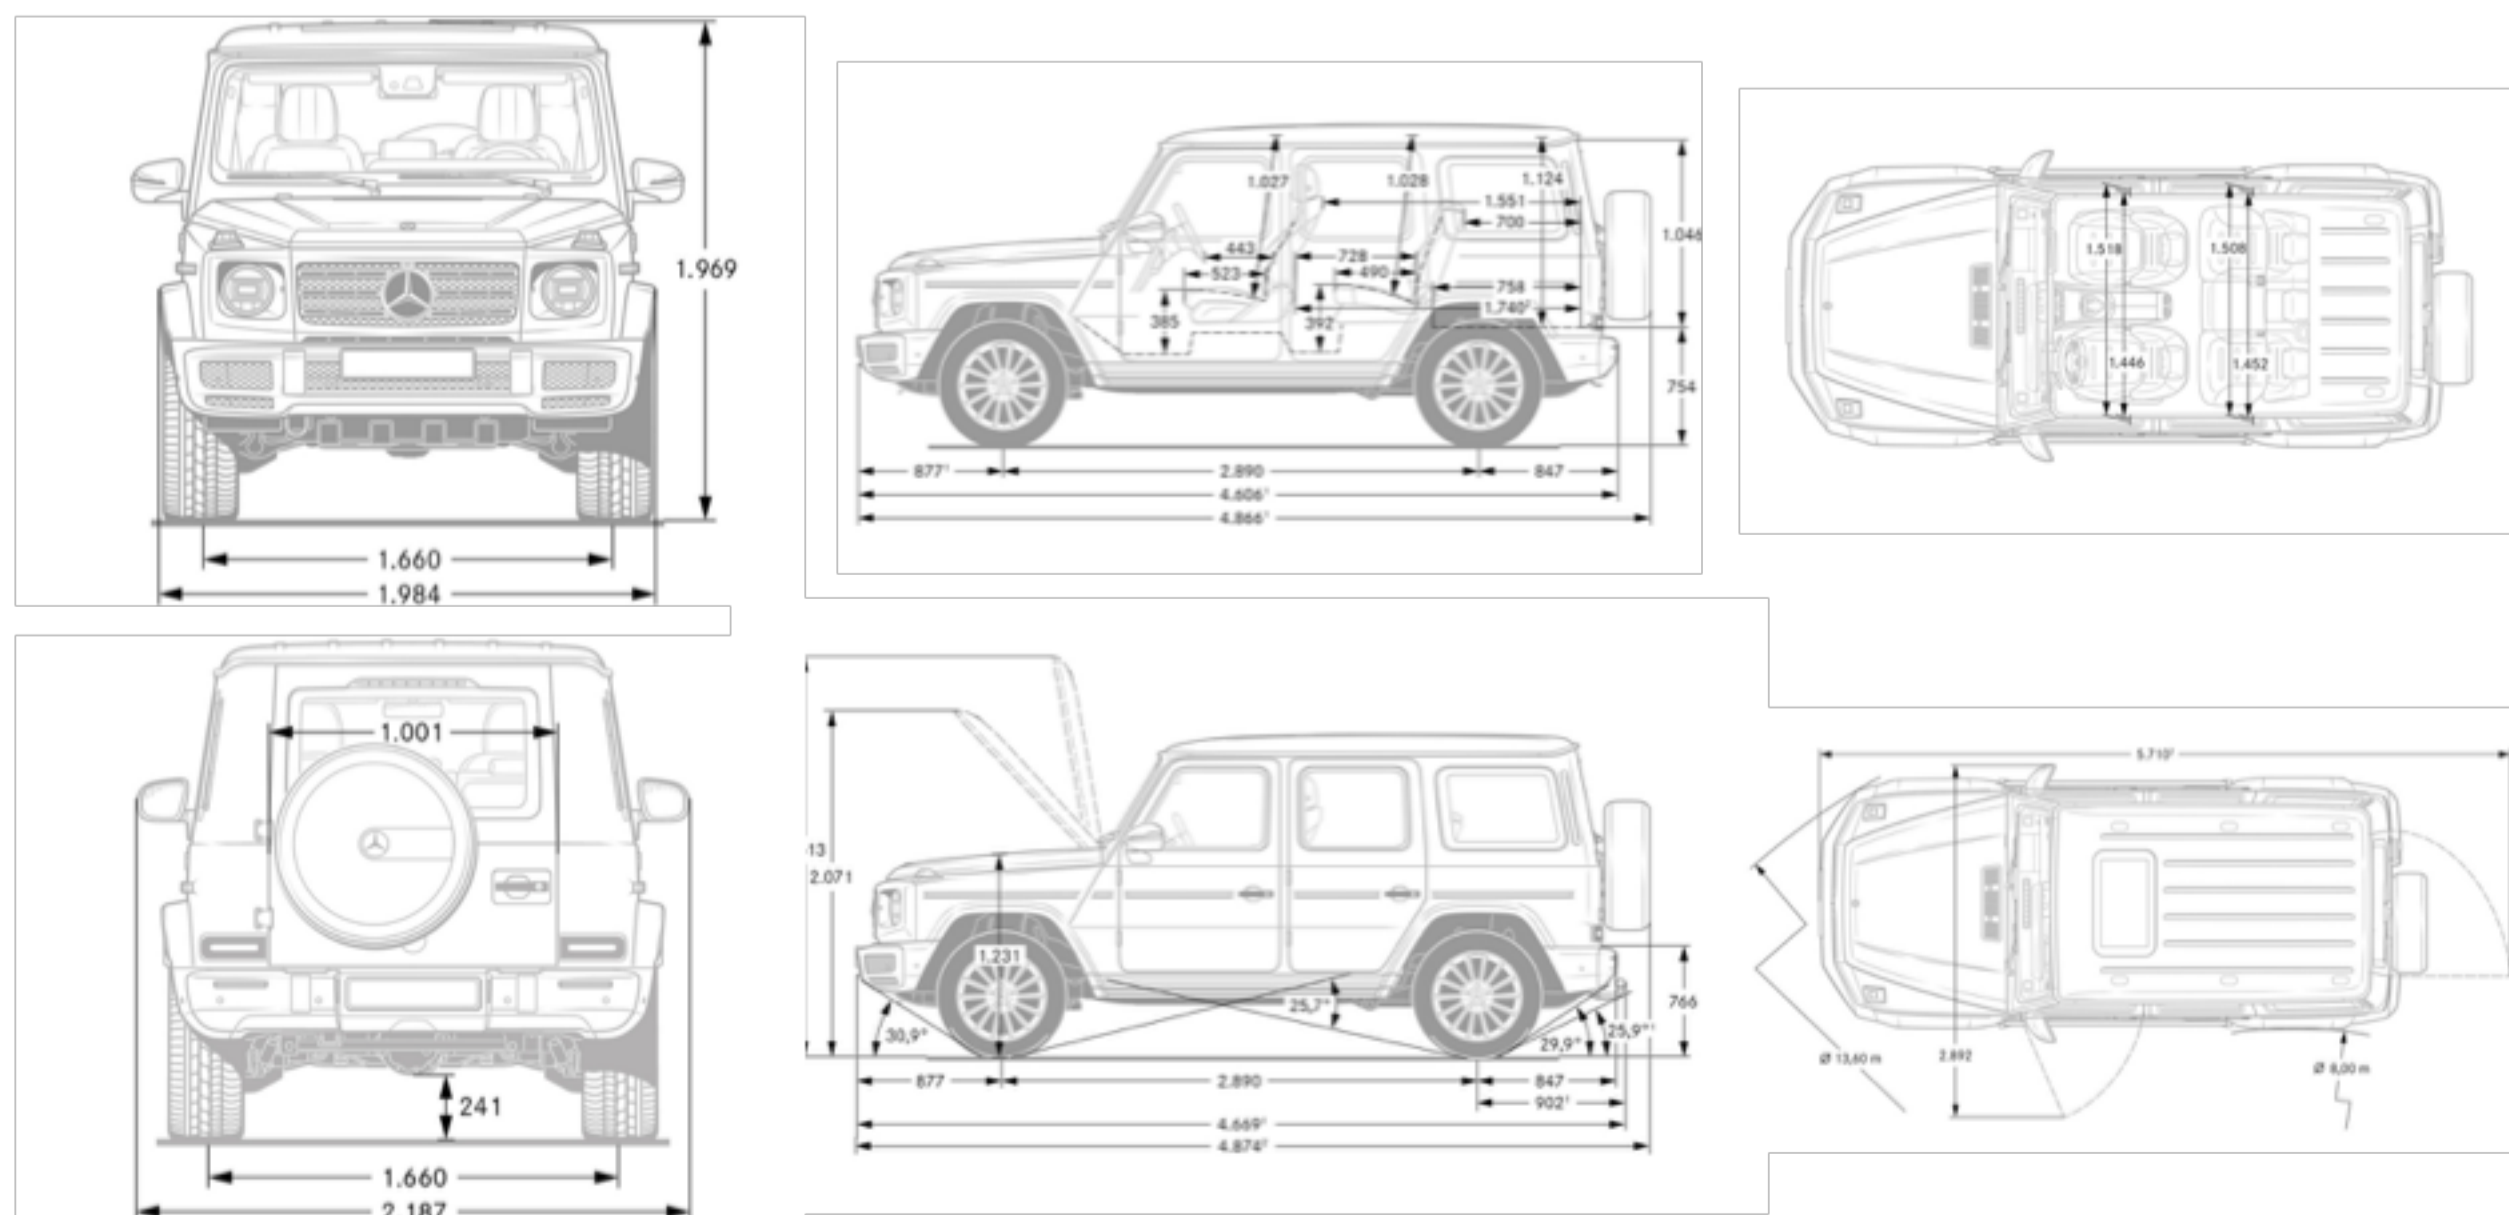

Interior Dimensions

Trunk Size (cubic feet)	38.14
-------------------------	-------

G550

G550 w/ AMG Line

Options In Detail

Comparison Steering Wheels

Multifunction Steering Wheel in Nappa Leather (L5C)

not w/ ZL3 Requires AMG Line