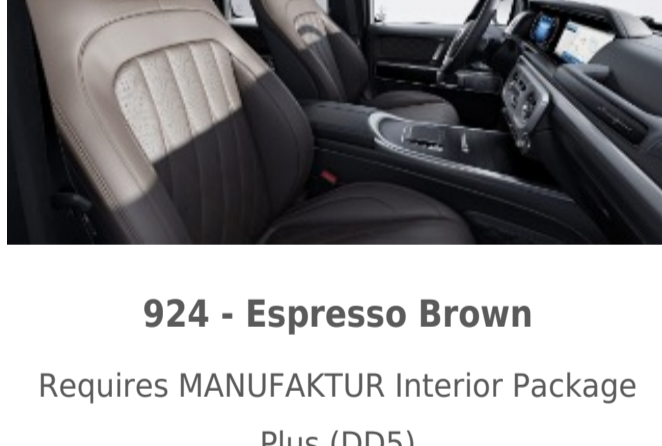

934 - Saddle Brown