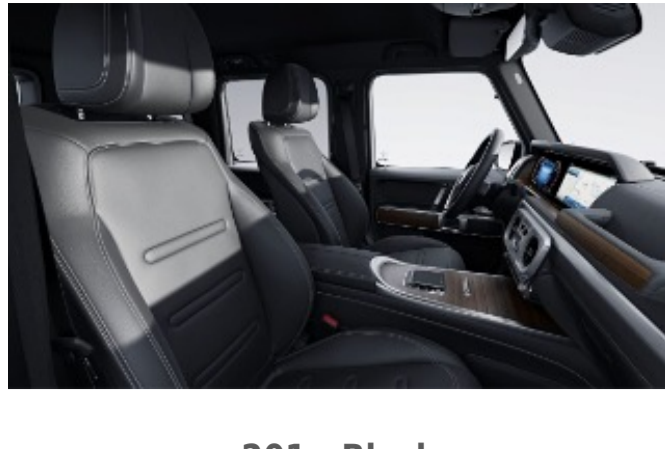

Upholstery

Leather

201 - Black

Not compatible with AMG Line (DG1)
Standard