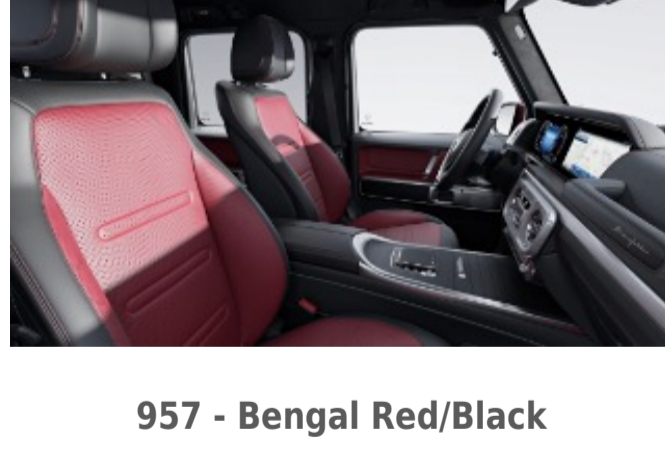

Upholstery

Leather

201 - Black

Not compatible with AMG Line (DG1)
Standard

214 - Nut Brown/Black

Not compatible with AMG Line (DG1)

215 - Macchiato Beige/Black leather

Not compatible with AMG Line (DG1)

Nappa Leather

501 - Black

Requires Exclusive Interior Package (DB2)

545 - Tartufo Brown/Black

Requires Exclusive Interior Package (DB2)

575 - Macchiato Beige/Black Nappa leather

Requires Exclusive Interior Package (DB2)

Exclusive Nappa Leather

801 - Black

Requires Exclusive Interior Package Plus (DB3)

808 - Macchiato Beige/Magma Grey

Requires Exclusive Interior Package Plus (DB3)

825 - Tartufo Brown/Black

Requires Exclusive Interior Package Plus (DB3)

MANUFAKTUR Signature Nappa Leather w/ Contrast Stitching

902 - Black w/ Yacht Blue Stitching

Requires MANUFAKTUR Interior Package (DD4)

903 - Black w/ White Stitching

Requires MANUFAKTUR Interior Package (DD4)

904 - Black w/ Bronze Stitching

Requires MANUFAKTUR Interior Package (DD4)

906 - Black w/ Lime Green Stitching

Requires MANUFAKTUR Interior Package (DD4)

907 - Black w/ Red Stitching

Requires MANUFAKTUR Interior Package (DD4)

909 - Black w/ Gold Stitching

Requires MANUFAKTUR Interior Package (DD4)

MANUFAKTUR Signature Exclusive Nappa Leather w/ Contrast Stitching

902 - Black w/ Yacht Blue Stitching

Requires MANUFAKTUR Interior Package Plus (DD5)

903 - Black w/ White Stitching

Requires MANUFAKTUR Interior Package Plus (DD5)

904 - Black w/ Bronze Stitching

Requires MANUFAKTUR Interior Package Plus (DD5)

906 - Black w/ Lime Green Stitching

Requires MANUFAKTUR Interior Package Plus (DD5)

907 - Black w/ Red Stitching

Requires MANUFAKTUR Interior Package Plus (DD5)

909 - Black w/ Gold Stitching

Requires MANUFAKTUR Interior Package Plus (DD5)