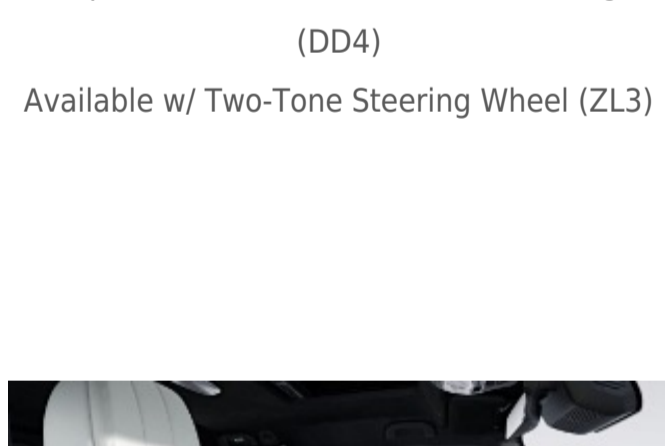

MANUFAKTUR Signature Exclusive Single Tone Nappa Leather

923 - Platinum White