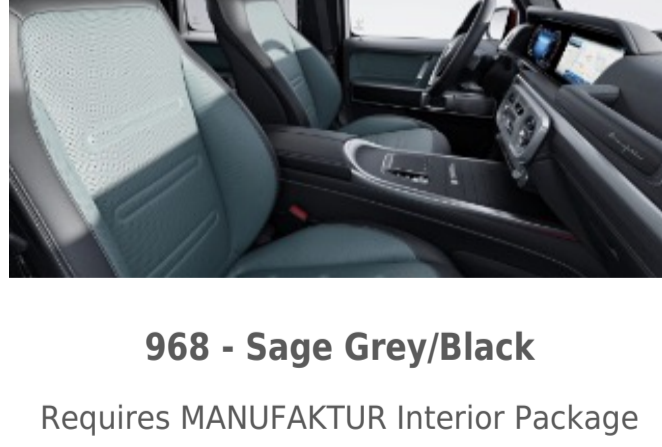

955 - Catalana Beige/Black