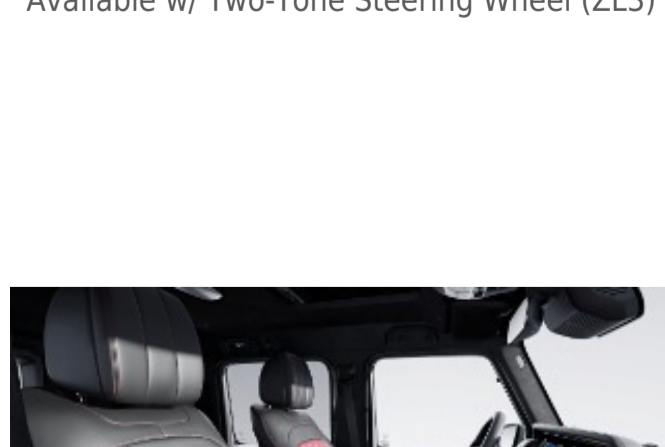

968 - Sage Grey/Black