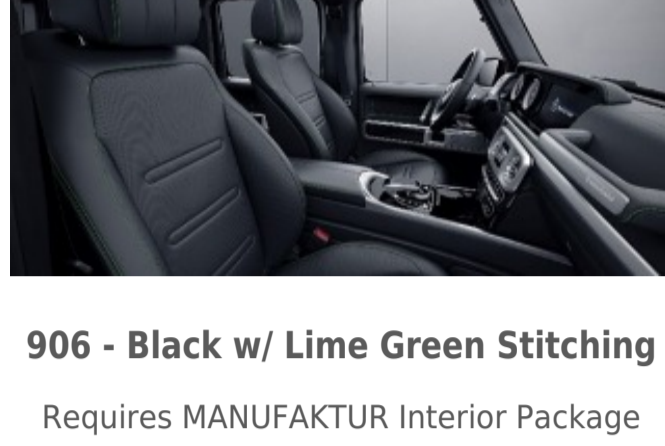

906 - Black w/ Lime Green Stitching

Requires MANUFAKTUR Interior Package (DD4)