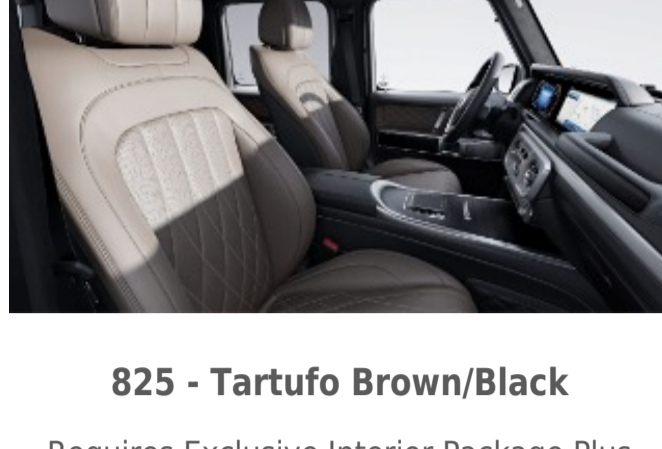

Upholstery

Leather

201 - Black

Not compatible with AMG Line (DG1)
Standard

214 - Nut Brown/Black

Not compatible with AMG Line (DG1)

215 - Macchiato Beige/Black leather

Not compatible with AMG Line (DG1)

Nappa Leather

501 - Black

Requires Exclusive Interior Package (DB2)

545 - Tartufo Brown/Black

Requires Exclusive Interior Package (DB2)

575 - Macchiato Beige/Black Nappa leather

Requires Exclusive Interior Package (DB2)

Exclusive Nappa Leather

801 - Black

Requires Exclusive Interior Package Plus (DB3)

808 - Macchiato Beige/Magma Grey

Requires Exclusive Interior Package Plus (DB3)

825 - Tartufo Brown/Black

Requires Exclusive Interior Package Plus (DB3)

MANUFAKTUR Signature Nappa Leather w/ Contrast Stitching

902 - Black w/ Yacht Blue Stitching

Requires MANUFAKTUR Interior Package (DD4)

903 - Black w/ White Stitching

Requires MANUFAKTUR Interior Package (DD4)

904 - Black w/ Bronze Stitching

Requires MANUFAKTUR Interior Package (DD4)

906 - Black w/ Lime Green Stitching

Requires MANUFAKTUR Interior Package (DD4)

907 - Black w/ Red Stitching

Requires MANUFAKTUR Interior Package (DD4)

909 - Black w/ Gold Stitching

Requires MANUFAKTUR Interior Package (DD4)

MANUFAKTUR Signature Exclusive Nappa Leather w/ Contrast Stitching

902 - Black w/ Yacht Blue Stitching

Requires MANUFAKTUR Interior Package Plus (DD5)

903 - Black w/ White Stitching

Requires MANUFAKTUR Interior Package Plus (DD5)

904 - Black w/ Bronze Stitching

Requires MANUFAKTUR Interior Package Plus (DD5)

906 - Black w/ Lime Green Stitching

Requires MANUFAKTUR Interior Package Plus (DD5)

907 - Black w/ Red Stitching

Requires MANUFAKTUR Interior Package Plus (DD5)

909 - Black w/ Gold Stitching

Requires MANUFAKTUR Interior Package Plus (DD5)