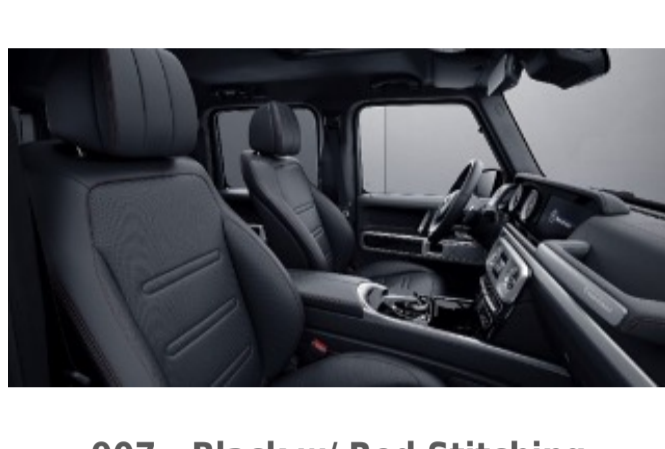

907 - Black w/ Red Stitching

Requires MANUFAKTUR Interior Package (DD4)