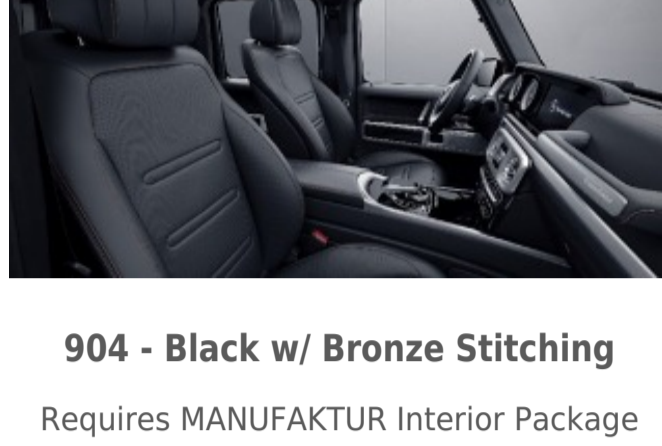

904 - Black w/ Bronze Stitching

Requires MANUFAKTUR Interior Package (DD4)