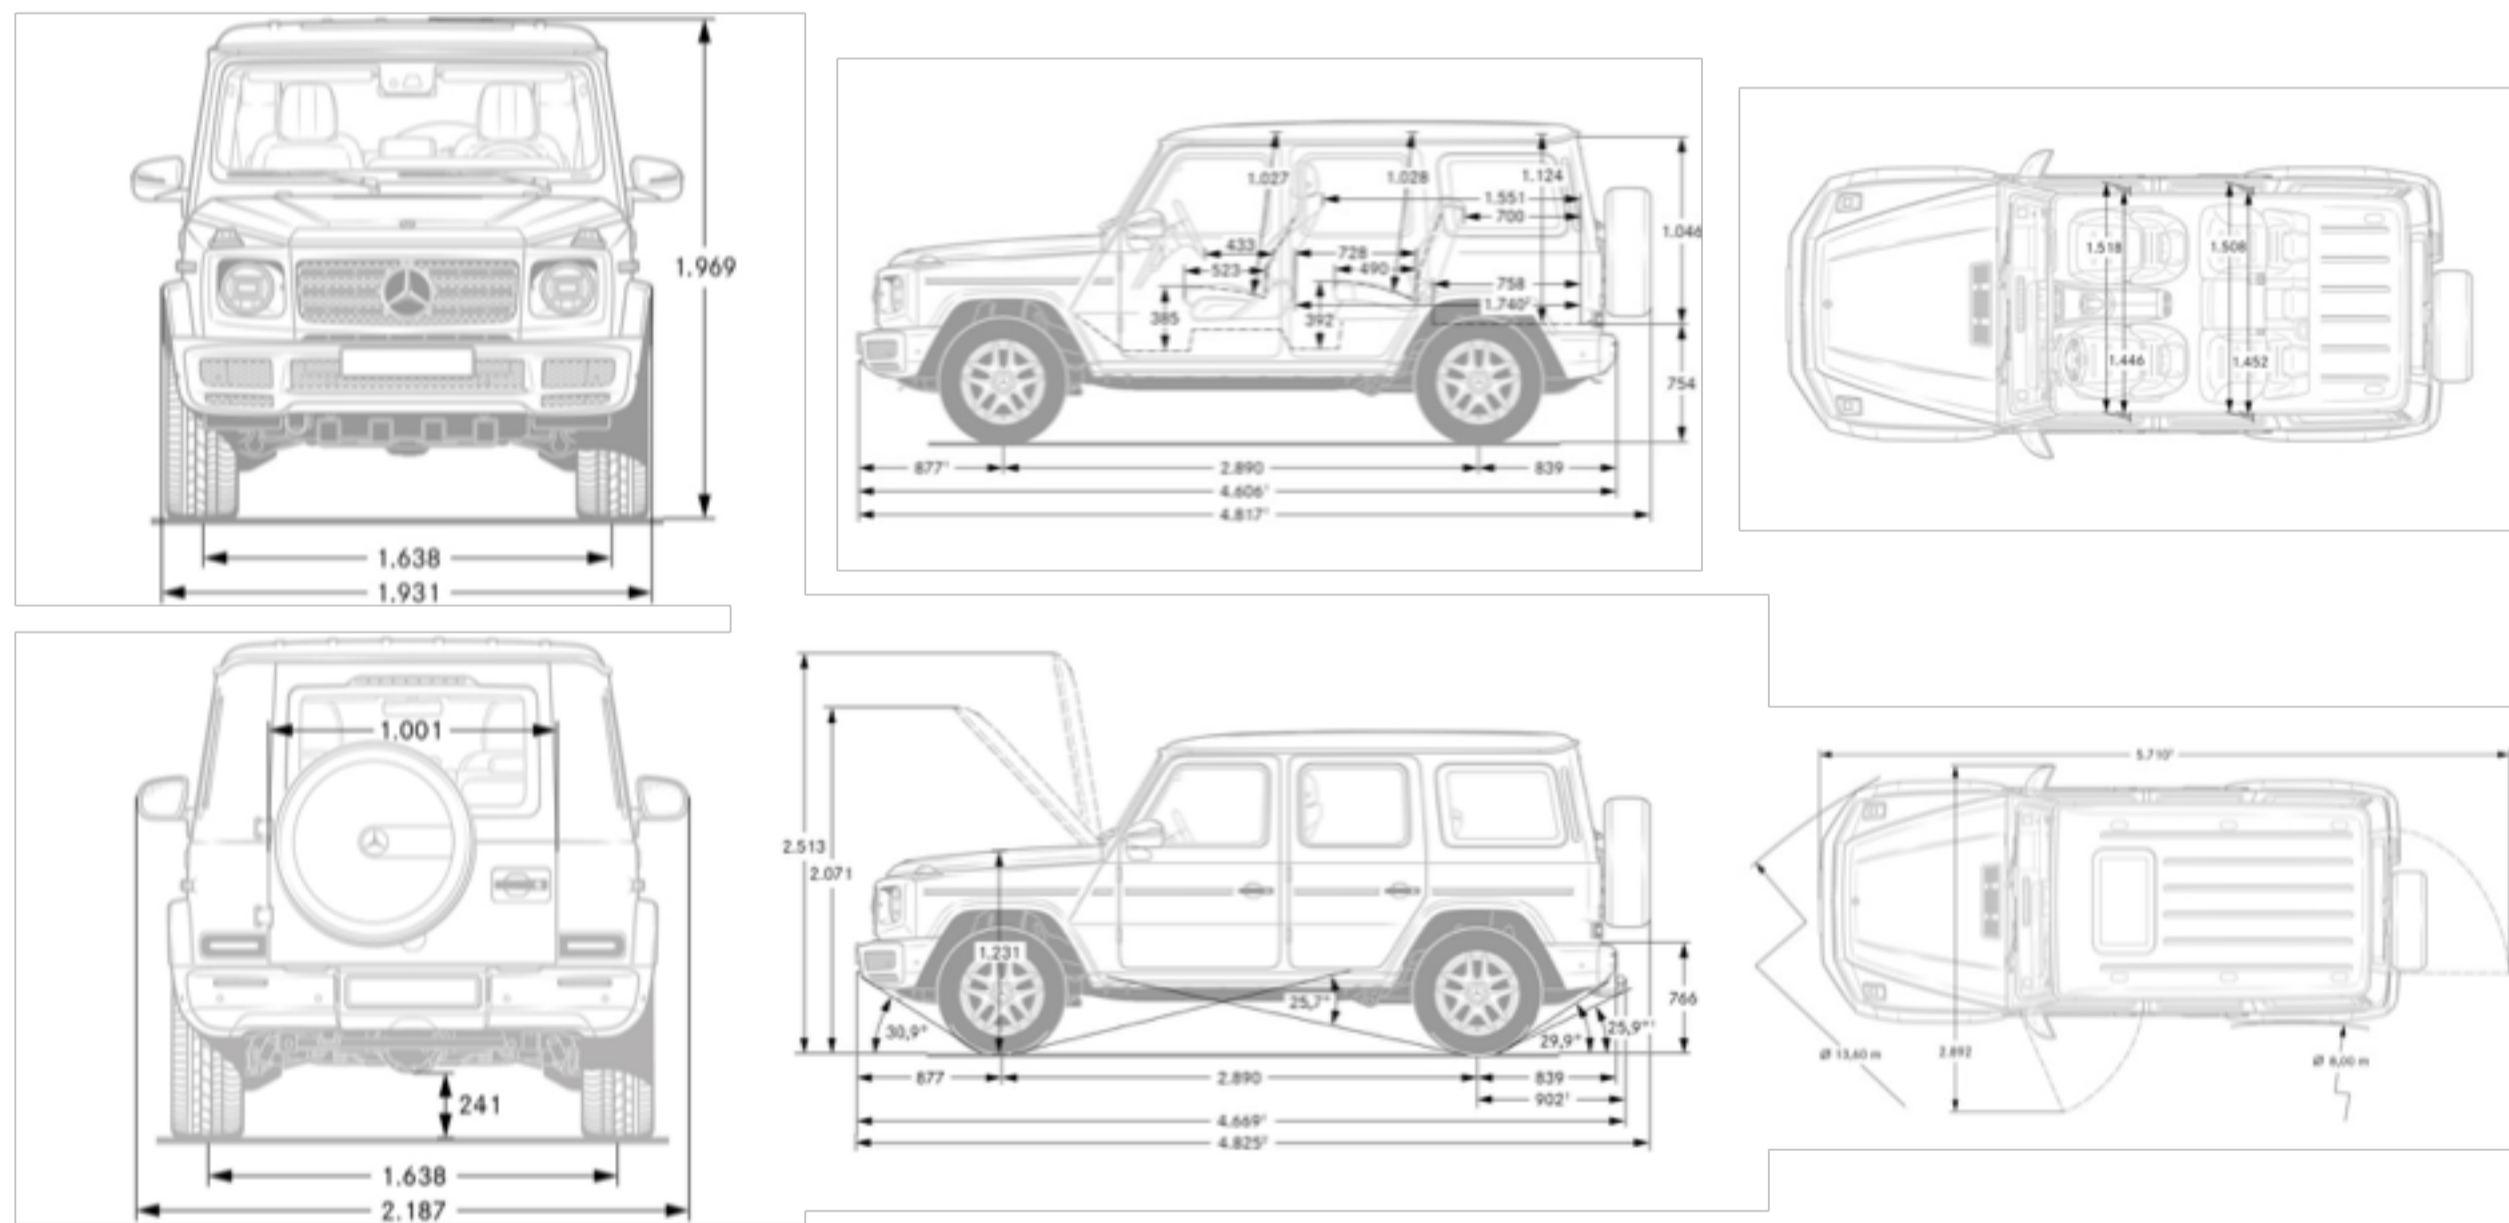

Interior Dimensions

Trunk Size (cubic feet)	38.14
-------------------------	-------

G550

G550 w/ AMG Line

Options In Detail

Comparison Steering Wheels

Multifunction Steering Wheel in Nappa Leather (L5C)

not w/ ZL3 Requires AMG Line