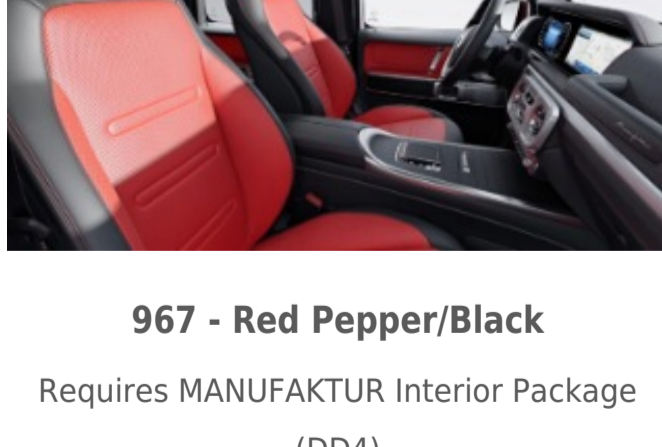

954 - Espresso Brown/Black