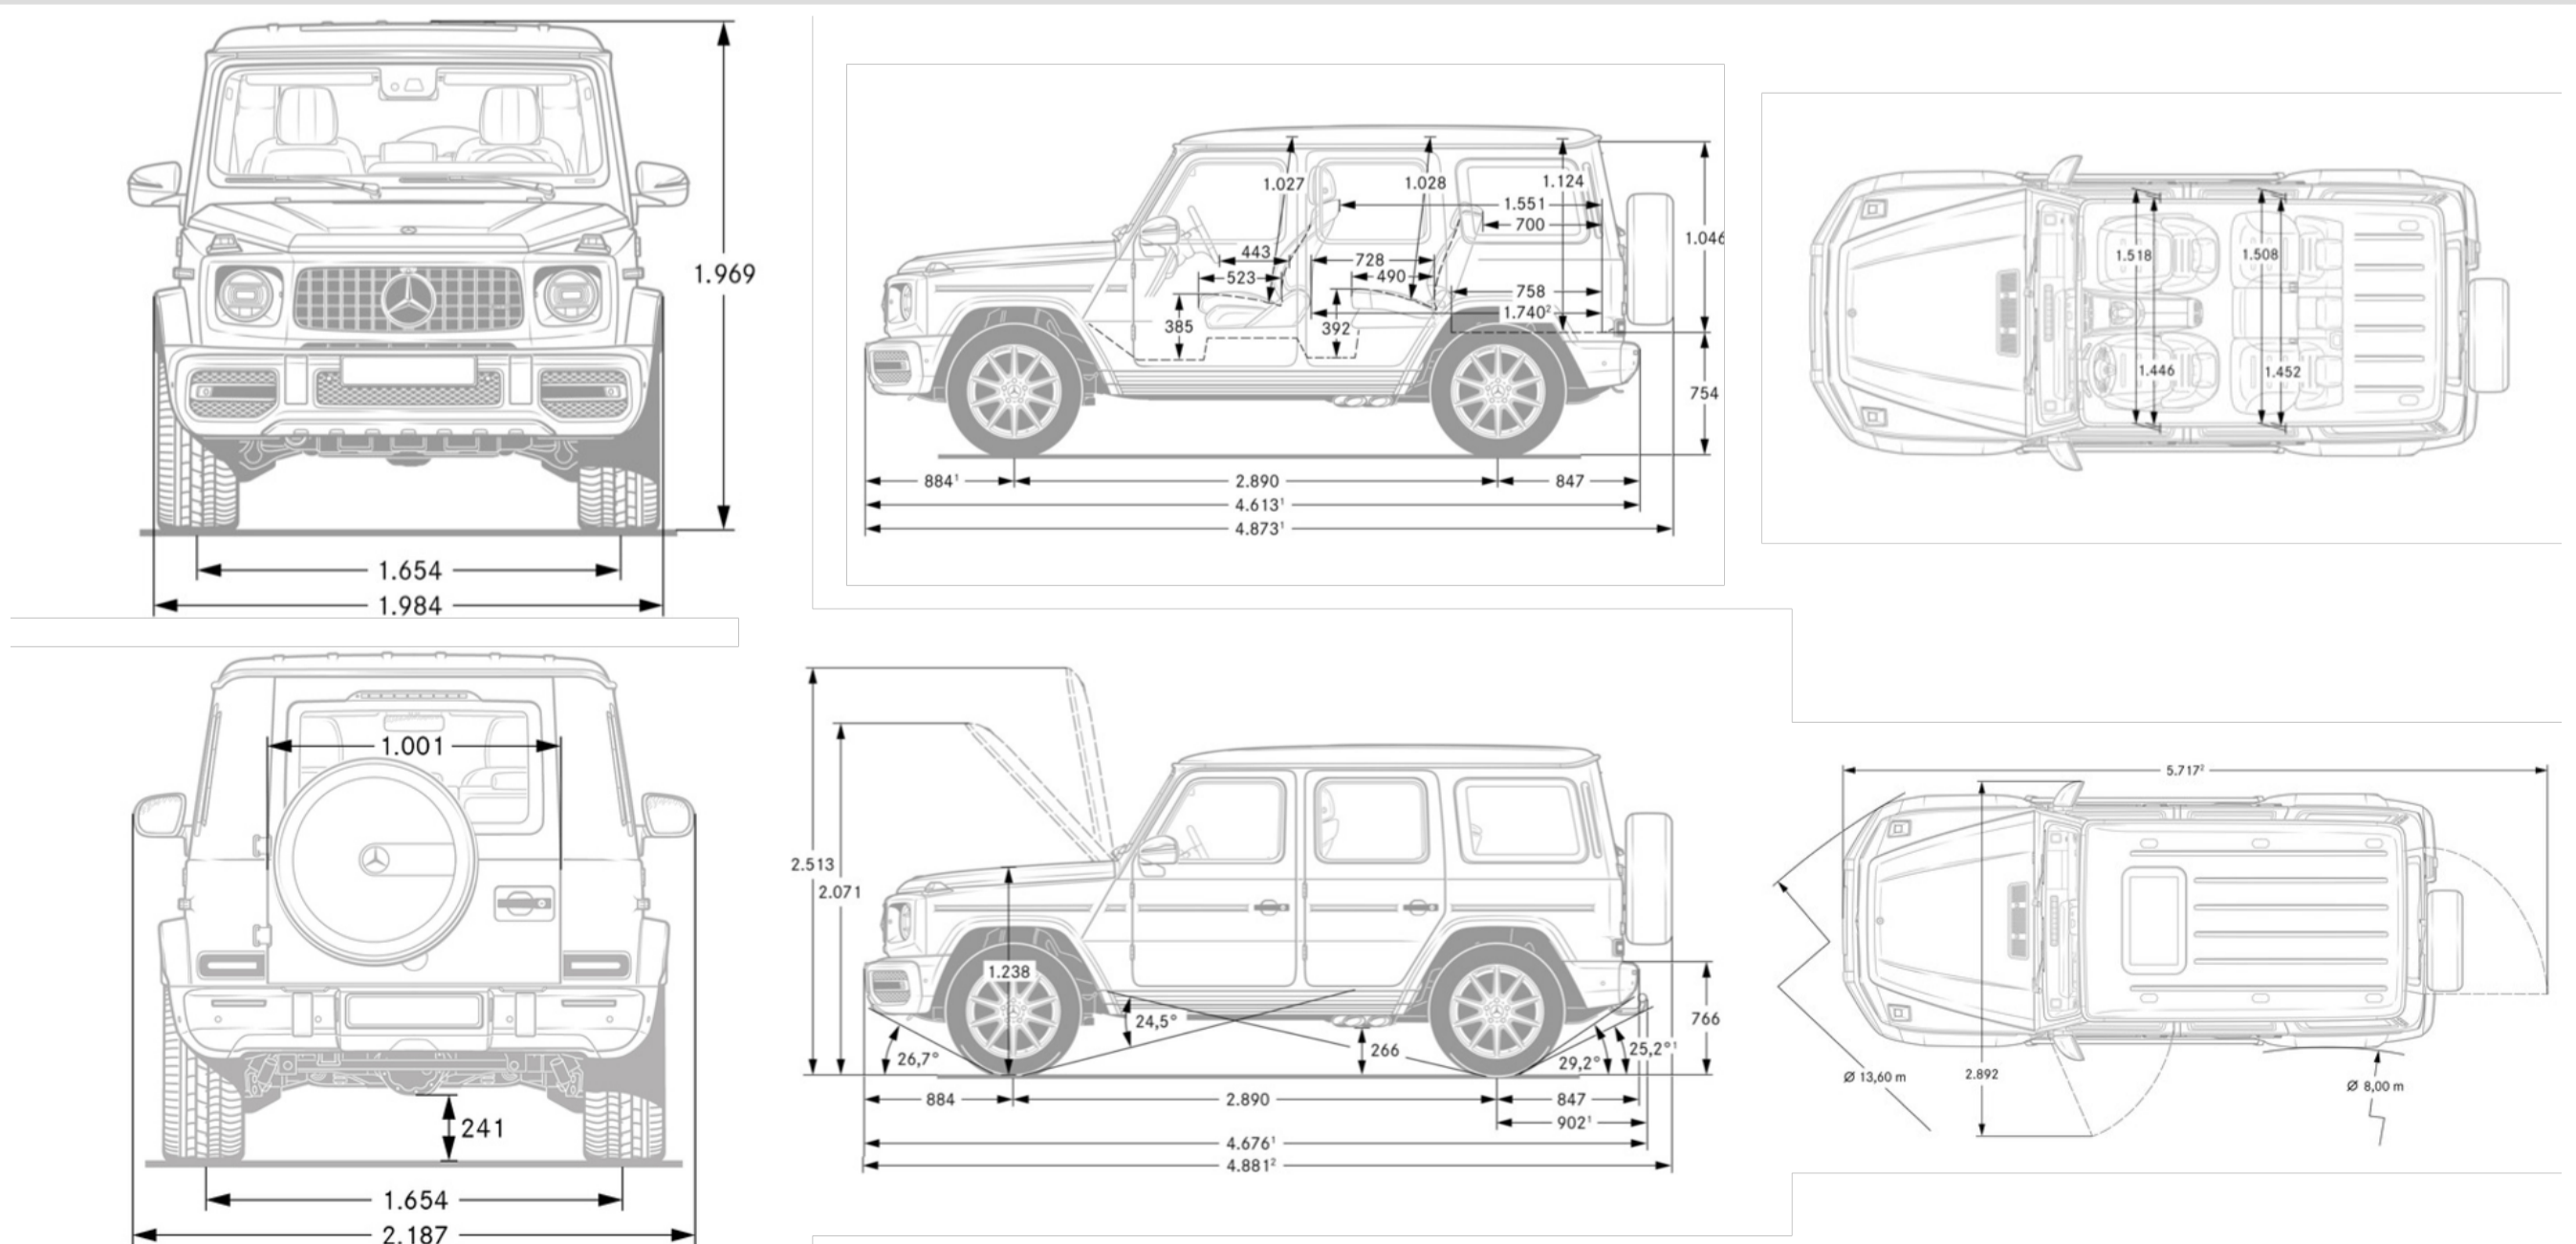

Exterior Dimensions

Vehicle Length (in.)	191.85
Vehicle Width with Mirrors (in.)	86.10
Vehicle Height (in.)	77.40
Wheelbase (in.)	113.78
Curb Weight (lbs.)	5,842

Wheels and Tires

Interior Dimensions

Trunk Size (cubic feet)	37.39
-------------------------	-------