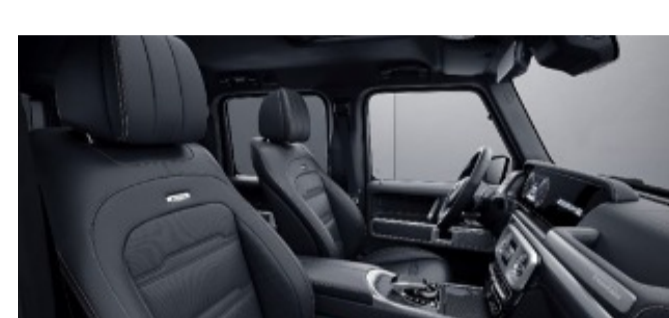

909 - Black w/ gold stitching

Requires G manufaktur Interior Package (DD4)