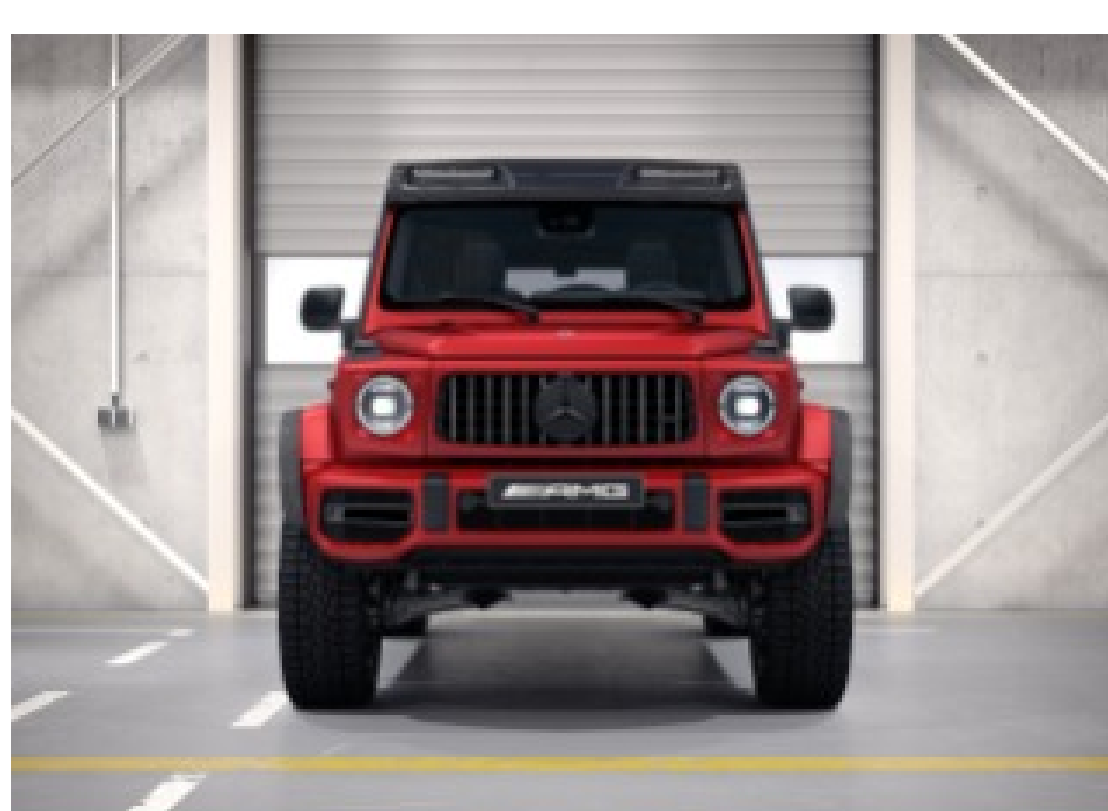

PROFESSIONAL roof rack (F52)

The robust roof rack underscores the versatile nature of your G-Class. Larger items of luggage or expedition equipment can be stowed securely on the roof thanks to various fastening points. Due to its continuous aluminium plates, the whole roof luggage rack can be walked on and is accessed via a removable ladder at the rear.