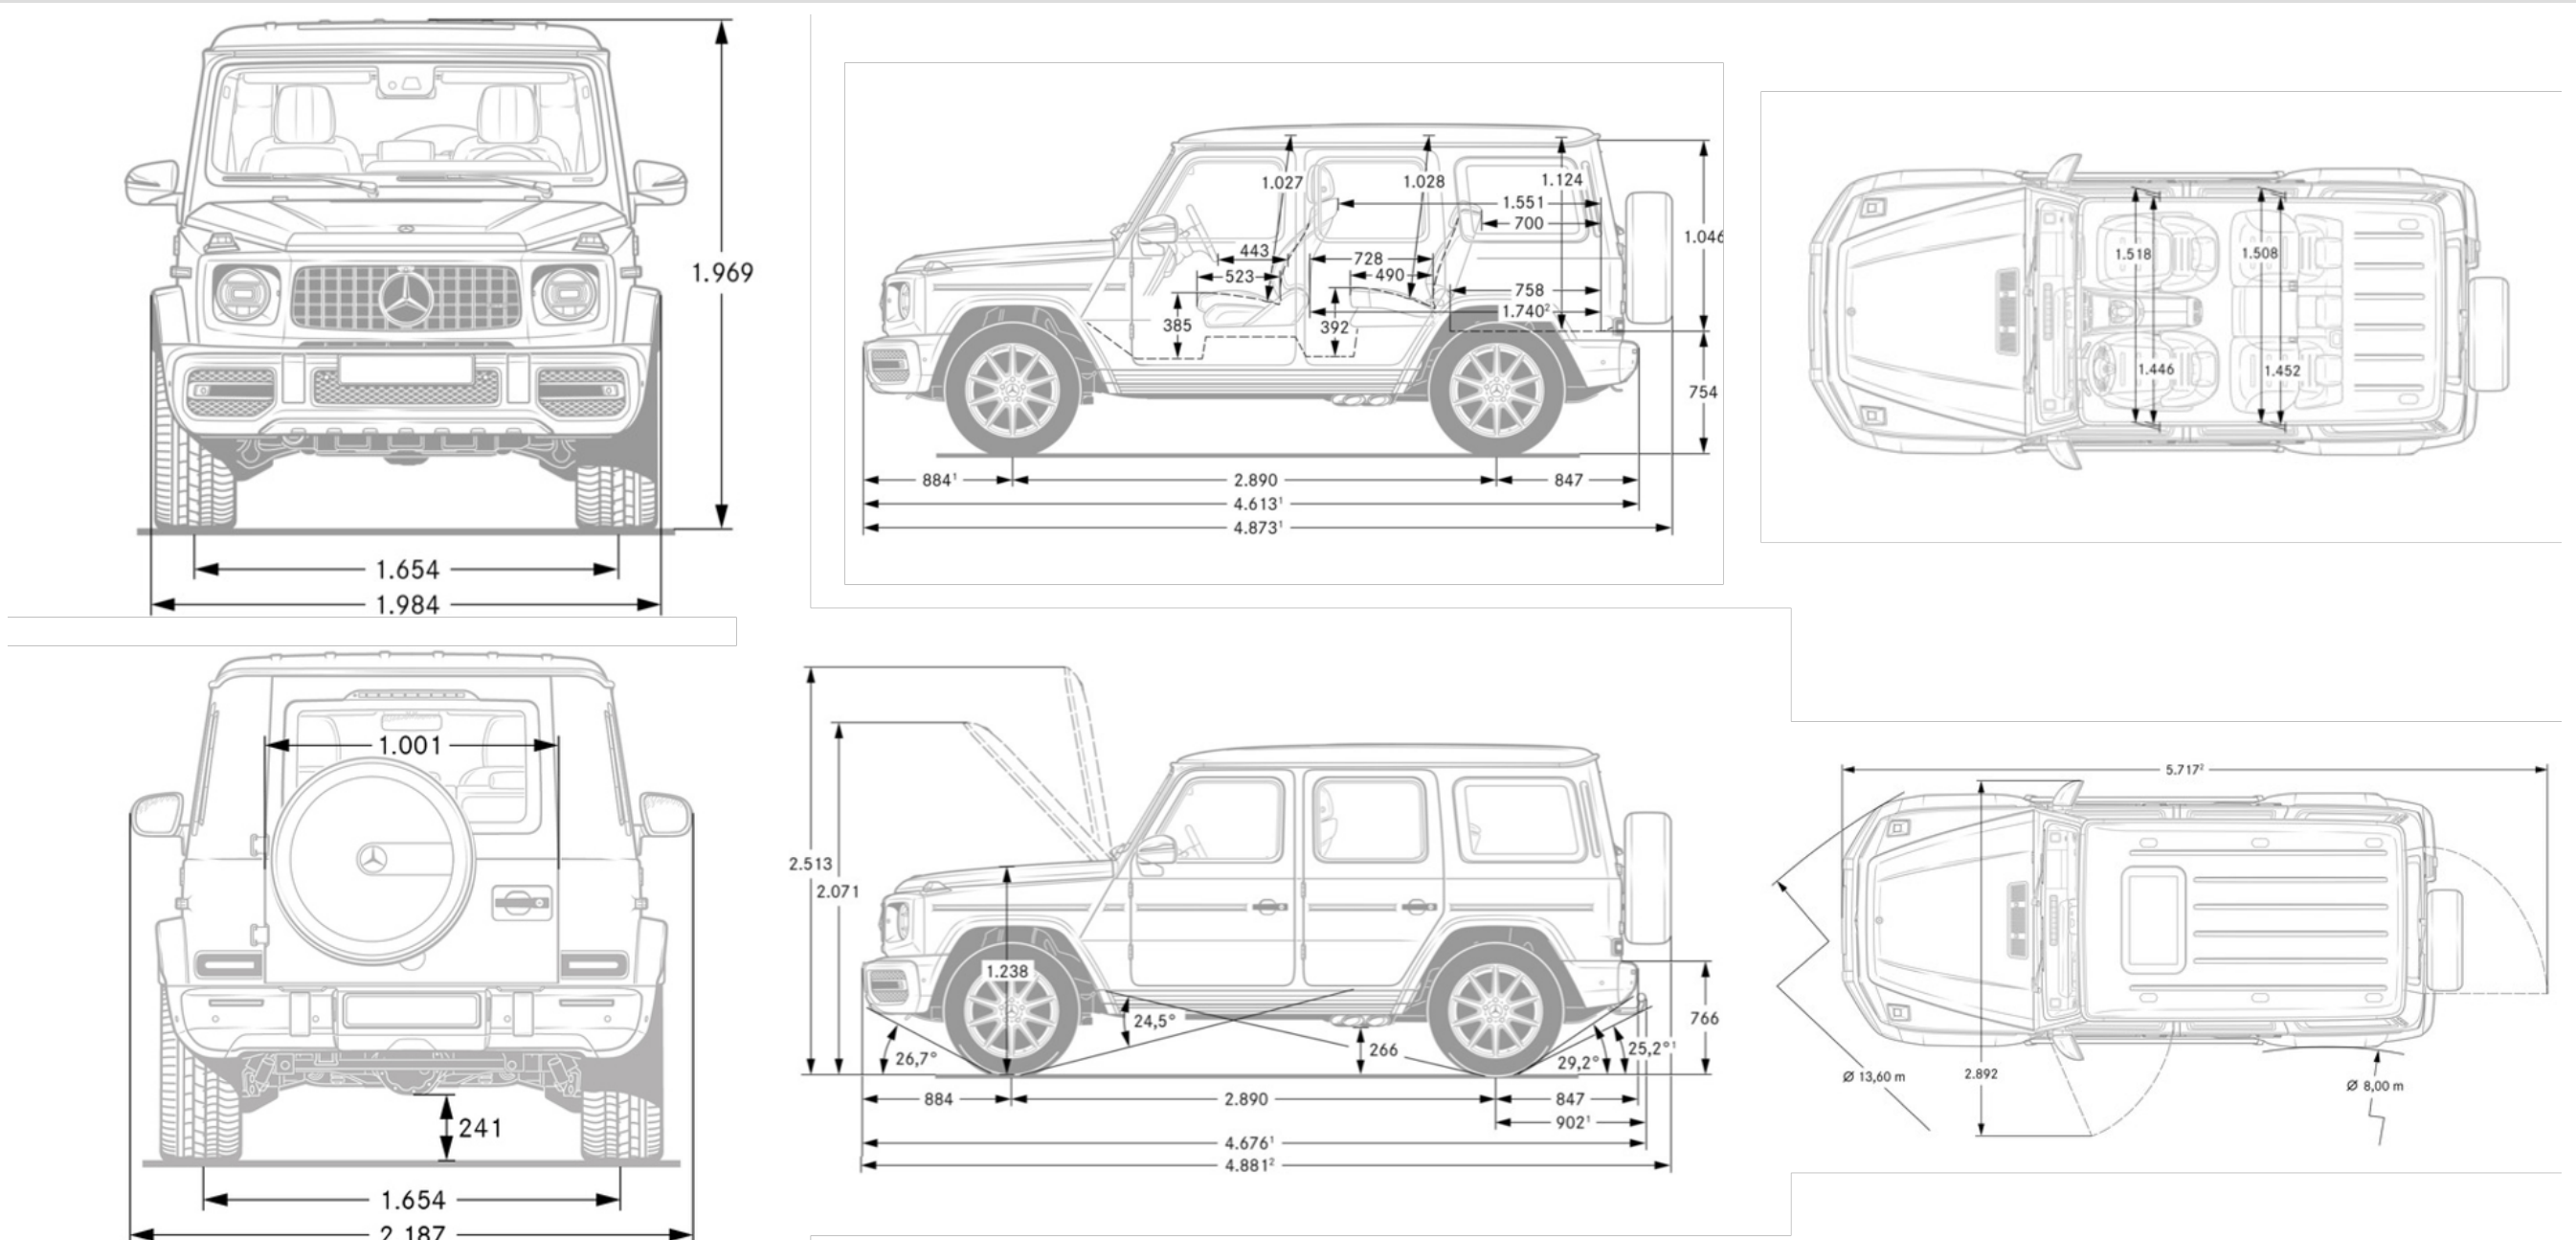

Exterior Dimensions

Vehicle Length (in.)	194.45
Vehicle Width with Mirrors (in.)	89.96
Vehicle Height (in.)	88.78
Wheelbase (in.)	113.07
Curb Weight (lbs.)	6,315

Wheels and Tires

Interior Dimensions

Trunk Size (cubic feet)	TBD
--------------------------------	-----