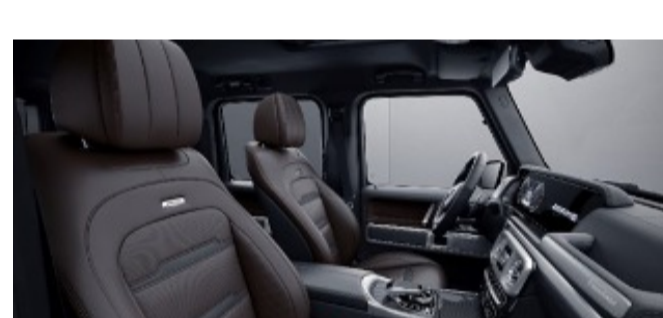

924 - Espresso Brown

Requires G manufaktur Interior Package (DD4)