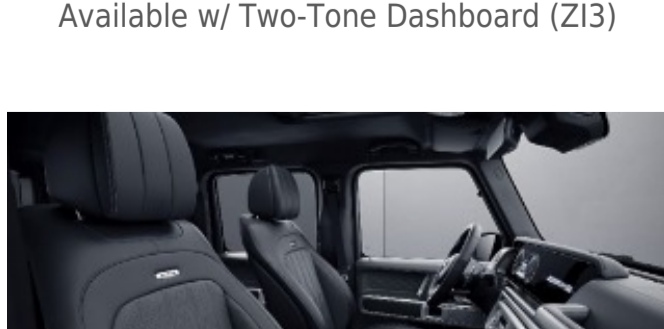

958 - Titanium Grey Pearl/Black

Requires G manufaktur Interior Package Plus (DD5)
Available w/ Two-Tone Dashboard (Z13)