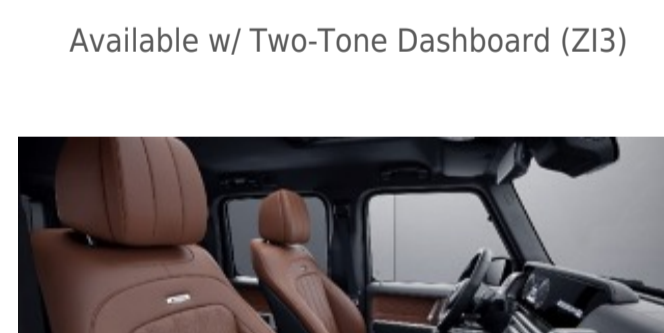

934 - Saddle Brown

Requires G manufaktur Interior Package Plus (DD5)
Available w/ Two-Tone Dashboard (Z13)