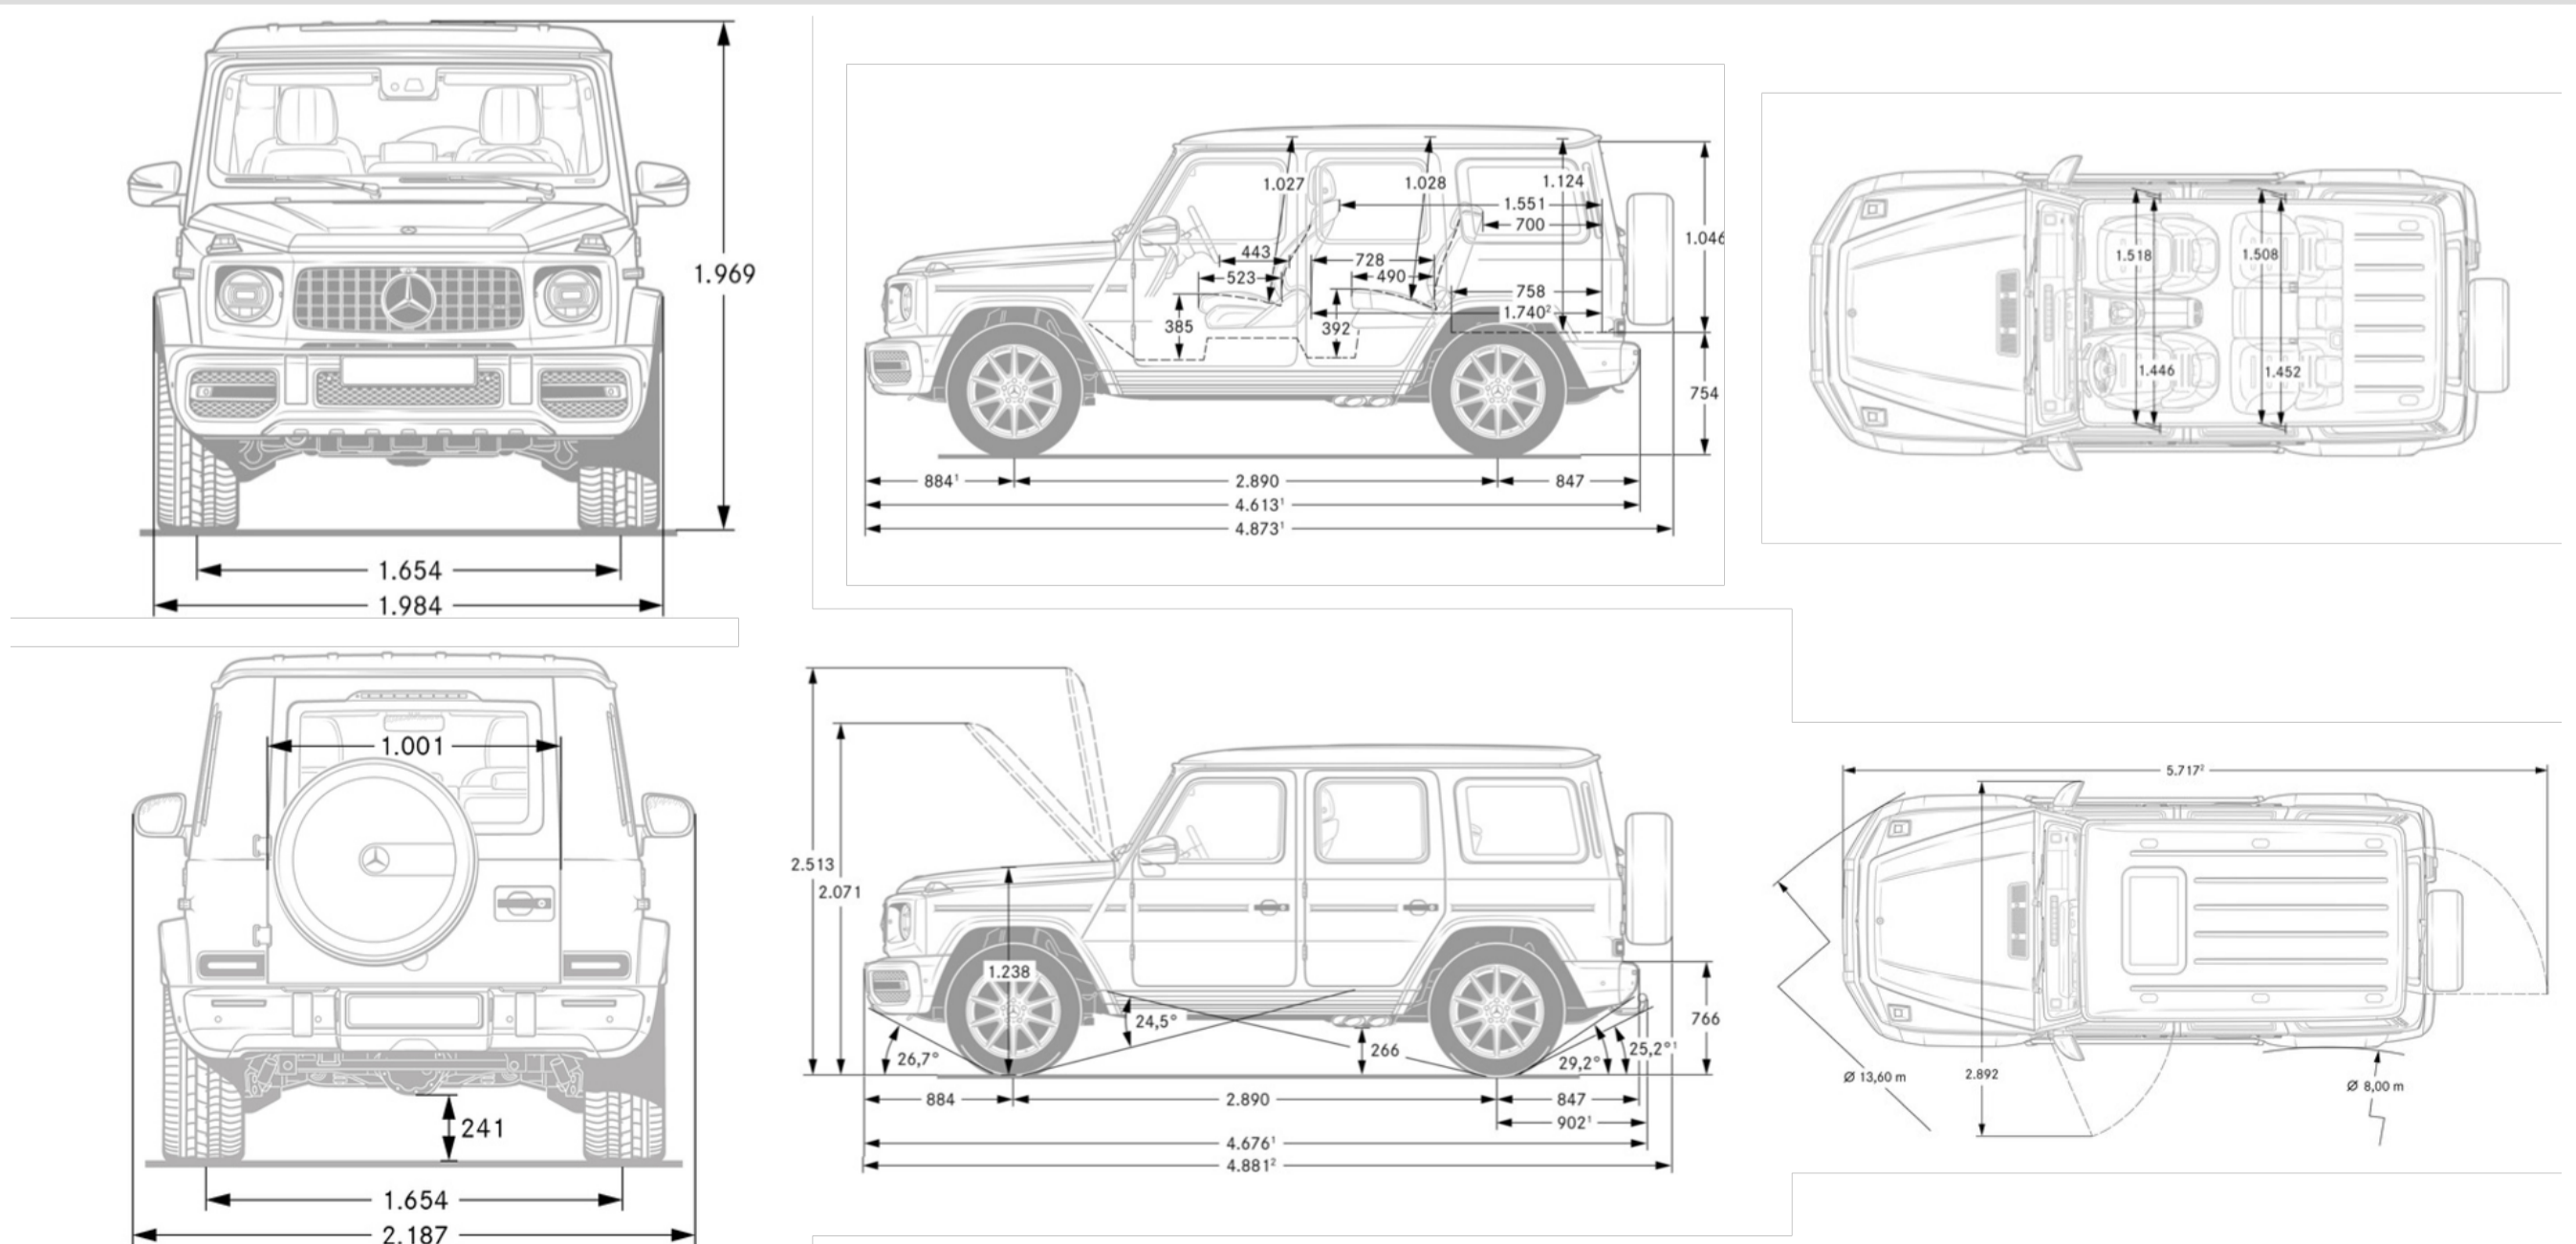

Exterior Dimensions

Vehicle Length (in.)	191.85
Vehicle Width with Mirrors (in.)	86.10
Vehicle Height (in.)	77.40
Wheelbase (in.)	113.78
Curb Weight (lbs.)	5,842

Wheels and Tires

Interior Dimensions

Trunk Size (cubic feet)	37.39
--------------------------------	-------