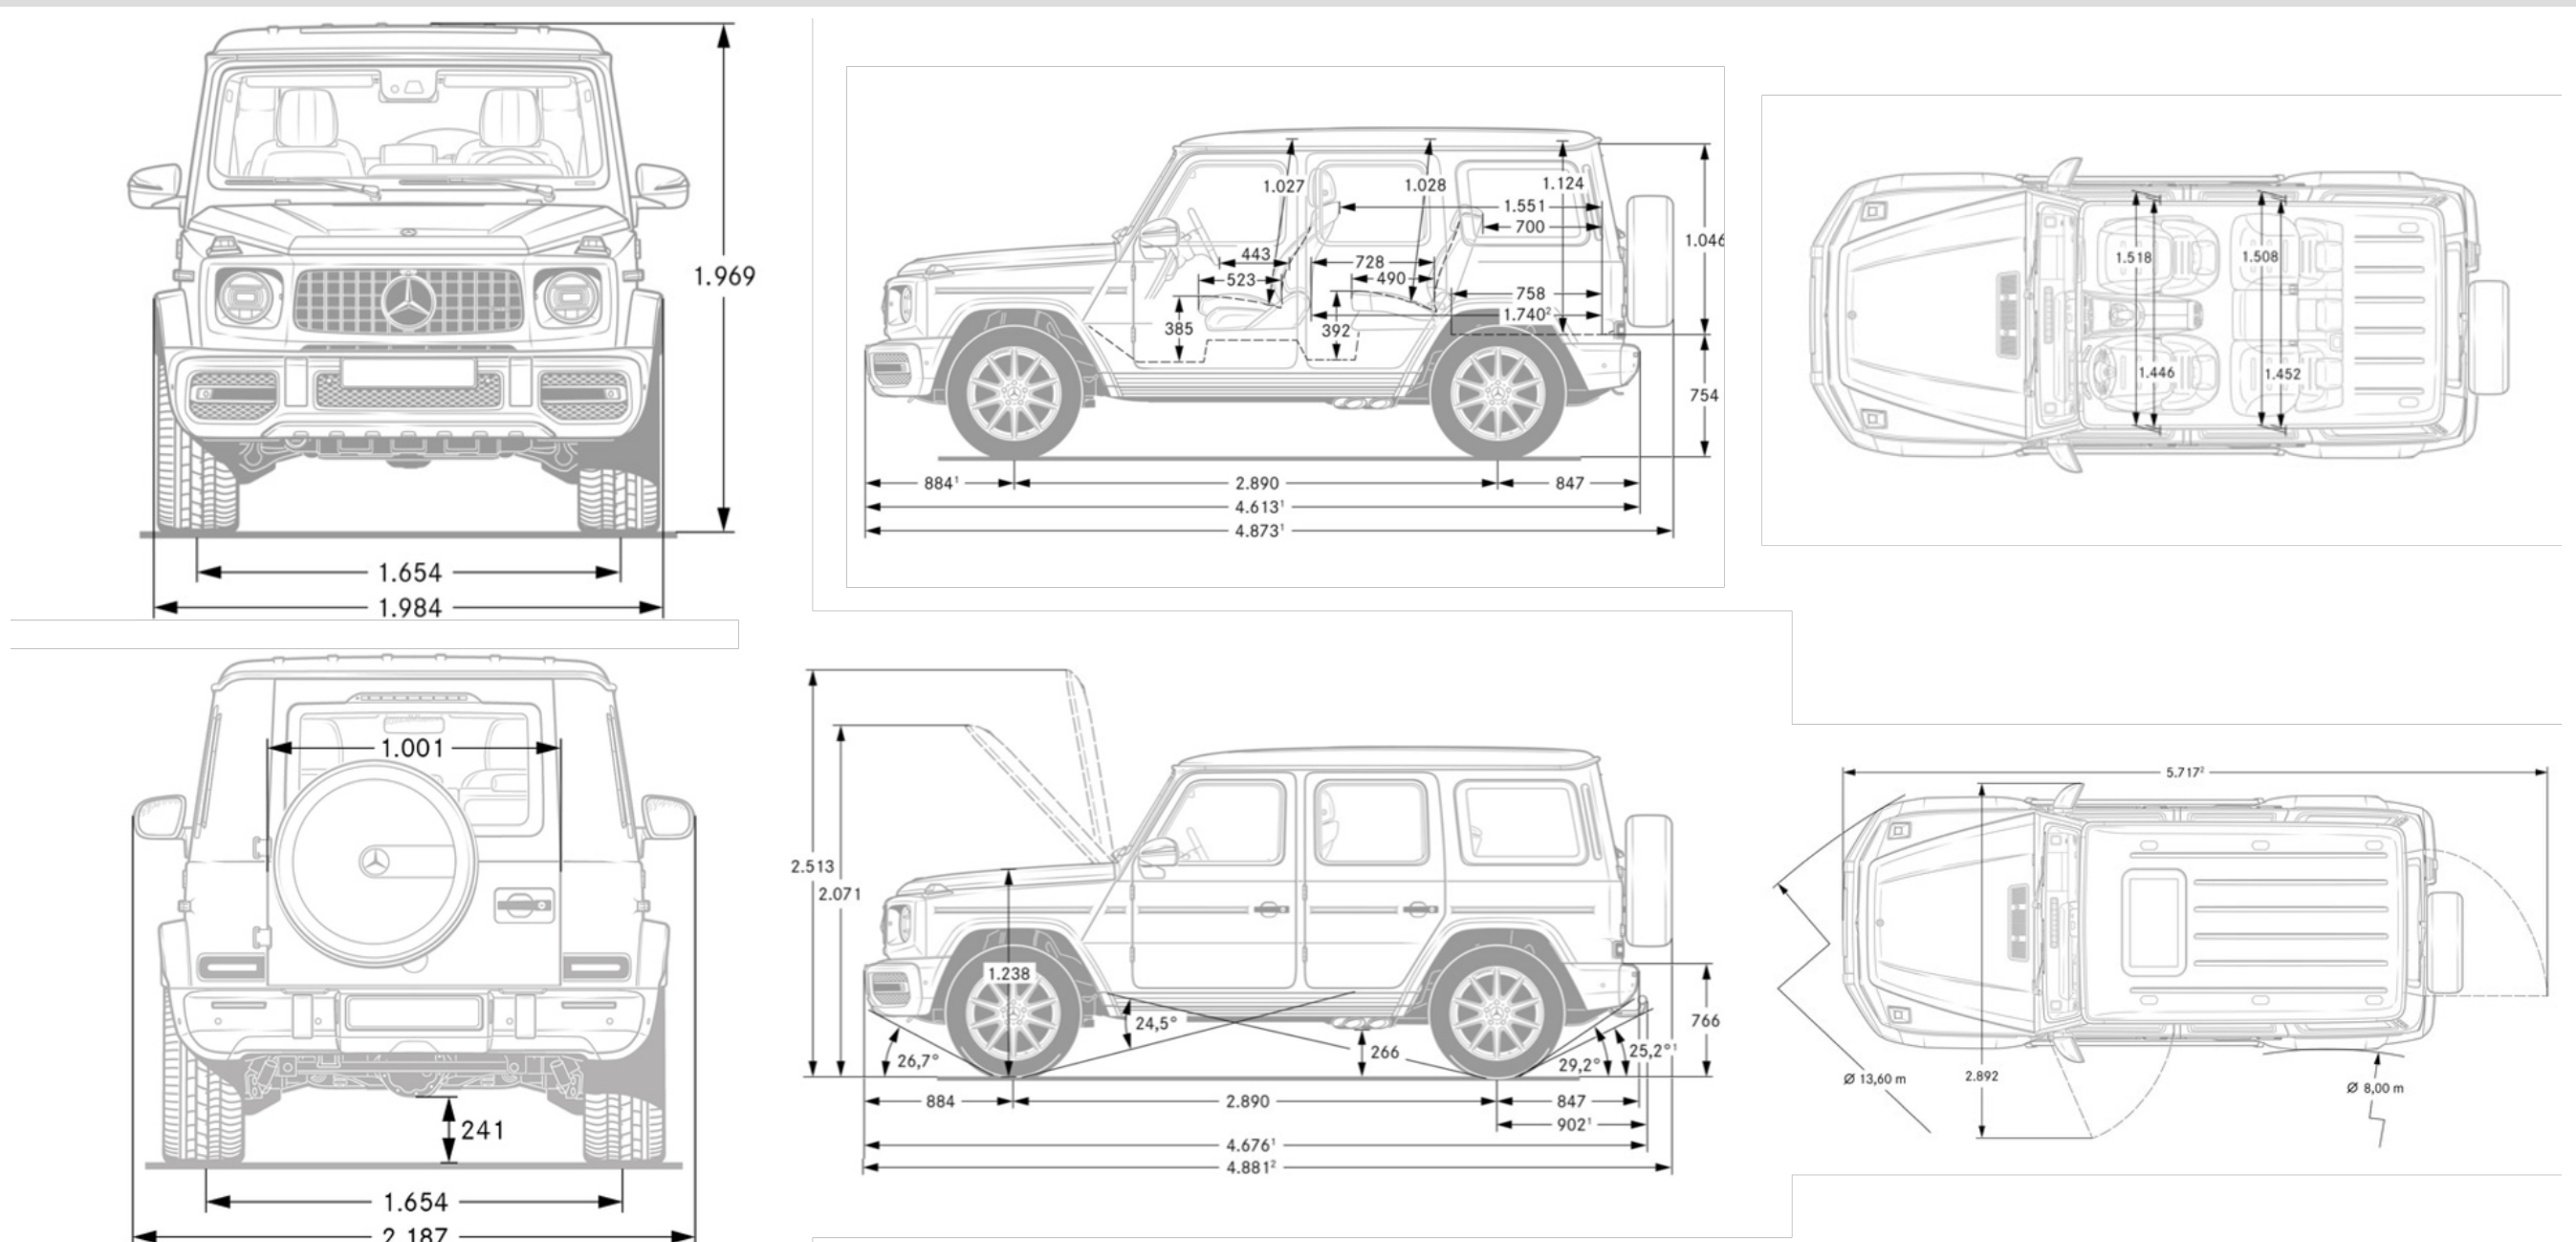

Chassis

Drivetrain

Transmission	AMG SPEEDSHIFT TCT 9G Automatic Transmission
Drive Configuration	All-wheel drive

Engine

Engine Configuration	Handcrafted AMG 4.0L V8 Biturbo Engine
Power (hp)	577
Fuel Requirement (Octane)	91
Torque (lb-ft)	627
Compression	8.6:1
Fuel Tank Size (gallons)	26.42
Displacement (cc)	3,982

Performance

Acceleration 0-60 mph (sec)	5.0
Top Speed (mph)	130
Top Speed (mph)	TBD (w/ drivers package)

Fuel Economy

Fuel Economy	Cty/Hwy/Combined TBD

Exterior Dimensions

Vehicle Length (in.)	194.45
Vehicle Width with Mirrors (in.)	89.96
Vehicle Height (in.)	88.78
Wheelbase (in.)	113.07
Curb Weight (lbs.)	6,315

Wheels and Tires

Interior Dimensions

Trunk Size (cubic feet)	TBD