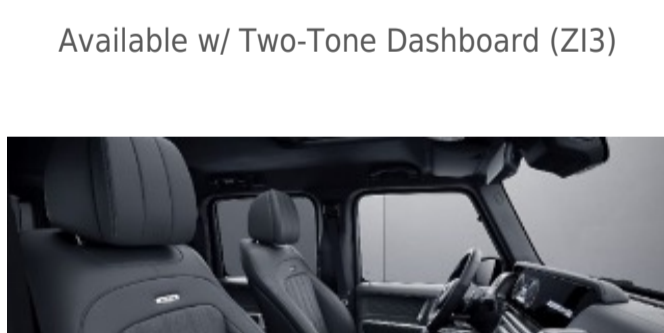

928 - Titanium Grey Pearl

Requires G manufaktur Interior Package Plus (DD5)
Available w/ Two-Tone Dashboard (Z13)