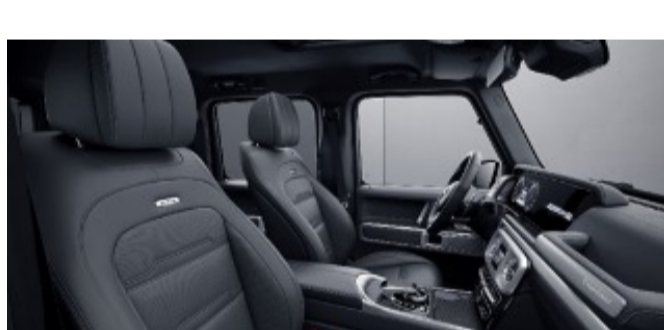

928 - Titanium Grey Pearl

Requires G manufaktur Interior Package (DD4)