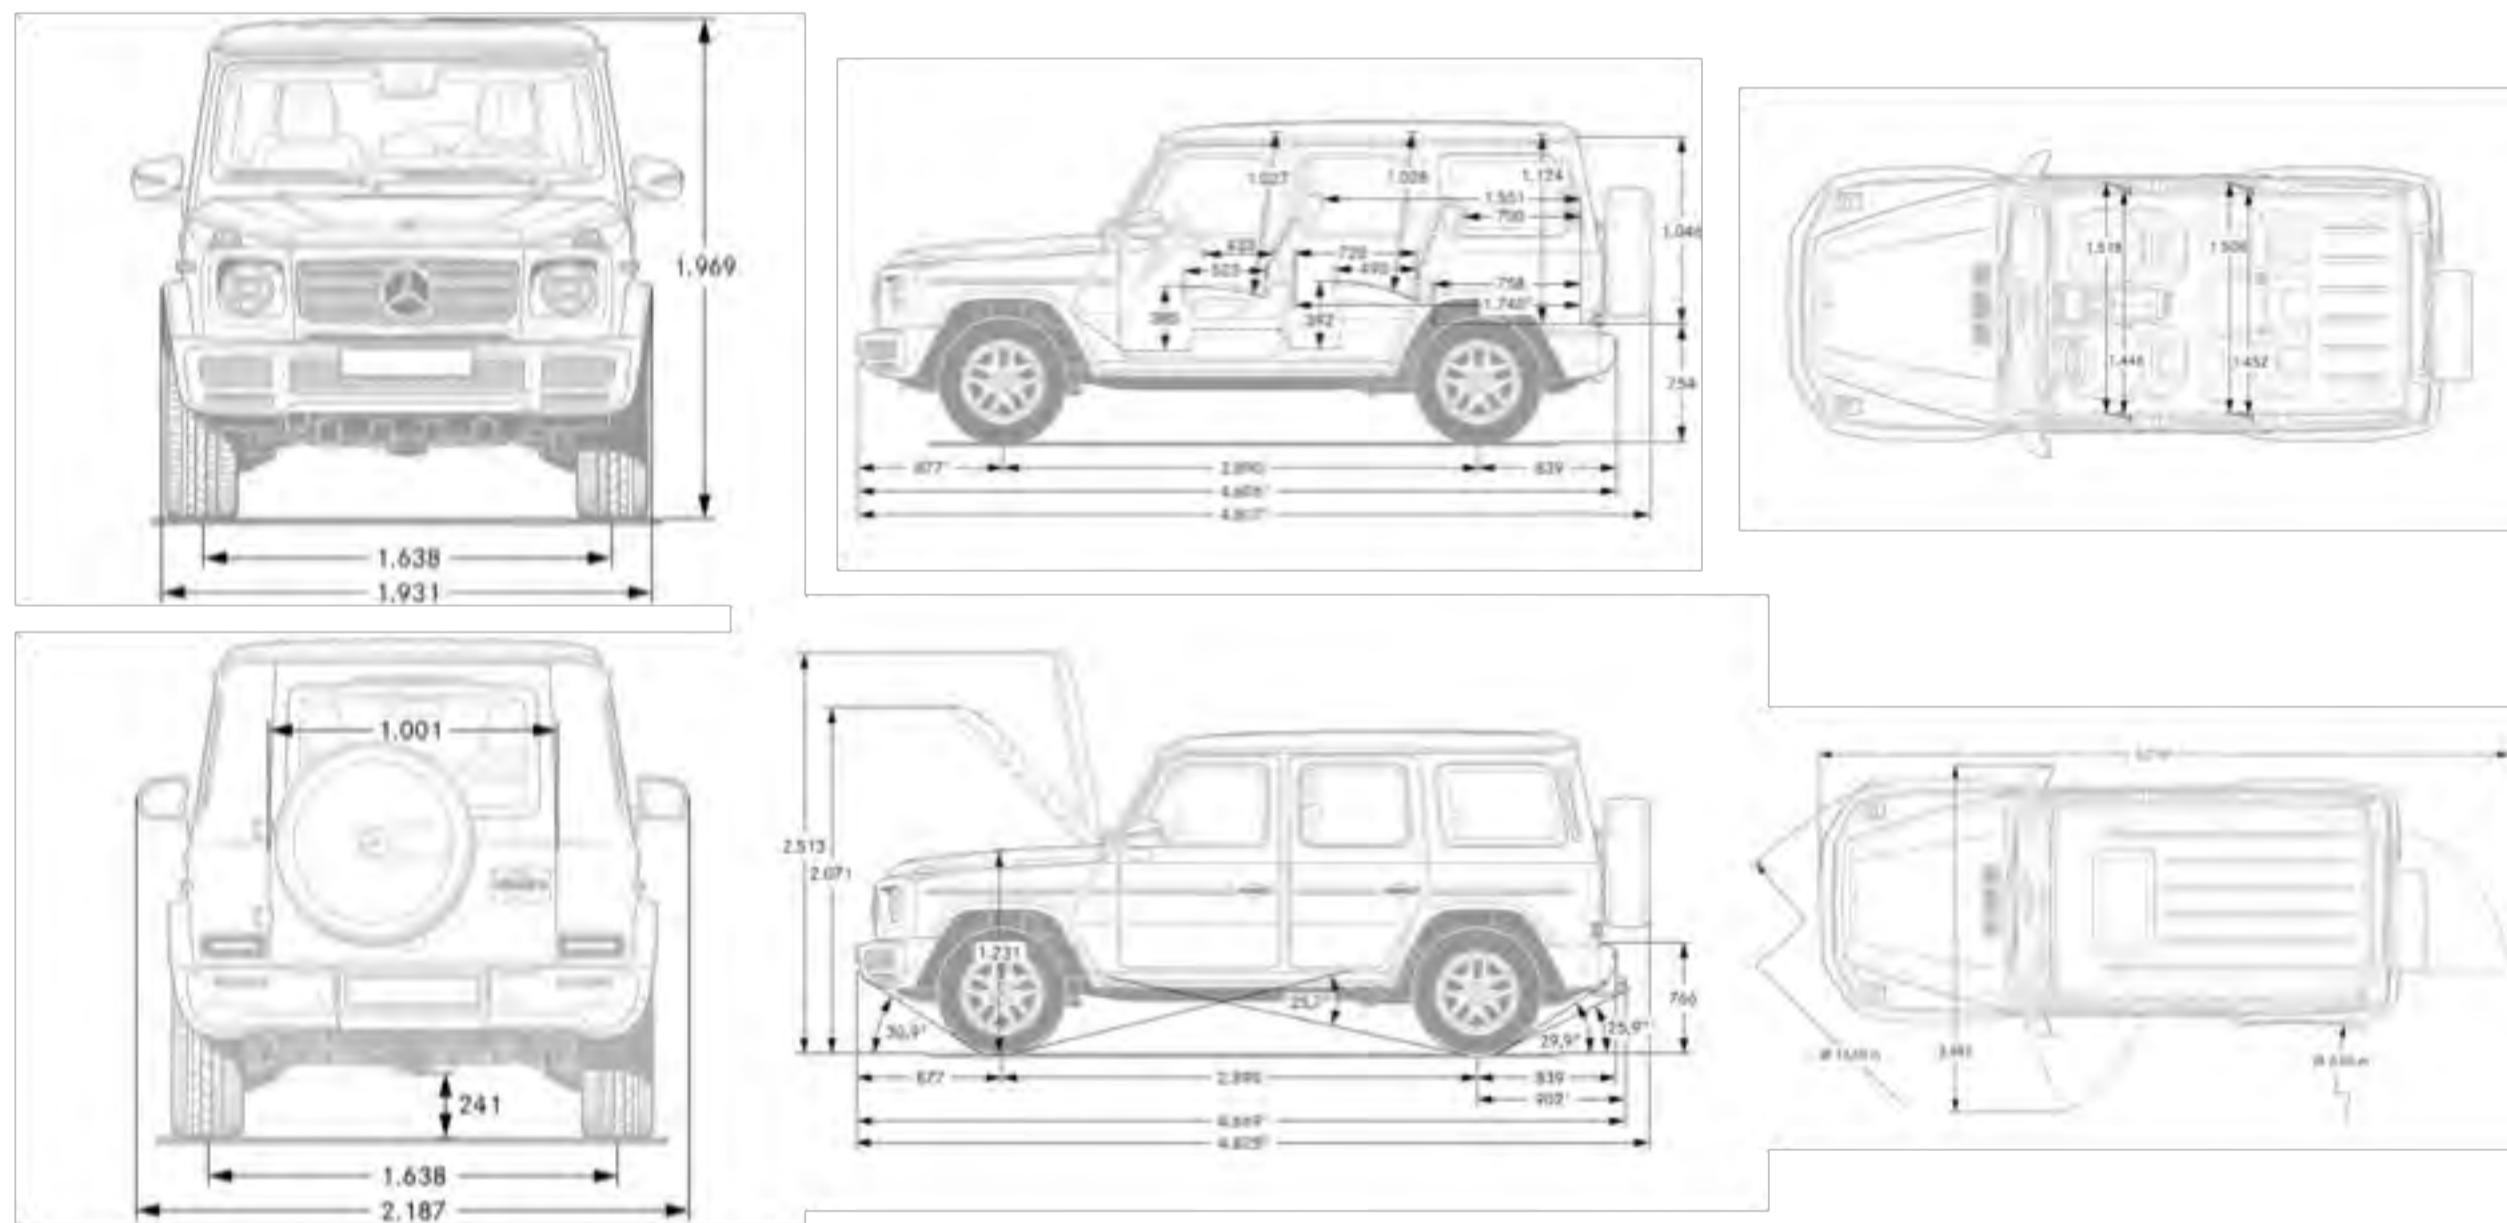

Specifications

G550W4

Drivetrain

Transmission	9G-TRONIC Automatic Transmission
Transmission Speeds	9
Drive Configuration	All-wheel drive

Engine

Engine Configuration	4.0L V8 biturbo engine
Power (hp)	416
Fuel Requirement (Octane)	91
Torque (lb-ft)	450
Compression	10.5 : 1
Fuel Tank Size (gallons)	26.42
Displacement (cc)	3,982

Performance

Acceleration 0-60 mph (sec)	5.6
Top Speed (mph)	130

Fuel Economy

Fuel Economy	TBD

Exterior Dimensions

Vehicle Length (in.)	189.65
Vehicle Width with Mirrors (in.)	86.10
Vehicle Height (in.)	77.52
Wheelbase (in.)	113.78
Track Width Front/Rear (in.)	64.49
Curb Weight (lbs.)	TBD

Interior Dimensions

Trunk Size (cubic feet)	38.14

G550