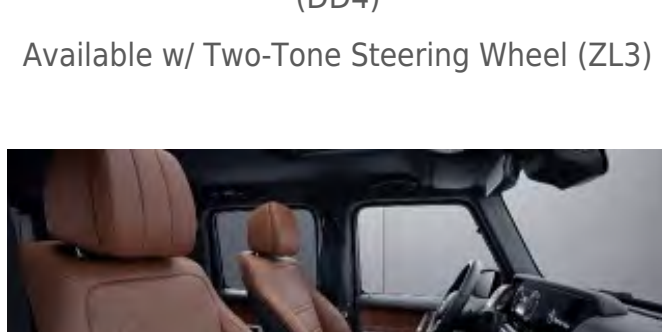

934 - Saddle Brown

Requires G manufaktur Interior Package (DD4)
Available w/ Two-Tone Steering Wheel (ZL3)