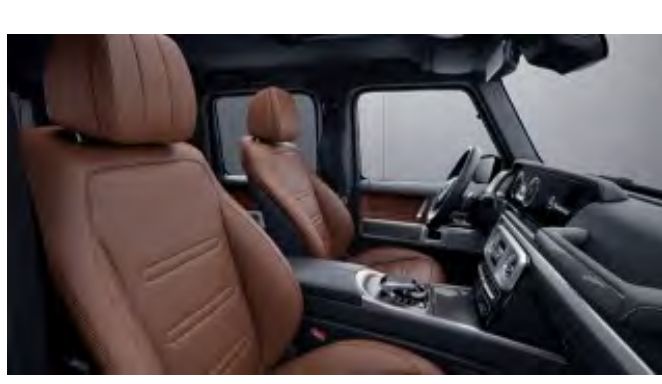

214 - Nut Brown/Black

Not compatible with AMG Line (DG1)