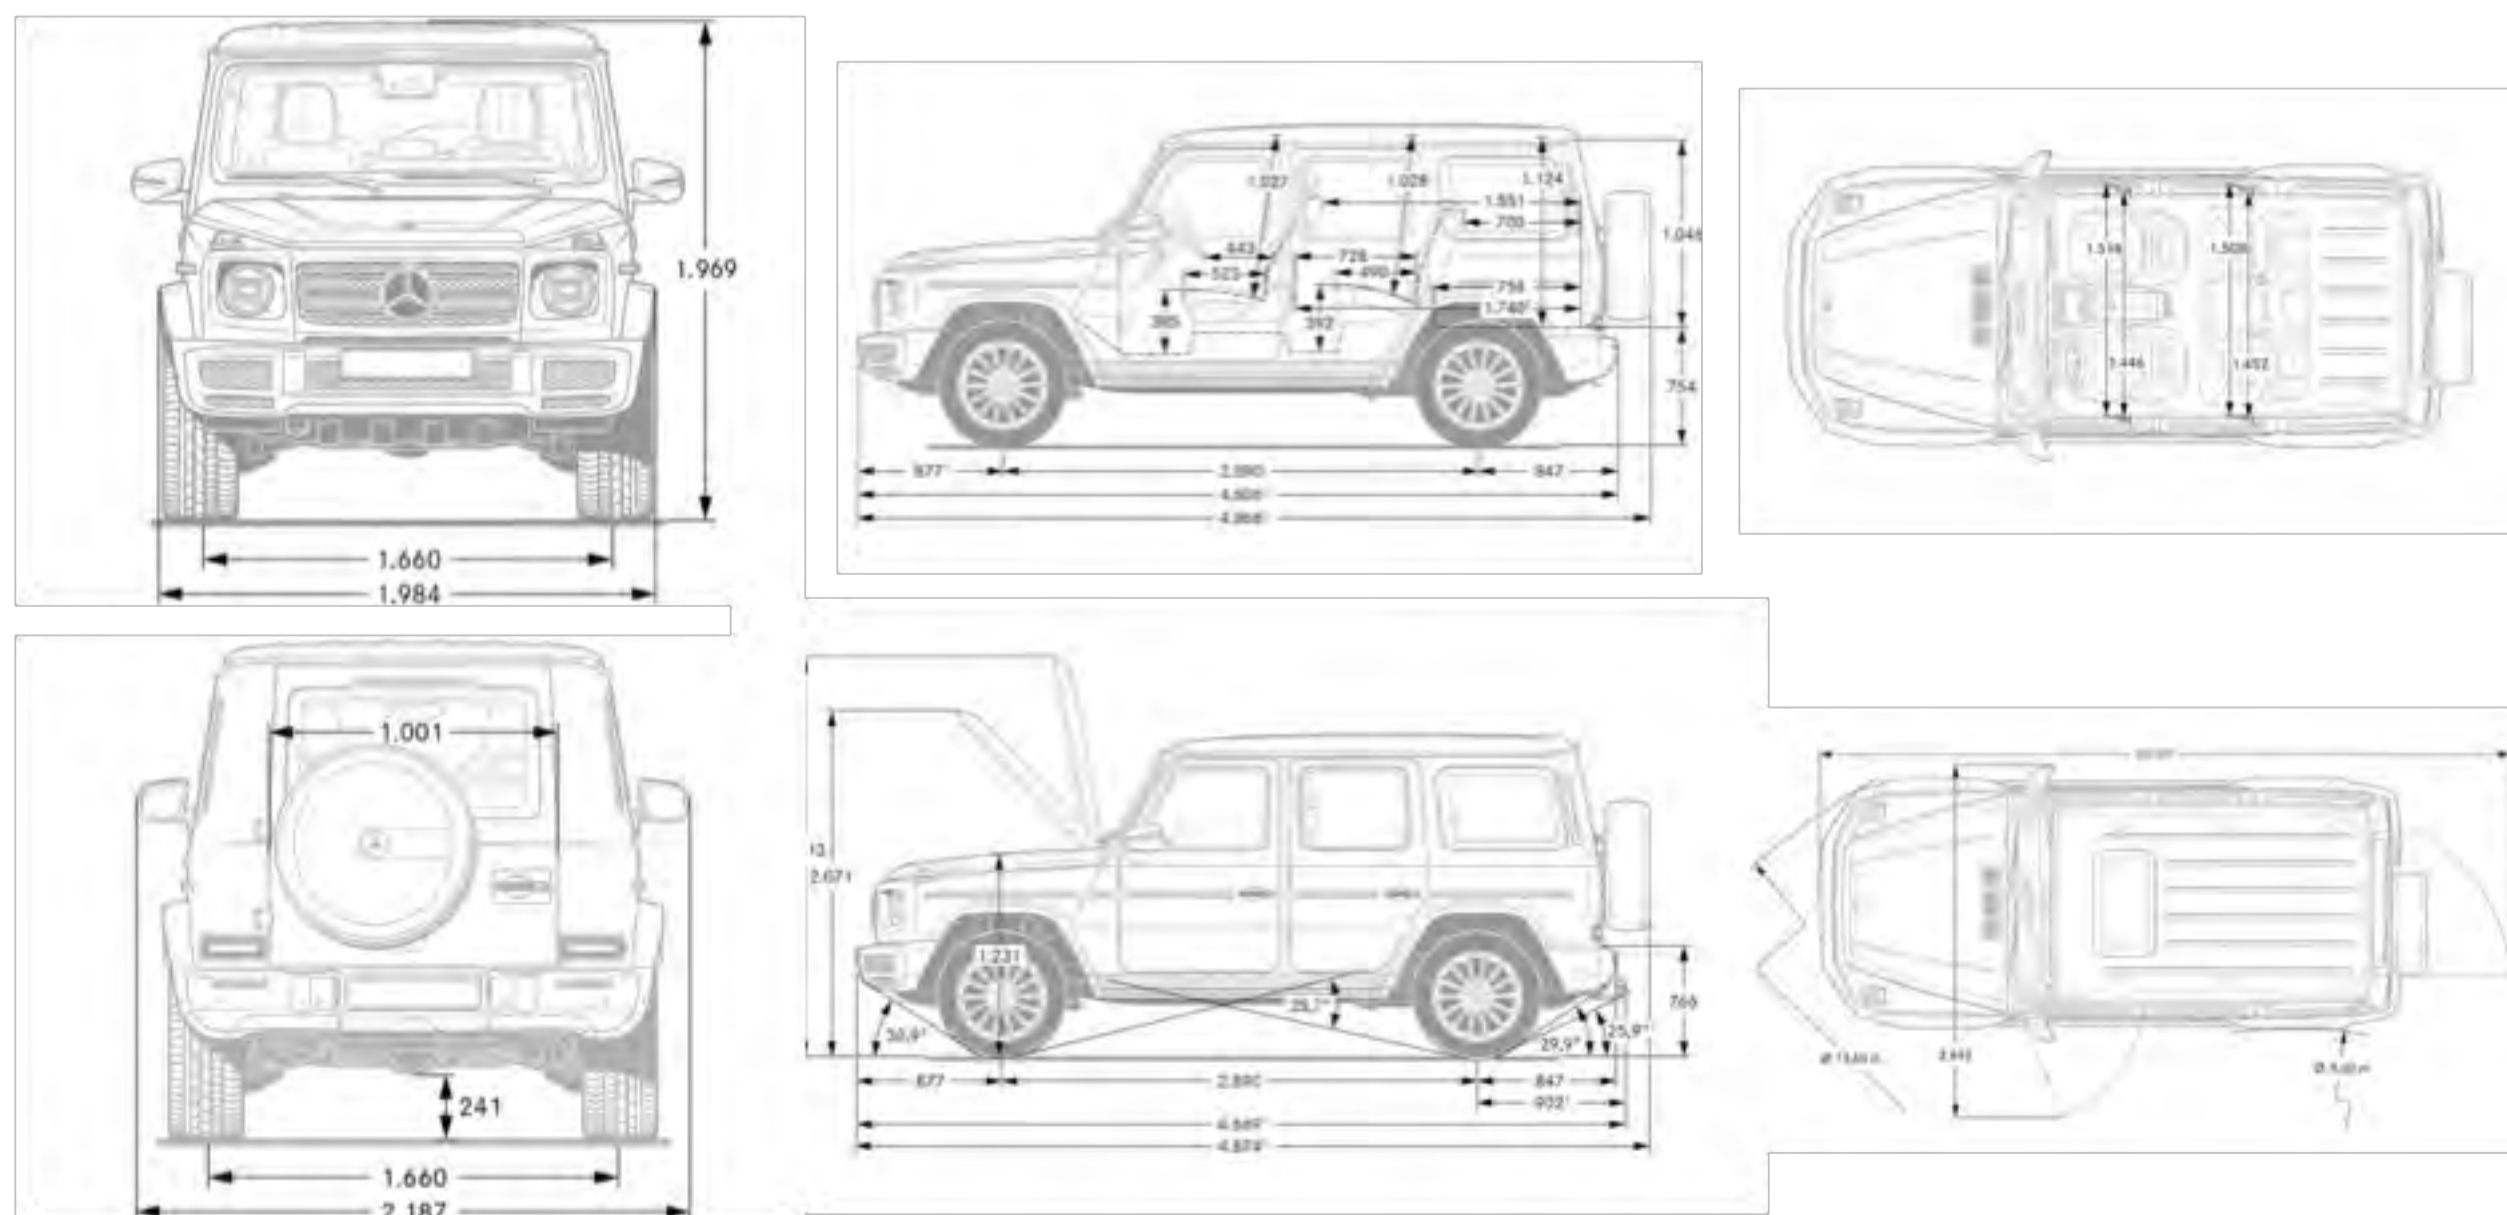

G550 w/ AMG Line