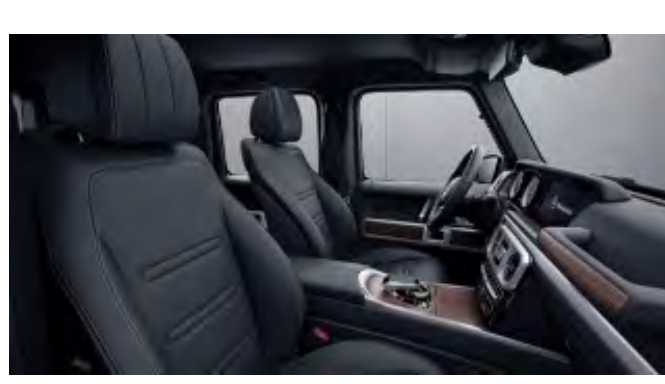

Upholstery

Leather

201 - Black

Not compatible with AMG Line (DG1)
Standard