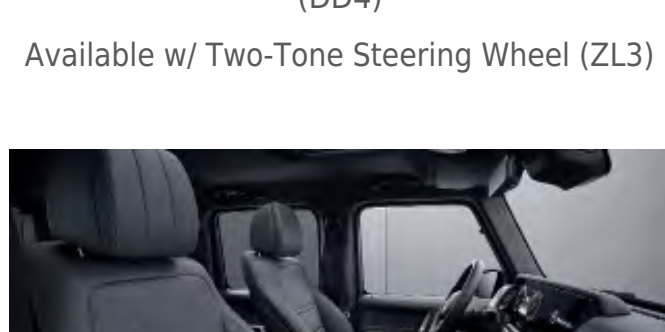

928 - Titanium Grey Pearl

Requires G manufaktur Interior Package (DD4)
Available w/ Two-Tone Steering Wheel (ZL3)