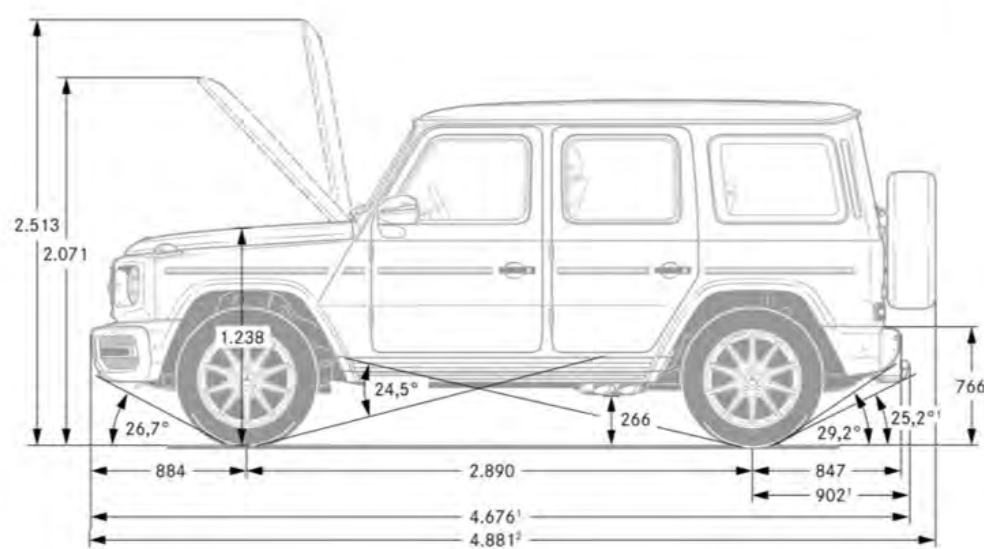

Chassis

Drivetrain

Transmission	AMG SPEEDSHIFT TCT 9G Automatic Transmission
Drive Configuration	All-wheel drive

Engine

Engine Configuration	Handcrafted AMG 4.0L V8 Biturbo Engine
Power (hp)	577
Fuel Requirement (Octane)	91
Torque (lb-ft)	627
Compression	8.6:1
Fuel Tank Size (gallons)	26.42
Displacement (cc)	3,982

Performance

Acceleration 0-60 mph (sec)	5.0
Top Speed (mph)	130
Top Speed (mph)	TBD (w/ drivers package)

Fuel Economy

Fuel Economy	TBA

Exterior Dimensions

Vehicle Length (in.)	194.45
Vehicle Width with Mirrors (in.)	89.96
Vehicle Height (in.)	88.78
Wheelbase (in.)	113.07
Curb Weight (lbs.)	6,315

Wheels and Tires

Interior Dimensions

Trunk Size (cubic feet)	TBD