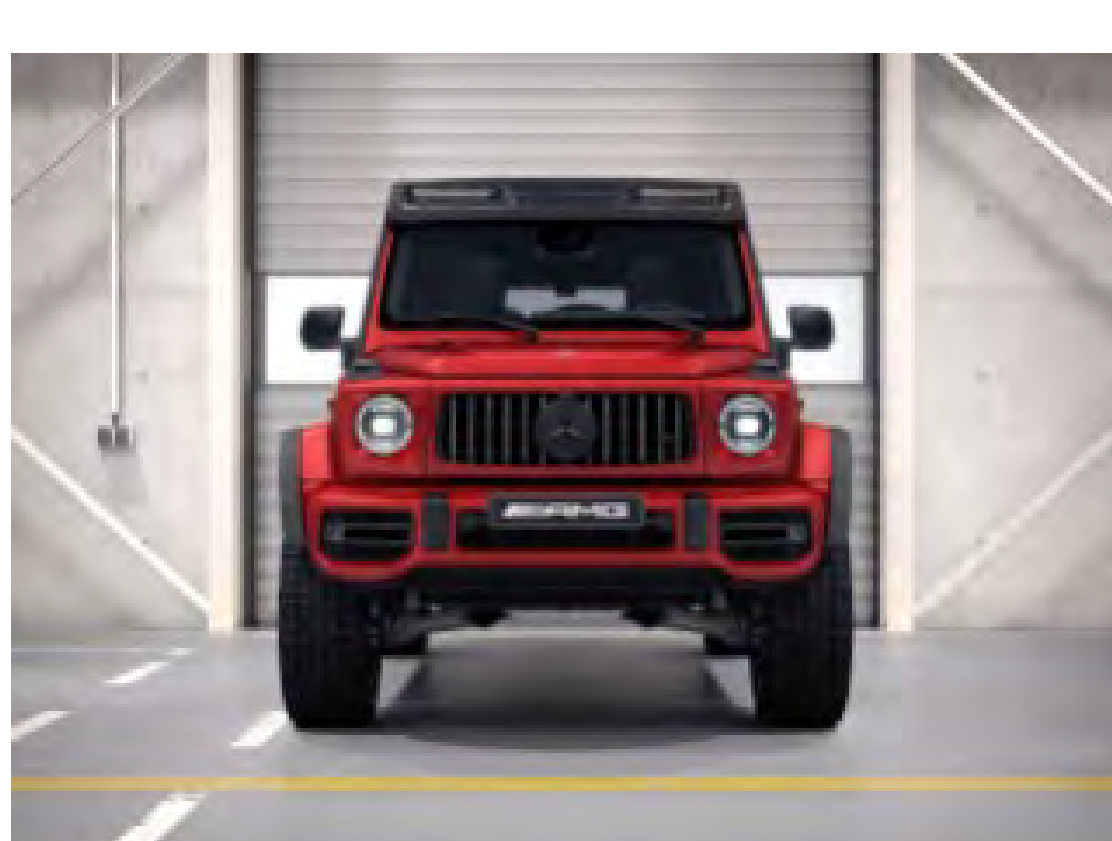

PROFESSIONAL roof rack (F52)

The robust roof rack underscores the versatile nature of your G-Class. Larger items of luggage or expedition equipment can be stowed securely on the roof thanks to various fastening points. Due to its continuous aluminium plates, the whole roof luggage rack can be walked on and is accessed via a removable ladder at the rear.