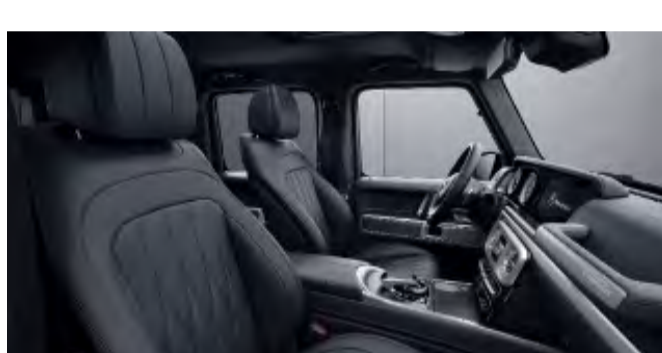

907 - Black w/ red stitching

Requires G manufaktur Interior Package Plus (DD5)