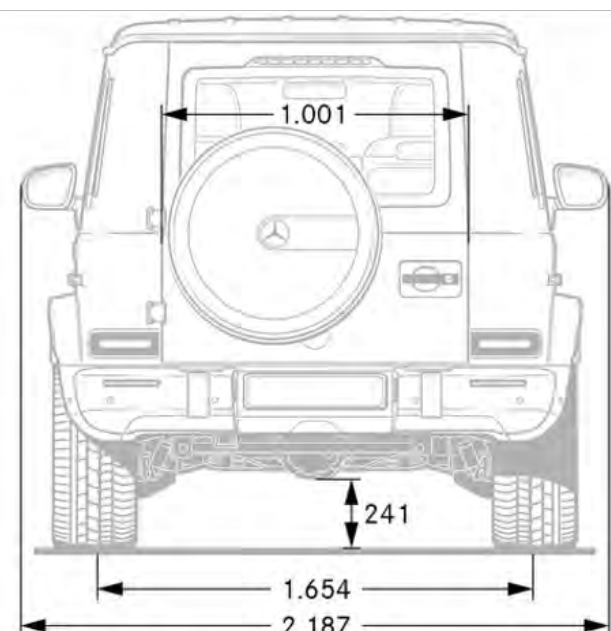

Chassis

Drivetrain

Transmission	AMG SPEEDSHIFT TCT 9G Automatic Transmission
Drive Configuration	All-wheel drive

Engine

Engine Configuration	Handcrafted AMG 4.0L V8 Biturbo Engine
Power (hp)	577
Fuel Requirement (Octane)	91
Torque (lb-ft)	627
Compression	8.6:1
Fuel Tank Size (gallons)	26.42
Displacement (cc)	3,982

Performance

Acceleration 0-60 mph (sec)	5.0
Top Speed (mph)	130
Top Speed (mph)	TBD (w/ drivers package)

Fuel Economy

Fuel Economy	TBA

Exterior Dimensions

Vehicle Length (in.)	194.45
Vehicle Width with Mirrors (in.)	89.96
Vehicle Height (in.)	88.78
Wheelbase (in.)	113.07
Curb Weight (lbs.)	6,315

Wheels and Tires

Interior Dimensions

Trunk Size (cubic feet)	TBD