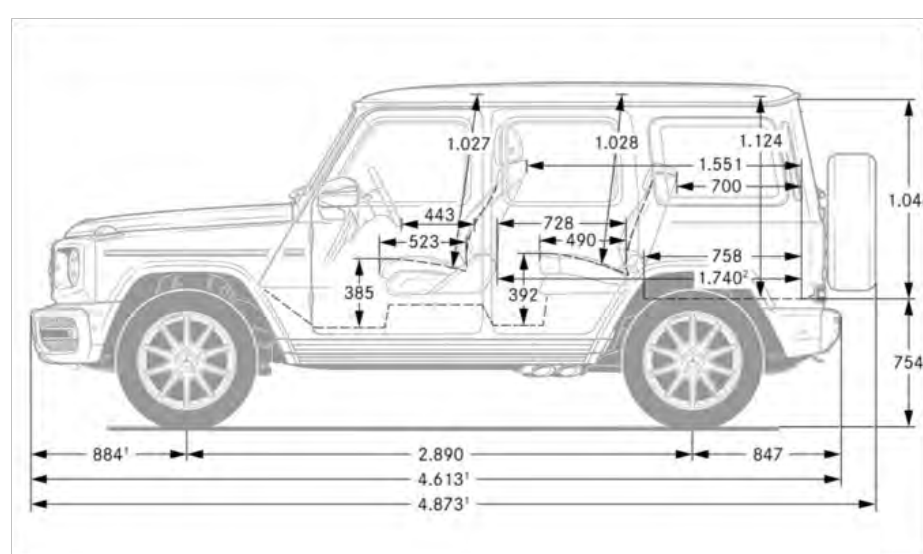

Chassis

Drivetrain

Transmission	AMG SPEEDSHIFT TCT 9G Automatic Transmission
Drive Configuration	All-wheel drive

Engine

Engine Configuration	Handcrafted AMG 4.0L V8 Biturbo Engine
Power (hp)	577
Fuel Requirement (Octane)	91
Torque (lb-ft)	627
Compression	8.6:1
Fuel Tank Size (gallons)	26.42
Displacement (cc)	3,982

Performance

Acceleration 0-60 mph (sec)	5.0
Top Speed (mph)	130
Top Speed (mph)	TBD (w/ drivers package)

Fuel Economy

Fuel Economy	TBA

Exterior Dimensions

Vehicle Length (in.)	194.45
Vehicle Width with Mirrors (in.)	89.96
Vehicle Height (in.)	88.78
Wheelbase (in.)	113.07
Curb Weight (lbs.)	6,315

Wheels and Tires

Interior Dimensions

Trunk Size (cubic feet)	TBD