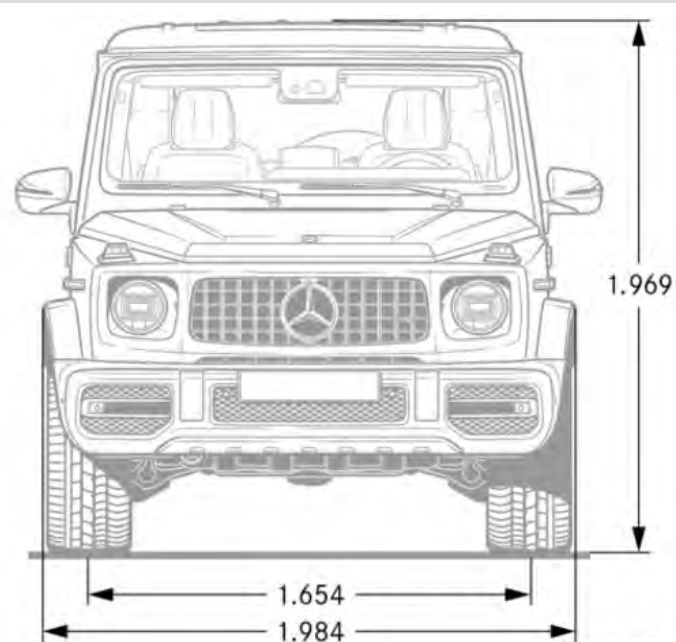

Chassis

Drivetrain

Transmission	AMG SPEEDSHIFT TCT 9G Automatic Transmission
Drive Configuration	All-wheel drive

Engine

Engine Configuration	Handcrafted AMG 4.0L V8 Biturbo Engine
Power (hp)	577
Fuel Requirement (Octane)	91
Torque (lb-ft)	627
Compression	8.6:1
Fuel Tank Size (gallons)	26.42
Displacement (cc)	3,982

Performance

Acceleration 0-60 mph (sec)	5.0
Top Speed (mph)	130
Top Speed (mph)	TBD (w/ drivers package)

Fuel Economy

Fuel Economy	TBA

Exterior Dimensions

Vehicle Length (in.)	194.45
Vehicle Width with Mirrors (in.)	89.96
Vehicle Height (in.)	88.78
Wheelbase (in.)	113.07
Curb Weight (lbs.)	6,315

Wheels and Tires

Interior Dimensions

Trunk Size (cubic feet)	TBD