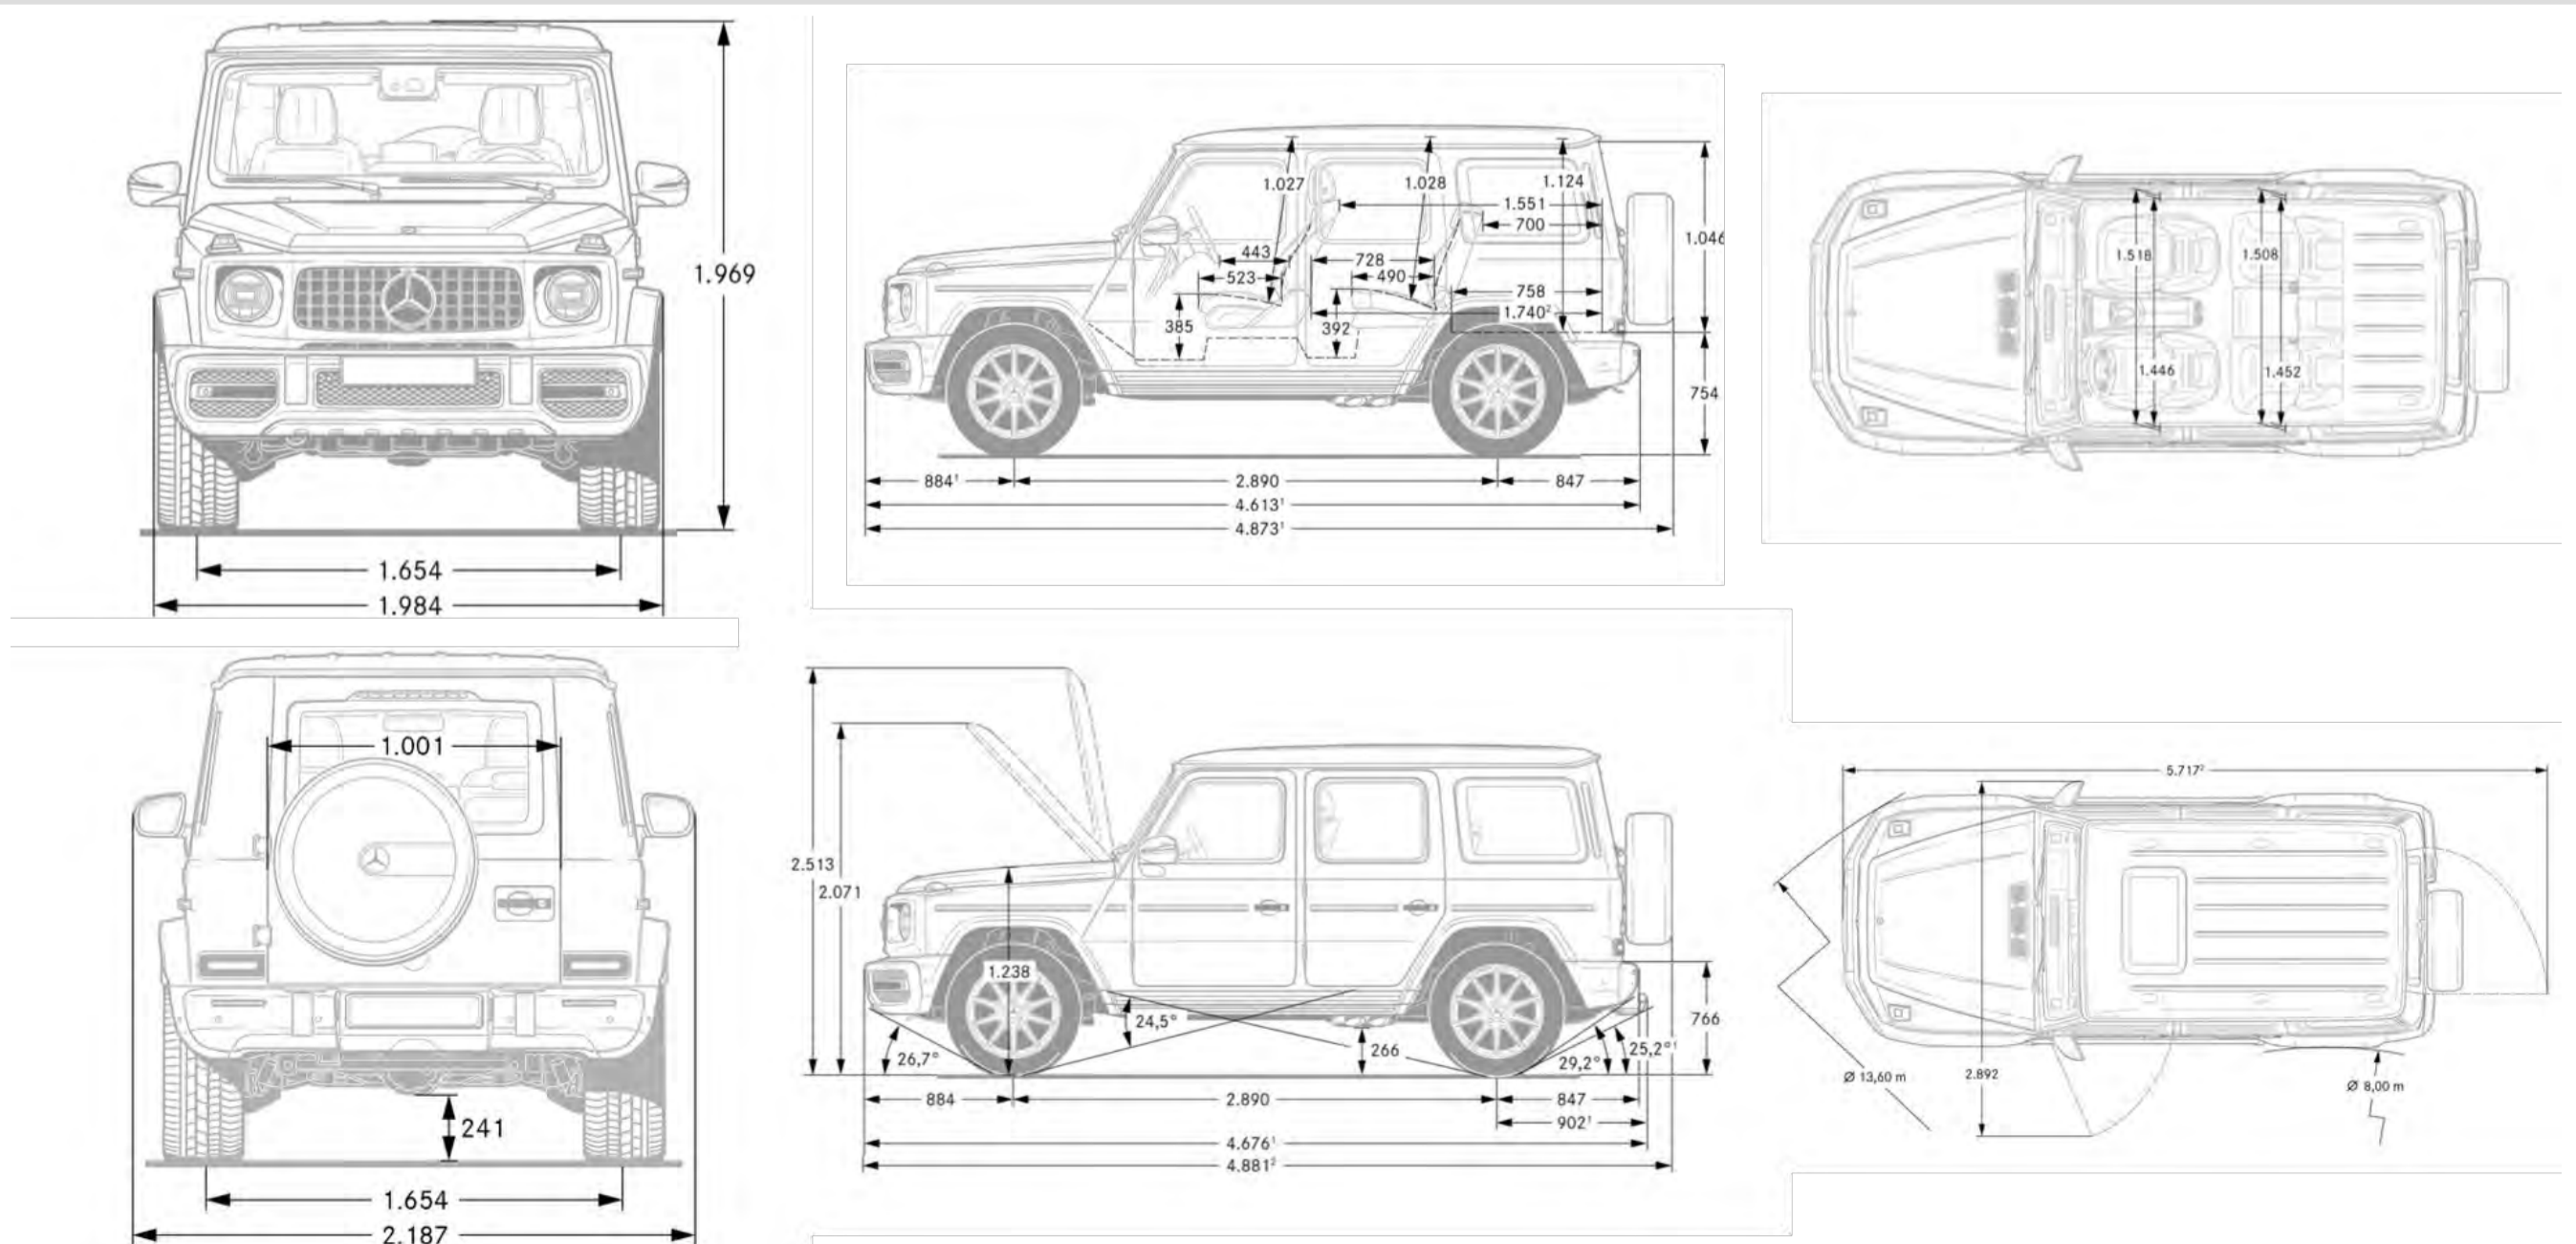

Exterior Dimensions

Vehicle Length (in.)	191.85
Vehicle Width with Mirrors (in.)	86.10
Vehicle Height (in.)	77.40
Wheelbase (in.)	113.78
Curb Weight (lbs.)	5,842

Wheels and Tires

Interior Dimensions

Trunk Size (cubic feet)	37.39
-------------------------	-------