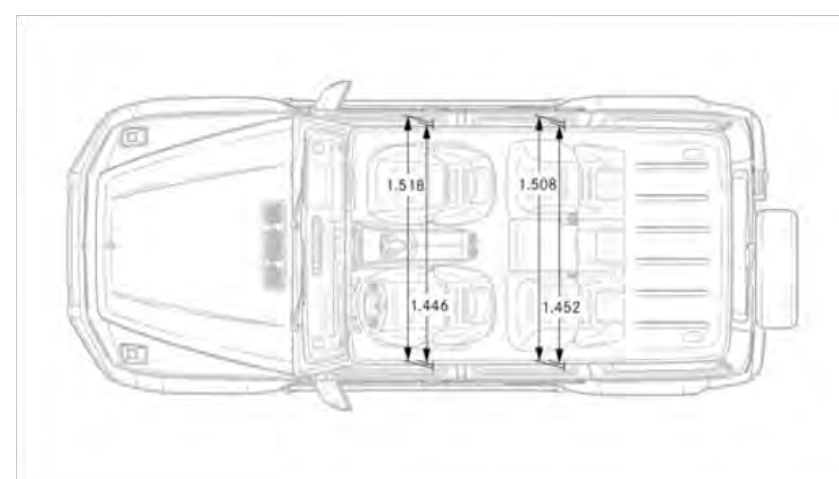

Chassis

Drivetrain

Transmission	AMG SPEEDSHIFT TCT 9G Automatic Transmission
Drive Configuration	All-wheel drive

Engine

Engine Configuration	Handcrafted AMG 4.0L V8 Biturbo Engine
Power (hp)	577
Fuel Requirement (Octane)	91
Torque (lb-ft)	627
Compression	8.6:1
Fuel Tank Size (gallons)	26.42
Displacement (cc)	3,982

Performance

Acceleration 0-60 mph (sec)	5.0
Top Speed (mph)	130
Top Speed (mph)	TBD (w/ drivers package)

Fuel Economy

Fuel Economy	TBA

Exterior Dimensions

Vehicle Length (in.)	194.45
Vehicle Width with Mirrors (in.)	89.96
Vehicle Height (in.)	88.78
Wheelbase (in.)	113.07
Curb Weight (lbs.)	6,315

Wheels and Tires

Interior Dimensions

Trunk Size (cubic feet)	TBD