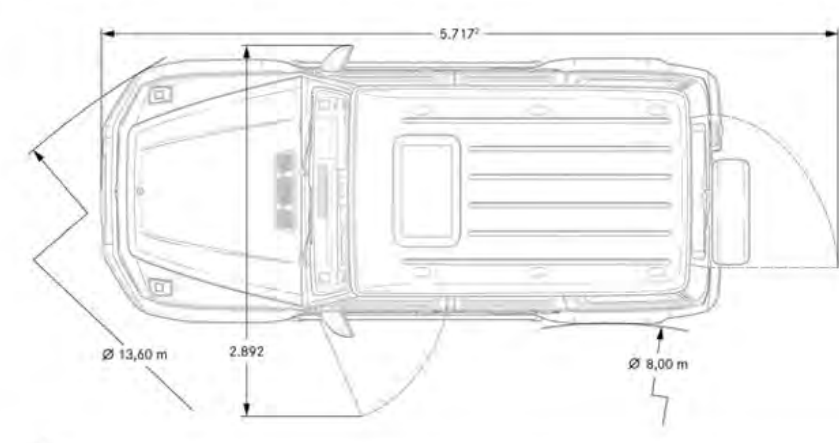

Chassis

Drivetrain

Transmission	AMG SPEEDSHIFT TCT 9G Automatic Transmission
Drive Configuration	All-wheel drive

Engine

Engine Configuration	Handcrafted AMG 4.0L V8 Biturbo Engine
Power (hp)	577
Fuel Requirement (Octane)	91
Torque (lb-ft)	627
Compression	8.6:1
Fuel Tank Size (gallons)	26.42
Displacement (cc)	3,982

Performance

Acceleration 0-60 mph (sec)	5.0
Top Speed (mph)	130
Top Speed (mph)	TBD (w/ drivers package)

Fuel Economy

Fuel Economy	TBA

Exterior Dimensions

Vehicle Length (in.)	194.45
Vehicle Width with Mirrors (in.)	89.96
Vehicle Height (in.)	88.78
Wheelbase (in.)	113.07
Curb Weight (lbs.)	6,315

Wheels and Tires

Interior Dimensions

Trunk Size (cubic feet)	TBD