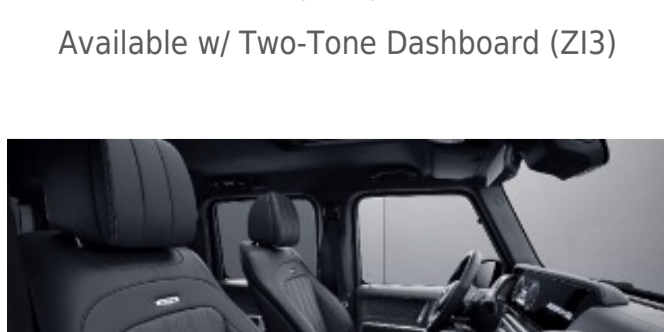

958 - Titanium Grey Pearl/Black

Requires G manufaktur Interior Package Plus (DD5)
Available w/ Two-Tone Dashboard (Z13)