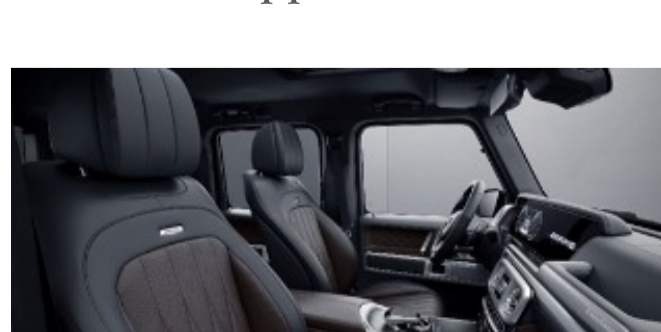

## G manufaktur Exclusive Two Tone Nappa Leather

**952 - Yacht Blue/Black**

Requires G manufaktur Interior Package Plus (DD5)  
Available w/ Two-Tone Dashboard (Z13)

**953A - Platinum White/Black**

Requires G manufaktur Interior Package Plus (DD5)  
Available w/ Two-Tone Dashboard (Z13)