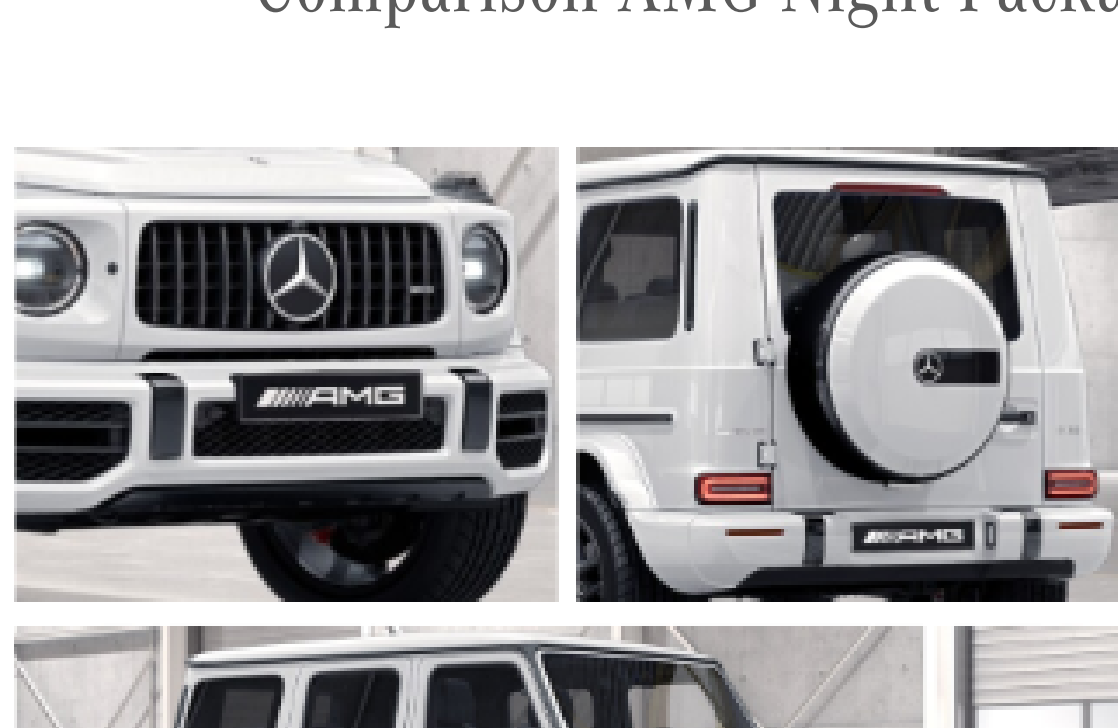

Comparison AMG Night Package vs. AMG Night Package Plus

AMG Night Package (DC1)