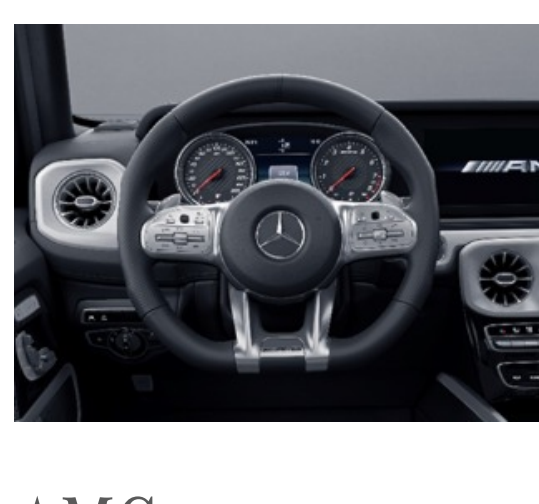

Options In Detail

Steering Wheels

AMG Performance Steering Wheel in Black Nappa Leather (VL9) Standard (G63W4)

- 3-spoke design w/ flattened bottom section, integral AMG logo and 12-o'clock marking
- Touch control buttons
- Silver-colored aluminum shift paddles
- Grip area in perforated nappa leather
- Top and bottom section in nappa leather