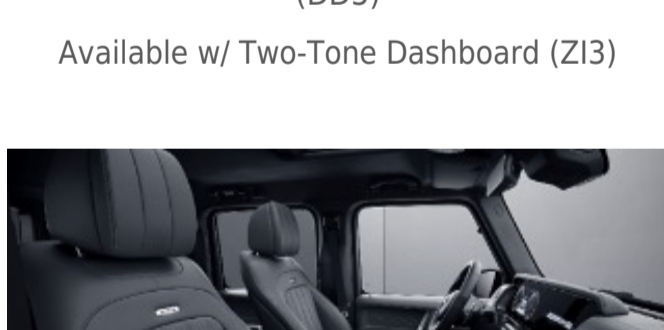

928 - Titanium Grey Pearl

Requires G manufaktur Interior Package Plus (DD5)
Available w/ Two-Tone Dashboard (Z13)