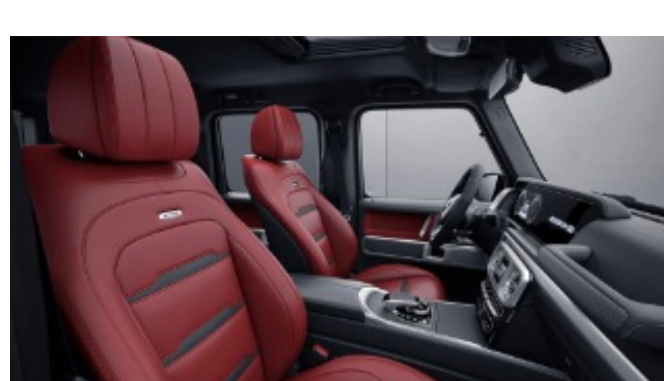

537 - Classic Red/Black