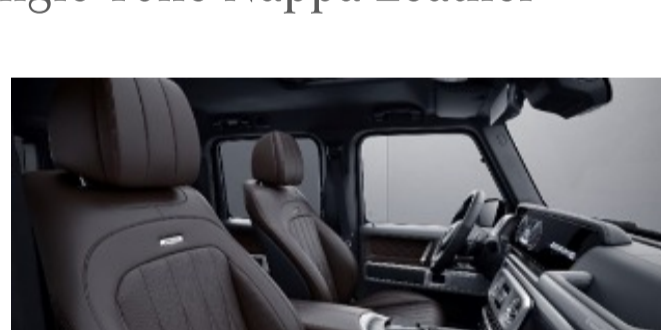

## G manufaktur Exclusive Single Tone Nappa Leather

**922 - Yacht Blue**

Requires G manufaktur Interior Package Plus (DD5)  
Available w/ Two-Tone Dashboard (Z13)

**923 - Platinum White**

Requires G manufaktur Interior Package Plus (DD5)  
Available w/ Two-Tone Dashboard (Z13)