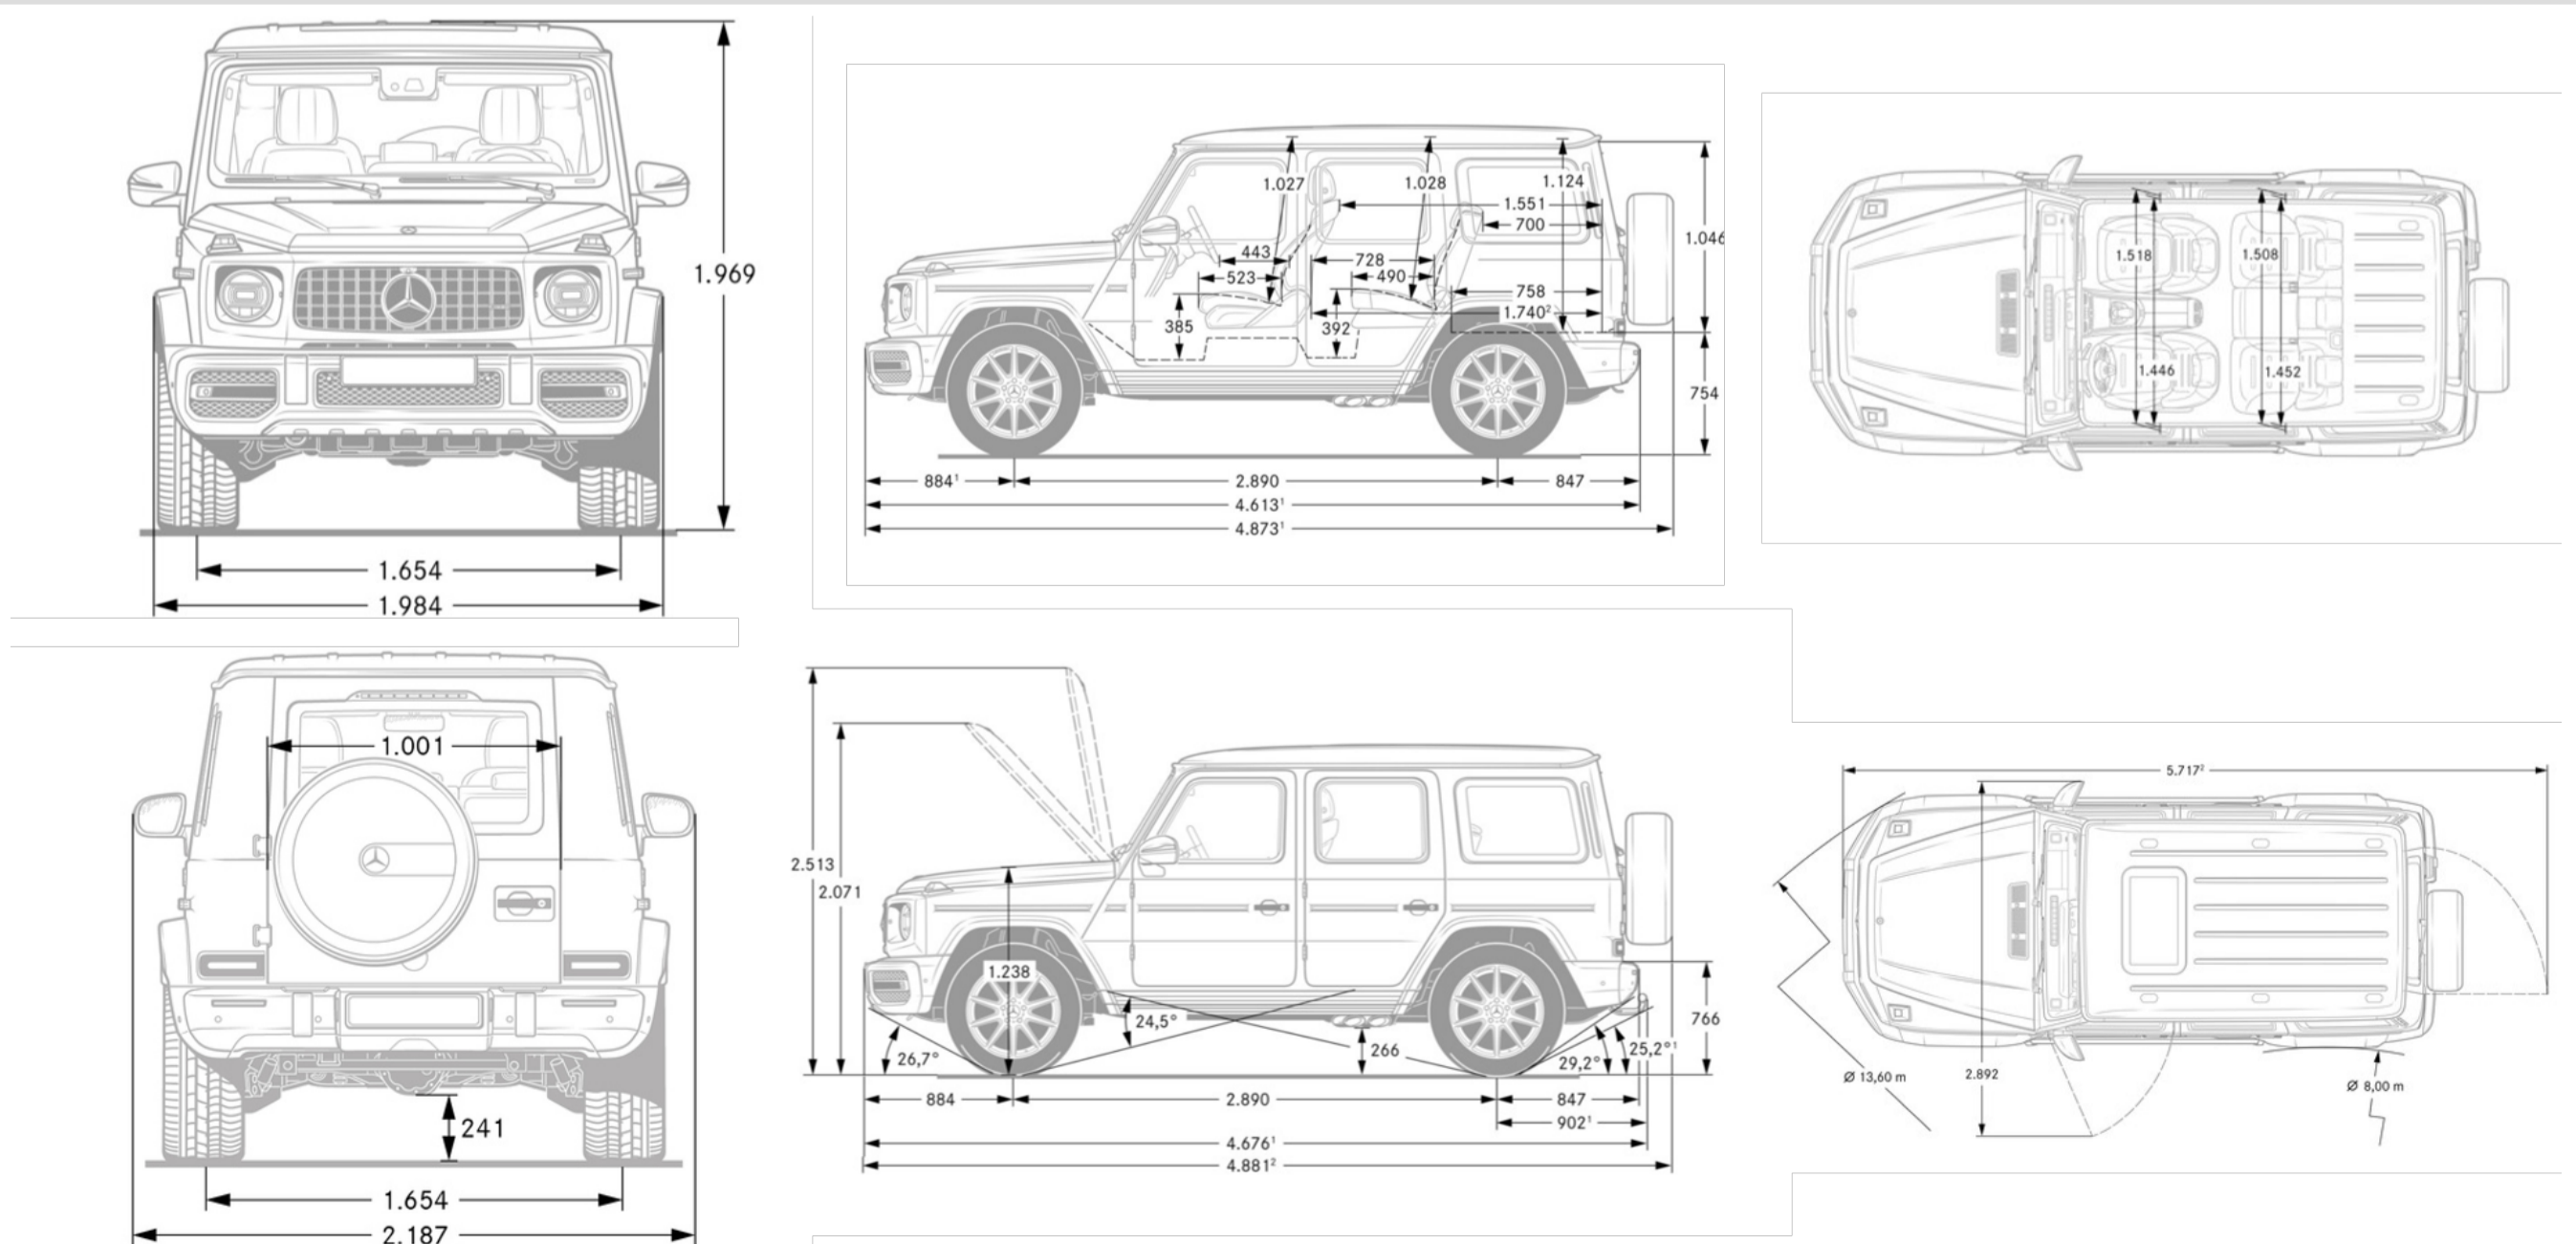

Specifications

G63W4

Chassis

Drivetrain

Transmission	AMG SPEEDSHIFT TCT 9G Automatic Transmission
Drive Configuration	All-wheel drive

Engine

Engine Configuration	Handcrafted AMG 4.0L V8 Biturbo Engine
Power (hp)	577
Fuel Requirement (Octane)	91
Torque (lb-ft)	627
Compression	8.6:1
Fuel Tank Size (gallons)	26.42
Displacement (cc)	3,982

Performance

Acceleration 0-60 mph (sec)	4.5
Top Speed (mph)	137/149 (w/ drivers package)
Top Speed (mph)	137/149 (w/ drivers package)

Fuel Economy

Fuel Economy	City: 13 mpg Hwy: 16 mpg

Exterior Dimensions

Vehicle Length (in.)	191.85
Vehicle Width with Mirrors (in.)	86.10
Vehicle Height (in.)	77.40
Wheelbase (in.)	113.78
Curb Weight (lbs.)	5,842

Wheels and Tires

Interior Dimensions

Trunk Size (cubic feet)	37.39