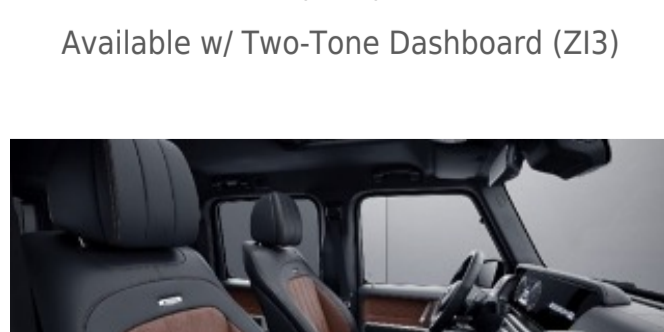

964 - Saddle Brown/Black

Requires G manufaktur Interior Package Plus (DD5)
Available w/ Two-Tone Dashboard (Z13)