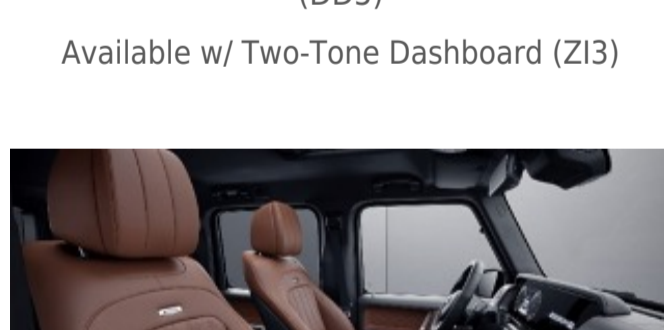

934 - Saddle Brown

Requires G manufaktur Interior Package Plus (DD5)
Available w/ Two-Tone Dashboard (Z13)