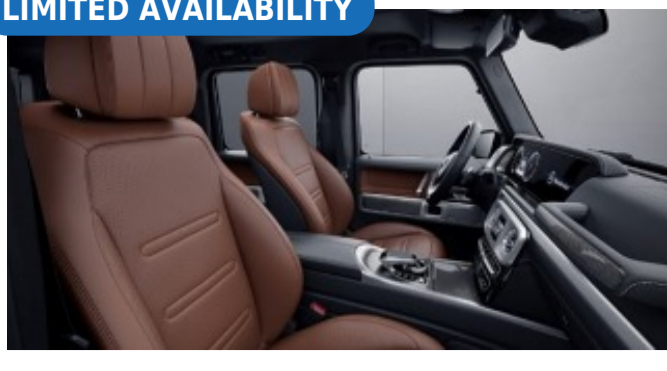

214 - Nut Brown/Black

Not compatible with AMG Line (DG1)

LIMITED AVAILABILITY