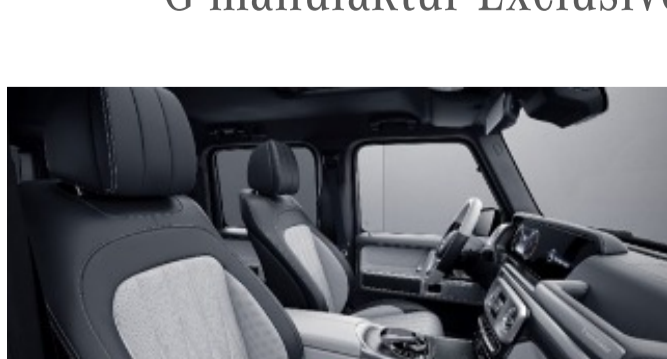

953 - Platinum White/Black