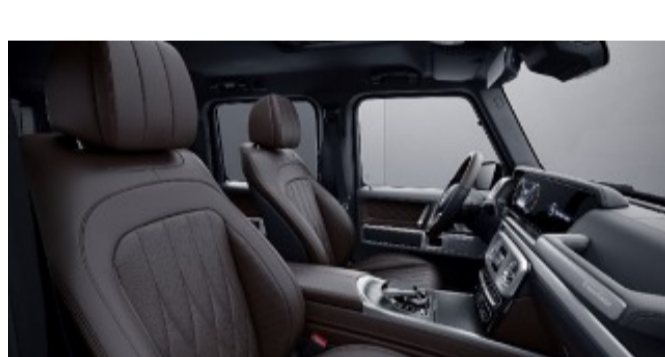

924 - Espresso Brown