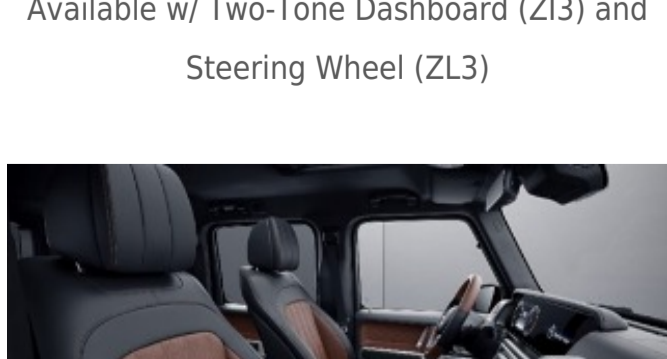

964 - Saddle Brown/Black