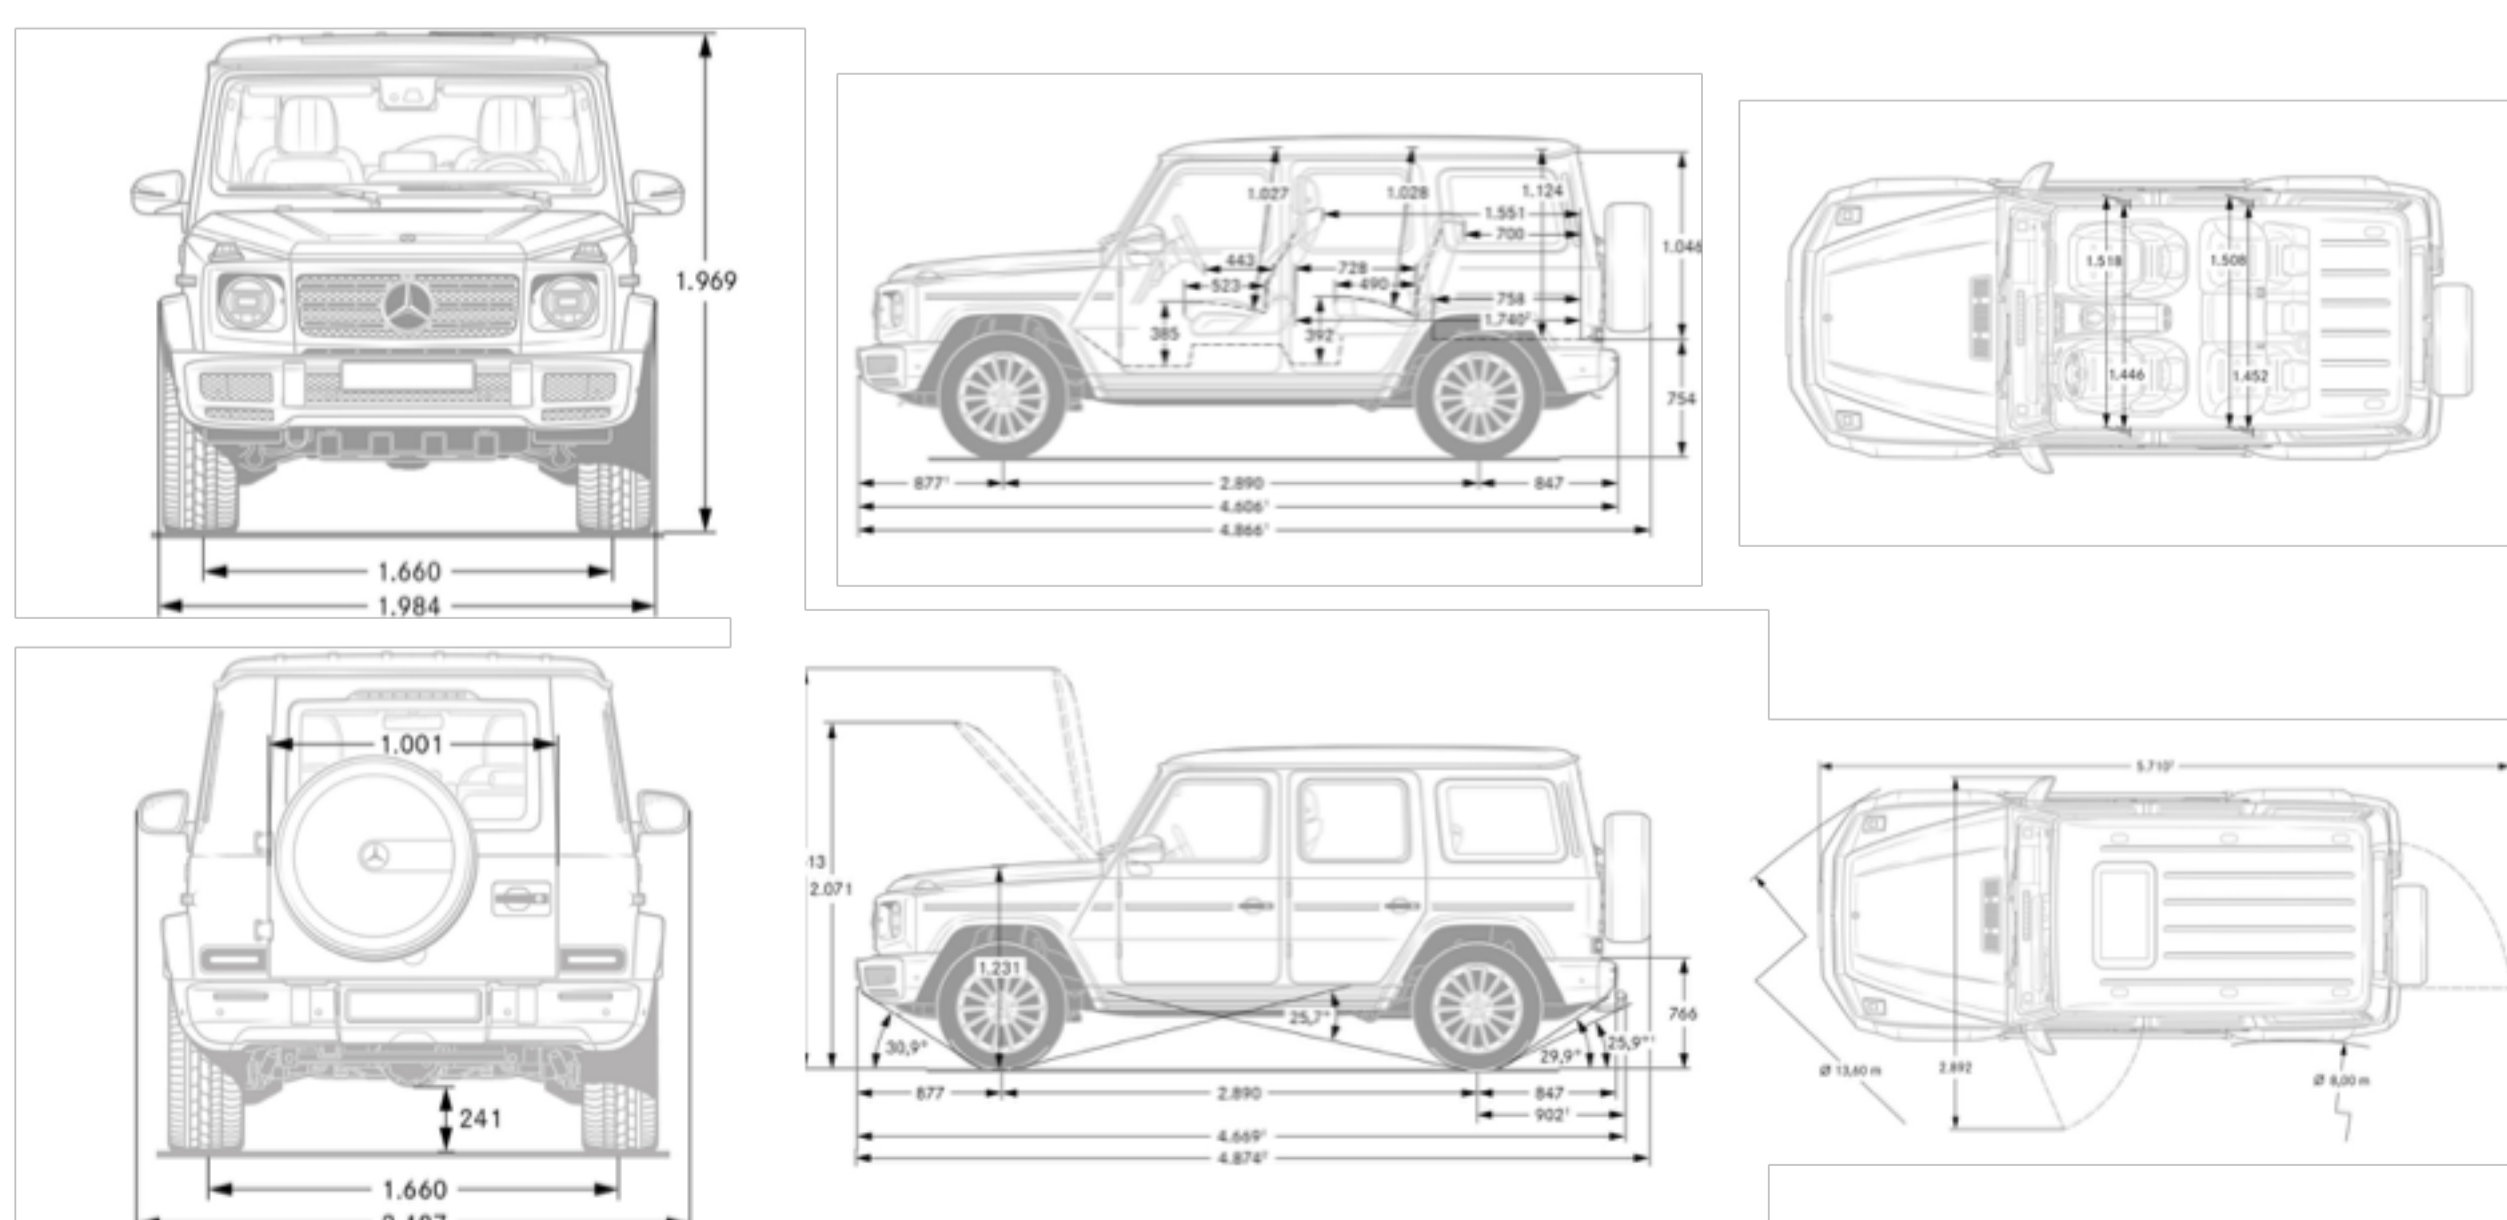

G550 w/ AMG Line