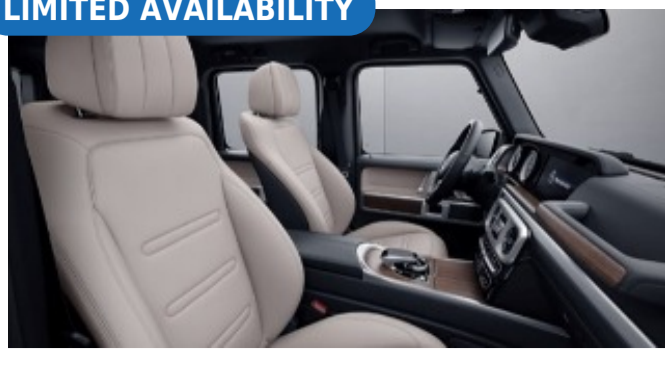

215 - Macchiato Beige/Black leather

Not compatible with AMG Line (DG1)

Nappa Leather

LIMITED AVAILABILITY