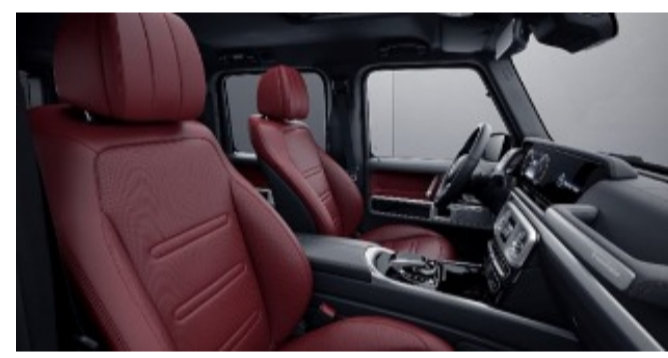

927 - Bengal Red

Requires G manufaktur Interior Package (DD4)
Available w/ Two-Tone Steering Wheel (ZL3)