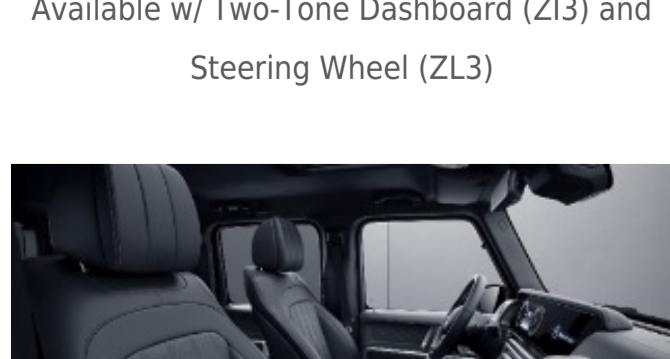

958 - Titanium Grey Pearl/Black