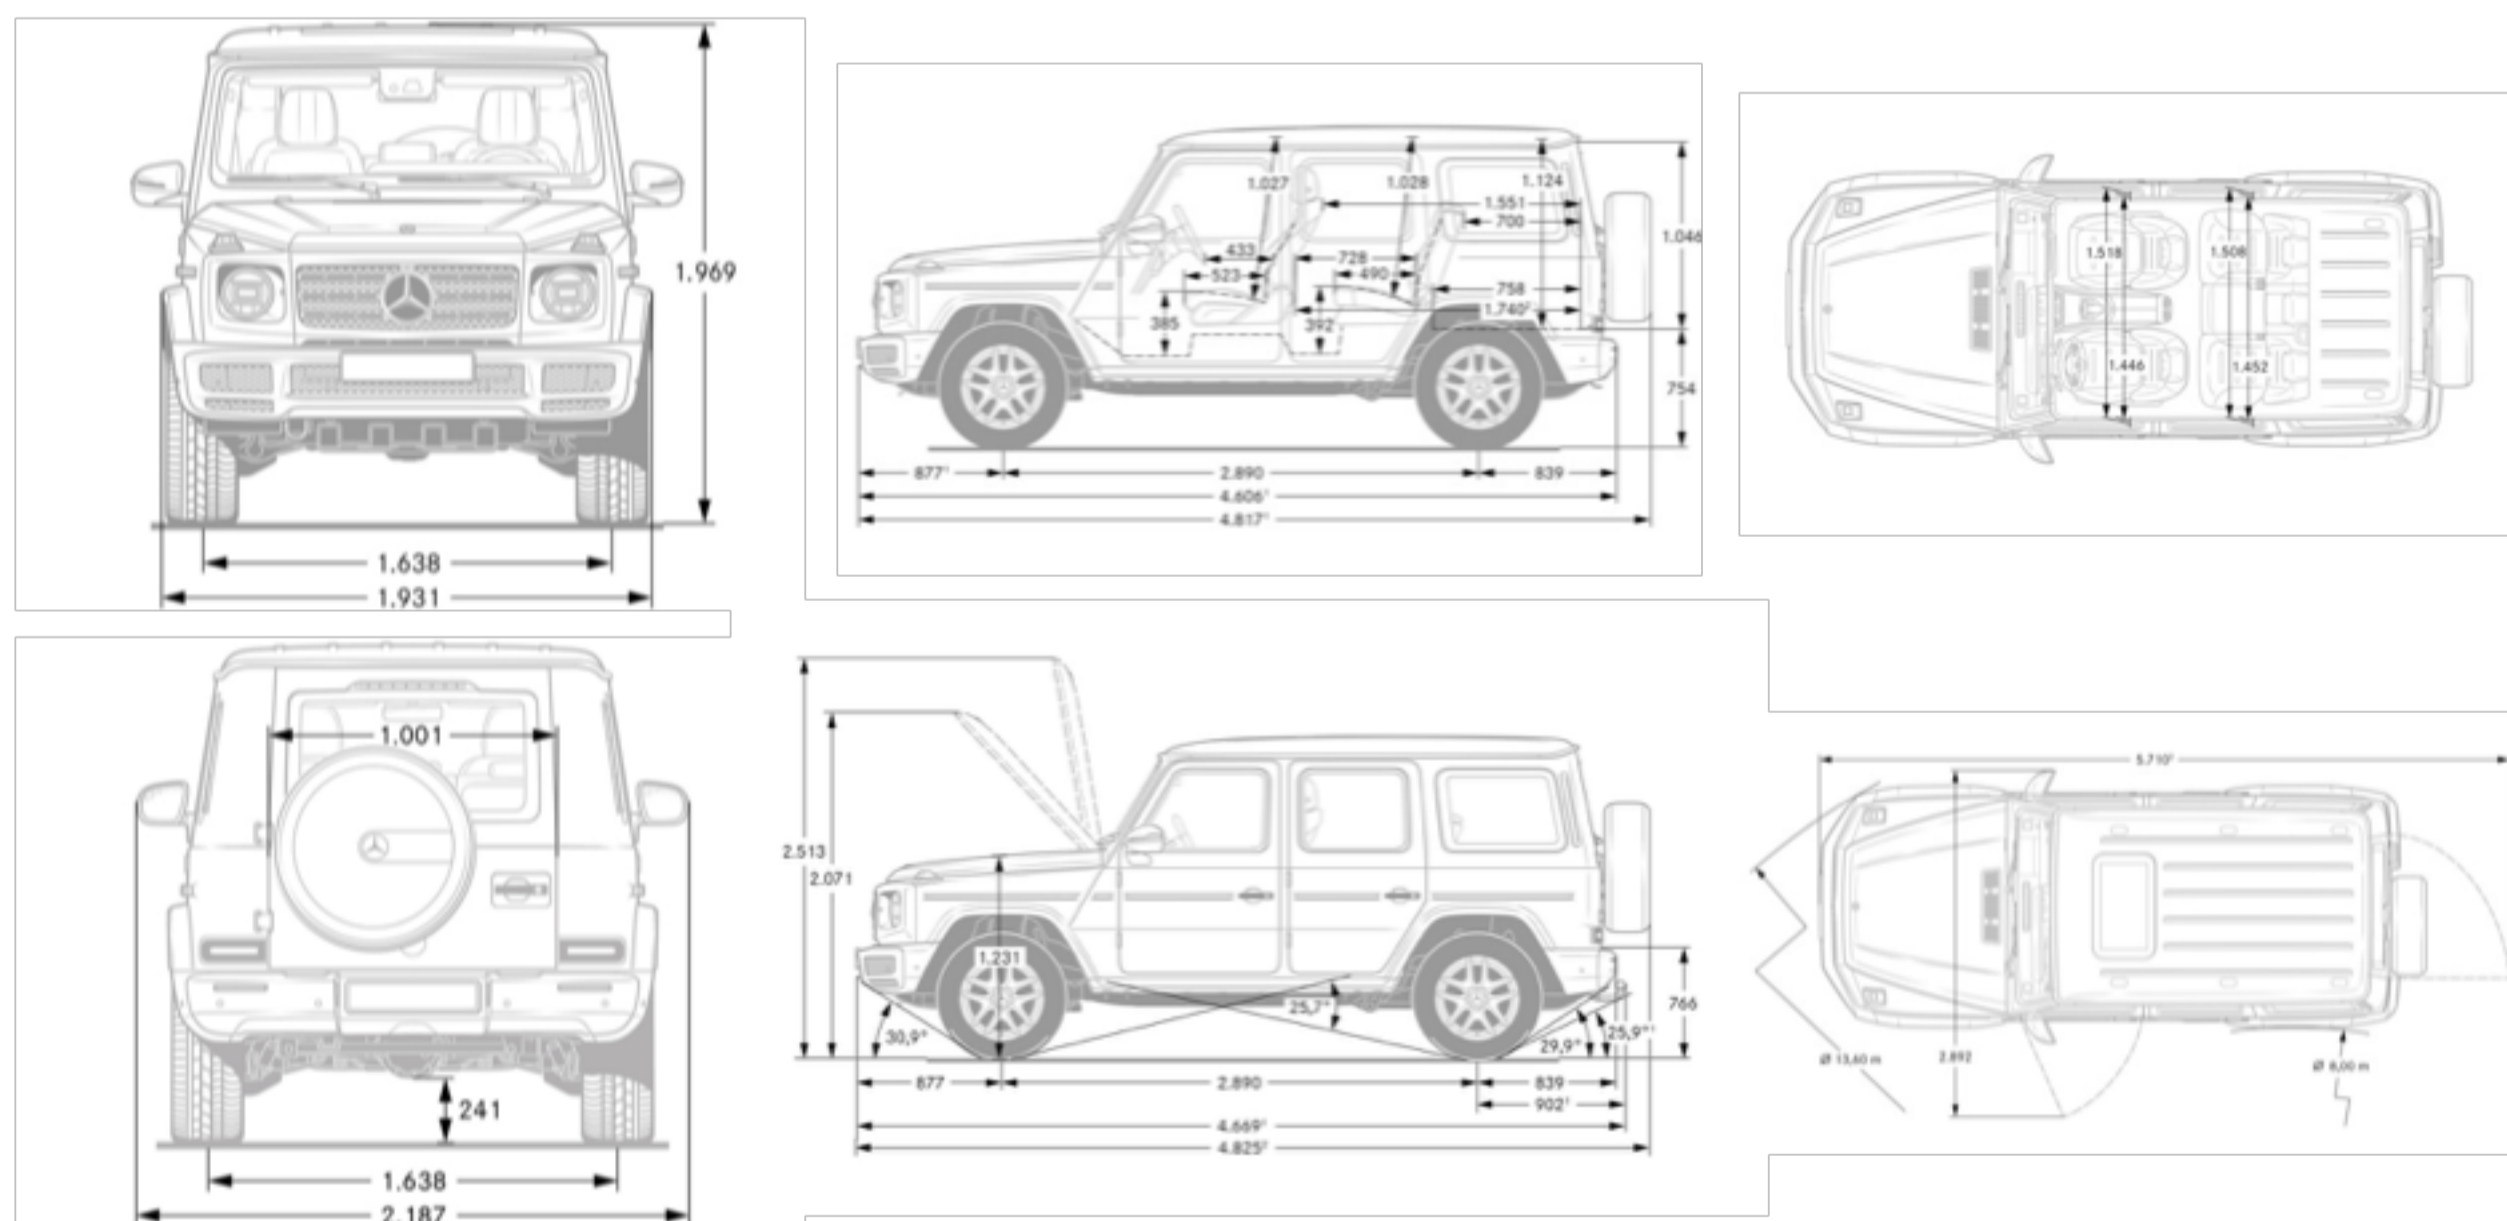

Specifications

G550W4

Drivetrain

Transmission	9G-TRONIC Automatic Transmission
Transmission Speeds	9
Drive Configuration	All-wheel drive

Engine

Engine Configuration	4.0L V8 biturbo engine
Power (hp)	416
Fuel Requirement (Octane)	91
Torque (lb-ft)	450
Compression	10.5 : 1
Fuel Tank Size (gallons)	26.42
Displacement (cc)	3,982

Performance

Acceleration 0-60 mph (sec)	5.6
Top Speed (mph)	130

Fuel Economy

Fuel Economy	TBD

Exterior Dimensions

Vehicle Length (in.)	189.65
Vehicle Width with Mirrors (in.)	86.10
Vehicle Height (in.)	77.52
Wheelbase (in.)	113.78
Track Width Front/Rear (in.)	64.49
Curb Weight (lbs.)	TBD

Interior Dimensions

Trunk Size (cubic feet)	38.14

G550