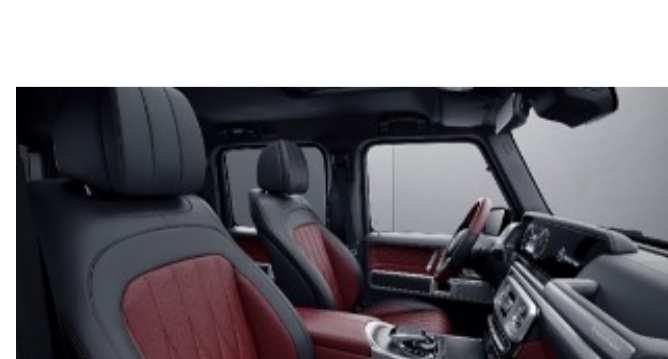

957 - Bengal Red/Black