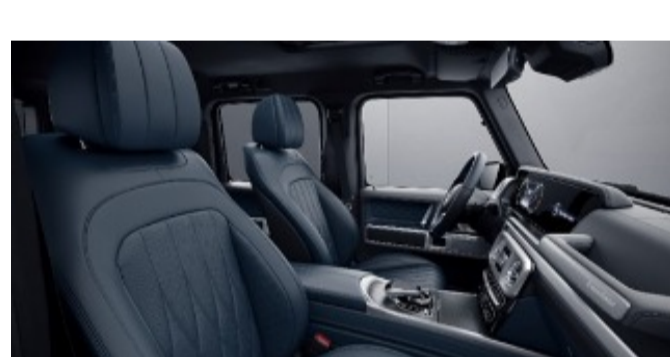

G manufaktur Exclusive Single Tone Nappa Leather

922 - Yacht Blue