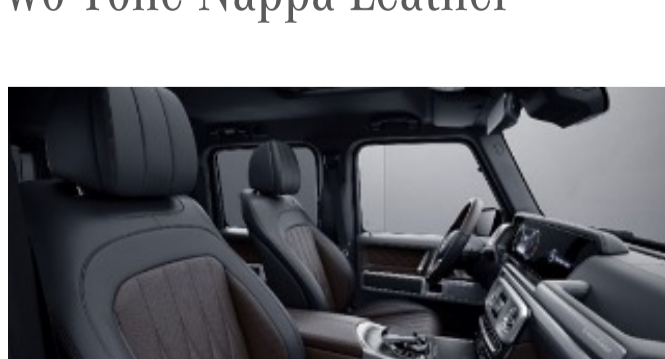

954A - Espresso Brown/Black