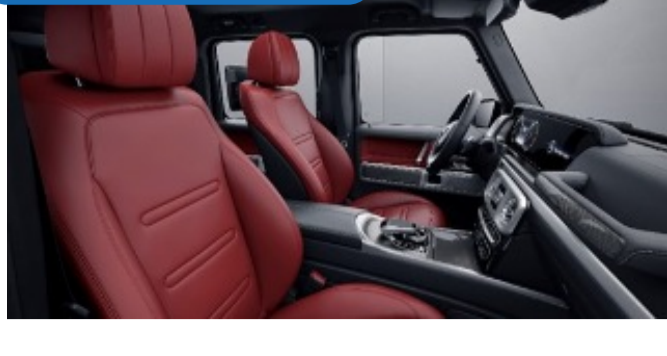

537 - Classic Red/Black

Requires Exclusive Interior Package (DB2)

LIMITED AVAILABILITY