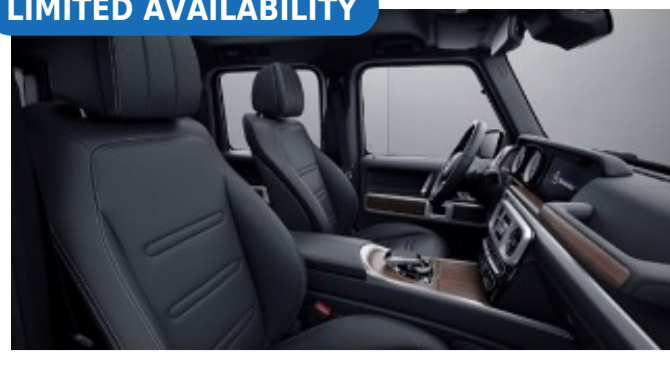

Upholstery

Leather

LIMITED AVAILABILITY

201 - Black

Not compatible with AMG Line (DG1)
Standard

LIMITED AVAILABILITY