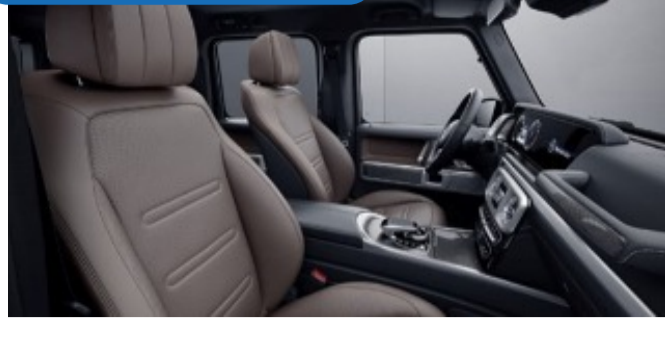

545 - Tartufo Brown/Black

Requires Exclusive Interior Package (DB2)

LIMITED AVAILABILITY