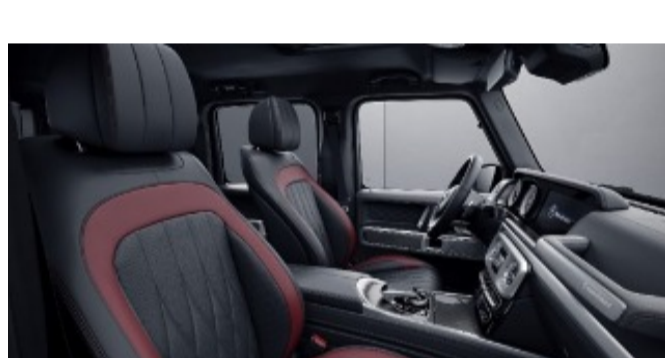

917 - Black w/ Bengal Red A-Band

Requires G manufaktur Interior Package Plus (DD5)

G manufaktur Single Tone Nappa Leather