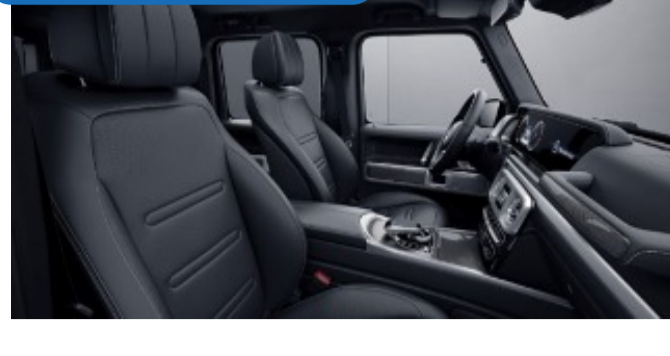

501 - Black

Requires Exclusive Interior Package (DB2)

LIMITED AVAILABILITY