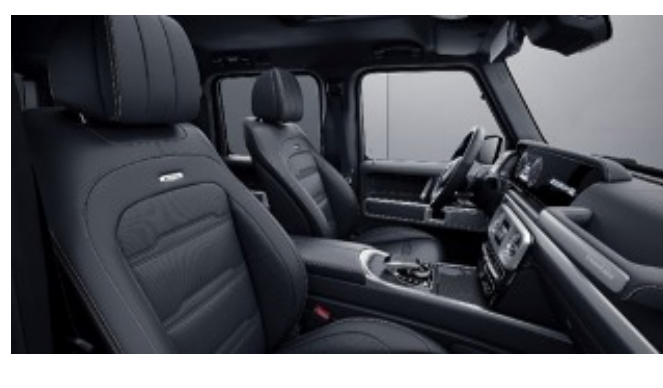

909 - Black w/ gold stitching

Requires G manufaktur Interior Package (DD4)