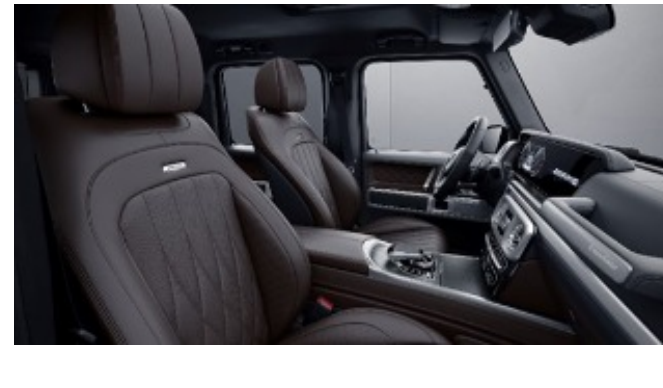

924 - Espresso Brown

Requires G manufaktur Interior Package Plus (DD5); Available w/ Two-Tone Dashboard (Z13)