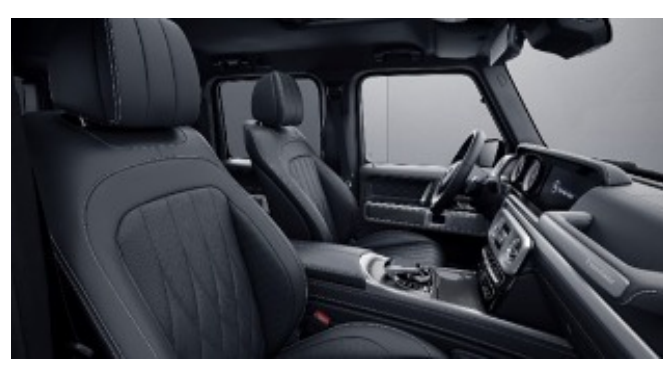

903 - Black w/ white stitching

Requires G manufaktur Interior Package Plus (DD5)