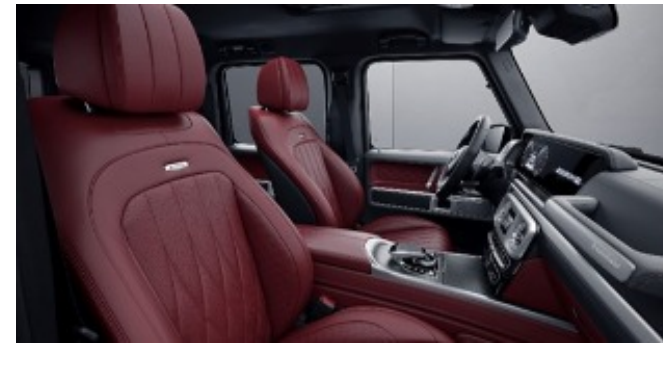

927 - Bengal Red

Requires G manufaktur Interior Package Plus (DD5); Available w/ Two-Tone Dashboard (Z13)