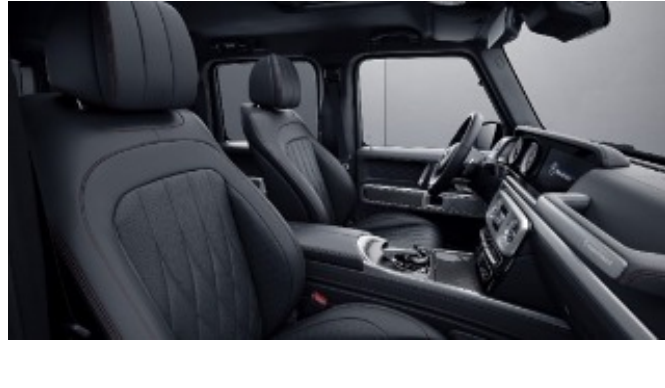

907 - Black w/ red stitching

Requires G manufaktur Interior Package Plus (DD5)