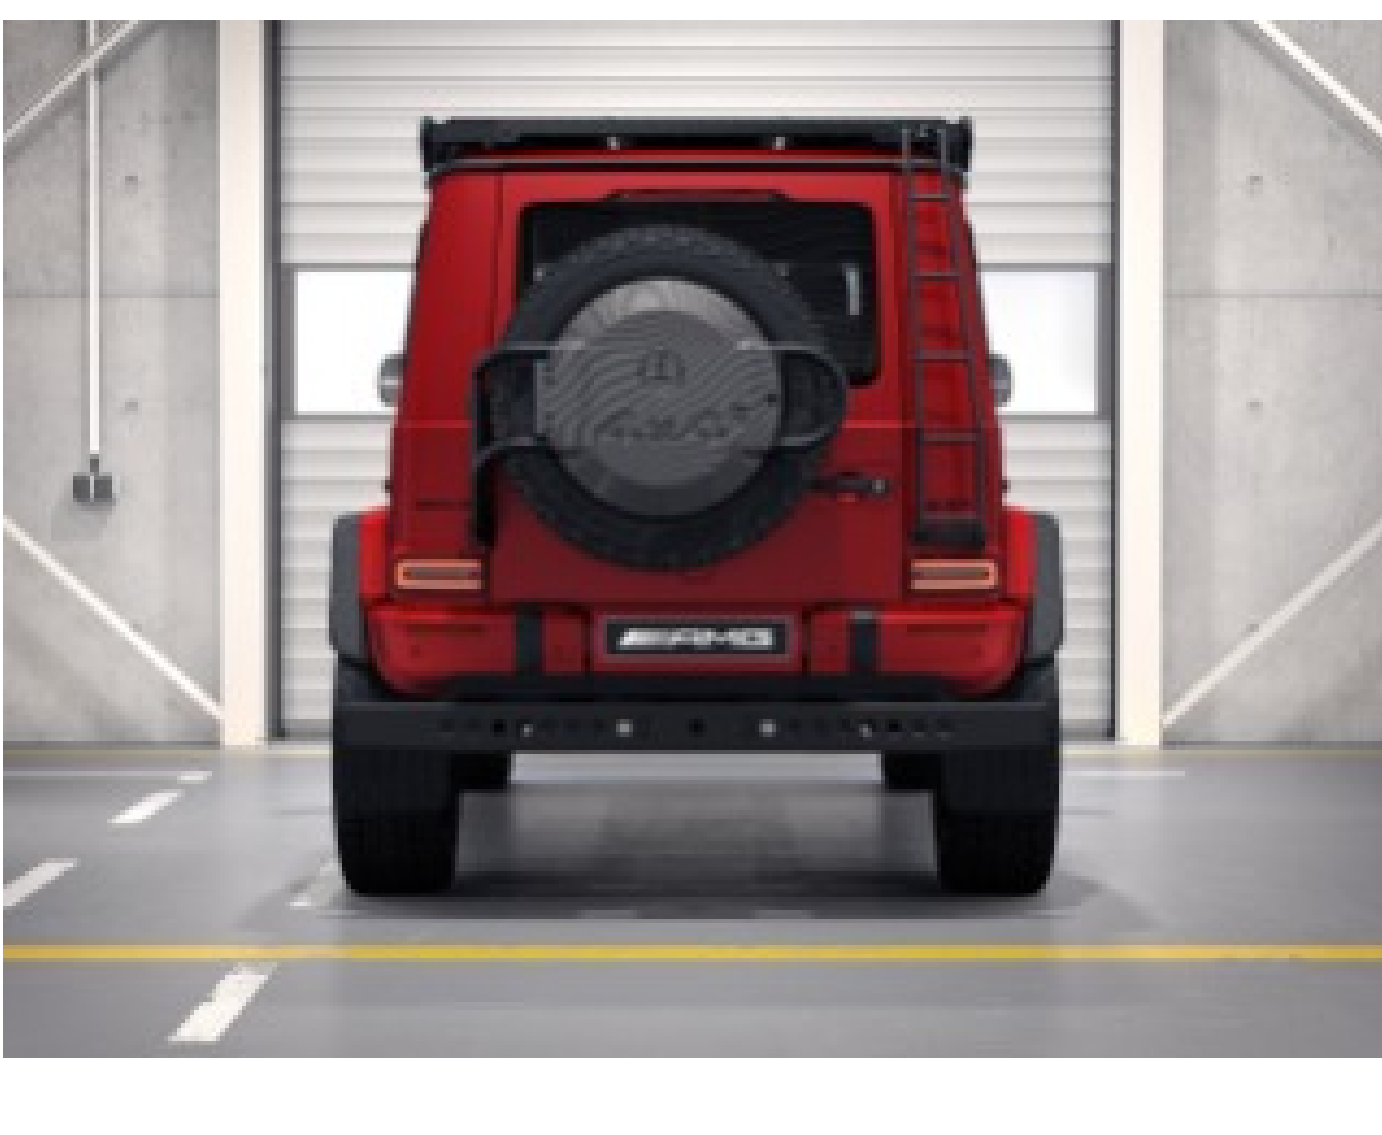

PROFESSIONAL roof rack (F52)

The robust roof rack underscores the versatile nature of your G-Class. Larger items of luggage or expedition equipment can be stowed securely on the roof thanks to various fastening points. Due to its continuous aluminium plates, the whole roof luggage rack can be walked on and is accessed via a removable ladder at the rear.

G manufaktur Logo Package

Attention to detail that you can see and feel! Every time you open the door, you will feel the legendary letter "G" on the elegant door knobs with embossed logo.

Package includes:

- Door knob with embossed logo
- Logo projector in the outside mirror displays the lettering "G - STRONGER THAN TIME"