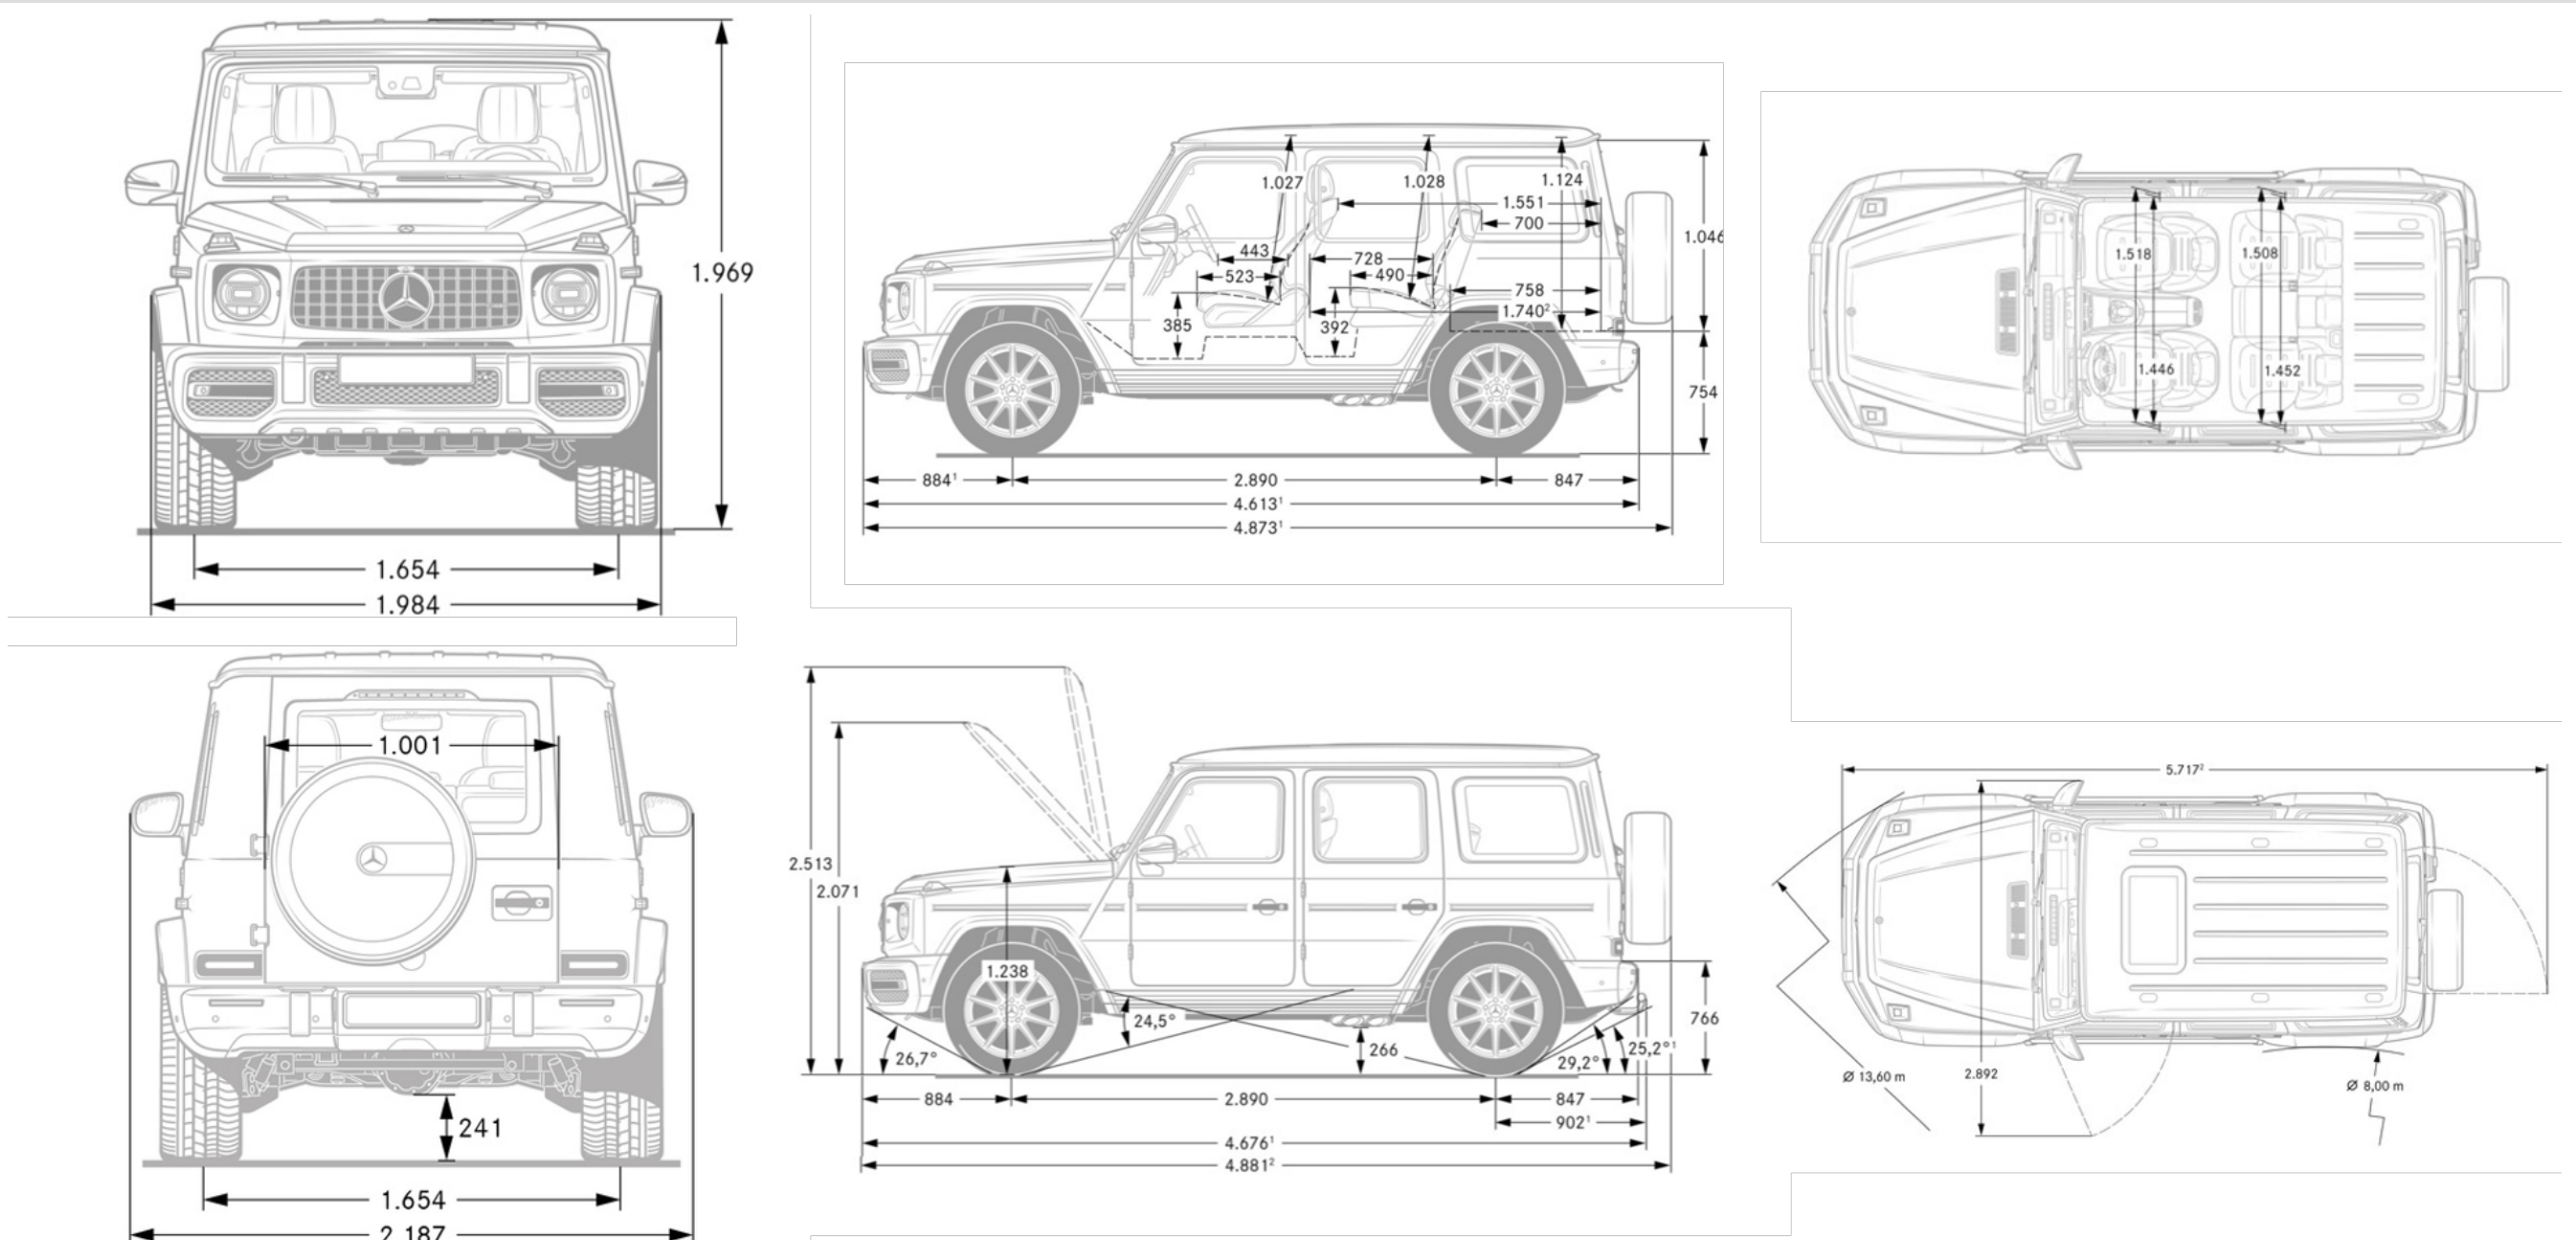

Chassis

Drivetrain

Transmission	AMG SPEEDSHIFT TCT 9G Automatic Transmission
Drive Configuration	All-wheel drive

Engine

Engine Configuration	Handcrafted AMG 4.0L V8 Biturbo Engine
Power (hp)	577
Fuel Requirement (Octane)	91
Torque (lb-ft)	627
Compression	8.6:1
Fuel Tank Size (gallons)	26.42
Displacement (cc)	3,982

Performance

Acceleration 0-60 mph (sec)	5.0
Top Speed (mph)	130
Top Speed (mph)	TBD (w/ drivers package)

Fuel Economy

Fuel Economy	TBA

Exterior Dimensions

Vehicle Length (in.)	194.45
Vehicle Width with Mirrors (in.)	89.96
Vehicle Height (in.)	88.78
Wheelbase (in.)	113.07
Curb Weight (lbs.)	6,315

Wheels and Tires

Interior Dimensions

Trunk Size (cubic feet)	TBD