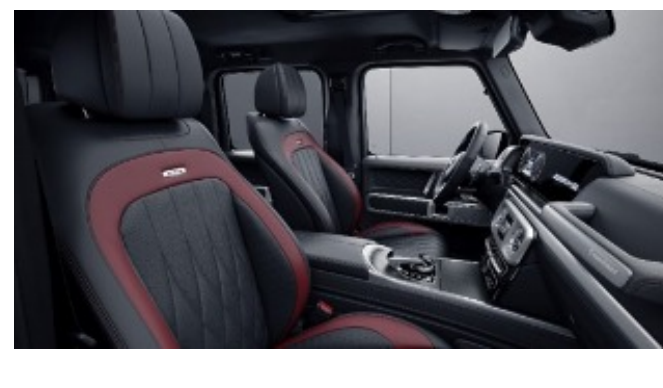

917 - Black w/ bengal red A-Band

Requires G manufaktur Interior Package Plus (DD5)

G manufaktur Single Tone Nappa Leather