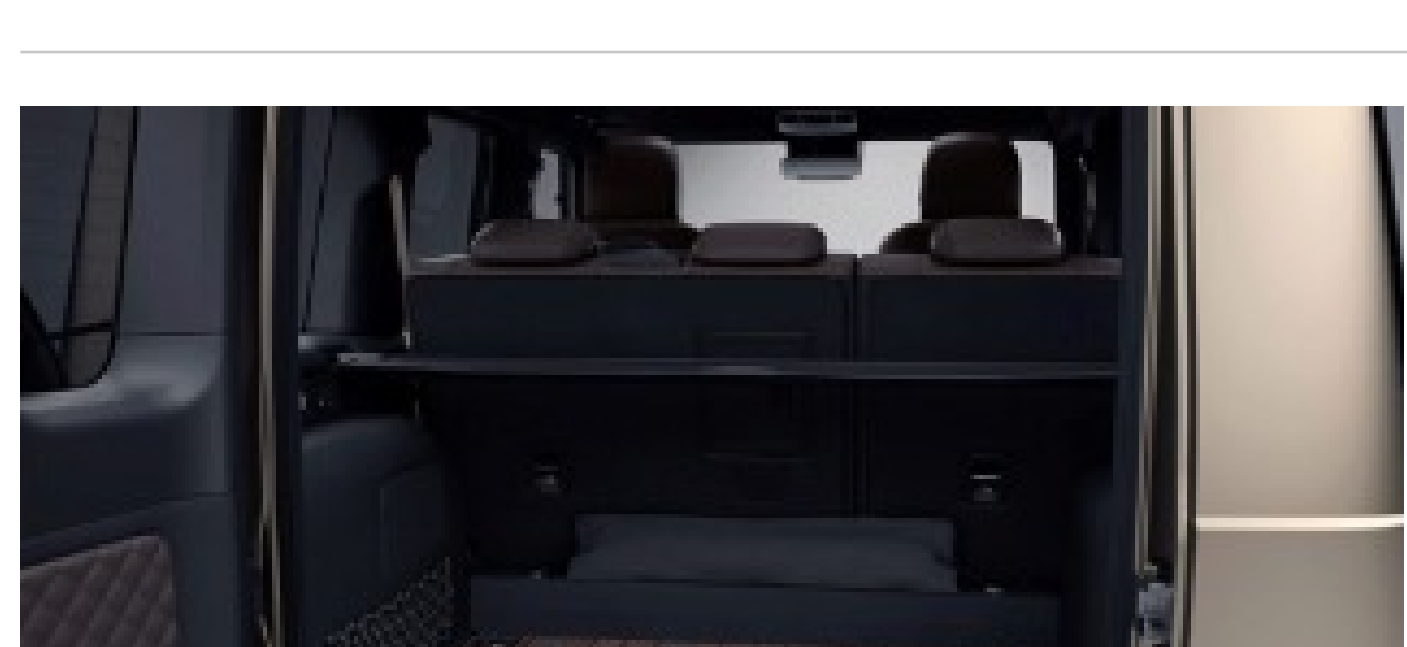

G manufaktur Logo Package

Attention to detail that you can see and feel! Every time you open the door, you will feel the legendary letter "G" on the elegant door knobs with embossed logo.

Package includes:

- Door knob with embossed logo
- Logo projector in the outside mirror displays the lettering "G - STRONGER THAN TIME"