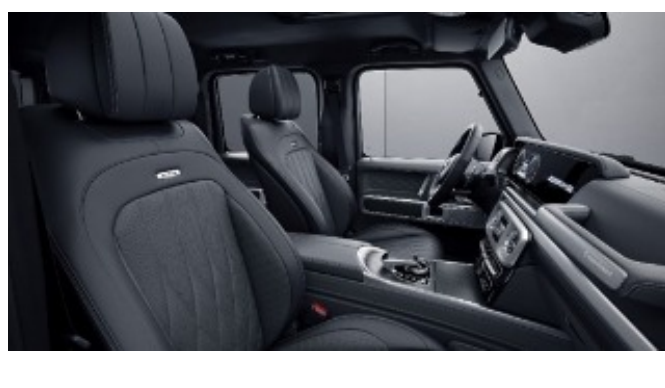

958 - Titanium Grey Pearl/Black

Requires G manufaktur Interior Package Plus (DD5); Available w/ Two-Tone Dashboard (Z13)