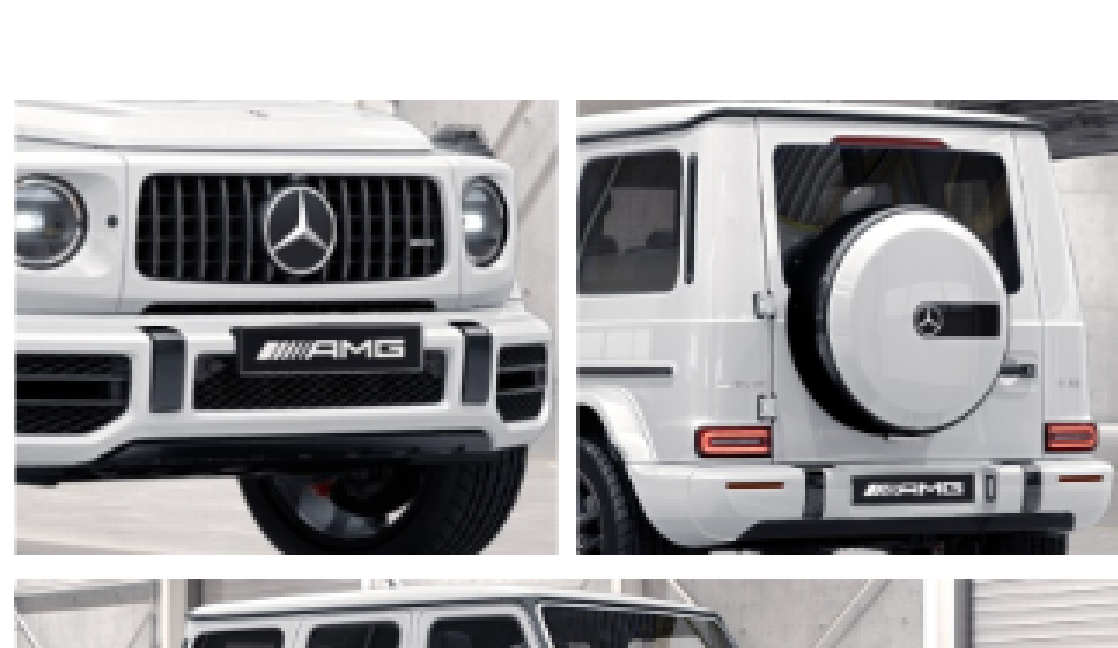

Comparison AMG Night Package vs. AMG Night Package Plus

AMG Night Package (DC1)