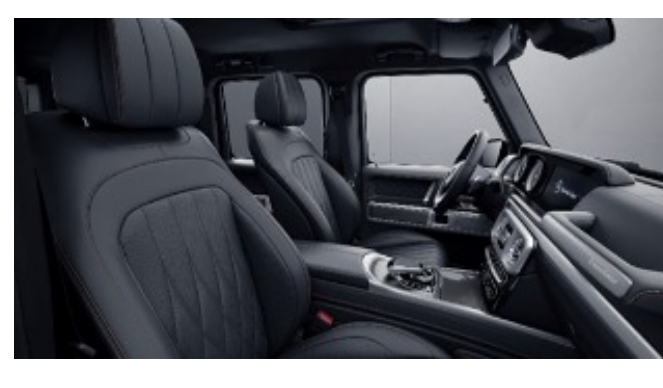

904 - Black w/ bronze stitching

Requires G manufaktur Interior Package Plus (DD5)