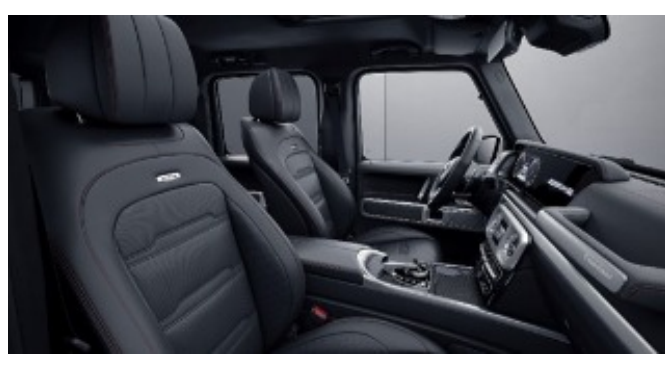

907 - Black w/ red stitching

Requires G manufaktur Interior Package (DD4)