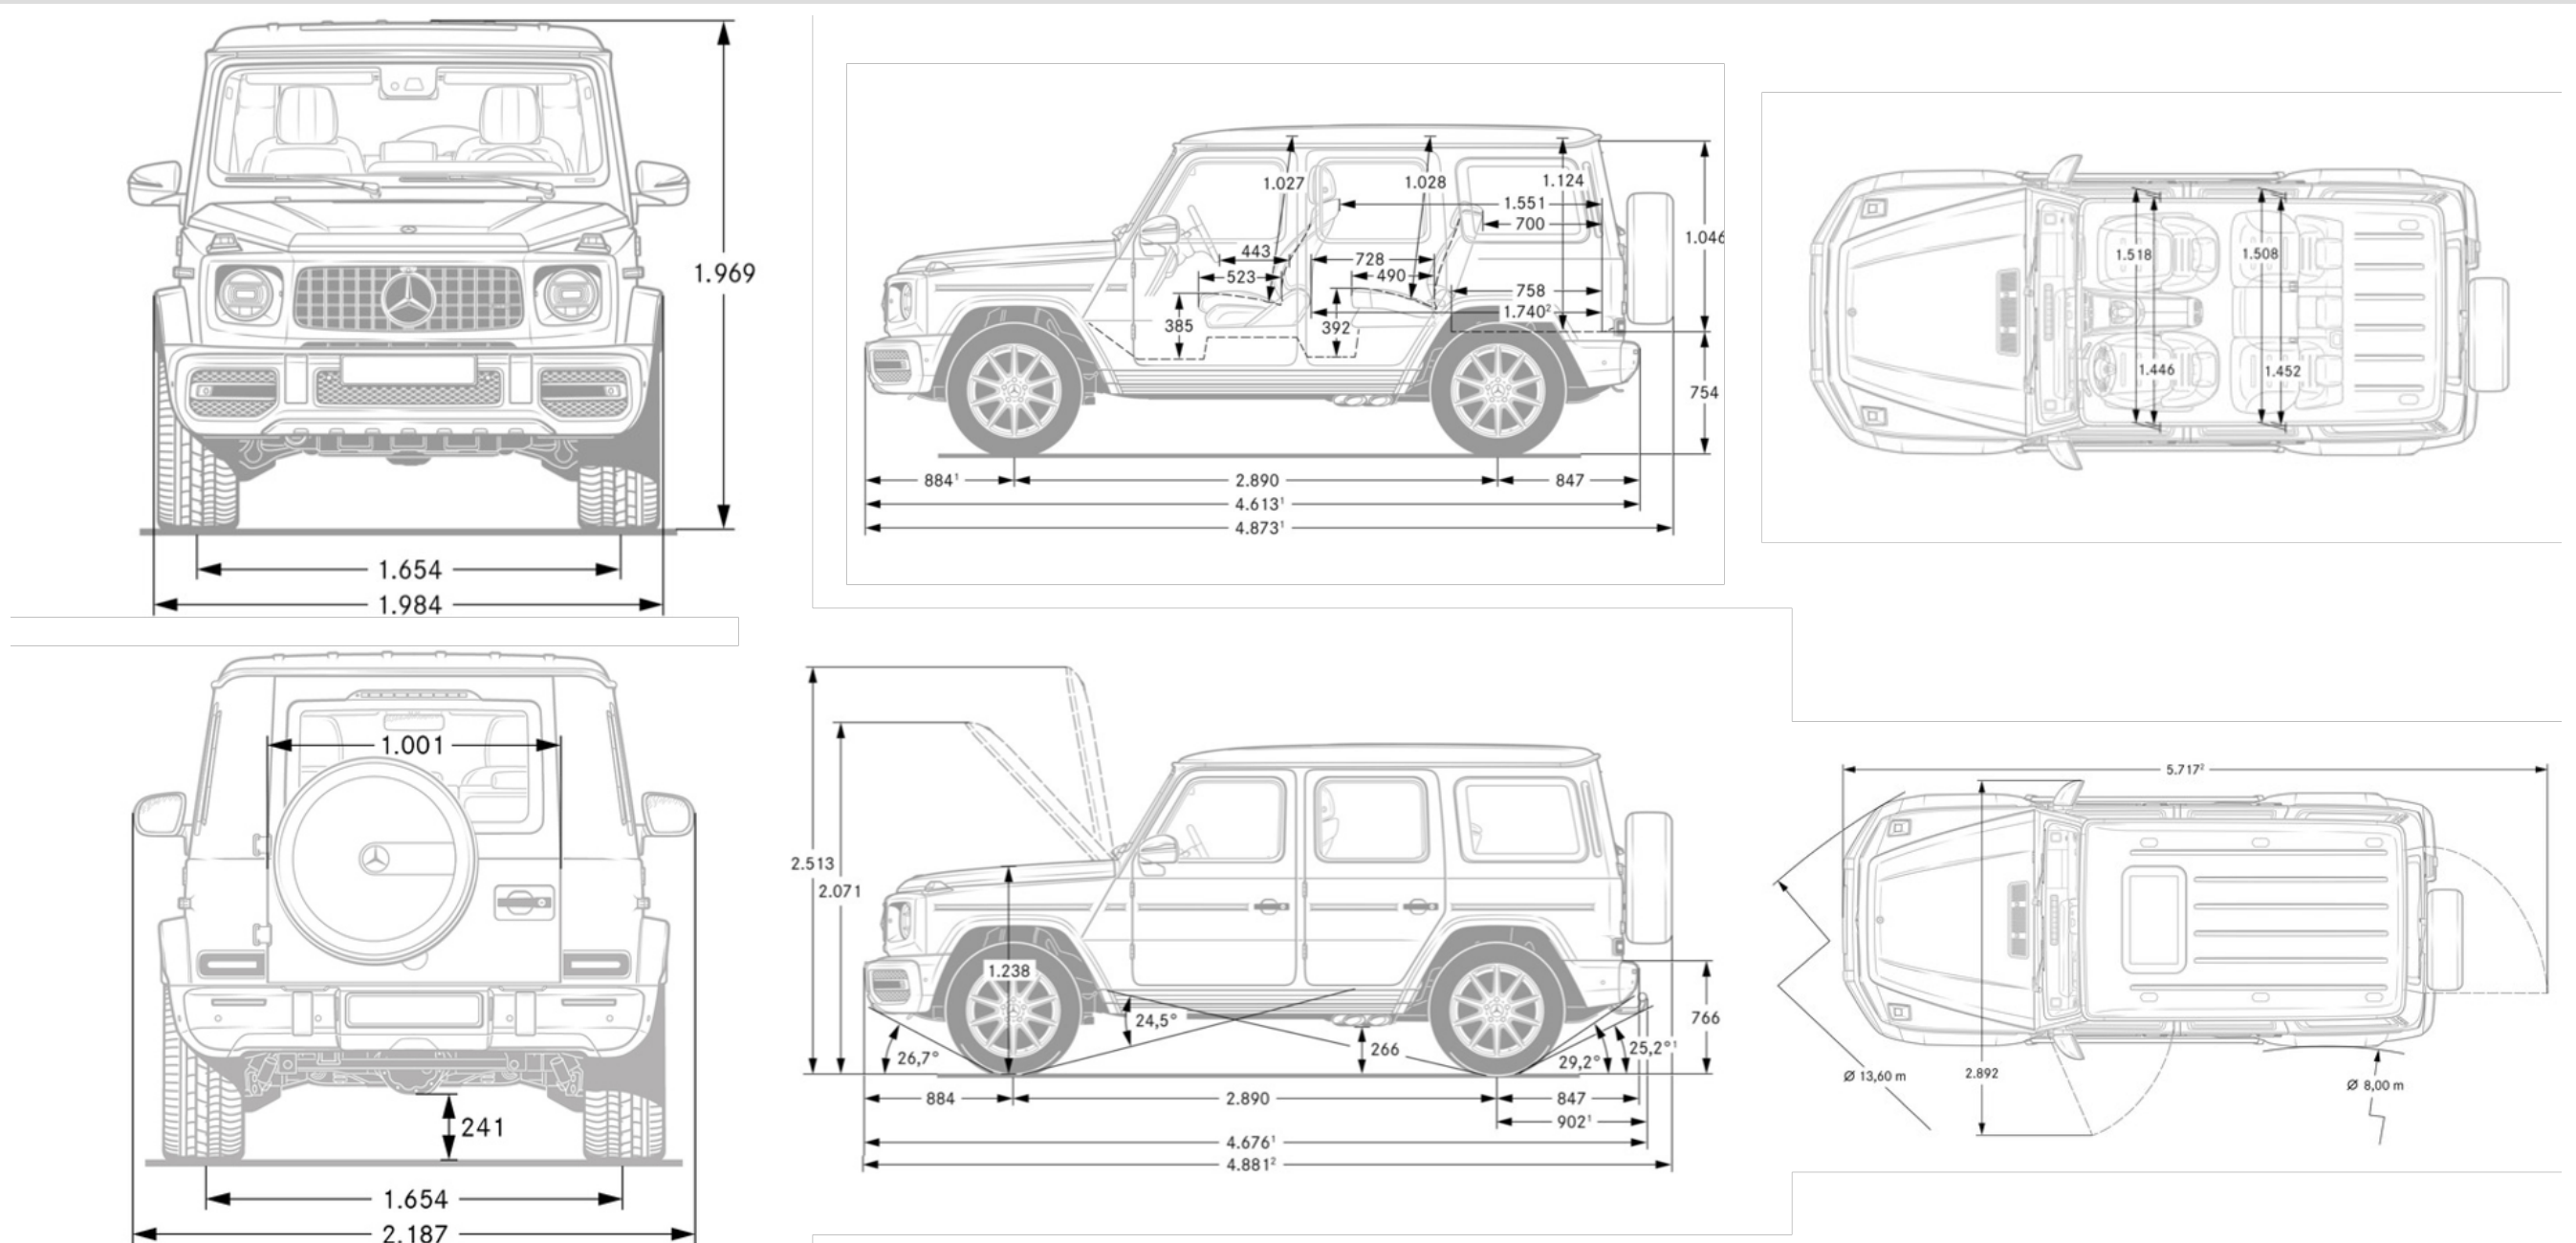

Exterior Dimensions

Vehicle Length (in.)	191.85
Vehicle Width with Mirrors (in.)	86.10
Vehicle Height (in.)	77.40
Wheelbase (in.)	113.78
Curb Weight (lbs.)	5,842

Wheels and Tires

Interior Dimensions

Trunk Size (cubic feet)	37.39
--------------------------------	-------