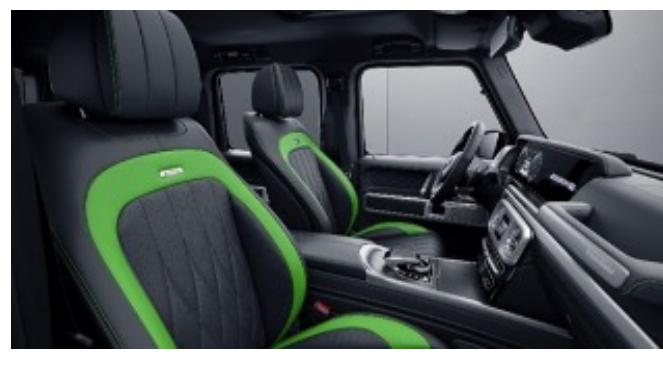

917 - Black w/ bengal red A-Band

Requires G manufaktur Interior Package Plus (DD4)

G manufaktur Exclusive Nappa Leather w/ Contrast A-Band

912 - Black w/ yacht blue A-Band

Requires G manufaktur Interior Package Plus (DD5)