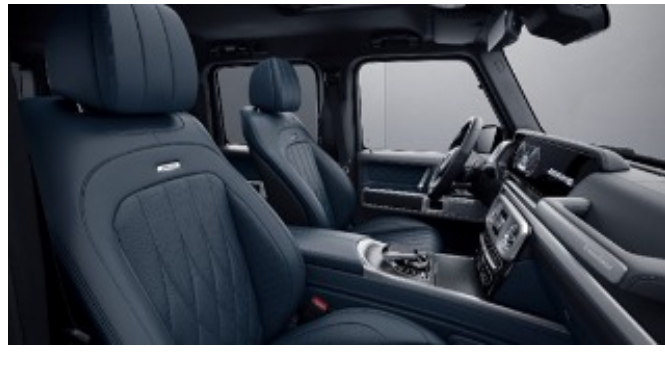

Requires G manufaktur Interior Package (DD4)

928 - Titanium Grey Pearl

Requires G manufaktur Interior Package (DD4)

934 - Saddle Brown

Requires G manufaktur Interior Package (DD4)

G manufaktur Exclusive Single Tone Nappa Leather