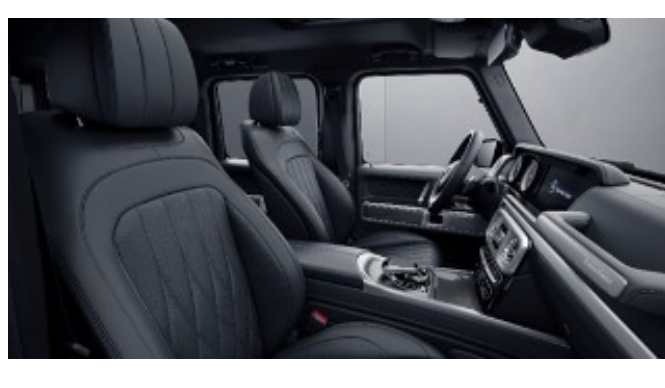

G manufaktur Exclusive Nappa Leather w/ Contrast Stitching

902 - Black w/ yacht blue stitching

Requires G manufaktur Interior Package Plus (DD5)