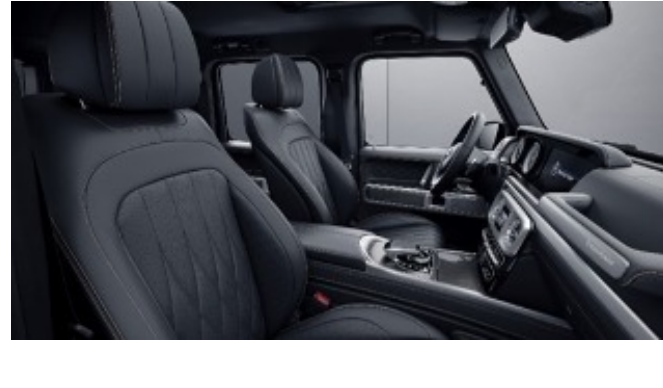

909 - Black w/ gold stitching

Requires G manufaktur Interior Package Plus (DD5)