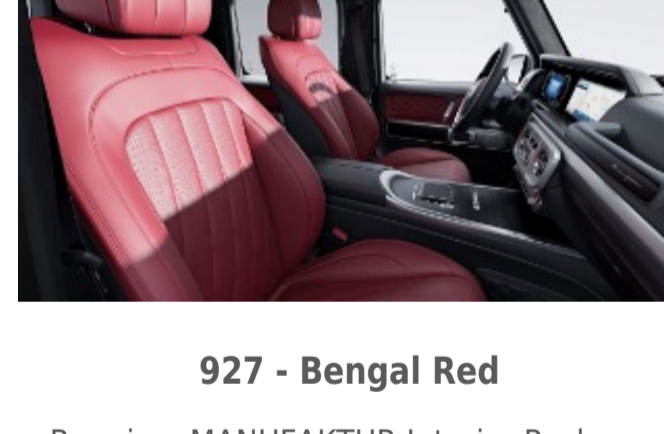

927 - Bengal Red

Requires MANUFAKTUR Interior Package Plus (DD5)