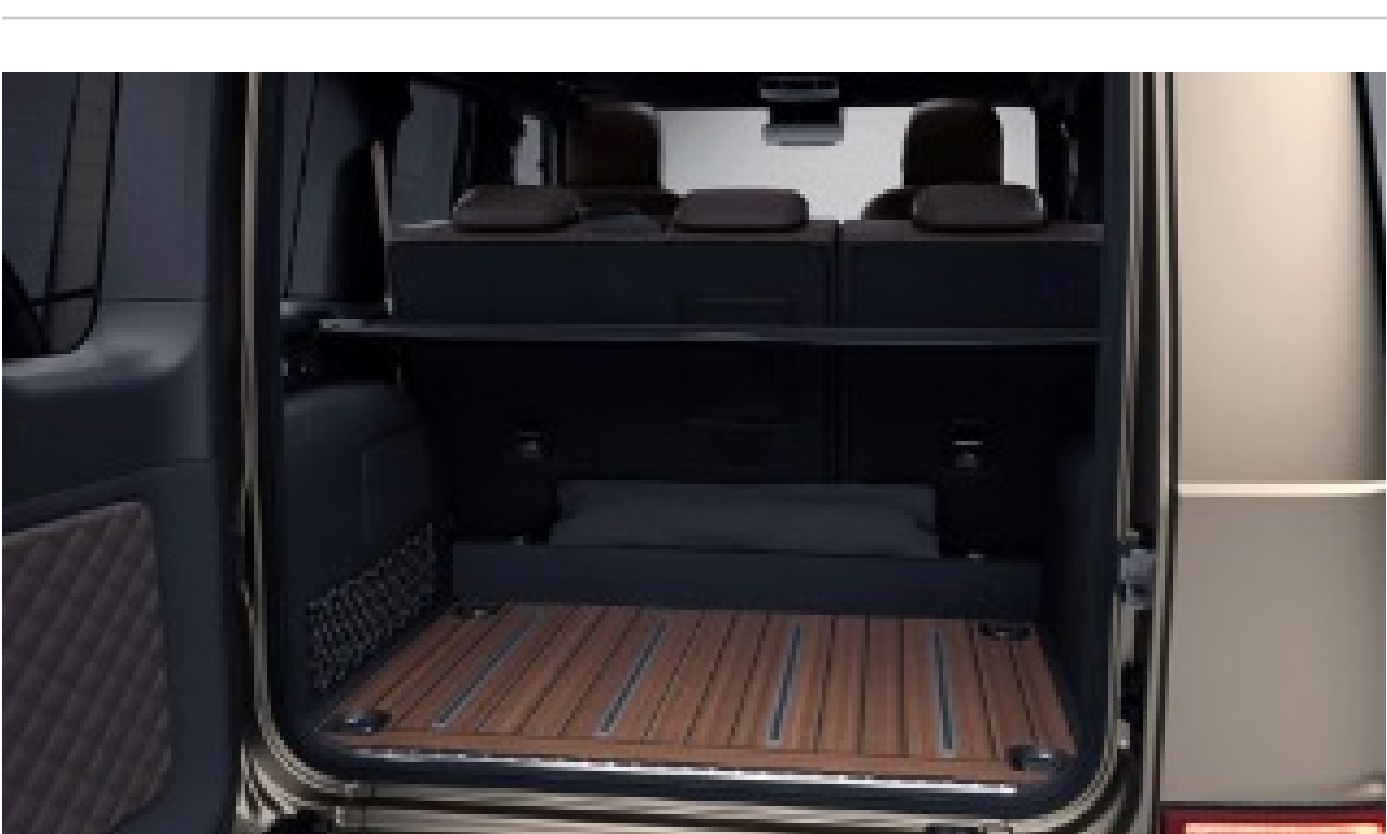

MANUFAKTUR Logo Package [also available in Black inc. w/ Night Package]

Attention to detail that you can see and feel! Every time you open the door, you will feel the legendary letter "G" on the elegant door knobs with embossed logo.

Package includes:

- Door knob with embossed logo
- Logo projector in the outside mirror displays the lettering "G - STRONGER THAN TIME"