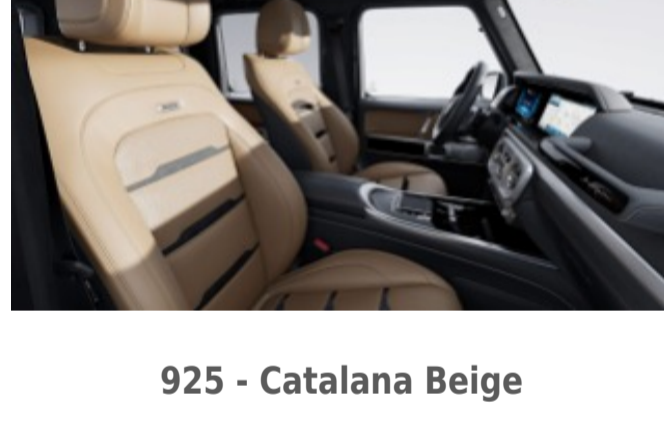

925 - Catalana Beige

Requires MANUFAKTUR Interior Package (DD4)

Available w/ Two-Tone Steering Wheel (ZL3)