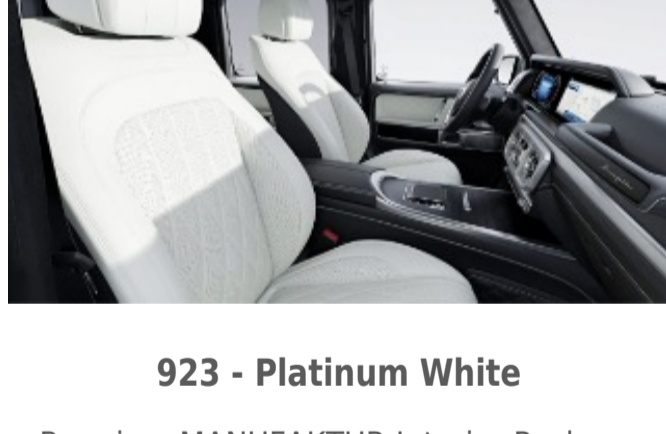

MANUFAKTUR Signature Exclusive Single Tone Nappa Leather

923 - Platinum White

Requires MANUFAKTUR Interior Package Plus (DD5)