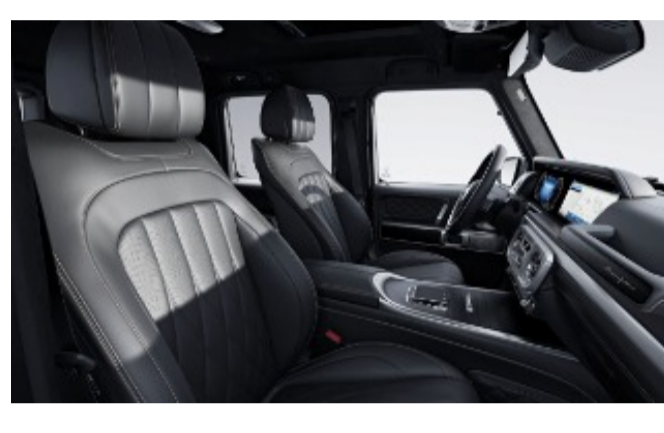

904 - Black w/ Bronze Stitching

Requires MANUFAKTUR Interior Package Plus (DD5)