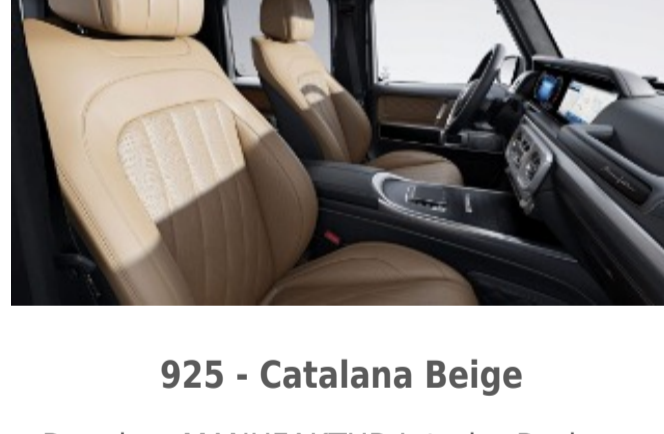

925 - Catalana Beige

Requires MANUFAKTUR Interior Package Plus (DD5)