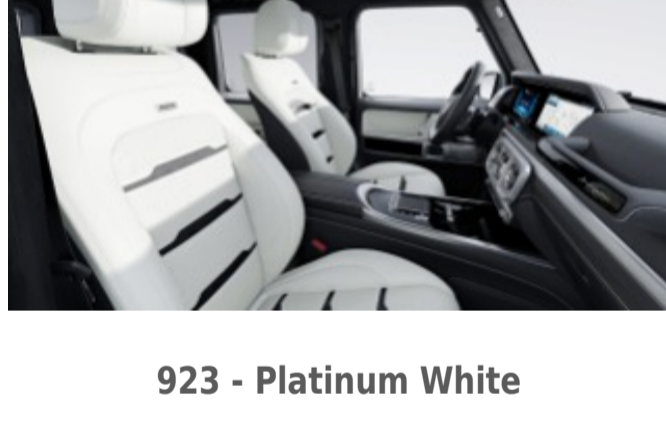

MANUFAKTUR Signature Single Tone Nappa Leather

923 - Platinum White

Requires MANUFAKTUR Interior Package (DD4)

Available w/ Two-Tone Steering Wheel (ZL3)