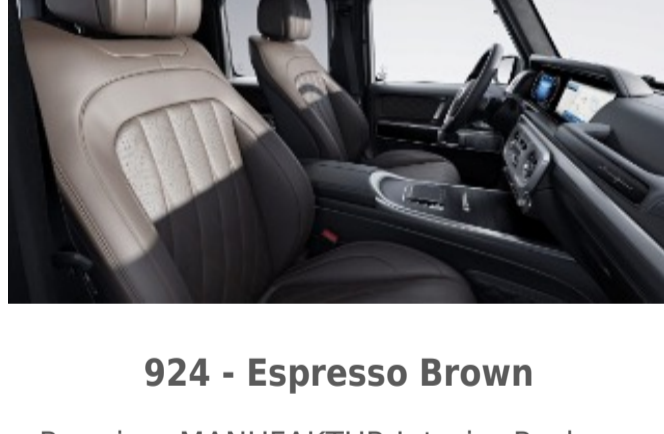

924 - Espresso Brown

Requires MANUFAKTUR Interior Package Plus (DD5)