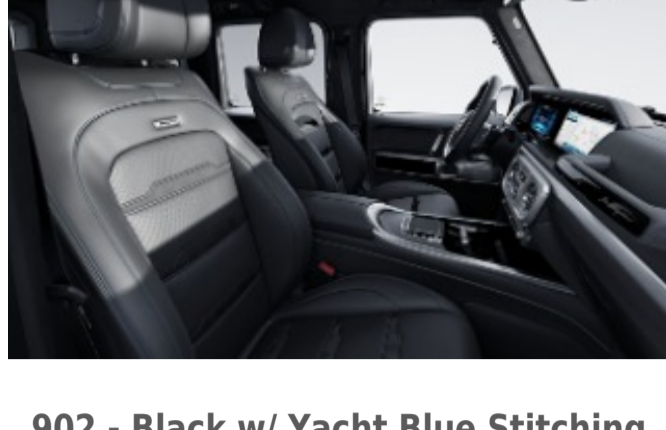

MANUFAKTUR Signature Nappa Leather w/ Contrast Stitching

902 - Black w/ Yacht Blue Stitching

Requires MANUFAKTUR Interior Package (DD4)