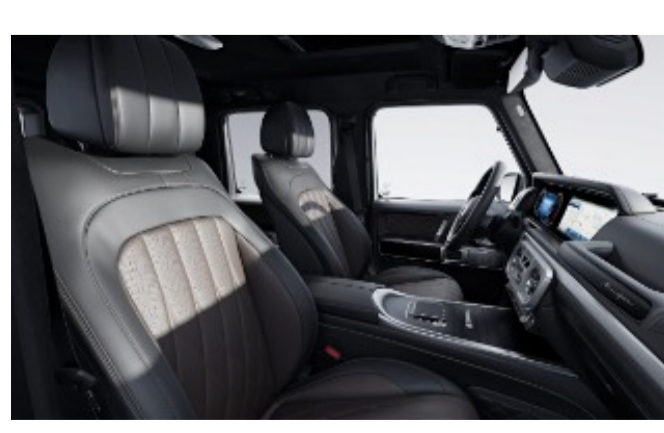

954 - Espresso Brown/Black

Requires MANUFAKTUR Interior Package Plus (DD5)