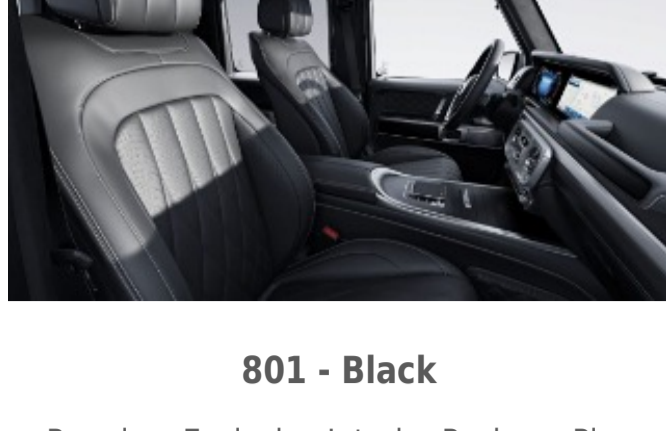

801 - Black

Requires Exclusive Interior Package Plus (DB3)