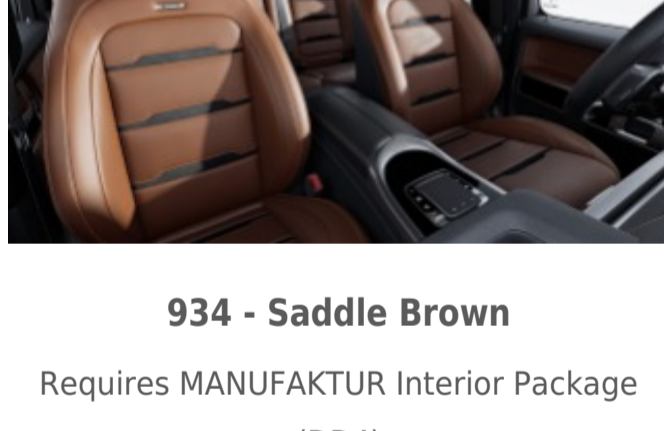

934 - Saddle Brown

Requires MANUFAKTUR Interior Package (DD4)

Available w/ Two-Tone Steering Wheel (ZL3)