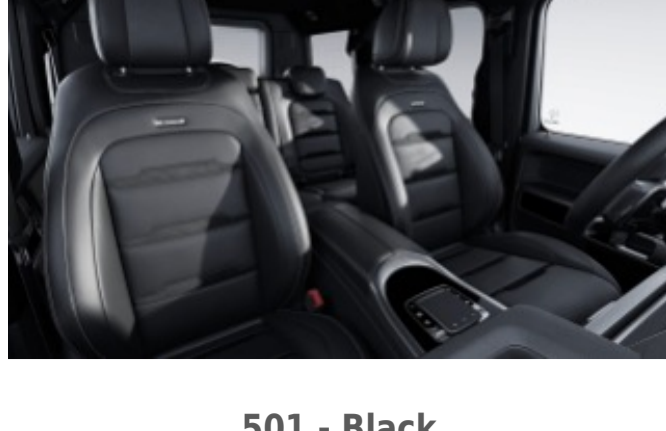

Upholstery

Nappa Leather

501 - Black