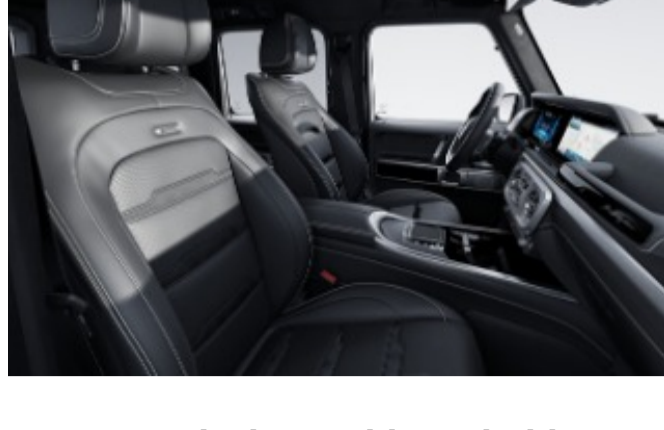

903 - Black w/ White Stitching

Requires MANUFAKTUR Interior Package (DD4)