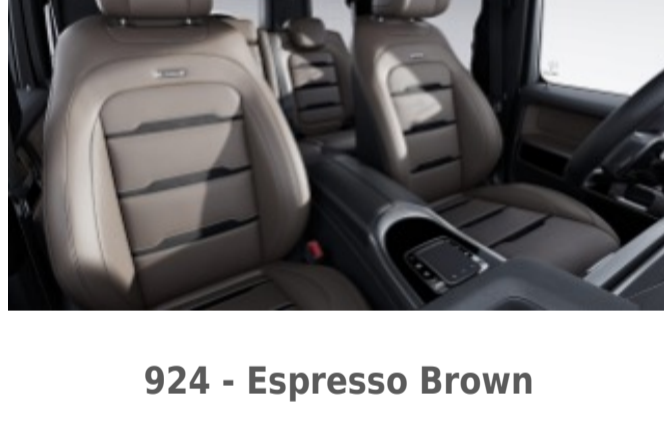

924 - Espresso Brown

Requires MANUFAKTUR Interior Package (DD4)

Available w/ Two-Tone Steering Wheel (ZL3)