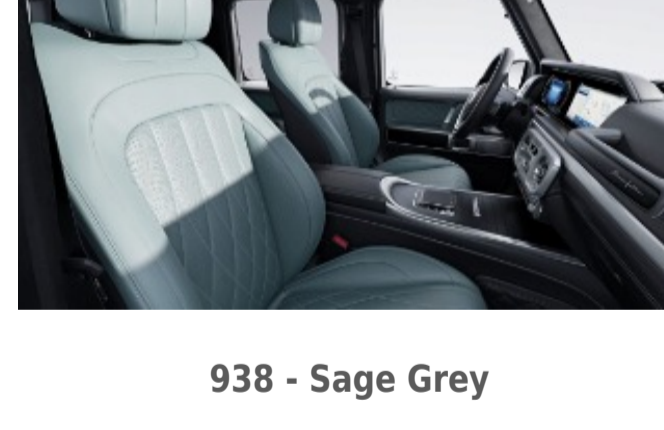

938 - Sage Grey

Requires MANUFAKTUR Interior Package Plus (DD5)