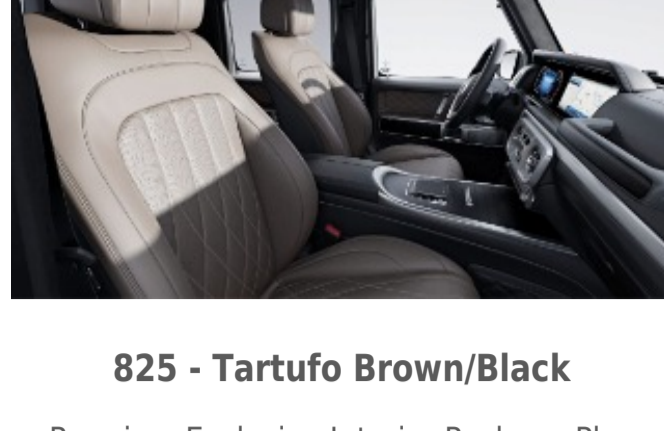

825 - Tartufo Brown/Black

Requires Exclusive Interior Package Plus (DB3)