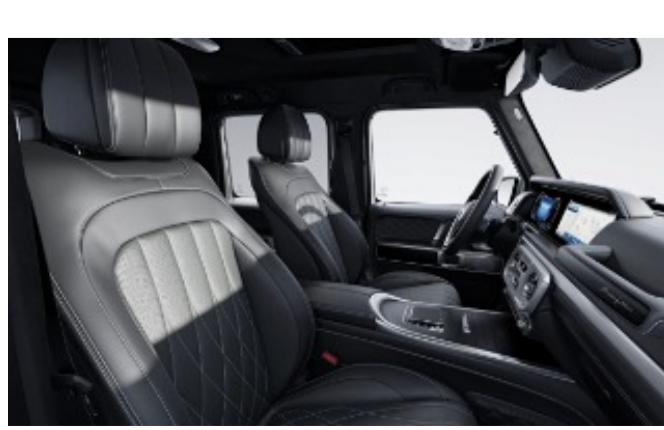

958 - Titanium Grey Pearl/Black

Requires MANUFAKTUR Interior Package Plus (DD5)