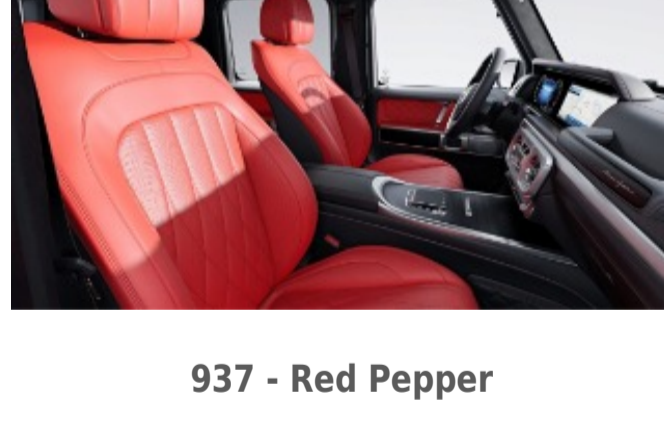

937 - Red Pepper

Requires MANUFAKTUR Interior Package Plus (DD5)