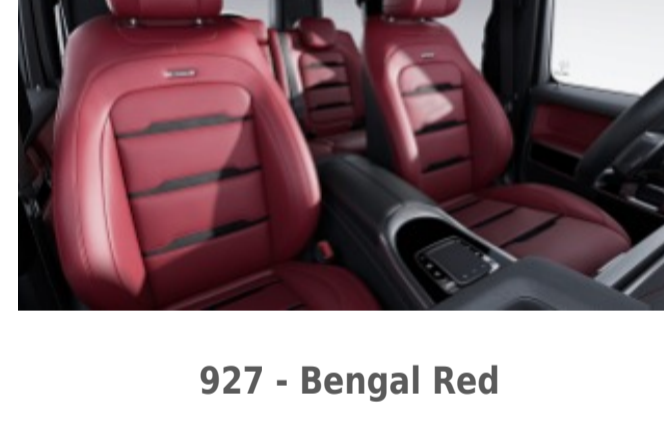

927 - Bengal Red

Requires MANUFAKTUR Interior Package (DD4)

Available w/ Two-Tone Steering Wheel (ZL3)