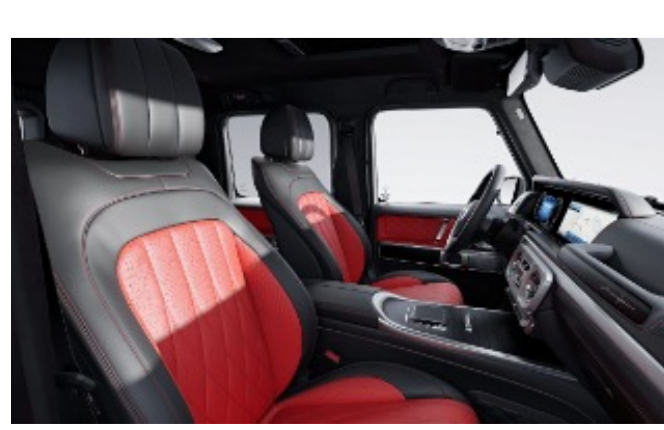

967 - Red Pepper/Black

Requires MANUFAKTUR Interior Package Plus (DD5)