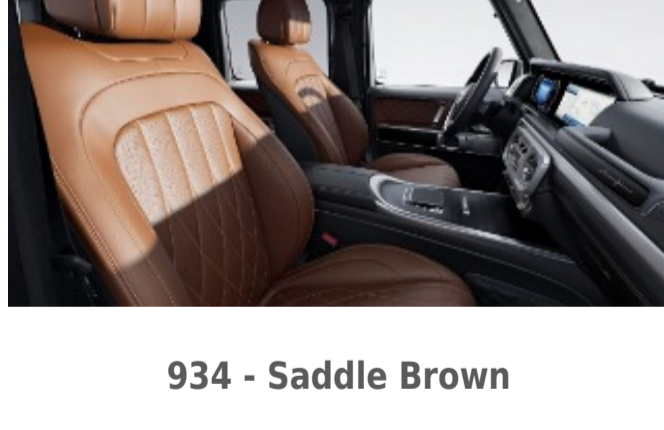

934 - Saddle Brown

Requires MANUFAKTUR Interior Package Plus (DD5)