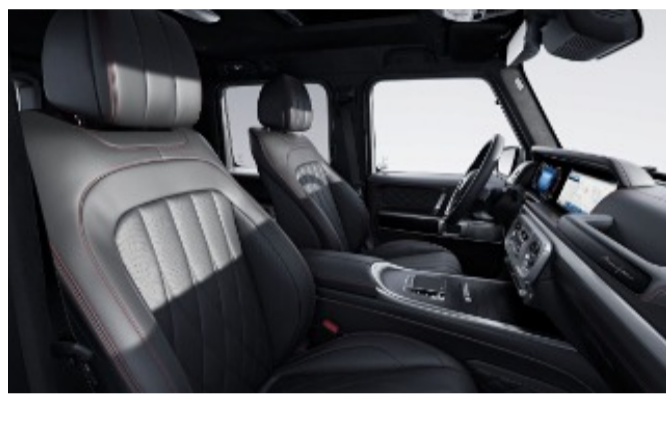

907 - Black w/ Red Stitching

Requires MANUFAKTUR Interior Package Plus (DD5)