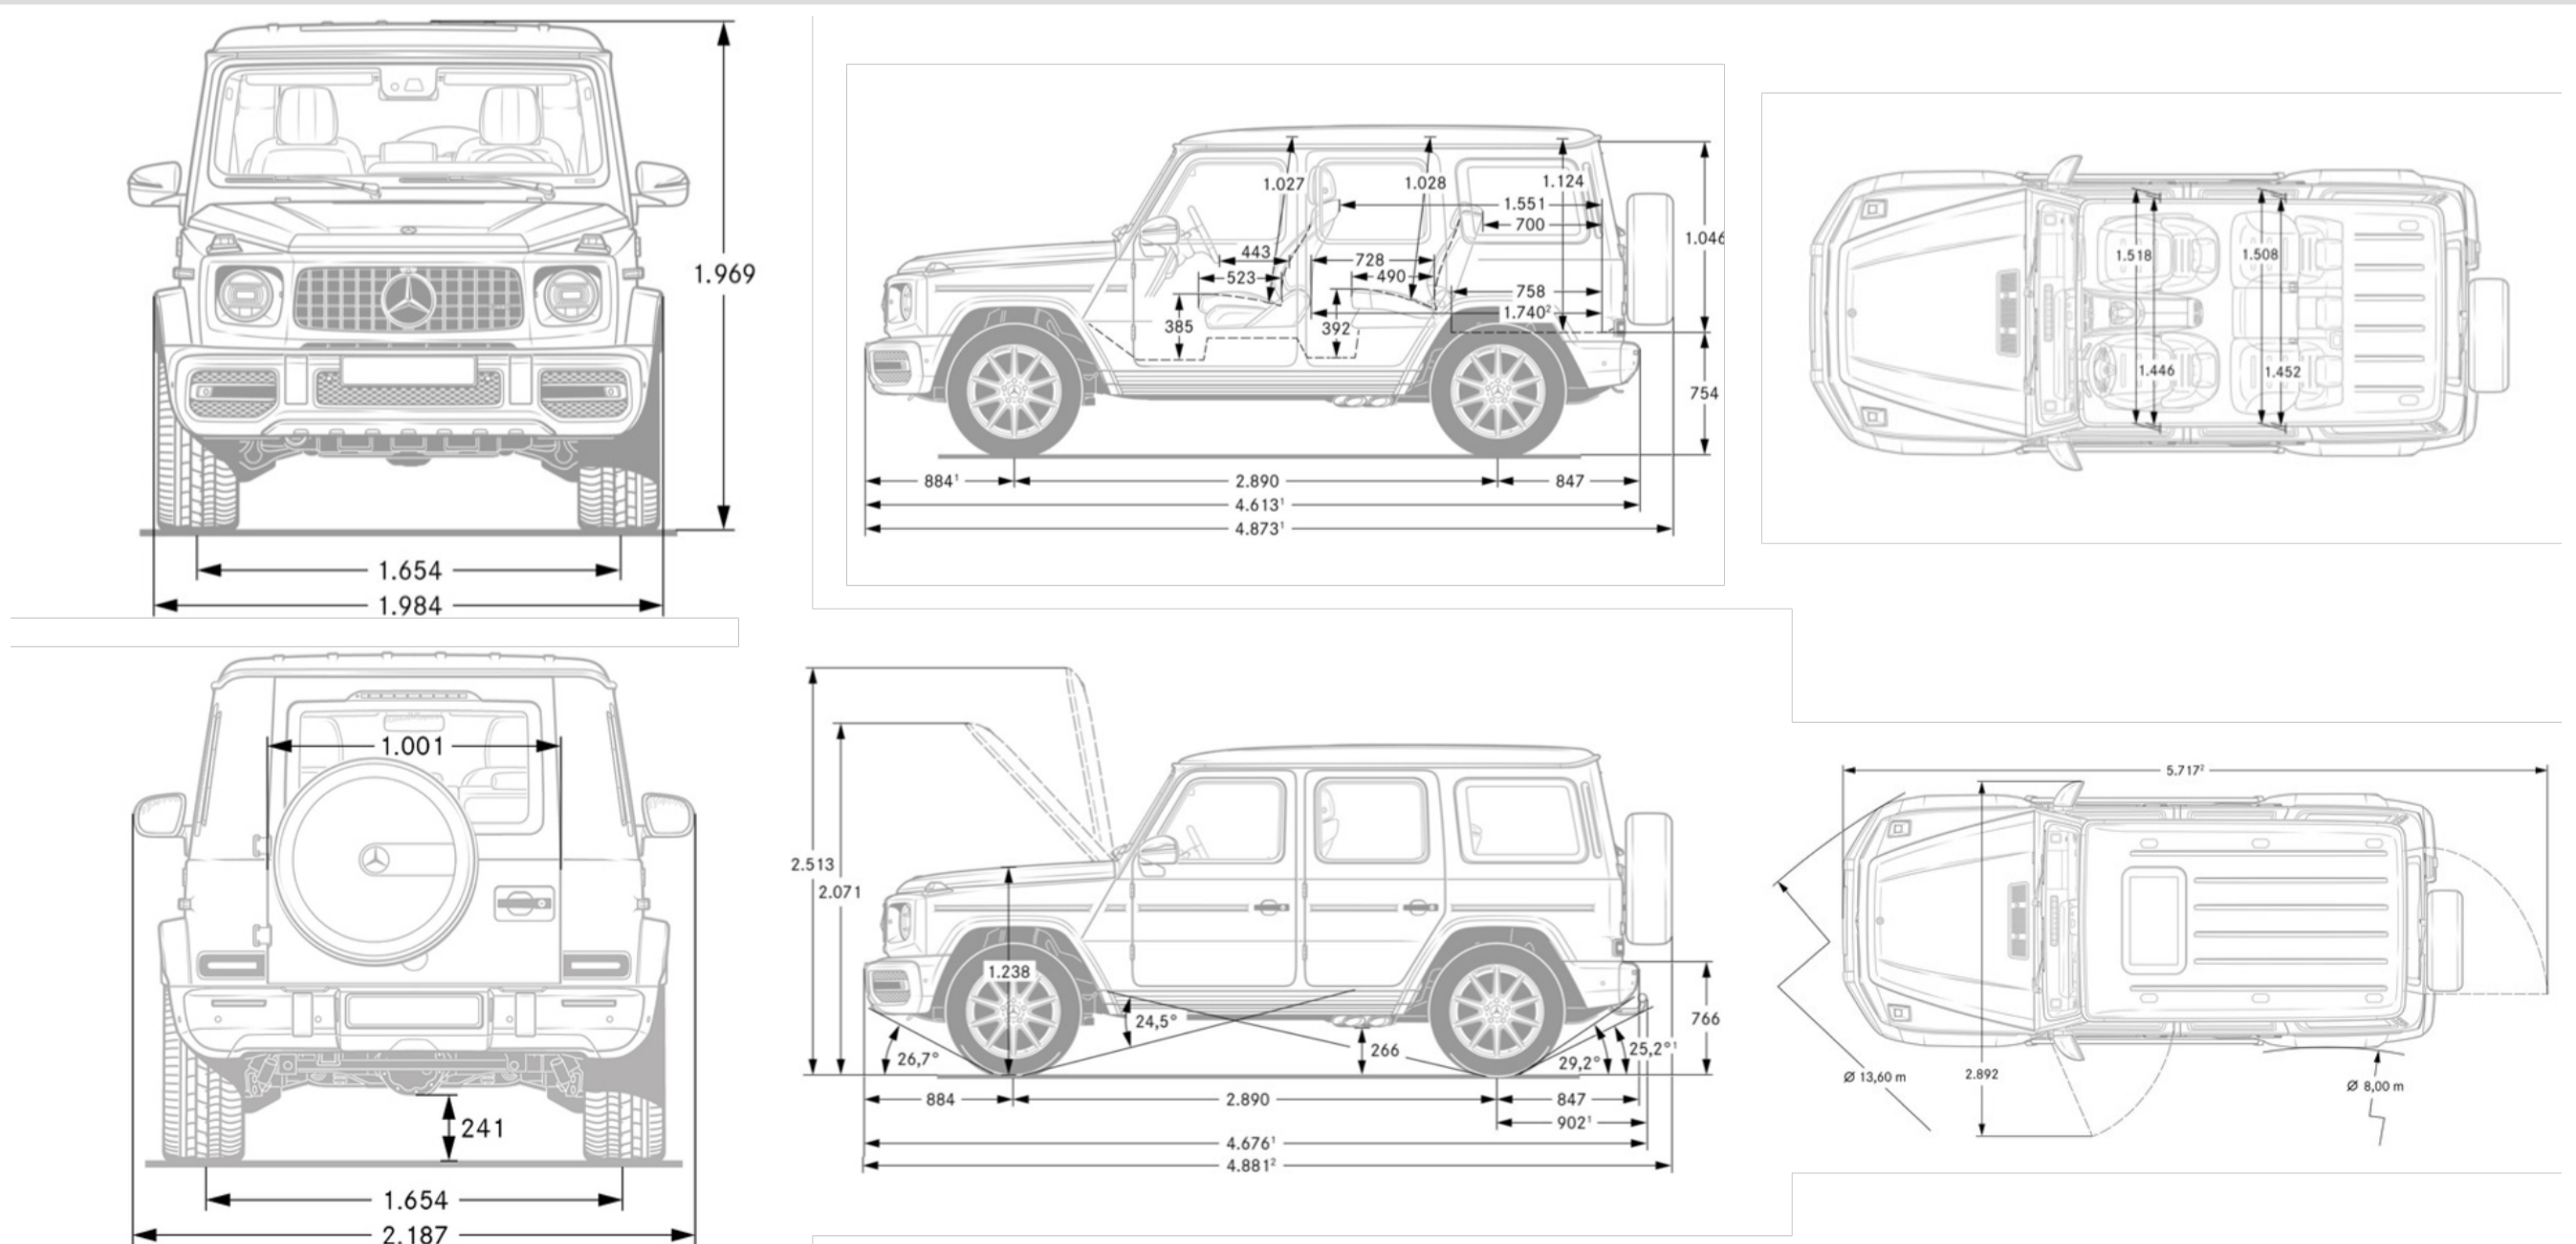

Vehicle Length (in.)	191.85
Vehicle Width with Mirrors (in.)	86.10
Vehicle Height (in.)	77.40
Wheelbase (in.)	113.78
Curb Weight (lbs.)	5,842

Wheels and Tires

Interior Dimensions

Trunk Size (cubic feet)	37.39
--------------------------------	-------