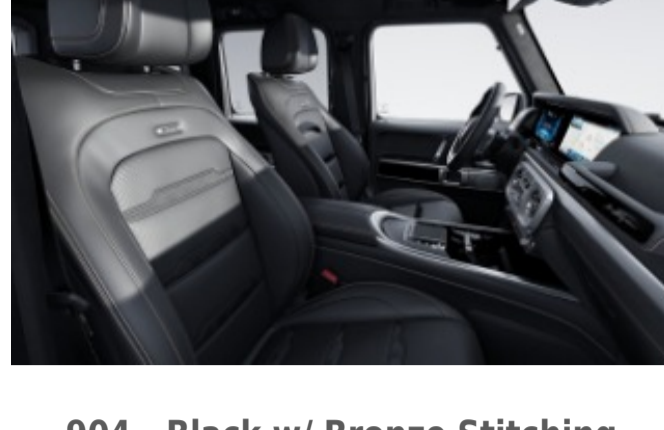

904 - Black w/ Bronze Stitching

Requires MANUFAKTUR Interior Package (DD4)