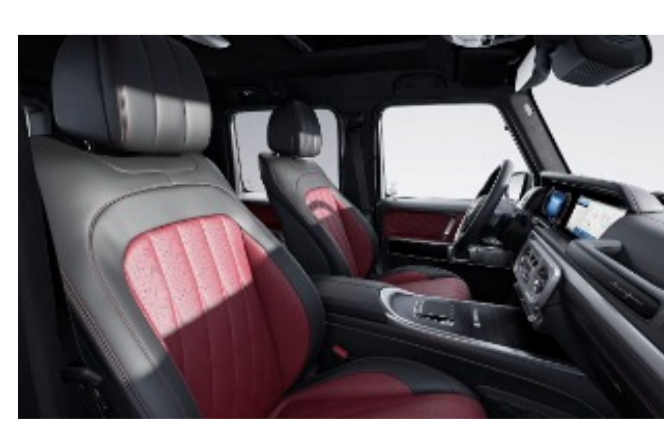

957 - Bengal Red/Black

Requires MANUFAKTUR Interior Package Plus (DD5)