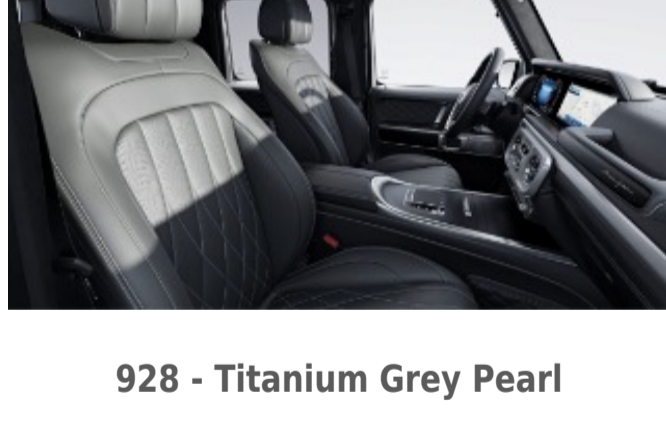

928 - Titanium Grey Pearl

Requires MANUFAKTUR Interior Package Plus (DD5)