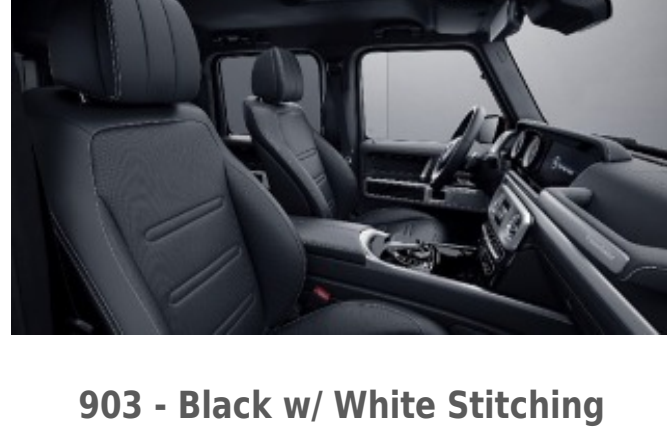

903 - Black w/ White Stitching

Requires MANUFAKTUR Interior Package (DD4)