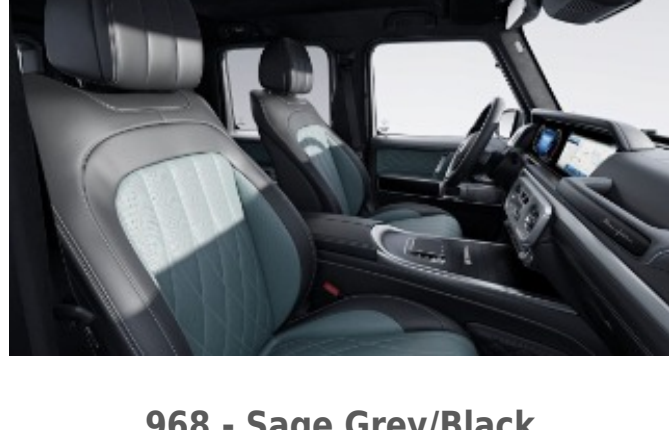

MANUFAKTUR Signature Exclusive Two Tone Nappa Leather

968 - Sage Grey/Black