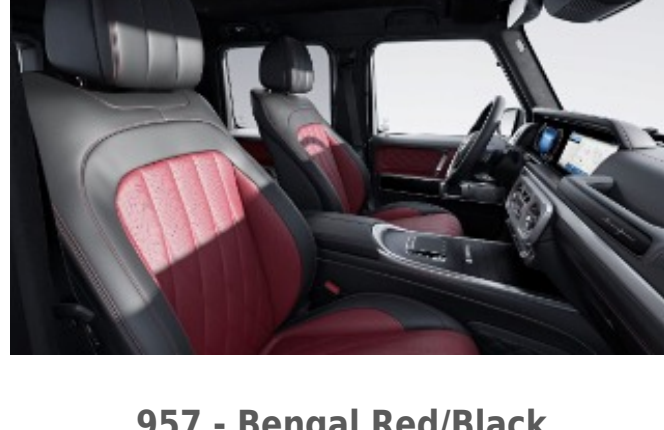

957 - Bengal Red/Black