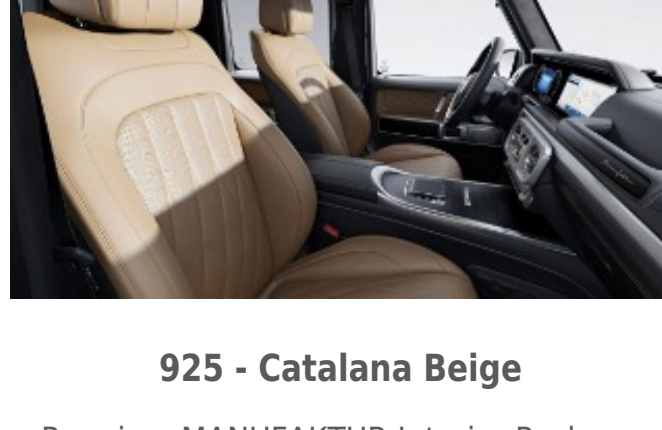

925 - Catalana Beige