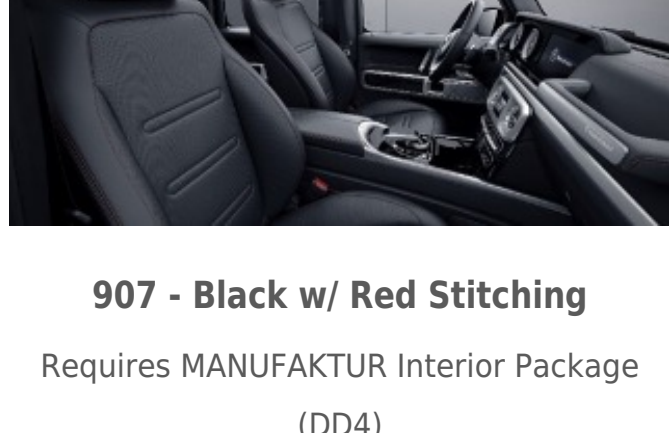

907 - Black w/ Red Stitching

Requires MANUFAKTUR Interior Package (DD4)