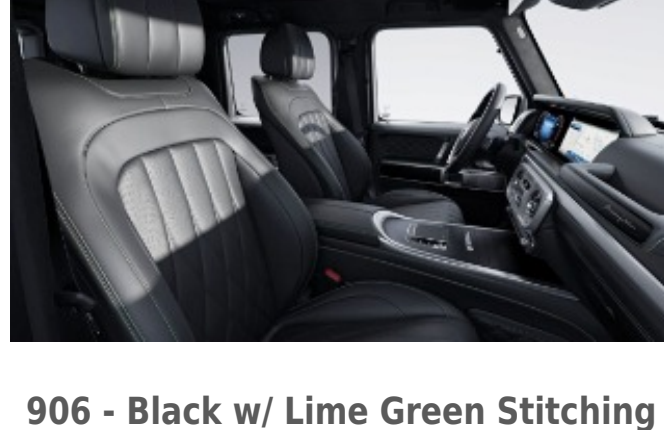

906 - Black w/ Lime Green Stitching

Requires MANUFAKTUR Interior Package Plus (DD5)