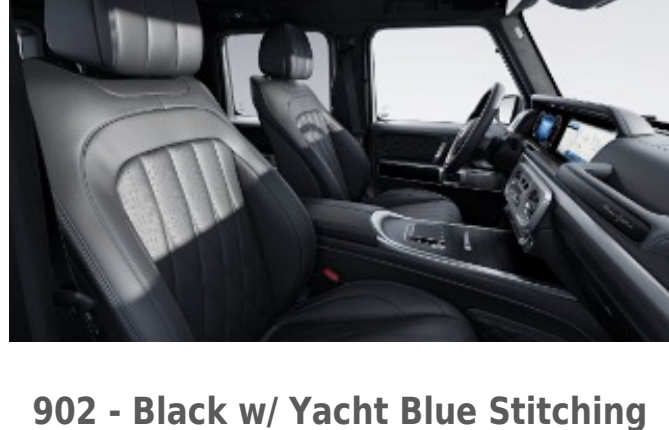

MANUFAKTUR Signature Exclusive Nappa Leather w/ Contrast Stitching

902 - Black w/ Yacht Blue Stitching

Requires MANUFAKTUR Interior Package Plus (DD5)