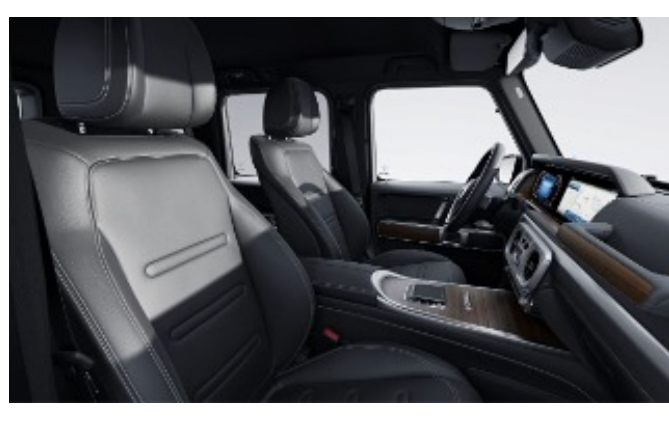

Upholstery

Leather

201 - Black

Not compatible with AMG Line (DG1)
Standard