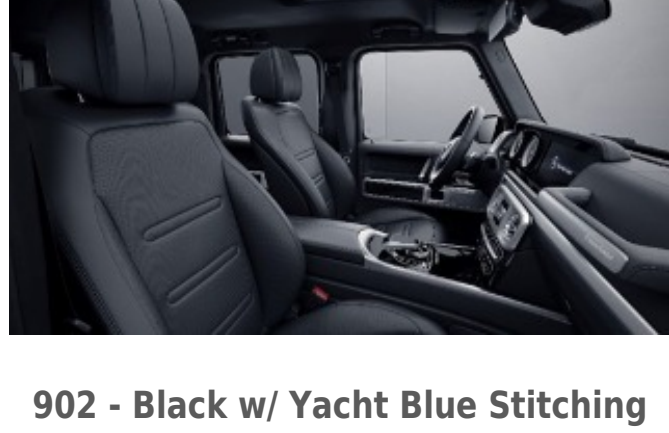

MANUFAKTUR Signature Nappa Leather w/ Contrast Stitching

902 - Black w/ Yacht Blue Stitching

Requires MANUFAKTUR Interior Package (DD4)