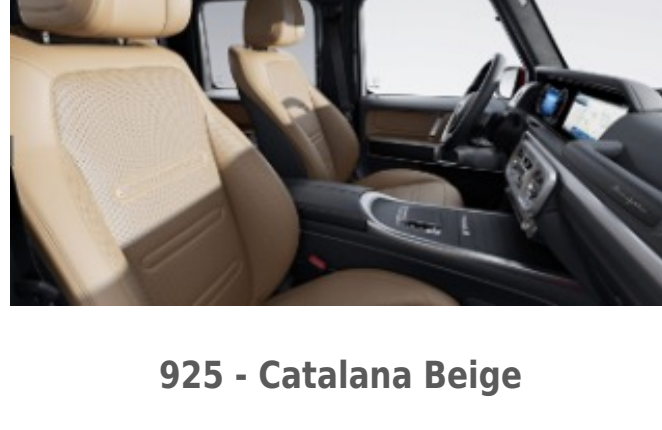

925 - Catalana Beige

Requires MANUFAKTUR Interior Package (DD4)
Available w/ Two-Tone Steering Wheel (ZL3)