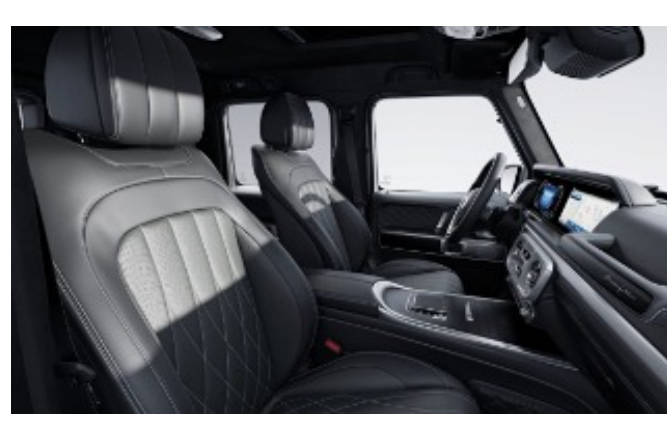

958 - Titanium Grey Pearl/Black