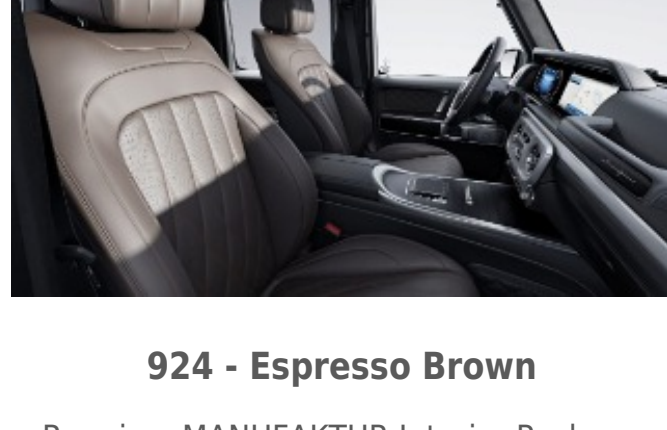

924 - Espresso Brown