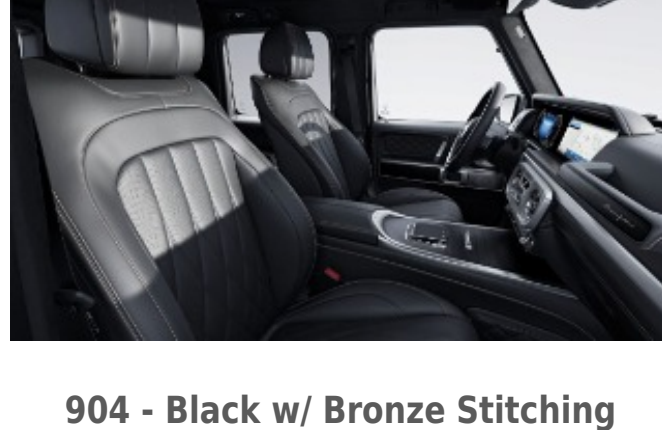

904 - Black w/ Bronze Stitching

Requires MANUFAKTUR Interior Package Plus (DD5)