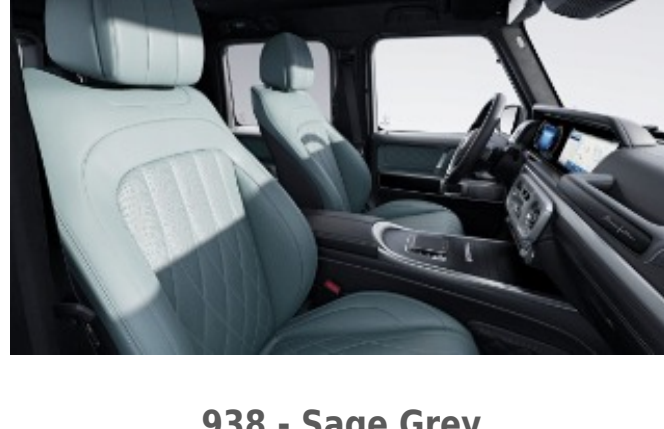

938 - Sage Grey