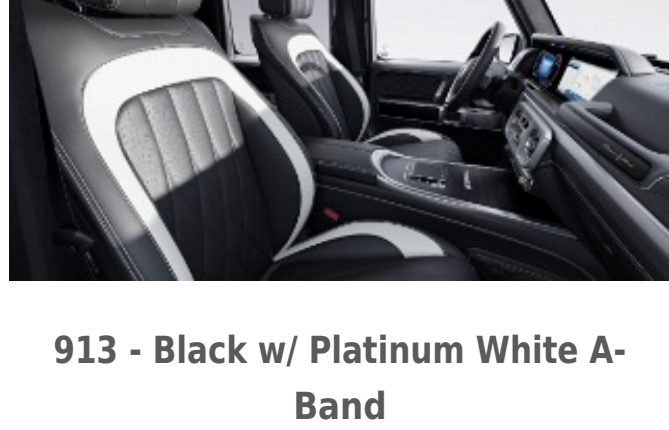

MANUFAKTUR Signature Nappa Leather w/ Contrast A-Band

913 - Black w/ Platinum White A-Band

Requires MANUFAKTUR Interior Package Plus (DD5)