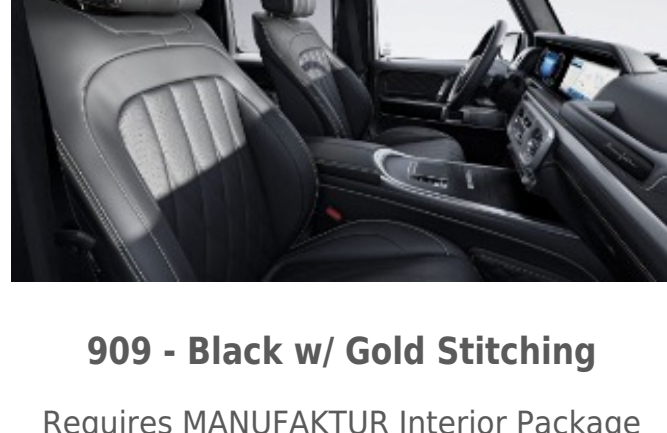

909 - Black w/ Gold Stitching

Requires MANUFAKTUR Interior Package Plus (DD5)