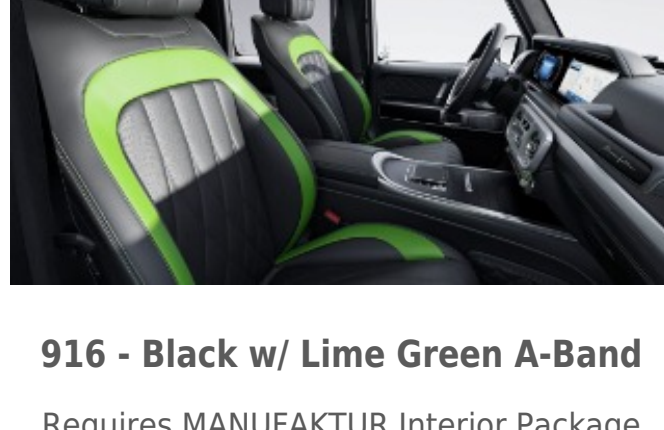

916 - Black w/ Lime Green A-Band

Requires MANUFAKTUR Interior Package Plus (DD5)