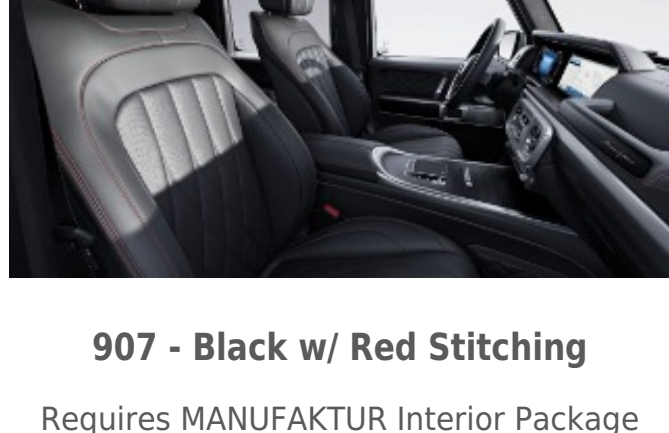

907 - Black w/ Red Stitching

Requires MANUFAKTUR Interior Package Plus (DD5)