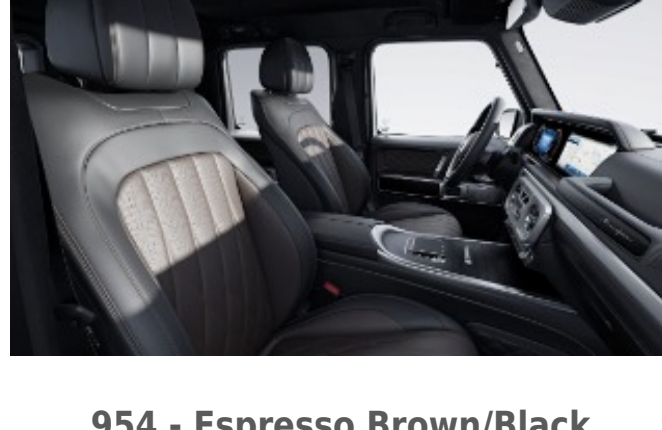

954 - Espresso Brown/Black