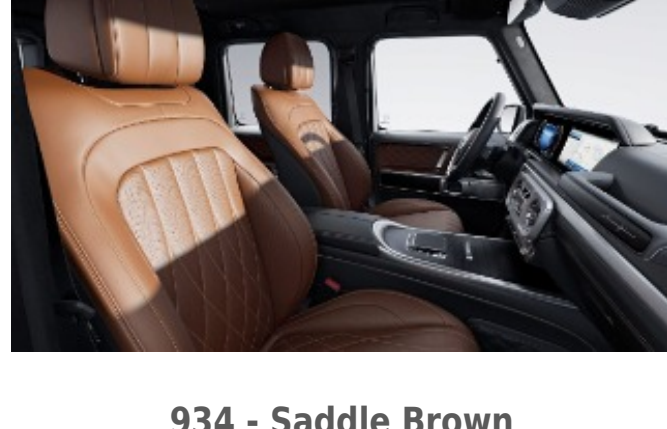

934 - Saddle Brown