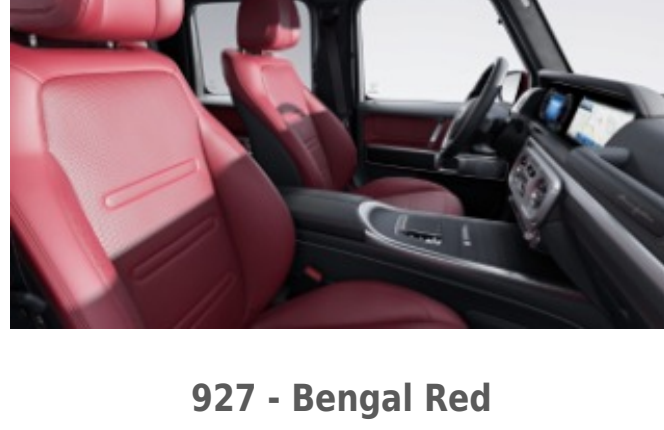

927 - Bengal Red

Requires MANUFAKTUR Interior Package (DD4)
Available w/ Two-Tone Steering Wheel (ZL3)