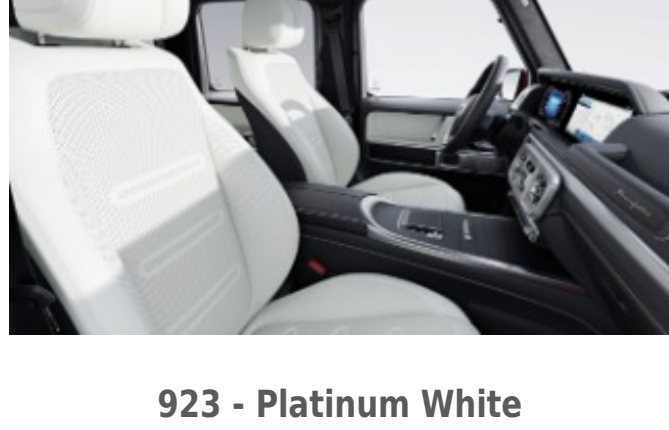

MANUFAKTUR Signature Single Tone Nappa Leather

923 - Platinum White

Requires MANUFAKTUR Interior Package (DD4)
Available w/ Two-Tone Steering Wheel (ZL3)