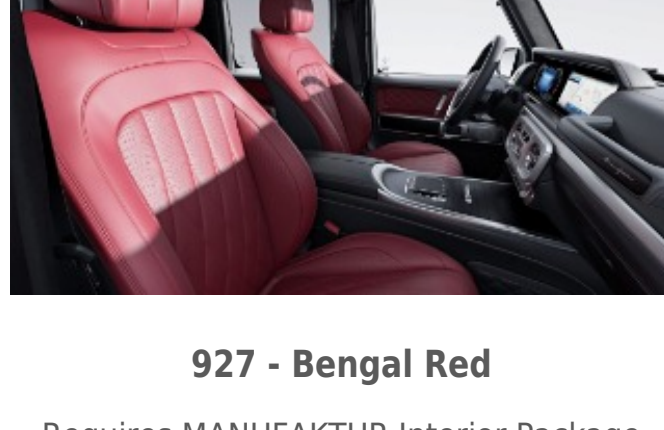

927 - Bengal Red