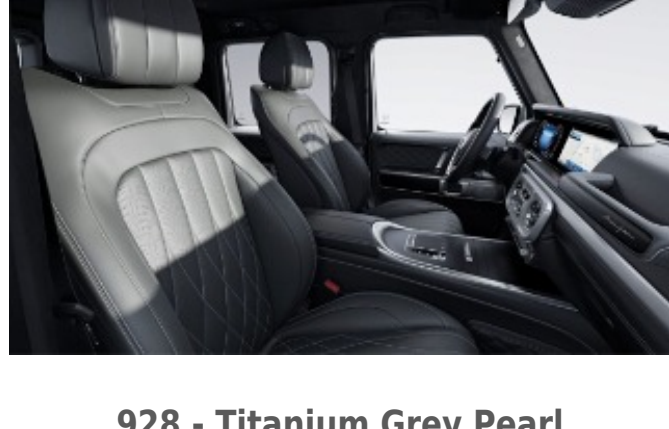

928 - Titanium Grey Pearl