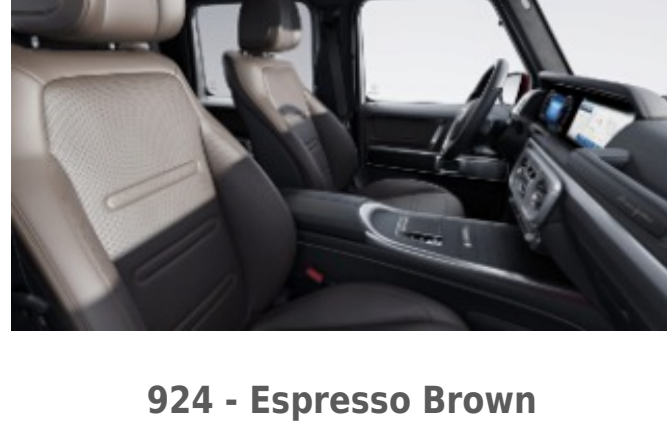

924 - Espresso Brown

Requires MANUFAKTUR Interior Package (DD4)
Available w/ Two-Tone Steering Wheel (ZL3)