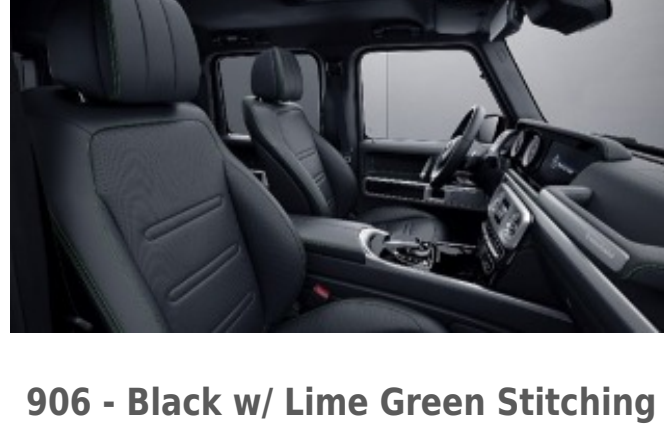

906 - Black w/ Lime Green Stitching

Requires MANUFAKTUR Interior Package (DD4)