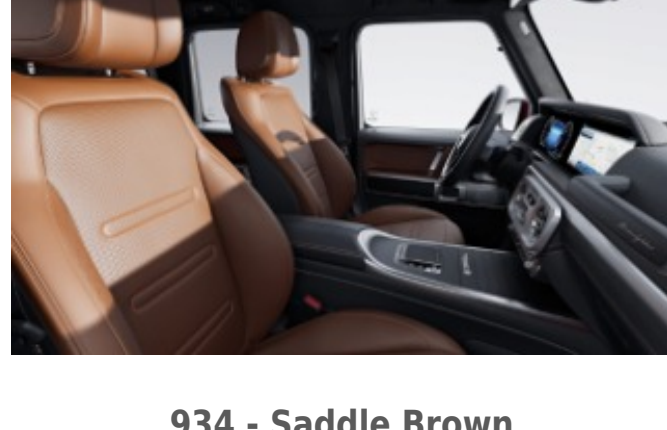

934 - Saddle Brown

Requires MANUFAKTUR Interior Package (DD4)
Available w/ Two-Tone Steering Wheel (ZL3)