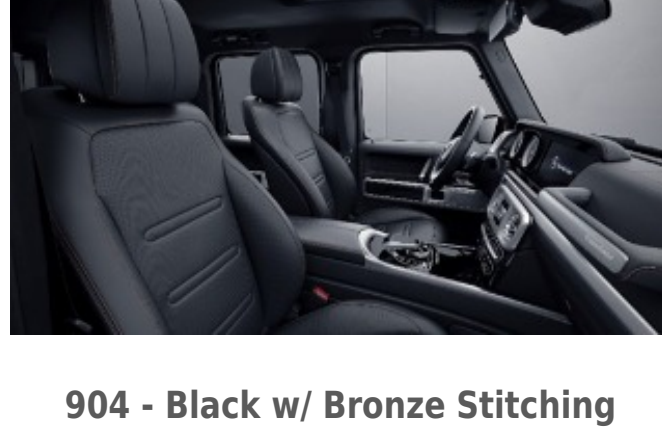

904 - Black w/ Bronze Stitching

Requires MANUFAKTUR Interior Package (DD4)