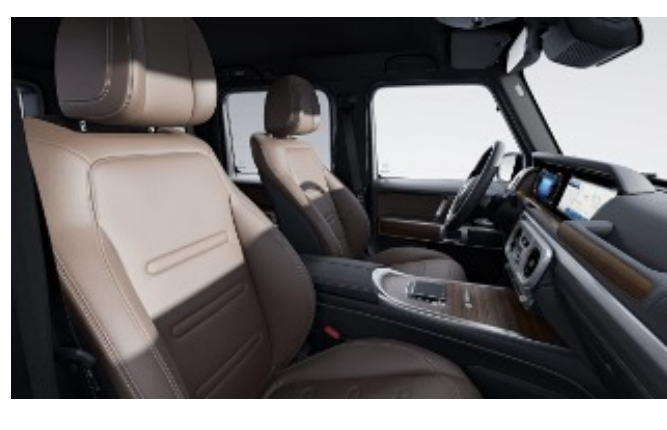

214 - Nut Brown/Black

Not compatible with AMG Line (DG1)