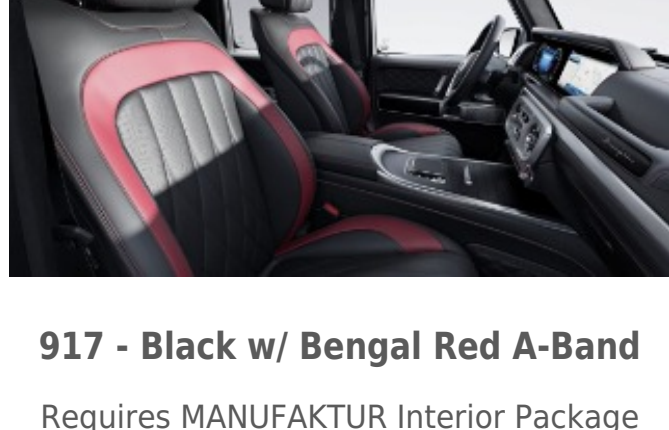

917 - Black w/ Bengal Red A-Band

Requires MANUFAKTUR Interior Package Plus (DD5)