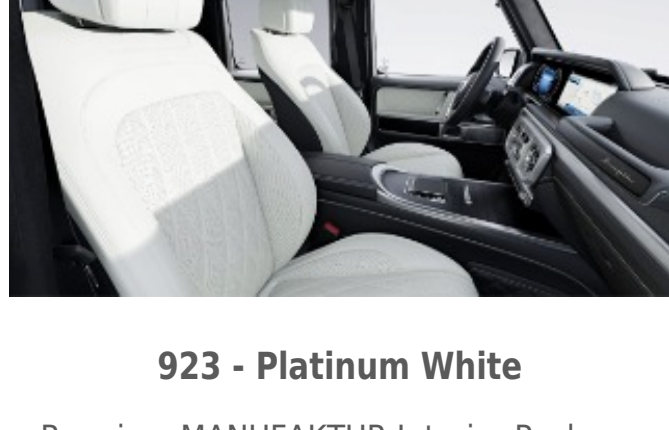

MANUFAKTUR Signature Exclusive Single Tone Nappa Leather

923 - Platinum White