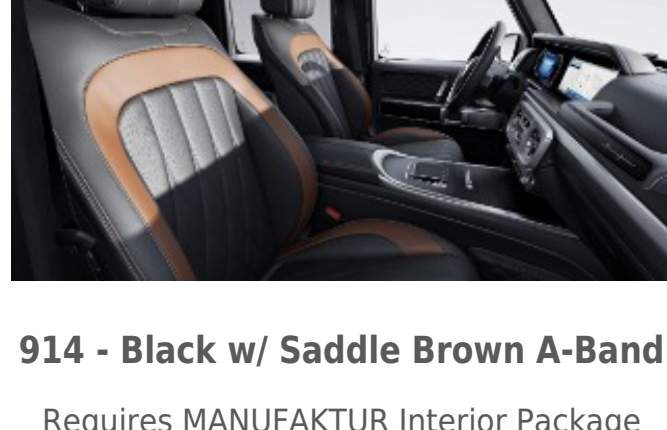

914 - Black w/ Saddle Brown A-Band

Requires MANUFAKTUR Interior Package Plus (DD5)