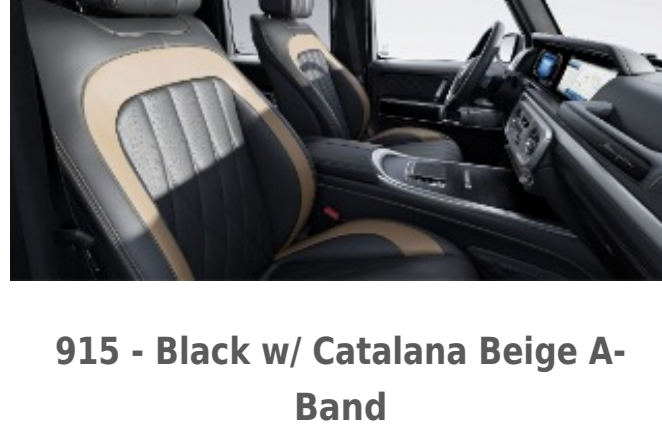

915 - Black w/ Catalana Beige A-Band

Requires MANUFAKTUR Interior Package Plus (DD5)