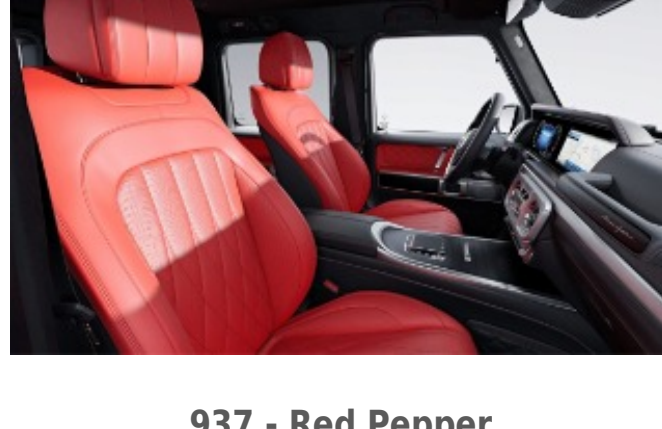

937 - Red Pepper