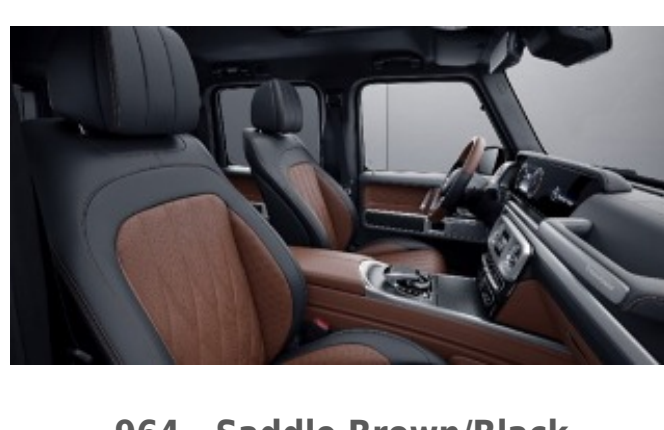

964 - Saddle Brown/Black