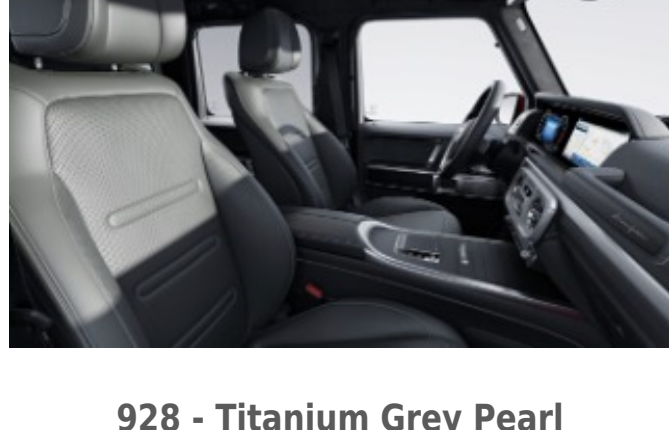

928 - Titanium Grey Pearl

Requires MANUFAKTUR Interior Package (DD4)
Available w/ Two-Tone Steering Wheel (ZL3)