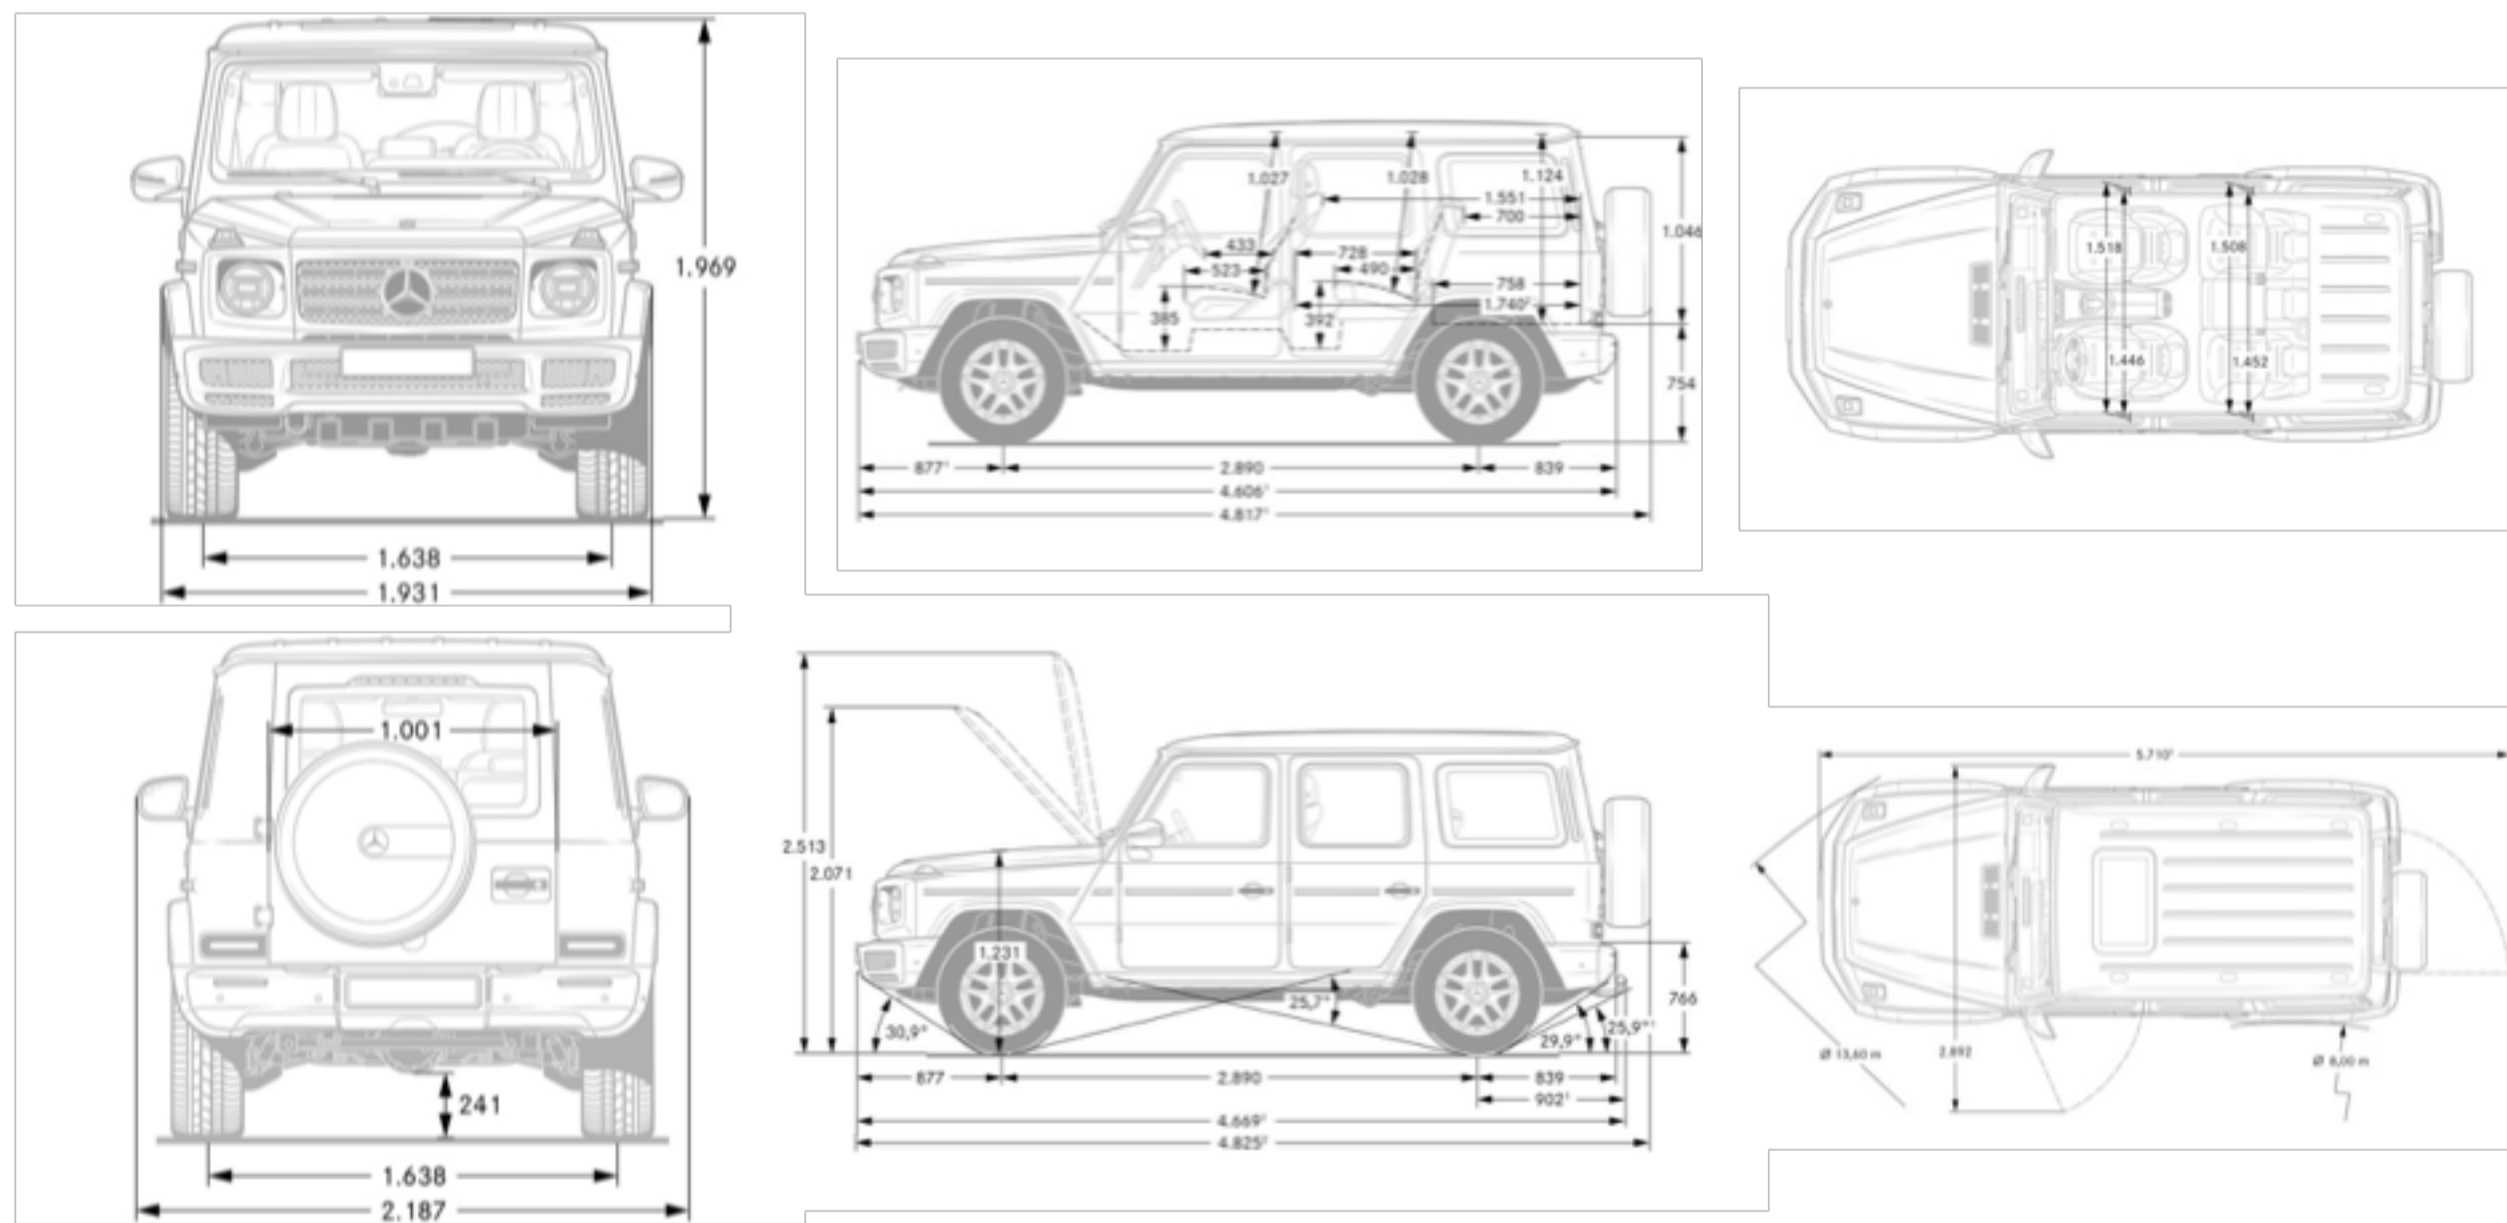

Specifications

G550W4

Drivetrain

Transmission	9G-TRONIC Automatic Transmission
Transmission Speeds	9
Drive Configuration	All-wheel drive

Engine

Engine Configuration	3.0L inline-6 turbo engine w/ 48V Mild Hybrid System
Power (hp)	443
Fuel Requirement (Octane)	91
Torque (lb-ft)	413
Compression	10.5 : 1
Fuel Tank Size (gallons)	26.42
Displacement (cc)	2,999

Performance

Acceleration 0-60 mph (sec)	5.3
Top Speed (mph)	130

Fuel Economy

Fuel Economy	TBD

Exterior Dimensions

Vehicle Length (in.)	190
Vehicle Width	76
Vehicle Height (in.)	80.4
Wheelbase (in.)	113.8
Track Width Front/Rear (in.)	F: 64.49 R:64.5
Curb Weight (lbs.)	TBD

Interior Dimensions

Trunk Size (cubic feet)	38.14

G550