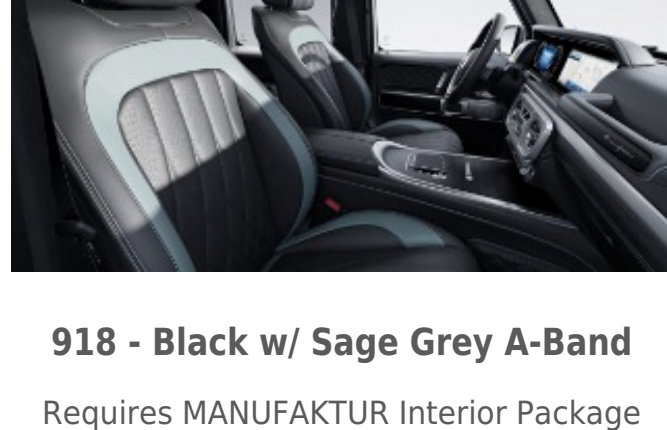

918 - Black w/ Sage Grey A-Band

Requires MANUFAKTUR Interior Package Plus (DD5)