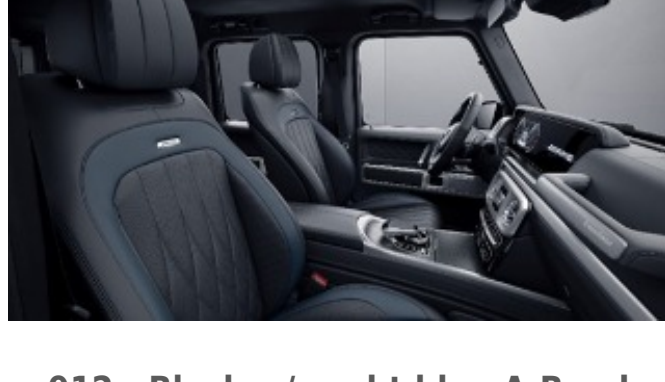

MANUFAKTUR Signature Exclusive Nappa Leather w/ Contrast A-Band

912 - Black w/ yacht blue A-Band

Requires MANUFAKTUR Interior Package Plus (DD5)