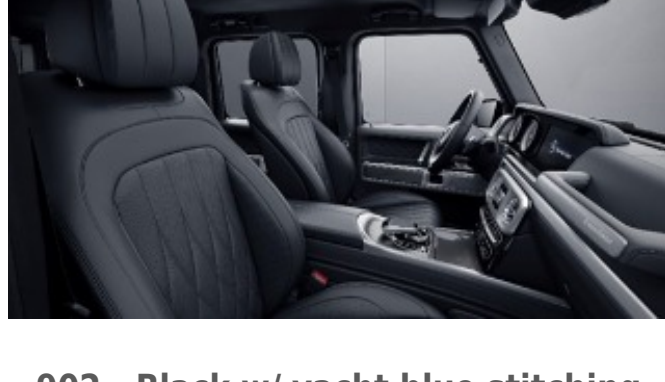

MANUFAKTUR Signature Exclusive Nappa Leather w/ Contrast Stitching

902 - Black w/ yacht blue stitching

Requires MANUFAKTUR Interior Package Plus (DD5)