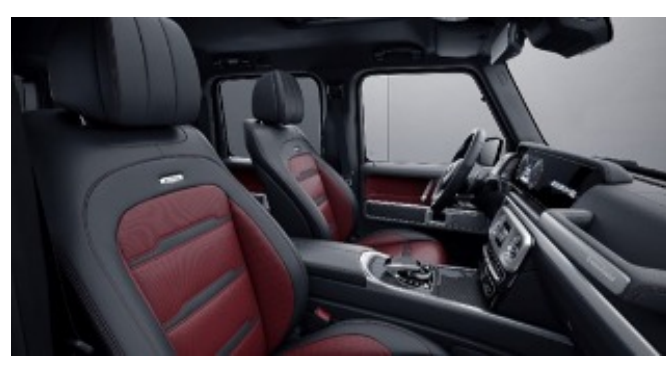

957 - Bengal Red/Black

Requires MANUFAKTUR Interior Package (DD4)