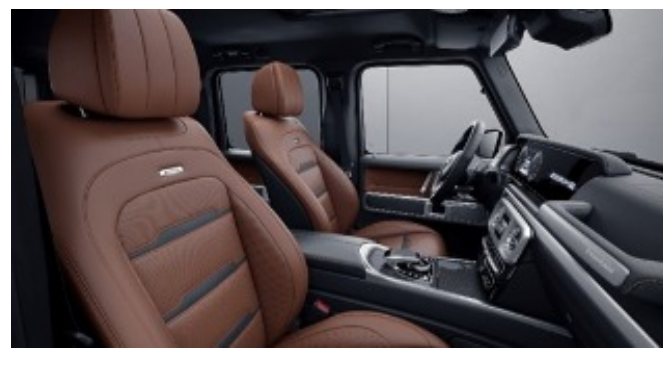

934 - Saddle Brown

Requires MANUFAKTUR Interior Package Plus (DD4)