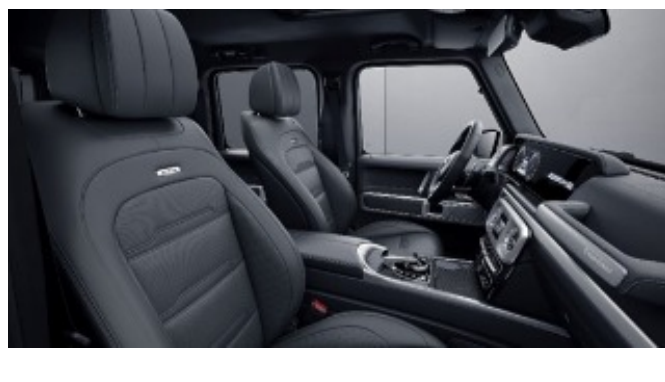

928 - Titanium Grey Pearl

Requires MANUFAKTUR Interior Package Plus (DD4)