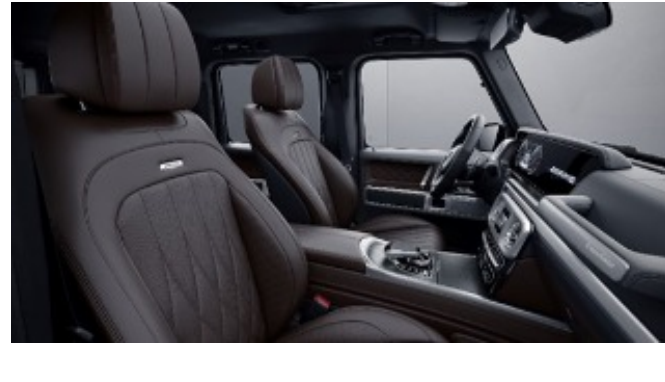

924 - Espresso Brown