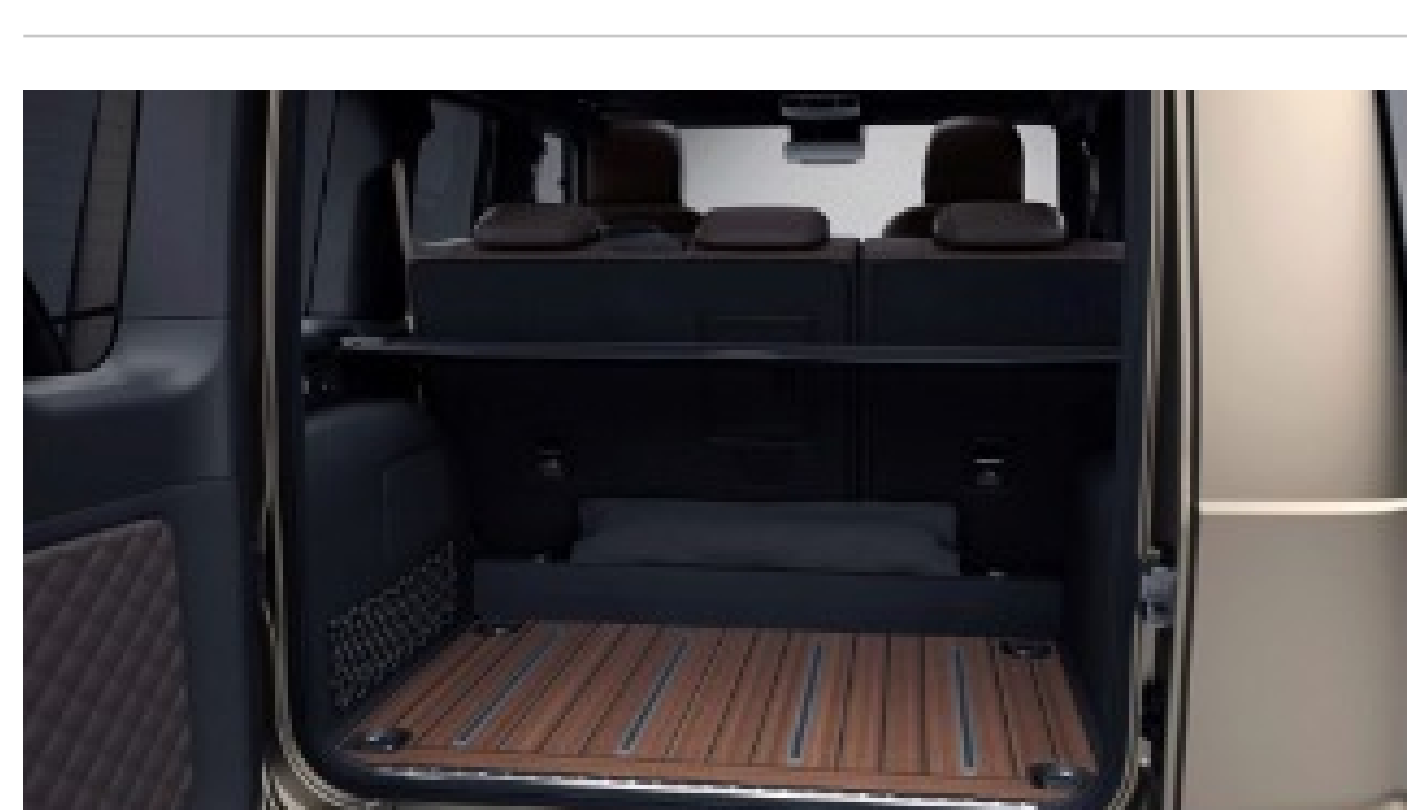

MANUFAKTUR Logo Package

Attention to detail that you can see and feel! Every time you open the door, you will feel the legendary letter "G" on the elegant door knobs with embossed logo.

Package includes:

- Door knob with embossed logo
- Logo projector in the outside mirror displays the lettering "G - STRONGER THAN TIME"