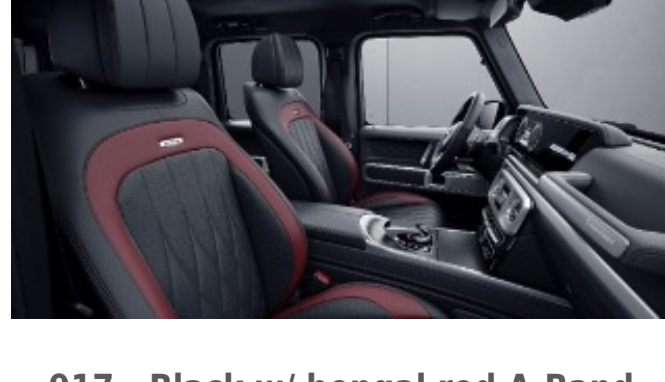

917 - Black w/ bengal red A-Band

Requires MANUFAKTUR Interior Package Plus (DD5)