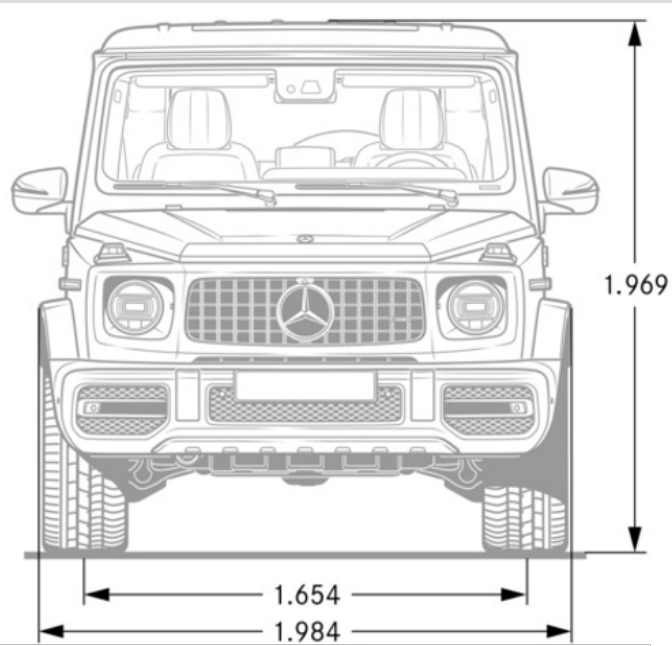

Chassis

Drivetrain

Transmission	AMG SPEEDSHIFT TCT 9G Automatic Transmission
Drive Configuration	All-wheel drive

Engine

Engine Configuration	Handcrafted AMG 4.0L V8 Biturbo Engine
Power (hp)	577
Fuel Requirement (Octane)	91
Torque (lb-ft)	627
Compression	8.6:1
Fuel Tank Size (gallons)	26.42
Displacement (cc)	3,982

Performance

Acceleration 0-60 mph (sec)	5.0
Top Speed (mph)	130
Top Speed (mph)	TBD (w/ drivers package)

Fuel Economy

Fuel Economy	TBA

Exterior Dimensions

Vehicle Length (in.)	194.45
Vehicle Width with Mirrors (in.)	89.96
Vehicle Height (in.)	88.78
Wheelbase (in.)	113.07
Curb Weight (lbs.)	6,315

Wheels and Tires

Interior Dimensions

Trunk Size (cubic feet)	TBD