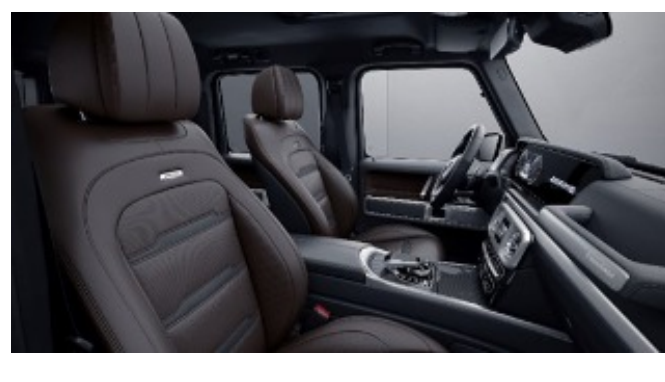

924 - Espresso Brown

Requires MANUFAKTUR Interior Package Plus (DD4)