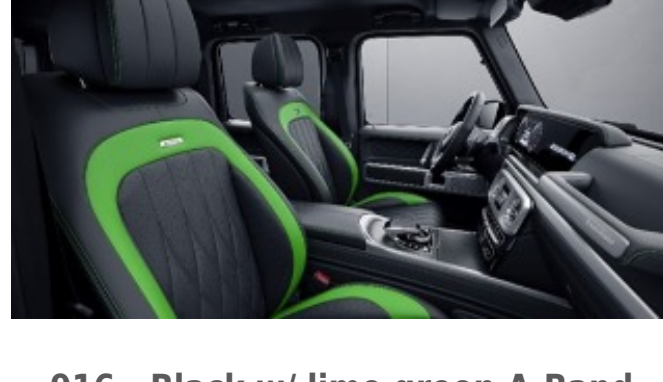

916 - Black w/ lime green A-Band

Requires MANUFAKTUR Interior Package Plus (DD5)