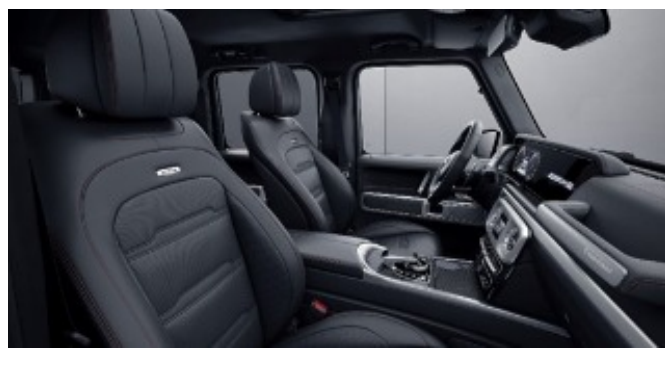

907 - Black w/ red stitching

Requires MANUFAKTUR Interior Package (DD4)