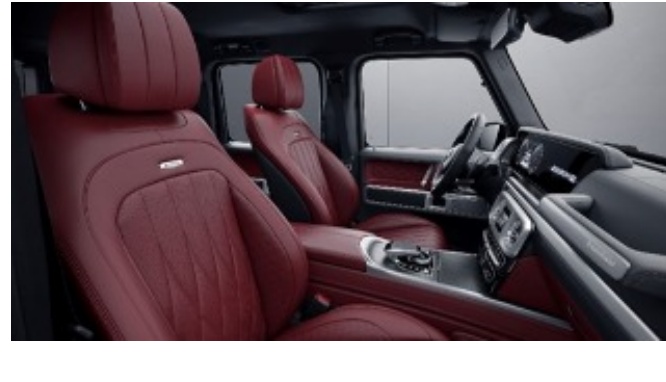

927 - Bengal Red