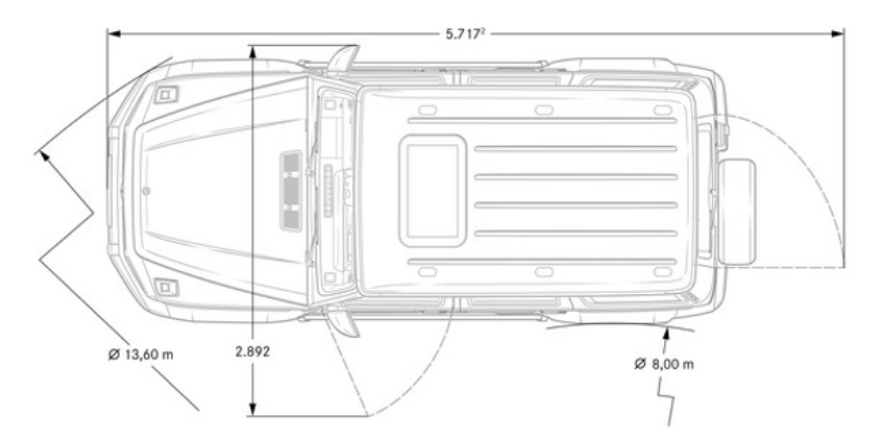

Chassis

Drivetrain

Transmission	AMG SPEEDSHIFT TCT 9G Automatic Transmission
Drive Configuration	All-wheel drive

Engine

Engine Configuration	Handcrafted AMG 4.0L V8 Biturbo Engine
Power (hp)	577
Fuel Requirement (Octane)	91
Torque (lb-ft)	627
Compression	8.6:1
Fuel Tank Size (gallons)	26.42
Displacement (cc)	3,982

Performance

Acceleration 0-60 mph (sec)	5.0
Top Speed (mph)	130
Top Speed (mph)	TBD (w/ drivers package)

Fuel Economy

Fuel Economy	TBA

Exterior Dimensions

Vehicle Length (in.)	194.45
Vehicle Width with Mirrors (in.)	89.96
Vehicle Height (in.)	88.78
Wheelbase (in.)	113.07
Curb Weight (lbs.)	6,315

Wheels and Tires

Interior Dimensions

Trunk Size (cubic feet)	TBD