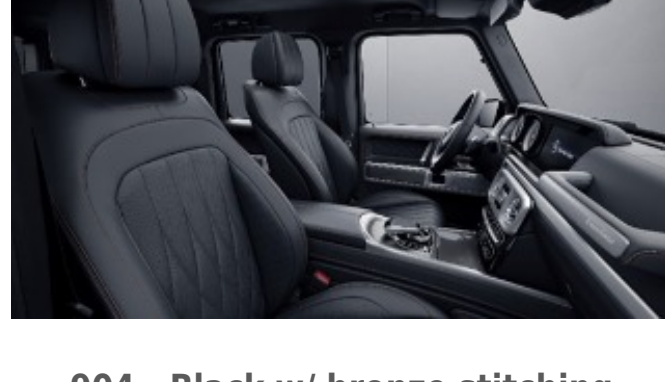

904 - Black w/ bronze stitching

Requires MANUFAKTUR Interior Package Plus (DD5)