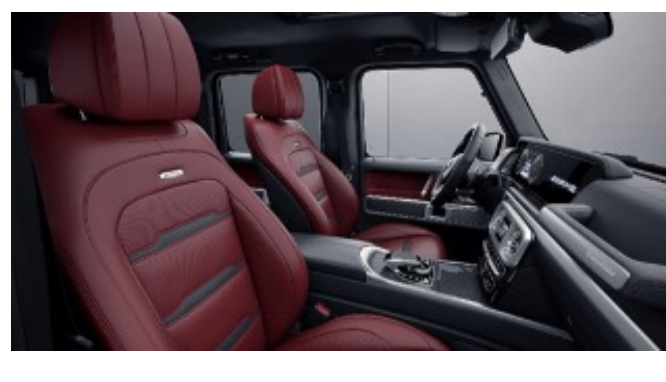

927 - Bengal Red

Requires MANUFAKTUR Interior Package Plus (DD4)