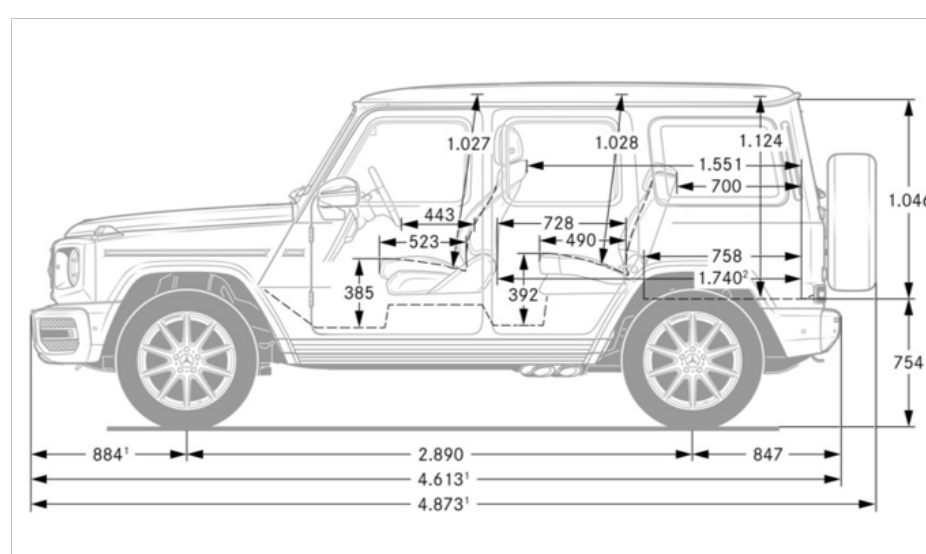

Chassis

Drivetrain

Transmission	AMG SPEEDSHIFT TCT 9G Automatic Transmission
Drive Configuration	All-wheel drive

Engine

Engine Configuration	Handcrafted AMG 4.0L V8 Biturbo Engine
Power (hp)	577
Fuel Requirement (Octane)	91
Torque (lb-ft)	627
Compression	8.6:1
Fuel Tank Size (gallons)	26.42
Displacement (cc)	3,982

Performance

Acceleration 0-60 mph (sec)	5.0
Top Speed (mph)	130
Top Speed (mph)	TBD (w/ drivers package)

Fuel Economy

Fuel Economy	TBA

Exterior Dimensions

Vehicle Length (in.)	194.45
Vehicle Width with Mirrors (in.)	89.96
Vehicle Height (in.)	88.78
Wheelbase (in.)	113.07
Curb Weight (lbs.)	6,315

Wheels and Tires

Interior Dimensions

Trunk Size (cubic feet)	TBD