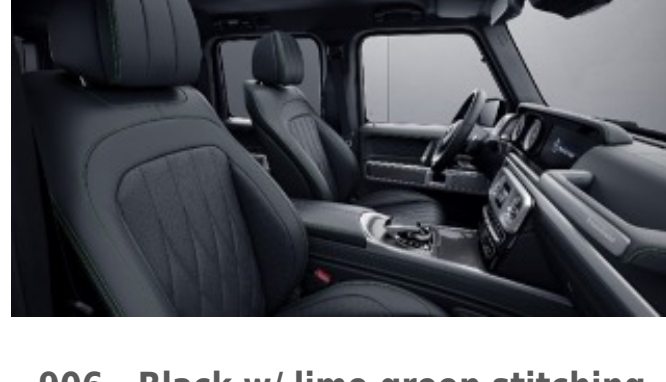

906 - Black w/ lime green stitching

Requires MANUFAKTUR Interior Package Plus (DD5)