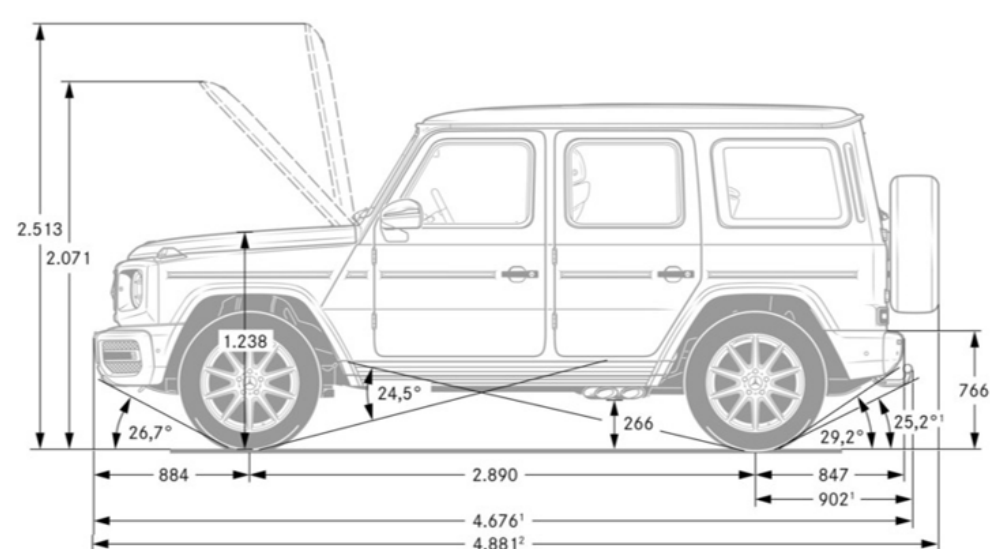

Chassis

Drivetrain

Transmission	AMG SPEEDSHIFT TCT 9G Automatic Transmission
Drive Configuration	All-wheel drive

Engine

Engine Configuration	Handcrafted AMG 4.0L V8 Biturbo Engine
Power (hp)	577
Fuel Requirement (Octane)	91
Torque (lb-ft)	627
Compression	8.6:1
Fuel Tank Size (gallons)	26.42
Displacement (cc)	3,982

Performance

Acceleration 0-60 mph (sec)	5.0
Top Speed (mph)	130
Top Speed (mph)	TBD (w/ drivers package)

Fuel Economy

Fuel Economy	TBA

Exterior Dimensions

Vehicle Length (in.)	194.45
Vehicle Width with Mirrors (in.)	89.96
Vehicle Height (in.)	88.78
Wheelbase (in.)	113.07
Curb Weight (lbs.)	6,315

Wheels and Tires

Interior Dimensions

Trunk Size (cubic feet)	TBD