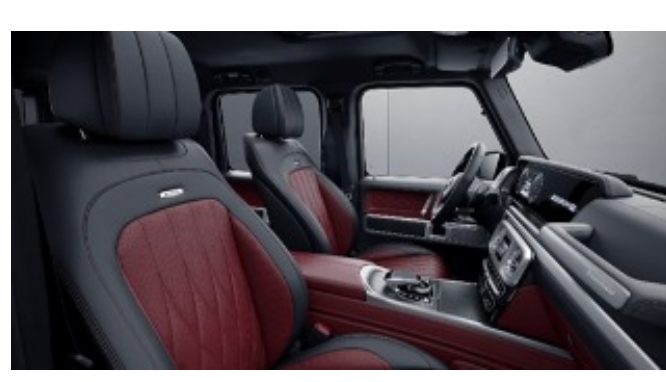

957 - Bengal Red/Black