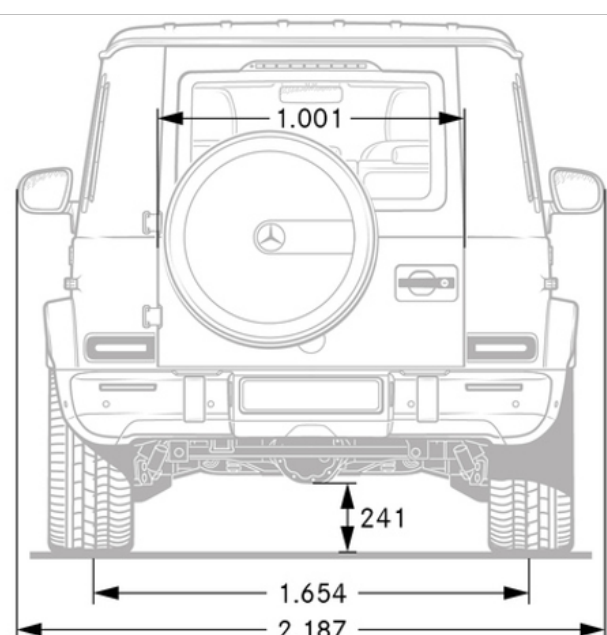

Chassis

Drivetrain

Transmission	AMG SPEEDSHIFT TCT 9G Automatic Transmission
Drive Configuration	All-wheel drive

Engine

Engine Configuration	Handcrafted AMG 4.0L V8 Biturbo Engine
Power (hp)	577
Fuel Requirement (Octane)	91
Torque (lb-ft)	627
Compression	8.6:1
Fuel Tank Size (gallons)	26.42
Displacement (cc)	3,982

Performance

Acceleration 0-60 mph (sec)	5.0
Top Speed (mph)	130
Top Speed (mph)	TBD (w/ drivers package)

Fuel Economy

Fuel Economy	TBA

Exterior Dimensions

Vehicle Length (in.)	194.45
Vehicle Width with Mirrors (in.)	89.96
Vehicle Height (in.)	88.78
Wheelbase (in.)	113.07
Curb Weight (lbs.)	6,315

Wheels and Tires

Interior Dimensions

Trunk Size (cubic feet)	TBD