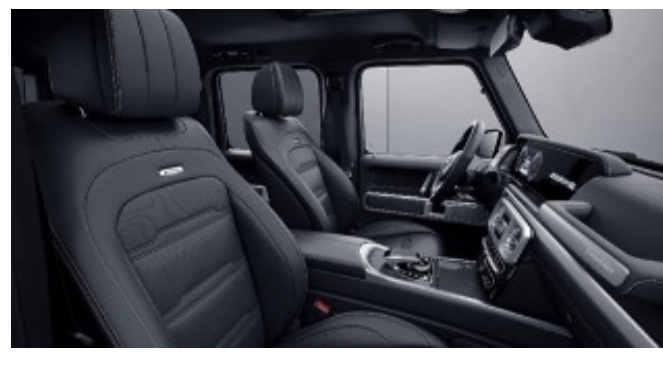

909 - Black w/ gold stitching

Requires MANUFAKTUR Interior Package (DD4)