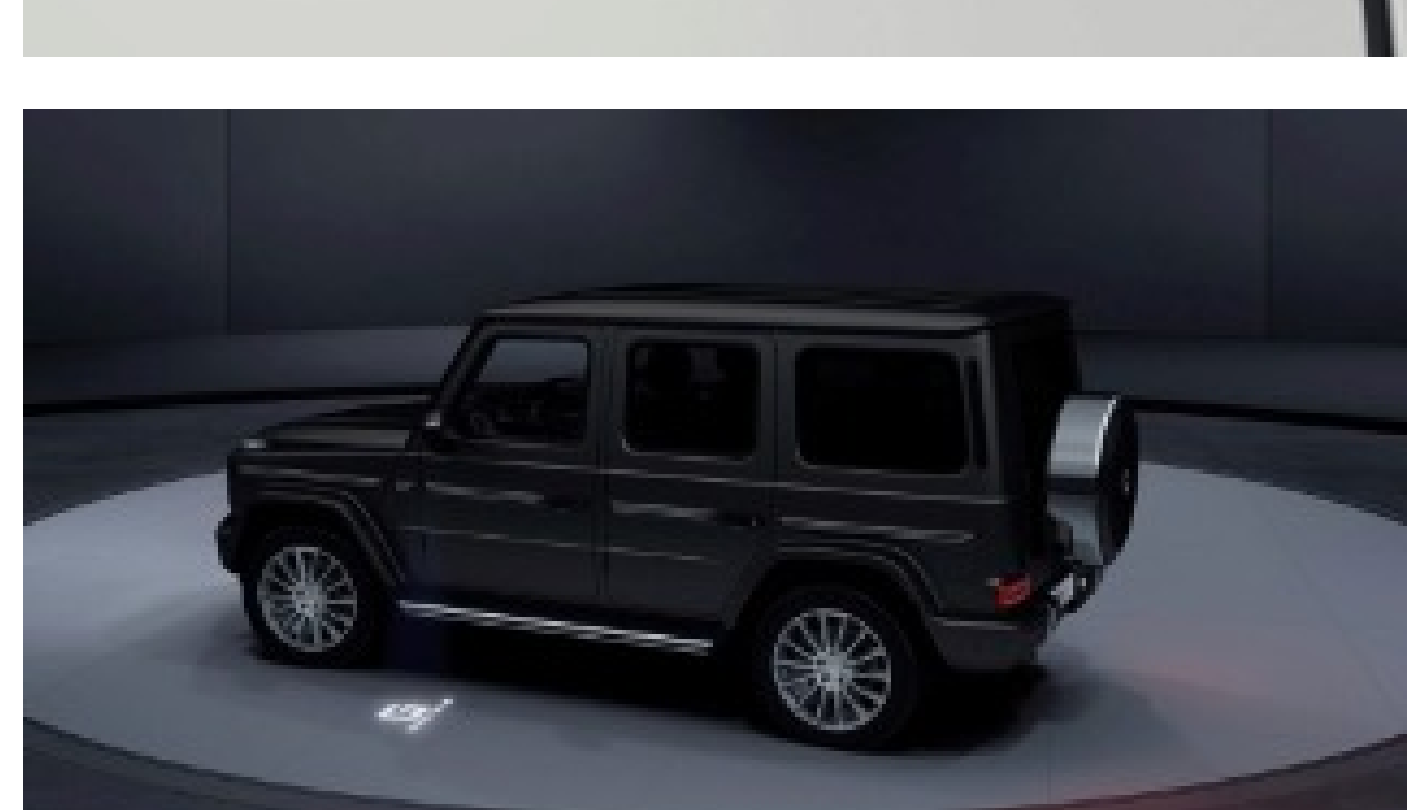

MANUFAKTUR Logo Package

Attention to detail that you can see and feel! Every time you open the door, you will feel the legendary letter "G" on the elegant door knobs with embossed logo.

Package includes:

- Door knob with embossed logo
- Logo projector in the outside mirror displays the lettering "G - STRONGER THAN TIME"