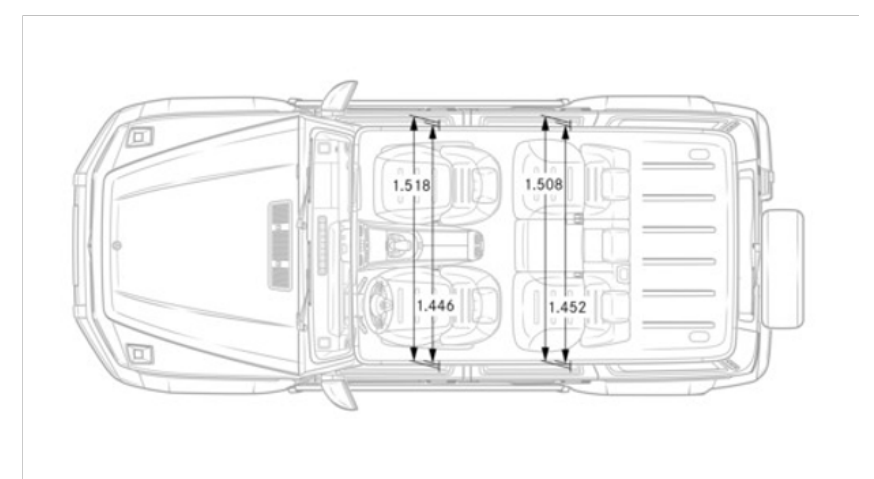

Chassis

Drivetrain

Transmission	AMG SPEEDSHIFT TCT 9G Automatic Transmission
Drive Configuration	All-wheel drive

Engine

Engine Configuration	Handcrafted AMG 4.0L V8 Biturbo Engine
Power (hp)	577
Fuel Requirement (Octane)	91
Torque (lb-ft)	627
Compression	8.6:1
Fuel Tank Size (gallons)	26.42
Displacement (cc)	3,982

Performance

Acceleration 0-60 mph (sec)	5.0
Top Speed (mph)	130
Top Speed (mph)	TBD (w/ drivers package)

Fuel Economy

Fuel Economy	TBA

Exterior Dimensions

Vehicle Length (in.)	194.45
Vehicle Width with Mirrors (in.)	89.96
Vehicle Height (in.)	88.78
Wheelbase (in.)	113.07
Curb Weight (lbs.)	6,315

Wheels and Tires

Interior Dimensions

Trunk Size (cubic feet)	TBD