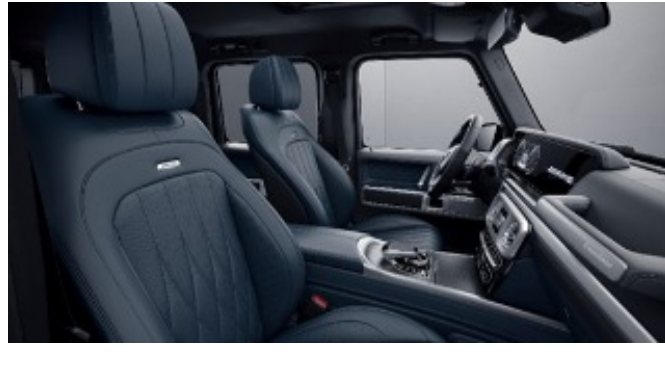

MANUFAKTUR Signature Exclusive Single Tone Nappa Leather

922 - Yacht Blue