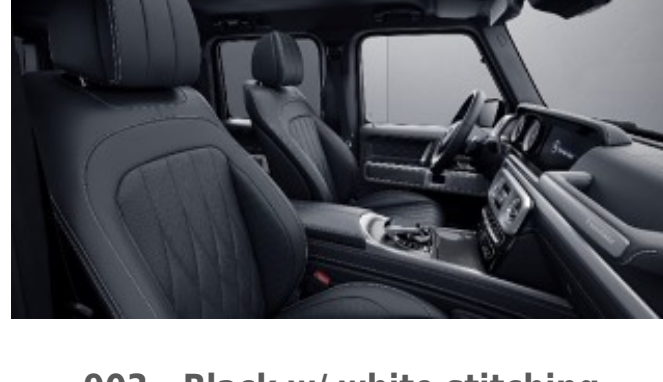

903 - Black w/ white stitching

Requires MANUFAKTUR Interior Package Plus (DD5)