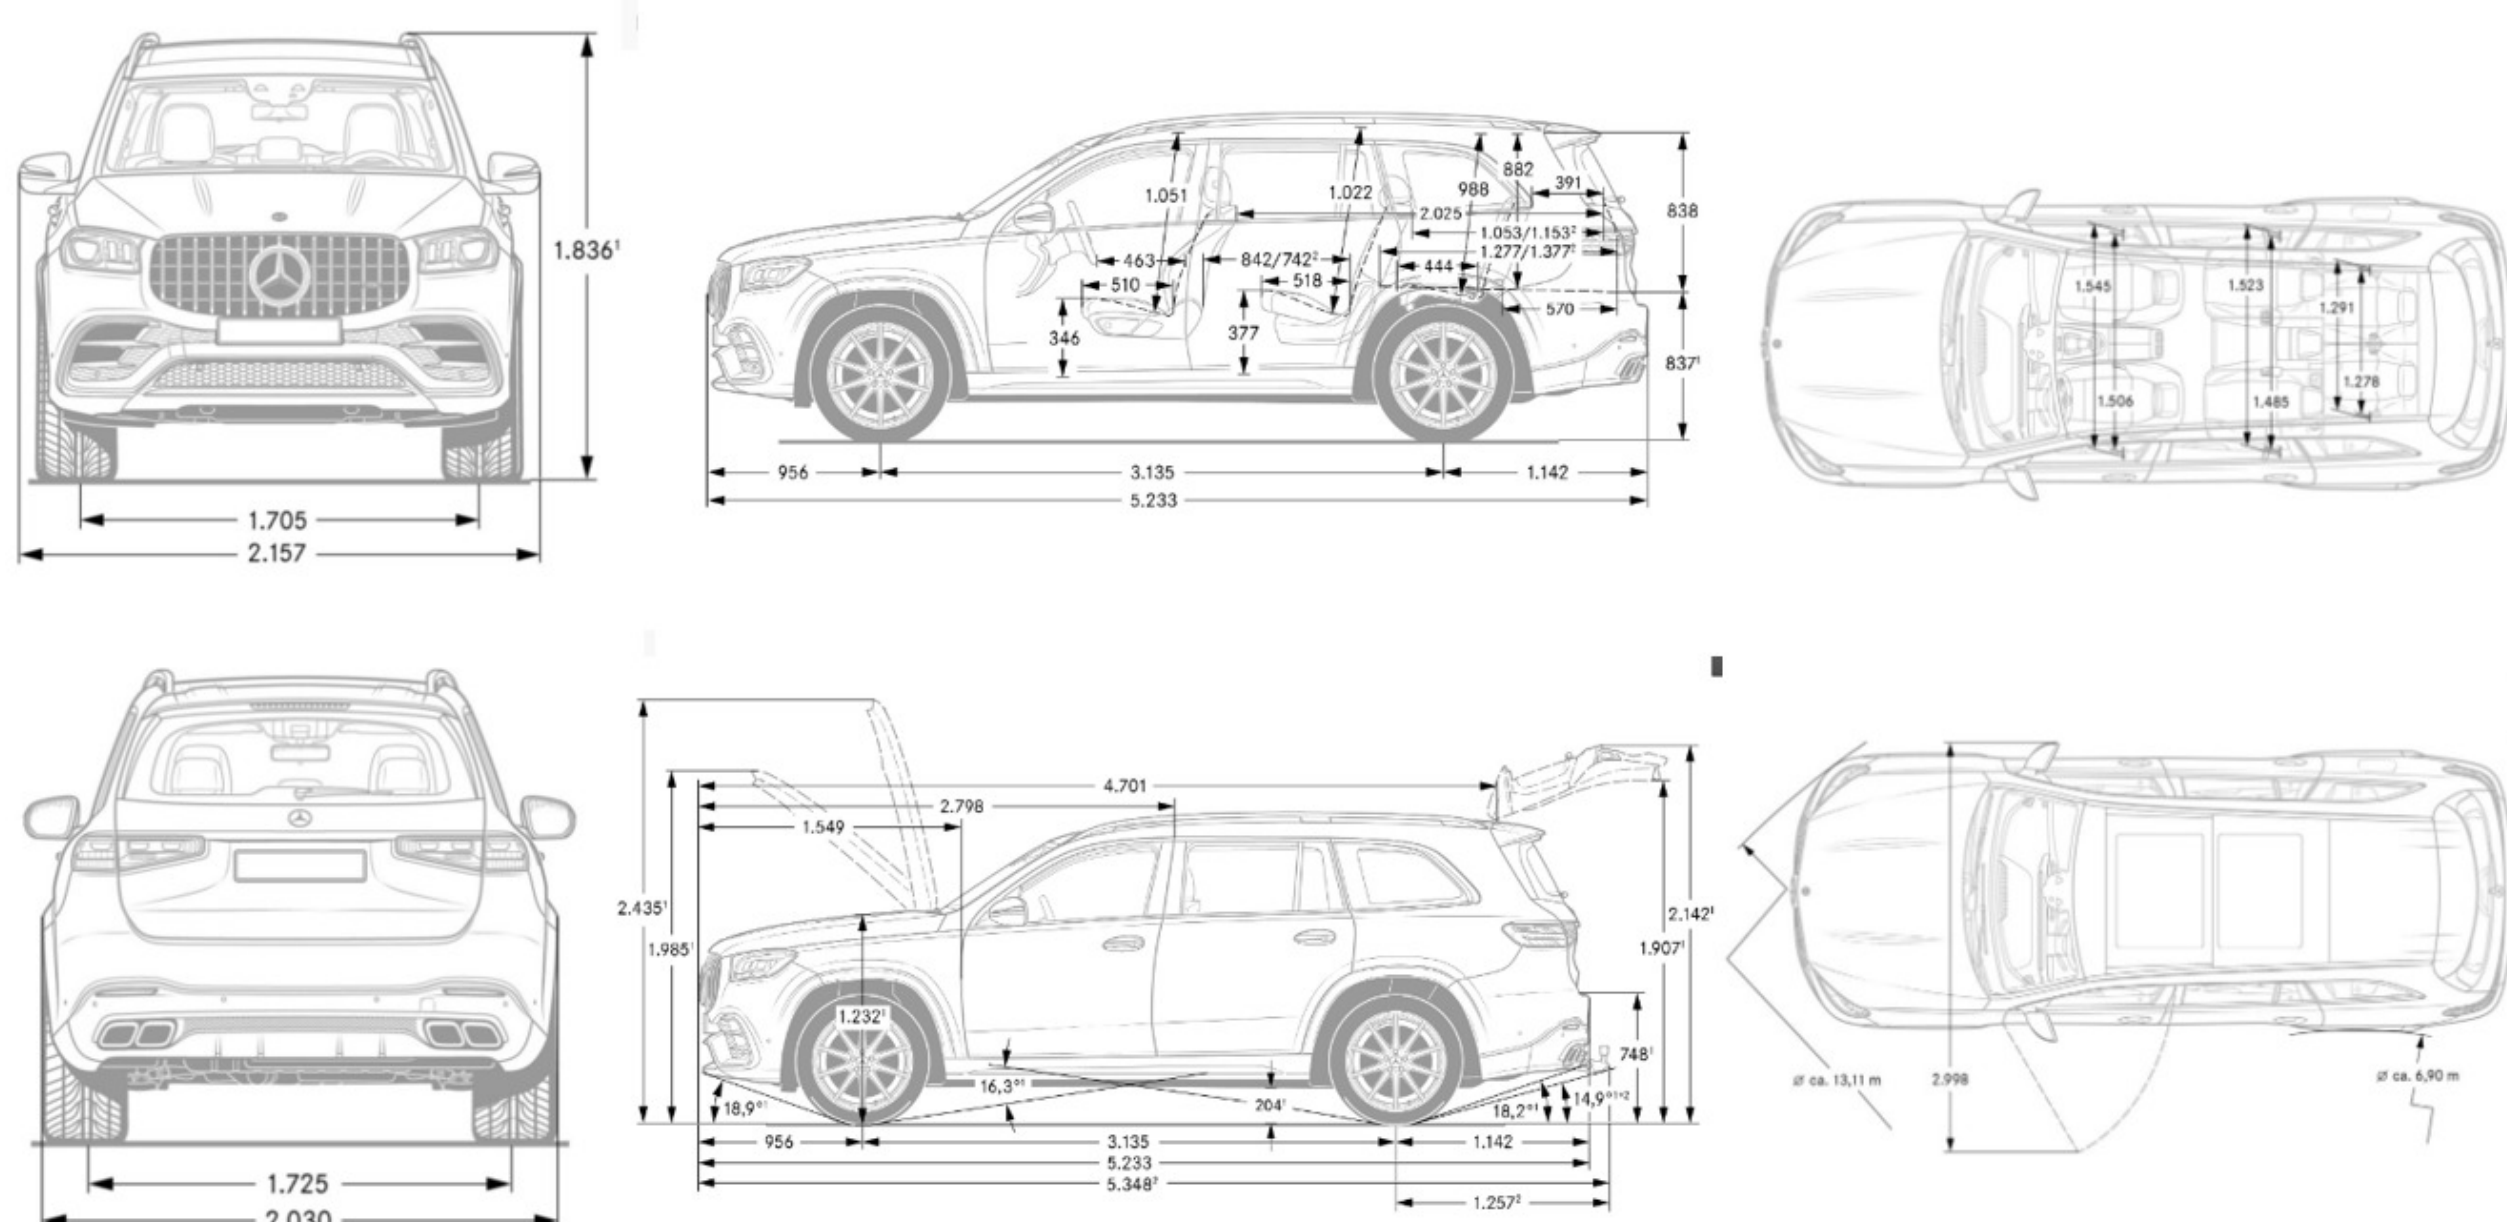

Specifications

GLS63W4

Chassis

Drivetrain

Transmission	AMG SPEEDSHIFT TCT 9-speed automatic transmission
Drive Configuration	All-wheel drive
Transmission Speeds	9

Engine

Engine Configuration	Handcrafted AMG 4L V8 Bi-Turbo Engine with Hybrid Assist
Power (hp)	603 hp
Torque (lb-ft)	627 lb-ft
Compression Ratio	8.6:1
Construction	N/A
Fuel Requirement (Octane)	91
Fuel Tank Size (gallons)	23.8
Electric Motor (hp), System Output (hp)	21
Electric Motor (lb-ft), System Torque (lb-ft)	184
Displacement (cc)	3,982

Performance

Acceleration	0-60 mph 4.1 sec
Top Speed (mph)	174

Fuel Economy

Fuel Economy	Cty/Hwy/Comb TBD

Exterior Dimensions

Vehicle Length (in.)	206
Vehicle Height (in.)	72.3
Vehicle Width w/ Exterior Mirrors (in.)	84.9
Wheelbase (in.)	123.4
Curb Weight (lbs)	6,019
Track Width Front/Rear	67.1/67.9
Towing Capacity	7,700

Wheels and Tires

Wheels	TBD
Tires	TBD

Interior Dimensions

Passenger Capacity	TBA
Headroom (front)	TBA
Legroom (front)	TBA
Shoulder Room (front)	TBA
Headroom (rear)	TBA
Legroom (Rear)	TBA
Shoulder Room (Rear)	TBA
Cargo Capacity	TBA
Trunk Size	TBA
Maximum Load	TBD