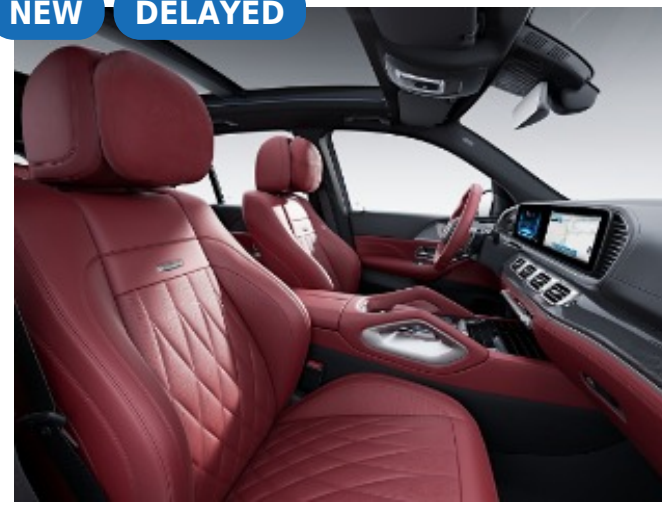

MANUFAKTUR Signature Nappa Leather

NEW

962 - MANUFAKTUR Signature Yacht Blue

Must Have DD6

NEW

964 - MANUFAKTUR Signature Truffle Brown

Must have DD6

NEW DELAYED