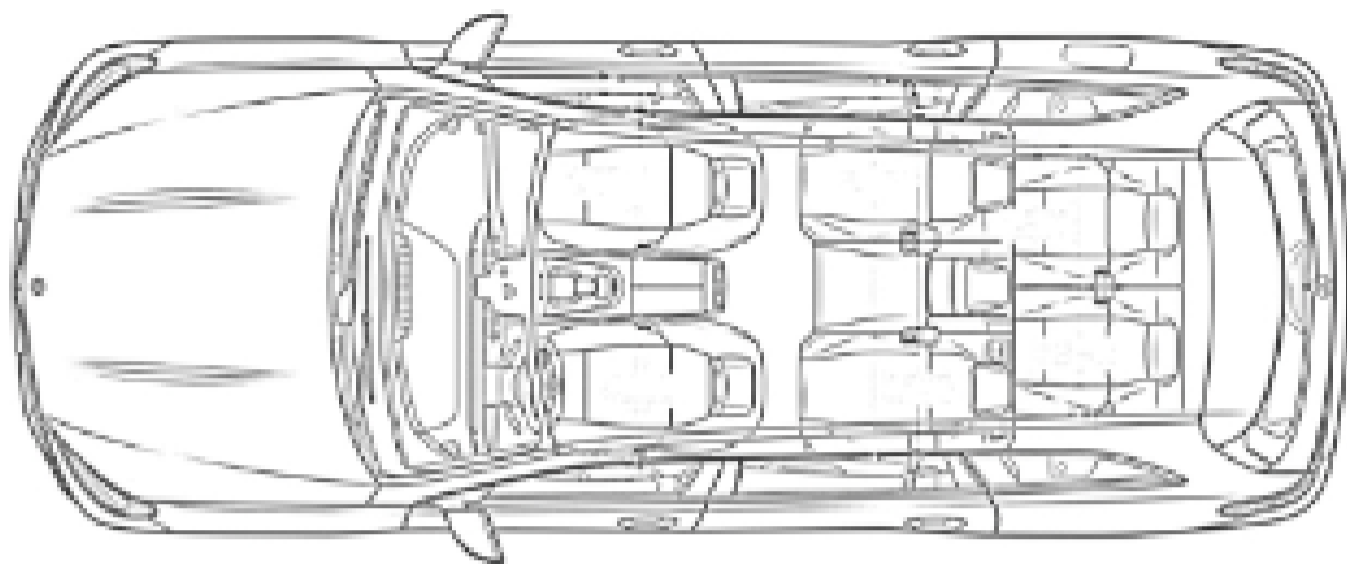

Options In Detail

MY 24 GLS Seating Choices

7 Seat Configuration (226)

No additional pricing

2 + 3 + 2 Seats

Fully electrical bench in 2nd row.

Required for Executive Rear Seat Package (DB5PKG) and Executive Rear Seat Package Plus (DB6PKG)