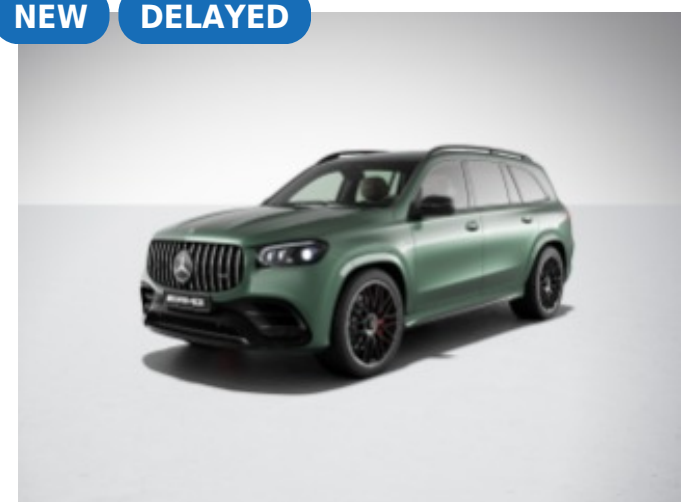

190U - MANUFAKTUR Signature Silicon Grey

NEW

385U - MANUFAKTUR Signature Cote d'Azur Light Blue Metallic

NEW DELAYED

032U - MANUFAKTUR Signature Mystic Blue Metallic

NEW DELAYED

886U - MANUFAKTUR Signature Ireland Mid Green Metallic