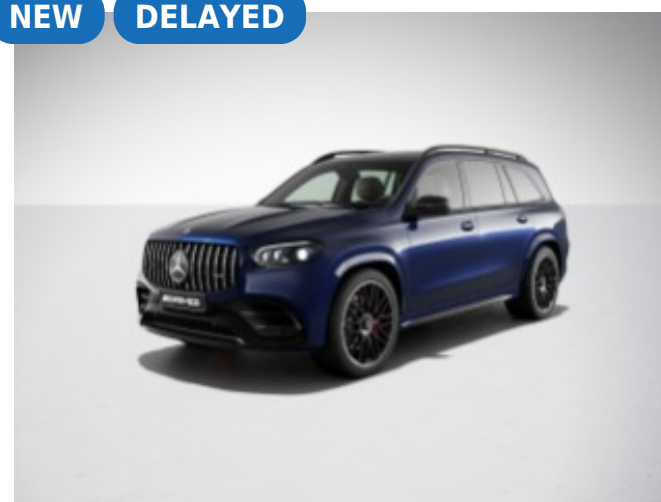

NEW DELAYED

032U - MANUFAKTUR Signature Mystic Blue Metallic