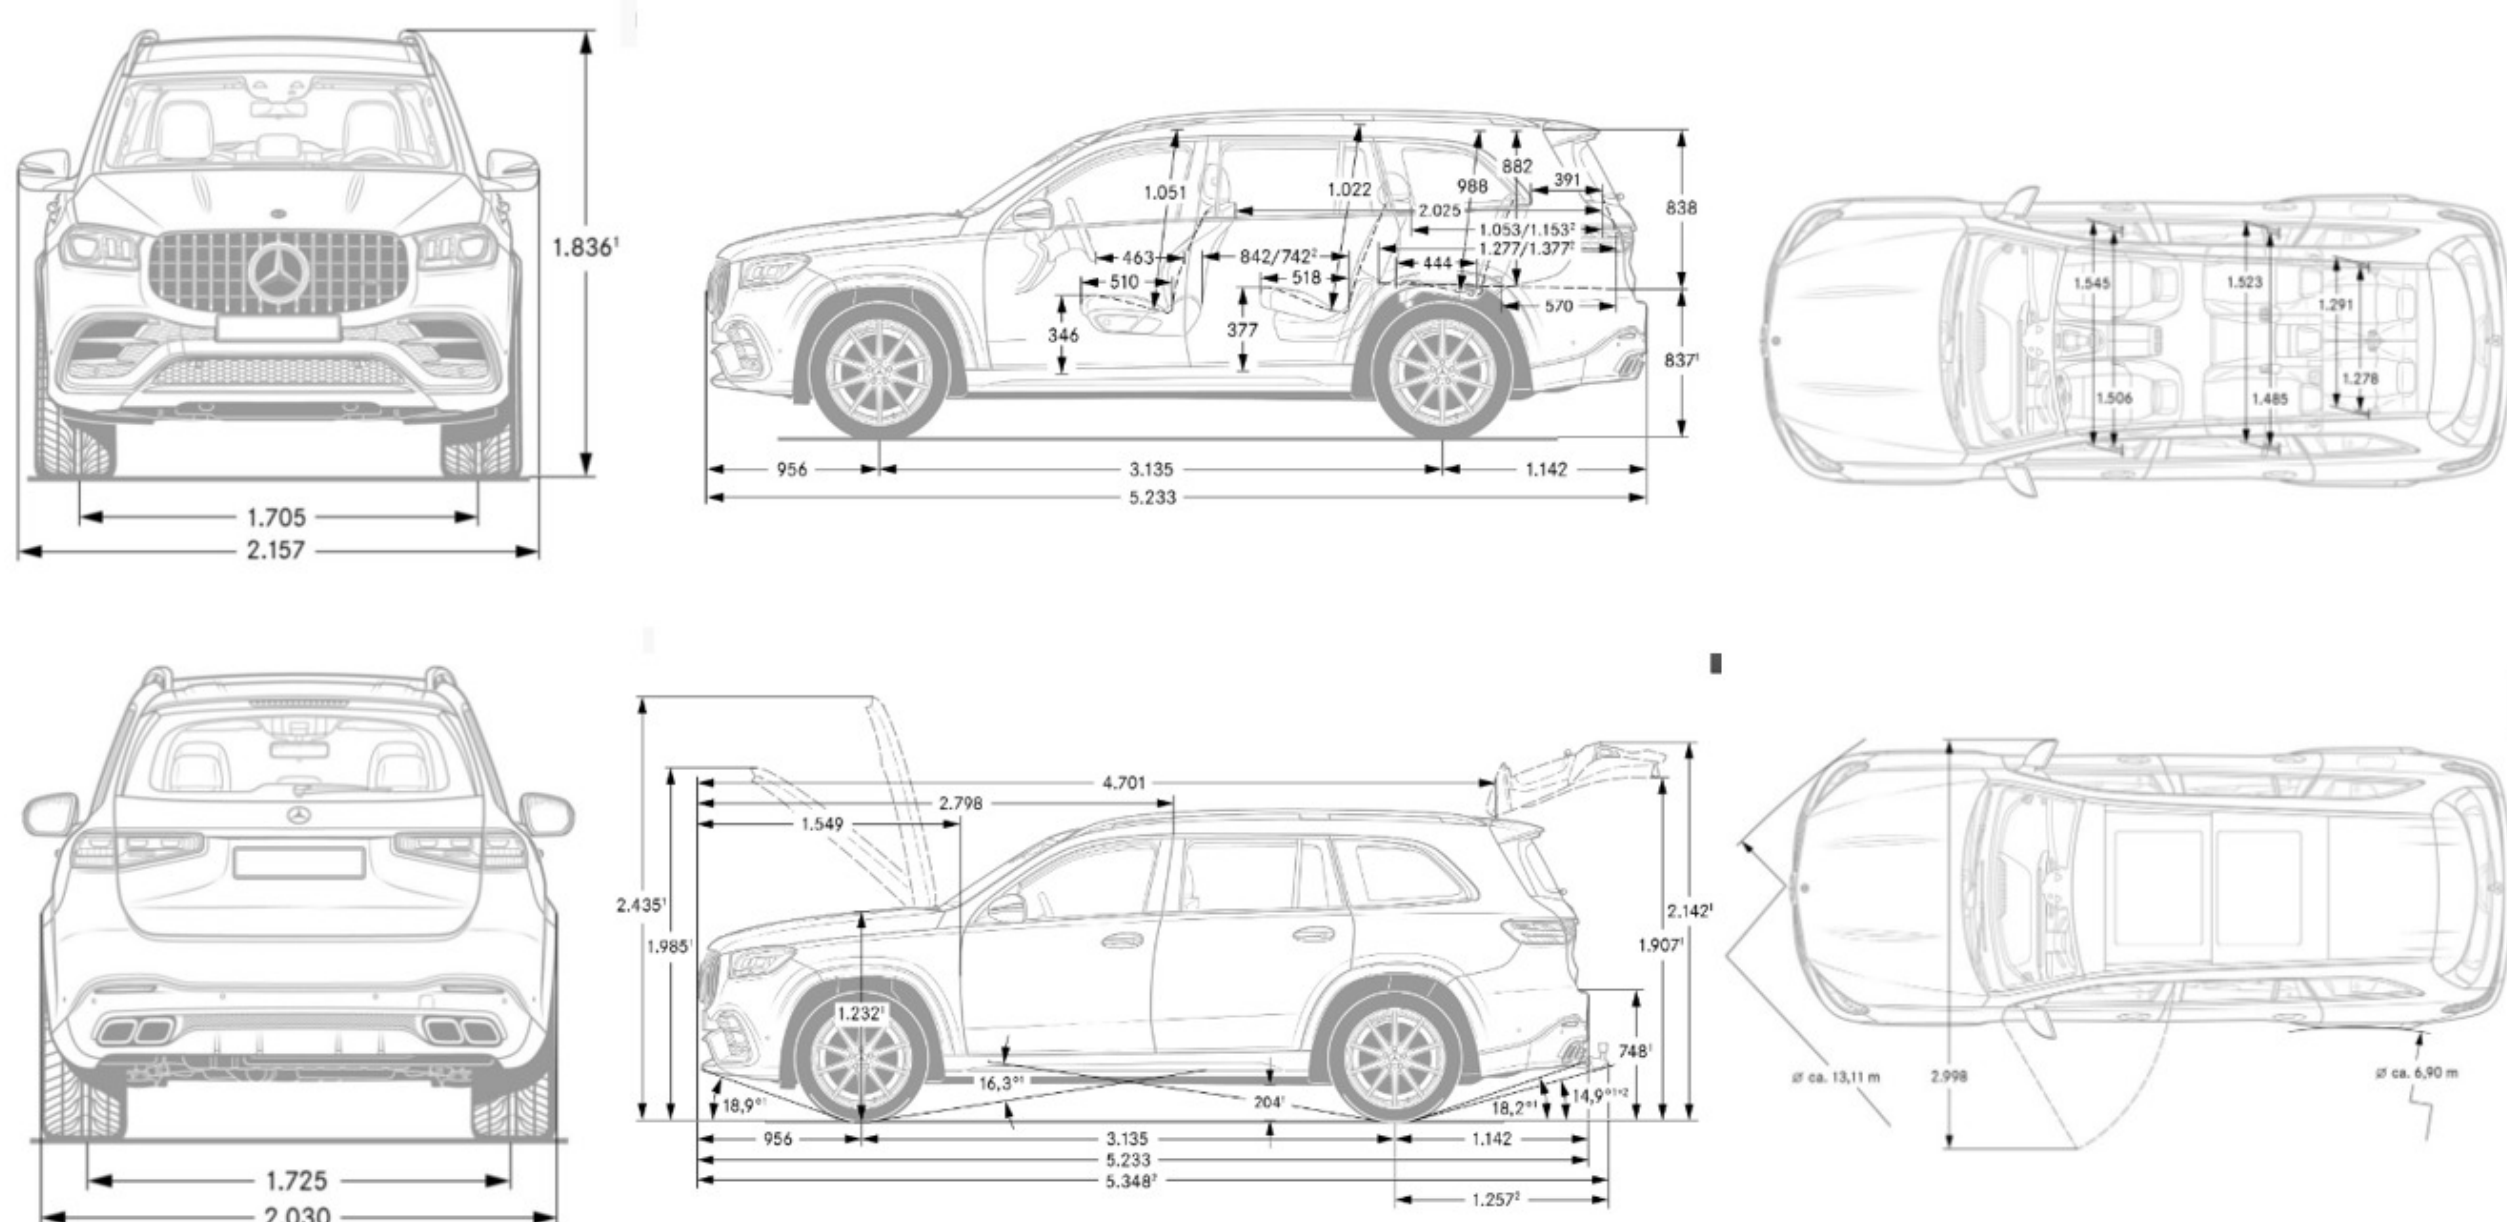

Specifications

GLS63W4

Chassis

Drivetrain

Transmission	AMG SPEEDSHIFT TCT 9-speed automatic transmission
Drive Configuration	All-wheel drive
Transmission Speeds	9

Engine

Engine Configuration	Handcrafted AMG 4L V8 Bi-Turbo Engine with Hybrid Assist
Power (hp)	603 hp
Torque (lb-ft)	627 lb-ft
Compression Ratio	8.6:1
Construction	N/A
Fuel Requirement (Octane)	91
Fuel Tank Size (gallons)	23.8
Electric Motor (hp), System Output (hp)	21
Electric Motor (lb-ft), System Torque (lb-ft)	184
Displacement (cc)	3,982

Performance

Acceleration	0-60 mph 4.1 sec
Top Speed (mph)	174

Fuel Economy

City Fuel Economy	14
Highway Fuel Economy	18
Emission Certification	ULEV70

Exterior Dimensions

Vehicle Length (in.)	206
Vehicle Height (in.)	72.3
Vehicle Width w/ Exterior Mirrors (in.)	84.9
Wheelbase (in.)	123.4
Curb Weight (lbs)	6,019
Track Width Front/Rear	67.1/67.9
Towing Capacity	7,700

Wheels and Tires

Wheels	TBD
Tires	TBD

Interior Dimensions

Passenger Capacity	TBA
Headroom (front)	TBA
Legroom (front)	TBA
Shoulder Room (front)	TBA
Headroom (rear)	TBA
Legroom (Rear)	TBA
Shoulder Room (Rear)	TBA
Cargo Capacity	TBA
Trunk Size	TBA
Maximum Load	TBD