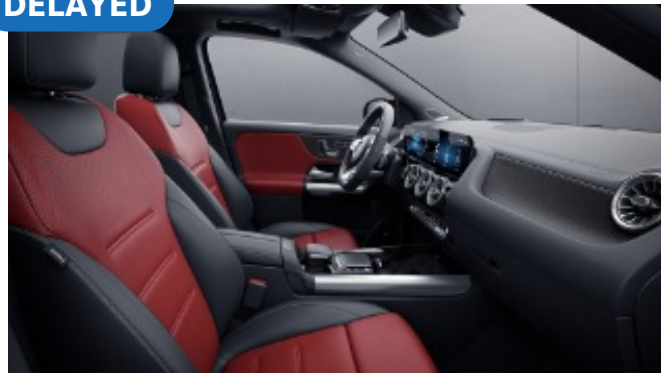

257 - Classic Red/Black

DELAYED