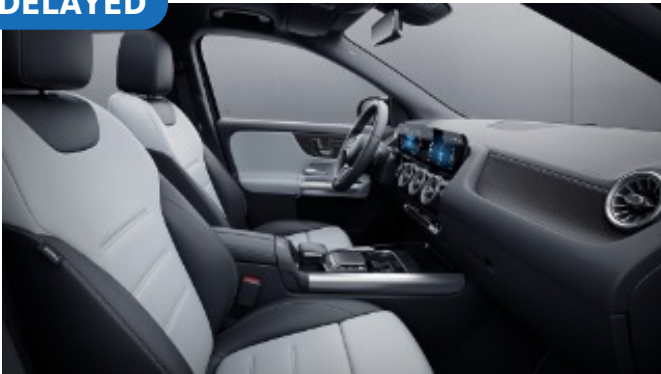

Upholstery

MB Tex

DELAYED

651 - Black w/ Microfiber inserts and red topstitching

159 - Neva Grey / Black

Sport Seats

Sport Seats

Includes Y05 Red Seatbelts