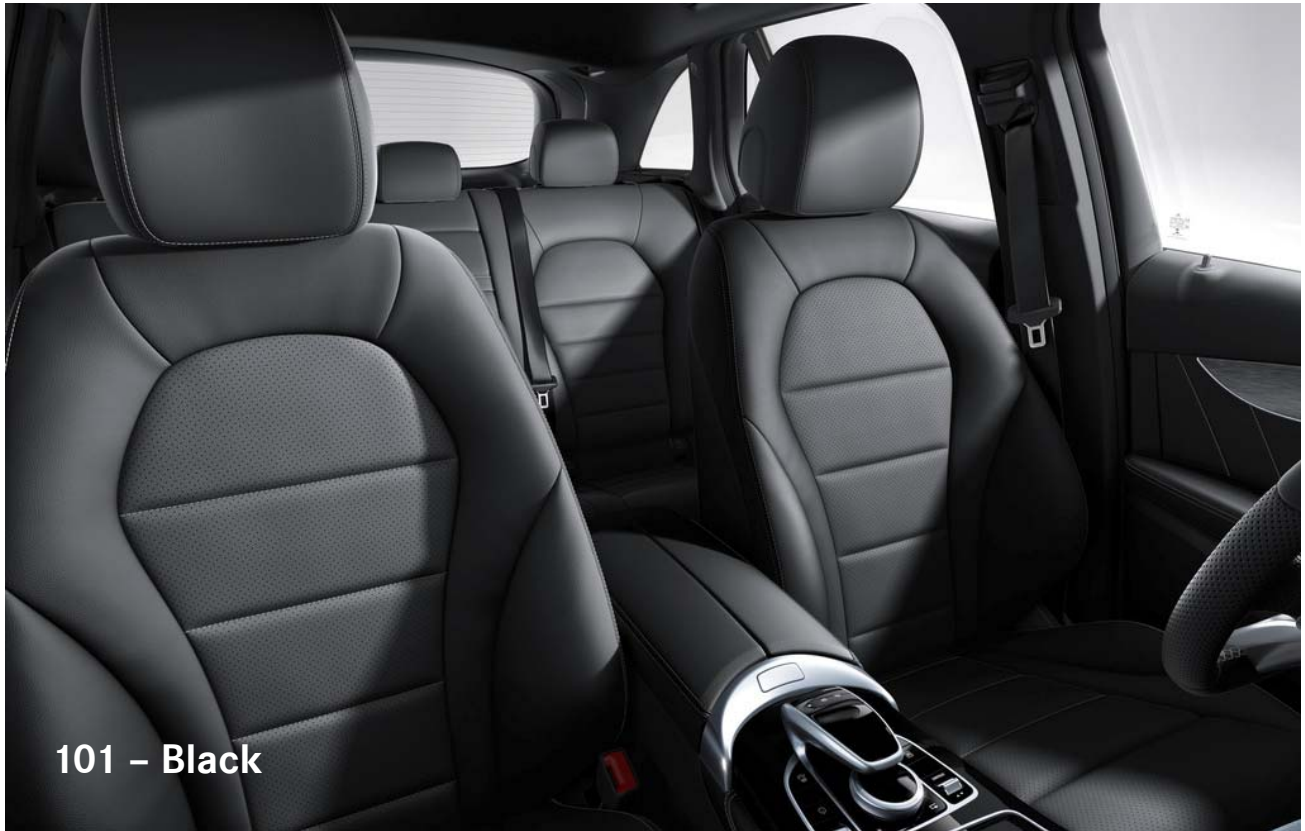

GLC 300/300d 4MATIC Upholstery

ARTICO Man-made Leather Combinations (Standard)