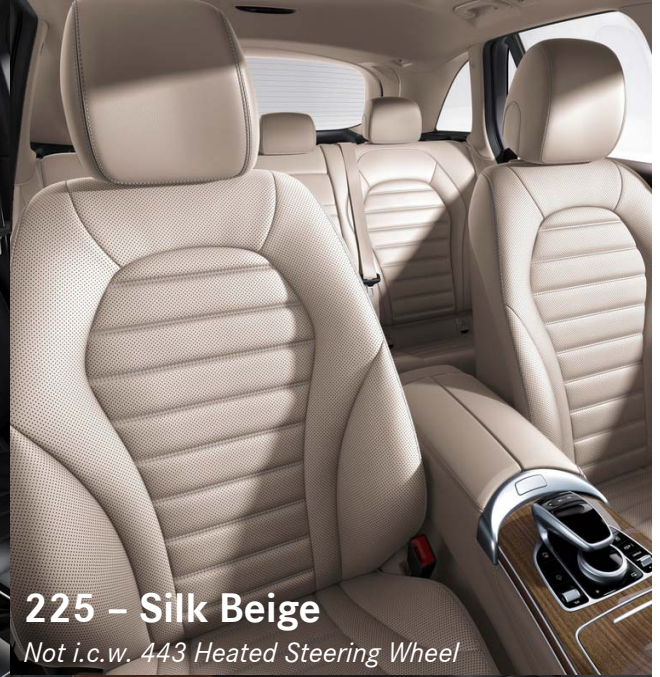

Not i.c.w. 443 Heated Steering Wheel