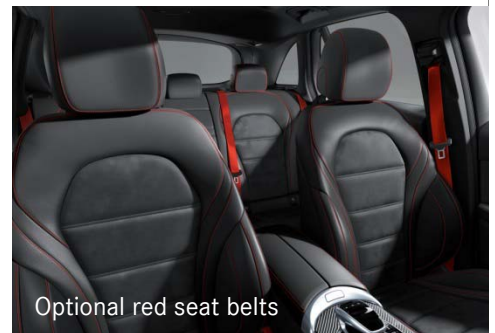

Mercedes-AMG GLC 43 4MATIC

Standard Equipment Highlights

Mechanical

- 9G-TRONIC Transmission
- ECO Start/Stop
- DYNAMIC SELECT Switch
- Electromechanical steering (EPS) with Crosswind Assist
- AMG Front Axle and Steering System
- AIR BODY CONTROL air suspension with ADS

Exterior

- 20" AMG Multi-spoke light-alloy wheels
- Static LED High Performance Lighting System
- Electrically adjustable heated and power folding exterior mirrors
- AMG Styling

Interior

- Audio 20 w/ Single CD and 7.0" screen
- ARTICO/DINAMICA Upholstery w/red stitching
- AMG Instrument Cluster
- Sport steering wheel
- Heated front seats
- ARTICO Leather Dashboard
- Illuminated Door Sill Panels
- KEYLESS-START
- AMG Sport Brushed Stainless Steel Pedals

Safety

- ATTENTION ASSIST
- COLLISION PREVENTION ASSIST PLUS
- PRE-SAFE
- Blind Spot Assist
- Rain sensing windshield wipers
- Run-flat tires