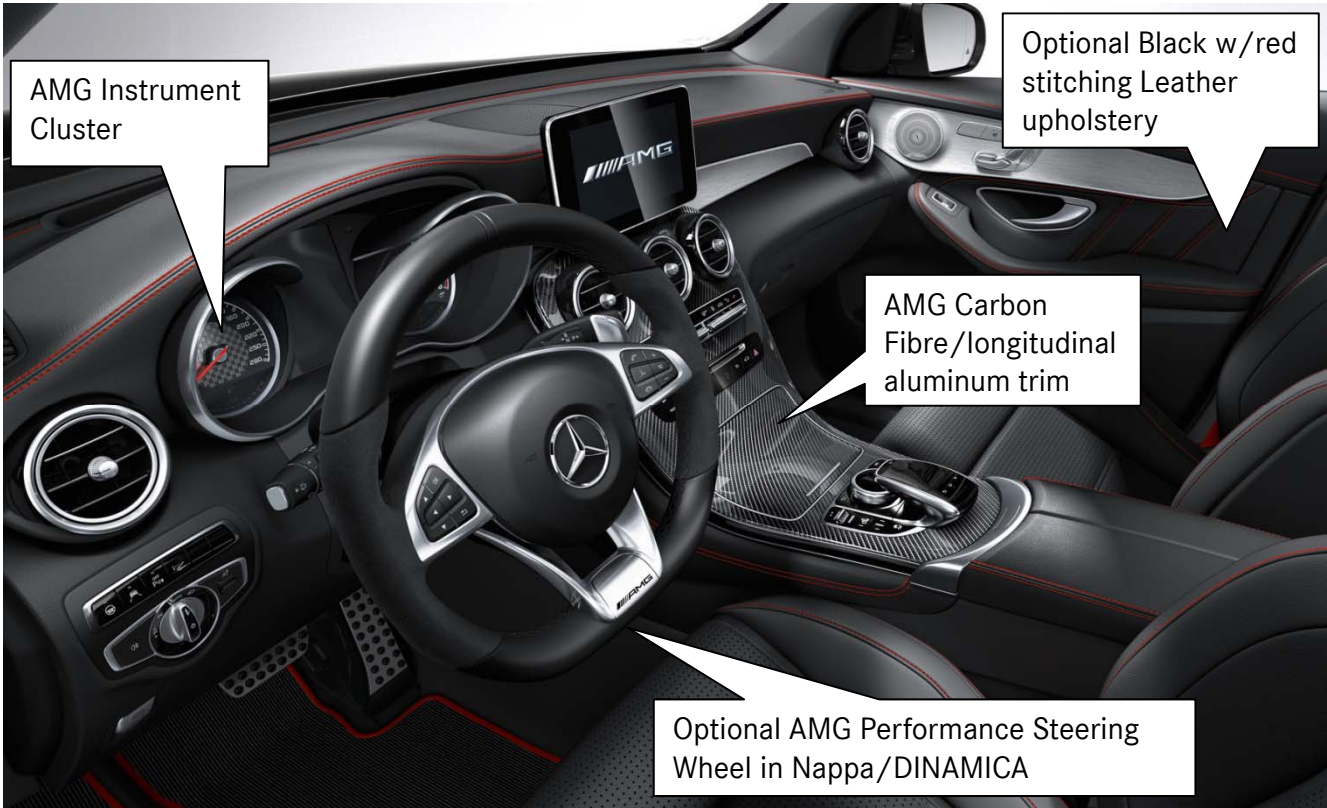

European model shown

GLC 300/300d 4MATIC

Stand Alone Options

- Trunk pass-through with Ski Sack
- Manual rear roller blinds
- Head-Up Display
- AIR BODY CONTROL air suspension with ADS
- SIRIUS Satellite Radio
- Trailer Hitch
- 19" 10-Spoke Wheels
- 20" AMG multi-spoke wheels
- 20" AMG multi-spoke light-alloy wheels (Black high-sheen finish)
- Burmester Surround Sound System (13 speaker, 590 W)
- Aluminum Running Boards
- Heated Steering Wheel
- 360 Camera
- Hands-free Access
- Static LED High Performance Lighting System
- Acoustic Glass (for noise reduction)
- Enhanced On/Off-Road Package
 - Up to five off-road driving modes: Off-road, Incline, Slippery, Trailer and Rocking Assist (Rocking Assist only in conjunction with optional AIR BODY CONTROL)
 - Downhill Speed Regulation (DSR)
 - Off-road light function (only in conjunction with MLS Package)
 - Off-road suspension
 - GEMTEX underguard

Mercedes-AMG GLC 43 4MATIC

Exterior Design

Interior Design

Mercedes-AMG GLC 43 4MATIC

Standard Equipment Highlights

Mechanical

- 9G-TRONIC Transmission
- ECO Start/Stop
- DYNAMIC SELECT Switch
- Electromechanical steering (EPS) with Crosswind Assist
- AMG Front Axle and Steering System
- AIR BODY CONTROL air suspension with ADS