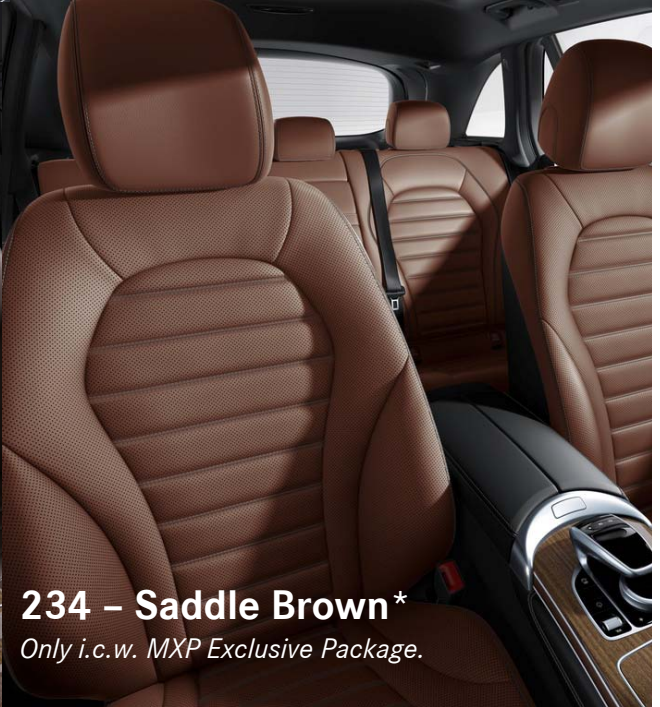

221 – Black

225 – Silk Beige

Not i.c.w. 443 Heated Steering Wheel

224 – Espresso Brown*

Only i.c.w. MXP Exclusive Package. Not i.c.w. 443 Heated Steering Wheel

234 – Saddle Brown*

Only i.c.w. MXP Exclusive Package.