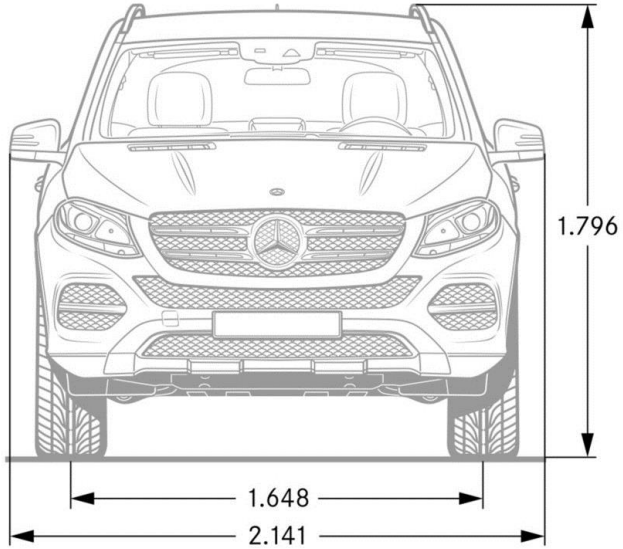

Specifications – GLE 350/4M