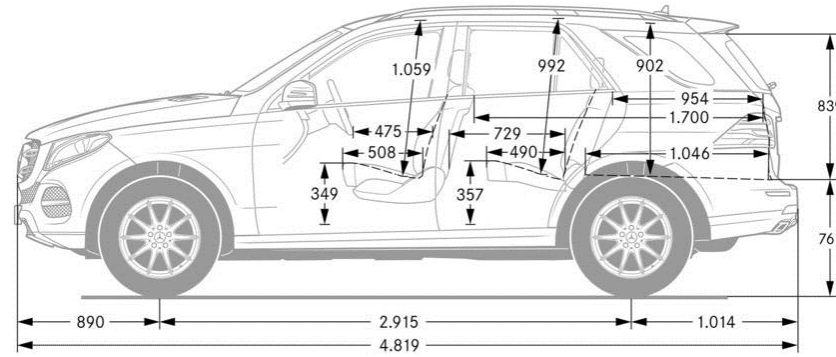

Specifications – GLE 350/4M