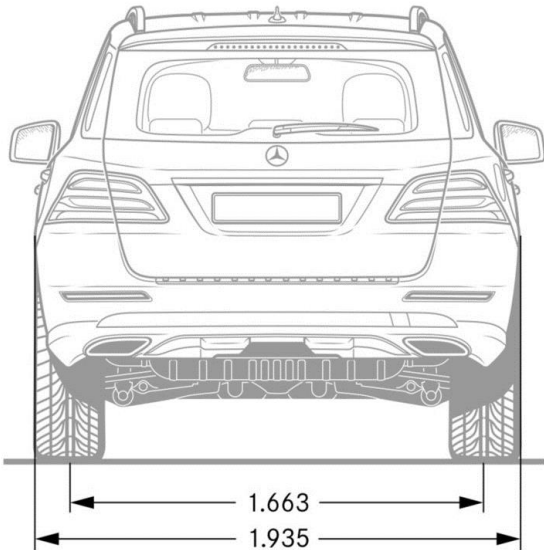

Specifications – GLE 350/4M