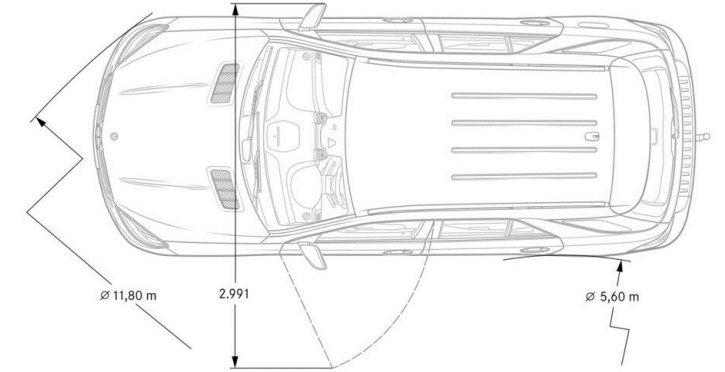

Specifications – GLE 350/4M