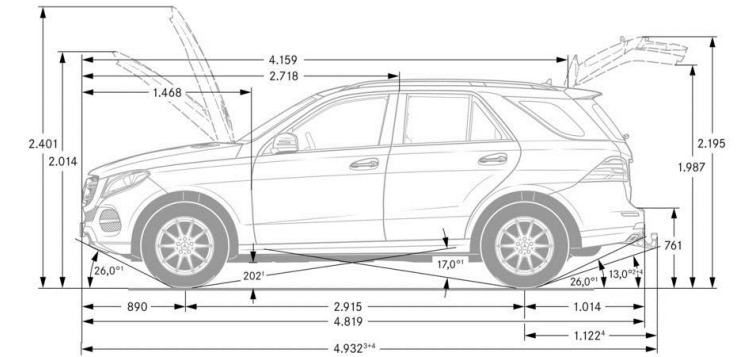

Specifications – GLE 350/4M