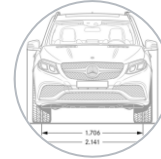

Option Packages

Stand-Alone Options

Options in Detail

Specifications

***GLE 43 (166.064)***

- MSRP \$tba
- AMG-Enhanced 3.0L V6 biturbo engine
- 385 hp
- 384 lb-ft
- 5.6 sec (0-60 mph)
- Launch Date Summer 2017