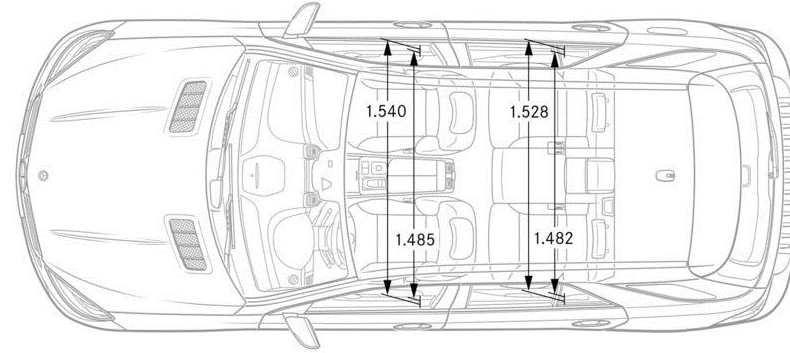

Specifications – GLE 350/4M