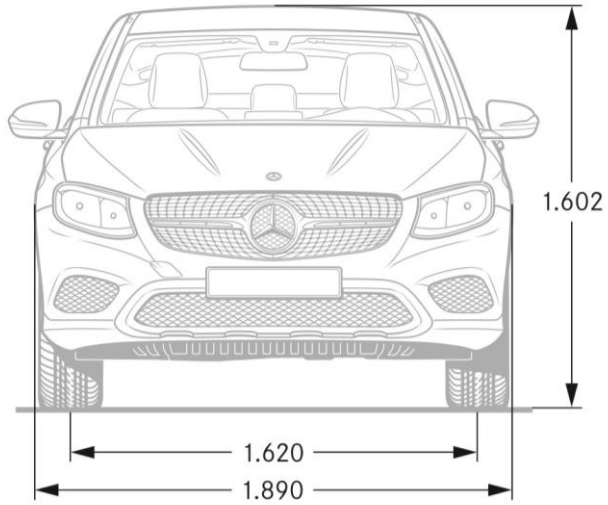

<i>GLC 300 4MATIC</i>
Engine Configuration	2.0L inline-4 turbo engine
Power (hp)	241
Torque (lb-ft)	273
Displacement (cc)	1,991
Acceleration 0-60 mph (sec)	6.4
Fuel Economy (Cty/Hwy/Comb)	21/28/24
Top Speed (mph)	130
Fuel Requirement (Octane)	91
# Valves per cylinder	4
Compression	10.7 : 1
Transmission	9G-TRONIC
Transmission Speeds	9
Drive Configuration	Rear-Wheel Drive
Fuel Tank Size (gallons)	17.4
Trunk Size (cubic feet)	56.5
Curb Weight (lbs)	4,001
Vehicle Length (in.)	183.3
Vehicle Width w/ exterior mirrors (in.)	74.4
Vehicle Height (in.)	64.5
Wheelbase (in.)	113.1
Track Width Front/Rear (in.)	63.9/63.7
Coefficient of Drag (Cd)	0.31

Specifications* – GLC 300 4MATIC