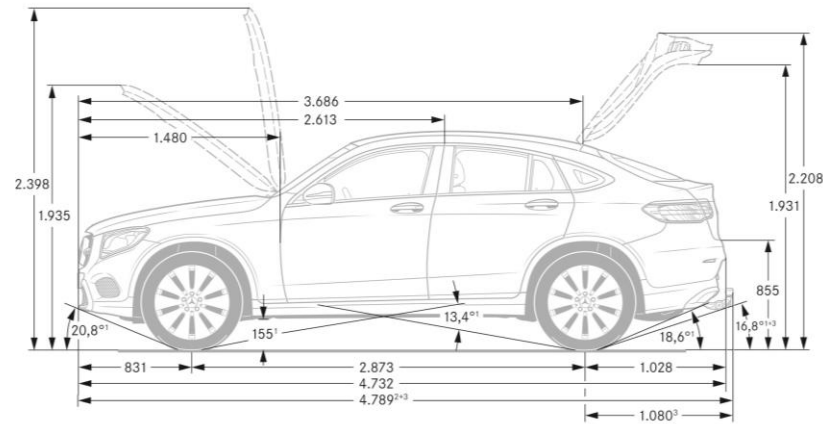

<i>GLC 300 4MATIC</i>
Engine Configuration	2.0L inline-4 turbo engine
Power (hp)	241
Torque (lb-ft)	273
Displacement (cc)	1,991
Acceleration 0-60 mph (sec)	6.4
Fuel Economy (Cty/Hwy/Comb)	21/28/24
Top Speed (mph)	130
Fuel Requirement (Octane)	91
# Valves per cylinder	4
Compression	10.7 : 1
Transmission	9G-TRONIC
Transmission Speeds	9
Drive Configuration	Rear-Wheel Drive
Fuel Tank Size (gallons)	17.4
Trunk Size (cubic feet)	56.5
Curb Weight (lbs)	4,001
Vehicle Length (in.)	183.3
Vehicle Width w/ exterior mirrors (in.)	74.4
Vehicle Height (in.)	64.5
Wheelbase (in.)	113.1
Track Width Front/Rear (in.)	63.9/63.7
Coefficient of Drag (Cd)	0.31

Specifications* – GLC 300 4MATIC