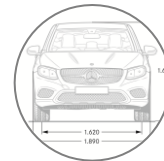

Specifications