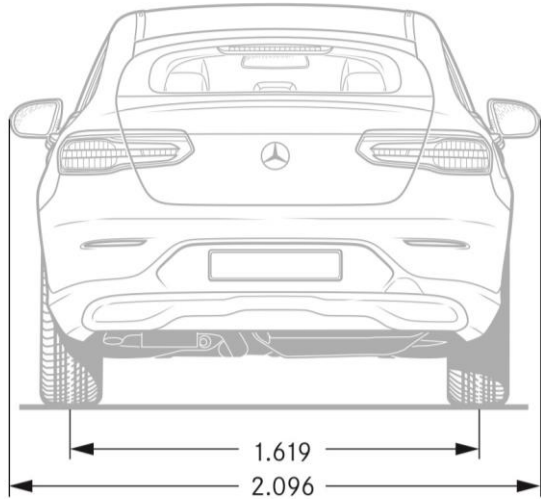

<i>GLC 300 4MATIC</i>
Engine Configuration	2.0L inline-4 turbo engine
Power (hp)	241
Torque (lb-ft)	273
Displacement (cc)	1,991
Acceleration 0-60 mph (sec)	6.4
Fuel Economy (Cty/Hwy/Comb)	21/28/24
Top Speed (mph)	130
Fuel Requirement (Octane)	91
# Valves per cylinder	4
Compression	10.7 : 1
Transmission	9G-TRONIC
Transmission Speeds	9
Drive Configuration	Rear-Wheel Drive
Fuel Tank Size (gallons)	17.4
Trunk Size (cubic feet)	56.5
Curb Weight (lbs)	4,001
Vehicle Length (in.)	183.3
Vehicle Width w/ exterior mirrors (in.)	74.4
Vehicle Height (in.)	64.5
Wheelbase (in.)	113.1
Track Width Front/Rear (in.)	63.9/63.7
Coefficient of Drag (Cd)	0.31

Specifications* – GLC 300 4MATIC