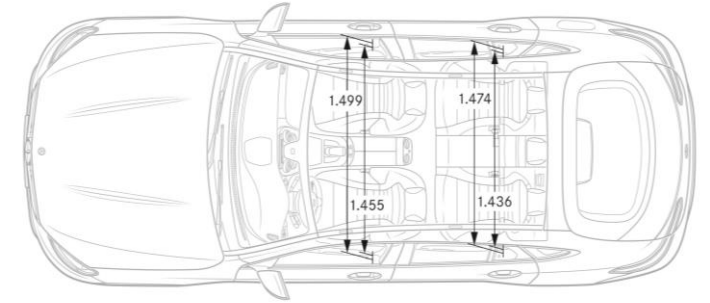

<i>GLC 300 4MATIC</i>
Engine Configuration	2.0L inline-4 turbo engine
Power (hp)	241
Torque (lb-ft)	273
Displacement (cc)	1,991
Acceleration 0-60 mph (sec)	6.4
Fuel Economy (Cty/Hwy/Comb)	21/28/24
Top Speed (mph)	130
Fuel Requirement (Octane)	91
# Valves per cylinder	4
Compression	10.7 : 1
Transmission	9G-TRONIC
Transmission Speeds	9
Drive Configuration	Rear-Wheel Drive
Fuel Tank Size (gallons)	17.4
Trunk Size (cubic feet)	56.5
Curb Weight (lbs)	4,001
Vehicle Length (in.)	183.3
Vehicle Width w/ exterior mirrors (in.)	74.4
Vehicle Height (in.)	64.5
Wheelbase (in.)	113.1
Track Width Front/Rear (in.)	63.9/63.7
Coefficient of Drag (Cd)	0.31

Specifications* – GLC 300 4MATIC