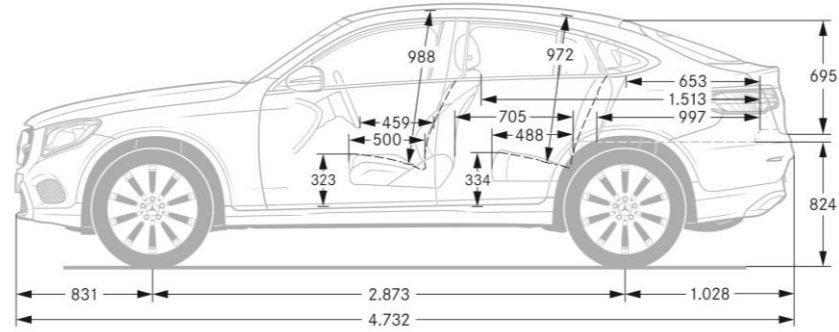

<i>GLC 300 4MATIC</i>
Engine Configuration	2.0L inline-4 turbo engine
Power (hp)	241
Torque (lb-ft)	273
Displacement (cc)	1,991
Acceleration 0-60 mph (sec)	6.4
Fuel Economy (Cty/Hwy/Comb)	21/28/24
Top Speed (mph)	130
Fuel Requirement (Octane)	91
# Valves per cylinder	4
Compression	10.7 : 1
Transmission	9G-TRONIC
Transmission Speeds	9
Drive Configuration	Rear-Wheel Drive
Fuel Tank Size (gallons)	17.4
Trunk Size (cubic feet)	56.5
Curb Weight (lbs)	4,001
Vehicle Length (in.)	183.3
Vehicle Width w/ exterior mirrors (in.)	74.4
Vehicle Height (in.)	64.5
Wheelbase (in.)	113.1
Track Width Front/Rear (in.)	63.9/63.7
Coefficient of Drag (Cd)	0.31

Specifications* – GLC 300 4MATIC