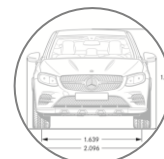

Specifications