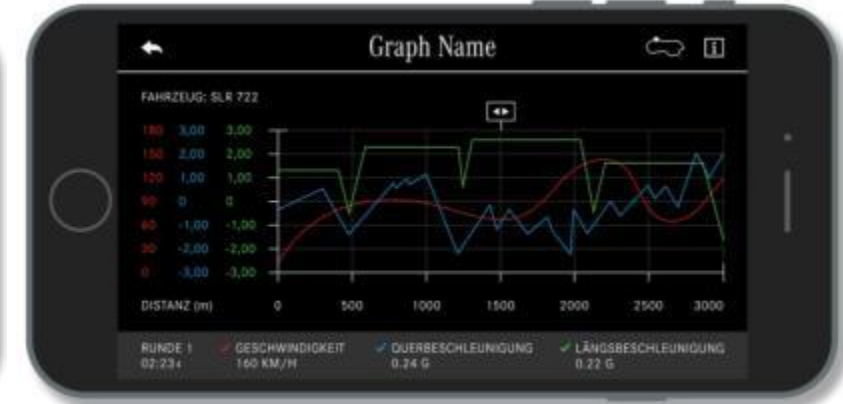

### AMG Track Pace App for Apple iPhone® (255)

Option price: \$XXXX

Requires Multimedia Package (320)

With the "AMG Track Pace" app, a smartphone can be turned into a personal racing engineer. This enables lap/sector times or even videos to be recorded and analyzed. Another attractive feature is the option to exchange data with other AMG drivers e.g. via social networks.

Overview of the AMG Track Pace app:

- Stores vehicle-specific data (e.g. speed, acceleration) as well as lap and sector times
- Video recordings via smartphone/GoPro are also possible
- Driving ability can be analyzed and improved in a targeted manner
- Connection via WLAN
- Exchange data with other AMG drivers via social networks such as Facebook (Share function) or the AMG Private Lounge