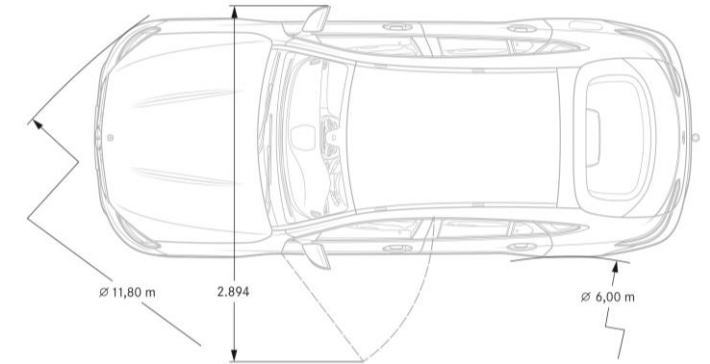

<i>GLC 300 4MATIC</i>
Engine Configuration	2.0L inline-4 turbo engine
Power (hp)	241
Torque (lb-ft)	273
Displacement (cc)	1,991
Acceleration 0-60 mph (sec)	6.4
Fuel Economy (Cty/Hwy/Comb)	21/28/24
Top Speed (mph)	130
Fuel Requirement (Octane)	91
# Valves per cylinder	4
Compression	10.7 : 1
Transmission	9G-TRONIC
Transmission Speeds	9
Drive Configuration	Rear-Wheel Drive
Fuel Tank Size (gallons)	17.4
Trunk Size (cubic feet)	56.5
Curb Weight (lbs)	4,001
Vehicle Length (in.)	183.3
Vehicle Width w/ exterior mirrors (in.)	74.4
Vehicle Height (in.)	64.5
Wheelbase (in.)	113.1
Track Width Front/Rear (in.)	63.9/63.7
Coefficient of Drag (Cd)	0.31

Specifications* – GLC 300 4MATIC