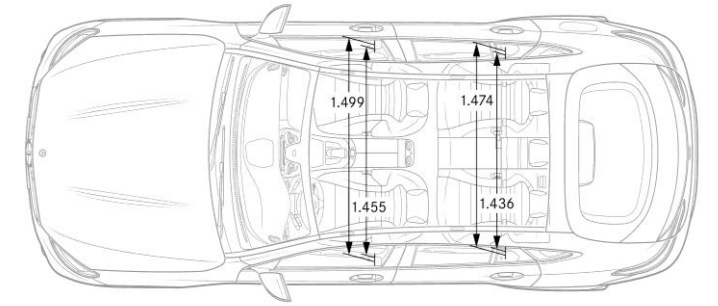

<i>AMG GLC 43</i>	<i>AMG GLC 63</i>	<i>AMG GLC63 S</i>
Engine Configuration	AMG-enhanced 3.0L V6 biturbo engine	Handcrafted AMG 4.0L V8 biturbo	Handcrafted AMG 4.0L V8 biturbo
Power (hp)	362	469	503
Torque (lb-ft)	384	479	516
Displacement (cc)	2,996	3,982	3,982
Acceleration 0-60 mph (sec)	4.8	3.9	3.7
Fuel Economy (Cty/Hwy/Comb)	18/24/20	Tbd	Tbd
Top Speed (mph)	130 (lim.)	155 (lim.)	174 (lim.)
Fuel Requirement (Octane)	91	91	91
# Valves per cylinder	4	4	4
Compression	10.7 : 1	10.5 : 1	10.5 : 1
Transmission	AMG-enhanced 9G-TRONIC	AMG SPEEDSHIFT® MCT 9-Speed	AMG SPEEDSHIFT® MCT 9-Speed
Transmission Speeds	9	9	9
Drive Configuration	All-Wheel Drive	All-Wheel Drive	All-Wheel Drive
Fuel Tank Size (gallons)	17.4	17.4	17.4
Max luggage capacity (cubic feet)	56.5	49.4	Tbd
Curb Weight (lbs)	3,926	4,268	4,290
Vehicle Length (in.)	186.1	186.8	186.8
Vehicle Width w/ exterior mirrors (in.)	82.5	82.5	82.5
Vehicle Height (in.)	62.4	62.1	62.4
Wheelbase (in.)	113.1	113.1	113.1
Track Width Front/Rear (in.)	64.5/65.2	66.3/65.7	65.4/64.9
Coefficient of Drag (Cd)	n/a	n/a	n/a

Specifications* – GLC 43 Coupe 4MATIC