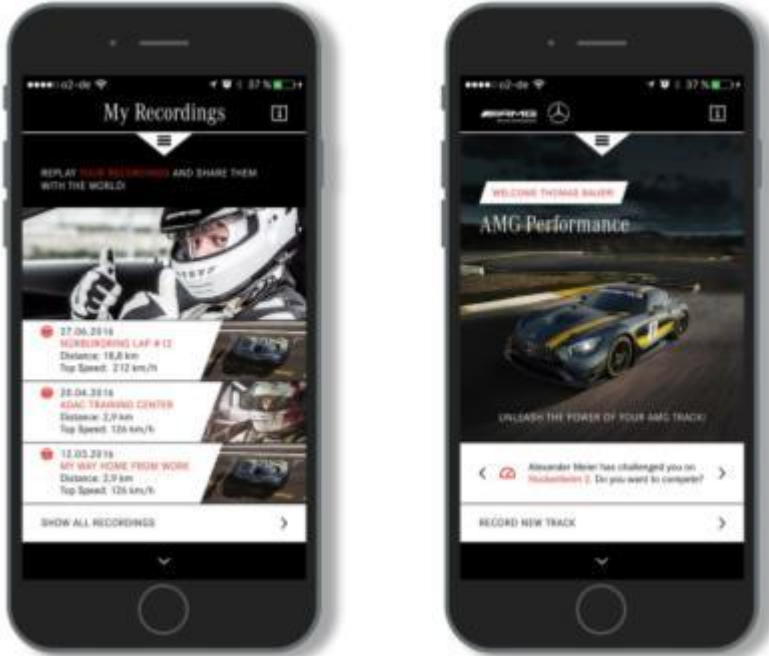

AMG Track Pace App for Apple iPhone® (255)

AMG Track Pace App for Apple iPhone® (255)

Option price: $150

Requires Multimedia Package (320)

With the "AMG Track Pace" app, a smartphone can be turned into a personal racing engineer. This enables lap/sector times or even videos to be recorded and analyzed. Another attractive feature is the option to exchange data with other AMG drivers e.g. via social networks.

Overview of the AMG Track Pace app:

- Stores vehicle-specific data (e.g. speed, acceleration) as well as lap and sector times
- Video recordings via smartphone/GoPro are also possible
- Driving ability can be analyzed and improved in a targeted manner
- Connection via WLAN
- Exchange data with other AMG drivers via social networks such as Facebook (Share function) or the AMG Private Lounge