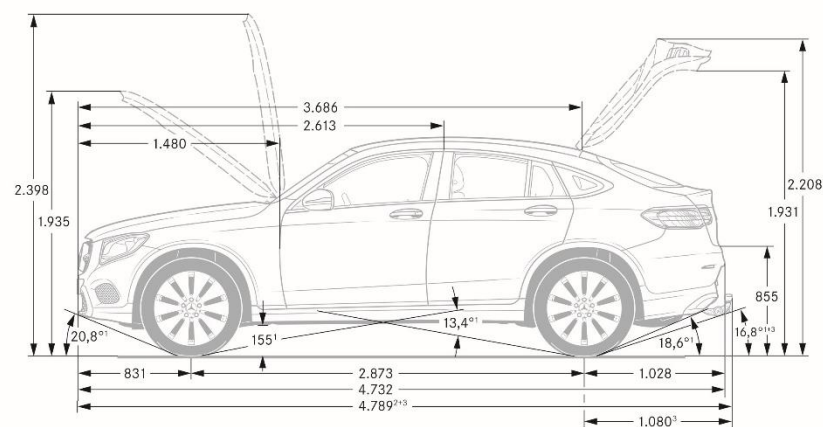

<i>GLC 300 4MATIC</i>
Engine Configuration	2.0L inline-4 turbo engine
Power (hp)	241
Torque (lb-ft)	273
Displacement (cc)	1,991
Acceleration 0-60 mph (sec)	6.4
Fuel Economy (Cty/Hwy/Comb)	21/28/24
Top Speed (mph)	130
Fuel Requirement (Octane)	91
# Valves per cylinder	4
Compression	10.7 : 1
Transmission	9G-TRONIC
Transmission Speeds	9
Drive Configuration	Rear-Wheel Drive
Fuel Tank Size (gallons)	17.4
Trunk Size (cubic feet)	56.5
Curb Weight (lbs)	4,001
Vehicle Length (in.)	183.3
Vehicle Width w/ exterior mirrors (in.)	74.4
Vehicle Height (in.)	64.5
Wheelbase (in.)	113.1
Track Width Front/Rear (in.)	63.9/63.7
Coefficient of Drag (Cd)	0.31

Specifications* – GLC 300 4MATIC