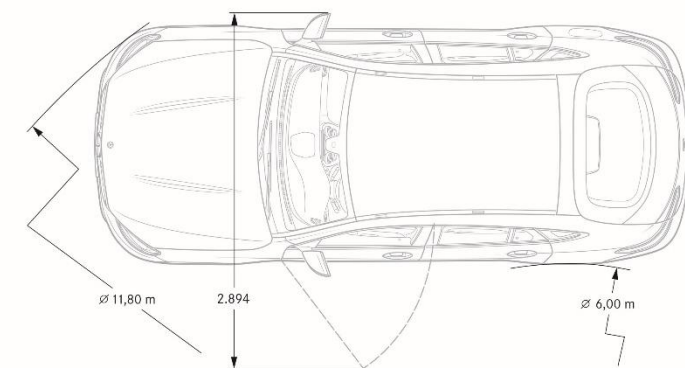

<i>GLC 300 4MATIC</i>
Engine Configuration	2.0L inline-4 turbo engine
Power (hp)	241
Torque (lb-ft)	273
Displacement (cc)	1,991
Acceleration 0-60 mph (sec)	6.4
Fuel Economy (Cty/Hwy/Comb)	21/28/24
Top Speed (mph)	130
Fuel Requirement (Octane)	91
# Valves per cylinder	4
Compression	10.7 : 1
Transmission	9G-TRONIC
Transmission Speeds	9
Drive Configuration	Rear-Wheel Drive
Fuel Tank Size (gallons)	17.4
Trunk Size (cubic feet)	56.5
Curb Weight (lbs)	4,001
Vehicle Length (in.)	183.3
Vehicle Width w/ exterior mirrors (in.)	74.4
Vehicle Height (in.)	64.5
Wheelbase (in.)	113.1
Track Width Front/Rear (in.)	63.9/63.7
Coefficient of Drag (Cd)	0.31

Specifications* – GLC 300 4MATIC