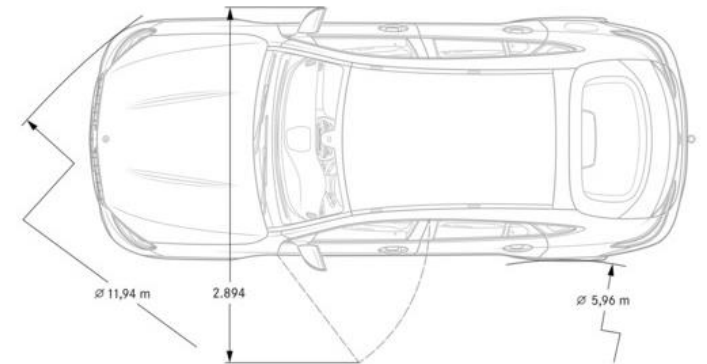

Specifications* – GLC 63 Coupe 4MATIC+