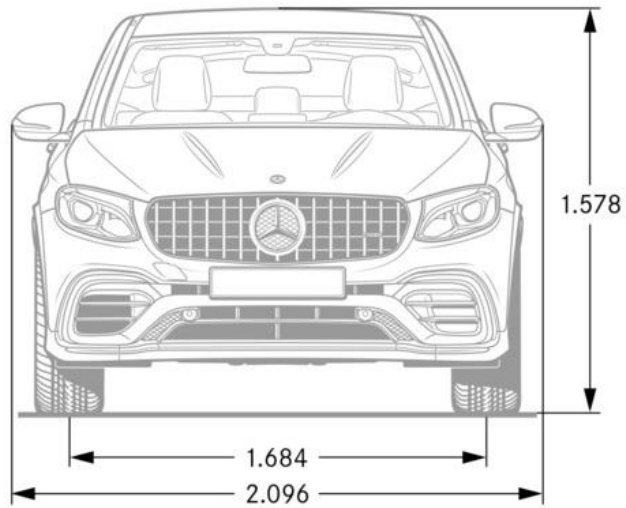

Specifications* – GLC 63 Coupe 4MATIC+