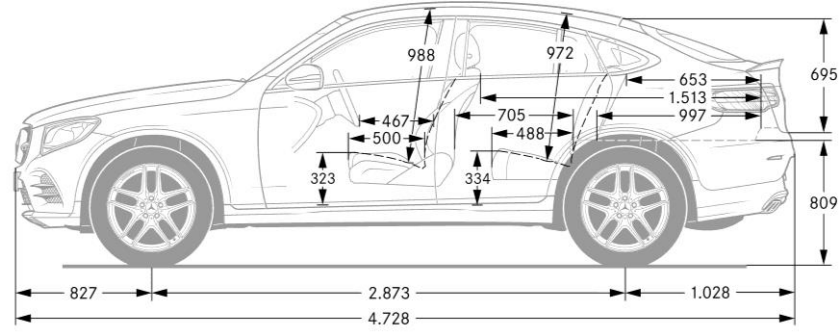

<i>AMG GLC 43</i>	<i>AMG GLC 63</i>	<i>AMG GLC63 S</i>
Engine Configuration	AMG-enhanced 3.0L V6 biturbo engine	Handcrafted AMG 4.0L V8 biturbo	Handcrafted AMG 4.0L V8 biturbo
Power (hp)	362	469	503
Torque (lb-ft)	384	479	516
Displacement (cc)	2,996	3,982	3,982
Acceleration 0-60 mph (sec)	4.8	3.9	3.7
Fuel Economy (Cty/Hwy/Comb)	18/24/20	Tbd	Tbd
Top Speed (mph)	130 (lim.)	155 (lim.)	174 (lim.)
Fuel Requirement (Octane)	91	91	91
# Valves per cylinder	4	4	4
Compression	10.7 : 1	10.5 : 1	10.5 : 1
Transmission	AMG-enhanced 9G-TRONIC	AMG SPEEDSHIFT® MCT 9-Speed	AMG SPEEDSHIFT® MCT 9-Speed
Transmission Speeds	9	9	9
Drive Configuration	All-Wheel Drive	All-Wheel Drive	All-Wheel Drive
Fuel Tank Size (gallons)	17.4	17.4	17.4
Max luggage capacity (cubic feet)	56.5	49.4	Tbd
Curb Weight (lbs)	3,926	4,268	4,290
Vehicle Length (in.)	186.1	186.8	186.8
Vehicle Width w/ exterior mirrors (in.)	82.5	82.5	82.5
Vehicle Height (in.)	62.4	62.1	62.4
Wheelbase (in.)	113.1	113.1	113.1
Track Width Front/Rear (in.)	64.5/65.2	66.3/65.7	65.4/64.9
Coefficient of Drag (Cd)	n/a	n/a	n/a

Specifications* – GLC 43 Coupe 4MATIC