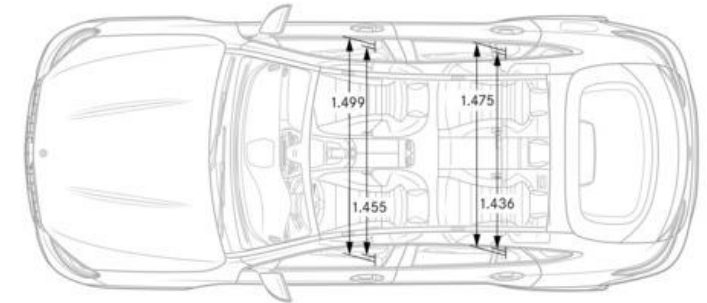

Specifications* – GLC 63 Coupe 4MATIC+