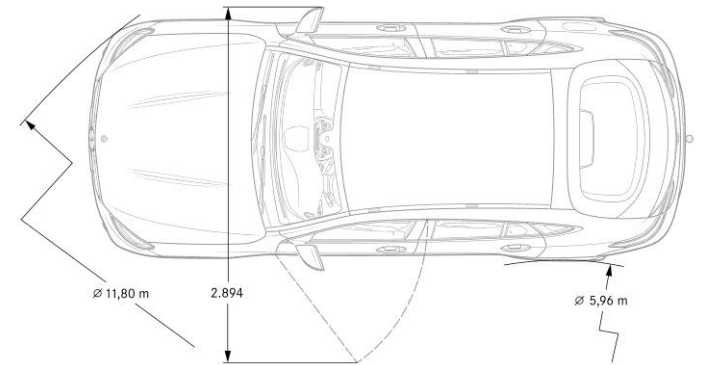

<i>AMG GLC 43</i>	<i>AMG GLC 63</i>	<i>AMG GLC63 S</i>
Engine Configuration	AMG-enhanced 3.0L V6 biturbo engine	Handcrafted AMG 4.0L V8 biturbo	Handcrafted AMG 4.0L V8 biturbo
Power (hp)	362	469	503
Torque (lb-ft)	384	479	516
Displacement (cc)	2,996	3,982	3,982
Acceleration 0-60 mph (sec)	4.8	3.9	3.7
Fuel Economy (Cty/Hwy/Comb)	18/24/20	Tbd	Tbd
Top Speed (mph)	130 (lim.)	155 (lim.)	174 (lim.)
Fuel Requirement (Octane)	91	91	91
# Valves per cylinder	4	4	4
Compression	10.7 : 1	10.5 : 1	10.5 : 1
Transmission	AMG-enhanced 9G-TRONIC	AMG SPEEDSHIFT® MCT 9-Speed	AMG SPEEDSHIFT® MCT 9-Speed
Transmission Speeds	9	9	9
Drive Configuration	All-Wheel Drive	All-Wheel Drive	All-Wheel Drive
Fuel Tank Size (gallons)	17.4	17.4	17.4
Max luggage capacity (cubic feet)	56.5	49.4	Tbd
Curb Weight (lbs)	3,926	4,268	4,290
Vehicle Length (in.)	186.1	186.8	186.8
Vehicle Width w/ exterior mirrors (in.)	82.5	82.5	82.5
Vehicle Height (in.)	62.4	62.1	62.4
Wheelbase (in.)	113.1	113.1	113.1
Track Width Front/Rear (in.)	64.5/65.2	66.3/65.7	65.4/64.9
Coefficient of Drag (Cd)	n/a	n/a	n/a

Specifications* – GLC 43 Coupe 4MATIC