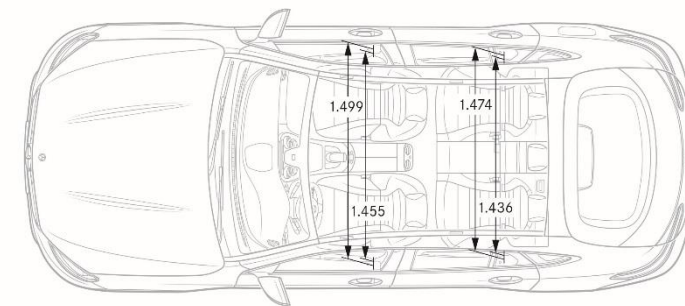

<i>GLC 300 4MATIC</i>
Engine Configuration	2.0L inline-4 turbo engine
Power (hp)	241
Torque (lb-ft)	273
Displacement (cc)	1,991
Acceleration 0-60 mph (sec)	6.4
Fuel Economy (Cty/Hwy/Comb)	21/28/24
Top Speed (mph)	130
Fuel Requirement (Octane)	91
# Valves per cylinder	4
Compression	10.7 : 1
Transmission	9G-TRONIC
Transmission Speeds	9
Drive Configuration	Rear-Wheel Drive
Fuel Tank Size (gallons)	17.4
Trunk Size (cubic feet)	56.5
Curb Weight (lbs)	4,001
Vehicle Length (in.)	183.3
Vehicle Width w/ exterior mirrors (in.)	74.4
Vehicle Height (in.)	64.5
Wheelbase (in.)	113.1
Track Width Front/Rear (in.)	63.9/63.7
Coefficient of Drag (Cd)	0.31

Specifications* – GLC 300 4MATIC