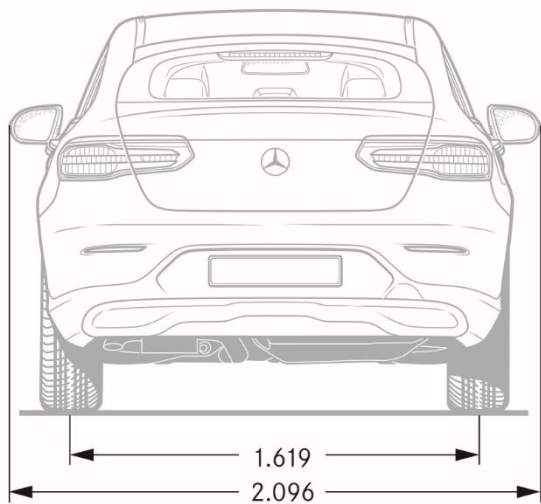

<i>GLC 300 4MATIC</i>
Engine Configuration	2.0L inline-4 turbo engine
Power (hp)	241
Torque (lb-ft)	273
Displacement (cc)	1,991
Acceleration 0-60 mph (sec)	6.4
Fuel Economy (Cty/Hwy/Comb)	21/28/24
Top Speed (mph)	130
Fuel Requirement (Octane)	91
# Valves per cylinder	4
Compression	10.7 : 1
Transmission	9G-TRONIC
Transmission Speeds	9
Drive Configuration	Rear-Wheel Drive
Fuel Tank Size (gallons)	17.4
Trunk Size (cubic feet)	56.5
Curb Weight (lbs)	4,001
Vehicle Length (in.)	183.3
Vehicle Width w/ exterior mirrors (in.)	74.4
Vehicle Height (in.)	64.5
Wheelbase (in.)	113.1
Track Width Front/Rear (in.)	63.9/63.7
Coefficient of Drag (Cd)	0.31

Specifications* – GLC 300 4MATIC