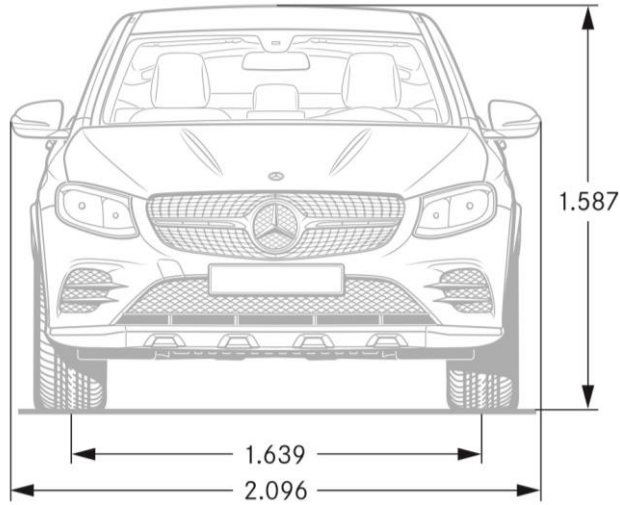

<i>AMG GLC 43</i>	<i>AMG GLC 63</i>	<i>AMG GLC63 S</i>
Engine Configuration	AMG-enhanced 3.0L V6 biturbo engine	Handcrafted AMG 4.0L V8 biturbo	Handcrafted AMG 4.0L V8 biturbo
Power (hp)	362	469	503
Torque (lb-ft)	384	479	516
Displacement (cc)	2,996	3,982	3,982
Acceleration 0-60 mph (sec)	4.8	3.9	3.7
Fuel Economy (Cty/Hwy/Comb)	18/24/20	Tbd	Tbd
Top Speed (mph)	130 (lim.)	155 (lim.)	174 (lim.)
Fuel Requirement (Octane)	91	91	91
# Valves per cylinder	4	4	4
Compression	10.7 : 1	10.5 : 1	10.5 : 1
Transmission	AMG-enhanced 9G-TRONIC	AMG SPEEDSHIFT® MCT 9-Speed	AMG SPEEDSHIFT® MCT 9-Speed
Transmission Speeds	9	9	9
Drive Configuration	All-Wheel Drive	All-Wheel Drive	All-Wheel Drive
Fuel Tank Size (gallons)	17.4	17.4	17.4
Max luggage capacity (cubic feet)	56.5	49.4	Tbd
Curb Weight (lbs)	3,926	4,268	4,290
Vehicle Length (in.)	186.1	186.8	186.8
Vehicle Width w/ exterior mirrors (in.)	82.5	82.5	82.5
Vehicle Height (in.)	62.4	62.1	62.4
Wheelbase (in.)	113.1	113.1	113.1
Track Width Front/Rear (in.)	64.5/65.2	66.3/65.7	65.4/64.9
Coefficient of Drag (Cd)	n/a	n/a	n/a

Specifications* – GLC 43 Coupe 4MATIC