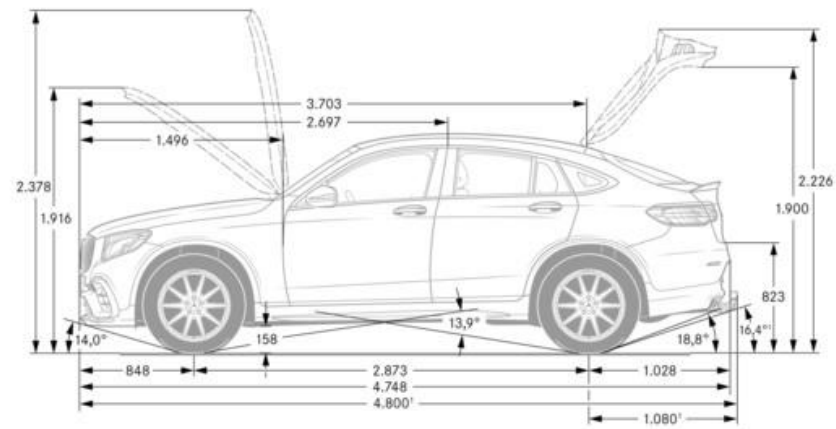

Specifications* – GLC 63 Coupe 4MATIC+