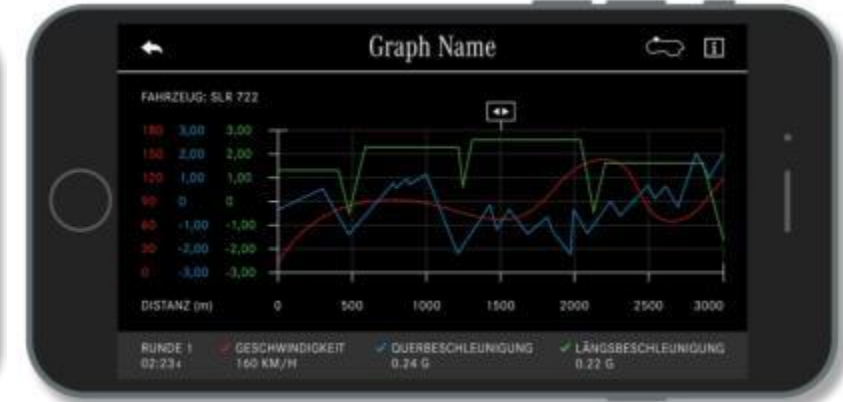

### AMG Track Pace App for Apple iPhone® (255)

Option price: \$150

Requires Multimedia Package (320)

With the "AMG Track Pace" app, a smartphone can be turned into a personal racing engineer. This enables lap/sector times or even videos to be recorded and analyzed. Another attractive feature is the option to exchange data with other AMG drivers e.g. via social networks.

Overview of the AMG Track Pace app:

- Stores vehicle-specific data (e.g. speed, acceleration) as well as lap and sector times
- Video recordings via smartphone/GoPro are also possible
- Driving ability can be analyzed and improved in a targeted manner
- Connection via WLAN
- Exchange data with other AMG drivers via social networks such as Facebook (Share function) or the AMG Private Lounge