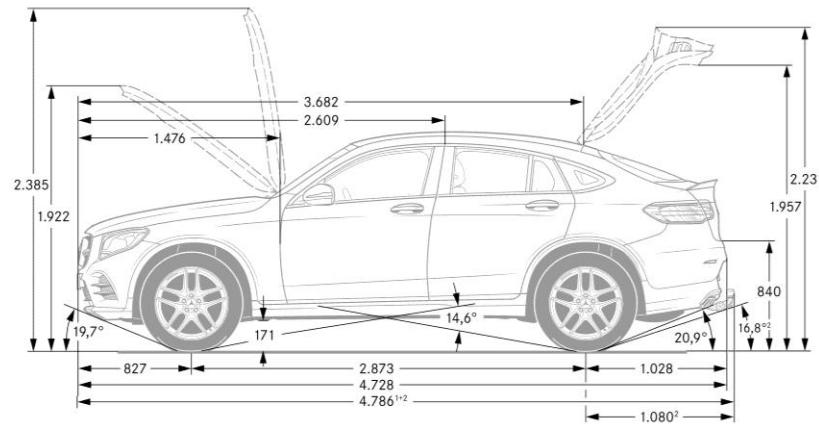

<i>AMG GLC 43</i>	<i>AMG GLC 63</i>	<i>AMG GLC63 S</i>
Engine Configuration	AMG-enhanced 3.0L V6 biturbo engine	Handcrafted AMG 4.0L V8 biturbo	Handcrafted AMG 4.0L V8 biturbo
Power (hp)	362	469	503
Torque (lb-ft)	384	479	516
Displacement (cc)	2,996	3,982	3,982
Acceleration 0-60 mph (sec)	4.8	3.9	3.7
Fuel Economy (Cty/Hwy/Comb)	18/24/20	Tbd	Tbd
Top Speed (mph)	130 (lim.)	155 (lim.)	174 (lim.)
Fuel Requirement (Octane)	91	91	91
# Valves per cylinder	4	4	4
Compression	10.7 : 1	10.5 : 1	10.5 : 1
Transmission	AMG-enhanced 9G-TRONIC	AMG SPEEDSHIFT® MCT 9-Speed	AMG SPEEDSHIFT® MCT 9-Speed
Transmission Speeds	9	9	9
Drive Configuration	All-Wheel Drive	All-Wheel Drive	All-Wheel Drive
Fuel Tank Size (gallons)	17.4	17.4	17.4
Max luggage capacity (cubic feet)	56.5	49.4	Tbd
Curb Weight (lbs)	3,926	4,268	4,290
Vehicle Length (in.)	186.1	186.8	186.8
Vehicle Width w/ exterior mirrors (in.)	82.5	82.5	82.5
Vehicle Height (in.)	62.4	62.1	62.4
Wheelbase (in.)	113.1	113.1	113.1
Track Width Front/Rear (in.)	64.5/65.2	66.3/65.7	65.4/64.9
Coefficient of Drag (Cd)	n/a	n/a	n/a

Specifications* – GLC 43 Coupe 4MATIC