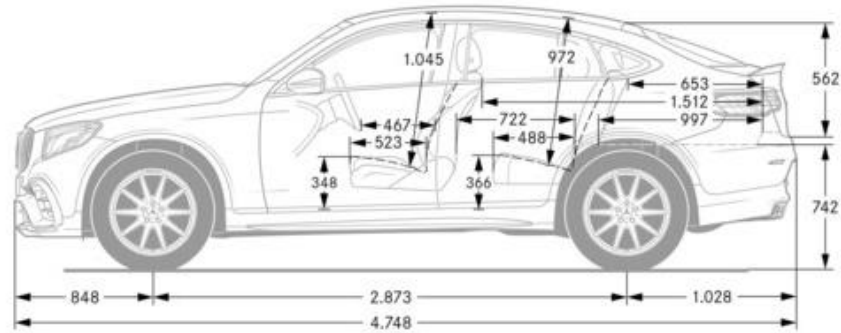

Specifications* – GLC 63 Coupe 4MATIC+