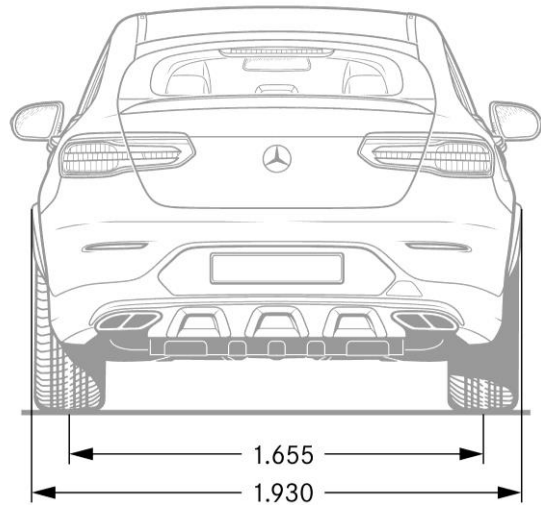

<i>AMG GLC 43</i>	<i>AMG GLC 63</i>	<i>AMG GLC63 S</i>
Engine Configuration	AMG-enhanced 3.0L V6 biturbo engine	Handcrafted AMG 4.0L V8 biturbo	Handcrafted AMG 4.0L V8 biturbo
Power (hp)	362	469	503
Torque (lb-ft)	384	479	516
Displacement (cc)	2,996	3,982	3,982
Acceleration 0-60 mph (sec)	4.8	3.9	3.7
Fuel Economy (Cty/Hwy/Comb)	18/24/20	Tbd	Tbd
Top Speed (mph)	130 (lim.)	155 (lim.)	174 (lim.)
Fuel Requirement (Octane)	91	91	91
# Valves per cylinder	4	4	4
Compression	10.7 : 1	10.5 : 1	10.5 : 1
Transmission	AMG-enhanced 9G-TRONIC	AMG SPEEDSHIFT® MCT 9-Speed	AMG SPEEDSHIFT® MCT 9-Speed
Transmission Speeds	9	9	9
Drive Configuration	All-Wheel Drive	All-Wheel Drive	All-Wheel Drive
Fuel Tank Size (gallons)	17.4	17.4	17.4
Max luggage capacity (cubic feet)	56.5	49.4	Tbd
Curb Weight (lbs)	3,926	4,268	4,290
Vehicle Length (in.)	186.1	186.8	186.8
Vehicle Width w/ exterior mirrors (in.)	82.5	82.5	82.5
Vehicle Height (in.)	62.4	62.1	62.4
Wheelbase (in.)	113.1	113.1	113.1
Track Width Front/Rear (in.)	64.5/65.2	66.3/65.7	65.4/64.9
Coefficient of Drag (Cd)	n/a	n/a	n/a

Specifications* – GLC 43 Coupe 4MATIC