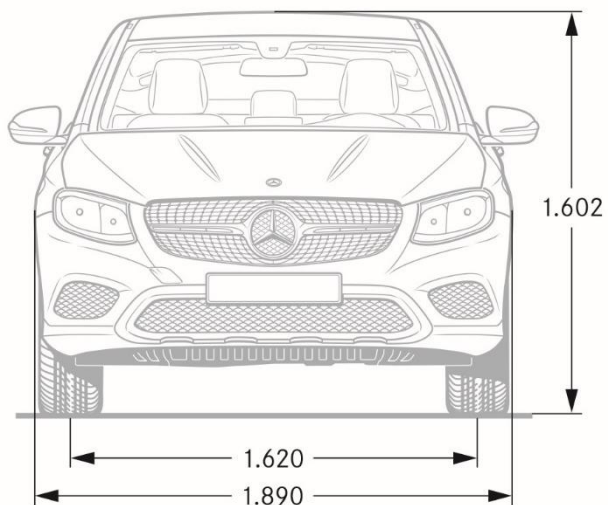

<i>GLC 300 4MATIC</i>
Engine Configuration	2.0L inline-4 turbo engine
Power (hp)	241
Torque (lb-ft)	273
Displacement (cc)	1,991
Acceleration 0-60 mph (sec)	6.4
Fuel Economy (Cty/Hwy/Comb)	21/28/24
Top Speed (mph)	130
Fuel Requirement (Octane)	91
# Valves per cylinder	4
Compression	10.7 : 1
Transmission	9G-TRONIC
Transmission Speeds	9
Drive Configuration	Rear-Wheel Drive
Fuel Tank Size (gallons)	17.4
Trunk Size (cubic feet)	56.5
Curb Weight (lbs)	4,001
Vehicle Length (in.)	183.3
Vehicle Width w/ exterior mirrors (in.)	74.4
Vehicle Height (in.)	64.5
Wheelbase (in.)	113.1
Track Width Front/Rear (in.)	63.9/63.7
Coefficient of Drag (Cd)	0.31

Specifications* – GLC 300 4MATIC