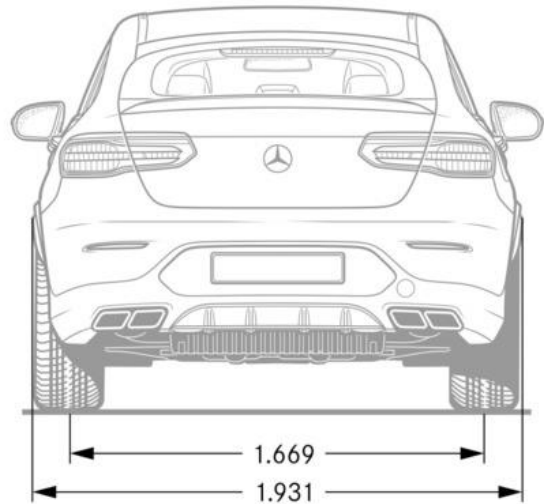

Specifications* – GLC 63 Coupe 4MATIC+