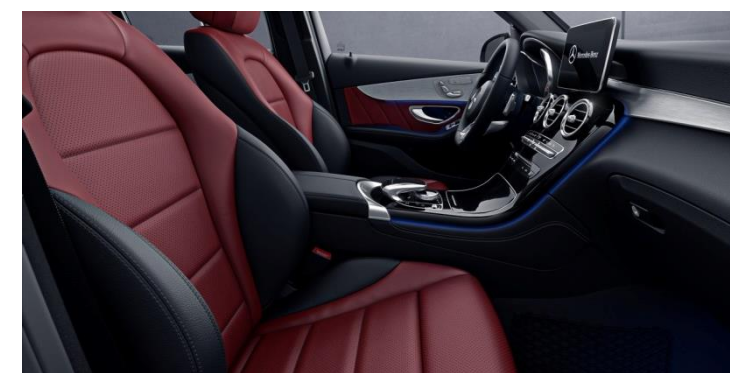

197
Two-Tone Cranberry Red & Black
Option price: $0
Requires AMG Line (321)