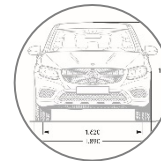

Specifications