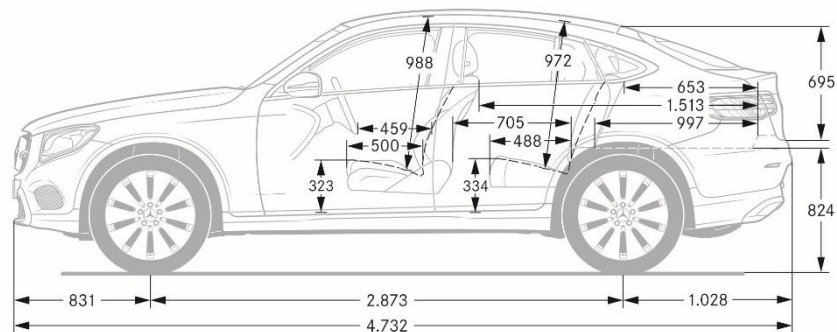

<i>GLC 300 4MATIC</i>
Engine Configuration	2.0L inline-4 turbo engine
Power (hp)	241
Torque (lb-ft)	273
Displacement (cc)	1,991
Acceleration 0-60 mph (sec)	6.4
Fuel Economy (Cty/Hwy/Comb)	21/28/24
Top Speed (mph)	130
Fuel Requirement (Octane)	91
# Valves per cylinder	4
Compression	10.7 : 1
Transmission	9G-TRONIC
Transmission Speeds	9
Drive Configuration	Rear-Wheel Drive
Fuel Tank Size (gallons)	17.4
Trunk Size (cubic feet)	56.5
Curb Weight (lbs)	4,001
Vehicle Length (in.)	183.3
Vehicle Width w/ exterior mirrors (in.)	74.4
Vehicle Height (in.)	64.5
Wheelbase (in.)	113.1
Track Width Front/Rear (in.)	63.9/63.7
Coefficient of Drag (Cd)	0.31

Specifications* – GLC 300 4MATIC