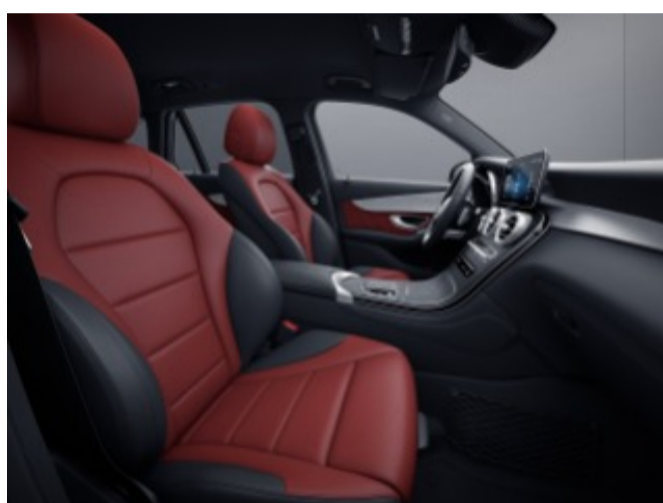

197 - AMG Cranberry Red/Black MB-Tex

Requires AMG Line (DG3)

Leather