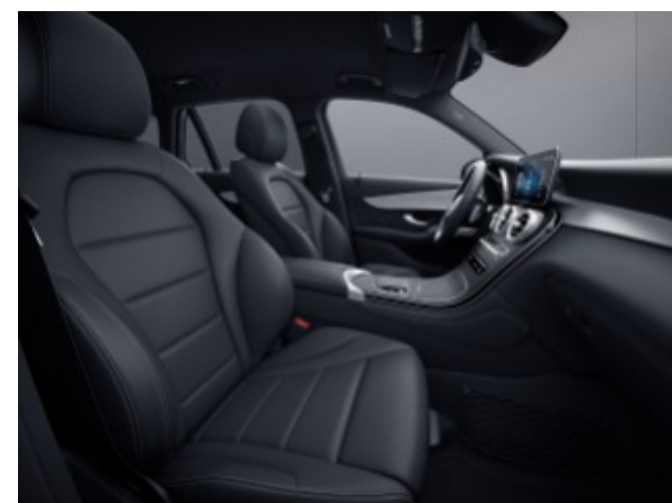

161 - AMG Black MB-Tex

Requires AMG Line (DG3)