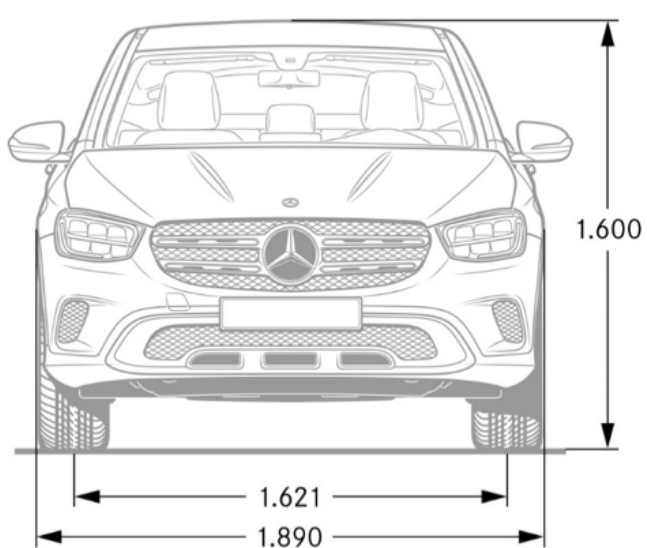

Performance

Acceleration 0-60 mph (sec) 6.2

Top Speed (mph) 130

Fuel Economy

Fuel Economy TBD

Exterior Dimensions

Vehicle Length (in.) 186.3

Vehicle Width w/ Mirrors (in.) 82.5

Vehicle Height (in.) 63

Wheelbase (in.) 113.1

Coefficient of Drag (cd) 0.33

Track Width Front/Rear (in.) 63.9/63.7

Curb Weight (lbs) 3968

Wheels and Tires

Interior Dimensions

Trunk Size (cubic feet) 49.4