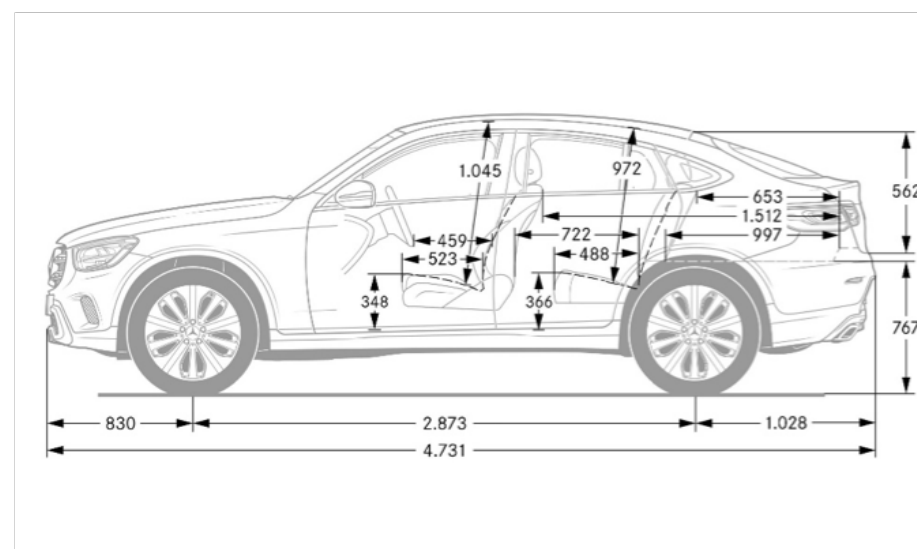

Performance

Acceleration 0-60 mph (sec) 6.2

Top Speed (mph) 130

Fuel Economy

Fuel Economy TBD

Exterior Dimensions

Vehicle Length (in.) 186.3

Vehicle Width w/ Mirrors (in.) 82.5

Vehicle Height (in.) 63

Wheelbase (in.) 113.1

Coefficient of Drag (cd) 0.33

Track Width Front/Rear (in.) 63.9/63.7

Curb Weight (lbs) 3968

Wheels and Tires

Interior Dimensions

Trunk Size (cubic feet) 49.4