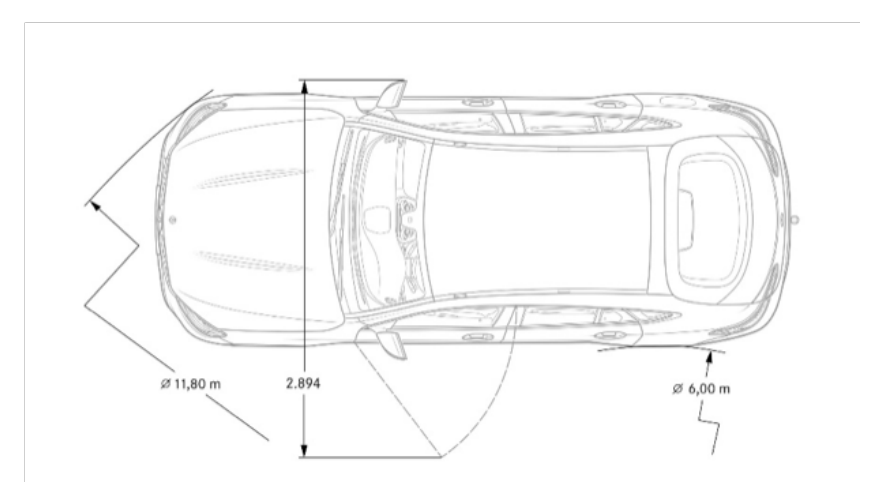

Performance

Acceleration 0-60 mph (sec) 6.2

Top Speed (mph) 130

Fuel Economy

Fuel Economy TBD

Exterior Dimensions

Vehicle Length (in.) 186.3

Vehicle Width w/ Mirrors (in.) 82.5

Vehicle Height (in.) 63

Wheelbase (in.) 113.1

Coefficient of Drag (cd) 0.33

Track Width Front/Rear (in.) 63.9/63.7

Curb Weight (lbs) 3968

Wheels and Tires

Interior Dimensions

Trunk Size (cubic feet) 49.4