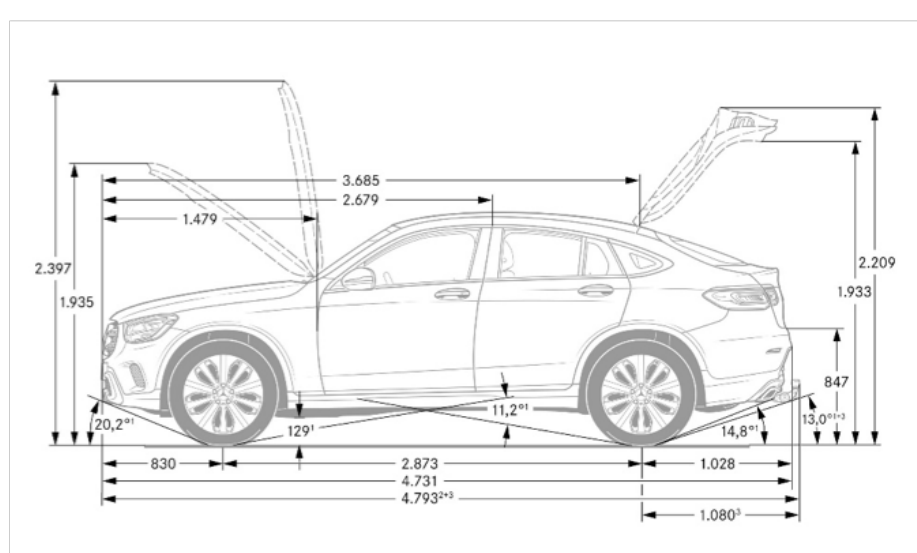

Performance

Acceleration 0-60 mph (sec) 6.2

Top Speed (mph) 130

Fuel Economy

Fuel Economy TBD

Exterior Dimensions

Vehicle Length (in.) 186.3

Vehicle Width w/ Mirrors (in.) 82.5

Vehicle Height (in.) 63

Wheelbase (in.) 113.1

Coefficient of Drag (cd) 0.33

Track Width Front/Rear (in.) 63.9/63.7

Curb Weight (lbs) 3968

Wheels and Tires

Interior Dimensions

Trunk Size (cubic feet) 49.4

Options In Detail

Gallery