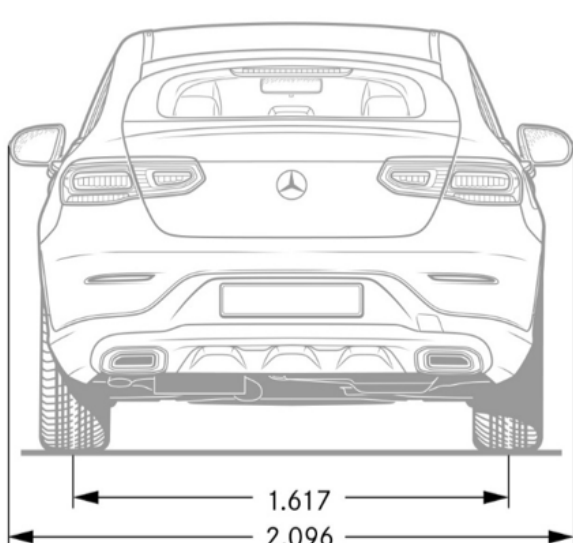

Performance

Acceleration 0-60 mph (sec) 6.2

Top Speed (mph) 130

Fuel Economy

Fuel Economy TBD

Exterior Dimensions

Vehicle Length (in.) 186.3

Vehicle Width w/ Mirrors (in.) 82.5

Vehicle Height (in.) 63

Wheelbase (in.) 113.1

Coefficient of Drag (cd) 0.33

Track Width Front/Rear (in.) 63.9/63.7

Curb Weight (lbs) 3968

Wheels and Tires

Interior Dimensions

Trunk Size (cubic feet) 49.4