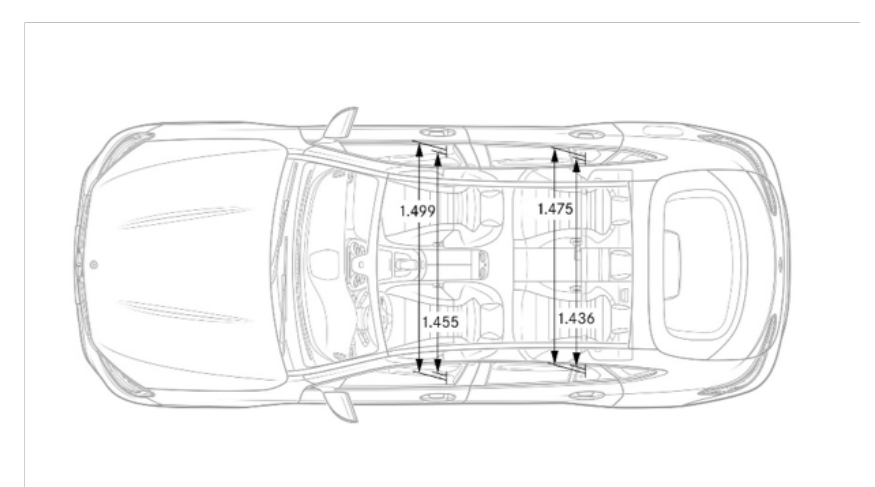

Performance

Acceleration 0-60 mph (sec) 6.2

Top Speed (mph) 130

Fuel Economy

Fuel Economy TBD

Exterior Dimensions

Vehicle Length (in.) 186.3

Vehicle Width w/ Mirrors (in.) 82.5

Vehicle Height (in.) 63

Wheelbase (in.) 113.1

Coefficient of Drag (cd) 0.33

Track Width Front/Rear (in.) 63.9/63.7

Curb Weight (lbs) 3968

Wheels and Tires

Interior Dimensions

Trunk Size (cubic feet) 49.4