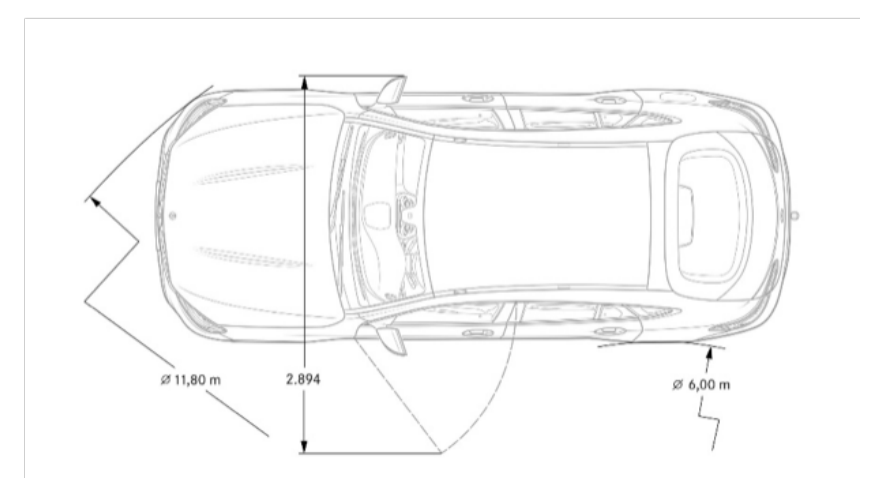

Specifications

GLC300C4

Chassis

Drivetrain

Transmission	9G-TRONIC
Transmission Speeds	9
Drive Configuration	All-Wheel Drive

Engine

Engine Configuration	2.0L inline-4 turbo engine
Power (hp)	255 hp (ICE), 23 hp (ISG)
Torque (lb-ft)	295 lb-ft (ICE), 148 lb-ft (ISG)
Fuel Requirement (Octane)	91
Compression	10.5 : 1
Fuel Tank Size (gallons)	17.4
# Valves per Cylinder	4
Displacement (cc)	1,991

Performance

Acceleration 0-60 mph (sec)	6.2
Top Speed (mph)	130

Fuel Economy

Fuel Economy	TBD

Exterior Dimensions

Vehicle Length (in.)	187.5
Vehicle Width w/ Mirrors (in.)	82.5
Vehicle Height (in.)	64
Wheelbase (in.)	113.7
Coefficient of Drag (cd)	0.27
Track Width Front/Rear (in.)	64.1/64.6
Curb Weight (lbs)	TBA

Wheels and Tires

Interior Dimensions

Trunk Size (cubic feet)	52.6