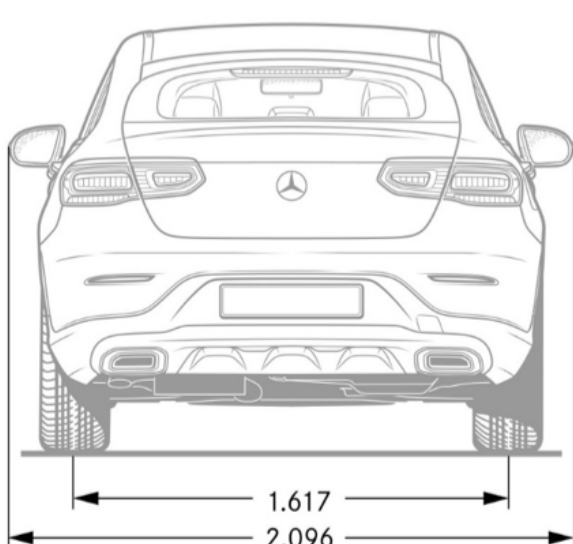

Specifications

GLC300C4

Chassis

Drivetrain

Transmission	9G-TRONIC
Transmission Speeds	9
Drive Configuration	All-Wheel Drive

Engine

Engine Configuration	2.0L inline-4 turbo engine
Power (hp)	255 hp (ICE), 23 hp (ISG)
Torque (lb-ft)	295 lb-ft (ICE), 148 lb-ft (ISG)
Fuel Requirement (Octane)	91
Compression	10.5 : 1
Fuel Tank Size (gallons)	17.4
# Valves per Cylinder	4
Displacement (cc)	1,991

Performance

Acceleration 0-60 mph (sec)	6.2
Top Speed (mph)	130

Fuel Economy

Fuel Economy	TBD

Exterior Dimensions

Vehicle Length (in.)	187.5
Vehicle Width w/ Mirrors (in.)	82.5
Vehicle Height (in.)	64
Wheelbase (in.)	113.7
Coefficient of Drag (cd)	0.27
Track Width Front/Rear (in.)	64.1/64.6
Curb Weight (lbs)	TBA

Wheels and Tires

Interior Dimensions

Trunk Size (cubic feet)	52.6