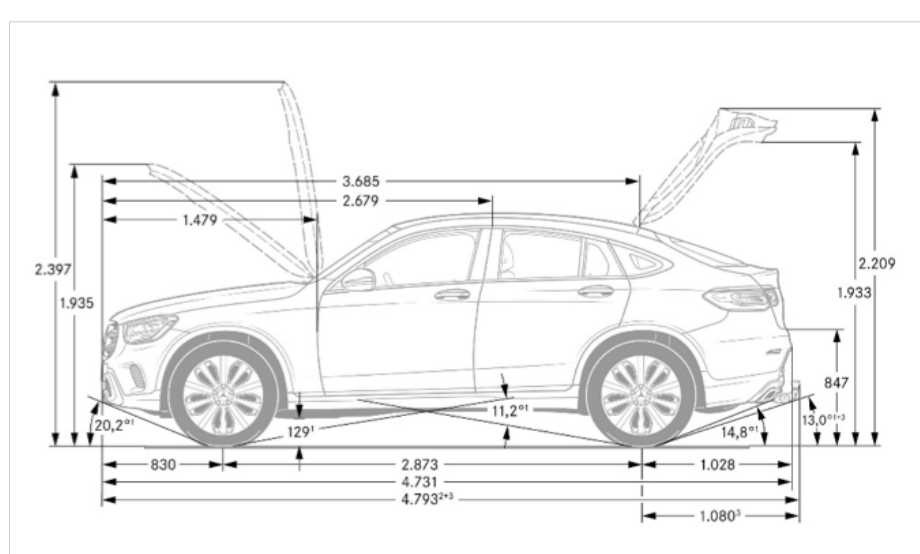

Specifications

GLC300C4

Chassis

Drivetrain

Transmission	9G-TRONIC
Transmission Speeds	9
Drive Configuration	All-Wheel Drive

Engine

Engine Configuration	2.0L inline-4 turbo engine
Power (hp)	255 hp (ICE), 23 hp (ISG)
Torque (lb-ft)	295 lb-ft (ICE), 148 lb-ft (ISG)
Fuel Requirement (Octane)	91
Compression	10.5 : 1
Fuel Tank Size (gallons)	17.4
# Valves per Cylinder	4
Displacement (cc)	1,991

Performance

Acceleration 0-60 mph (sec)	6.2
Top Speed (mph)	130

Fuel Economy

Fuel Economy	TBD

Exterior Dimensions

Vehicle Length (in.)	187.5
Vehicle Width w/ Mirrors (in.)	82.5
Vehicle Height (in.)	64
Wheelbase (in.)	113.7
Coefficient of Drag (cd)	0.27
Track Width Front/Rear (in.)	64.1/64.6
Curb Weight (lbs)	TBA

Wheels and Tires

Interior Dimensions

Trunk Size (cubic feet)	52.6