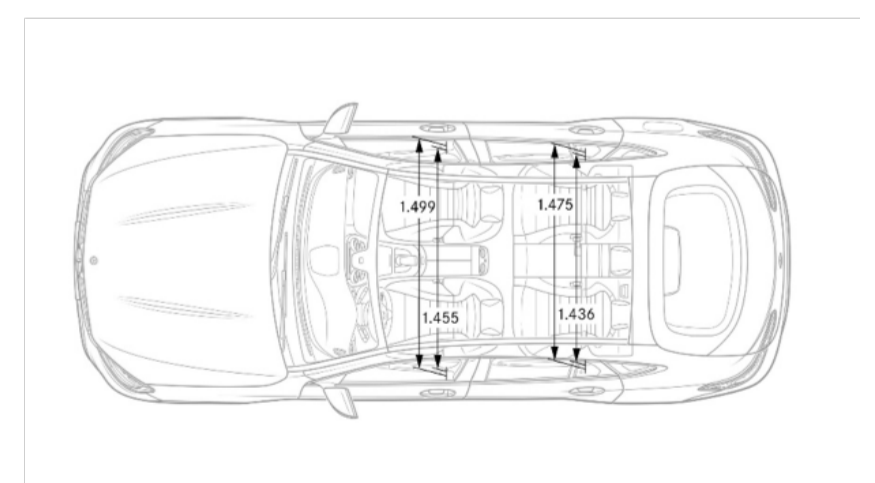

Specifications

GLC300C4

Chassis

Drivetrain

Transmission	9G-TRONIC
Transmission Speeds	9
Drive Configuration	All-Wheel Drive

Engine

Engine Configuration	2.0L inline-4 turbo engine
Power (hp)	255 hp (ICE), 23 hp (ISG)
Torque (lb-ft)	295 lb-ft (ICE), 148 lb-ft (ISG)
Fuel Requirement (Octane)	91
Compression	10.5 : 1
Fuel Tank Size (gallons)	17.4
# Valves per Cylinder	4
Displacement (cc)	1,991

Performance

Acceleration 0-60 mph (sec)	6.2
Top Speed (mph)	130

Fuel Economy

Fuel Economy	TBD

Exterior Dimensions

Vehicle Length (in.)	187.5
Vehicle Width w/ Mirrors (in.)	82.5
Vehicle Height (in.)	64
Wheelbase (in.)	113.7
Coefficient of Drag (cd)	0.27
Track Width Front/Rear (in.)	64.1/64.6
Curb Weight (lbs)	TBA

Wheels and Tires

Interior Dimensions

Trunk Size (cubic feet)	52.6