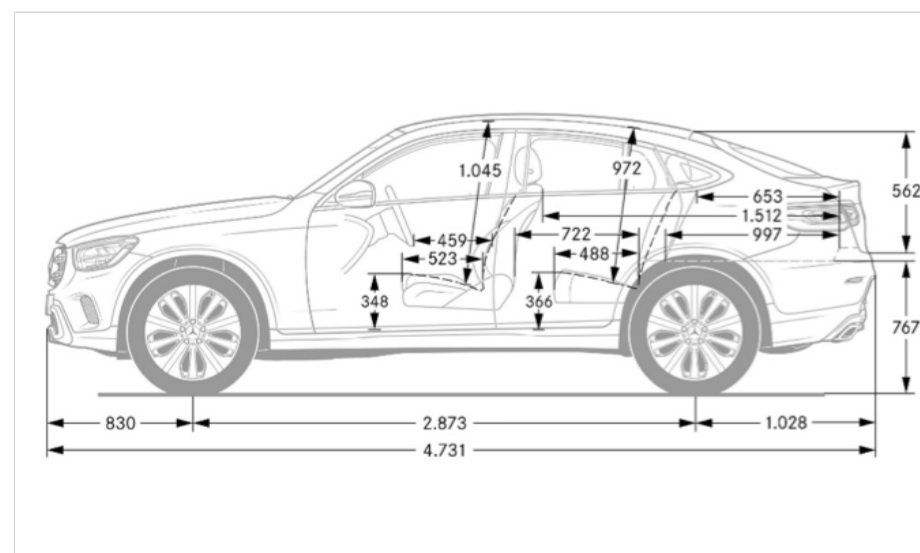

Specifications

GLC300C4

Chassis

Drivetrain

Transmission	9G-TRONIC
Transmission Speeds	9
Drive Configuration	All-Wheel Drive

Engine

Engine Configuration	2.0L inline-4 turbo engine
Power (hp)	255 hp (ICE), 23 hp (ISG)
Torque (lb-ft)	295 lb-ft (ICE), 148 lb-ft (ISG)
Fuel Requirement (Octane)	91
Compression	10.5 : 1
Fuel Tank Size (gallons)	17.4
# Valves per Cylinder	4
Displacement (cc)	1,991

Performance

Acceleration 0-60 mph (sec)	6.2
Top Speed (mph)	130

Fuel Economy

Fuel Economy	TBD

Exterior Dimensions

Vehicle Length (in.)	187.5
Vehicle Width w/ Mirrors (in.)	82.5
Vehicle Height (in.)	64
Wheelbase (in.)	113.7
Coefficient of Drag (cd)	0.27
Track Width Front/Rear (in.)	64.1/64.6
Curb Weight (lbs)	TBA

Wheels and Tires

Interior Dimensions

Trunk Size (cubic feet)	52.6