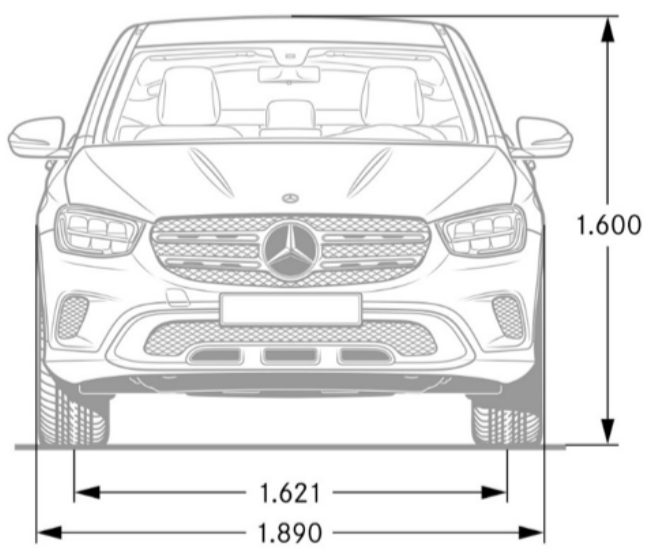

Specifications

GLC300C4

Chassis

Drivetrain

Transmission	9G-TRONIC
Transmission Speeds	9
Drive Configuration	All-Wheel Drive

Engine

Engine Configuration	2.0L inline-4 turbo engine
Power (hp)	255 hp (ICE), 23 hp (ISG)
Torque (lb-ft)	295 lb-ft (ICE), 148 lb-ft (ISG)
Fuel Requirement (Octane)	91
Compression	10.5 : 1
Fuel Tank Size (gallons)	17.4
# Valves per Cylinder	4
Displacement (cc)	1,991

Performance

Acceleration 0-60 mph (sec)	6.2
Top Speed (mph)	130

Fuel Economy

Fuel Economy	TBD

Exterior Dimensions

Vehicle Length (in.)	187.5
Vehicle Width w/ Mirrors (in.)	82.5
Vehicle Height (in.)	64
Wheelbase (in.)	113.7
Coefficient of Drag (cd)	0.27
Track Width Front/Rear (in.)	64.1/64.6
Curb Weight (lbs)	TBA

Wheels and Tires

Interior Dimensions

Trunk Size (cubic feet)	52.6