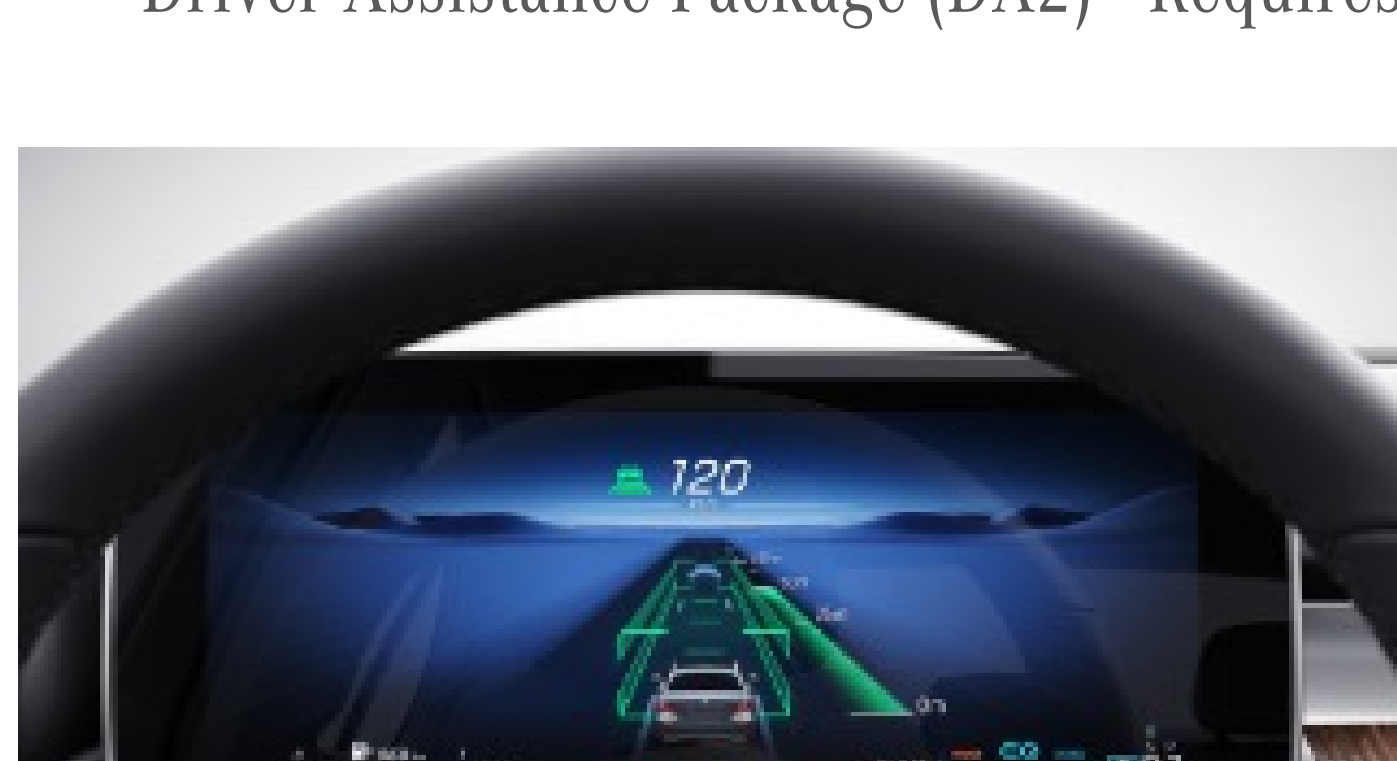

Features:

- The Driver Assistance Package features Level 2 automated driving. State-of-the-art driving assistance systems support the driver according to the situation in terms of speed adjustment, steering, lane changes and the risk of collision. The risk of accidents is reduced - passengers and other road users are effectively protected.
- Drivers are afforded a great degree of relief in monotonous traffic during lengthy trips, for example, and in bumper-to-bumper driving or traffic jams as well as before curves, roundabouts, T-junctions and the end of traffic jams, etc.
- The fusion of different radar, ultrasound and camera sensors, map and navigation data, and live traffic information gives the customer more functionality compared to standard/individual functions.

• The Driver Assistance Package Includes:

- Active Distance Assist DISTRONIC
- Active Speed Limit Assist with response to changing speed limits
- Active Stop-and-Go Assist
- Extended automatic restarting
- Route-based speed adaptation
- Active Steering Assist
- Active Lane Change Assist
- Active Emergency Stop Assist
- Evasive Steering Assist
- Active Blind Spot Assist with exit warning
- Active Brake Assist with turning and crossing function
- End-of-Traffic Emergency Braking
- PRE-SAFE® PLUS
- PRE-SAFE® Impulse Side