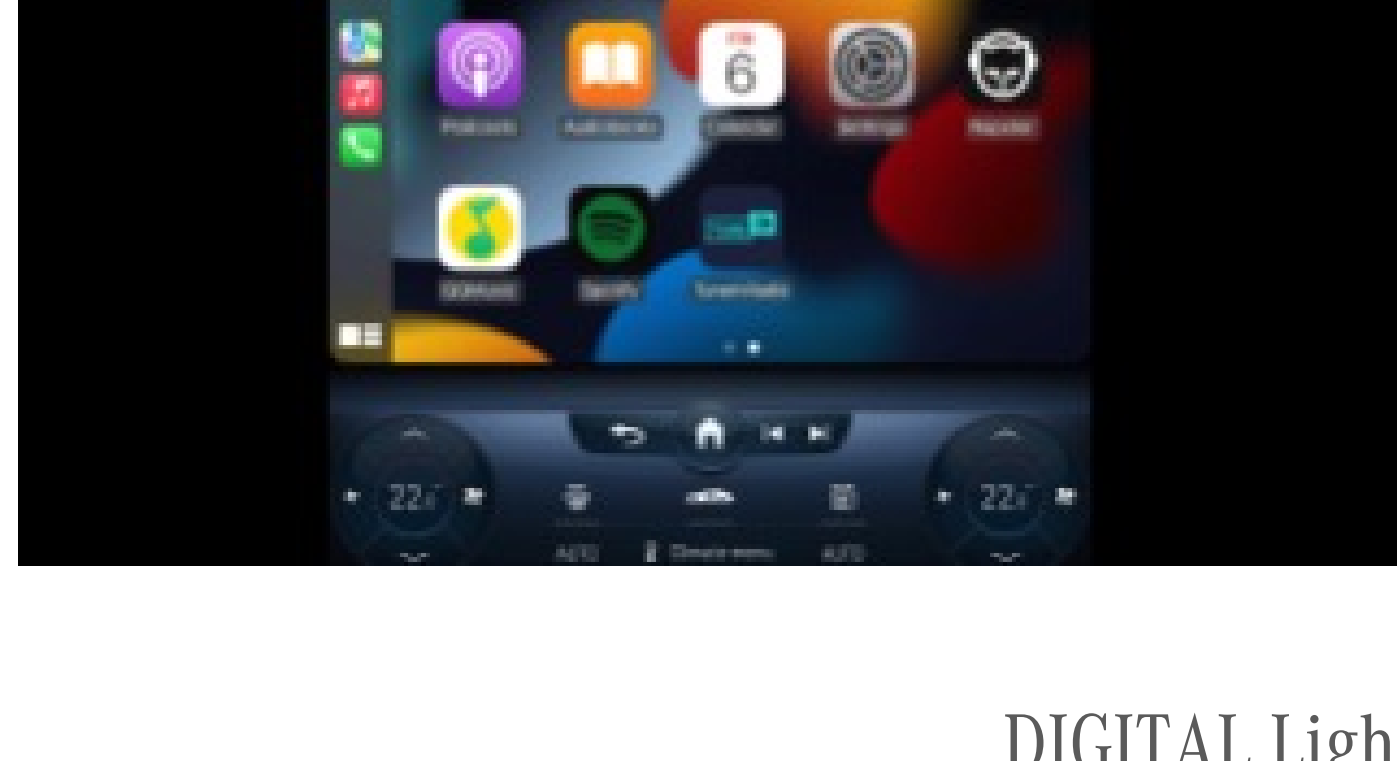

Wireless Smartphone Integration - Apple Carplay, Android Auto (Standard)

Features:

- Smartphone Integration connects the mobile phone with the multimedia system wirelessly via Apple CarPlay™ or Android Auto™. This gives you convenient access to the most important apps on your smartphone.

DIGITAL Light - PAX (in DX2)

Features:

- HD system with projection module (more than 1 million pixels per headlamp), which uses data from the camera, sensors and the navigation system to calculate the brightness value for each individual pixel in near real time
- Background module MULTIBEAM LED
- DIGITAL LIGHT projection functions, depending on local approval regulations
  - Projection function for lines (30U), for example as guide lines in roadworks
  - Projection function for symbols (42U), e.g. as a direction symbol for lane correction when departing from the lane
  - Projection function for animations (43U), light shows when opening and closing the vehicle
- Ultra Wide Highbeam with maximum headlamp range close to the maximum legally permitted
- DIGITAL LIGHT projection functions, depending on local approval regulations, currently available with partial scopes in the USA