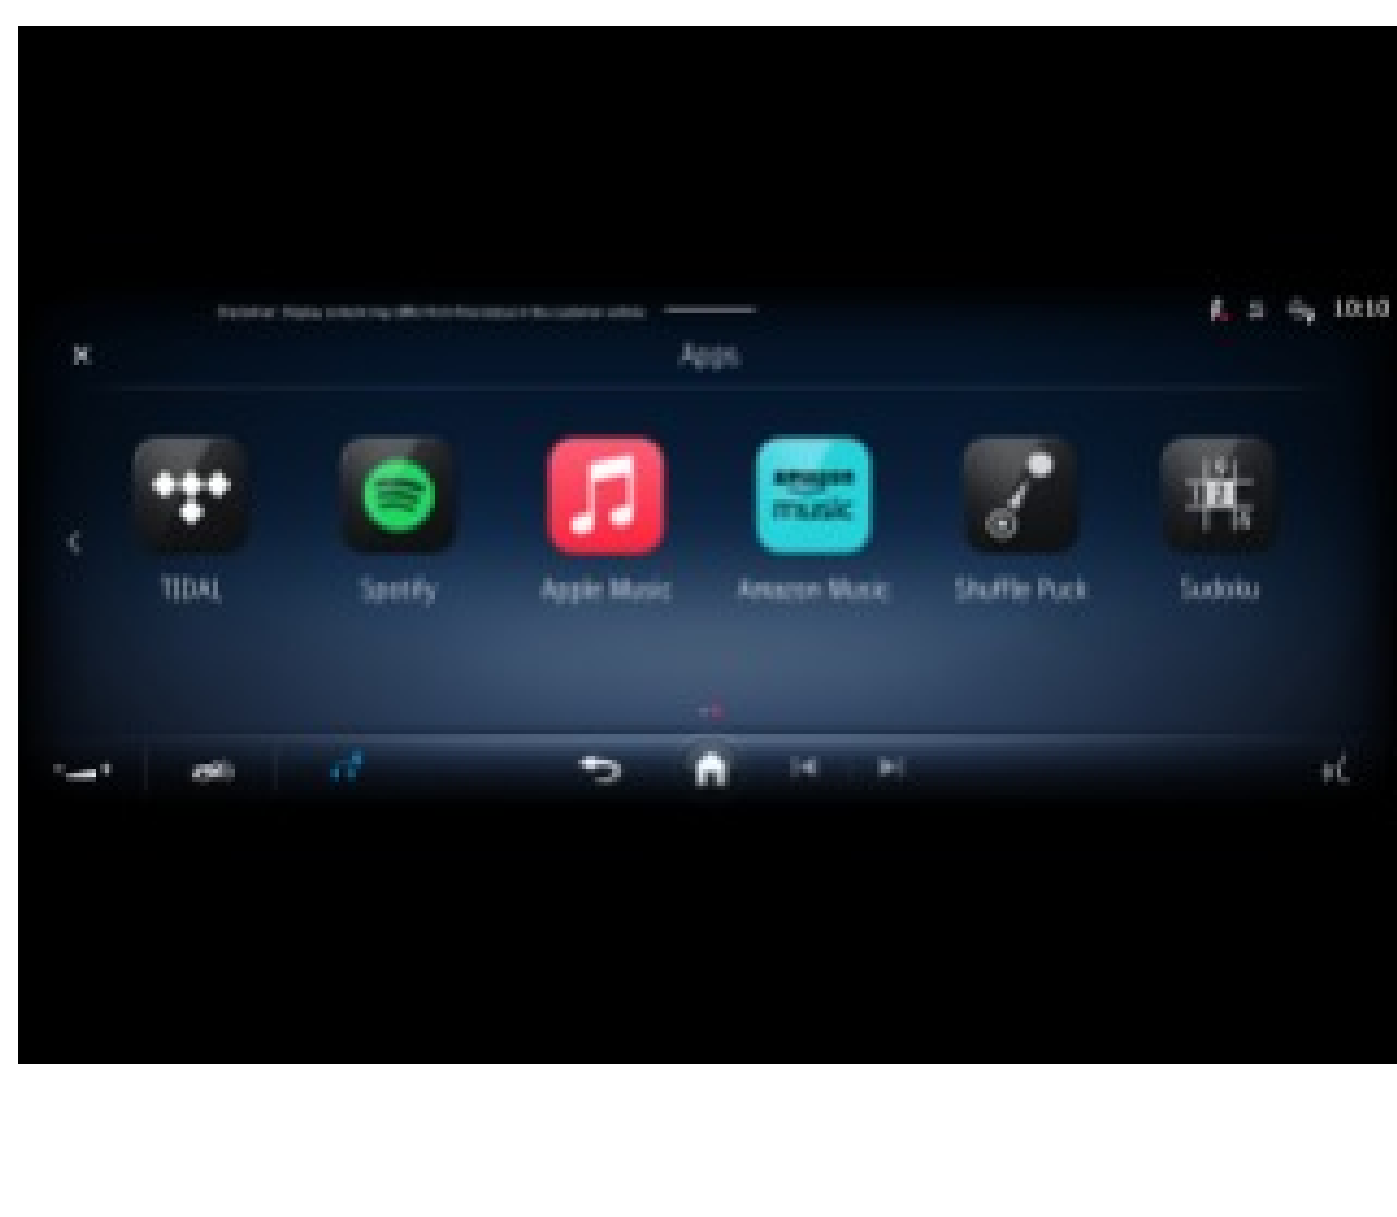

Options In Detail

Mercedes-Benz User Experience (Standard)

Features

MBUX 3rd generation offers an expandable portfolio of In-Car Apps in different categories.

- Integrated App Store to expand the multimedia offering in the vehicle from various categories such as:
  - Music streaming
  - Social media (user account required)
  - Video streaming (user account may be required)
  - Games
  - Productivity
- Native integration of Amazon Music, Apple Music and Spotify (user account required)

Click [Learn More](#) for detailed instructions on how to establish internet connection for 3rd Party Apps:

[Learn More](#)