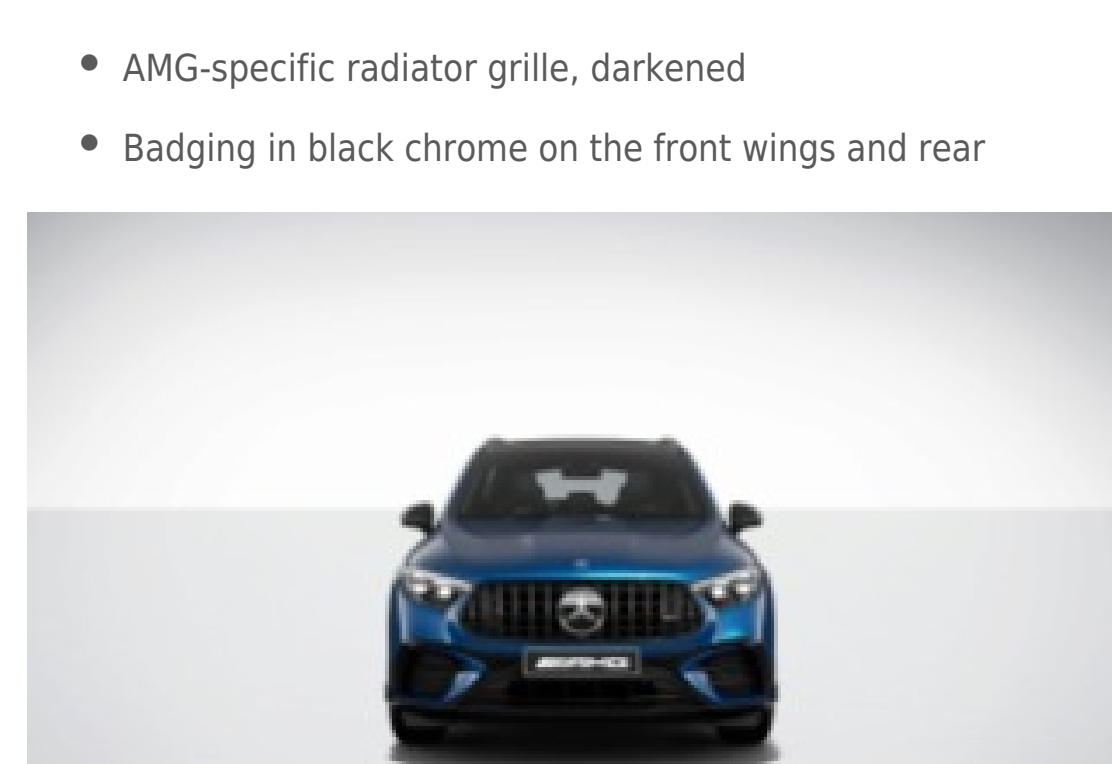

Components

- AMG-specific radiator grille, darkened
- Badging in black chrome on the front wings and rear

AMG Performance Studio Package

Emphasise the sportiness of your Mercedes-AMG with further striking elements in high-gloss black. In conjunction with the numerous, dark details of the AMG Night Package, these result in an overall image that is as equally impressive as it is expressive.

Components

- Decorative trim in the front spoiler of the AMG front apron
- AMG rear apron with short diffuser panel in high-gloss black, adopted from the Mercedes-AMG GLC 63 S E PERFORMANCE
- AMG rear apron with diffuser panel in high-gloss black, adopted from the Mercedes-AMG C 63 S E PERFORMANCE
- Flics in the side air outlets of the AMG rear apron in high-gloss black