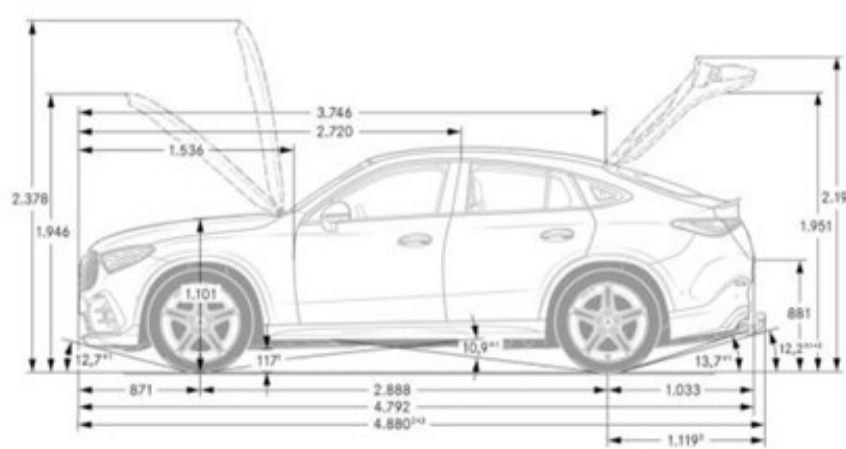

Performance

Acceleration	4.7
Top Speed	155 mph

Fuel Economy

Fuel Economy	TBD
---------------------	-----

Exterior Dimensions

Interior Dimensions

Drivetrain

Transmission	AMG SPEEDSHIFT® MCT 9G (automatic transmission with wet multi-disc start-off clutch)
Transmission Speeds	9
Drive Configuration	AMG Performance 4MATIC All-Wheel Drive System