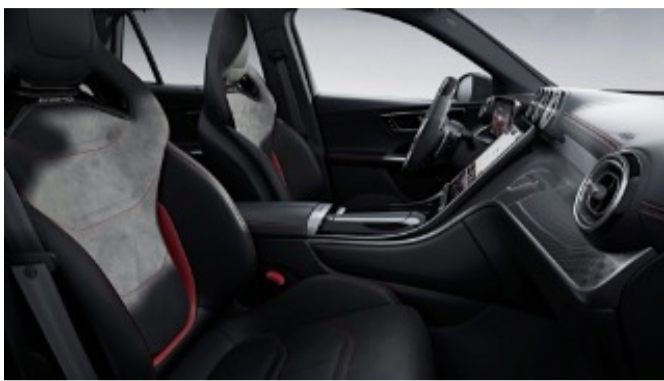

Upholstery

MB Tex

651 - Black MB-Tex/Microfiber w/ Red Accents

Shown with DE4 Performance Seat package.
This upholstery is not possible w/ 401 Seat ventilation.

661 - Black MB-Tex/Microfiber

Leather

211 - Black Leather