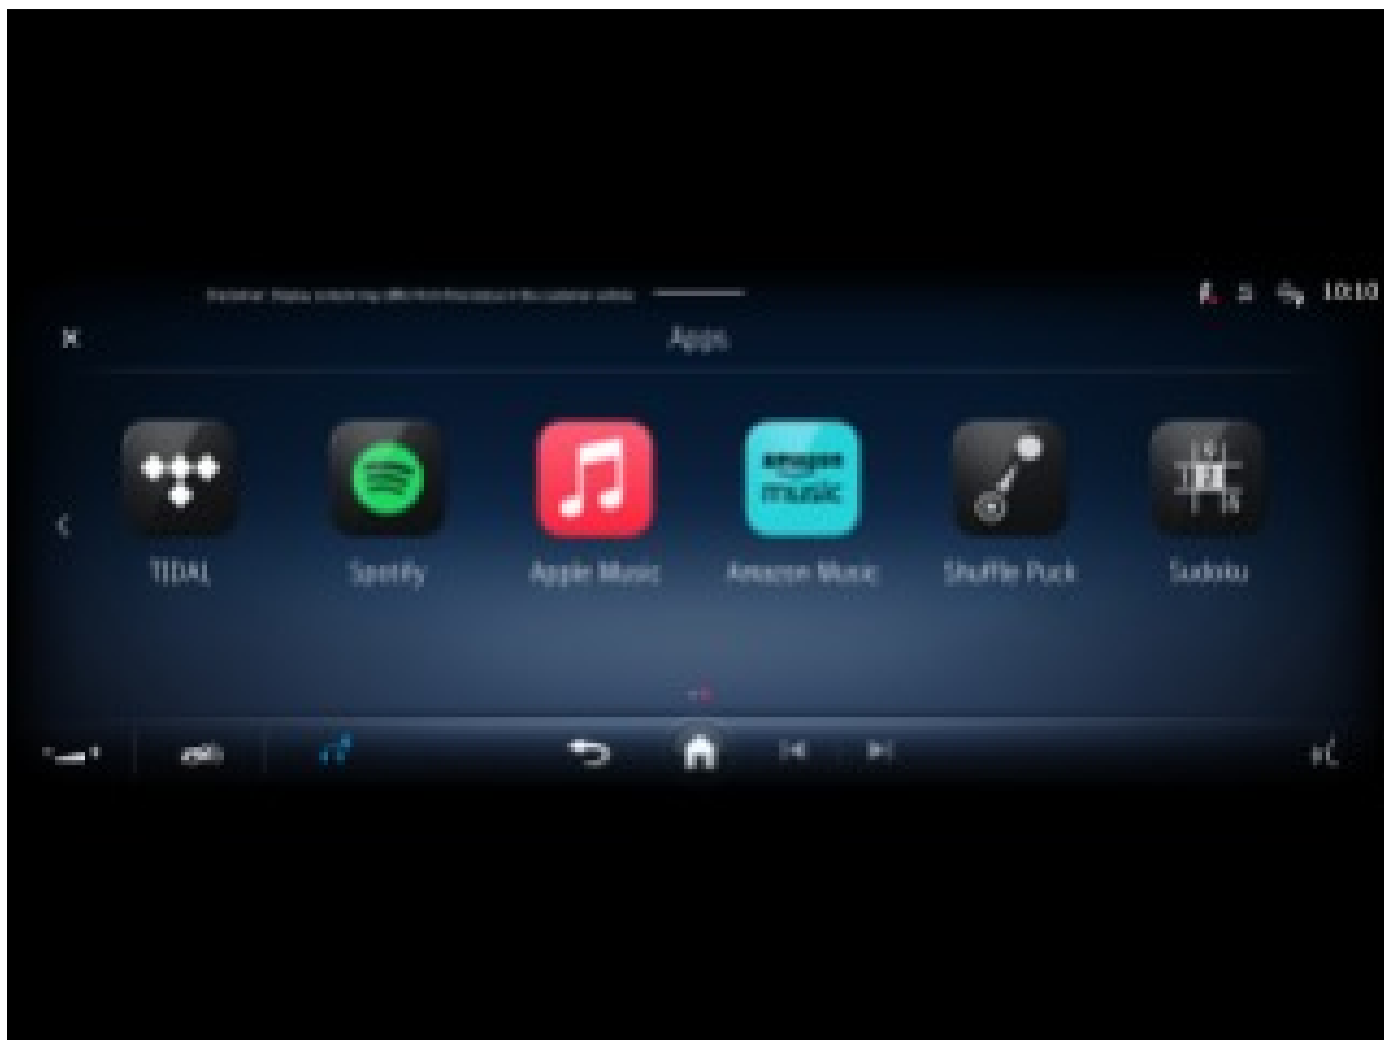

Options In Detail

Mercedes-Benz User Experience (Standard)

Features

MBUX 3rd generation offers an expandable portfolio of In-Car Apps in different categories.

- Integrated App Store to expand the multimedia offering in the vehicle from various categories such as:
  - Music streaming
  - Social media (user account required)
  - Video streaming (user account may be required)
  - Games
  - Productivity
- Native integration of Amazon Music, Apple Music and Spotify (user account required)

Click [Learn More](#) for detailed instructions on how to establish internet connection for 3rd Party Apps:

[Learn More](#)