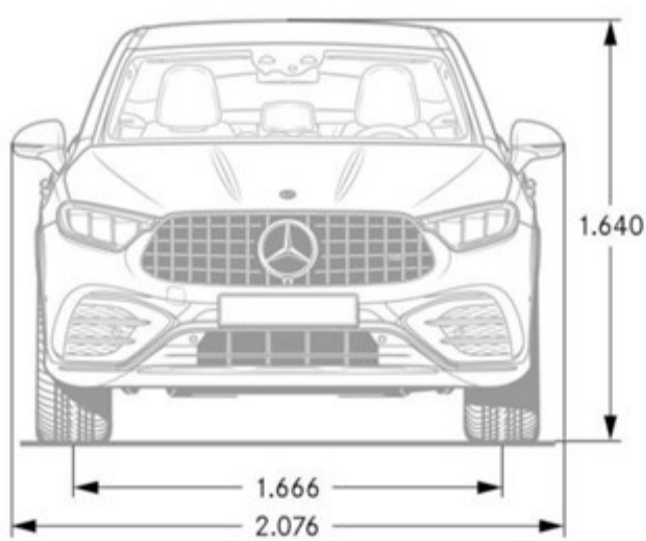

Specifications

GLC43C4

Drivetrain

Transmission	AMG SPEEDSHIFT® MCT 9-Speed Transmission
Transmission Speeds	9
Drive Configuration	AMG Performance 4MATIC All-Wheel Drive System

Engine

Engine Configuration	Handcrafted AMG 2.0L Inline-4 Turbo Engine w/ Hybrid Assist
Power (hp)	416 hp (ICE), 13 hp (RSG)
Torque (lb-ft)	369 lb-ft
Fuel Requirement (Octane)	91
Compression	10.0:1
Fuel Tank Size (gallons)	16.4
Displacement (cc)	1,991
# Valves per Cylinder	4

Performance

Acceleration	4.7
Top Speed	155 mph

Fuel Economy

Fuel Economy	TBD
---------------------	-----

Exterior Dimensions

Interior Dimensions

Drivetrain

Transmission	AMG SPEEDSHIFT® MCT 9G (automatic transmission with wet multi-disc start-off clutch)
Transmission Speeds	9
Drive Configuration	AMG Performance 4MATIC All-Wheel Drive System