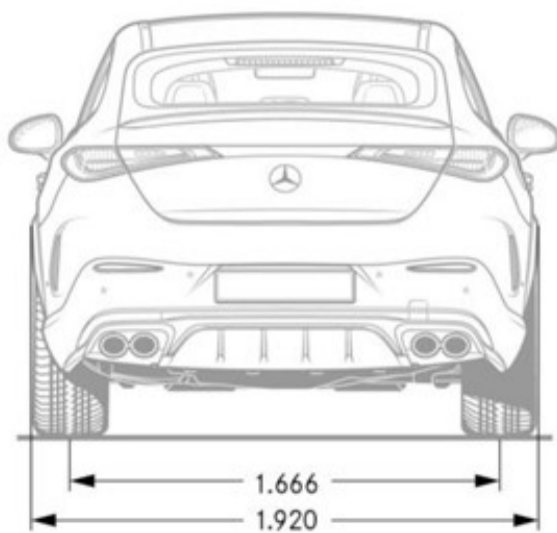

Specifications

GLC43C4

Drivetrain

Transmission	AMG SPEEDSHIFT® MCT 9-Speed Transmission
Transmission Speeds	9
Drive Configuration	AMG Performance 4MATIC All-Wheel Drive System

Engine

Engine Configuration	Handcrafted AMG 2.0L Inline-4 Turbo Engine w/ Hybrid Assist
Power (hp)	416 hp (ICE), 13 hp (RSG)
Torque (lb-ft)	369 lb-ft
Fuel Requirement (Octane)	91
Compression	10.0:1
Fuel Tank Size (gallons)	16.4
Displacement (cc)	1,991
# Valves per Cylinder	4

Performance

Acceleration	4.7
Top Speed	155 mph

Fuel Economy

Fuel Economy	TBD
---------------------	-----

Exterior Dimensions

Interior Dimensions

Drivetrain

Transmission	AMG SPEEDSHIFT® MCT 9G (automatic transmission with wet multi-disc start-off clutch)
Transmission Speeds	9
Drive Configuration	AMG Performance 4MATIC All-Wheel Drive System

Performance

Acceleration	3.5
Top Speed	170 mph (AMG Speed delimitter standard)

Fuel Economy

Fuel Economy	TBD
---------------------	-----

Exterior Dimensions

Vehicle Length (in.)	188.7
Vehicle Width w/ Mirrors (in.)	81.7
Vehicle Height (in.)	63.1
Wheelbase (in.)	113.7
Track Width Front/Rear (in.)	64.4/64.4
Curb Weight (lbs)	5125.7