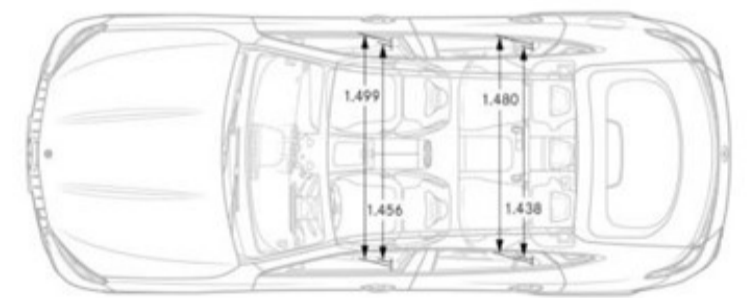

Performance

Acceleration	4.7
Top Speed	155 mph

Fuel Economy

Fuel Economy	TBD
---------------------	-----

Exterior Dimensions

Interior Dimensions

Drivetrain

Transmission	AMG SPEEDSHIFT® MCT 9G (automatic transmission with wet multi-disc start-off clutch)
Transmission Speeds	9
Drive Configuration	AMG Performance 4MATIC All-Wheel Drive System