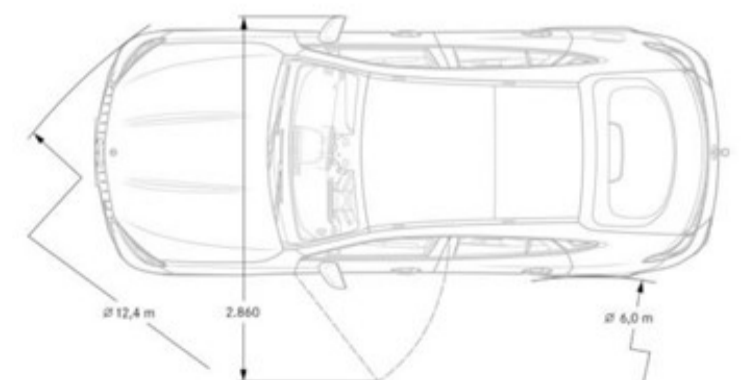

Performance

Acceleration	4.7
Top Speed	155 mph

Fuel Economy

Fuel Economy	TBD
---------------------	-----

Exterior Dimensions

Interior Dimensions

Drivetrain

Transmission	AMG SPEEDSHIFT® MCT 9G (automatic transmission with wet multi-disc start-off clutch)
Transmission Speeds	9
Drive Configuration	AMG Performance 4MATIC All-Wheel Drive System