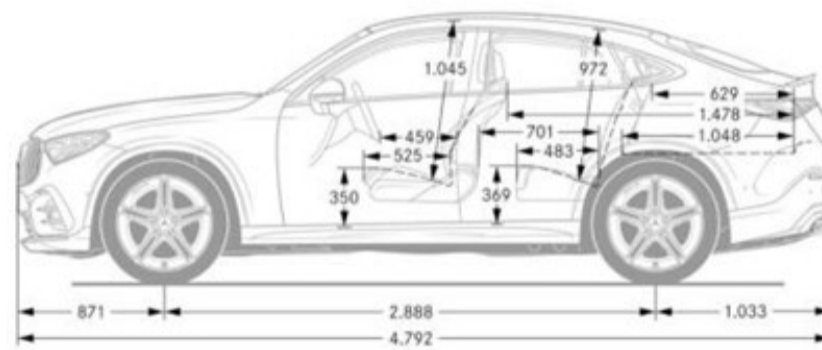

Specifications

GLC43C4

Drivetrain

Transmission	AMG SPEEDSHIFT® MCT 9-Speed Transmission
Transmission Speeds	9
Drive Configuration	AMG Performance 4MATIC All-Wheel Drive System

Engine

Engine Configuration	Handcrafted AMG 2.0L Inline-4 Turbo Engine w/ Hybrid Assist
Power (hp)	416 hp (ICE), 13 hp (RSG)
Torque (lb-ft)	369 lb-ft
Fuel Requirement (Octane)	91
Compression	10.0:1
Fuel Tank Size (gallons)	16.4
Displacement (cc)	1,991
# Valves per Cylinder	4

Performance

Acceleration	4.7
Top Speed	155 mph

Fuel Economy

Fuel Economy	TBD
---------------------	-----

Exterior Dimensions

Interior Dimensions

Drivetrain

Transmission	AMG SPEEDSHIFT® MCT 9G (automatic transmission with wet multi-disc start-off clutch)
Transmission Speeds	9
Drive Configuration	AMG Performance 4MATIC All-Wheel Drive System