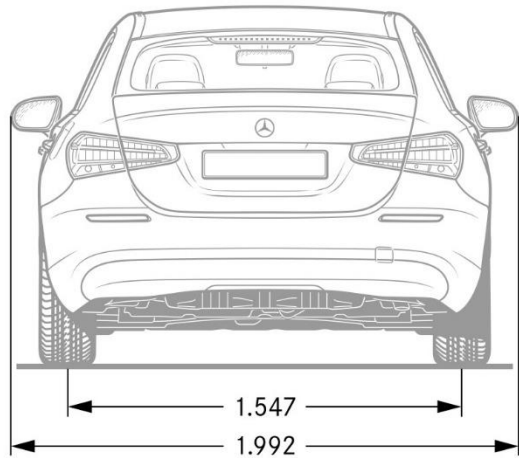

<i>A 220</i>	<i>A 220 4MATIC</i>
Engine Configuration	2.0L inline-4 turbo	2.0L inline-4 turbo
Power (hp)	188	188
Torque (lb-ft)	221 @ 1,600-4,000 rpm	221 @ 1,600-4,000 rpm
Displacement (cc)	1,991	1,991
Acceleration 0-60 mph (sec)	7.1	7.1
Fuel Economy (Cty/Hwy/Comb)	tba	tba
Top Speed (mph)	130	130
Fuel Requirement (Octane)	91	91
# Valves per cylinder	4	4
Compression	10.5 : 1	10.5 : 1
Transmission	DCT (Dual Clutch Transmission)	DCT (Dual Clutch Transmission)
Transmission Speeds	7	7
Drive Configuration	Front Wheel Drive	Variable-Torque All-Wheel Drive
Fuel Tank Size (gallons)	13.5	13.5
Trunk Size (cubic feet)	8.6	8.6
Curb Weight (lbs)	3,285	3,395
Vehicle Length (in.)	179.1	179.1
Vehicle Width w/ exterior mirrors (in.)	78.4	78.4
Vehicle Height (in.)	56.9	56.9
Wheelbase (in.)	107.4	107.4
Track Width Front/Rear (in.)	61.7 / 60.9	61.7 / 60.9

Specifications – A 220/A 220 4MATIC