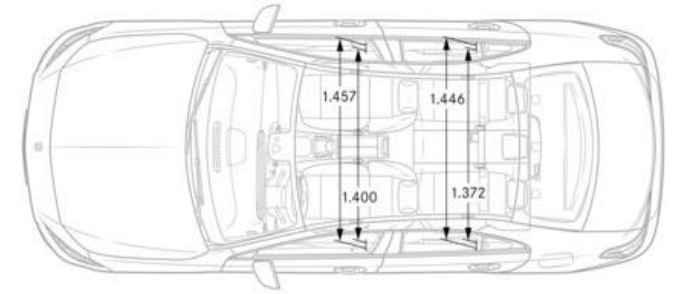

<i>A 220</i>	<i>A 220 4MATIC</i>
Engine Configuration	2.0L inline-4 turbo	2.0L inline-4 turbo
Power (hp)	188	188
Torque (lb-ft)	221 @ 1,600-4,000 rpm	221 @ 1,600-4,000 rpm
Displacement (cc)	1,991	1,991
Acceleration 0-60 mph (sec)	7.1	7.1
Fuel Economy (Cty/Hwy/Comb)	tba	tba
Top Speed (mph)	130	130
Fuel Requirement (Octane)	91	91
# Valves per cylinder	4	4
Compression	10.5 : 1	10.5 : 1
Transmission	DCT (Dual Clutch Transmission)	DCT (Dual Clutch Transmission)
Transmission Speeds	7	7
Drive Configuration	Front Wheel Drive	Variable-Torque All-Wheel Drive
Fuel Tank Size (gallons)	13.5	13.5
Trunk Size (cubic feet)	8.6	8.6
Curb Weight (lbs)	3,285	3,395
Vehicle Length (in.)	179.1	179.1
Vehicle Width w/ exterior mirrors (in.)	78.4	78.4
Vehicle Height (in.)	56.9	56.9
Wheelbase (in.)	107.4	107.4
Track Width Front/Rear (in.)	61.7 / 60.9	61.7 / 60.9

Specifications – A 220/A 220 4MATIC