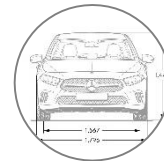

Option Packages

Stand-Alone Options

Options in Detail

Specifications

*A 220 (177.144)*

- \$32,800
- 2.0L Inline-4 Turbo Engine
- 188 hp
- 221 lb-ft
- 7.1 sec (0-60 mph)
- Launch date: Fall 2019

*A 220 4MATIC (177.145)*