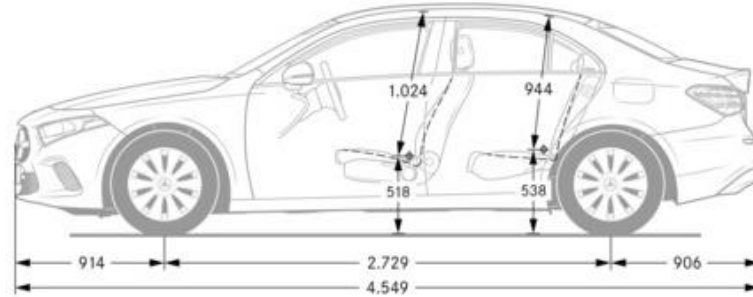

<i>A 220</i>	<i>A 220 4MATIC</i>
Engine Configuration	2.0L inline-4 turbo	2.0L inline-4 turbo
Power (hp)	188	188
Torque (lb-ft)	221 @ 1,600-4,000 rpm	221 @ 1,600-4,000 rpm
Displacement (cc)	1,991	1,991
Acceleration 0-60 mph (sec)	7.1	7.1
Fuel Economy (Cty/Hwy/Comb)	tba	tba
Top Speed (mph)	130	130
Fuel Requirement (Octane)	91	91
# Valves per cylinder	4	4
Compression	10.5 : 1	10.5 : 1
Transmission	DCT (Dual Clutch Transmission)	DCT (Dual Clutch Transmission)
Transmission Speeds	7	7
Drive Configuration	Front Wheel Drive	Variable-Torque All-Wheel Drive
Fuel Tank Size (gallons)	13.5	13.5
Trunk Size (cubic feet)	8.6	8.6
Curb Weight (lbs)	3,285	3,395
Vehicle Length (in.)	179.1	179.1
Vehicle Width w/ exterior mirrors (in.)	78.4	78.4
Vehicle Height (in.)	56.9	56.9
Wheelbase (in.)	107.4	107.4
Track Width Front/Rear (in.)	61.7 / 60.9	61.7 / 60.9

Specifications – A 220/A 220 4MATIC