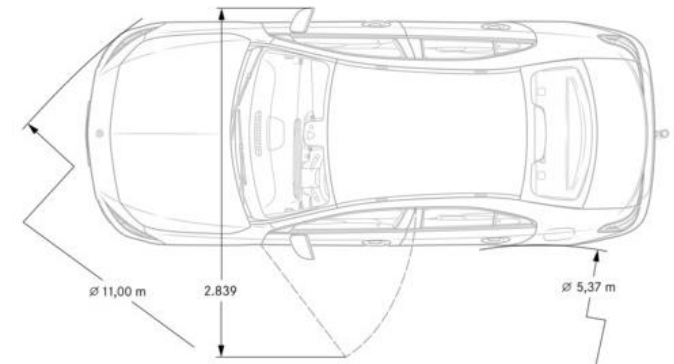

<i>A 220</i>	<i>A 220 4MATIC</i>
Engine Configuration	2.0L inline-4 turbo	2.0L inline-4 turbo
Power (hp)	188	188
Torque (lb-ft)	221 @ 1,600-4,000 rpm	221 @ 1,600-4,000 rpm
Displacement (cc)	1,991	1,991
Acceleration 0-60 mph (sec)	7.1	7.1
Fuel Economy (Cty/Hwy/Comb)	tba	tba
Top Speed (mph)	130	130
Fuel Requirement (Octane)	91	91
# Valves per cylinder	4	4
Compression	10.5 : 1	10.5 : 1
Transmission	DCT (Dual Clutch Transmission)	DCT (Dual Clutch Transmission)
Transmission Speeds	7	7
Drive Configuration	Front Wheel Drive	Variable-Torque All-Wheel Drive
Fuel Tank Size (gallons)	13.5	13.5
Trunk Size (cubic feet)	8.6	8.6
Curb Weight (lbs)	3,285	3,395
Vehicle Length (in.)	179.1	179.1
Vehicle Width w/ exterior mirrors (in.)	78.4	78.4
Vehicle Height (in.)	56.9	56.9
Wheelbase (in.)	107.4	107.4
Track Width Front/Rear (in.)	61.7 / 60.9	61.7 / 60.9

Specifications – A 220/A 220 4MATIC