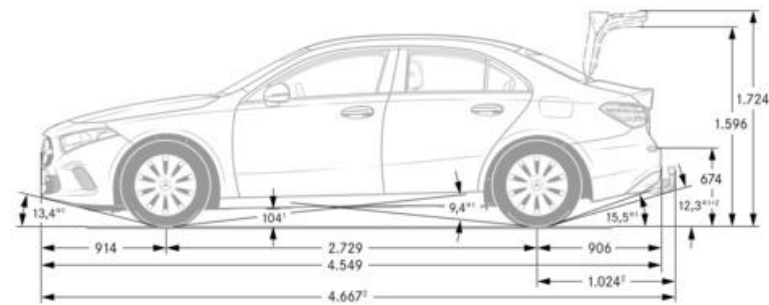

<i>A 220</i>	<i>A 220 4MATIC</i>
Engine Configuration	2.0L inline-4 turbo	2.0L inline-4 turbo
Power (hp)	188	188
Torque (lb-ft)	221 @ 1,600-4,000 rpm	221 @ 1,600-4,000 rpm
Displacement (cc)	1,991	1,991
Acceleration 0-60 mph (sec)	7.1	7.1
Fuel Economy (Cty/Hwy/Comb)	tba	tba
Top Speed (mph)	130	130
Fuel Requirement (Octane)	91	91
# Valves per cylinder	4	4
Compression	10.5 : 1	10.5 : 1
Transmission	DCT (Dual Clutch Transmission)	DCT (Dual Clutch Transmission)
Transmission Speeds	7	7
Drive Configuration	Front Wheel Drive	Variable-Torque All-Wheel Drive
Fuel Tank Size (gallons)	13.5	13.5
Trunk Size (cubic feet)	8.6	8.6
Curb Weight (lbs)	3,285	3,395
Vehicle Length (in.)	179.1	179.1
Vehicle Width w/ exterior mirrors (in.)	78.4	78.4
Vehicle Height (in.)	56.9	56.9
Wheelbase (in.)	107.4	107.4
Track Width Front/Rear (in.)	61.7 / 60.9	61.7 / 60.9

Specifications – A 220/A 220 4MATIC