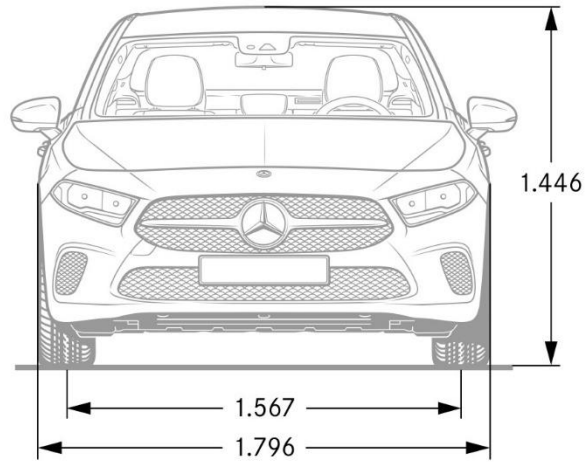

<i>A 220</i>	<i>A 220 4MATIC</i>
Engine Configuration	2.0L inline-4 turbo	2.0L inline-4 turbo
Power (hp)	188	188
Torque (lb-ft)	221 @ 1,600-4,000 rpm	221 @ 1,600-4,000 rpm
Displacement (cc)	1,991	1,991
Acceleration 0-60 mph (sec)	7.1	7.1
Fuel Economy (Cty/Hwy/Comb)	tba	tba
Top Speed (mph)	130	130
Fuel Requirement (Octane)	91	91
# Valves per cylinder	4	4
Compression	10.5 : 1	10.5 : 1
Transmission	DCT (Dual Clutch Transmission)	DCT (Dual Clutch Transmission)
Transmission Speeds	7	7
Drive Configuration	Front Wheel Drive	Variable-Torque All-Wheel Drive
Fuel Tank Size (gallons)	13.5	13.5
Trunk Size (cubic feet)	8.6	8.6
Curb Weight (lbs)	3,285	3,395
Vehicle Length (in.)	179.1	179.1
Vehicle Width w/ exterior mirrors (in.)	78.4	78.4
Vehicle Height (in.)	56.9	56.9
Wheelbase (in.)	107.4	107.4
Track Width Front/Rear (in.)	61.7 / 60.9	61.7 / 60.9

Specifications – A 220/A 220 4MATIC