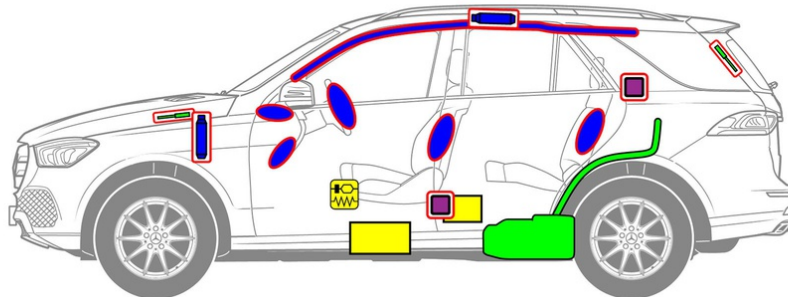

Mercedes-Benz

GLE Model 167 cross-country vehicle, as of 2019

Battery 12 V

48 V Battery (48 V On-board electrical system)

Note

Vehicles of this type can additionally

Legend

Note