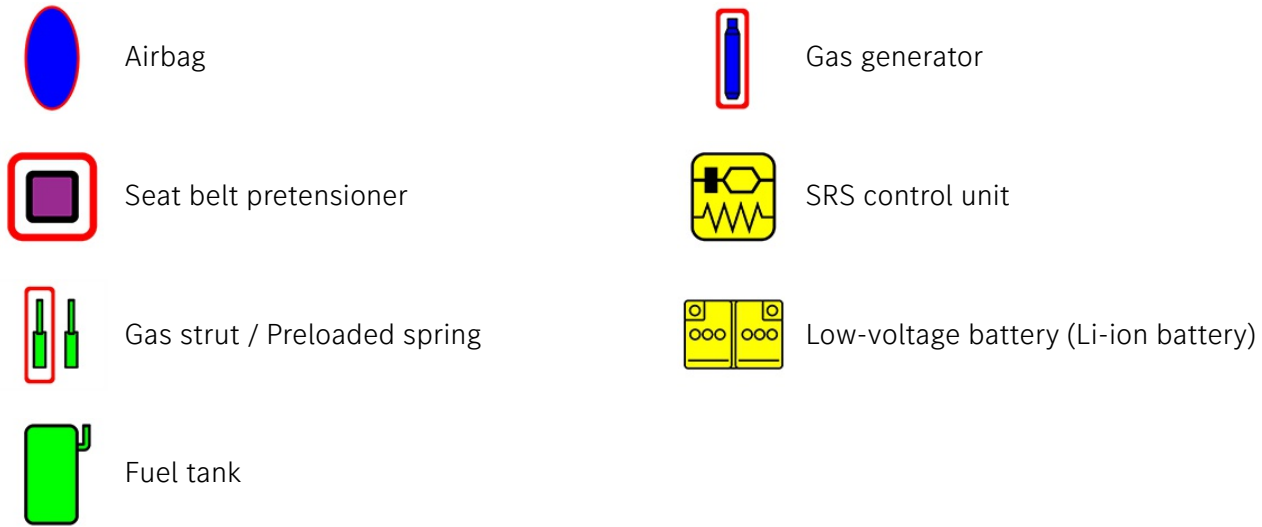

Mercedes-Benz

GLE Model 167 cross-country vehicle, as of 2019

Battery 12 V

48 V Battery (48 V On-board electrical system)

Note

Vehicles of this type can additionally

Legend

Note