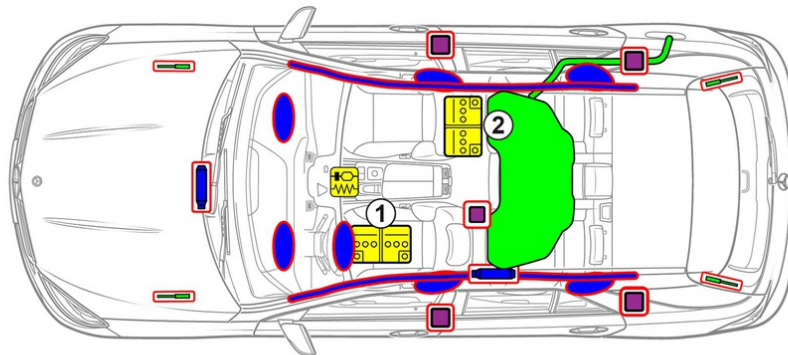

Mercedes-Benz

GLE Model 167 cross-country vehicle, as of 2019

Battery 12 V

48 V Battery (48 V On-board electrical system)

Note

Vehicles of this type can additionally

Legend

Note