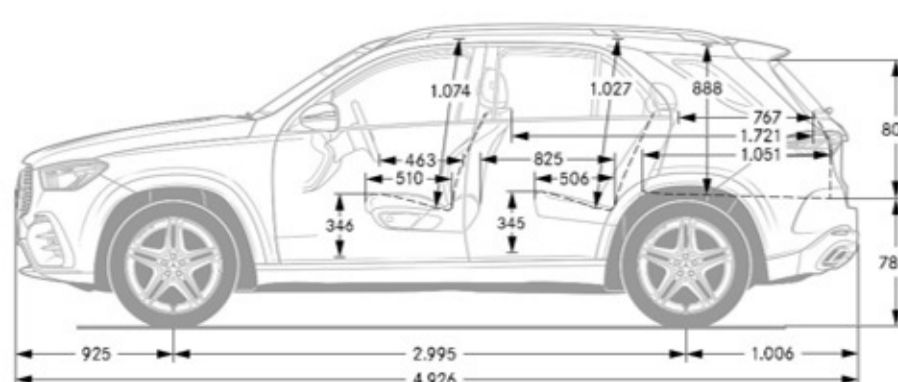

Drivetrain

Transmission	9G-TRONIC 9-Speed Automatic Transmission
Drive Configuration	All-wheel drive

Engine

Engine Configuration	4.0L V8 biturbo w/ 48V Mild Hybrid System
Power (hp)	510 hp (ICE), 22 hp (ISG)
Torque (lb-ft)	538 lb-ft (ICE), 184 lb-ft (ISG)
Compression Ratio	10.5 : 1
Fuel Requirement (Octane)	91
Fuel Tank Size (gallons)	22.5
Displacement (cc)	3,982

Performance

Acceleration 0-60 (sec)	4.3
Top Speed (mph)	130
Transmission Speeds	9
Maximum Load (lbs)	TBD
Towing Capacity (lbs)	7700

Fuel Economy

City Fuel Economy	TBD
Highway Fuel Economy	TBD
Emission Certification	TBD

Exterior Dimensions

Vehicle Length (in.)	193.9
Vehicle Height (in.)	70.8
Vehicle Width w/ exterior mirrors (in.)	84.9
Wheelbase (in.)	117.9
Curb Weight (lbs)	TBD
Track Width Front/Rear (in.)	66.14/68.07

Interior Dimensions

Cargo Capacity	TBA
Trunk Size	TBA