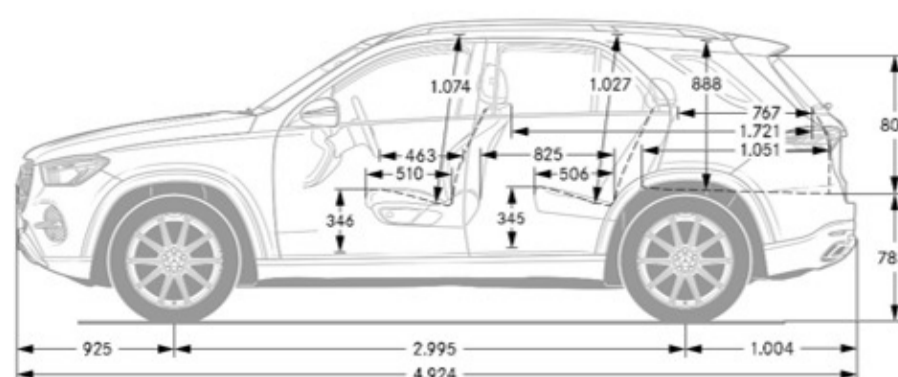

Drivetrain

Transmission	9G-TRONIC 9-Speed Automatic Transmission
Drive Configuration	All-wheel drive

Engine

Engine Configuration	3.0L inline-6 turbo engine w/ 48V Mild Hybrid System
Power (hp)	375 hp (ICE) 20 hp (ISG)
Torque (lb-ft)	369 lb-ft (ICE) 148 lb-ft (ISG)
Compression Ratio	10.5 : 1
Fuel Requirement (Octane)	91
Fuel Tank Size (gallons)	22.5
Displacement (cc)	2,999

Performance

Acceleration 0-60 (sec)	5.3
Top Speed (mph)	130
Transmission Speeds	9
Maximum Load (lbs)	TBD
Towing Capacity (lbs)	7700

Fuel Economy

City Fuel Economy	TBD
Highway Fuel Economy	TBD
Emission Certification	TBD

Exterior Dimensions

Vehicle Length (in.)	193.9
Vehicle Height (in.)	70.8
Vehicle Width w/ exterior mirrors (in.)	84.9
Wheelbase (in.)	117.9
Curb Weight (lbs)	5060
Track Width Front/Rear (in.)	66.14/67.95

Interior Dimensions

Cargo Capacity	TBA
Trunk Size	TBA