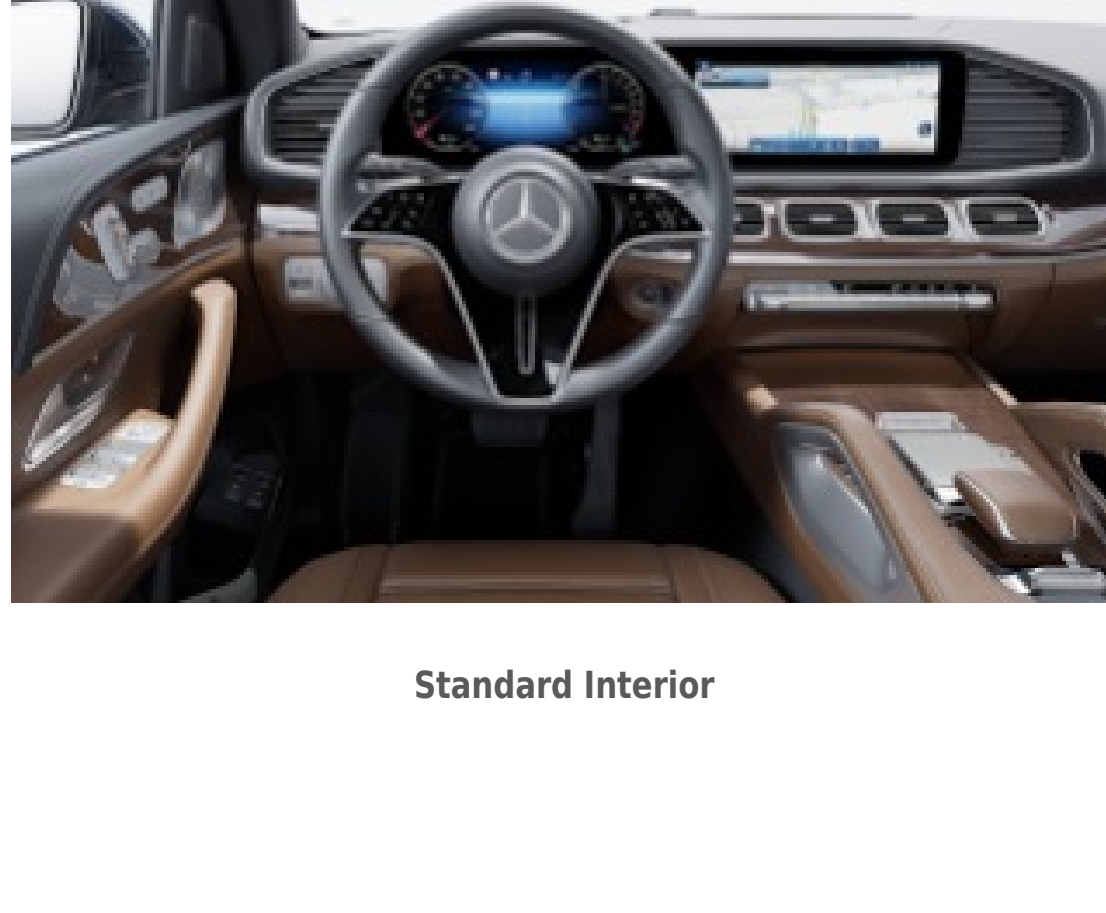

AMG Line Interior (DG2PKG)

Standard Interior