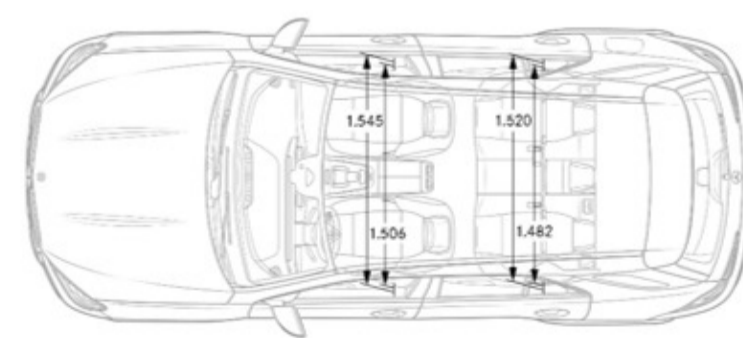

Interior Dimensions

Cargo Capacity	TBA
Trunk Size	TBA

<i>Drivetrain</i>	
Transmission	9G-TRONIC 9-Speed Automatic Transmission
Drive Configuration	All-wheel drive
<i>Engine</i>	
Engine Configuration	2.0L inline-4 turbo Plug-In Hybrid
Power (hp)	248 hp (ICE) + 134 hp (Battery)
Torque (lb-ft)	295 lb-ft (ICE) + 325 lb-ft (Battery)
Compression Ratio	10.5 : 1
Fuel Requirement (Octane)	91
Fuel Tank Size (gallons)	17.2
Displacement (cc)	1,991
<i>Performance</i>	
Acceleration 0-60 (sec)	5.8
Top Speed (mph)	130
Transmission Speeds	9
Maximum Load (lbs)	TBD
Towing Capacity (lbs)	7,700
<i>Fuel Economy</i>	
City Fuel Economy	TBD
Highway Fuel Economy	TBD
Emission Certification	TBD
<i>Exterior Dimensions</i>	
Vehicle Length (in.)	193.9
Vehicle Height (in.)	70.8
Vehicle Width w/ exterior mirrors (in.)	84.9
Wheelbase (in.)	117.9
Curb Weight (lbs)	5754
Track Width Front/Rear (in.)	66.14/67.95
<i>Interior Dimensions</i>	
Cargo Capacity	TBA
Trunk Size	TBA