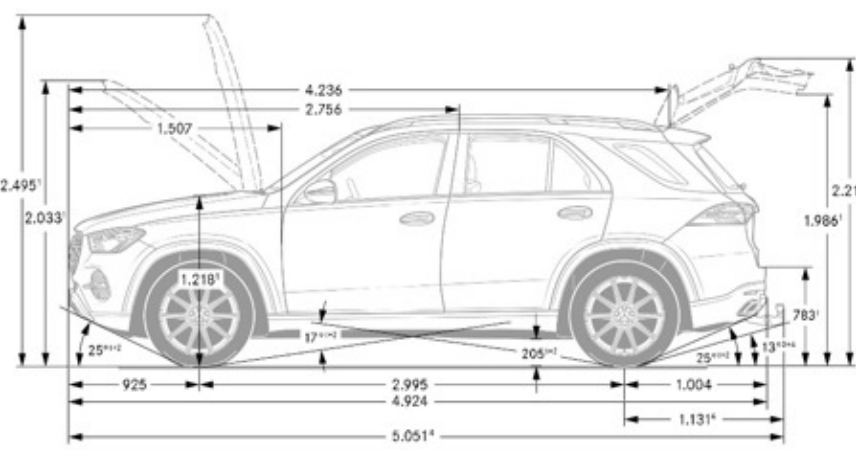

Specifications

GLE350W4

Drivetrain

Transmission	9G-TRONIC 9-Speed Automatic Transmission
Drive Configuration	All-wheel drive

Engine

Engine Configuration	2.0L Inline-4 Turbo w/ 48V Mild Hybrid System
Power (hp)	255 hp (ICE), 20 hp (ISG)
Torque (lb-ft)	295 lb-ft (ICE), 148 lb-ft (ISG)
Compression Ratio	10 : 1
Fuel Requirement (Octane)	91
Fuel Tank Size (gallons)	22.5
Displacement (cc)	1,991

Performance

Acceleration 0-60 (sec)	7.0
Top Speed (mph)	130
Transmission Speeds	9
Maximum Load (lbs)	TBD
Towing Capacity (lbs)	7700

Fuel Economy

City Fuel Economy	TBD
Highway Fuel Economy	TBD
Emission Certification	TBD

Exterior Dimensions

Vehicle Length (in.)	193.9
Vehicle Height (in.)	70.8
Vehicle Width w/ exterior mirrors (in.)	84.9
Wheelbase (in.)	117.9
Curb Weight (lbs)	4916
Track Width Front/Rear (in.)	66.14/67.95

Interior Dimensions

Cargo Capacity	TBA
Trunk Size	TBA