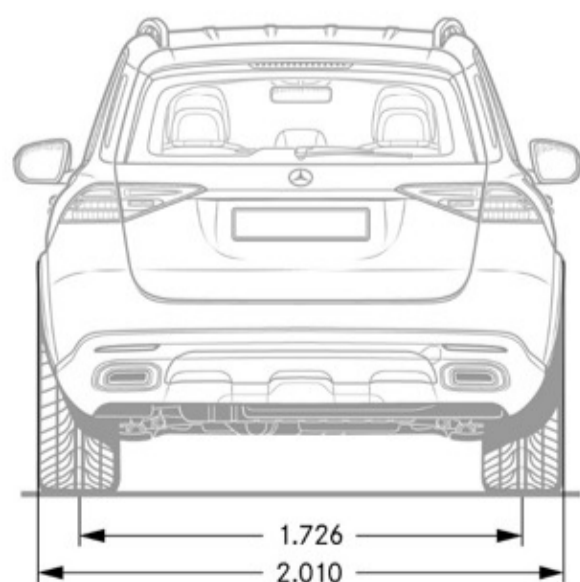

<i>Drivetrain</i>	
Transmission	9G-TRONIC 9-Speed Automatic Transmission
Drive Configuration	All-wheel drive
<i>Engine</i>	
Engine Configuration	2.0L inline-4 turbo Plug-In Hybrid
Power (hp)	248 hp (ICE) + 134 hp (Battery)
Torque (lb-ft)	295 lb-ft (ICE) + 325 lb-ft (Battery)
Compression Ratio	10.5 : 1
Fuel Requirement (Octane)	91
Fuel Tank Size (gallons)	17.2
Displacement (cc)	1,991
<i>Performance</i>	
Acceleration 0-60 (sec)	5.8
Top Speed (mph)	130
Transmission Speeds	9
Maximum Load (lbs)	TBD
Towing Capacity (lbs)	7,700
<i>Fuel Economy</i>	
City Fuel Economy	TBD
Highway Fuel Economy	TBD
Emission Certification	TBD
<i>Exterior Dimensions</i>	
Vehicle Length (in.)	193.9
Vehicle Height (in.)	70.8
Vehicle Width w/ exterior mirrors (in.)	84.9
Wheelbase (in.)	117.9
Curb Weight (lbs)	5754
Track Width Front/Rear (in.)	66.14/67.95
<i>Interior Dimensions</i>	
Cargo Capacity	TBA
Trunk Size	TBA