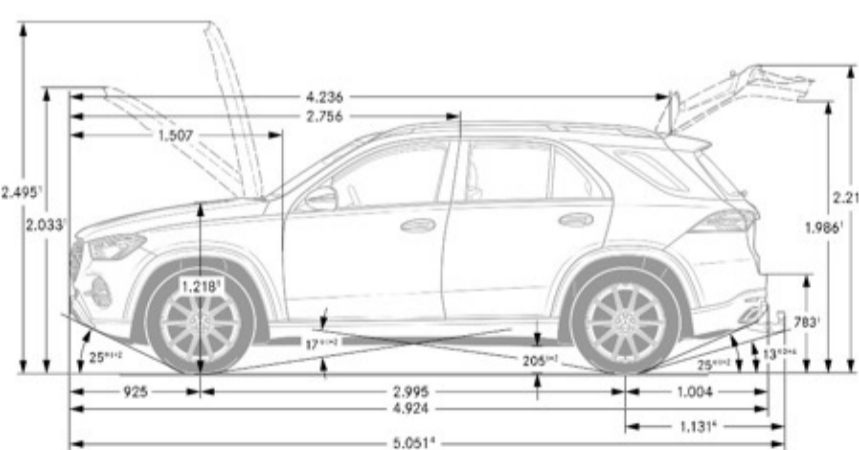

Drivetrain

Transmission	9G-TRONIC 9-Speed Automatic Transmission
Drive Configuration	All-wheel drive

Engine

Engine Configuration	3.0L inline-6 turbo engine w/ 48V Mild Hybrid System
Power (hp)	375 hp (ICE) 20 hp (ISG)
Torque (lb-ft)	369 lb-ft (ICE) 148 lb-ft (ISG)
Compression Ratio	10.5 : 1
Fuel Requirement (Octane)	91
Fuel Tank Size (gallons)	22.5
Displacement (cc)	2,999

Performance

Acceleration 0-60 (sec)	5.3
Top Speed (mph)	130
Transmission Speeds	9
Maximum Load (lbs)	TBD
Towing Capacity (lbs)	7700

Fuel Economy

City Fuel Economy	TBD
Highway Fuel Economy	TBD
Emission Certification	TBD

Exterior Dimensions

Vehicle Length (in.)	193.9
Vehicle Height (in.)	70.8
Vehicle Width w/ exterior mirrors (in.)	84.9
Wheelbase (in.)	117.9
Curb Weight (lbs)	5060
Track Width Front/Rear (in.)	66.14/67.95

Interior Dimensions

Cargo Capacity	TBA
Trunk Size	TBA