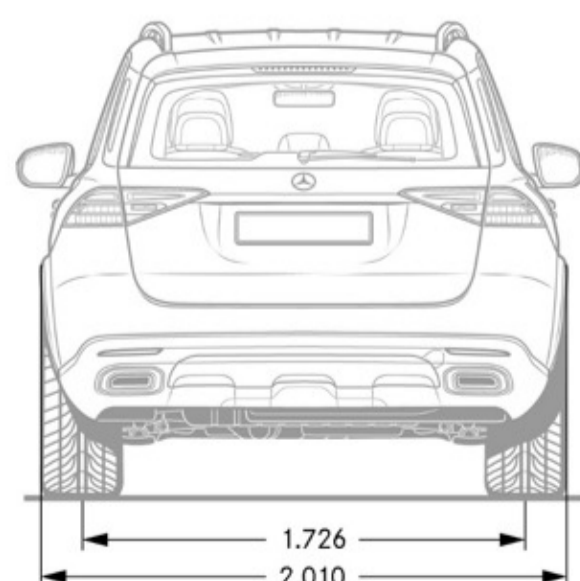

Drivetrain

Transmission	9G-TRONIC 9-Speed Automatic Transmission
Drive Configuration	All-wheel drive

Engine

Engine Configuration	3.0L inline-6 turbo engine w/ 48V Mild Hybrid System
Power (hp)	375 hp (ICE) 20 hp (ISG)
Torque (lb-ft)	369 lb-ft (ICE) 148 lb-ft (ISG)
Compression Ratio	10.5 : 1
Fuel Requirement (Octane)	91
Fuel Tank Size (gallons)	22.5
Displacement (cc)	2,999

Performance

Acceleration 0-60 (sec)	5.3
Top Speed (mph)	130
Transmission Speeds	9
Maximum Load (lbs)	TBD
Towing Capacity (lbs)	7700

Fuel Economy

City Fuel Economy	TBD
Highway Fuel Economy	TBD
Emission Certification	TBD

Exterior Dimensions

Vehicle Length (in.)	193.9
Vehicle Height (in.)	70.8
Vehicle Width w/ exterior mirrors (in.)	84.9
Wheelbase (in.)	117.9
Curb Weight (lbs)	5060
Track Width Front/Rear (in.)	66.14/67.95

Interior Dimensions

Cargo Capacity	TBA
Trunk Size	TBA