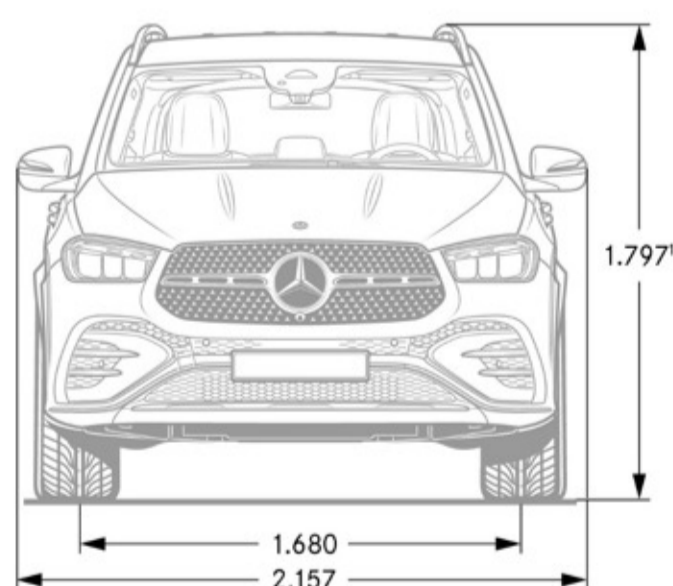

Drivetrain

Transmission	9G-TRONIC 9-Speed Automatic Transmission
Drive Configuration	All-wheel drive

Engine

Engine Configuration	4.0L V8 biturbo w/ 48V Mild Hybrid System
Power (hp)	510 hp (ICE), 22 hp (ISG)
Torque (lb-ft)	538 lb-ft (ICE), 184 lb-ft (ISG)
Compression Ratio	10.5 : 1
Fuel Requirement (Octane)	91
Fuel Tank Size (gallons)	22.5
Displacement (cc)	3,982

Performance

Acceleration 0-60 (sec)	4.3
Top Speed (mph)	130
Transmission Speeds	9
Maximum Load (lbs)	TBD
Towing Capacity (lbs)	7700

Fuel Economy

City Fuel Economy	TBD
Highway Fuel Economy	TBD
Emission Certification	TBD

Exterior Dimensions

Vehicle Length (in.)	193.9
Vehicle Height (in.)	70.8
Vehicle Width w/ exterior mirrors (in.)	84.9
Wheelbase (in.)	117.9
Curb Weight (lbs)	TBD
Track Width Front/Rear (in.)	66.14/68.07

Interior Dimensions

Cargo Capacity	TBA
Trunk Size	TBA