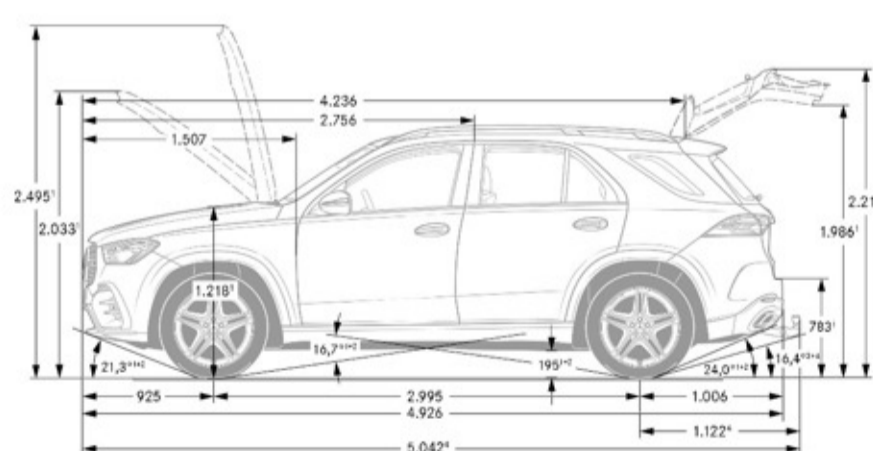

Drivetrain

Transmission	9G-TRONIC 9-Speed Automatic Transmission
Drive Configuration	All-wheel drive

Engine

Engine Configuration	4.0L V8 biturbo w/ 48V Mild Hybrid System
Power (hp)	510 hp (ICE), 22 hp (ISG)
Torque (lb-ft)	538 lb-ft (ICE), 184 lb-ft (ISG)
Compression Ratio	10.5 : 1
Fuel Requirement (Octane)	91
Fuel Tank Size (gallons)	22.5
Displacement (cc)	3,982

Performance

Acceleration 0-60 (sec)	4.3
Top Speed (mph)	130
Transmission Speeds	9
Maximum Load (lbs)	TBD
Towing Capacity (lbs)	7700

Fuel Economy

City Fuel Economy	TBD
Highway Fuel Economy	TBD
Emission Certification	TBD

Exterior Dimensions

Vehicle Length (in.)	193.9
Vehicle Height (in.)	70.8
Vehicle Width w/ exterior mirrors (in.)	84.9
Wheelbase (in.)	117.9
Curb Weight (lbs)	TBD
Track Width Front/Rear (in.)	66.14/68.07

Interior Dimensions

Cargo Capacity	TBA
Trunk Size	TBA