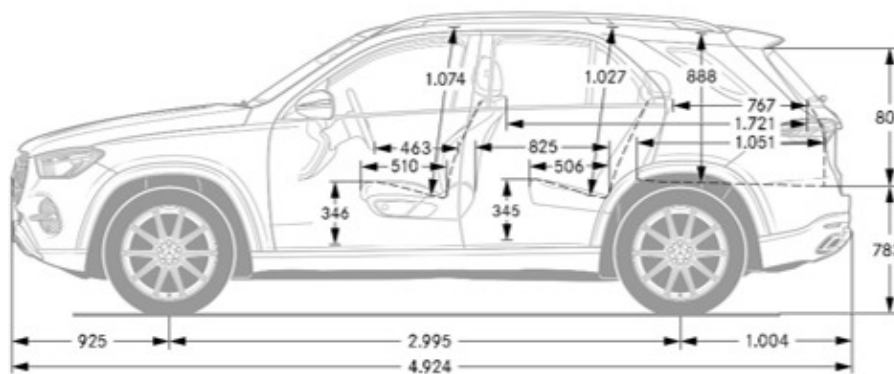

Specifications

GLE350W4

Drivetrain

Transmission	9G-TRONIC 9-Speed Automatic Transmission
Drive Configuration	All-wheel drive

Engine

Engine Configuration	2.0L Inline-4 Turbo w/ 48V Mild Hybrid System
Power (hp)	255 hp (ICE), 20 hp (ISG)
Torque (lb-ft)	295 lb-ft (ICE), 148 lb-ft (ISG)
Compression Ratio	10 : 1
Fuel Requirement (Octane)	91
Fuel Tank Size (gallons)	22.5
Displacement (cc)	1,991

Performance

Acceleration 0-60 (sec)	7.0
Top Speed (mph)	130
Transmission Speeds	9
Maximum Load (lbs)	TBD
Towing Capacity (lbs)	7700

Fuel Economy

City Fuel Economy	TBD
Highway Fuel Economy	TBD
Emission Certification	TBD

Exterior Dimensions

Vehicle Length (in.)	193.9
Vehicle Height (in.)	70.8
Vehicle Width w/ exterior mirrors (in.)	84.9
Wheelbase (in.)	117.9
Curb Weight (lbs)	4916
Track Width Front/Rear (in.)	66.14/67.95

Interior Dimensions

Cargo Capacity	TBA
Trunk Size	TBA