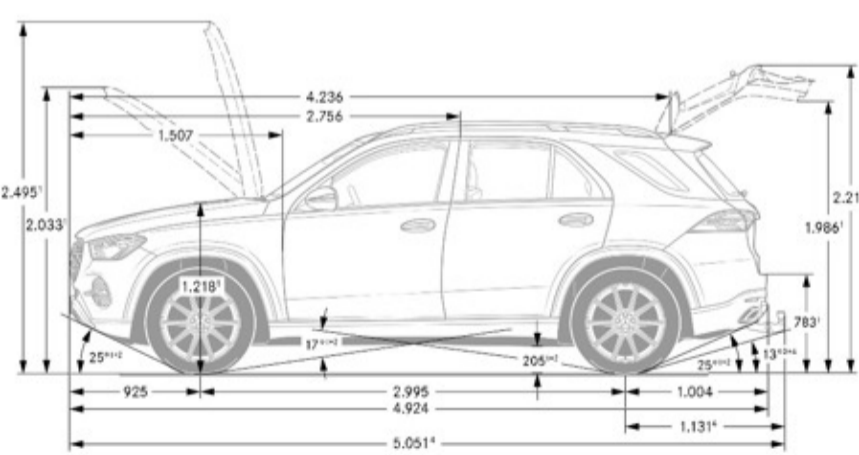

Exterior Dimensions

Vehicle Length (in.)	193.9
Vehicle Height (in.)	70.8
Vehicle Width w/ exterior mirrors (in.)	84.9
Wheelbase (in.)	117.9
Curb Weight (lbs)	4916
Track Width Front/Rear (in.)	66.14/67.95

Interior Dimensions

Cargo Capacity	TBA
Trunk Size	TBA

<i>Drivetrain</i>	
Transmission	9G-TRONIC 9-Speed Automatic Transmission
Drive Configuration	All-wheel drive
<i>Engine</i>	
Engine Configuration	2.0L inline-4 turbo Plug-In Hybrid
Power (hp)	248 hp (ICE) + 134 hp (Battery)
Torque (lb-ft)	295 lb-ft (ICE) + 325 lb-ft (Battery)
Compression Ratio	10.5 : 1
Fuel Requirement (Octane)	91
Fuel Tank Size (gallons)	17.2
Displacement (cc)	1,991
<i>Performance</i>	
Acceleration 0-60 (sec)	5.8
Top Speed (mph)	130
Transmission Speeds	9
Maximum Load (lbs)	TBD
Towing Capacity (lbs)	7,700
<i>Fuel Economy</i>	
City Fuel Economy	TBD
Highway Fuel Economy	TBD
Emission Certification	TBD
<i>Exterior Dimensions</i>	
Vehicle Length (in.)	193.9
Vehicle Height (in.)	70.8
Vehicle Width w/ exterior mirrors (in.)	84.9
Wheelbase (in.)	117.9
Curb Weight (lbs)	5754
Track Width Front/Rear (in.)	66.14/67.95
<i>Interior Dimensions</i>	
Cargo Capacity	TBA
Trunk Size	TBA