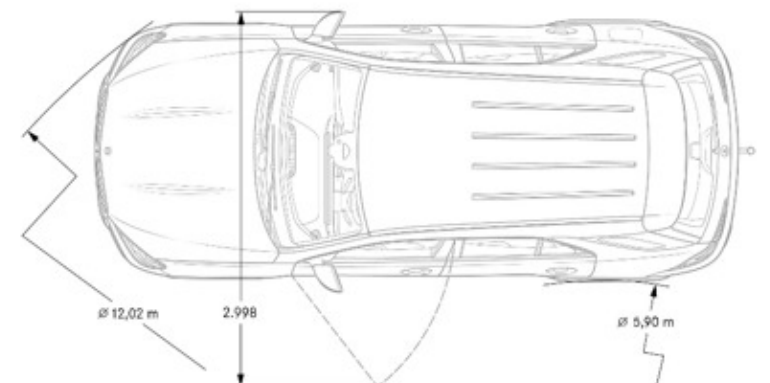

Specifications

GLE350W4

Drivetrain

Transmission	9G-TRONIC 9-Speed Automatic Transmission
Drive Configuration	All-wheel drive

Engine

Engine Configuration	2.0L Inline-4 Turbo w/ 48V Mild Hybrid System
Power (hp)	255 hp (ICE), 20 hp (ISG)
Torque (lb-ft)	295 lb-ft (ICE), 148 lb-ft (ISG)
Compression Ratio	10 : 1
Fuel Requirement (Octane)	91
Fuel Tank Size (gallons)	22.5
Displacement (cc)	1,991

Performance

Acceleration 0-60 (sec)	7.0
Top Speed (mph)	130
Transmission Speeds	9
Maximum Load (lbs)	TBD
Towing Capacity (lbs)	7700

Fuel Economy

City Fuel Economy	TBD
Highway Fuel Economy	TBD
Emission Certification	TBD

Exterior Dimensions

Vehicle Length (in.)	193.9
Vehicle Height (in.)	70.8
Vehicle Width w/ exterior mirrors (in.)	84.9
Wheelbase (in.)	117.9
Curb Weight (lbs)	4916
Track Width Front/Rear (in.)	66.14/67.95

Interior Dimensions

Cargo Capacity	TBA
Trunk Size	TBA