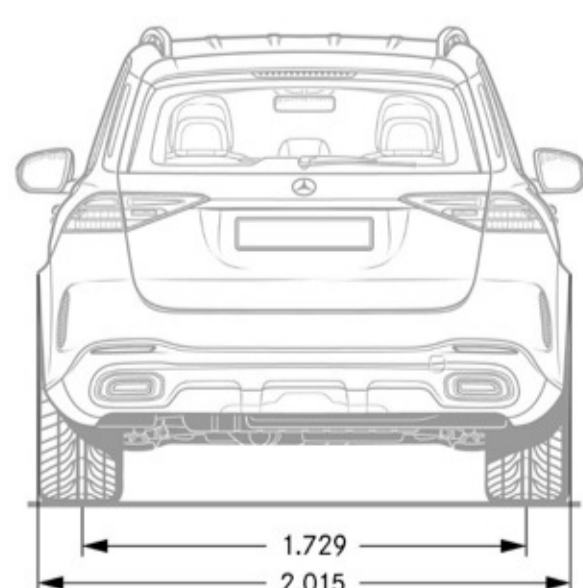

Drivetrain

Transmission	9G-TRONIC 9-Speed Automatic Transmission
Drive Configuration	All-wheel drive

Engine

Engine Configuration	4.0L V8 biturbo w/ 48V Mild Hybrid System
Power (hp)	510 hp (ICE), 22 hp (ISG)
Torque (lb-ft)	538 lb-ft (ICE), 184 lb-ft (ISG)
Compression Ratio	10.5 : 1
Fuel Requirement (Octane)	91
Fuel Tank Size (gallons)	22.5
Displacement (cc)	3,982

Performance

Acceleration 0-60 (sec)	4.3
Top Speed (mph)	130
Transmission Speeds	9
Maximum Load (lbs)	TBD
Towing Capacity (lbs)	7700

Fuel Economy

City Fuel Economy	TBD
Highway Fuel Economy	TBD
Emission Certification	TBD

Exterior Dimensions

Vehicle Length (in.)	193.9
Vehicle Height (in.)	70.8
Vehicle Width w/ exterior mirrors (in.)	84.9
Wheelbase (in.)	117.9
Curb Weight (lbs)	TBD
Track Width Front/Rear (in.)	66.14/68.07

Interior Dimensions

Cargo Capacity	TBA
Trunk Size	TBA