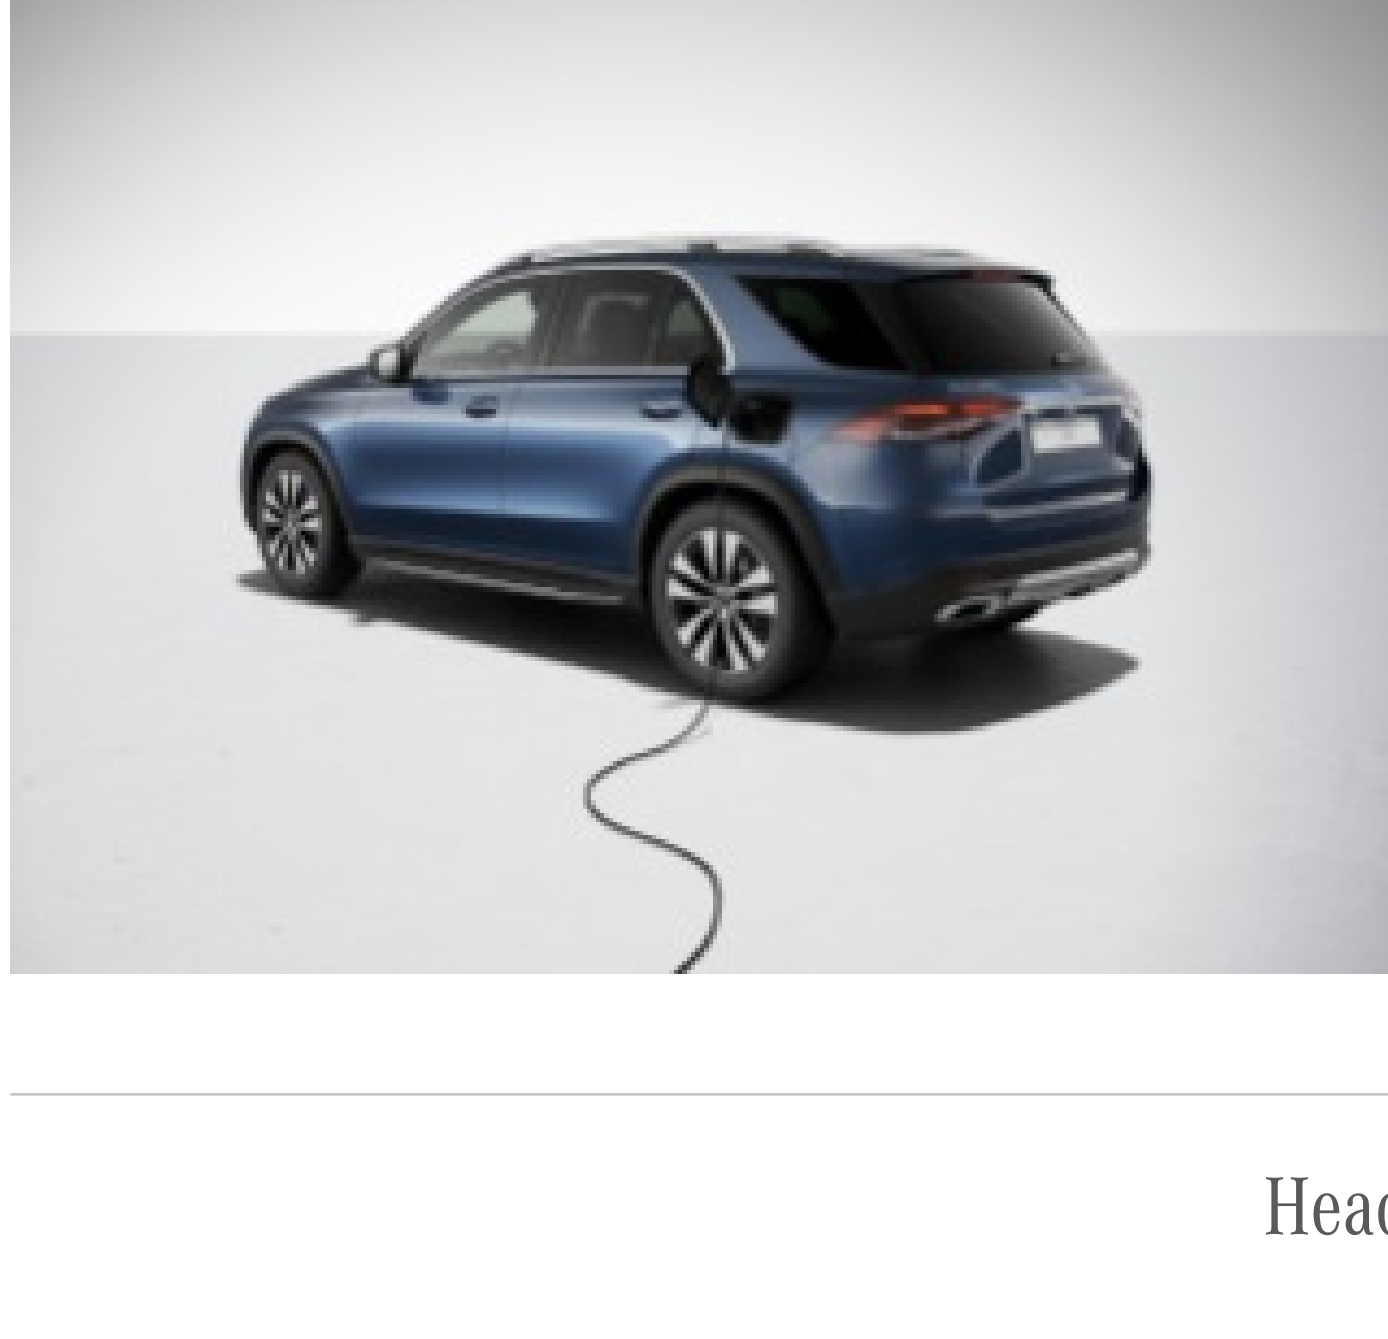

Options In Detail

GLE 450e 4MATIC Plug-in Hybrid

Introduction of the GLE 450e 4MATIC Plug-in Hybrid

- New GEN4 Plug-In Hybrid Technology
- 2.0 L 14 Engine that produces 248 hp paired with an Electric Motor with an output of 134 hp for a combined 381 hp
- 23.3kWh battery
- EPA Electric Range of 48 Miles
- Standard AC and DC Charging- up to 60kW (83B)

Headlamps