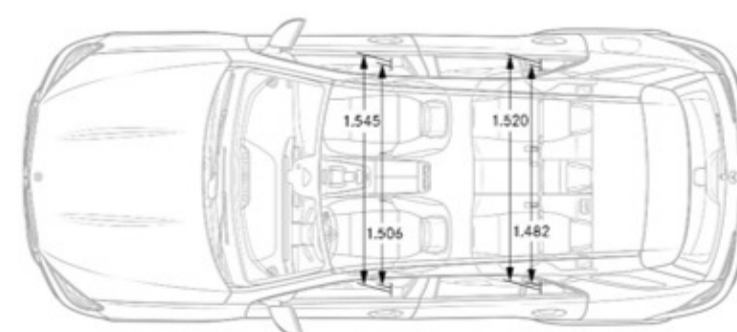

Drivetrain

Transmission	9G-TRONIC 9-Speed Automatic Transmission
Drive Configuration	All-wheel drive

Engine

Engine Configuration	3.0L inline-6 turbo engine w/ 48V Mild Hybrid System
Power (hp)	375 hp (ICE) 20 hp (ISG)
Torque (lb-ft)	369 lb-ft (ICE) 148 lb-ft (ISG)
Compression Ratio	10.5 : 1
Fuel Requirement (Octane)	91
Fuel Tank Size (gallons)	22.5
Displacement (cc)	2,999

Performance

Acceleration 0-60 (sec)	5.3
Top Speed (mph)	130
Transmission Speeds	9
Maximum Load (lbs)	TBD
Towing Capacity (lbs)	7700

Fuel Economy

City Fuel Economy	TBD
Highway Fuel Economy	TBD
Emission Certification	TBD

Exterior Dimensions

Vehicle Length (in.)	193.9
Vehicle Height (in.)	70.8
Vehicle Width w/ exterior mirrors (in.)	84.9
Wheelbase (in.)	117.9
Curb Weight (lbs)	5060
Track Width Front/Rear (in.)	66.14/67.95

Interior Dimensions

Cargo Capacity	TBA
Trunk Size	TBA