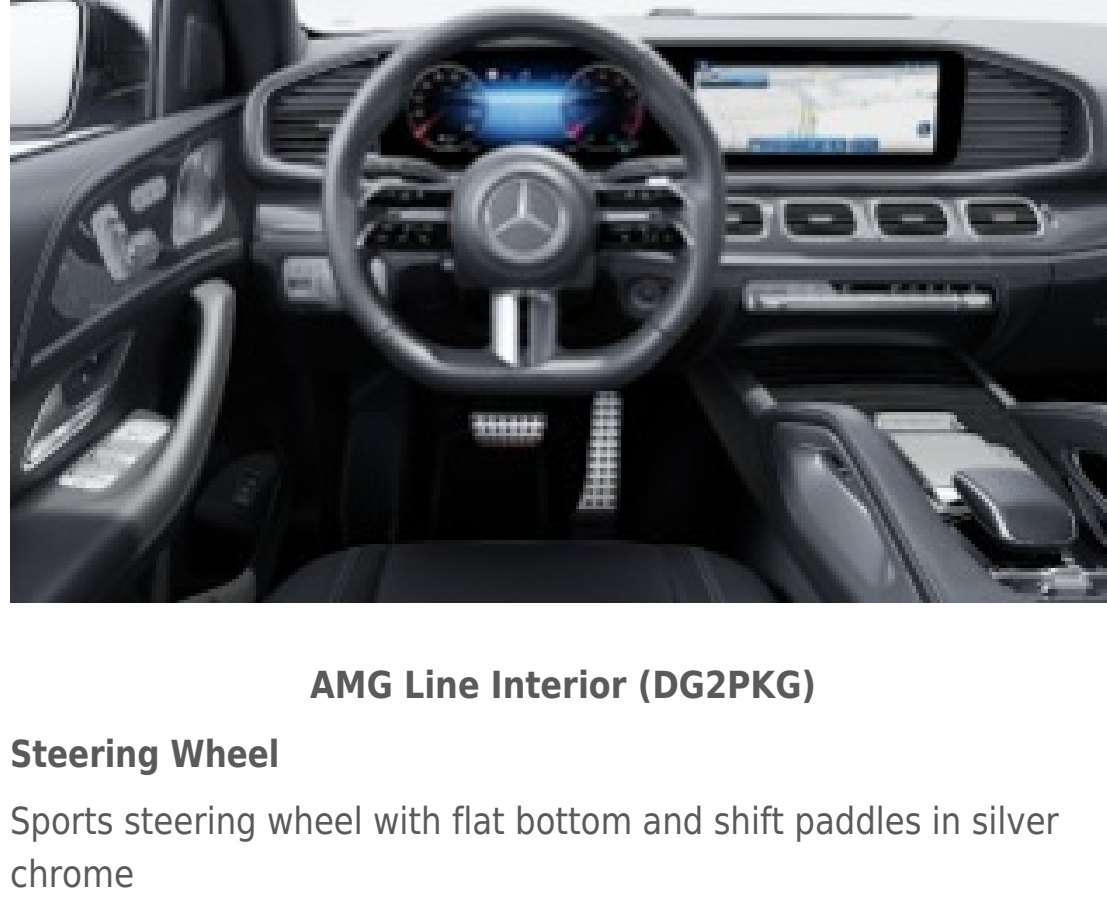

AMG Line Interior (DG2PKG)

Steering Wheel
Sports steering wheel with flat bottom and shift paddles in silver chrome

Upholstery
Sports seats in Nappa Leather with contrasting topstitching

Steering Wheel

Nappa Leather Multifunction Steering Wheel (L2B)

Standard

- 3-spoke steering wheel in nappa leather
- Spokes in high-gloss black with silver chrome surround
- Steering wheel paddle shifters in silver chrome
- Operation via Touch Control panels

Wood/Leather Steering Wheel (L2D)

Option Price: $600
Requires MANUFATUR Piano Lacquer Flowing Lines Trim (H11) and Winter Package (PAV)

- 3-spoke steering wheel in Wood/leather finish
- Spokes in high-gloss black with silver chrome surround
- Steering wheel paddle shifters in silver chrome
- Operation via Touch Control panels

AMG Sport Steering Wheel (L5C)

Requires AMG Line Interior (DG2PKG)