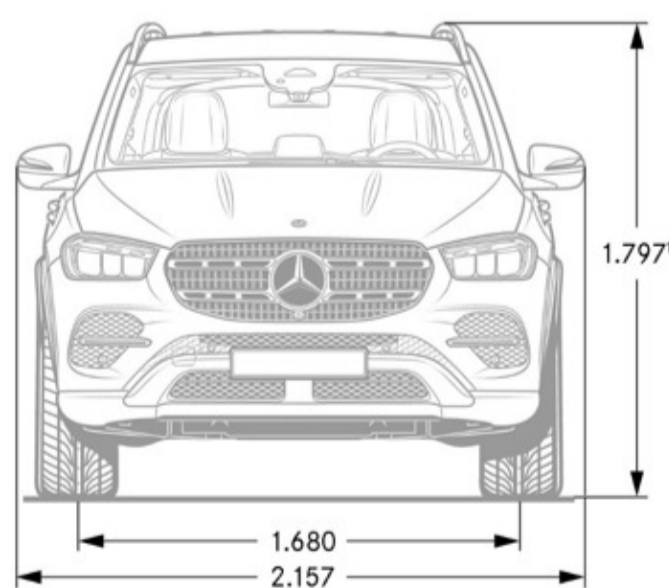

Drivetrain

Transmission	9G-TRONIC 9-Speed Automatic Transmission
Drive Configuration	All-wheel drive

Engine

Engine Configuration	3.0L inline-6 turbo engine w/ 48V Mild Hybrid System
Power (hp)	375 hp (ICE) 20 hp (ISG)
Torque (lb-ft)	369 lb-ft (ICE) 148 lb-ft (ISG)
Compression Ratio	10.5 : 1
Fuel Requirement (Octane)	91
Fuel Tank Size (gallons)	22.5
Displacement (cc)	2,999

Performance

Acceleration 0-60 (sec)	5.3
Top Speed (mph)	130
Transmission Speeds	9
Maximum Load (lbs)	TBD
Towing Capacity (lbs)	7700

Fuel Economy

City Fuel Economy	TBD
Highway Fuel Economy	TBD
Emission Certification	TBD

Exterior Dimensions

Vehicle Length (in.)	193.9
Vehicle Height (in.)	70.8
Vehicle Width w/ exterior mirrors (in.)	84.9
Wheelbase (in.)	117.9
Curb Weight (lbs)	5060
Track Width Front/Rear (in.)	66.14/67.95

Interior Dimensions

Cargo Capacity	TBA
Trunk Size	TBA