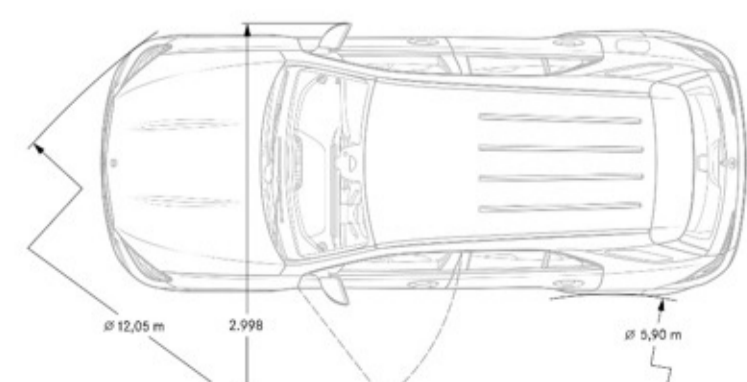

Drivetrain

Transmission	9G-TRONIC 9-Speed Automatic Transmission
Drive Configuration	All-wheel drive

Engine

Engine Configuration	4.0L V8 biturbo w/ 48V Mild Hybrid System
Power (hp)	510 hp (ICE), 22 hp (ISG)
Torque (lb-ft)	538 lb-ft (ICE), 184 lb-ft (ISG)
Compression Ratio	10.5 : 1
Fuel Requirement (Octane)	91
Fuel Tank Size (gallons)	22.5
Displacement (cc)	3,982

Performance

Acceleration 0-60 (sec)	4.3
Top Speed (mph)	130
Transmission Speeds	9
Maximum Load (lbs)	TBD
Towing Capacity (lbs)	7700

Fuel Economy

City Fuel Economy	TBD
Highway Fuel Economy	TBD
Emission Certification	TBD

Exterior Dimensions

Vehicle Length (in.)	193.9
Vehicle Height (in.)	70.8
Vehicle Width w/ exterior mirrors (in.)	84.9
Wheelbase (in.)	117.9
Curb Weight (lbs)	TBD
Track Width Front/Rear (in.)	66.14/68.07

Interior Dimensions

Cargo Capacity	TBA
Trunk Size	TBA