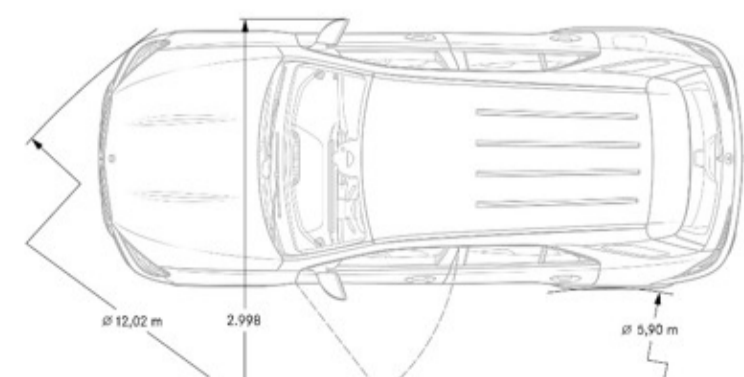

Drivetrain

Transmission	9G-TRONIC 9-Speed Automatic Transmission
Drive Configuration	All-wheel drive

Engine

Engine Configuration	3.0L inline-6 turbo engine w/ 48V Mild Hybrid System
Power (hp)	375 hp (ICE) 20 hp (ISG)
Torque (lb-ft)	369 lb-ft (ICE) 148 lb-ft (ISG)
Compression Ratio	10.5 : 1
Fuel Requirement (Octane)	91
Fuel Tank Size (gallons)	22.5
Displacement (cc)	2,999

Performance

Acceleration 0-60 (sec)	5.3
Top Speed (mph)	130
Transmission Speeds	9
Maximum Load (lbs)	TBD
Towing Capacity (lbs)	7700

Fuel Economy

City Fuel Economy	TBD
Highway Fuel Economy	TBD
Emission Certification	TBD

Exterior Dimensions

Vehicle Length (in.)	193.9
Vehicle Height (in.)	70.8
Vehicle Width w/ exterior mirrors (in.)	84.9
Wheelbase (in.)	117.9
Curb Weight (lbs)	5060
Track Width Front/Rear (in.)	66.14/67.95

Interior Dimensions

Cargo Capacity	TBA
Trunk Size	TBA