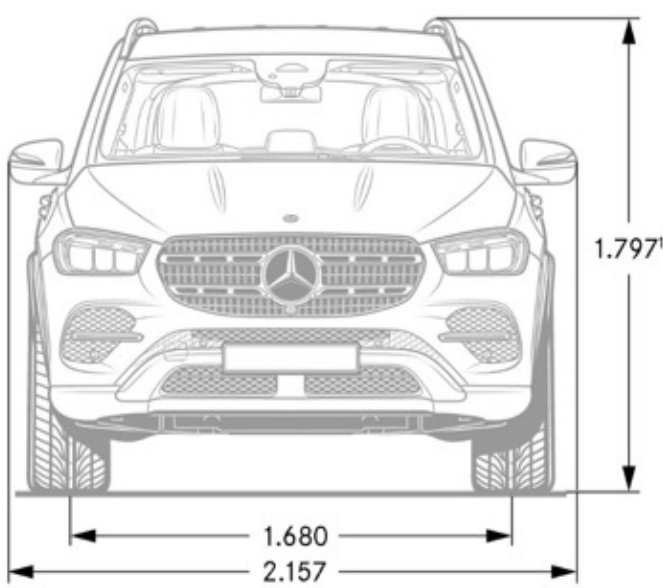

Specifications

GLE350W4

Drivetrain

Transmission	9G-TRONIC 9-Speed Automatic Transmission
Drive Configuration	All-wheel drive

Engine

Engine Configuration	2.0L Inline-4 Turbo w/ 48V Mild Hybrid System
Power (hp)	255 hp (ICE), 20 hp (ISG)
Torque (lb-ft)	295 lb-ft (ICE), 148 lb-ft (ISG)
Compression Ratio	10 : 1
Fuel Requirement (Octane)	91
Fuel Tank Size (gallons)	22.5
Displacement (cc)	1,991

Performance

Acceleration 0-60 (sec)	7.0
Top Speed (mph)	130
Transmission Speeds	9
Maximum Load (lbs)	TBD
Towing Capacity (lbs)	7700

Fuel Economy

City Fuel Economy	TBD
Highway Fuel Economy	TBD
Emission Certification	TBD

Exterior Dimensions

Vehicle Length (in.)	193.9
Vehicle Height (in.)	70.8
Vehicle Width w/ exterior mirrors (in.)	84.9
Wheelbase (in.)	117.9
Curb Weight (lbs)	4916
Track Width Front/Rear (in.)	66.14/67.95

Interior Dimensions

Cargo Capacity	TBA
Trunk Size	TBA