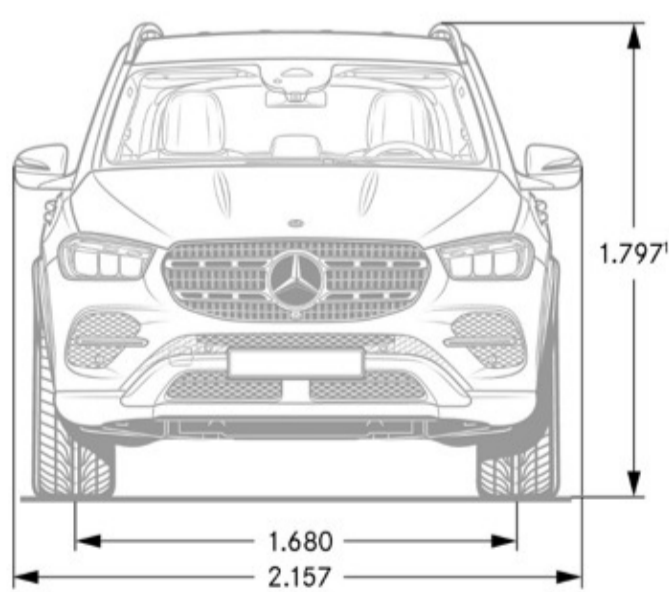

Exterior Dimensions

Vehicle Length (in.)	193.9
Vehicle Height (in.)	70.8
Vehicle Width w/ exterior mirrors (in.)	84.9
Wheelbase (in.)	117.9
Curb Weight (lbs)	4916
Track Width Front/Rear (in.)	66.14/67.95

Interior Dimensions

Cargo Capacity	TBA
Trunk Size	TBA

<i>Drivetrain</i>	
Transmission	9G-TRONIC 9-Speed Automatic Transmission
Drive Configuration	All-wheel drive
<i>Engine</i>	
Engine Configuration	2.0L inline-4 turbo Plug-In Hybrid
Power (hp)	248 hp (ICE) + 134 hp (Battery)
Torque (lb-ft)	295 lb-ft (ICE) + 325 lb-ft (Battery)
Compression Ratio	10.5 : 1
Fuel Requirement (Octane)	91
Fuel Tank Size (gallons)	17.2
Displacement (cc)	1,991
<i>Performance</i>	
Acceleration 0-60 (sec)	5.8
Top Speed (mph)	130
Transmission Speeds	9
Maximum Load (lbs)	TBD
Towing Capacity (lbs)	7,700
<i>Fuel Economy</i>	
City Fuel Economy	TBD
Highway Fuel Economy	TBD
Emission Certification	TBD
<i>Exterior Dimensions</i>	
Vehicle Length (in.)	193.9
Vehicle Height (in.)	70.8
Vehicle Width w/ exterior mirrors (in.)	84.9
Wheelbase (in.)	117.9
Curb Weight (lbs)	5754
Track Width Front/Rear (in.)	66.14/67.95
<i>Interior Dimensions</i>	
Cargo Capacity	TBA
Trunk Size	TBA