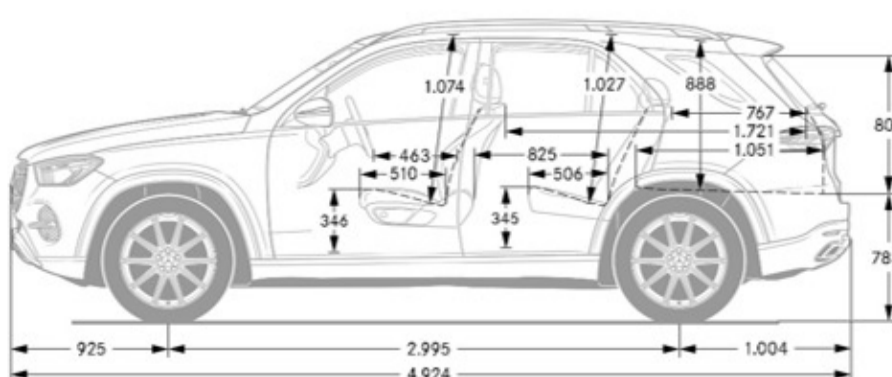

Exterior Dimensions

Vehicle Length (in.)	193.9
Vehicle Height (in.)	70.8
Vehicle Width w/ exterior mirrors (in.)	84.9
Wheelbase (in.)	117.9
Curb Weight (lbs)	4916
Track Width Front/Rear (in.)	66.14/67.95

Interior Dimensions

Cargo Capacity	TBA
Trunk Size	TBA

<i>Drivetrain</i>	
Transmission	9G-TRONIC 9-Speed Automatic Transmission
Drive Configuration	All-wheel drive
<i>Engine</i>	
Engine Configuration	2.0L inline-4 turbo Plug-In Hybrid
Power (hp)	248 hp (ICE) + 134 hp (Battery)
Torque (lb-ft)	295 lb-ft (ICE) + 325 lb-ft (Battery)
Compression Ratio	10.5 : 1
Fuel Requirement (Octane)	91
Fuel Tank Size (gallons)	17.2
Displacement (cc)	1,991
<i>Performance</i>	
Acceleration 0-60 (sec)	5.8
Top Speed (mph)	130
Transmission Speeds	9
Maximum Load (lbs)	TBD
Towing Capacity (lbs)	7,700
<i>Fuel Economy</i>	
City Fuel Economy	TBD
Highway Fuel Economy	TBD
Emission Certification	TBD
<i>Exterior Dimensions</i>	
Vehicle Length (in.)	193.9
Vehicle Height (in.)	70.8
Vehicle Width w/ exterior mirrors (in.)	84.9
Wheelbase (in.)	117.9
Curb Weight (lbs)	5754
Track Width Front/Rear (in.)	66.14/67.95
<i>Interior Dimensions</i>	
Cargo Capacity	TBA
Trunk Size	TBA