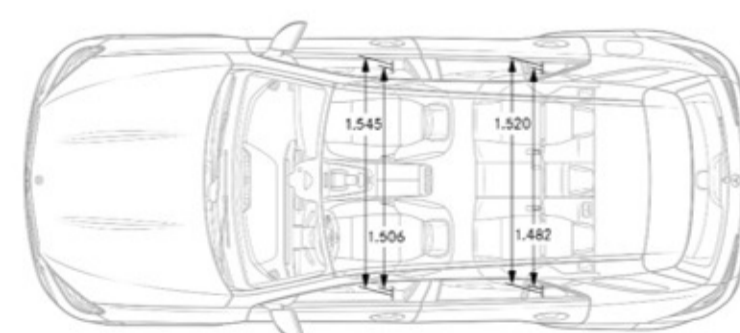

Drivetrain

Transmission	9G-TRONIC 9-Speed Automatic Transmission
Drive Configuration	All-wheel drive

Engine

Engine Configuration	4.0L V8 biturbo w/ 48V Mild Hybrid System
Power (hp)	510 hp (ICE), 22 hp (ISG)
Torque (lb-ft)	538 lb-ft (ICE), 184 lb-ft (ISG)
Compression Ratio	10.5 : 1
Fuel Requirement (Octane)	91
Fuel Tank Size (gallons)	22.5
Displacement (cc)	3,982

Performance

Acceleration 0-60 (sec)	4.3
Top Speed (mph)	130
Transmission Speeds	9
Maximum Load (lbs)	TBD
Towing Capacity (lbs)	7700

Fuel Economy

City Fuel Economy	TBD
Highway Fuel Economy	TBD
Emission Certification	TBD

Exterior Dimensions

Vehicle Length (in.)	193.9
Vehicle Height (in.)	70.8
Vehicle Width w/ exterior mirrors (in.)	84.9
Wheelbase (in.)	117.9
Curb Weight (lbs)	TBD
Track Width Front/Rear (in.)	66.14/68.07

Interior Dimensions

Cargo Capacity	TBA
Trunk Size	TBA