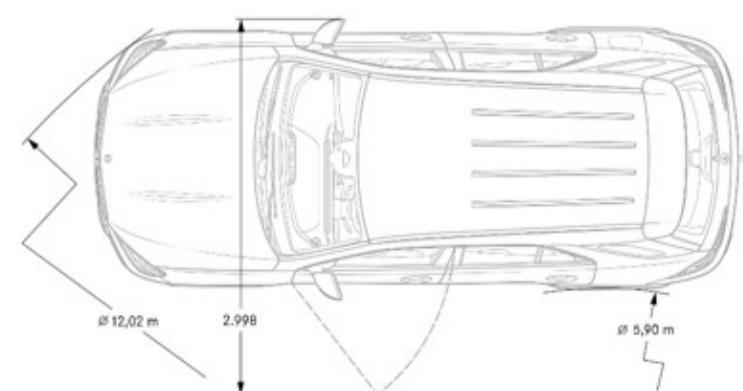

Exterior Dimensions

Vehicle Length (in.)	193.9
Vehicle Height (in.)	70.8
Vehicle Width w/ exterior mirrors (in.)	84.9
Wheelbase (in.)	117.9
Curb Weight (lbs)	4916
Track Width Front/Rear (in.)	66.14/67.95

Interior Dimensions

Cargo Capacity	TBA
Trunk Size	TBA

<i>Drivetrain</i>	
Transmission	9G-TRONIC 9-Speed Automatic Transmission
Drive Configuration	All-wheel drive
<i>Engine</i>	
Engine Configuration	2.0L inline-4 turbo Plug-In Hybrid
Power (hp)	248 hp (ICE) + 134 hp (Battery)
Torque (lb-ft)	295 lb-ft (ICE) + 325 lb-ft (Battery)
Compression Ratio	10.5 : 1
Fuel Requirement (Octane)	91
Fuel Tank Size (gallons)	17.2
Displacement (cc)	1,991
<i>Performance</i>	
Acceleration 0-60 (sec)	5.8
Top Speed (mph)	130
Transmission Speeds	9
Maximum Load (lbs)	TBD
Towing Capacity (lbs)	7,700
<i>Fuel Economy</i>	
City Fuel Economy	TBD
Highway Fuel Economy	TBD
Emission Certification	TBD
<i>Exterior Dimensions</i>	
Vehicle Length (in.)	193.9
Vehicle Height (in.)	70.8
Vehicle Width w/ exterior mirrors (in.)	84.9
Wheelbase (in.)	117.9
Curb Weight (lbs)	5754
Track Width Front/Rear (in.)	66.14/67.95
<i>Interior Dimensions</i>	
Cargo Capacity	TBA
Trunk Size	TBA