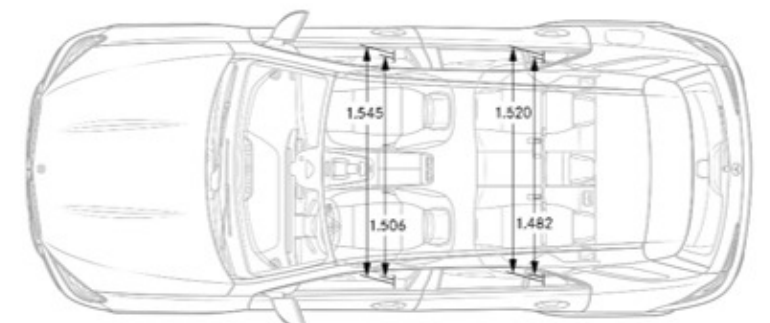

Interior Dimensions

Cargo Capacity	TBA
Trunk Size	TBA

<i>Drivetrain</i>	
Transmission	9G-TRONIC 9-Speed Automatic Transmission
Drive Configuration	All-wheel drive
<i>Engine</i>	
Engine Configuration	2.0L inline-4 turbo Plug-In Hybrid
Power (hp)	248 hp (ICE) + 134 hp (Battery)
Torque (lb-ft)	295 lb-ft (ICE) + 325 lb-ft (Battery)
Compression Ratio	10.5 : 1
Fuel Requirement (Octane)	91
Fuel Tank Size (gallons)	17.2
Displacement (cc)	1,991
<i>Performance</i>	
Acceleration 0-60 (sec)	5.8
Top Speed (mph)	130
Transmission Speeds	9
Maximum Load (lbs)	TBD
Towing Capacity (lbs)	7,700
<i>Fuel Economy</i>	
City Fuel Economy	TBD
Highway Fuel Economy	TBD
Emission Certification	TBD
<i>Exterior Dimensions</i>	
Vehicle Length (in.)	193.9
Vehicle Height (in.)	70.8
Vehicle Width w/ exterior mirrors (in.)	84.9
Wheelbase (in.)	117.9
Curb Weight (lbs)	5754
Track Width Front/Rear (in.)	66.14/67.95
<i>Interior Dimensions</i>	
Cargo Capacity	TBA
Trunk Size	TBA