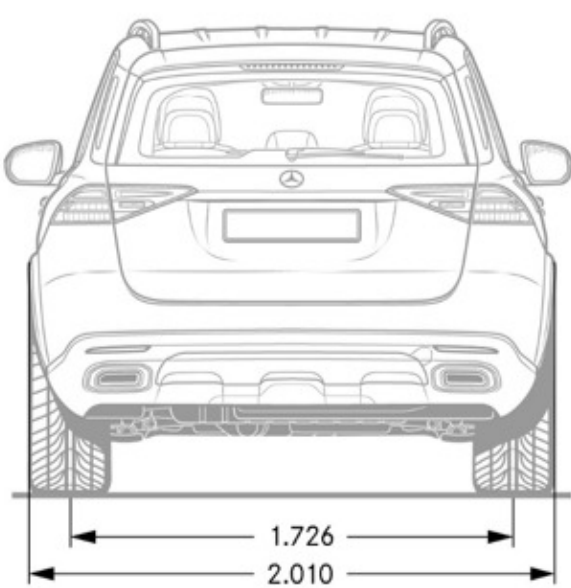

Specifications

GLE350W4

Drivetrain

Transmission	9G-TRONIC 9-Speed Automatic Transmission
Drive Configuration	All-wheel drive

Engine

Engine Configuration	2.0L Inline-4 Turbo w/ 48V Mild Hybrid System
Power (hp)	255 hp (ICE), 20 hp (ISG)
Torque (lb-ft)	295 lb-ft (ICE), 148 lb-ft (ISG)
Compression Ratio	10 : 1
Fuel Requirement (Octane)	91
Fuel Tank Size (gallons)	22.5
Displacement (cc)	1,991

Performance

Acceleration 0-60 (sec)	7.0
Top Speed (mph)	130
Transmission Speeds	9
Maximum Load (lbs)	TBD
Towing Capacity (lbs)	7700

Fuel Economy

City Fuel Economy	TBD
Highway Fuel Economy	TBD
Emission Certification	TBD

Exterior Dimensions

Vehicle Length (in.)	193.9
Vehicle Height (in.)	70.8
Vehicle Width w/ exterior mirrors (in.)	84.9
Wheelbase (in.)	117.9
Curb Weight (lbs)	4916
Track Width Front/Rear (in.)	66.14/67.95

Interior Dimensions

Cargo Capacity	TBA
Trunk Size	TBA