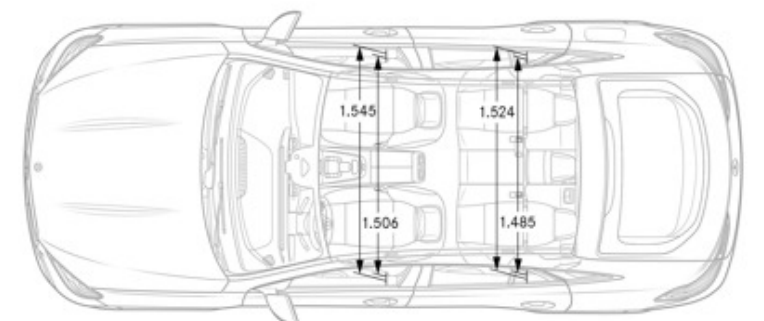

Specifications

GLE450C4

Drivetrain

Transmission	9G-TRONIC 9-Speed Automatic Transmission
Drive Configuration	All-wheel drive

Engine

Engine Configuration	3.0L inline-6 turbo engine w/ 48V Mild Hybrid System
Power (hp)	375 hp (ICE) 20 hp (ISG)
Torque (lb-ft)	369 lb-ft (ICE) 148 lb-ft (ISG)
Compression Ratio	10.5 : 1
Displacement (cc)	2,999
Fuel Requirement (Octane)	91
Fuel Tank Size (gallons)	22.5

Performance

Acceleration 0-60 (sec)	5.3
Top Speed (mph)	130
Transmission Speeds	9
Maximum Load (lbs)	TBD
Towing Capacity (lbs)	7700

Fuel Economy

City Fuel Economy	TBD
Highway Fuel Economy	TBD
Emission Certification	TBD

Exterior Dimensions

Vehicle Length (in.)	194.5
Vehicle Height (in.)	68.1
Vehicle Width w/ exterior mirrors (in.)	84.9
Wheelbase (in.)	115.6
Curb Weight (lbs)	5115
Track Width Front/Rear (in.)	66.1/68.0

Interior Dimensions

Cargo Capacity	31.6 cu.ft (64.1 cu.ft w/ second row folded)