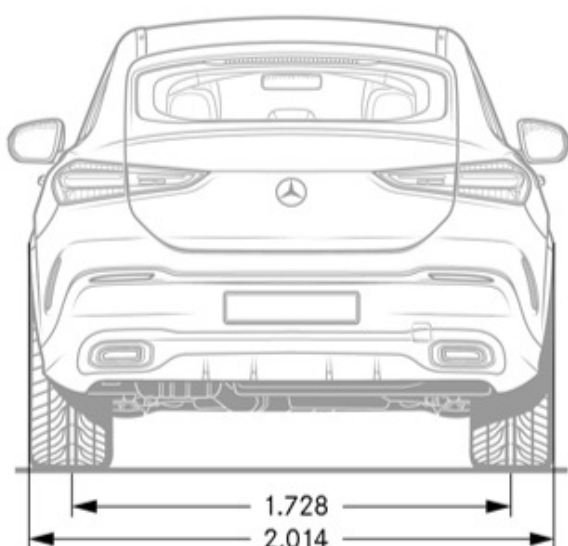

Specifications

GLE450C4

Drivetrain

Transmission	9G-TRONIC 9-Speed Automatic Transmission
Drive Configuration	All-wheel drive

Engine

Engine Configuration	3.0L inline-6 turbo engine w/ 48V Mild Hybrid System
Power (hp)	375 hp (ICE) 20 hp (ISG)
Torque (lb-ft)	369 lb-ft (ICE) 148 lb-ft (ISG)
Compression Ratio	10.5 : 1
Displacement (cc)	2,999
Fuel Requirement (Octane)	91
Fuel Tank Size (gallons)	22.5

Performance

Acceleration 0-60 (sec)	5.3
Top Speed (mph)	130
Transmission Speeds	9
Maximum Load (lbs)	TBD
Towing Capacity (lbs)	7700

Fuel Economy

City Fuel Economy	TBD
Highway Fuel Economy	TBD
Emission Certification	TBD

Exterior Dimensions

Vehicle Length (in.)	194.5
Vehicle Height (in.)	68.1
Vehicle Width w/ exterior mirrors (in.)	84.9
Wheelbase (in.)	115.6
Curb Weight (lbs)	5115
Track Width Front/Rear (in.)	66.1/68.0

Interior Dimensions

Cargo Capacity	31.6 cu.ft (64.1 cu.ft w/ second row folded)