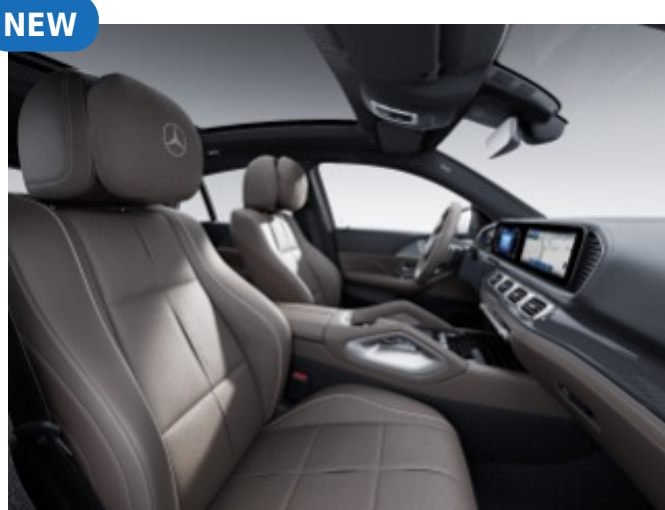

Exclusive Nappa Leather

951A - Black Exclusive Nappa Leather

MANUFAKTUR Signature Nappa Leather

942A - MANUFAKTUR Signature Yacht Blue

Requires MANUFAKTUR Signature Interior Package (DD6), Pinnacle Trim (DX2), Driver Assistance Package (DA2), Winter Package (PAV), & Rear Side Airbags (293).