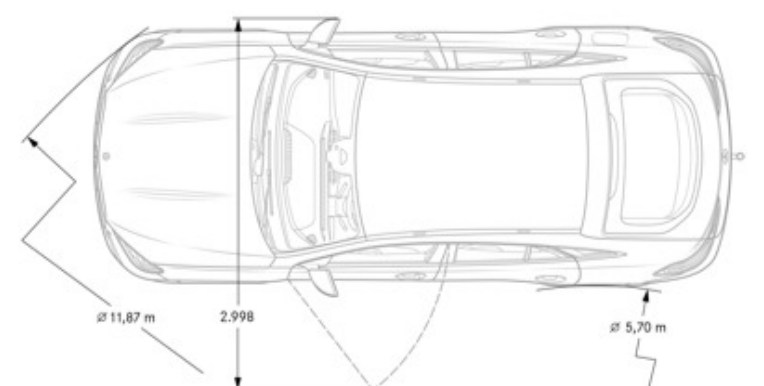

Specifications

GLE450C4

Drivetrain

Transmission	9G-TRONIC 9-Speed Automatic Transmission
Drive Configuration	All-wheel drive

Engine

Engine Configuration	3.0L inline-6 turbo engine w/ 48V Mild Hybrid System
Power (hp)	375 hp (ICE) 20 hp (ISG)
Torque (lb-ft)	369 lb-ft (ICE) 148 lb-ft (ISG)
Compression Ratio	10.5 : 1
Displacement (cc)	2,999
Fuel Requirement (Octane)	91
Fuel Tank Size (gallons)	22.5

Performance

Acceleration 0-60 (sec)	5.3
Top Speed (mph)	130
Transmission Speeds	9
Maximum Load (lbs)	TBD
Towing Capacity (lbs)	7700

Fuel Economy

City Fuel Economy	TBD
Highway Fuel Economy	TBD
Emission Certification	TBD

Exterior Dimensions

Vehicle Length (in.)	194.5
Vehicle Height (in.)	68.1
Vehicle Width w/ exterior mirrors (in.)	84.9
Wheelbase (in.)	115.6
Curb Weight (lbs)	5115
Track Width Front/Rear (in.)	66.1/68.0

Interior Dimensions

Cargo Capacity	31.6 cu.ft (64.1 cu.ft w/ second row folded)