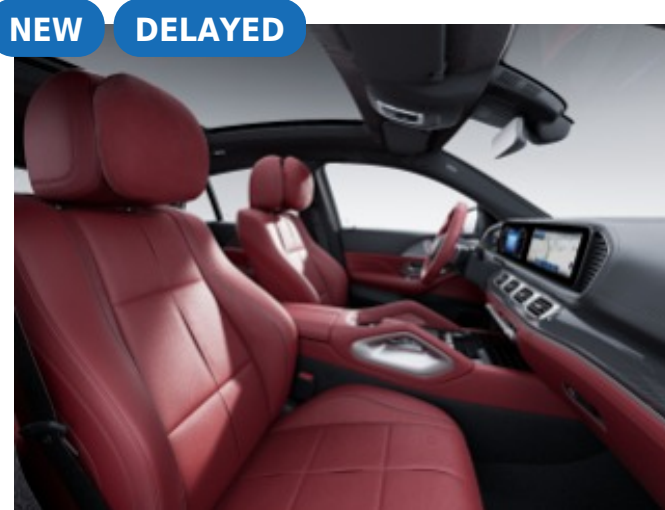

947A - MANUFAKTUR Signature Carmine Red

Delayed for ordering until June 21st (production - 2nd decade of September). Requires MANUFAKTUR Signature Interior Package (DD6), Pinnacle Trim (DX2), Driver Assistance Package (DA2), Winter Package (PAV), & Rear Side Airbags (293).