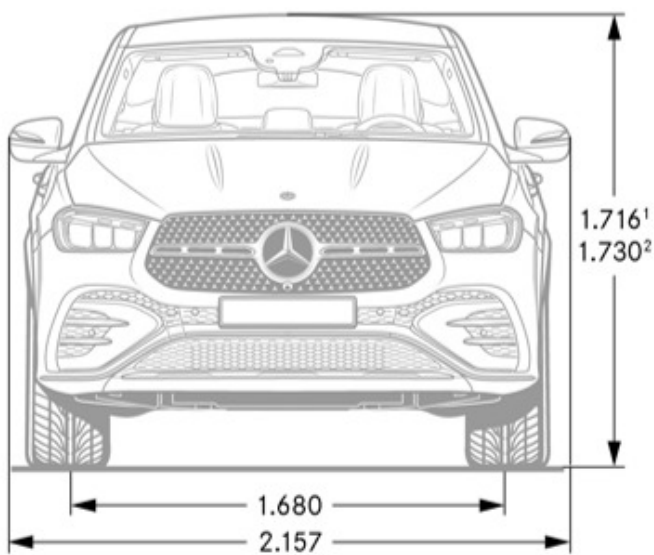

Specifications

GLE450C4

Drivetrain

Transmission	9G-TRONIC 9-Speed Automatic Transmission
Drive Configuration	All-wheel drive

Engine

Engine Configuration	3.0L inline-6 turbo engine w/ 48V Mild Hybrid System
Power (hp)	375 hp (ICE) 20 hp (ISG)
Torque (lb-ft)	369 lb-ft (ICE) 148 lb-ft (ISG)
Compression Ratio	10.5 : 1
Displacement (cc)	2,999
Fuel Requirement (Octane)	91
Fuel Tank Size (gallons)	22.5

Performance

Acceleration 0-60 (sec)	5.3
Top Speed (mph)	130
Transmission Speeds	9
Maximum Load (lbs)	TBD
Towing Capacity (lbs)	7700

Fuel Economy

City Fuel Economy	TBD
Highway Fuel Economy	TBD
Emission Certification	TBD

Exterior Dimensions

Vehicle Length (in.)	194.5
Vehicle Height (in.)	68.1
Vehicle Width w/ exterior mirrors (in.)	84.9
Wheelbase (in.)	115.6
Curb Weight (lbs)	5115
Track Width Front/Rear (in.)	66.1/68.0

Interior Dimensions

Cargo Capacity	31.6 cu.ft (64.1 cu.ft w/ second row folded)