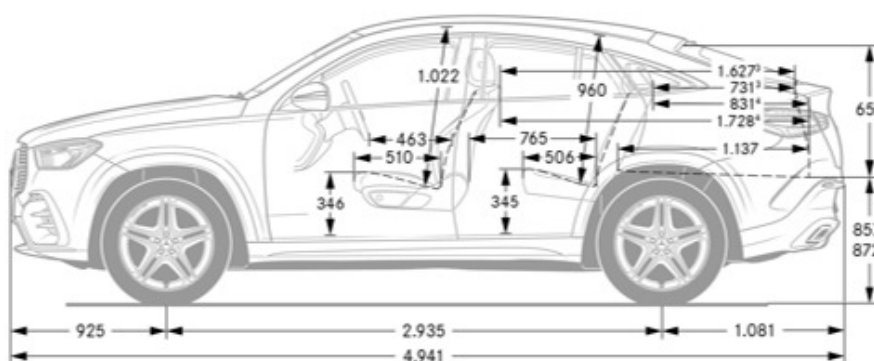

Specifications

GLE450C4

Drivetrain

Transmission	9G-TRONIC 9-Speed Automatic Transmission
Drive Configuration	All-wheel drive

Engine

Engine Configuration	3.0L inline-6 turbo engine w/ 48V Mild Hybrid System
Power (hp)	375 hp (ICE) 20 hp (ISG)
Torque (lb-ft)	369 lb-ft (ICE) 148 lb-ft (ISG)
Compression Ratio	10.5 : 1
Displacement (cc)	2,999
Fuel Requirement (Octane)	91
Fuel Tank Size (gallons)	22.5

Performance

Acceleration 0-60 (sec)	5.3
Top Speed (mph)	130
Transmission Speeds	9
Maximum Load (lbs)	TBD
Towing Capacity (lbs)	7700

Fuel Economy

City Fuel Economy	TBD
Highway Fuel Economy	TBD
Emission Certification	TBD

Exterior Dimensions

Vehicle Length (in.)	194.5
Vehicle Height (in.)	68.1
Vehicle Width w/ exterior mirrors (in.)	84.9
Wheelbase (in.)	115.6
Curb Weight (lbs)	5115
Track Width Front/Rear (in.)	66.1/68.0

Interior Dimensions

Cargo Capacity	31.6 cu.ft (64.1 cu.ft w/ second row folded)