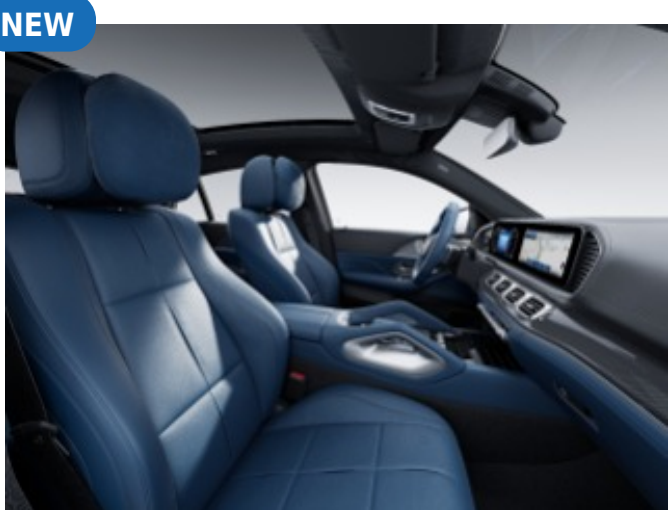

MANUFAKTUR Signature Nappa Leather

942A - MANUFAKTUR Signature Yacht Blue

Requires MANUFAKTUR Signature Interior Package (DD6), Pinnacle Trim (DX2), Driver Assistance Package (DA2), Winter Package (PAV), & Rear Side Airbags (293).