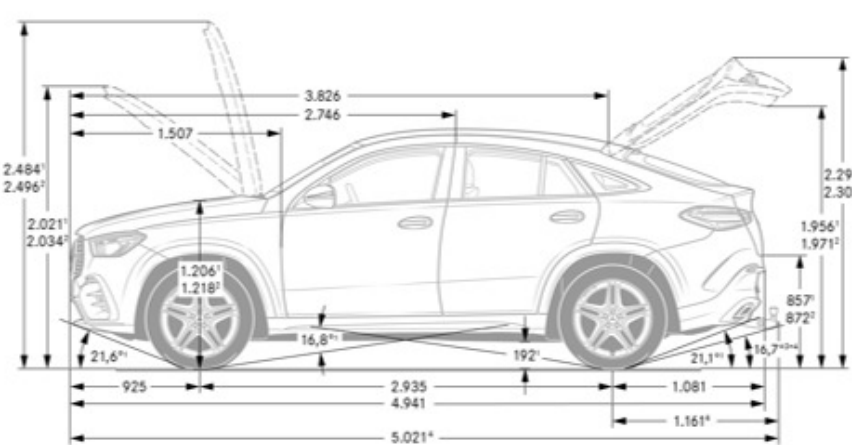

Specifications

GLE450C4

Drivetrain

Transmission	9G-TRONIC 9-Speed Automatic Transmission
Drive Configuration	All-wheel drive

Engine

Engine Configuration	3.0L inline-6 turbo engine w/ 48V Mild Hybrid System
Power (hp)	375 hp (ICE) 20 hp (ISG)
Torque (lb-ft)	369 lb-ft (ICE) 148 lb-ft (ISG)
Compression Ratio	10.5 : 1
Displacement (cc)	2,999
Fuel Requirement (Octane)	91
Fuel Tank Size (gallons)	22.5

Performance

Acceleration 0-60 (sec)	5.3
Top Speed (mph)	130
Transmission Speeds	9
Maximum Load (lbs)	TBD
Towing Capacity (lbs)	7700

Fuel Economy

City Fuel Economy	TBD
Highway Fuel Economy	TBD
Emission Certification	TBD

Exterior Dimensions

Vehicle Length (in.)	194.5
Vehicle Height (in.)	68.1
Vehicle Width w/ exterior mirrors (in.)	84.9
Wheelbase (in.)	115.6
Curb Weight (lbs)	5115
Track Width Front/Rear (in.)	66.1/68.0

Interior Dimensions

Cargo Capacity	31.6 cu.ft (64.1 cu.ft w/ second row folded)